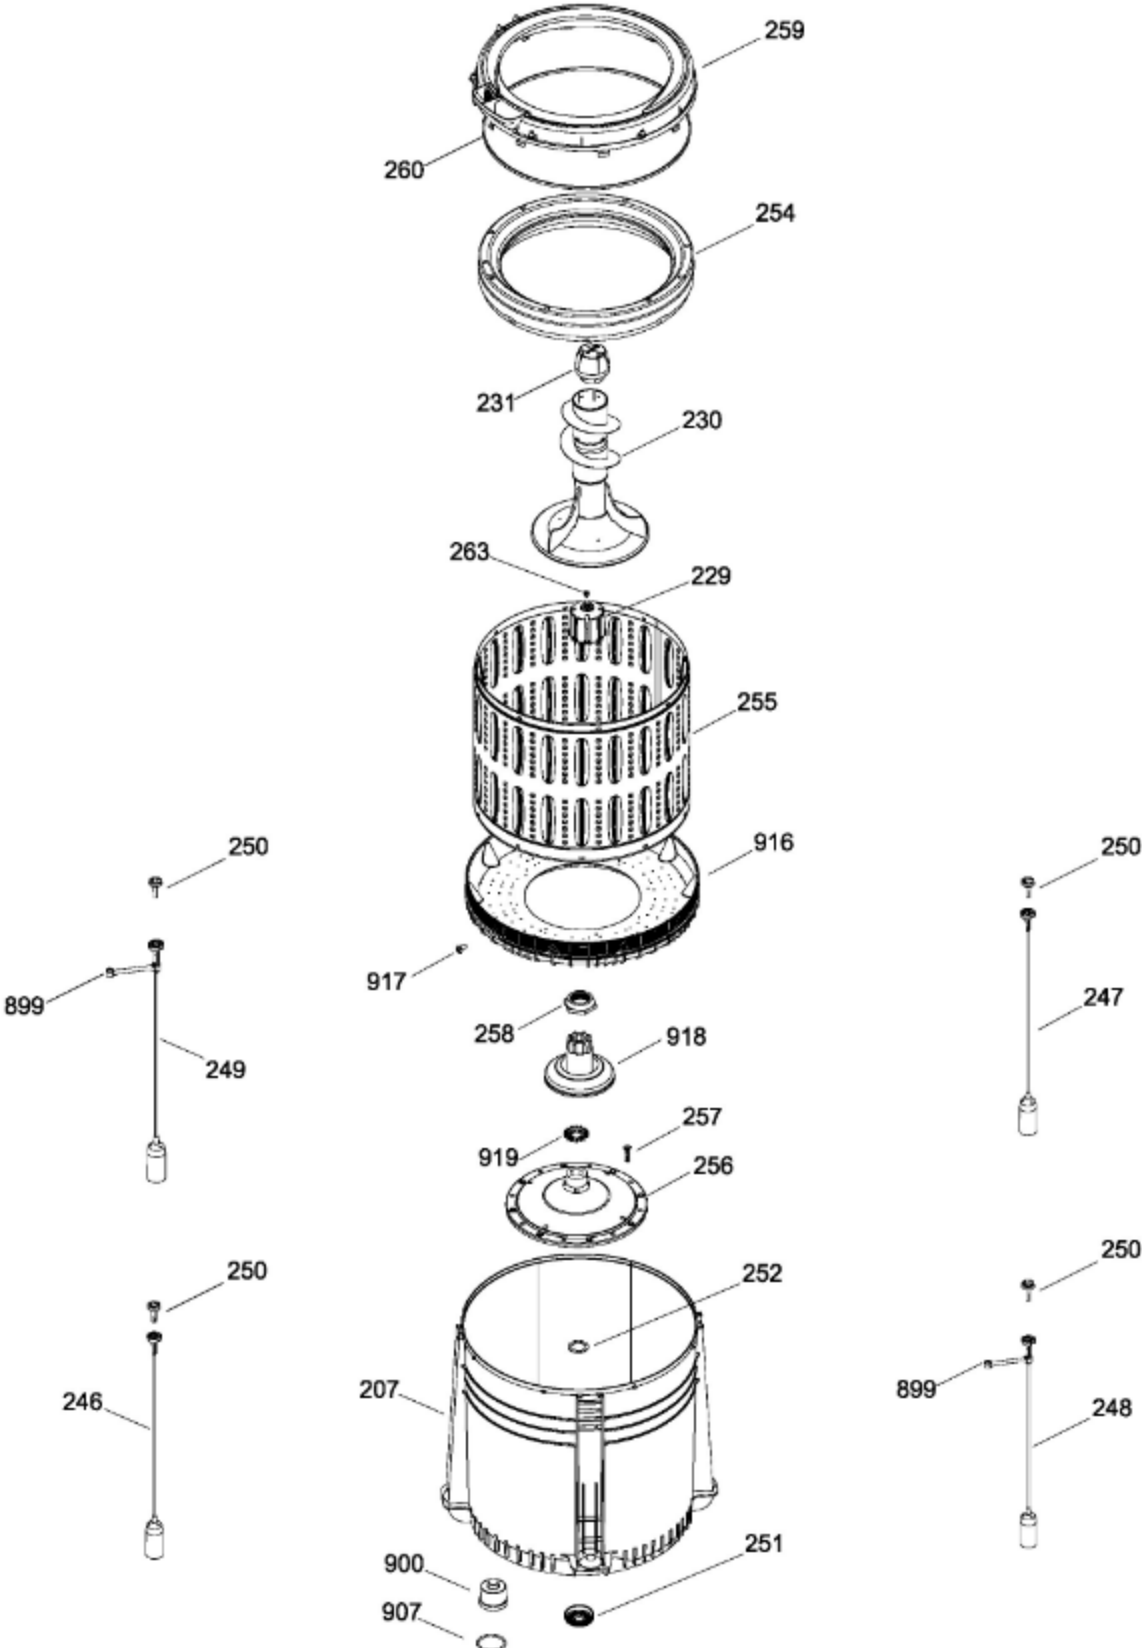

LAVADORA LMA1493PBS2

COPETE / BACKSPLASH
 GABINETE Y CUBIERTA / CABINET & COVER

LMA1493PBS2

LAVADORA LMA1493PBS2

PARTES PARA TINA / TUB, BASKET & AGITATOR

LMA1493PBS2

LAVADORA LMA1493PBS2

SISTEMA MOTRIZ / PUMP & DRIVE COMPONENTS

LMA1493PBS2

LAVADORA LMA1493PBS2

Guía	Refacción	Descripción
2	WW01L00368	LOGO GOTA
3	WR01A00400	NAMEPLATE MABE
3	WR01A01249	NAMEPLATE MABE
5	WW01F00113	CABLE TOMACORRIENTE
7	WW01F01106	VALVULA
7	WW01F00349	VALVULA
9	WW01A00002	ABRAZADERA
10	WW01F00122	OVERLAY 3 PERILLAS MABE DELAY
14	WW01F00252	PRESOSTATO
18	WW01F00153	ARNES GABINETE
20	WW01L00387	ENS. PERILLA ROTATORIA
23	WW01L00391	ENS. PERILLA CONTROL
25	WW01L01036	MANGUERA LLENADO NEGRA CON MET
26	WW01L00380	MANGUERA DESPACHADOR
26	WW01F00598	MANGUERA DESPACHADOR
27	WW01L00446	PAINEL DE CONTROLE
42	WW01A00046	SOPORTE TARJETA
42	WW01F01172	SOPORTE TARJETA
42	WW02F00224	SOPORTE TARJETA
43	WW01F00140	TARJETA CONTROL PERILLAS
44	WW01F00053	BOTON SELECTOR
44	WW01F00055	BOTON SELECTOR
45	WW01A00049	SOPORTE TARJETA
47	189D3641G003	ARNES CUBIERTA 10,12,13KG 3,4P
47	WW01F00160	ARNES CUBIERTA 10,12,13KG 3,4P
48	WW01F00033	ARNES PRESOSTATO
49	WW01F00078	ARNES SELECTOR
51	WW01L00403	DELAY START ASM.
54	WS01A01627	SELECTOR
55	WW01F00257	SELECTOR
55	WW01F00338	SELECTOR
99	WW01L00405	REFUERZO GABINETE
101	WW01L00989	ENS. GABINETE 10KG CURVO
101	WW01L00498	ENS. GABINETE 10KG CURVO
104	WW01L01040	PATA
104	WW01L00468	PATA
110	WW01A00041	ABRAZADERA