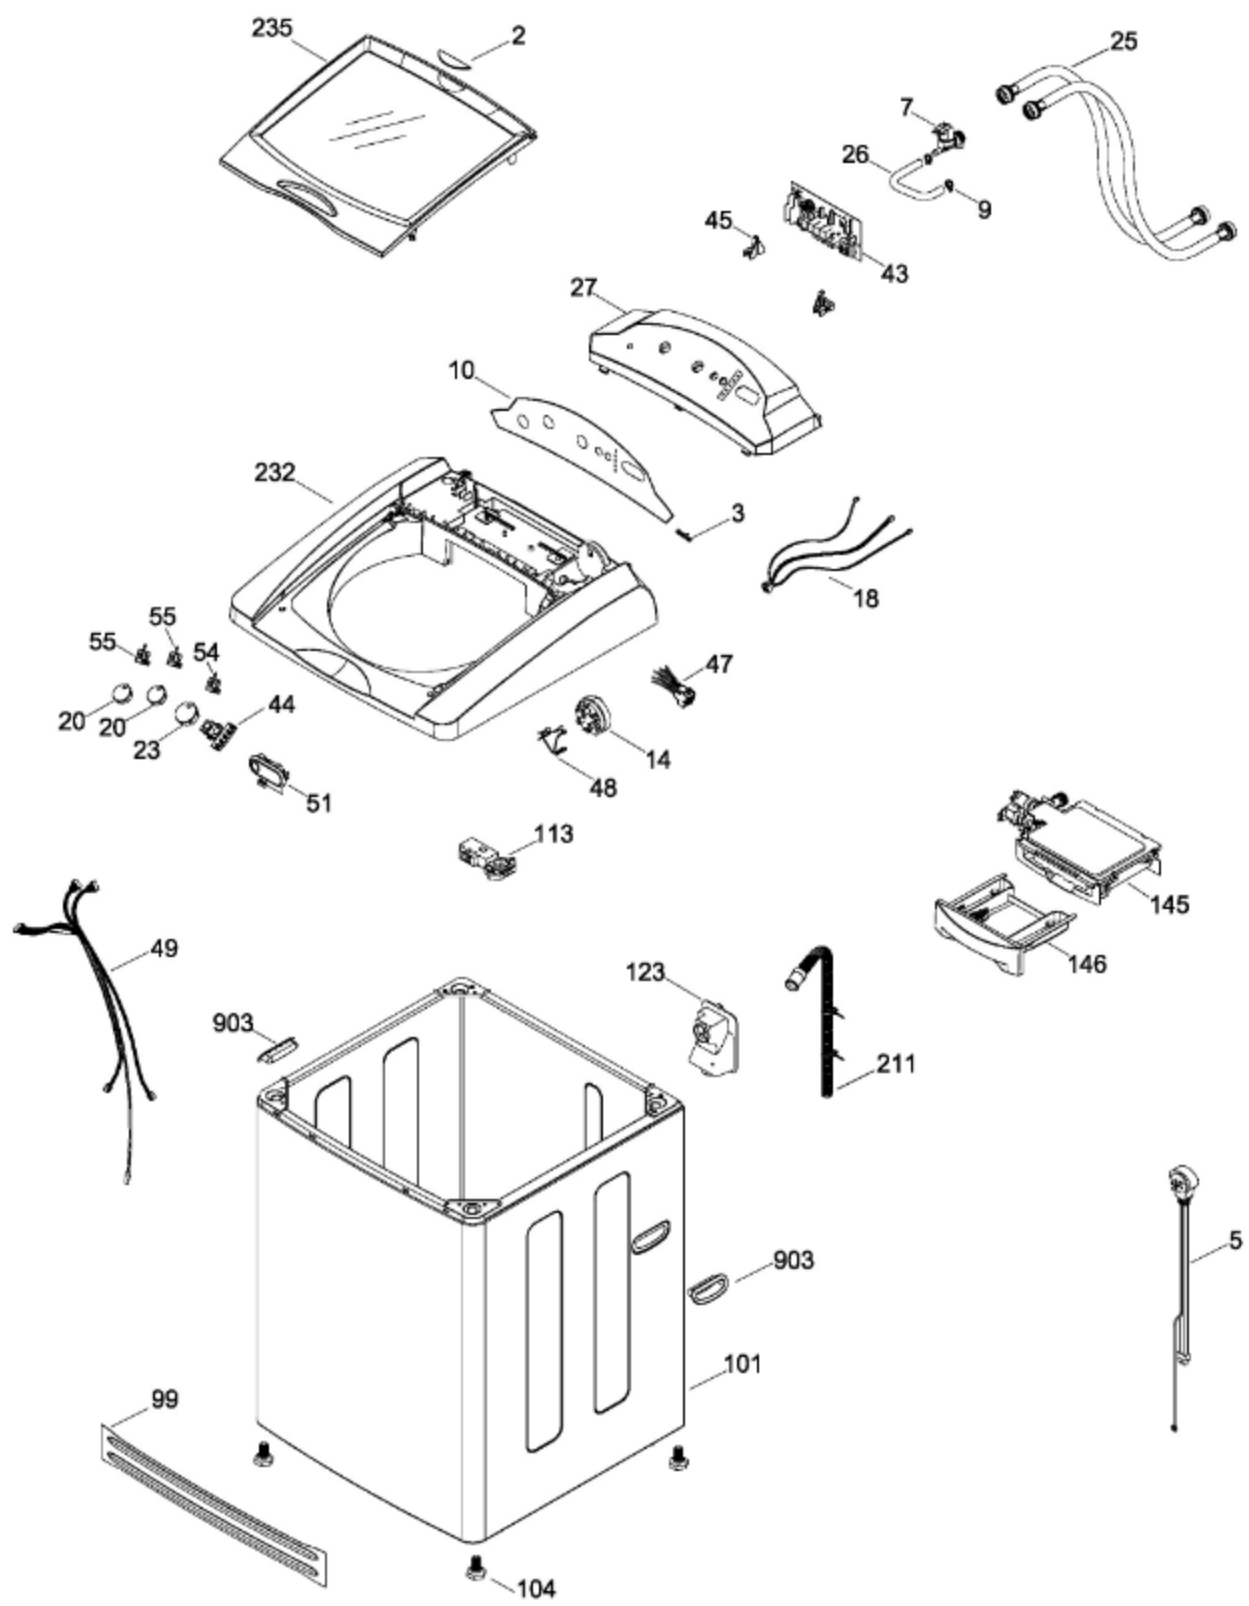

LAVADORA LMA1493PBS2

COPETE / BACKSPLASH
 GABINETE Y CUBIERTA / CABINET & COVER

LMA1493PBS2

LAVADORA LMA1493PBS2

PARTES PARA TINA / TUB, BASKET & AGITATOR

LMA1493PBS2

LAVADORA LMA1493PBS2

SISTEMA MOTRIZ / PUMP & DRIVE COMPONENTS

LMA1493PBS2

LAVADORA LMA1493PBS2

Guía	Refacción	Descripción
2	WW01L00368	LOGO GOTA
3	WR01A00400	NAMEPLATE MABE
3	WR01A01249	NAMEPLATE MABE
5	WW01F00113	CABLE TOMACORRIENTE
7	WW01F01106	VALVULA
7	WW01F00349	VALVULA
9	WW01A00002	ABRAZADERA
10	WW01F00122	OVERLAY 3 PERILLAS MABE DELAY
14	WW01F00252	PRESOSTATO
18	WW01F00153	ARNES GABINETE
20	WW01L00387	ENS. PERILLA ROTATORIA
23	WW01L00391	ENS. PERILLA CONTROL
25	WW01L01036	MANGUERA LLENADO NEGRA CON MET
26	WW01L00380	MANGUERA DESPACHADOR
26	WW01F00598	MANGUERA DESPACHADOR
27	WW01L00446	PAINEL DE CONTROLE
42	WW01A00046	SOPORTE TARJETA
42	WW01F01172	SOPORTE TARJETA
42	WW02F00224	SOPORTE TARJETA
43	WW01F00140	TARJETA CONTROL PERILLAS
44	WW01F00053	BOTON SELECTOR
44	WW01F00055	BOTON SELECTOR
45	WW01A00049	SOPORTE TARJETA
47	189D3641G003	ARNES CUBIERTA 10,12,13KG 3,4P
47	WW01F00160	ARNES CUBIERTA 10,12,13KG 3,4P
48	WW01F00033	ARNES PRESOSTATO
49	WW01F00078	ARNES SELECTOR
51	WW01L00403	DELAY START ASM.
54	WS01A01627	SELECTOR
55	WW01F00257	SELECTOR
55	WW01F00338	SELECTOR
99	WW01L00405	REFUERZO GABINETE
101	WW01L00989	ENS. GABINETE 10KG CURVO
101	WW01L00498	ENS. GABINETE 10KG CURVO
104	WW01L01040	PATA
104	WW01L00468	PATA
110	WW01A00041	ABRAZADERA