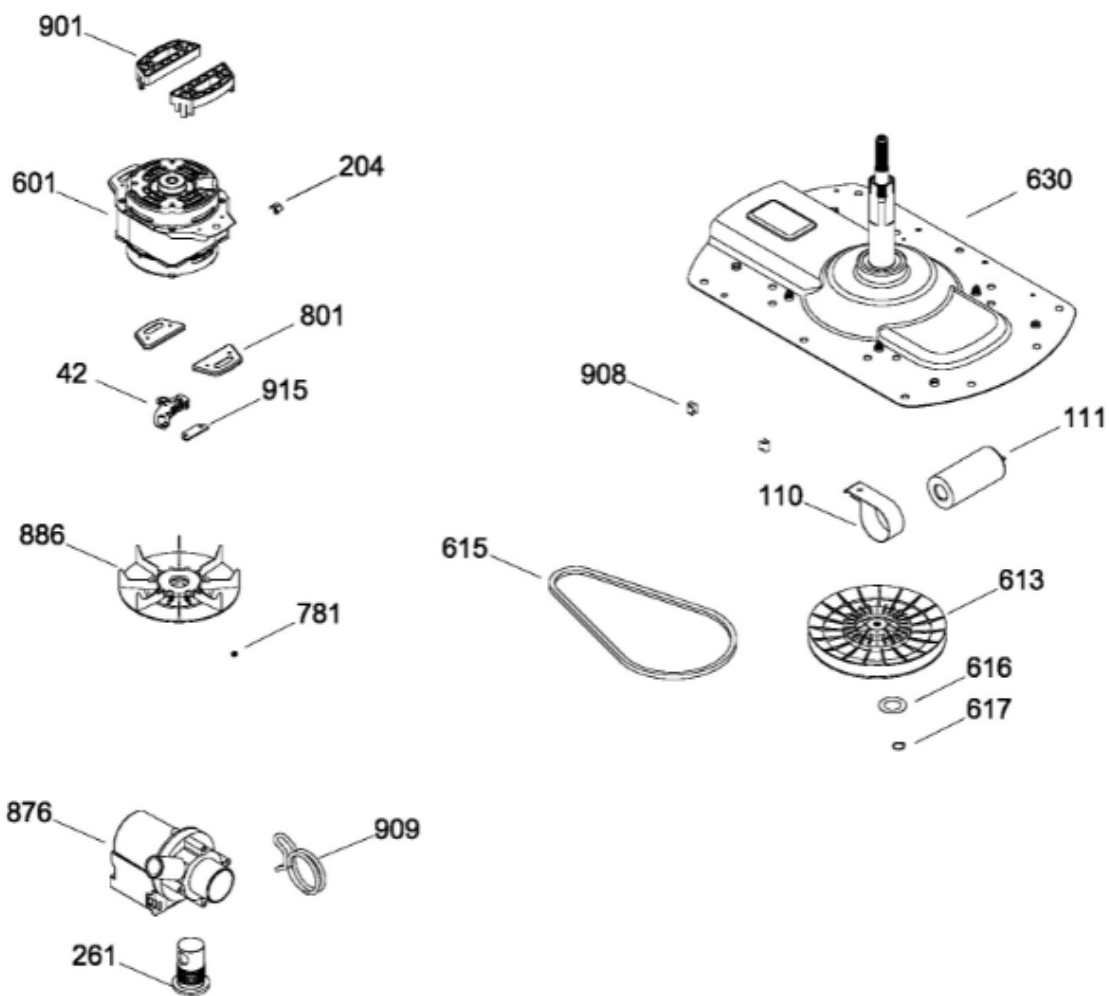

LAVADORA LMA1493PBS2

COPETE / BACKSPLASH
 GABINETE Y CUBIERTA / CABINET & COVER

LMA1493PBS2

LAVADORA LMA1493PBS2

PARTES PARA TINA / TUB, BASKET & AGITATOR

LMA1493PBS2

LAVADORA LMA1493PBS2

SISTEMA MOTRIZ / PUMP & DRIVE COMPONENTS

LMA1493PBS2

LAVADORA LMA1493PBS2

Guía	Refacción	Descripción
2	WW01L00368	LOGO GOTA
3	WR01A00400	NAMEPLATE MABE
3	WR01A01249	NAMEPLATE MABE
5	WW01F00113	CABLE TOMACORRIENTE
7	WW01F01106	VALVULA
7	WW01F00349	VALVULA
9	WW01A00002	ABRAZADERA
10	WW01F00122	OVERLAY 3 PERILLAS MABE DELAY
14	WW01F00252	PRESOSTATO
18	WW01F00153	ARNES GABINETE
20	WW01L00387	ENS. PERILLA ROTATORIA
23	WW01L00391	ENS. PERILLA CONTROL
25	WW01L01036	MANGUERA LLENADO NEGRA CON MET
26	WW01L00380	MANGUERA DESPACHADOR
26	WW01F00598	MANGUERA DESPACHADOR
27	WW01L00446	PAINEL DE CONTROLE
42	WW01A00046	SOPORTE TARJETA
42	WW01F01172	SOPORTE TARJETA
42	WW02F00224	SOPORTE TARJETA
43	WW01F00140	TARJETA CONTROL PERILLAS
44	WW01F00053	BOTON SELECTOR
44	WW01F00055	BOTON SELECTOR
45	WW01A00049	SOPORTE TARJETA
47	189D3641G003	ARNES CUBIERTA 10,12,13KG 3,4P
47	WW01F00160	ARNES CUBIERTA 10,12,13KG 3,4P
48	WW01F00033	ARNES PRESOSTATO
49	WW01F00078	ARNES SELECTOR
51	WW01L00403	DELAY START ASM.
54	WS01A01627	SELECTOR
55	WW01F00257	SELECTOR
55	WW01F00338	SELECTOR
99	WW01L00405	REFUERZO GABINETE
101	WW01L00989	ENS. GABINETE 10KG CURVO
101	WW01L00498	ENS. GABINETE 10KG CURVO
104	WW01L01040	PATA
104	WW01L00468	PATA
110	WW01A00041	ABRAZADERA