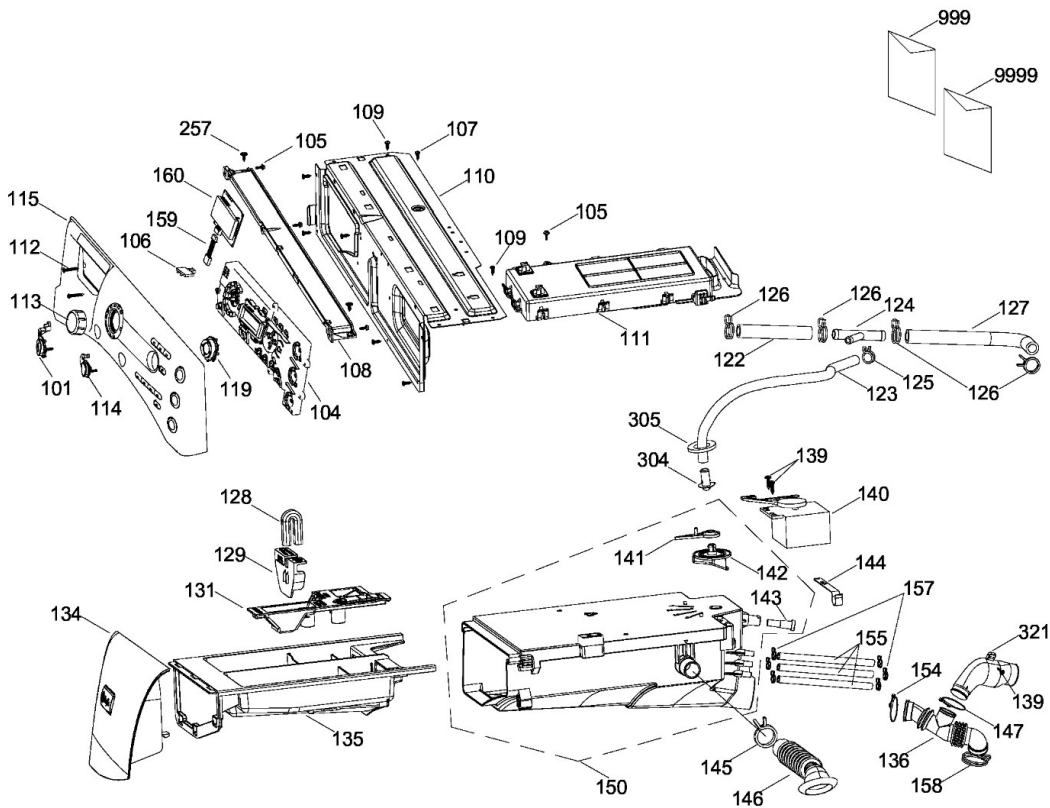

CONTROL PANEL & DISPENSER

LMC1786SXBB0
LMC1786SXHH0