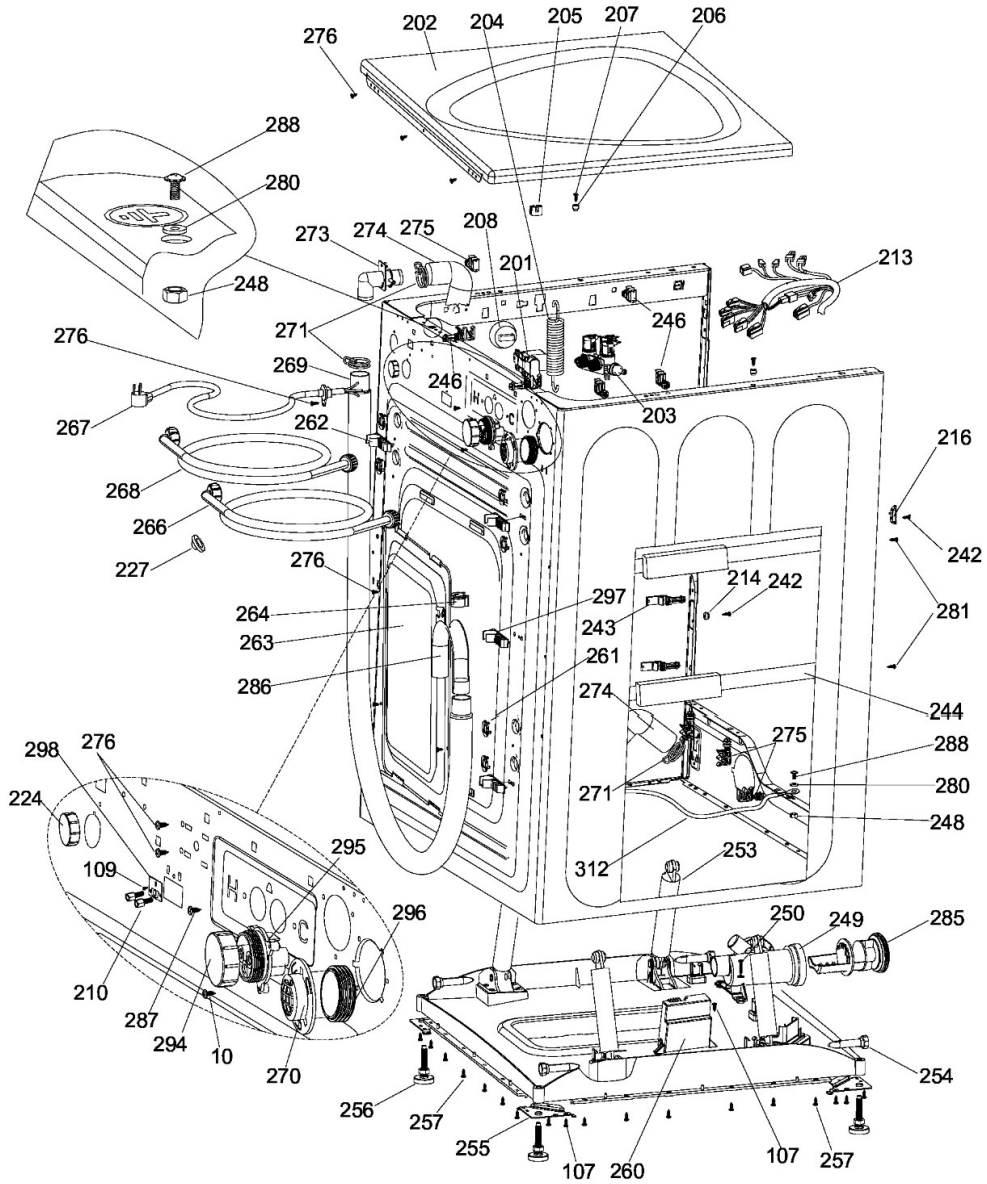

Lavadora Mabe LMC1786SXBB0

LMC1786SXBB0
LMC1786SXHH0

CABINET & TOP PANEL