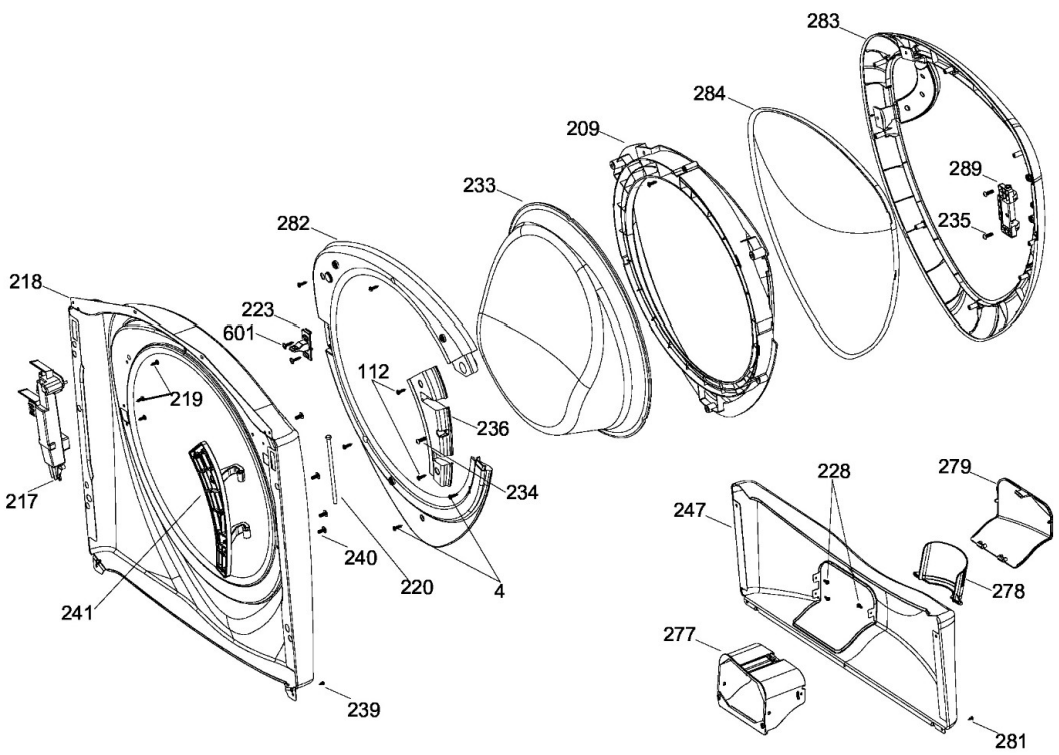

FRONT PANEL & DOOR

LMC1786SXBB0
LMC1786SXHH0