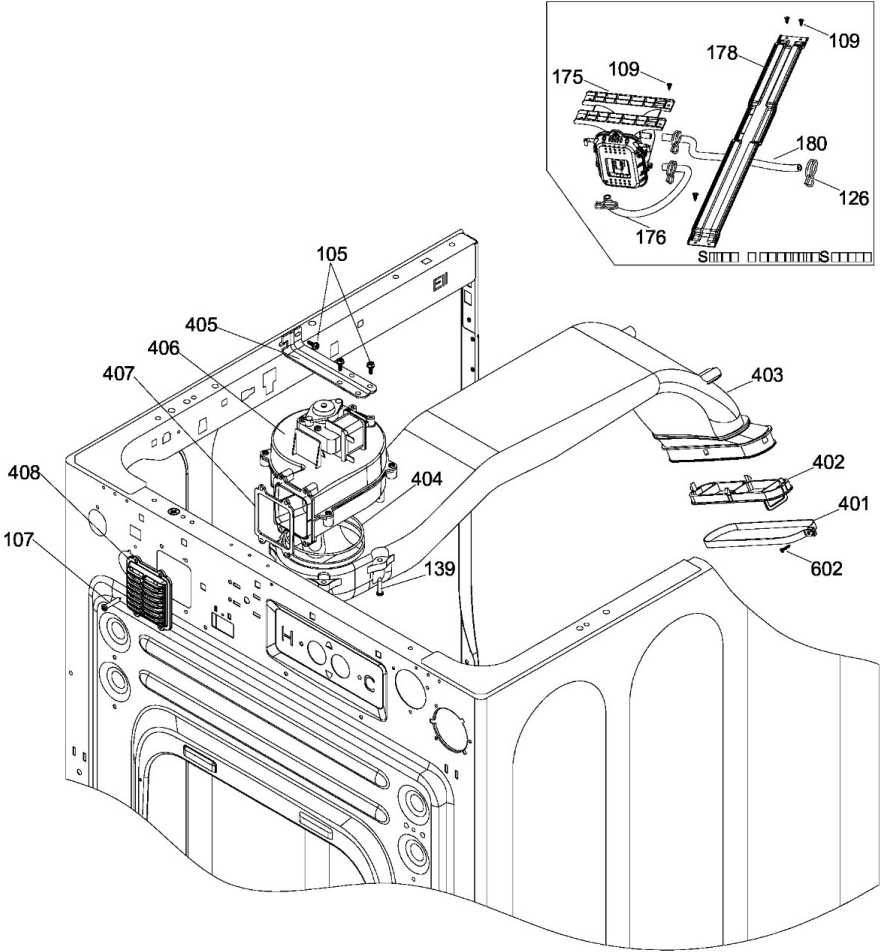

Lavadora Mabe LMC1786SXBB0

OVERNIGHT & STEAM GENERATOR

LMC1786SXBB0
LMC1786SXHH0