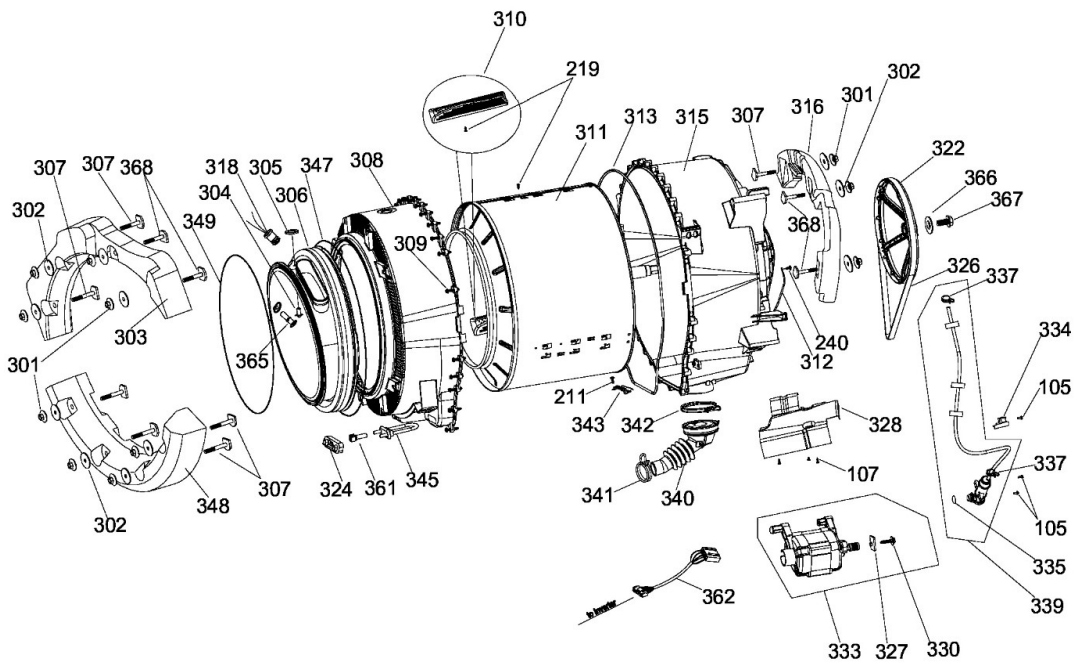

Lavadora Mabe LMC1786SXBB0

TUB & MOTOR

LMC1786SXBB0
LMC1786SXHH0

Guía	Componente	Descripción
4	WMAA0200000011	SCREW ST4*16
10	PMAA0100000003	SCREW ST4X10
101	WPCA0503000000	POWER_BUTTON_SUB
104	WPCA0501000000	UI_BOARD_SUB
105	WMAA0000000041	SCREW_ST3.5*11
106	WSCA0500000005	MODEL_WIRE
107	WMAA0000000038	SCREW_ST4*13
108	WPAA0000000004	CONTROL_REAR_COVER
109	WMAA0000000045	SCREW_ST4.2*13
110	WDDA0000000003	FRONT_TOP_BRACKET
111	WSCA0015000000	POWER_BOARD_SUB
112	WMAA0000000037	SCREW_ST4*25
113	WPCA0507000000	SELECT_CYCLE_KNOB_SUB
114	WPCA0502000000	START_BUTTON_SUB
115	WSCA0508000000WW	CONTROL_PANEL_SUB
119	WPCA0506000000	4D_BUTTON_SUB
122	WMAA0003000001	INLET_WATER_HOSE_1
123	WMAA0003000006	SPRAY_HOSE
124	WMAA0003000004	3_WAY_PIPE
125	WMAA0003000005	3_WAY_PIPE_CLAMP_2
126	WMAA0003000003	3_WAY_PIPE_CLAMP_1
127	WMAA0003000002	INLET_WATER_HOSE_2
128	WPAA0403000004	SIPHON_PIPE
129	WPAA0403000003	LIQUID_DETERGENT_INSERT
131	WPAA0403000002	BLEACH_COVER
135	WPAA0403000001	DRAWER
136	WDDA0018000001	WATER_INLET_PIPE