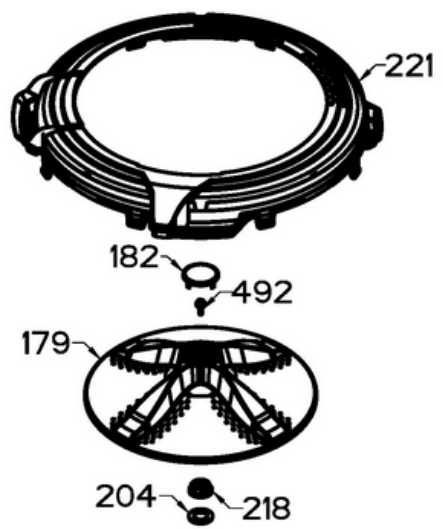

LAVADORA LMH72101SBFU11

MODEL	LMH72101SBFU11
PUB. NUM.	PC-LAVA-062-0820
REVISION	A
STATUS	In Work
CHANGE NOTICE	xxxx