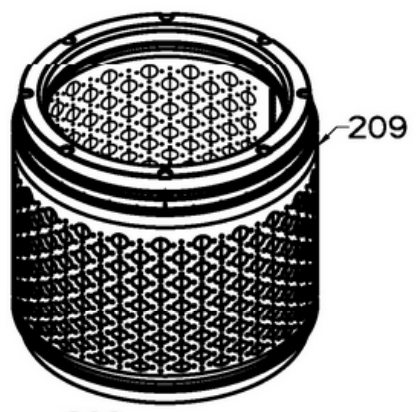

LAVADORA LMH72101SBFU11

MODEL	LMH72101SBFU11
PUB. NUM.	PC-LAVA-062-0820
REVISION	A
STATUS	In Work
CHANGE NOTICE	xxxx