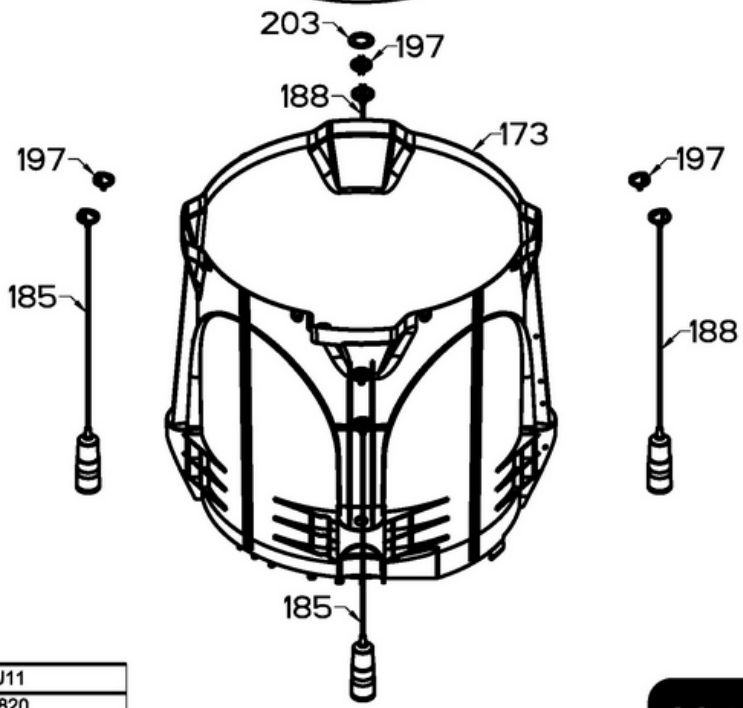

LAVADORA LMH72101SBFU11

MODEL	LMH72101SBFU11
PUB. NUM.	PC-LAVA-062-0820
REVISION	A
STATUS	In Work
CHANGE NOTICE	xxxx