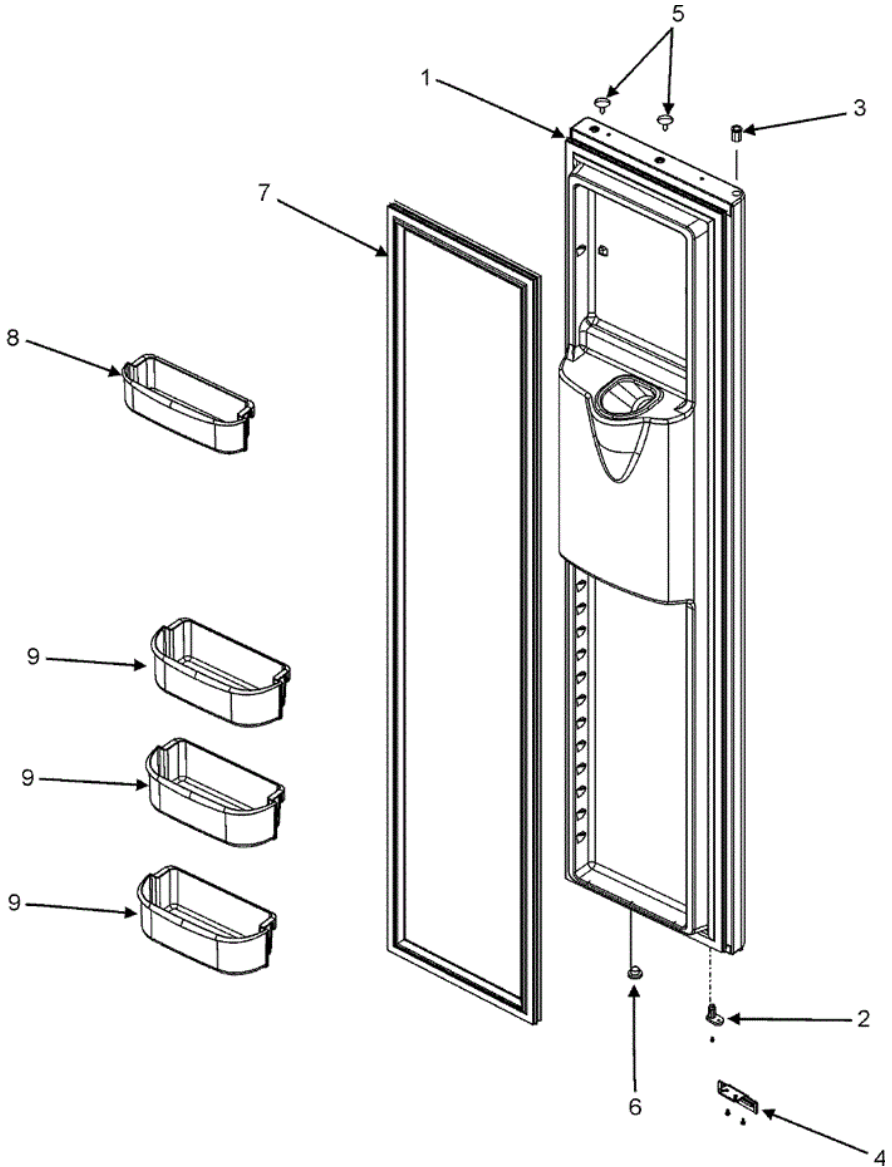

LSD2615HEZ FREEZER DOOR