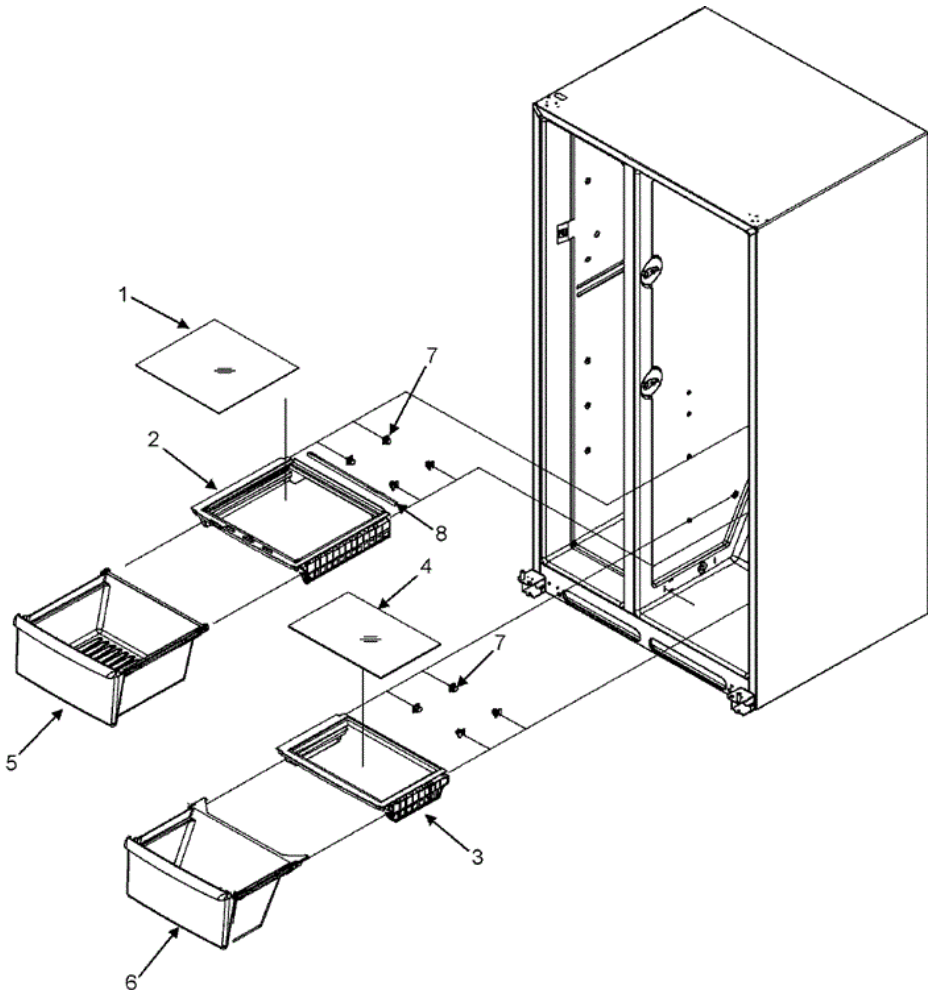

LSD2615HEZ CRISPER