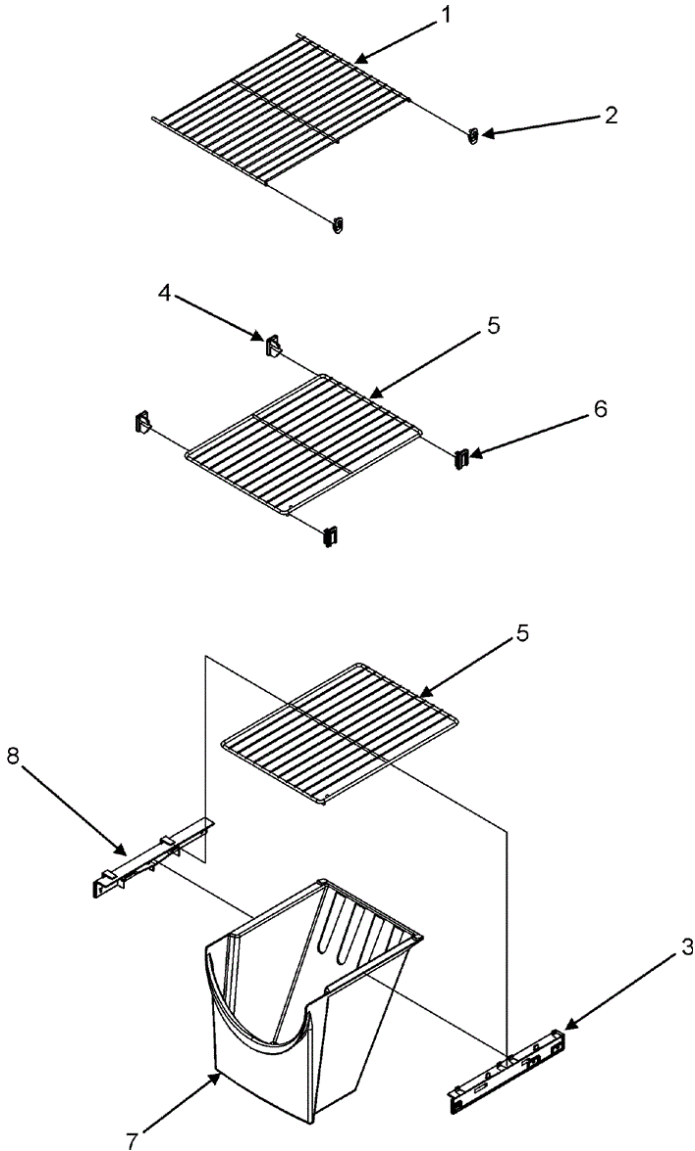

LSD2615HEZ FREEZER SHELVES