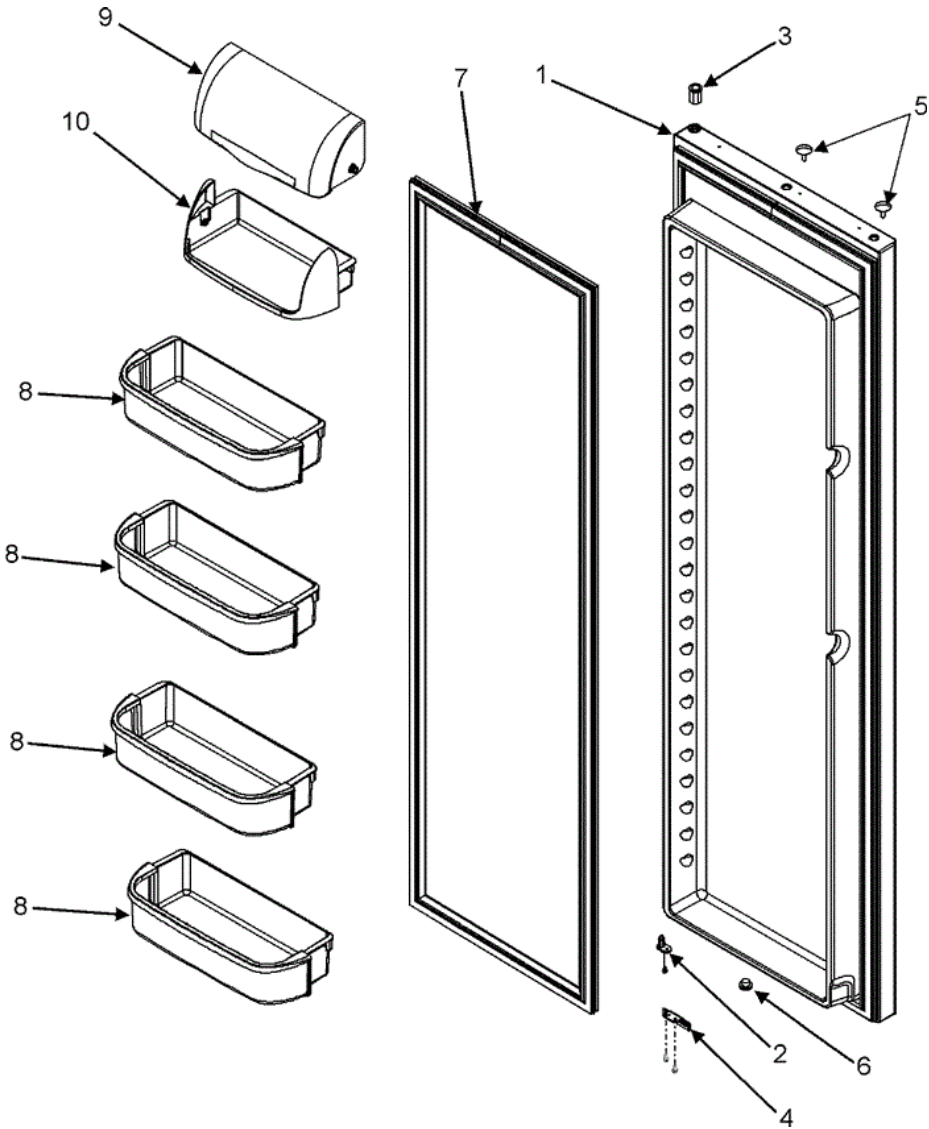

LSD2615HEZ REFRIGERATOR DOOR