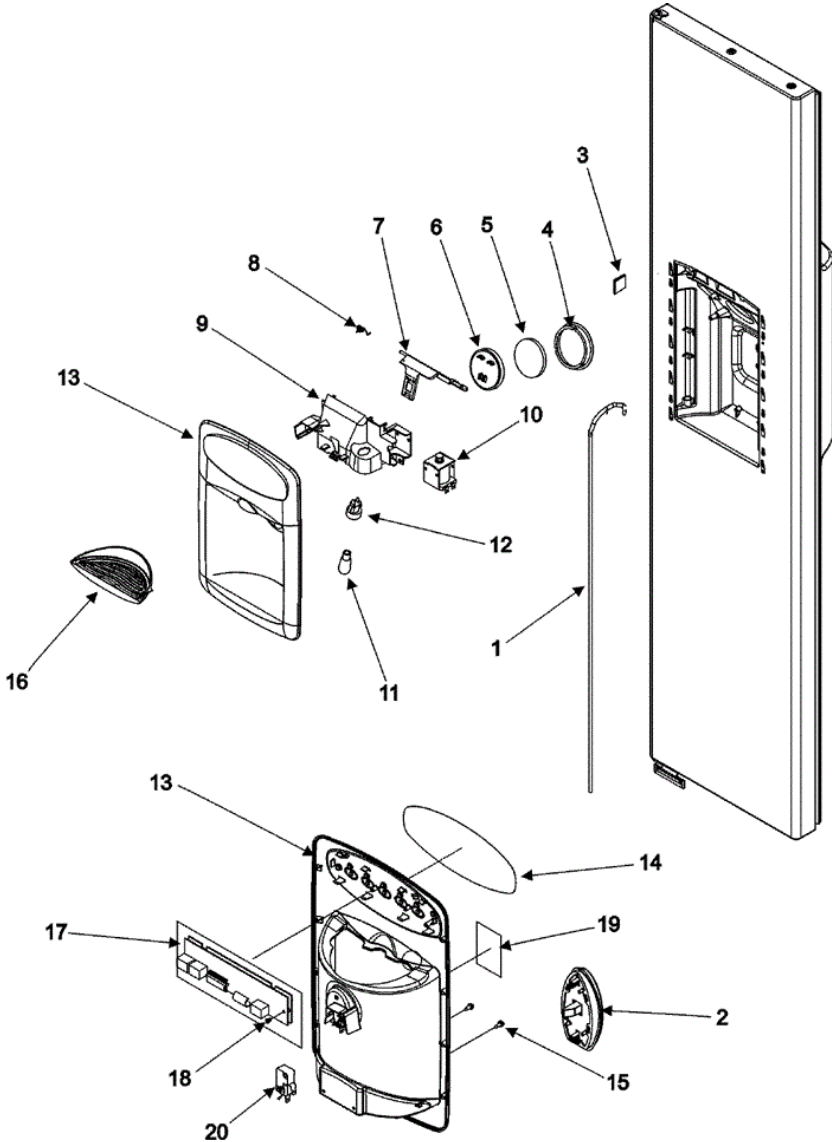

LSD2615HEZ FOUNTAIN