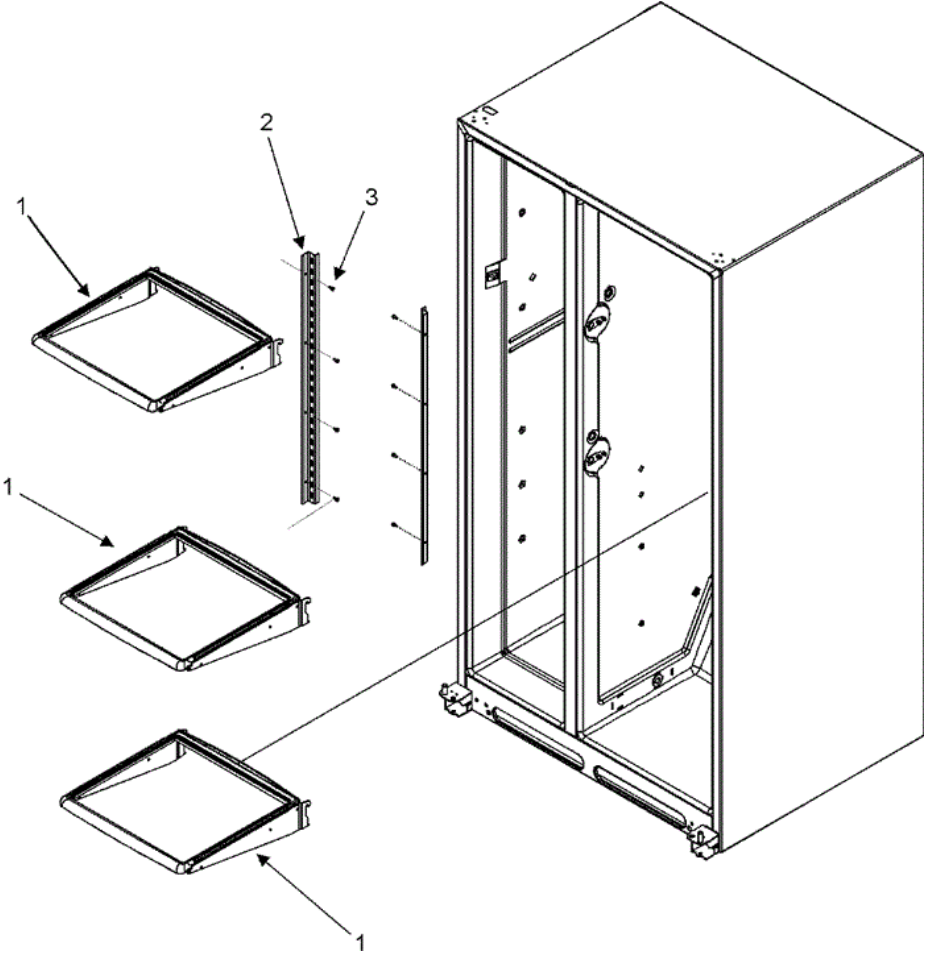

**LSD2615HEZ REFRIGERATOR
SHELVES**