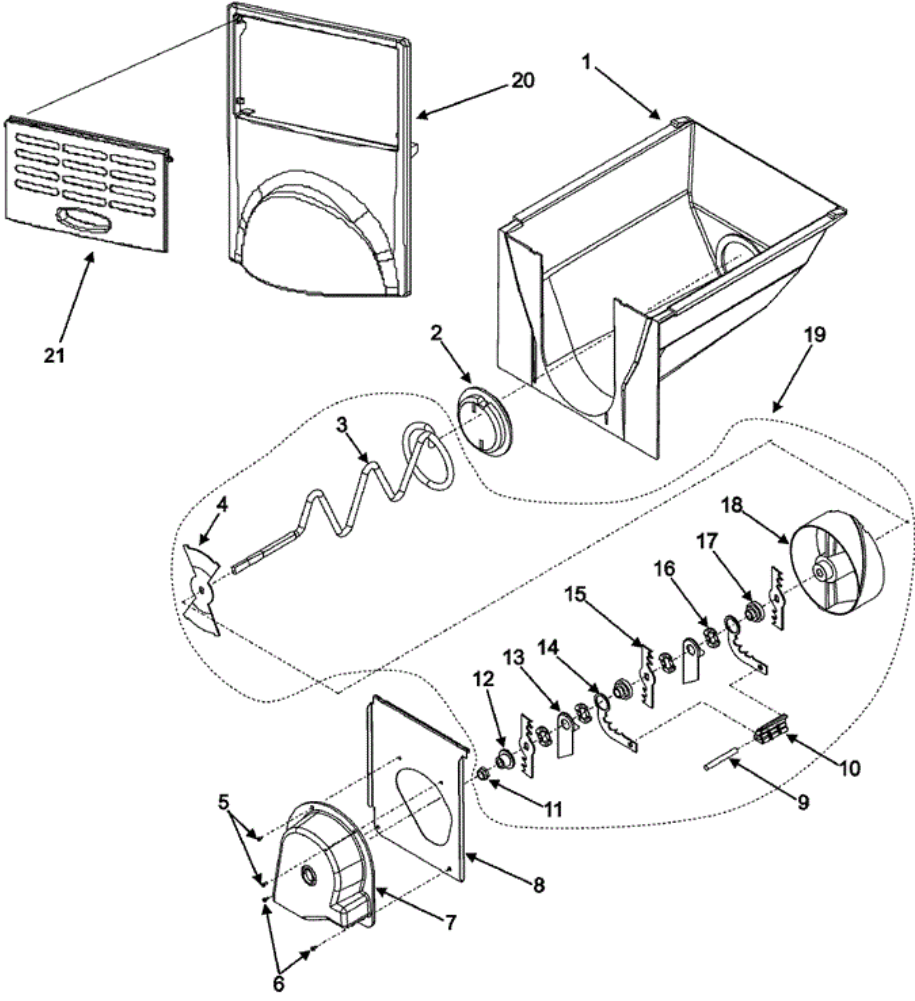

LSD2615HEZ ICE BUCKET ASSY