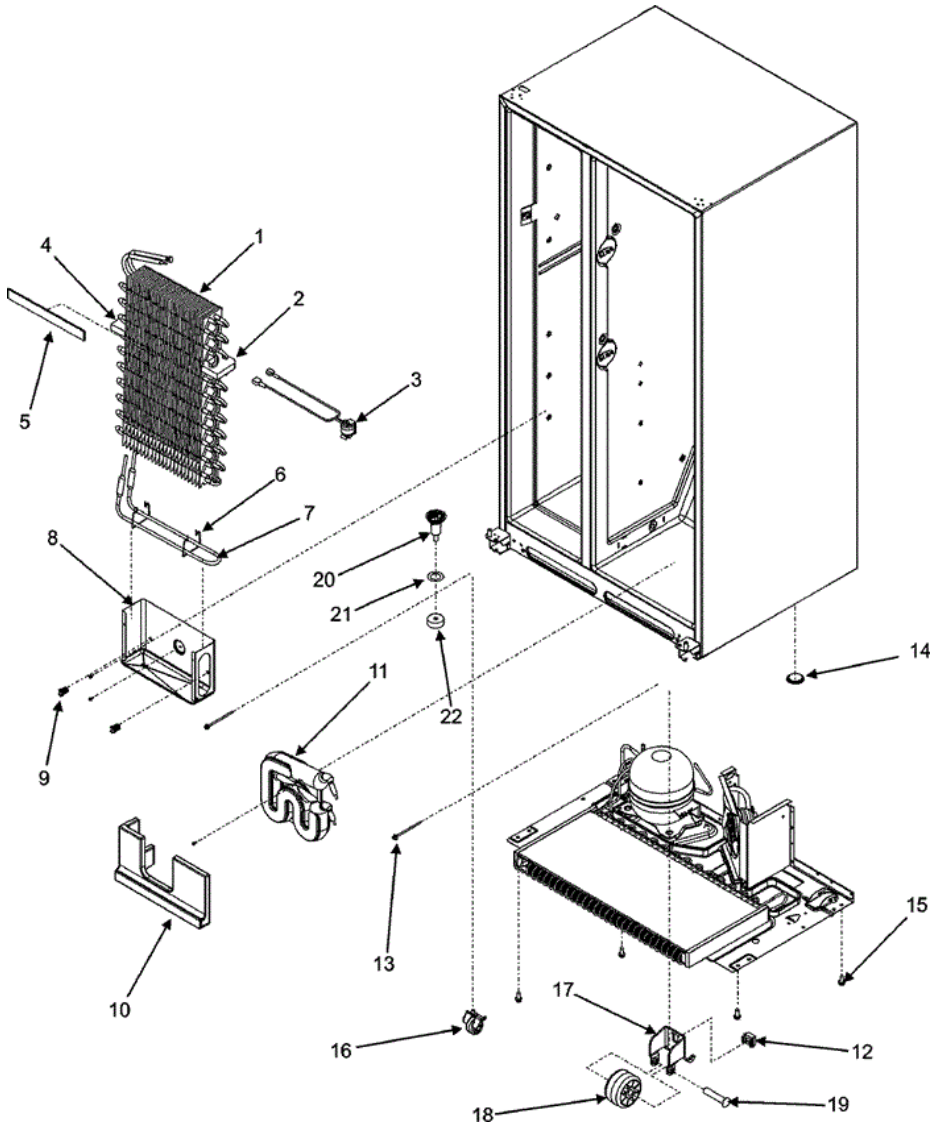

LSD2615HEZ EVAPORATOR