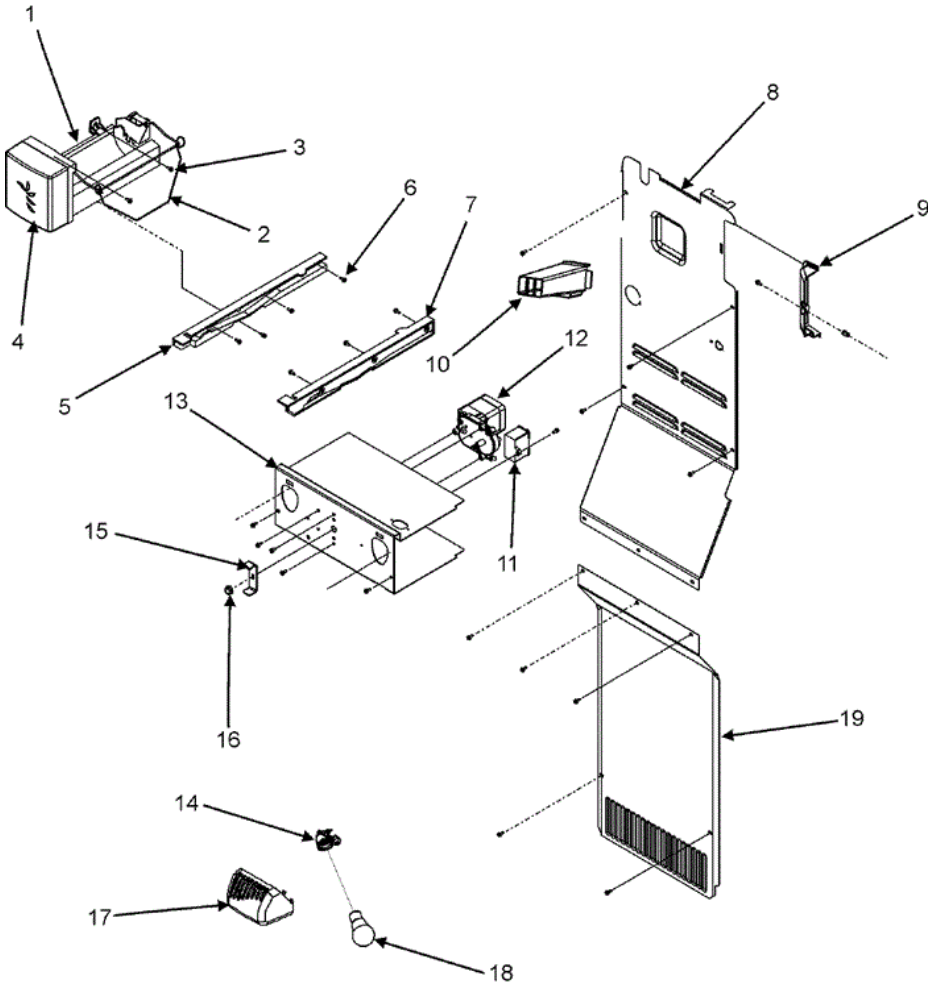

**LSD2615HEZ FREEZER
COMPARTMENT**