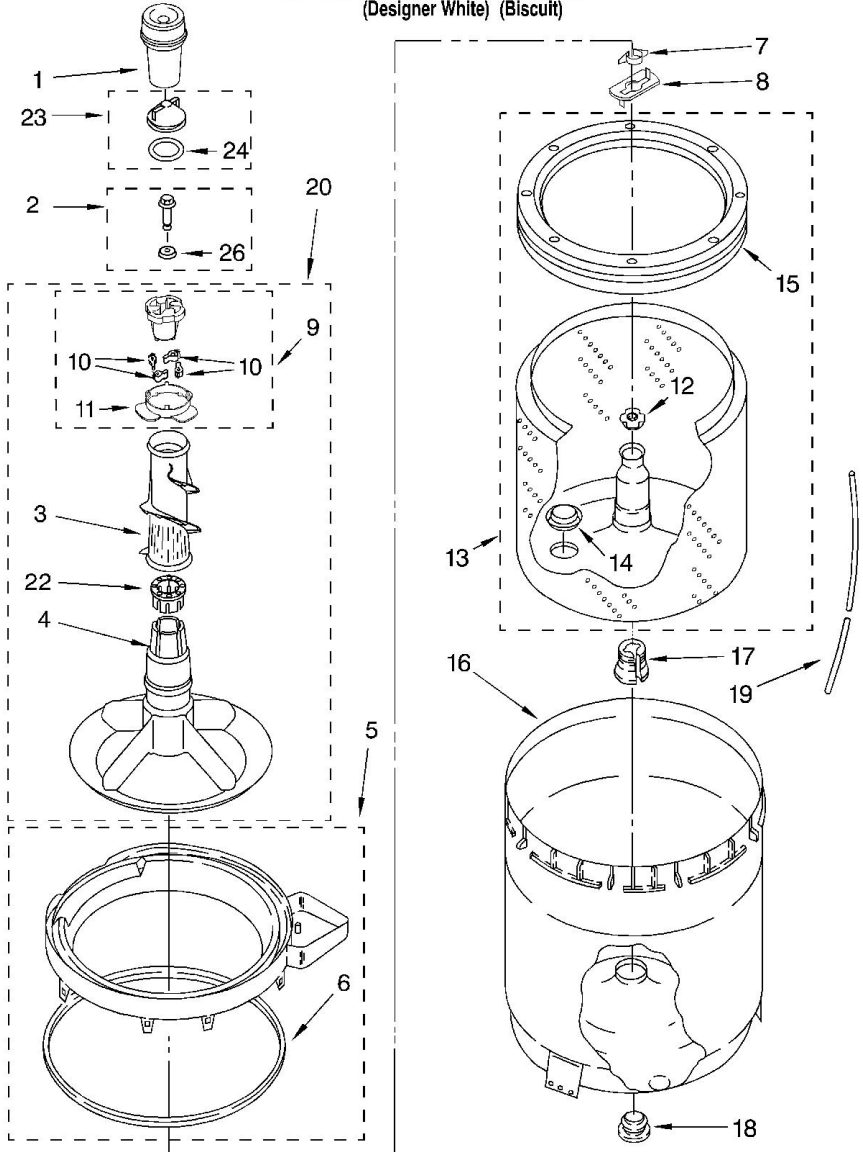

AGITATOR, BASKET AND TUB PARTS

For Models: LSQ9200LQ0, LSQ9200LT0
(Designer White) (Biscuit)