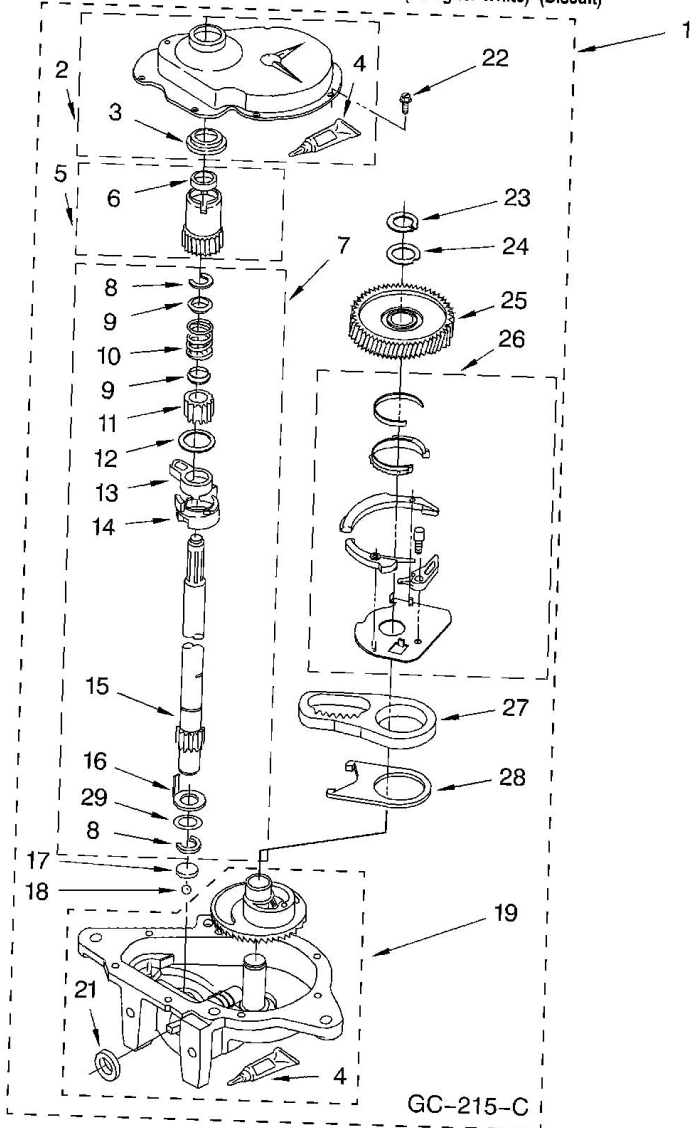

BRAKE AND DRIVE TUBE PARTS

For Models: LSQ9200LQO, LSQ9200LTO
 (Designer White) (Biscuit)

BD-315-A

Lavadora Whirlpool LSQ9200LTO

Guía	N.P.	Descripción
1	W10820043	Brake And Drive Tube (Complete)
2	62658	Ring, Thrust
3	91939	Seal. Oil
4	356427	Seal, Drive Tube
5	356937	Spacer, Drive Tube
6	64027	TUBE, BASKET DRIVE (ILLUS. 3, 4, 5 & 9)
7	64035	Ring, Retaining
8	64232	Shoe, Brake
9	62703	``T`` Bearing, Spin Tube
10	62648	Cap, Brake Spring (2)
11	387806	Spring, Brake
12	62909	Sleeve, Brake Spring
13	63023	Cam, Brake Release
14	63022	Sleeve, Cam
15	285790	Driver, Brake Cam
16	285208	LUBRICANT
16	90368	Ring, Retaining

GEARCASE PARTS

For Models: LSQ9200LQ0, LSQ9200LT0
 (Designer White) (Biscuit)

GC-215-C

Lavadora Whirlpool LSQ9200LTO

Guía	N.P.	Descripción
1	3360629	Gearcase (Complete)
2	285202	Cover, Gearcase
3	3349985	Seal, Gearcase Cover
4	285195	SEALER, GASKET (.20 FL. OZ.) (6 ML)
5	63320	Pinion, Spin (Includes Item 25)
6	356427	Seal, Spin Pinion
7	389387	Shaft, Agitator (Complete)
8	90369	Ring, Retaining (2)
9	62677	Retainer, Spring
10	62676	Spring, Agitate
11	63273	Gear, Agitate (Includes 15 and 29)
12	62619	Washer, Agitate Gear
13	62580	Cam Follower (Includes 14)
14	62581	Cam, Agitate (Includes 13)
15	285509	Shaft, Agitator (Includes 11 and 29)
16	62618	Washer, Cam Thrust
17	16018	Bearing, Thrust
18	85529	Ball, Bearing
19	389230	Bottom and Pinion, Gearcase
21	285352	Seal, Thrust Plug
23	3362552	Ring, Retaining
24	285735	Washer Kit, Thrust
25	62570	Gear, Spin
26	388253	Neutral Assembly
27	3349296	Rack, Connecting
28	62621	Actuator, Shift
29	388815	Washer, Intermediate