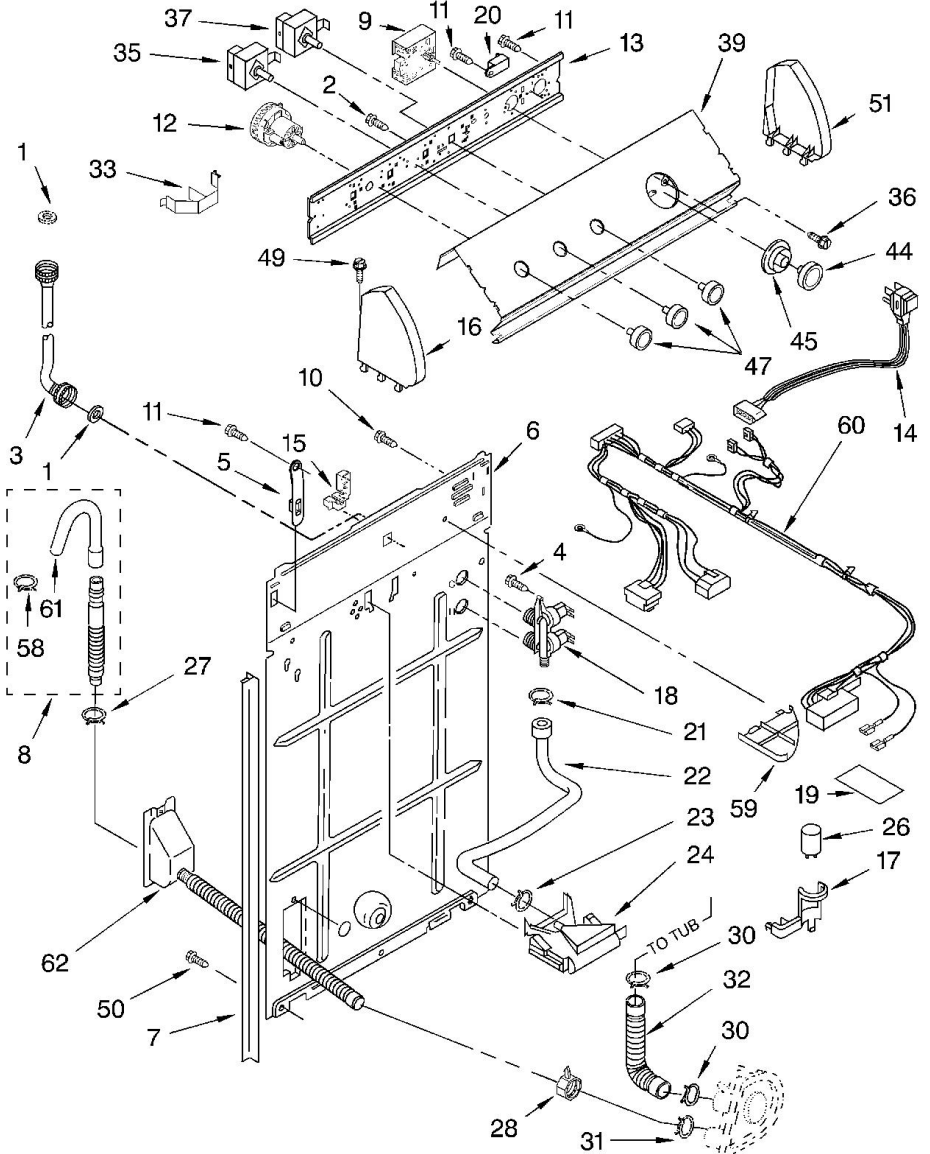

CONTROLS AND REAR PANEL PARTS

For Models: LSQ9200LQ0, LSQ9200LT0
(Designer White) (Biscuit)

Lavadora Whirlpool LSQ9200LTO

Guía	N.P.	Descripción
1	3976300	WASHER, WATER INLET HOSE (4)
2	3400073	Screw, Ground
3	89503	Hose, Water Inlet (2) ((Blue Coupler))
3	89503	Hose, Water Inlet (2) ((Red Coupler))
4	9740848	Screw
5	8318255	Strap, Console (2)
6	3357978	Panel, Rear
7	62747	Pad, Rear Panel
8	3357090	Extension, Drain Hose (21 Inches)
8	285664	Hose, Drain (4 Ft.)
8	285666	Hose, Drain (9 Ft.) (Not Included)
9	3951702	Timer, Control (60 Hz.)
10	3351614	Screw
11	90767	Screw, 8-18 x 3/8
12	3366847	Switch, Water Level
13	3948608	Bracket, Control
14	3948063	Cord, Power
15	285777	Strain Relief, Power Cord
16	W10820038	Cap, End (L.H.) (White)
16	279965	Cap, End (L.H.) (Blscuit)
17	8318046	Clip, Capacitor
18	285805	Valve, Water Mixing
19	3976286	Shield, Capacitor
20	694419	Buzzer, Mini
21	370451	Clamp, Hose
22	3357328	Hose, Vacuum Break
23	371503	Clamp, Hose
24	3360977	Break, Vacuum