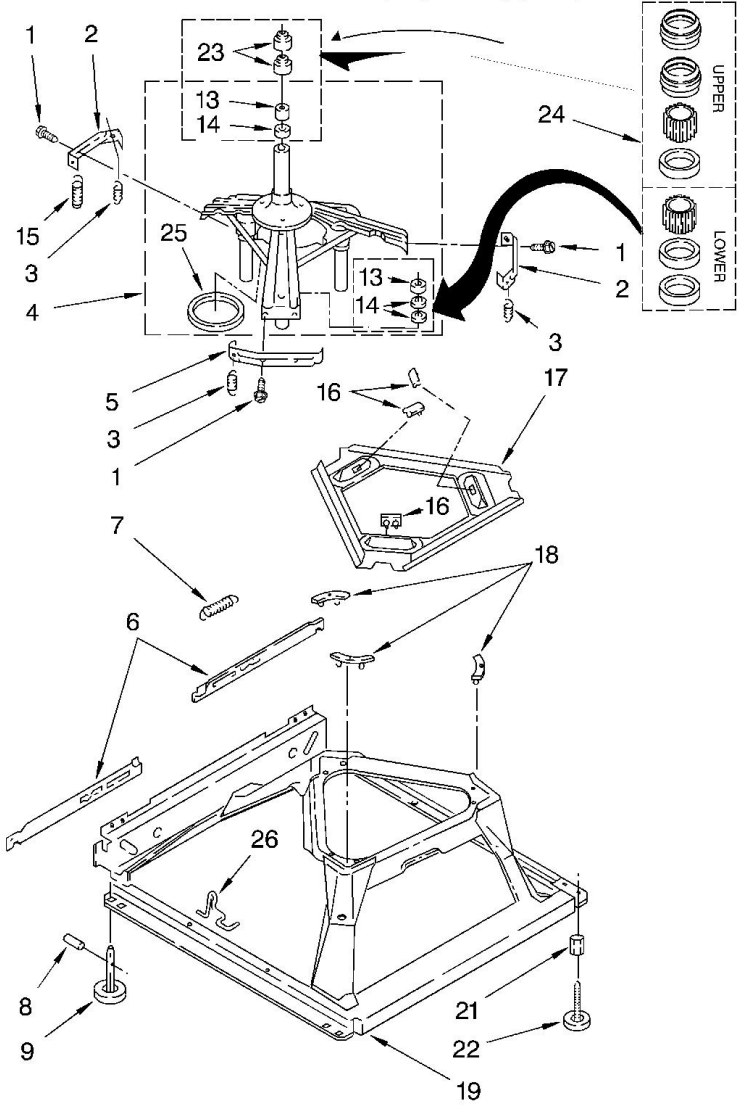

MACHINE BASE PARTS

For Models: LSQ9200LQ0, LSQ9200LT0
(Designer White) (Biscuit)