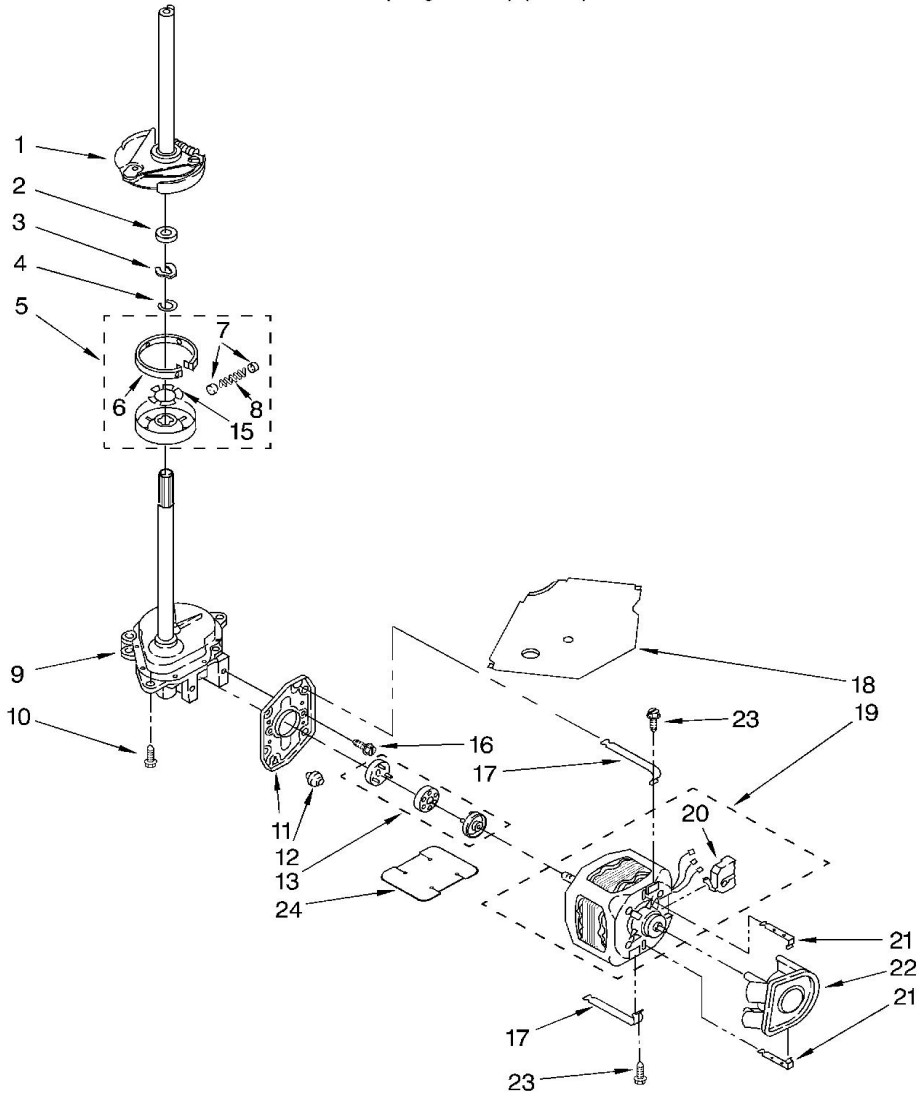

BRAKE, CLUTCH, GEARCASE, MOTOR AND PUMP PARTS

For Models: LSQ9200LQ0, LSQ9200LTO
(Designer White) (Biscuit)