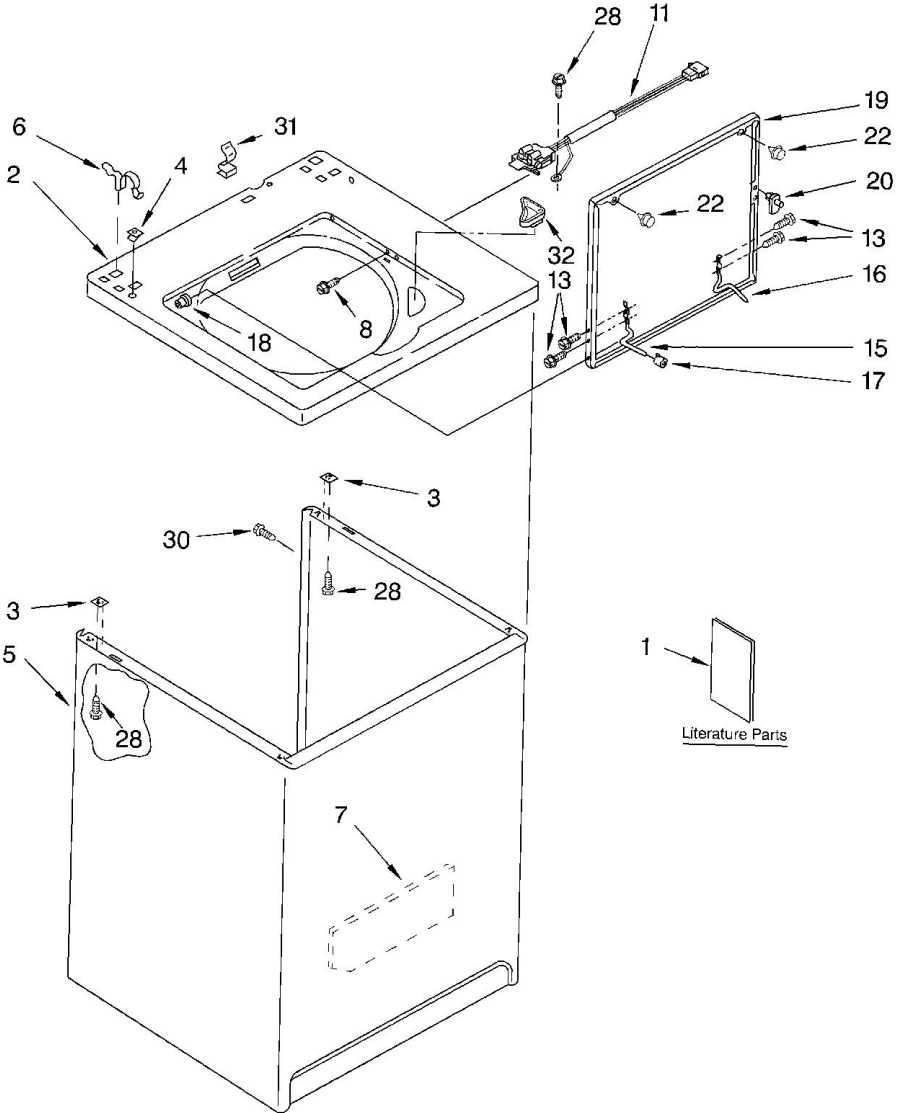

TOP AND CABINET PARTS

For Models: LSQ9200LQ0, LSQ9200LT0
(Designer White) (Biscuit)

AUTOMATIC WASHER

Literature Parts