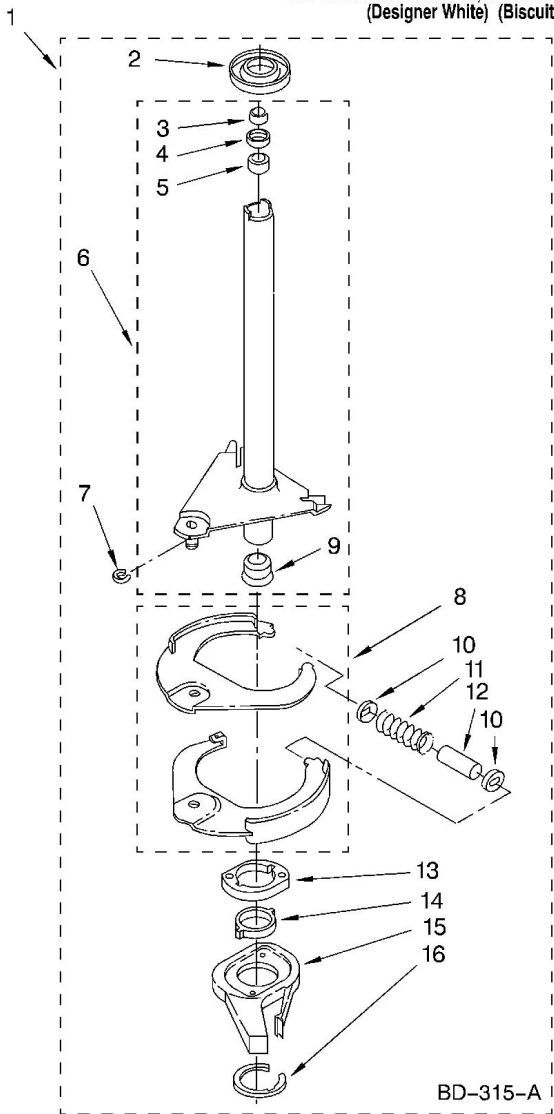

BRAKE AND DRIVE TUBE PARTS

For Models: LSQ9200LQO, LSQ9200LTO
(Designer White) (Biscuit)

BD-315-A