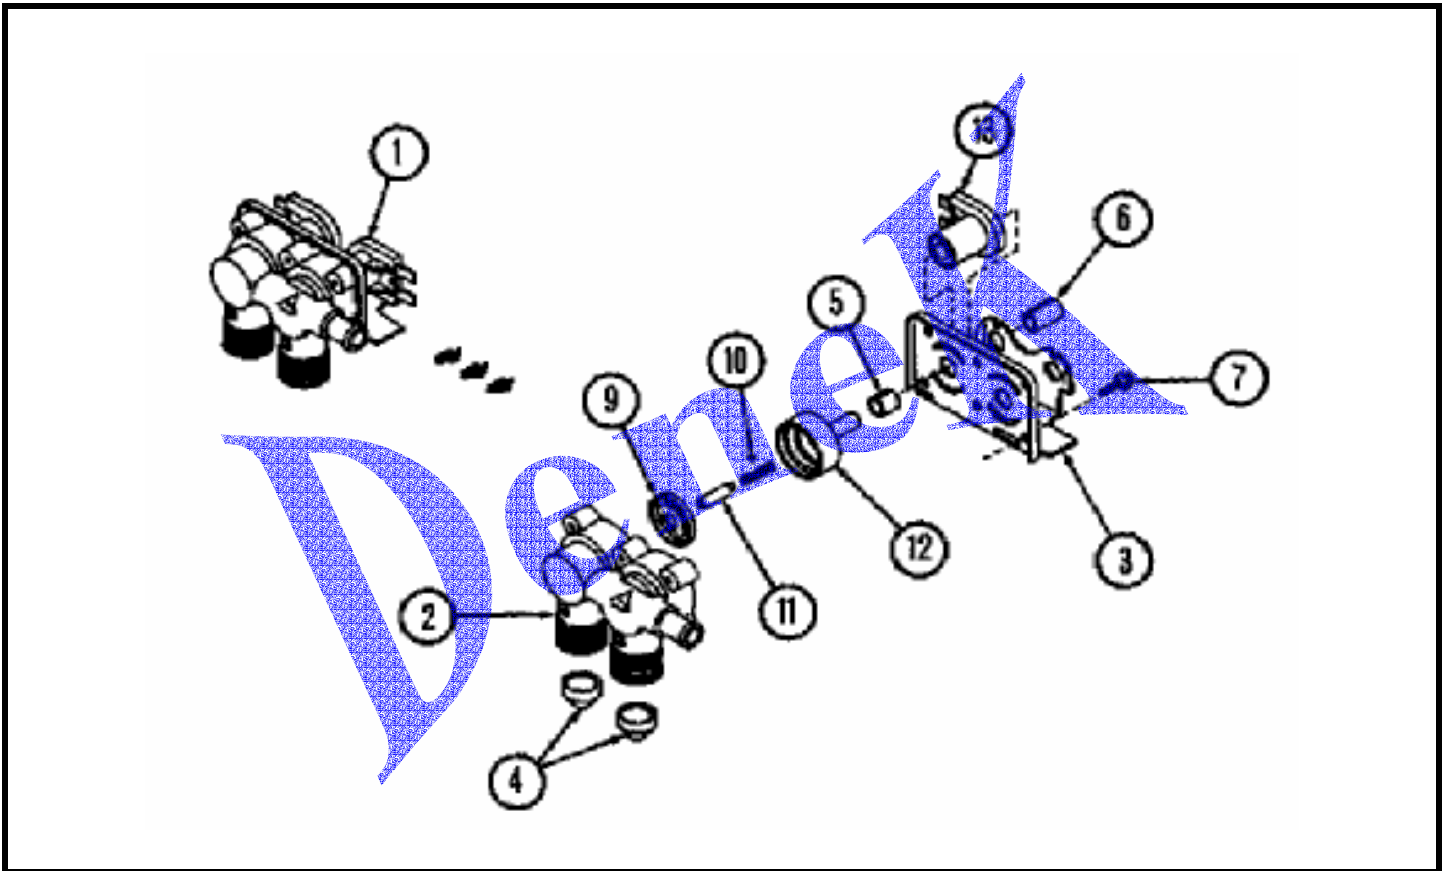

MAYTAG LAVADORA LW2201

INLET HOSE

1	R0606556	HOSE
2	R0606503	HOSE
3	R0601541	CLAMP
4	R0605507	SYPHON BREAK
5	R0600004	SCREW
6	R0600009	SCREW
8	R0606504	HOSE
9	R0600505	WASHER
10	R0600504	FILTER WASHER
11	R0601505	HOSE CLAMP
12	R0601542	CLAMP
14	R0601505	HOSE CLAMP

MAYTAG LAVADORA LW2201

MIXING VALVE ASSY

1	R0606006	MIXING VALVE ASSY
2	R0606003	VALVE BODY
3	R0605515	VALVE, MIXING
4	R0603506	INLET SCREEN
5	R0603508	SLEEVE SHORT
6	R0603510	SLEEVE LONG
7	R0600013	SCREW
9	R0606506	DIAPHRAM
10	R0605509	SPRING
11	R0605511	ARMATURE
12	R0605513	ARMATURE GUIDE
13	R0609004	SOLENOID