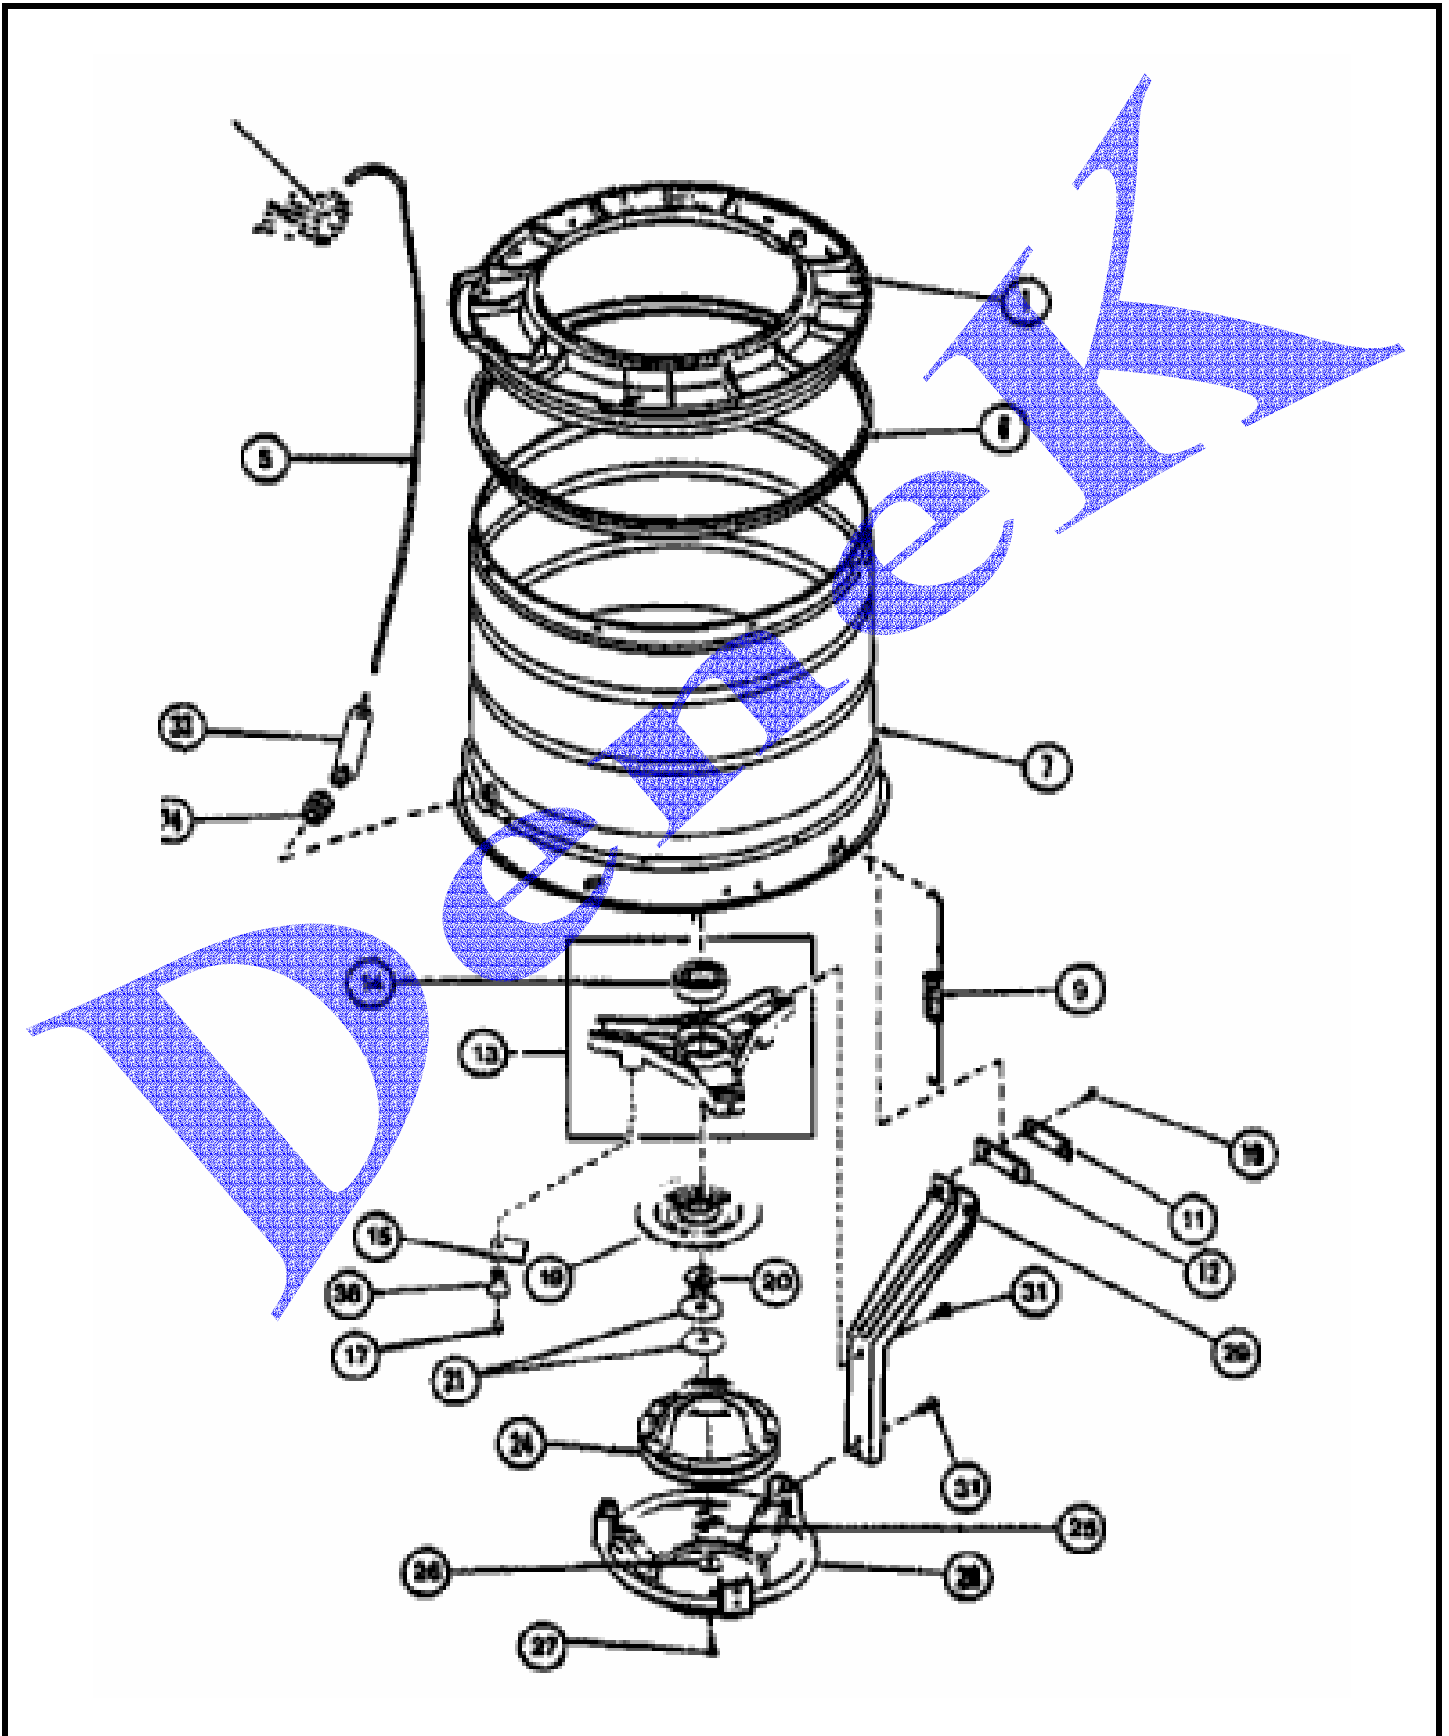

MAYTAG LAVADORA LW2201

TINA

MAYTAG LAVADORA LW2201

TINA

1	R0603612	COVER, OUTER TUB
5	R0606557	TUBING
6	R0604523	GASKET, COVER
7	R0603238	TUB, OUTER
9	R0605521	CENTERING SPRING
10	R0600020	SCREW
11	R0605522	LEG PLATE
12	R0605523	LEG PLATE
13	R0610009	ASSY,BEARING HOUSING-L
14	R0605530	BEARING, UPPER/LOWER
15	R0610010	KIT, BRAKE PAD
17	R0600027	SCREW
19	R0610071	BRAKE ASSEMBLY
20	R0605722	SPRING
21	R0600523	WASHER
24	R0610058	ASSEMBLY, PULLEY
25	R0605535	HELIX
26	R0600521	WASHER
27	R0600026	SCREW
28	R0605526	PIVOT DOME
29	R0605525	SUPPORT LEG
31	R0600108	SCREW
33	R0603613	ACCUMULATOR, PRESSURE
34	R0606543	GROMMET
36	R0603614	SLEEVE
	R0608008	LUBRICANT