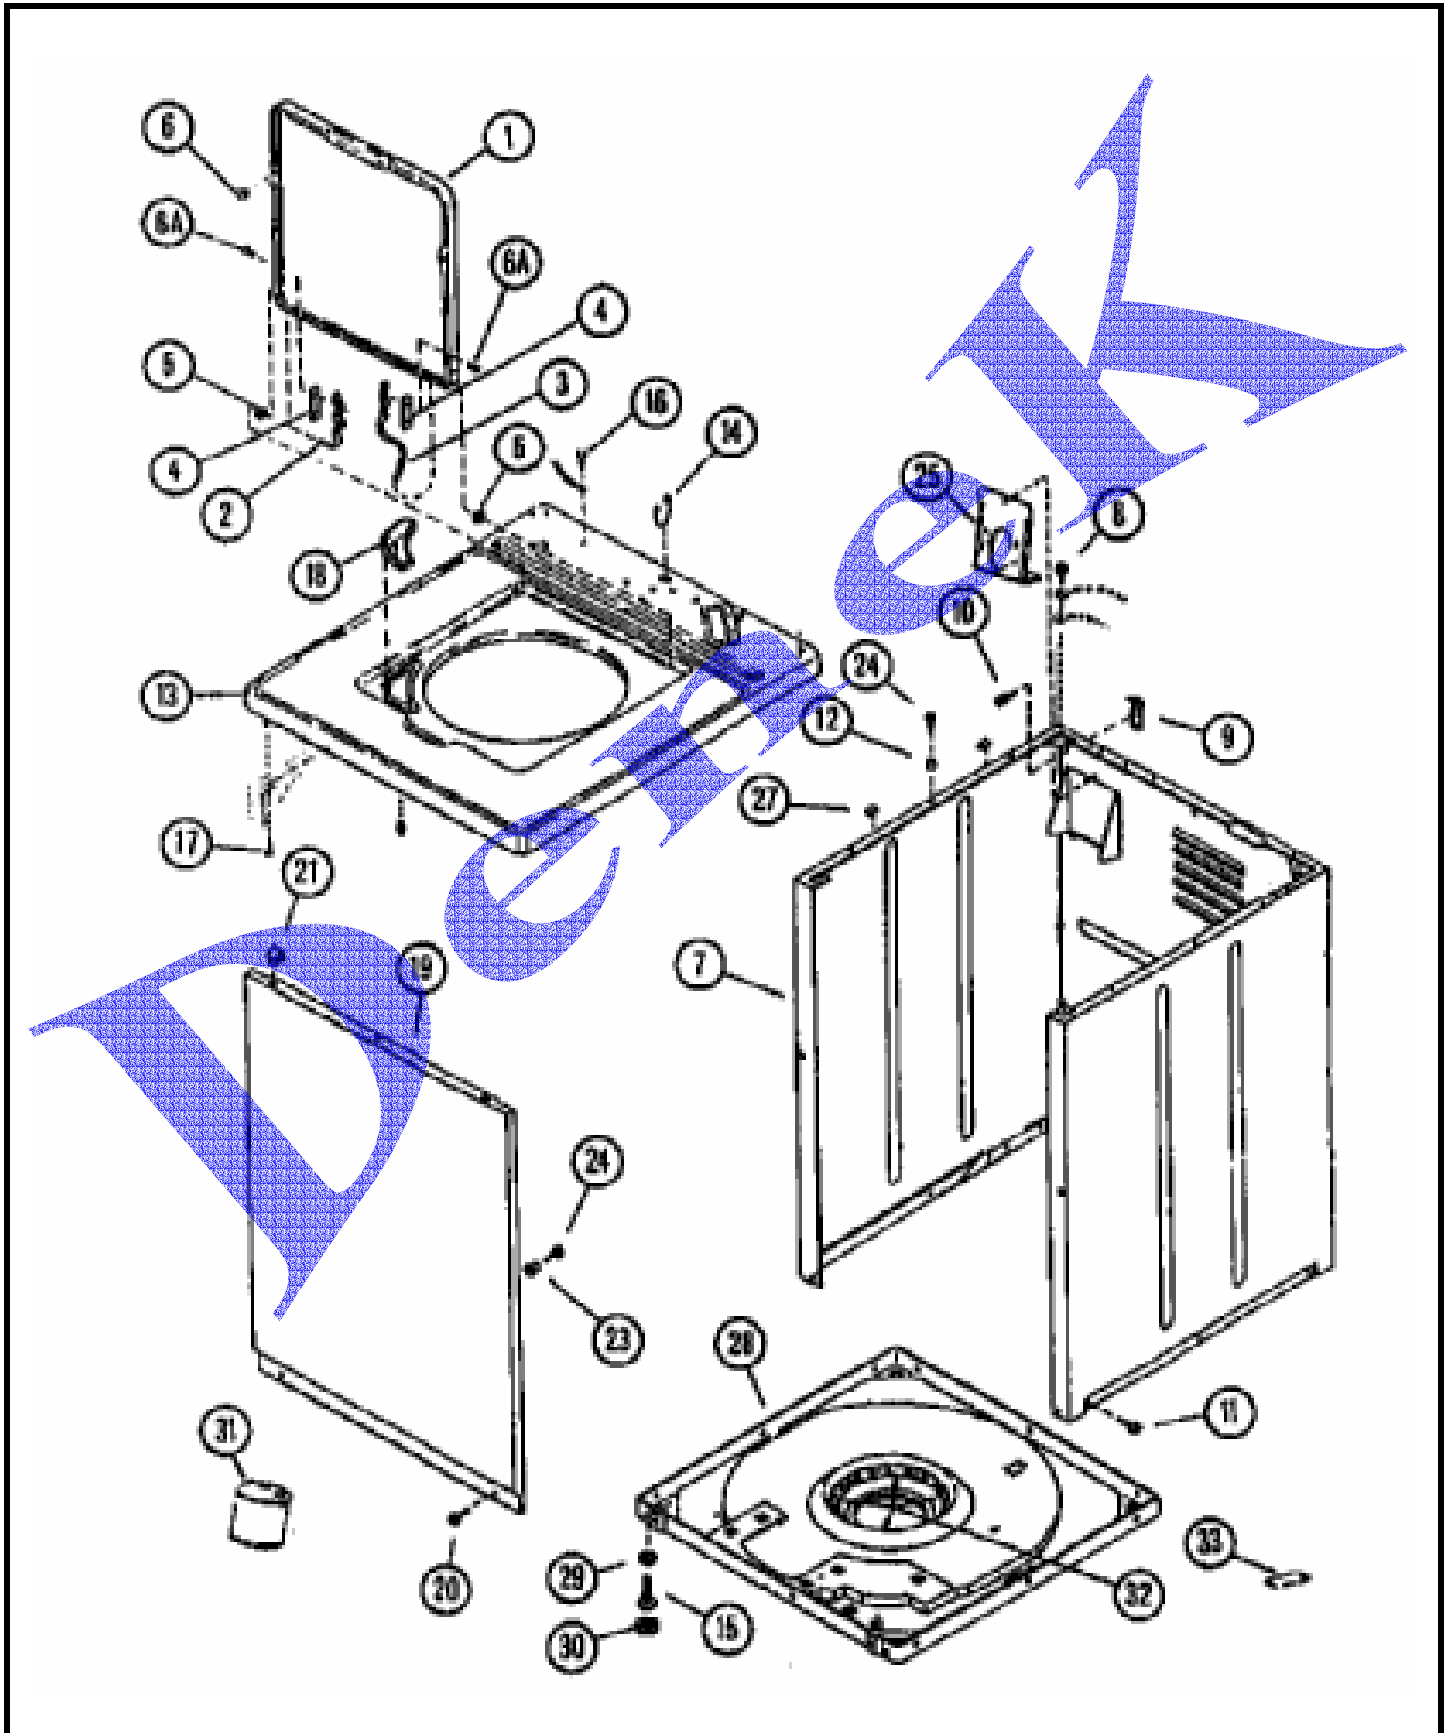

MAYTAG LAVADORA LW2201

FRONT PANEL. CABINET AND BASE

MAYTAG LAVADORA LW2201

FRONT PANEL. CABINET AND BASE

1	R0603232	DOOR, LOADING
1	R0603233	DOOR, LOADING L
1	R0603234	DOOR LOADING G
2	R0605724	HINGE, LID LEFT
3	R0605725	HINGE, RIGHT
4	R0604522	GASKET
5	R0603609	BUSHING
6	R0600107	SCREW
6	R0606555	BUMPER
7	R0603091	CABINET W
7	R0603090	KIT,SERVICE CABINET
7	R0603102	CABINET-GOLD
8	R0600009	SCREW
9	R0605528	HINGE
10	R0600032	SCREW, 10B-16X1/4
11	R0600029	SCREW
12	R0603524	GUIDE LUG
13	R0603237	TOP CABINET G
13	R0603235	TOP CABINET W
13	R0603236	TOP CABINET L
14	R0601502	STRAIN RELIEF K
15	R0600030	LEVELING LEG
16	R0600040	SCREW
17	R0600096	SCREW
18	R0603610	DISPENSER, BLEACH
19	R0603052	FRONT PANEL ALMOND
19	R0603051	FRONT PANEL H GOLD
19	R0603116	PANEL, FRONT
20	R0600029	SCREW
21	R0601520	CLIP
23	R0603525	LOCATER LUG
24	R0600102	SCREW
25	R0605726	BRACKET, MIXING VALVE
27	R0606519	PAD, BUMPER
28	R0603107	BASE ASSY
29	R0601016	NUT
30	R0606518	RUBBER PAD
31	R0608002	LUBRICANT, SILICONE
32	R0610052	SNUBBER PAD
33	R0608012	ADHESIVE

MAYTAG LAVADORA LW2201

INLET HOSE

1	R0606556	HOSE
2	R0606503	HOSE
3	R0601541	CLAMP
4	R0605507	SYPHON BREAK
5	R0600004	SCREW
6	R0600009	SCREW
8	R0606504	HOSE
9	R0600505	WASHER
10	R0600504	FILTER WASHER
11	R0601505	HOSE CLAMP
12	R0601542	CLAMP
14	R0601505	HOSE CLAMP

MAYTAG LAVADORA LW2201

CONTROL PANEL

1	R0603161	HOOD AND MOUNTING PLATE
2	R0605696	END CAP, RIGHT, BLACK
2	R0605698	END CAP, LEFT, BLACK
3	R0603623	GRAPHICS PANEL
4	R0603585	KNOB, BLACK
5	R0603586	SKIRT-TIMER KNOB
6	R0600095	SCREW
7	R0604010	TIMER,2 CYCLE
8	R0600093	SCREW
9	R0602525	PRESSURE SWITCH
10	R0602522	TEMPERATURE SWITCH
11	R0601022	NUT
12	R0600004	SCREW
13	R0601546	KNOB
14	R0601501	CLIP
15	R0603231	PANE, REAR
16	R0600004	SCREW