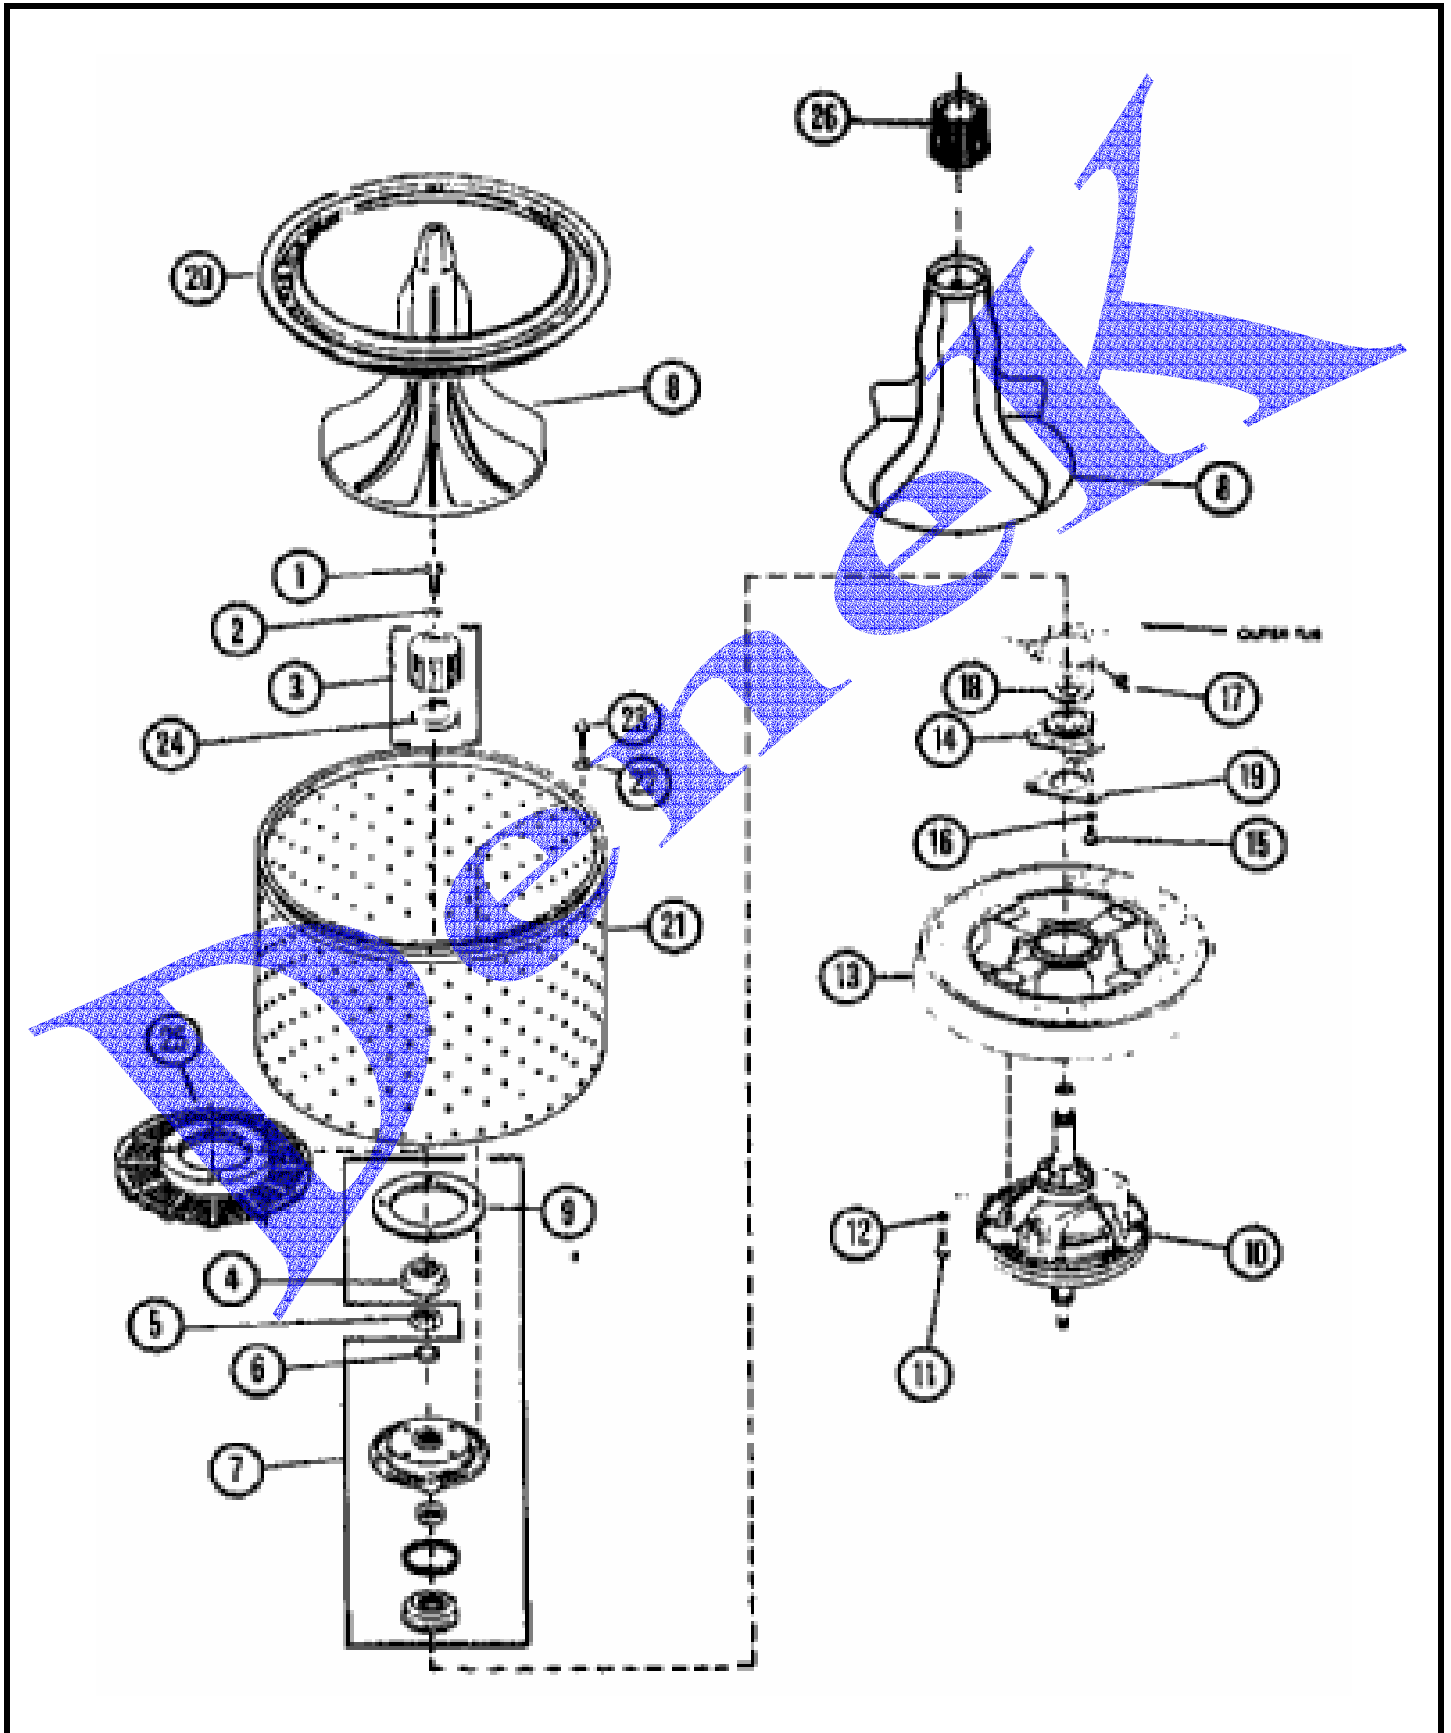

MAYTAG LAVADORA LW2201

CONTROL PANEL

1	R0603161	HOOD AND MOUNTING PLATE
2	R0605696	END CAP, RIGHT, BLACK
2	R0605698	END CAP, LEFT, BLACK
3	R0603623	GRAPHICS PANEL
4	R0603585	KNOB, BLACK
5	R0603586	SKIRT-TIMER KNOB
6	R0600095	SCREW
7	R0604010	TIMER,2 CYCLE
8	R0600093	SCREW
9	R0602525	PRESSURE SWITCH
10	R0602522	TEMPERATURE SWITCH
11	R0601022	NUT
12	R0600004	SCREW
13	R0601546	KNOB
14	R0601501	CLIP
15	R0603231	PANE, REAR
16	R0600004	SCREW

MAYTAG LAVADORA LW2201

TRANSMISION

MAYTAG LAVADORA LW2201

TRANSMISION

1	R0600092	SCREW
2	R0600554	"O" RING WASHER
3	R0603552	KIT, DRIVE BELL AND SEAL
4	R0603553	LOW POST SEAL ASSY
5	R0601034	LOCKNUT
6	R0605674	SPLINE INSERT
7	R0605723	HUB & SEAL ASSY
8	R0603551	AGITATOR
9	R0604505	GASKET
10	R0607505	TRANSMISSION ASSY
11	R0600022	SCREW
12	R0600520	LOCKWASHER
13	R0610012	ASSY,BALANCE RING-COMPL
14	R0610011	MAIN BEARING ASSEMBLY
15	R0600021	SCREW
16	R0600519	LOCKWASHER
17	R0601013	NUT
18	R0605536	FLINGER
19	R0600518	WASHER
20	R0603611	GUARD, CLOTHES
21	R0603076	WASH TUB
22	R0604504	GASKET
23	R0600019	SCREW
24	R0603509	KIT, DRIVE BELL AND SEAL