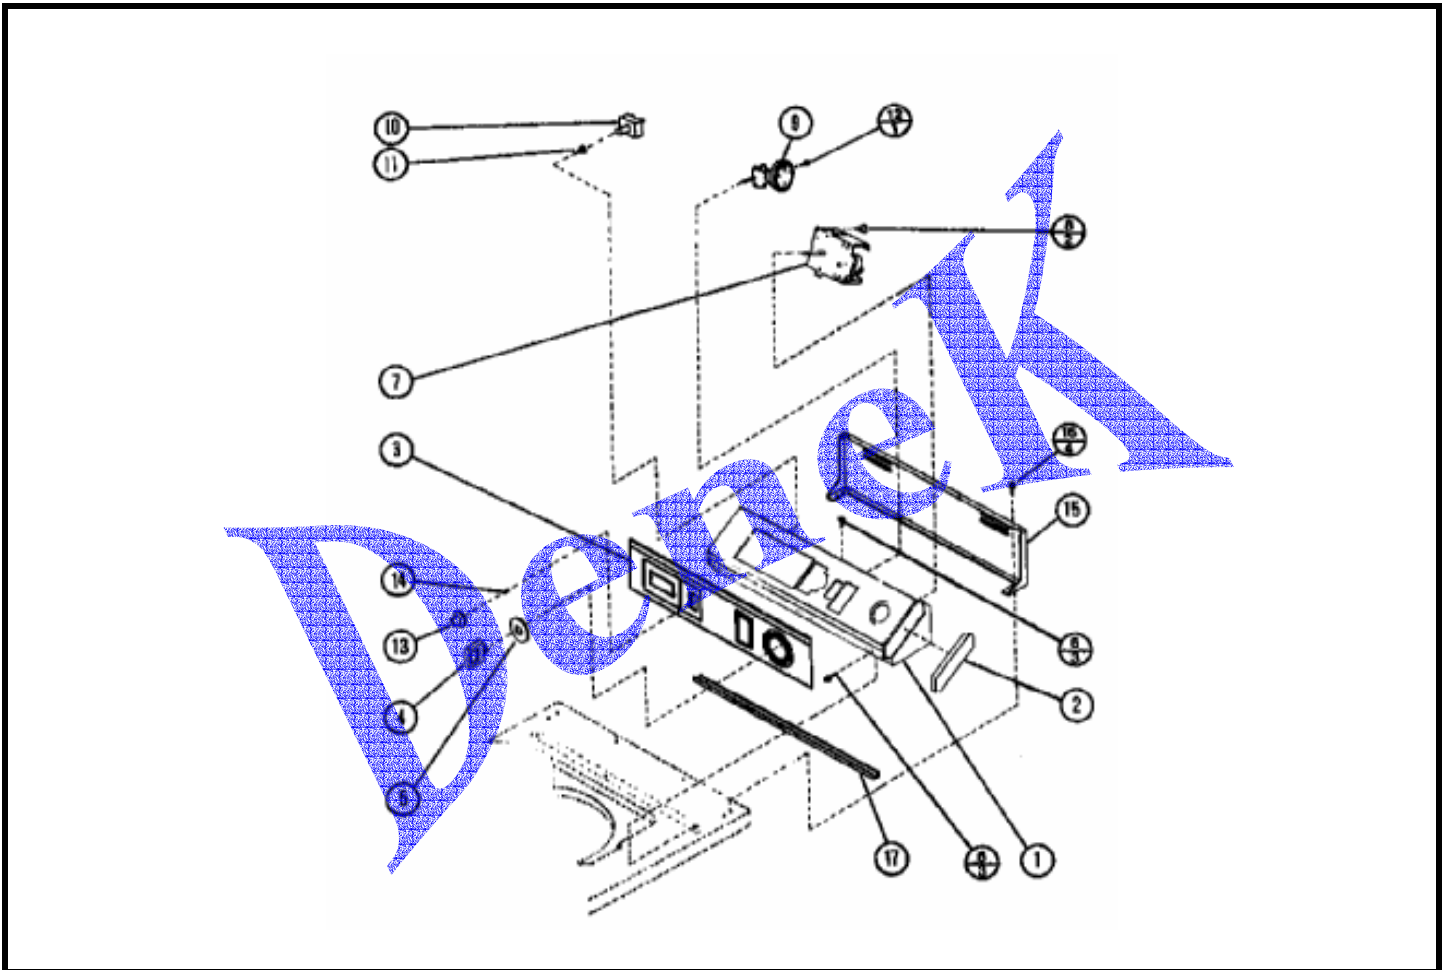

MAYTAG LAVADORA LW2201

CONTROL PANEL

1	R0603161	HOOD AND MOUNTING PLATE
2	R0605696	END CAP, RIGHT, BLACK
2	R0605698	END CAP, LEFT, BLACK
3	R0603623	GRAPHICS PANEL
4	R0603585	KNOB, BLACK
5	R0603586	SKIRT-TIMER KNOB
6	R0600095	SCREW
7	R0604010	TIMER,2 CYCLE
8	R0600093	SCREW
9	R0602525	PRESSURE SWITCH
10	R0602522	TEMPERATURE SWITCH
11	R0601022	NUT
12	R0600004	SCREW
13	R0601546	KNOB
14	R0601501	CLIP
15	R0603231	PANE, REAR
16	R0600004	SCREW