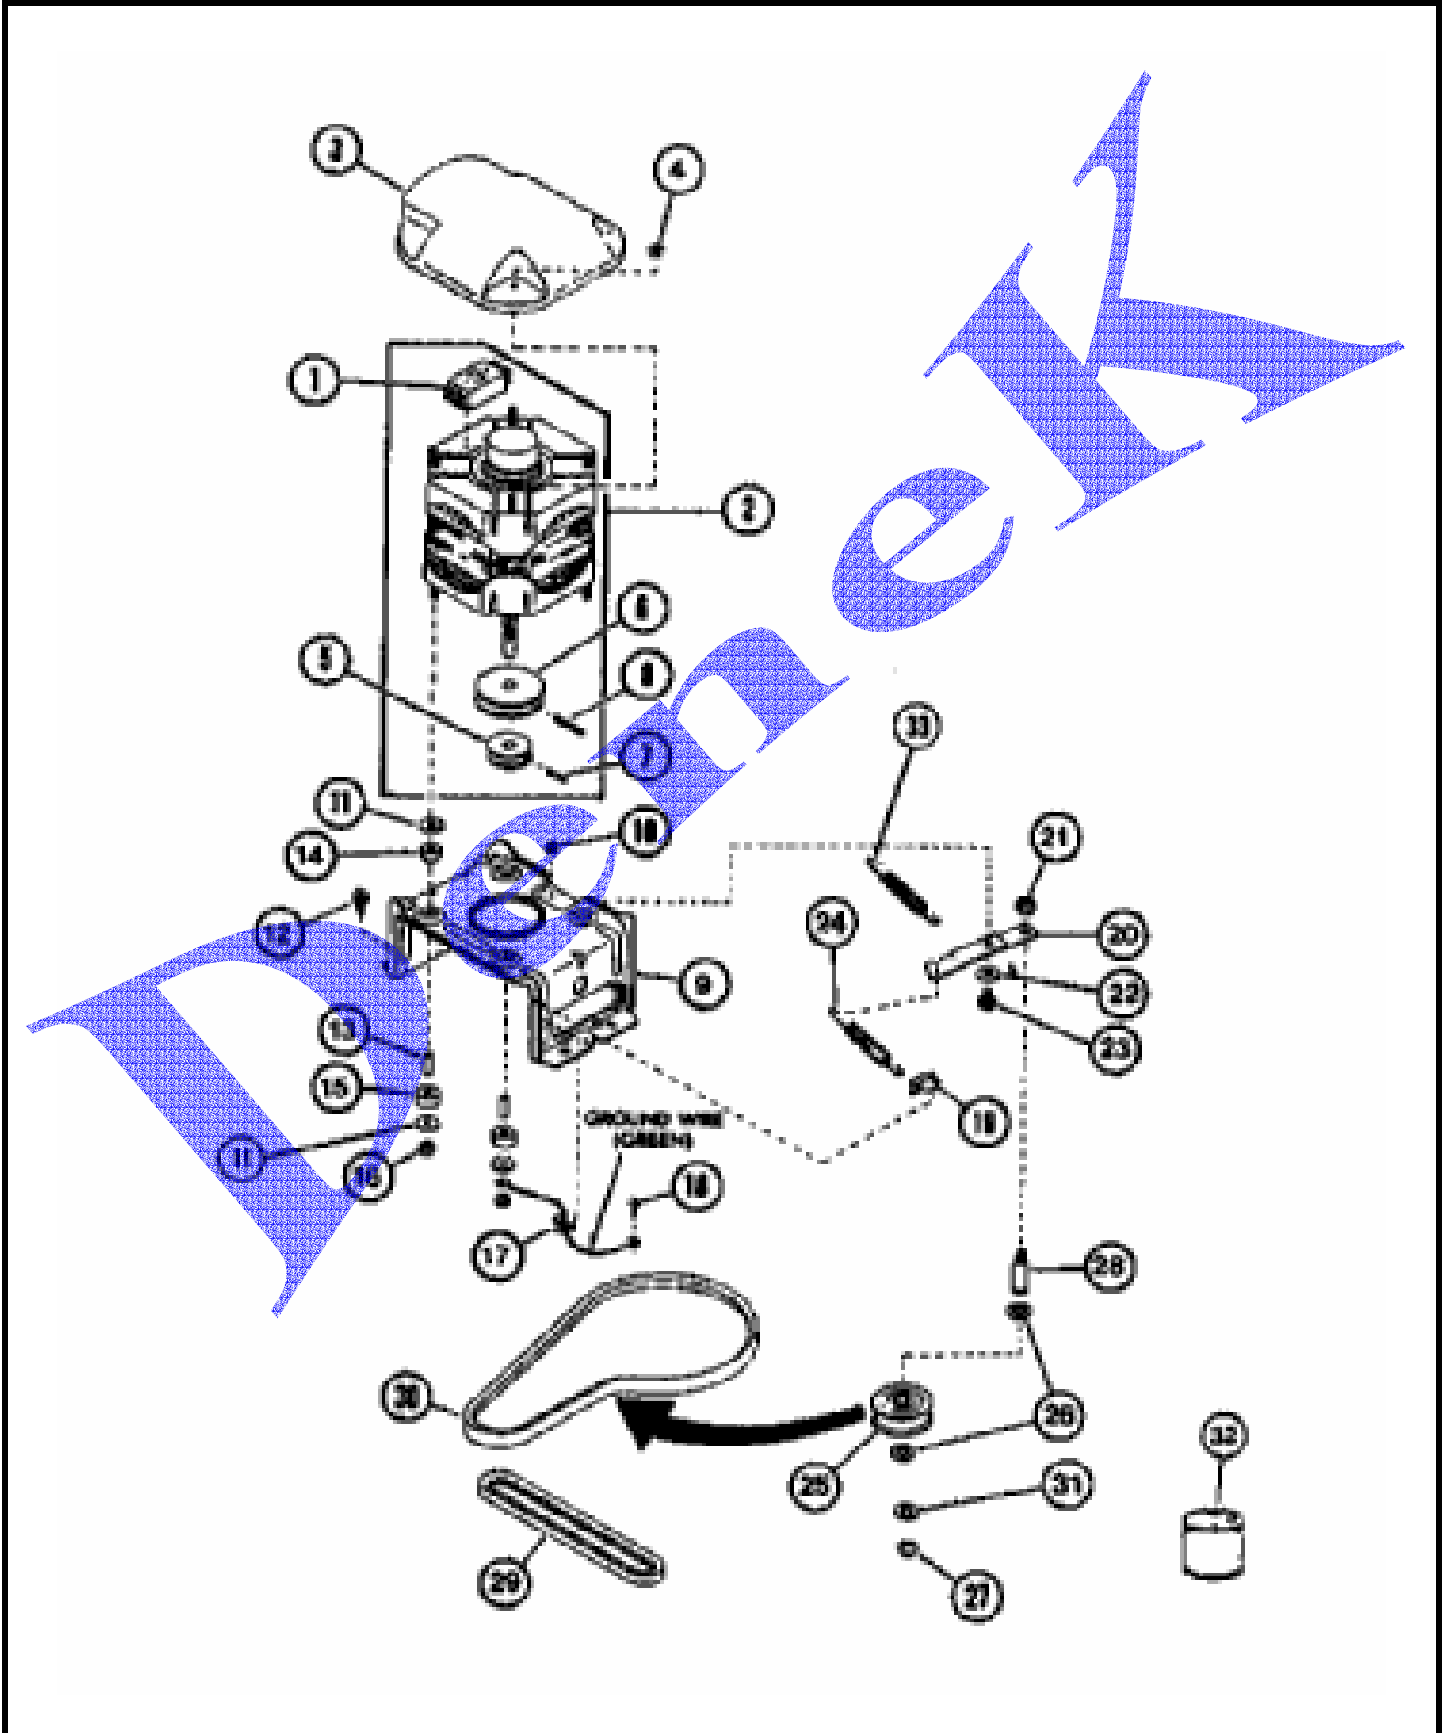

MAYTAG LAVADORA LW2201

INLET HOSE

1	R0606556	HOSE
2	R0606503	HOSE
3	R0601541	CLAMP
4	R0605507	SYPHON BREAK
5	R0600004	SCREW
6	R0600009	SCREW
8	R0606504	HOSE
9	R0600505	WASHER
10	R0600504	FILTER WASHER
11	R0601505	HOSE CLAMP
12	R0601542	CLAMP
14	R0601505	HOSE CLAMP

MAYTAG LAVADORA LW2201

MIXING VALVE ASSY

1	R0606006	MIXING VALVE ASSY
2	R0606003	VALVE BODY
3	R0605515	VALVE, MIXING
4	R0603506	INLET SCREEN
5	R0603508	SLEEVE SHORT
6	R0603510	SLEEVE LONG
7	R0600013	SCREW
9	R0606506	DIAPHRAM
10	R0605509	SPRING
11	R0605511	ARMATURE
12	R0605513	ARMATURE GUIDE
13	R0609004	SOLENOID

MAYTAG LAVADORA LW2201

MOTOR

MAYTAG LAVADORA LW2201

MOTOR

1	R0602509	24140 SWITCH
1	R0602511	MOTOR SWITCH
2	R0607002	ASSEMBLY, MOTOR
3	R0603011	MOTOR SHIELD
4	R0601008	LOCKNUT
5	R0609501	PULLEY, MOTOR
6	R0609502	PULLEY, MOTOR
7	R0601508	ROLL PIN
8	R0601509	ROLL PIN
9	R0605514	MOTOR MTG BRACKET
10	R0601011	LOCKNUT
11	R0600510	WASHER
12	R0600098	SCREW
13	R0603511	SPACER
14	R0606509	RUBBER MTG
15	R0606510	RUBBER MTG
16	R0601010	LOCKNUT
17	R0601507	GROUND CLIP
18	R0600017	SCREW
19	R0601539	CLIP
20	R0605684	LEVER, IDLER
21	R0601031	LOCKNUT
22	R0600506	SPACER
23	R0600016	SCREW
24	R0605539	SPRING
25	R0609508	PULLEY, IDLER
26	R0600552	WASHER, FELT
27	R0601527	RING, RETAINING
28	R0605538	IDLER SHAFT
29	R0606507	BELT
30	R0606539	BELT
31	R0600526	WASHER
32	R0608011	HI TEMP LUBE
33	R0605683	SPRING, HELPER

MAYTAG LAVADORA LW2201

CONTROL PANEL

1	R0603161	HOOD AND MOUNTING PLATE
2	R0605696	END CAP, RIGHT, BLACK
2	R0605698	END CAP, LEFT, BLACK
3	R0603623	GRAPHICS PANEL
4	R0603585	KNOB, BLACK
5	R0603586	SKIRT-TIMER KNOB
6	R0600095	SCREW
7	R0604010	TIMER,2 CYCLE
8	R0600093	SCREW
9	R0602525	PRESSURE SWITCH
10	R0602522	TEMPERATURE SWITCH
11	R0601022	NUT
12	R0600004	SCREW
13	R0601546	KNOB
14	R0601501	CLIP
15	R0603231	PANE, REAR
16	R0600004	SCREW