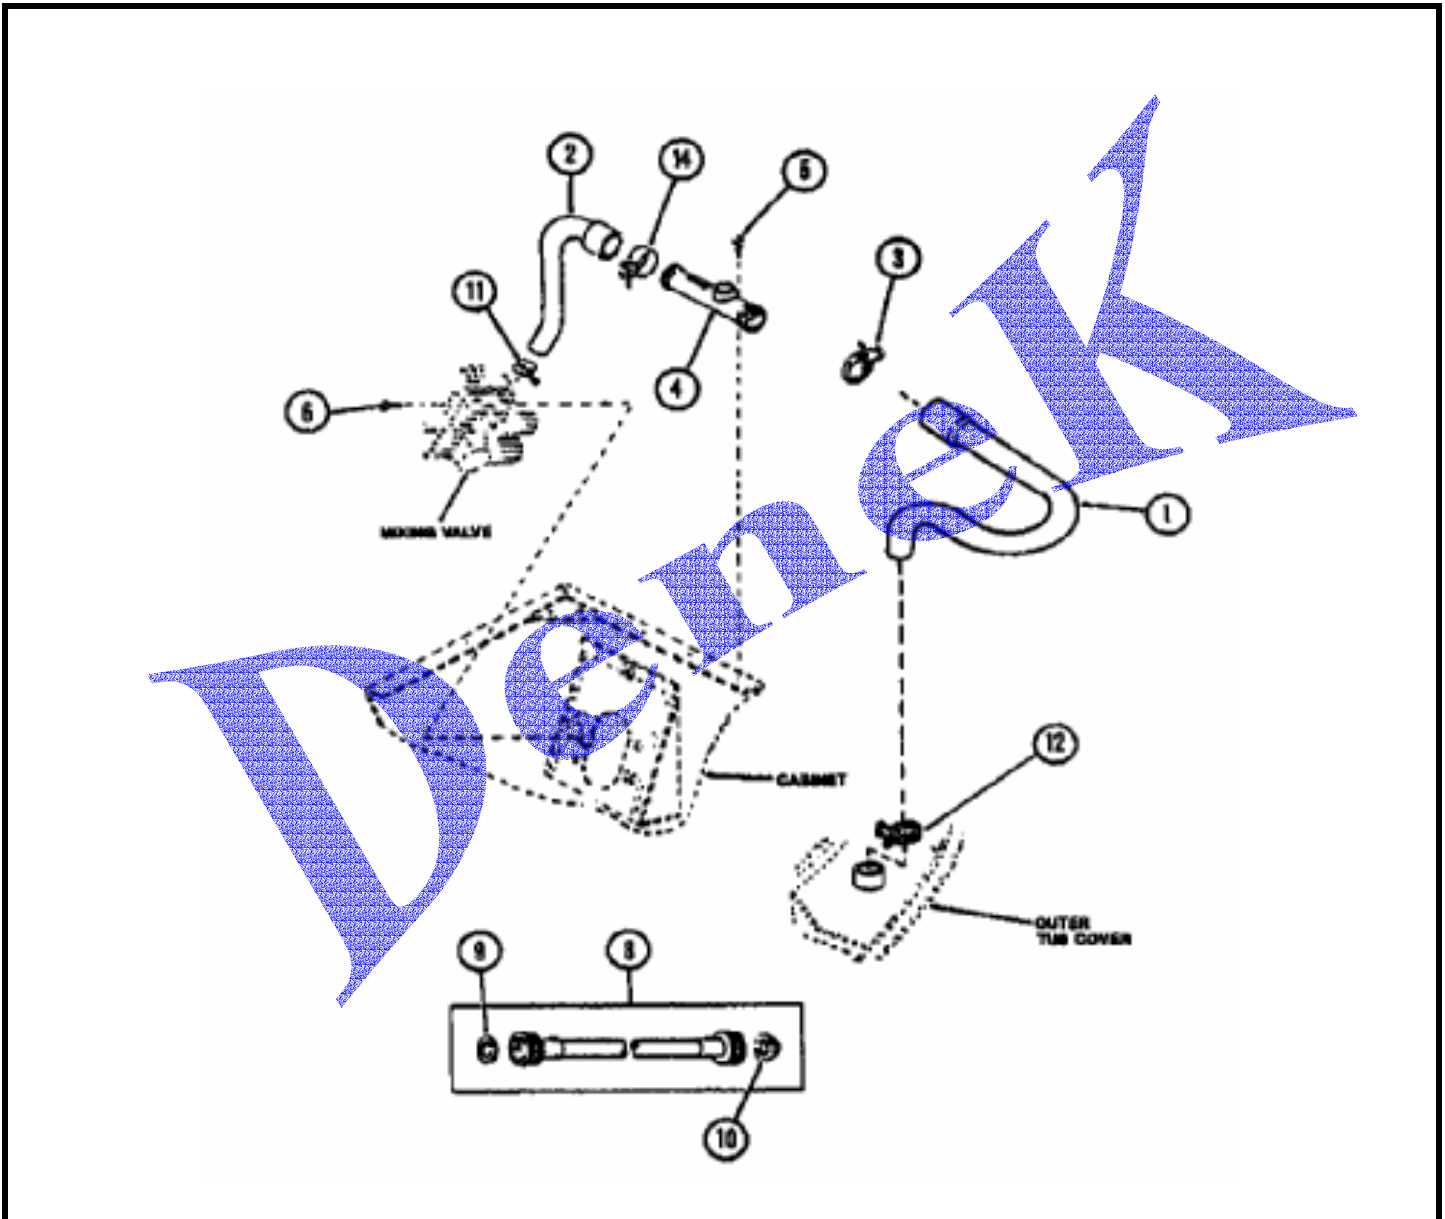

MAYTAG LAVADORA LW2201

FRONT PANEL. CABINET AND BASE

MAYTAG LAVADORA LW2201

FRONT PANEL. CABINET AND BASE

1	R0603232	DOOR, LOADING
1	R0603233	DOOR, LOADING L
1	R0603234	DOOR LOADING G
2	R0605724	HINGE, LID LEFT
3	R0605725	HINGE, RIGHT
4	R0604522	GASKET
5	R0603609	BUSHING
6	R0600107	SCREW
6	R0606555	BUMPER
7	R0603091	CABINET W
7	R0603090	KIT,SERVICE CABINET
7	R0603102	CABINET-GOLD
8	R0600009	SCREW
9	R0605528	HINGE
10	R0600032	SCREW, 10B-16X1/4
11	R0600029	SCREW
12	R0603524	GUIDE LUG
13	R0603237	TOP CABINET G
13	R0603235	TOP CABINET W
13	R0603236	TOP CABINET L
14	R0601502	STRAIN RELIEF K
15	R0600030	LEVELING LEG
16	R0600040	SCREW
17	R0600096	SCREW
18	R0603610	DISPENSER, BLEACH
19	R0603052	FRONT PANEL ALMOND
19	R0603051	FRONT PANEL H GOLD
19	R0603116	PANEL, FRONT
20	R0600029	SCREW
21	R0601520	CLIP
23	R0603525	LOCATER LUG
24	R0600102	SCREW
25	R0605726	BRACKET, MIXING VALVE
27	R0606519	PAD, BUMPER
28	R0603107	BASE ASSY
29	R0601016	NUT
30	R0606518	RUBBER PAD
31	R0608002	LUBRICANT, SILICONE
32	R0610052	SNUBBER PAD
33	R0608012	ADHESIVE

MAYTAG LAVADORA LW2201

INLET HOSE

1	R0606556	HOSE
2	R0606503	HOSE
3	R0601541	CLAMP
4	R0605507	SYPHON BREAK
5	R0600004	SCREW
6	R0600009	SCREW
8	R0606504	HOSE
9	R0600505	WASHER
10	R0600504	FILTER WASHER
11	R0601505	HOSE CLAMP
12	R0601542	CLAMP
14	R0601505	HOSE CLAMP

MAYTAG LAVADORA LW2201

CONTROL PANEL

1	R0603161	HOOD AND MOUNTING PLATE
2	R0605696	END CAP, RIGHT, BLACK
2	R0605698	END CAP, LEFT, BLACK
3	R0603623	GRAPHICS PANEL
4	R0603585	KNOB, BLACK
5	R0603586	SKIRT-TIMER KNOB
6	R0600095	SCREW
7	R0604010	TIMER,2 CYCLE
8	R0600093	SCREW
9	R0602525	PRESSURE SWITCH
10	R0602522	TEMPERATURE SWITCH
11	R0601022	NUT
12	R0600004	SCREW
13	R0601546	KNOB
14	R0601501	CLIP
15	R0603231	PANE, REAR
16	R0600004	SCREW