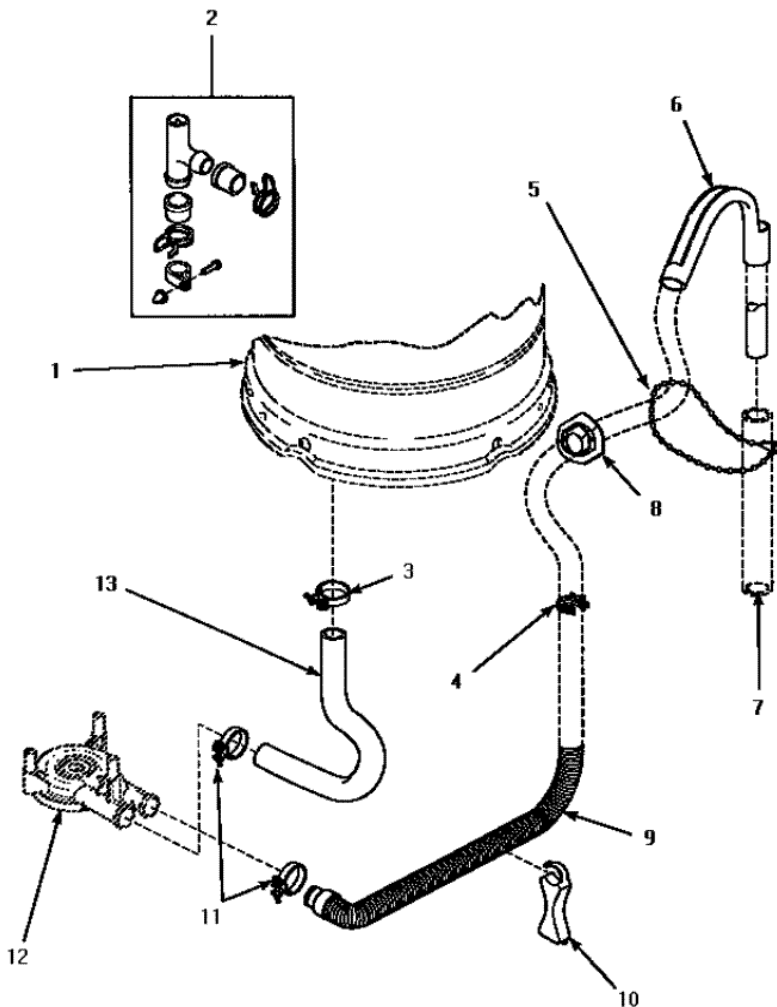

LW4202L TINA

LW4202L TINA

1	40008301	SPLINED INSERT
2	40016301	LOCKNUT
3	R9900189	HUB AND TRANSMISSION TUBE SEAL
4	39240P	WASHTUB W PORCELAIN (S/P)
5	35035	GUARD, CLOTHES
6	27202	CAP SCREW (S/P)
7	28094	GASKET (S/P)
8	39371	LINT FILTER (S/P)
9	R9900552	HUB & SEAL KIT

Distribuidor Autorizado

SurteRápido.com

Venta de Refacciones
Electrodomesticas

LW4202L MANGUERA DESAGUE

LW4202L MANGUERA DESAGUE

2	562P3	SIPHON KIT
3	285655	HOSE CLAMP (S/P)
4	36014	CLIP, RETAINER-HOSE (S/P)
5	8539404	STRAP, STANDPIPE BEAD (S/P)
6	22003814	SLEEVE, DRAIN HOSE (S/P)
8	32219	RELIEF, STRAIN (S/P)
9	40053901	DRAIN HOSE
10	35487	DESCONTINUADO
11	285655	HOSE CLAMP (S/P)
13	35753	HOSE, TUB TO PUMP-DDP