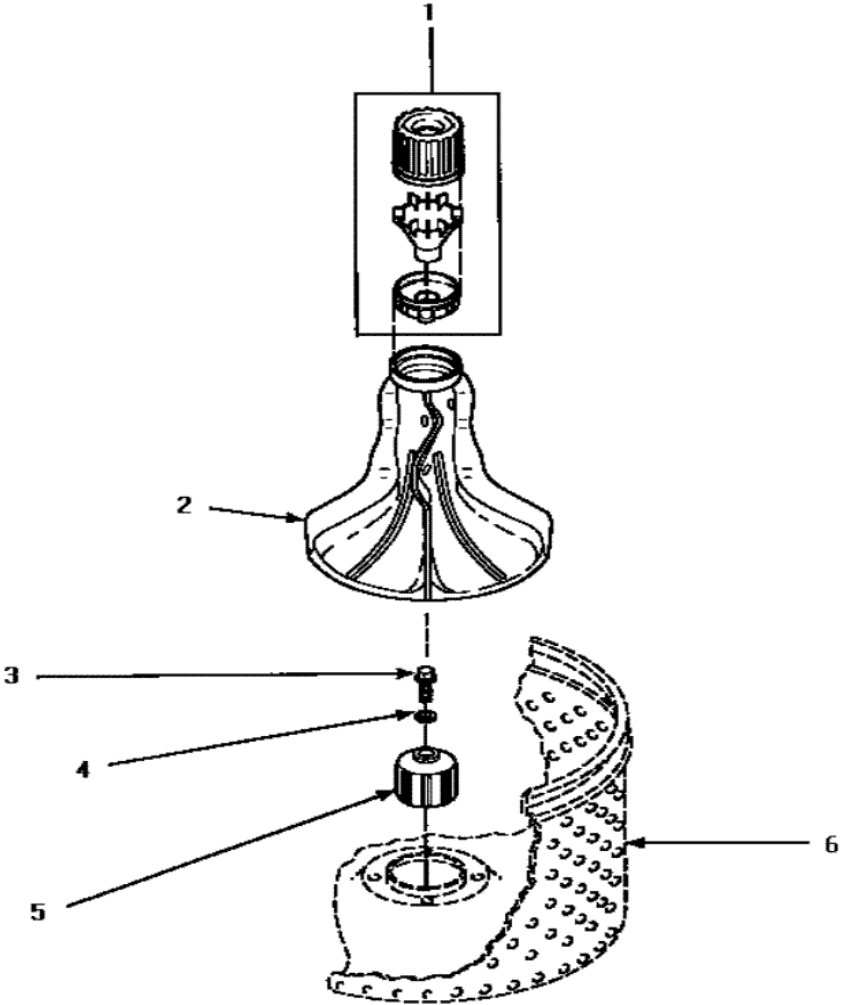

LW4202L AGITADOR