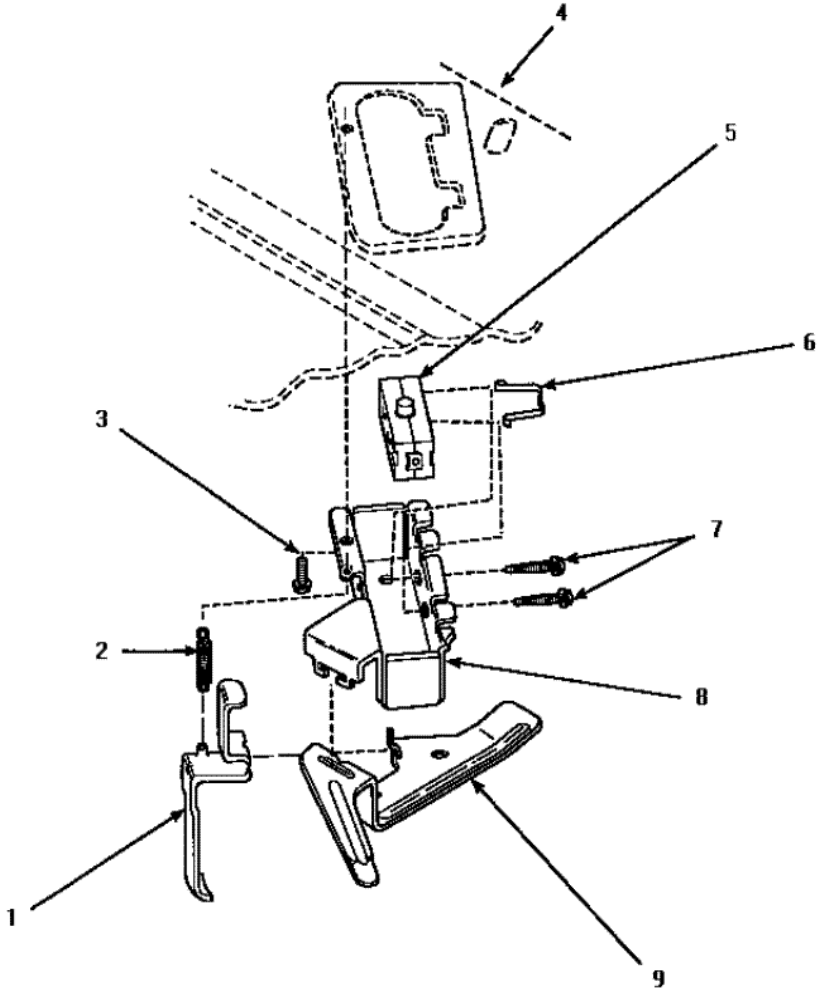

LW4202L SWITCH