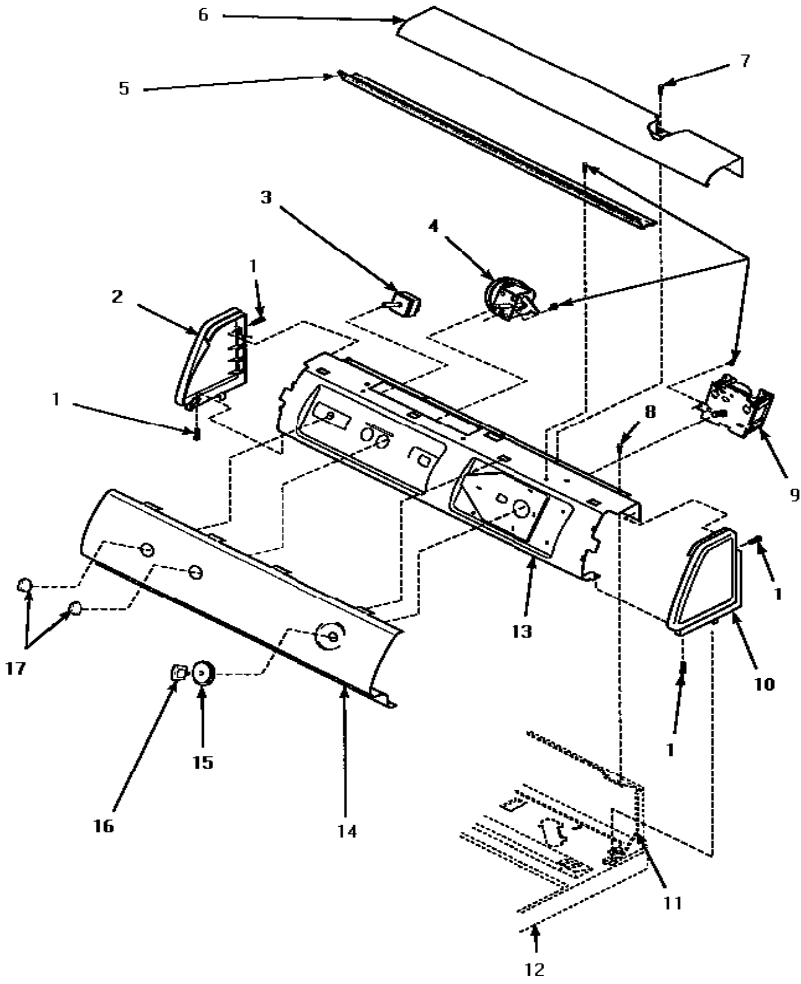

LW4202L GABINETE

LW4202L GABINETE

1	35865	CLIP, HOLD-DOWN FRONT PANEL (S/P)
2	Y35097	BRACE, FRT PNL (S/P)
3	27196	SCREW (S/P)
4	Y56128	PAD, BUMPER (S/P)
5	505187	LOCATER, PANEL (S/P)
6	32671	SCREW, TAPPING (S/P)
7	36226	PAD, BUMPER .25 (S/P)
8	34499	SCREW, NO.10B X 1/4 TAP IN HX (S/P)
9	56392	SCREW, 8-18 X 3/8 TAPPI (S/P)
11	Y27103	HINGE, HOLD-DOWN LUG (S/P)
12	34475HP	KIT, SERVICE CABINET (S/P)
12	38612WP	CABINET (S/P)
12	38612LP	CABINET (S/P)
13	34443	ASSY, LEG & STABILIER (S/P)
14	35148	SCREW, 1/4-14 X 3/8 HX HD (S/P)
15	36036	BRACKET, SLL-RIGHT (S/P)
16	34434P	ASSY NUT/LEG BASE
17	34319	LEVELING LEG
18	40016001	RUBBER FOOT
19	40038101	LOCKNUT (S/P)
20	36108	SNUBBER PAD & ISOLATOR
21	36037	BRACKET, SLL-LEFT (S/P)
22	28102	LOCATOR, PANEL (S/P)
23	34656WP	ASSY, FRONT PANEL (S/P)
23	34656LP	ASSY, FRONT PANEL (S/P)
23	34656HP	ASSY, FRONT PANEL (S/P)

LW4202L TABLERO

LW4202L TABLERO

1	501086	SCREW, 8B-18X3/8 SLT (S/P)
2	34816	DESCONTINUADO
3	35115	SWITCH, TEMPERATURE 3 P (S/P)
4	40055101	PRESSURE SWITCH
5	Y34826	DIFFUSER, LAMP-CLEAR (S/P)
6	34823	DESCONTINUADO
7	23962	SCREW, 8B-18 X 3/8 IND (S/P)
8	34904	SCREW, 8-18 X 3/8 PHIL PAN HD (S/P)
9	31239	TIMER, 3 CYCLE
10	34815	PANEL, END R.H. (BLK) (S/P)
13	38171	CONTROL MOUNTING PLATE (S/P)
14	35320	PANEL, GRAPHIC-AMANA (S/P)
15	98812	ASSY, TIMER SKIRT
16	34844	KNOB, TIMER
17	34847	ASSY, KNOB-ROTARY