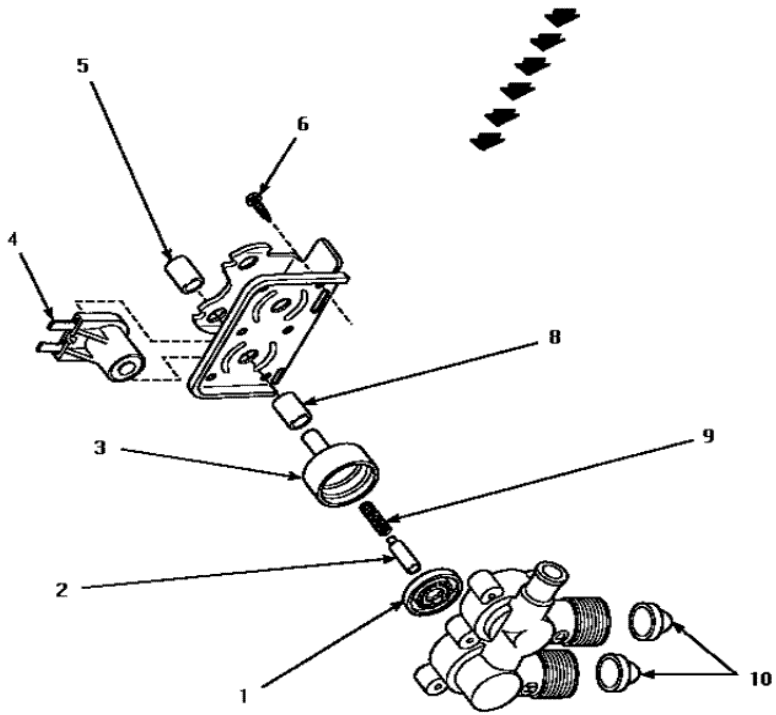

LW4202L VALVULA