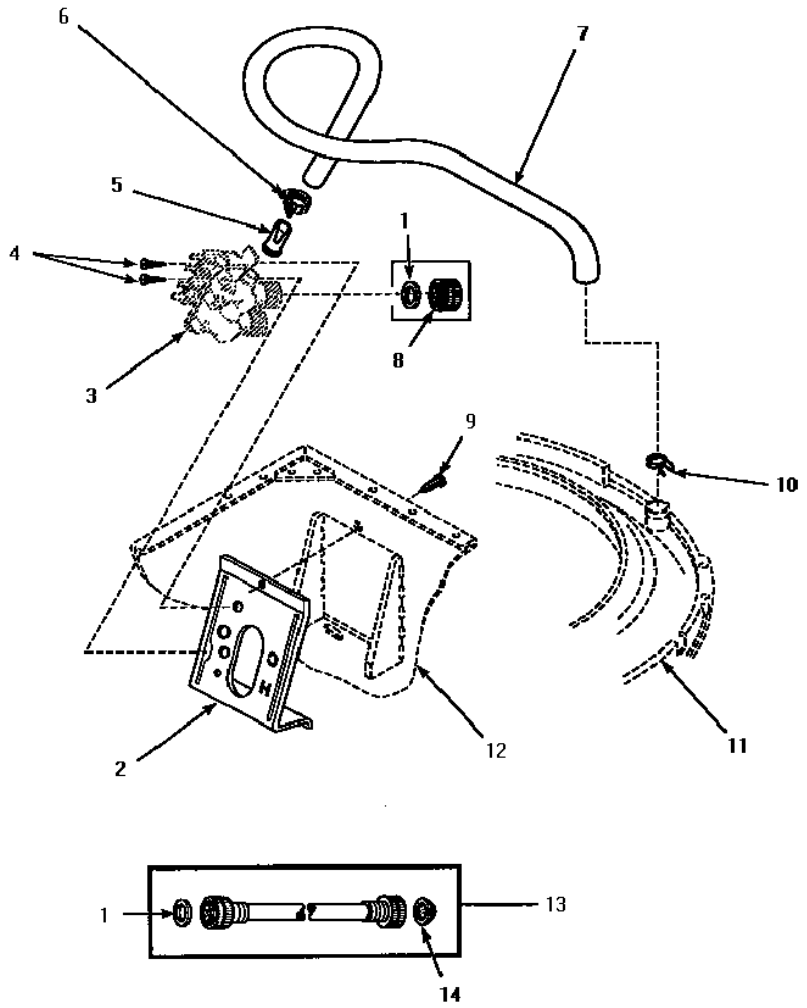

LW4202L TABLERO

LW4202L TABLERO

1	501086	SCREW, 8B-18X3/8 SLT (S/P)
2	34816	DESCONTINUADO
3	35115	SWITCH, TEMPERATURE 3 P (S/P)
4	40055101	PRESSURE SWITCH
5	Y34826	DIFFUSER, LAMP-CLEAR (S/P)
6	34823	DESCONTINUADO
7	23962	SCREW, 8B-18 X 3/8 IND (S/P)
8	34904	SCREW, 8-18 X 3/8 PHIL PAN HD (S/P)
9	31239	TIMER, 3 CYCLE
10	34815	PANEL, END R.H. (BLK) (S/P)
13	38171	CONTROL MOUNTING PLATE (S/P)
14	35320	PANEL, GRAPHIC-AMANA (S/P)
15	98812	ASSY, TIMER SKIRT
16	34844	KNOB, TIMER
17	34847	ASSY, KNOB-ROTARY

LW4202L MANGUERA

LW4202L MANGUERA

1	20290	WASHER, 19/32 IDX1.031 (S/P)
2	39407	MIXING VALVE MOUNTING BRACKET (S/P)
4	56392	SCREW, 8-18 X 3/8 TAPPI (S/P)
5	22001900	PREVENTOR, BACKFLOW (S/P)
6	25-7867	HOSE CLAMP (S/P)
7	38155	HOSE, MIX VALVE TO TUB (S/P)
8	24145	CAP (S/P)
9	33562	SCREW (S/P)
10	29210	HOSE CLAMP (S/P)
13	202860	HOSE, WATER INLET 5 FEET (S/P)
14	22002960	WASHER, FILTER (S/P)