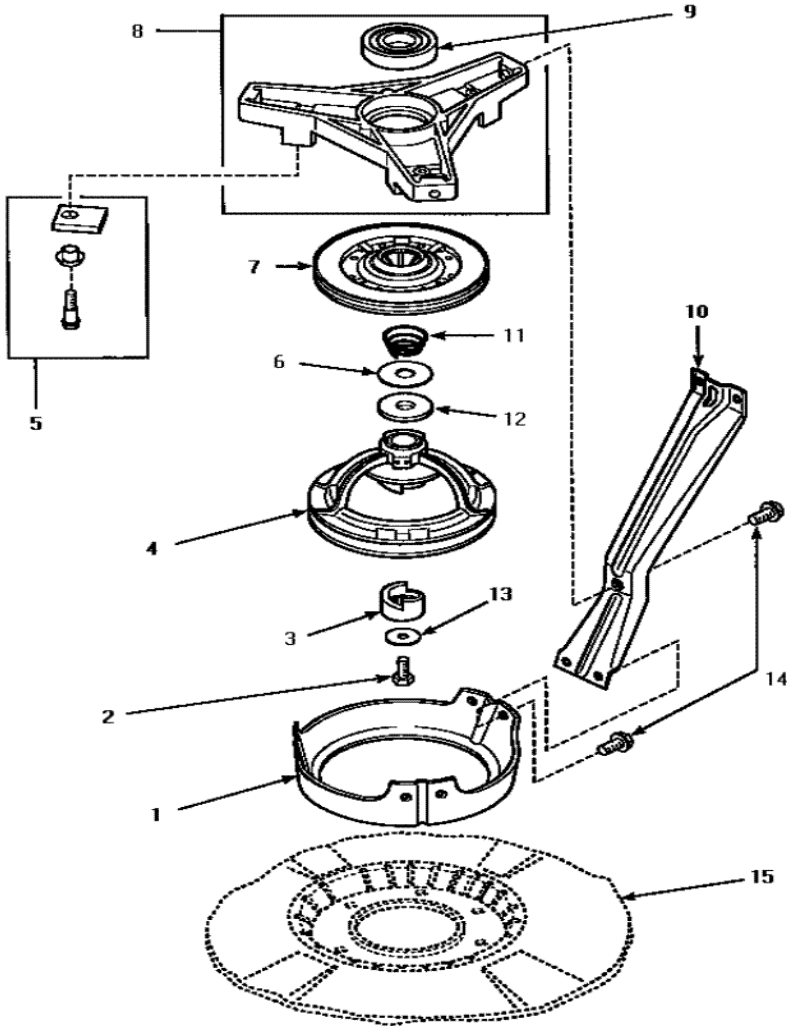

Distribuidor Autorizado

SurteRápido.com

Venta de Refacciones
Electrodomesticas

LW4202L SOPORTE BALERO