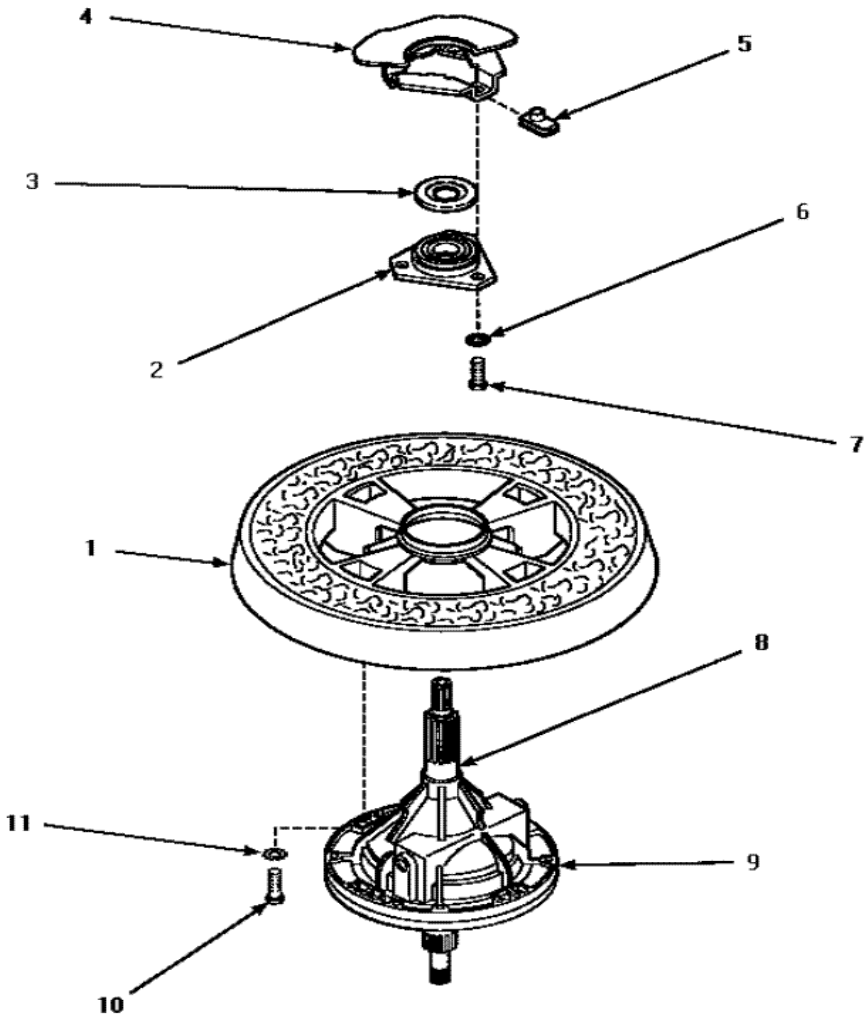

LW4202L TINA

LW4202L TINA

1	40008501	PRESSURE BULB
2	21036	CLIP, CABLE (S/P)
5	36025P	OUTER TUB COVER ASSEMBLY (S/P)
6	32857	GASKET, TUB COVER SMALL
7	34438P	ASSY, OUTER TUB (S/P)
8	27926	PLATE, LEG .063 (S/P)
9	35369	SCREW (S/P)
11	35948	SPRING, LEG-LARGE TUB
12	500049	STICKER (S/P)
13	40037801	GROMMET

LW4202L SWITCH

LW4202L SWITCH

1	33442	DESCONTINUADO
2	33443	SPRING (S/P)
3	23962	SCREW, 8B-18 X 3/8 IND (S/P)
5	27001095	SWITCH
6	33433	CLIP, HOLDER-SWITCH (S/P)
7	36510	SCREW (S/P)
8	36497P	KIT, SWITCH HOLDER (S/P)
9	33441	ARM, ACTUATOR (S/P)

LW4202L TRANSMISION

LW4202L TRANSMISION

1	34731	ASSY, BALANCE RING-COMPL (S/P)
2	40004201P	BEARING HOUSING ASSEMBLY
3	27187	FLINGER
5	27222	NUT, RETAINER 5/16-18
6	4366	LOCKWASHER, 5/16INTSHKP (S/P)
7	1355	SCREW (S/P)
8	27604P	NEVER-SEEZE 1 OZ TUBE (S/P)
9	34526	TRANSMISSION ASSEMBLY (S/P)
10	27200	DESCONTINUADO
11	2431	LOCKWASHER, 1/4 EXT SHK (S/P)