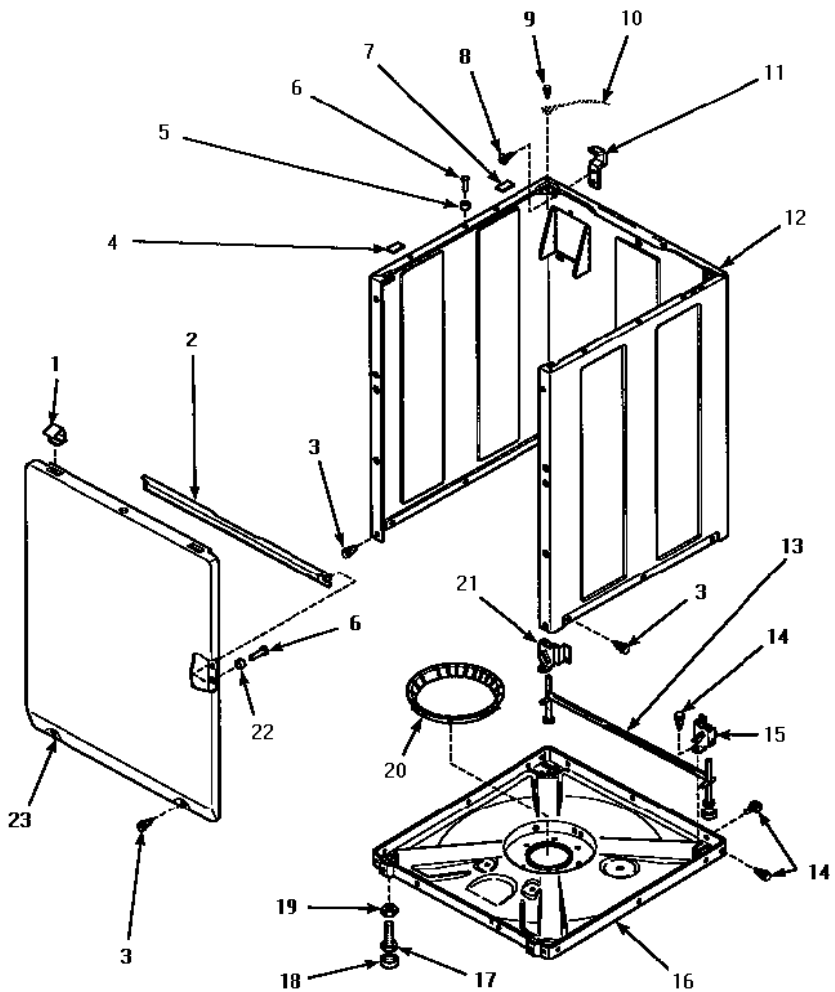

LW4202L TINA

LW4202L TINA

1	40008301	SPLINED INSERT
2	40016301	LOCKNUT
3	R9900189	HUB AND TRANSMISSION TUBE SEAL
4	39240P	WASHTUB W PORCELAIN (S/P)
5	35035	GUARD, CLOTHES
6	27202	CAP SCREW (S/P)
7	28094	GASKET (S/P)
8	39371	LINT FILTER (S/P)
9	R9900552	HUB & SEAL KIT

Distribuidor Autorizado

SurteRápido.com

Venta de Refacciones
Electrodomesticas

LW4202L MANGUERA DESAGUE

LW4202L MANGUERA DESAGUE

2	562P3	SIPHON KIT
3	285655	HOSE CLAMP (S/P)
4	36014	CLIP, RETAINER-HOSE (S/P)
5	8539404	STRAP, STANDPIPE BEAD (S/P)
6	22003814	SLEEVE, DRAIN HOSE (S/P)
8	32219	RELIEF, STRAIN (S/P)
9	40053901	DRAIN HOSE
10	35487	DESCONTINUADO
11	285655	HOSE CLAMP (S/P)
13	35753	HOSE, TUB TO PUMP-DDP

LW4202L GABINETE

LW4202L GABINETE

1	35865	CLIP, HOLD-DOWN FRONT PANEL (S/P)
2	Y35097	BRACE, FRT PNL (S/P)
3	27196	SCREW (S/P)
4	Y56128	PAD, BUMPER (S/P)
5	505187	LOCATER, PANEL (S/P)
6	32671	SCREW, TAPPING (S/P)
7	36226	PAD, BUMPER .25 (S/P)
8	34499	SCREW, NO.10B X 1/4 TAP IN HX (S/P)
9	56392	SCREW, 8-18 X 3/8 TAPPI (S/P)
11	Y27103	HINGE, HOLD-DOWN LUG (S/P)
12	34475HP	KIT, SERVICE CABINET (S/P)
12	38612WP	CABINET (S/P)
12	38612LP	CABINET (S/P)
13	34443	ASSY, LEG & STABILIER (S/P)
14	35148	SCREW, 1/4-14 X 3/8 HX HD (S/P)
15	36036	BRACKET, SLL-RIGHT (S/P)
16	34434P	ASSY NUT/LEG BASE
17	34319	LEVELING LEG
18	40016001	RUBBER FOOT
19	40038101	LOCKNUT (S/P)
20	36108	SNUBBER PAD & ISOLATOR
21	36037	BRACKET, SLL-LEFT (S/P)
22	28102	LOCATOR, PANEL (S/P)
23	34656WP	ASSY, FRONT PANEL (S/P)
23	34656LP	ASSY, FRONT PANEL (S/P)
23	34656HP	ASSY, FRONT PANEL (S/P)