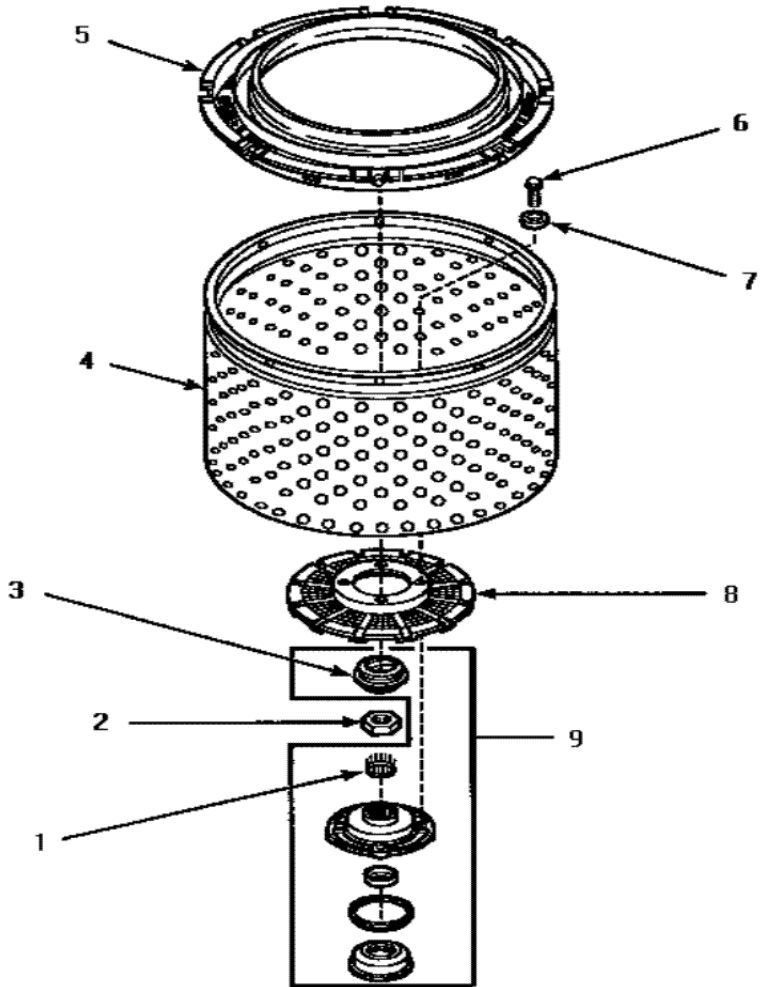

LW4202L CUBIERTA

LW4202L CUBIERTA

1	34776	DISPENSER, BLEACH (S/P)
2	36437	HINGE, LID R
3	35112	BUMPER, HINGE-STOP (S/P)
4	40008201	BUSHING (S/P)
5	36438	HINGE, LID LEFT
6	34338	GASKET, HINGE (S/P)
7	34337	SCREW (S/P)
8	40038001	BUMPER (S/P)
9	33541HP	DESCONTINUADO
9	33541WP	LID, W/INSTRUCTIONS (S/P)
9	33541LP	LID, W/INSTRUCTIONS (S/P)
10	37782	PANEL, BACK HOOD (USE 37782) (S/P)
11	23962	SCREW, 8B-18 X 3/8 IND (S/P)
13	52909	SCREW, 10B-16 X 1/2 HEX (S/P)
14	211881	STRAIN RELIEF (S/P)
15	652346	DESCONTINUADO
17	40063901	HOLD-DOWN CLIP (S/P)
20	34902LP	ASSY, TOP-AMANA (S/P)
20	34902WP	ASSY, TOP-AMANA (S/P)
20	34902HP	ASSY, TOP-DOMESTIC W/BLEACH (S/P)
21	36034	BRACKET, DIRECTOR-MODULE (S/P)
22	56534	DESCONTINUADO
23	36035	SCREW, 8-18X3/8 PHIL FLT HD (S/P)
25	Y31644	SCREW, 10-24T X 3/4 SEM (S/P)

LW4202L TINA

LW4202L TINA

1	40008301	SPLINED INSERT
2	40016301	LOCKNUT
3	R9900189	HUB AND TRANSMISSION TUBE SEAL
4	39240P	WASHTUB W PORCELAIN (S/P)
5	35035	GUARD, CLOTHES
6	27202	CAP SCREW (S/P)
7	28094	GASKET (S/P)
8	39371	LINT FILTER (S/P)
9	R9900552	HUB & SEAL KIT