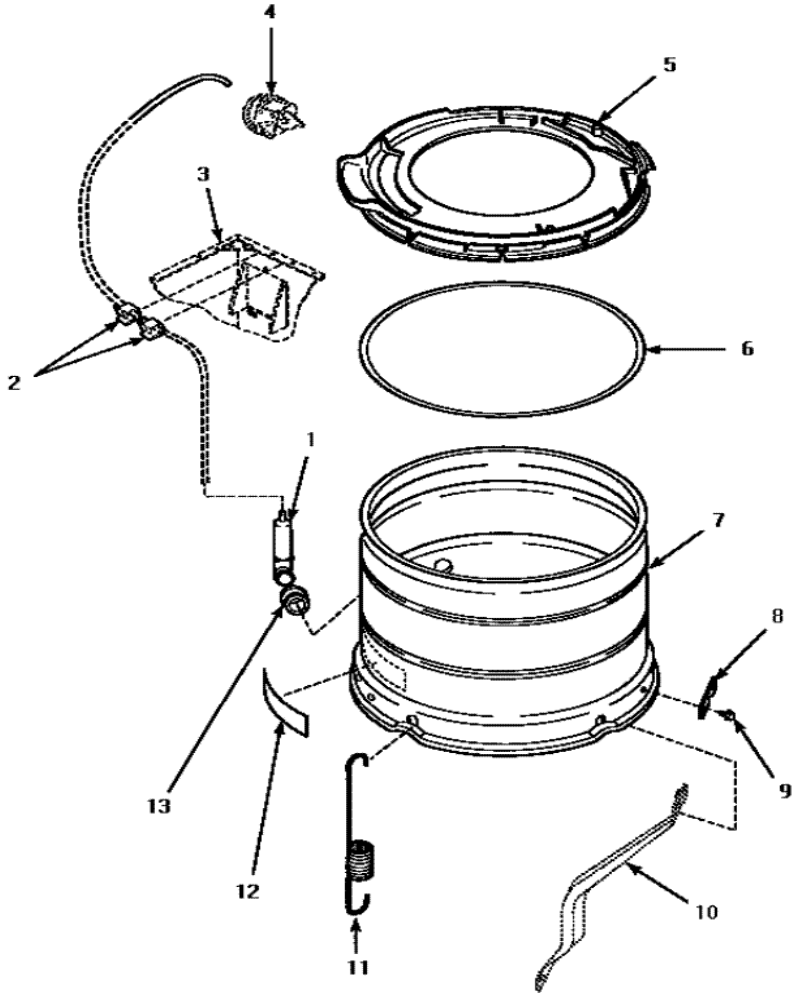

LW4202L MOTOR

LW4202L MOTOR

1	35423	NUT (S/P)
2	34791	POST, MOUNT-MOTOR (S/P)
3	34788	MOUNT, MOTOR (S/P)
4	Y31645	SCREW-10 16 X.44 (S/P)
5	27171	DESCONTINUADO
6	35632	SWITCH, MOTOR
7	40112301	MOTOR SHIELD (S/P)
8	35139	DESCONTINUADO
9	38034P	MOTOR ASSEMBLY, TWO SPEED, 120 (S/P)
9	27001215	MOTOR ASSEMBLIES
10	23750	DESCONTINUADO
11	27001225	NUT, HEX JAM 1/4-20L (S/P)
12	34890	DESCONTINUADO
13	30620	DESCONTINUADO
14	2221070	LOCKNUT (S/P)
15	40041002	IDLER LEVER
16	40054701	WASHER (S/P)
17	27229	SHOULDER BOLT (S/P)
18	28849	CLIP, SPRING
19	28800	WHEEL, IDLER
20	37366	SPRING
21	28802	SHAFT, IDLER
22	Y29443	WASHER, FELT (S/P)
23	23748	RING, RETAINING (S/P)
24	52549	WASHER, 501 ID X3/4 ODX (S/P)
25	Y34565	SCREW (S/P)
26	27001233	PUMP ASSEMBLY
27	28808	BELT, AGITATE & SPIN

LW4202L TINA

LW4202L TINA

1	40008501	PRESSURE BULB
2	21036	CLIP, CABLE (S/P)
5	36025P	OUTER TUB COVER ASSEMBLY (S/P)
6	32857	GASKET, TUB COVER SMALL
7	34438P	ASSY, OUTER TUB (S/P)
8	27926	PLATE, LEG .063 (S/P)
9	35369	SCREW (S/P)
11	35948	SPRING, LEG-LARGE TUB
12	500049	STICKER (S/P)
13	40037801	GROMMET