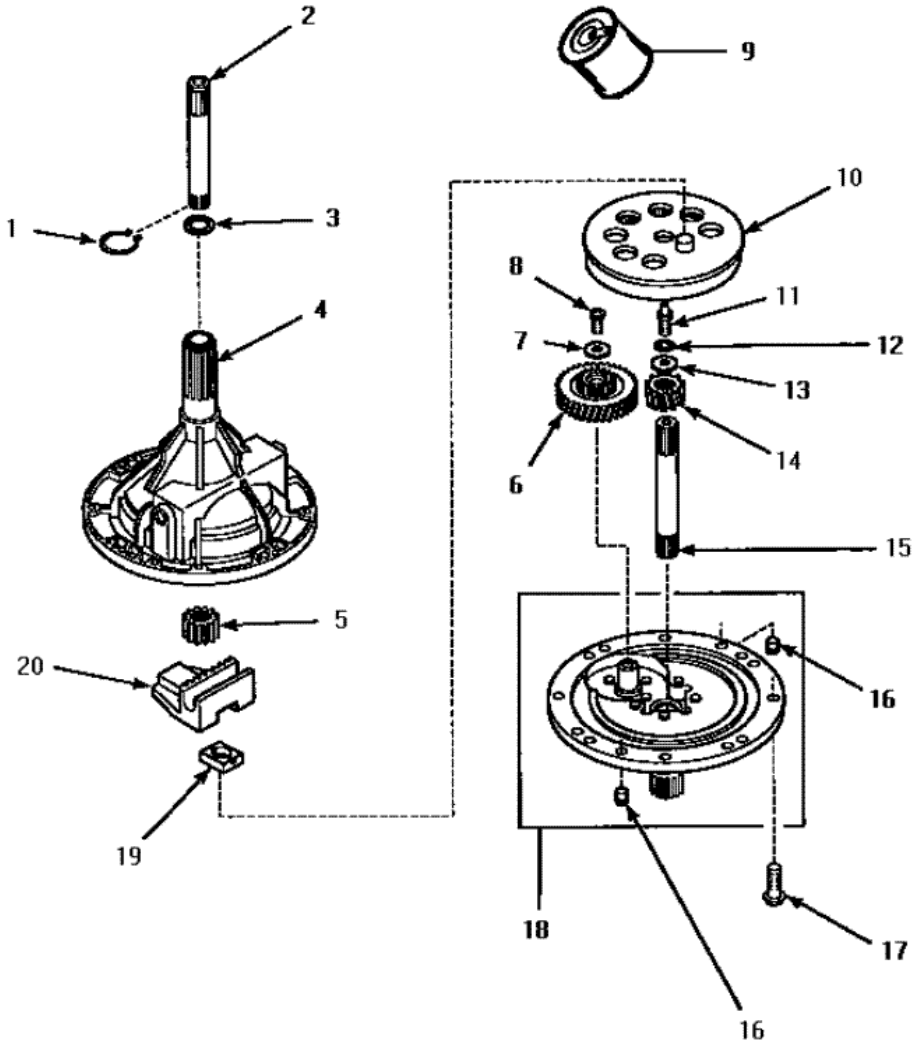

LW4202L TRANSMISION

LW4202L TRANSMISION

1	27197	RING, RETAINING
2	36570	SHAFT, OUTPUT
3	35092	WASHER, 3628ID X 1.00 X .056 (S/P)
4	33223P	ASSY, TRANSMISSION CASE (S/P)
5	27003	PINION, AGITATOR
6	29161	GEAR, REDUCTION (S/P)
7	29260	WASHER (S/P)
8	29273	SCREW, 1/4-20 X 3/8 (S/P)
9	27243P	DESCONTINUADO
10	26577	ASSY, GEAR & STUD
11	27030	SCREW, 1/4-20 SPECIAL (S/P)
12	21456	LOCKWASHER, 1/4 INTSHKP (S/P)
13	40041501	WASHER
14	29160	PINION, DRIVE
15	34853	SHAFT, INPUT (S/P)
16	27172	PIN, DOWEL (S/P)
17	32814	SCREW, 1/4-20X7/8 SERRA (S/P)
18	38290	DESCONTINUADO
19	26493	SLIDE
20	Y31526	RACK

LW4202L TINA

LW4202L TINA

1	40008301	SPLINED INSERT
2	40016301	LOCKNUT
3	R9900189	HUB AND TRANSMISSION TUBE SEAL
4	39240P	WASHTUB W PORCELAIN (S/P)
5	35035	GUARD, CLOTHES
6	27202	CAP SCREW (S/P)
7	28094	GASKET (S/P)
8	39371	LINT FILTER (S/P)
9	R9900552	HUB & SEAL KIT