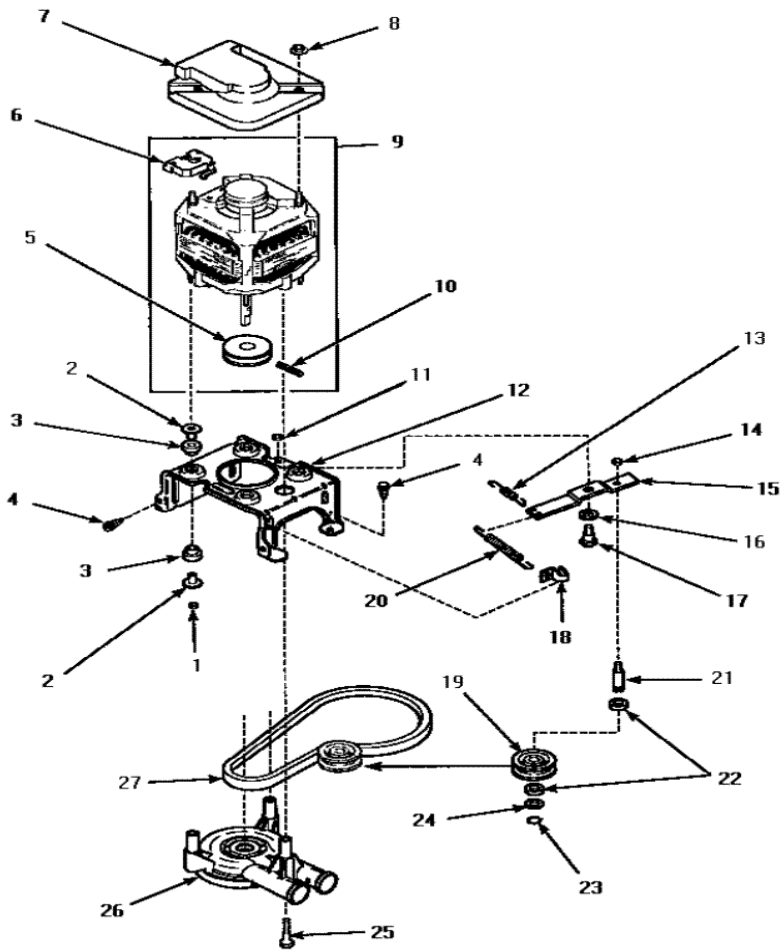

LW4202L MANGUERA

LW4202L MANGUERA

1	20290	WASHER, 19/32 IDX1.031 (S/P)
2	39407	MIXING VALVE MOUNTING BRACKET (S/P)
4	56392	SCREW, 8-18 X 3/8 TAPPI (S/P)
5	22001900	PREVENTOR, BACKFLOW (S/P)
6	25-7867	HOSE CLAMP (S/P)
7	38155	HOSE, MIX VALVE TO TUB (S/P)
8	24145	CAP (S/P)
9	33562	SCREW (S/P)
10	29210	HOSE CLAMP (S/P)
13	202860	HOSE, WATER INLET 5 FEET (S/P)
14	22002960	WASHER, FILTER (S/P)

LW4202L VALVULA

LW4202L VALVULA

1	24134	DESCONTINUADO
2	24132	DESCONTINUADO
3	24130	DESCONTINUADO
4	33930A	SOLENOID, MIXING VALVE (S/P)
5	24128	SLEEVE, LONG (S/P)
6	25817C	SCREW (S/P)
7	34963	VALVE, MIXING (S/P)
8	24129	SLEEVE, SHORT (S/P)
9	23224E	DESCONTINUADO
10	22002960	INLET SCREEN (S/P)

LW4202L MOTOR

LW4202L MOTOR

1	35423	NUT (S/P)
2	34791	POST, MOUNT-MOTOR (S/P)
3	34788	MOUNT, MOTOR (S/P)
4	Y31645	SCREW-10 16 X.44 (S/P)
5	27171	DESCONTINUADO
6	35632	SWITCH, MOTOR
7	40112301	MOTOR SHIELD (S/P)
8	35139	DESCONTINUADO
9	38034P	MOTOR ASSEMBLY, TWO SPEED, 120 (S/P)
9	27001215	MOTOR ASSEMBLIES
10	23750	DESCONTINUADO
11	27001225	NUT, HEX JAM 1/4-20L (S/P)
12	34890	DESCONTINUADO
13	30620	DESCONTINUADO
14	2221070	LOCKNUT (S/P)
15	40041002	IDLER LEVER
16	40054701	WASHER (S/P)
17	27229	SHOULDER BOLT (S/P)
18	28849	CLIP, SPRING
19	28800	WHEEL, IDLER
20	37366	SPRING
21	28802	SHAFT, IDLER
22	Y29443	WASHER, FELT (S/P)
23	23748	RING, RETAINING (S/P)
24	52549	WASHER, 501 ID X3/4 ODX (S/P)
25	Y34565	SCREW (S/P)
26	27001233	PUMP ASSEMBLY
27	28808	BELT, AGITATE & SPIN

LW4202L TINA

LW4202L TINA

1	40008501	PRESSURE BULB
2	21036	CLIP, CABLE (S/P)
5	36025P	OUTER TUB COVER ASSEMBLY (S/P)
6	32857	GASKET, TUB COVER SMALL
7	34438P	ASSY, OUTER TUB (S/P)
8	27926	PLATE, LEG .063 (S/P)
9	35369	SCREW (S/P)
11	35948	SPRING, LEG-LARGE TUB
12	500049	STICKER (S/P)
13	40037801	GROMMET