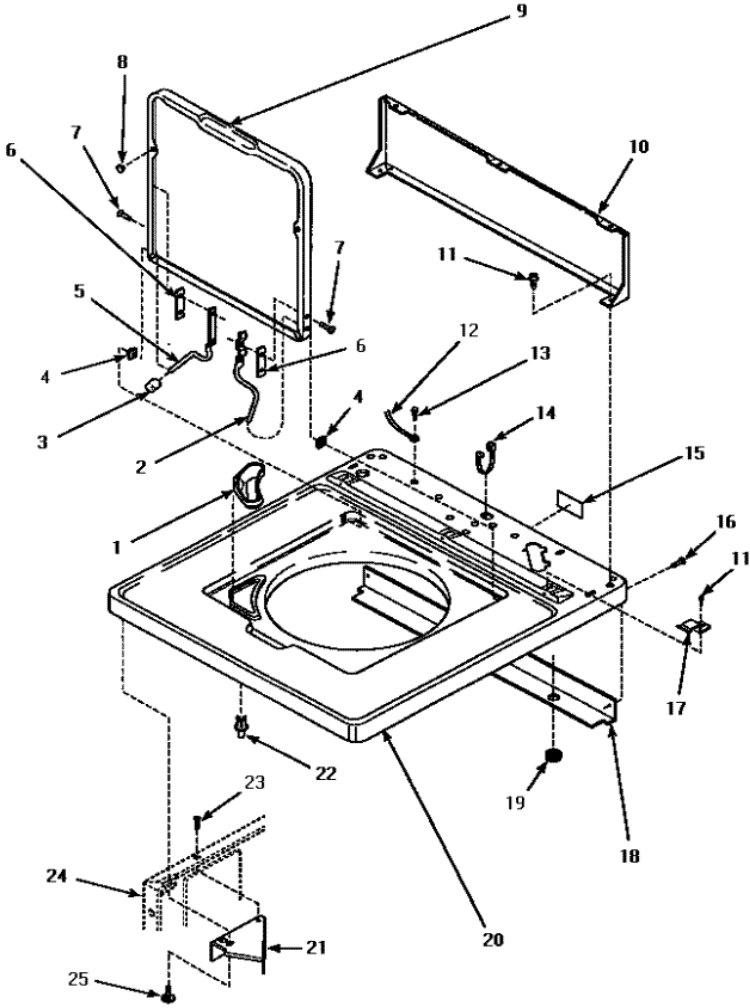

LW4202L CUBIERTA