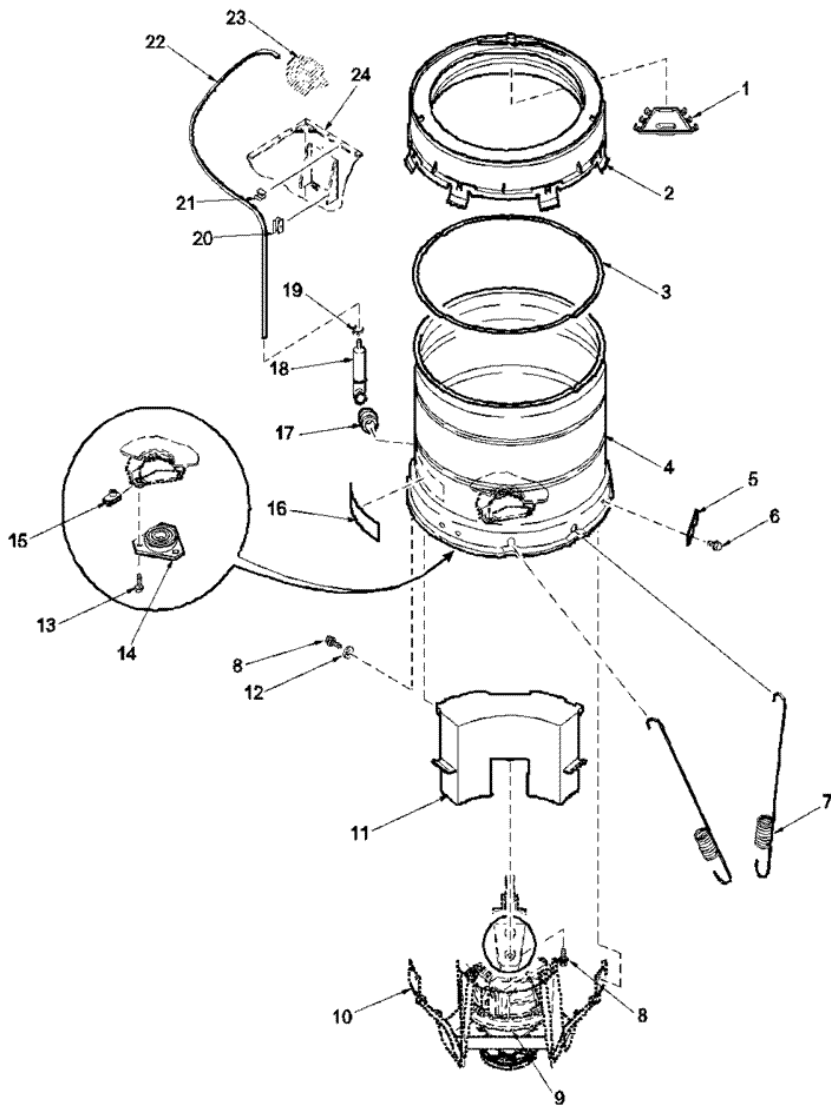

LWA80AW BOMBA

LWA80AW BOMBA

1	38155	HOSE, MIX VALVE TO TU (S/P)
2	503661	SCREW, 10-16X.44 UNS (S/P)
3	29210	HOSE CLAMP (S/P)
4	38612WP	CABINET (S/P)
5	37502	COVER, OUTER TUB DESCONTINUADO
6	20617	HOSE, INLET (8 FT) (S/P)
6	21001467	HOSE, INLET (10 FT) (S/P)
6	202860	HOSE, WATER INLET 5 FEET (S/P)
7	22002960	WASHER, FILTER (S/P)
8	20290	WASHER, 19/32 IDX1.031 (S/P)
9	39407	MIXING VALVE MOUNTING BRACKET (S/P)
10	22002960	INLET SCREEN (S/P)
11	38495	MIXING VALVE (S/P)
12	501086	SCREW, 8B-18X3/8 SLT (S/P)
13	22001900	PREVENTOR, BACKFLOW (S/P)
14	36801	CLAMP, HOSE (S/P)
15	562P3	SIPHON KIT
16	8539404	STRAP, STANDPIPE BEAD (S/P)
17	22003814	SLEEVE, DRAIN HOSE (S/P)
18	36878	STAND PIPE ADAPTER
19	32219	RELIEF, STRAIN DESCONTINUADO
20	40053901	HOSE, DRAIN
21	40044901	HOSE SUPPORT (S/P)
22	27001024	CLAMP, HOSE (S/P)
23	27001233	PUMP ASSEMBLY
24	40094201	TUB-TO-PUMP HOSE (S/P)
25	36014	CLIP, RETAINER-HOSE (S/P)

Distribuidor Autorizado

SurteRápido.com

Venta de Refacciones
Electrodomesticas

LWA80AW TINA

LWA80AW TINA

1	39079	CHANNEL, WATER DESCONTINUADO
2	37502	COVER, OUTER TUB DESCONTINUADO
3	38359	GASKET, TUB COVER LARGE (S/P)
4	37813P	TUB, OUTER-TALL (S/P)
5	27926	PLATE, LEG .063
6	35369	SCREW (S/P)
7	40045202	MODULE SPRINGS
8	37766	SCREW (S/P)
9	12002177	TRANSMISSION ASSEMBLY (S/P)
10	39253	ASSY, WELD & BEARING (S/P)
11	38770	ASSY, COUNTERWEIGHT (S/P)
12	37767	WASHER, ALUMINUM .28X (S/P)
13	36991	SCREW, CAP (S/P)
14	40004201P	BEARING HOUSING ASSEMBLY
15	27222	NUT, RETAINER 5/16-18
16	500049R4	STICKER (S/P)
17	40037801	GROMMET
18	40008501	PRESSURE BULB
19	596669	HOSE CLAMP (S/P)
20	36985	CLIP, HOSE (S/P)
21	21036	CLIP, CABLE (S/P)
22	39125	PRESSURE HOSE DESCONTINUADO
24	38612WP	CABINET (S/P)