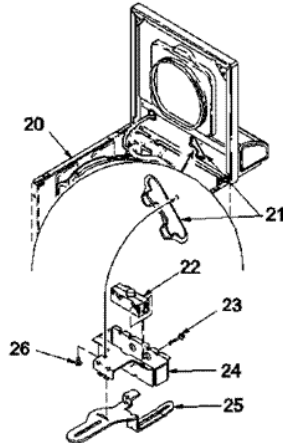

Distribuidor Autorizado

SurteRápido.com

Venta de Refacciones
Electrodomesticas

LWA80AW TRANSMISION

LWA80AW TRANSMISION

1	37981P	TUB-OUTER-SHORT (S/P)
2	12002177	TRANSMISSION ASSEMBLY (S/P)
3	40004001	BEARING
4	39253	ASSY, WELD & BEARING (S/P)
5	R9900474	BRAKE
6	R0000014	BRAKE PAD
7	37836	SCREW
8	40065701	WASHER
9	40063201	WASHER
10	40047102	PULLEY ASSY
11	39788	BASE (S/P)
12	40037401	FRICTION RING
13	27220	SCREW (S/P)
14	40041501	WASHER
15	40047402	HELIX (S/P)
16	Y36570	SHAFT, OUTPUT
17	35092	WASHER, 3628ID X 1.00 X .056
18	27243P	OIL, CW TRANSMISSION F- DESCONTINUADO
19	26577	ASSY, GEAR & STUD (S/P)
20	27030	SCREW, 1/4-20 SPECIAL DESCONTINUADO
21	21456	LOCKWASHER, 1/4 INTSHKP (S/P)
22	40041501	WASHER
23	37405	PINION, DRIVE DESCONTINUADO
24	38268	SHAFT, INPUT (S/P)
25	32814	SCREW, 1/4-20X7/8 SERRA (S/P)
26	12002177	TRANSMISSION ASSEMBLY (S/P)
27	Y37471	ASSY, TRANSMISSION COVER (S/P)
28	37404	GEAR, REDUCTION (S/P)
29	29260	WASHER (S/P)
30	29273	SCREW, 1/4-20 X 3/8 (S/P)
31	Y31526	RACK

LWA80AW CUBIERTA

LWA80AW CUBIERTA

1	37827WP	LOADING DOOR (S/P)
2	37782	CONTROL HOOD BACK PANEL (S/P)
3	23962	SCREW, 8B-18 X 3/8 IND (S/P)
4	52909	SCREW, 10B-16 X 1/2 HEX (S/P)
5	24903	STICKER, DISCONNECT POW (S/P)
6	2-11881	STRAIN RELIEF
7	40063901	HOLD-DOWN CLIP (S/P)
8	37992WP	TOP, HOME W/BLEACH DESCONTINUADO
9	36519	CLIP (S/P)
10	501086	SCREW, 8B-18X3/8 SLT (S/P)
11	Y31644	SCREW, 10-24T X 3/4 SEM (S/P)
12	38238WP	FRONT PANEL DESCONTINUADO
13	40034202	CLIP (S/P)
14	40093901	BLEACH DISPENSER (S/P)
15	40008201	BUSHING (S/P)
16	34337	SCREW (S/P)
17	36437	HINGE, LID R
18	36513	HINGE, LEFT (S/P)
19	40038001	BUMPER (S/P)
20	34475WP	CABINET (S/P)
21	37992WP	TOP, HOME W/BLEACH DESCONTINUADO
22	27001095	SWITCH
23	36510	SCREW (S/P)
24	40009801	SWITCH HOLDER
25	40009701	ACTUATOR ARM
26	23962	SCREW, 8B-18 X 3/8 IND (S/P)