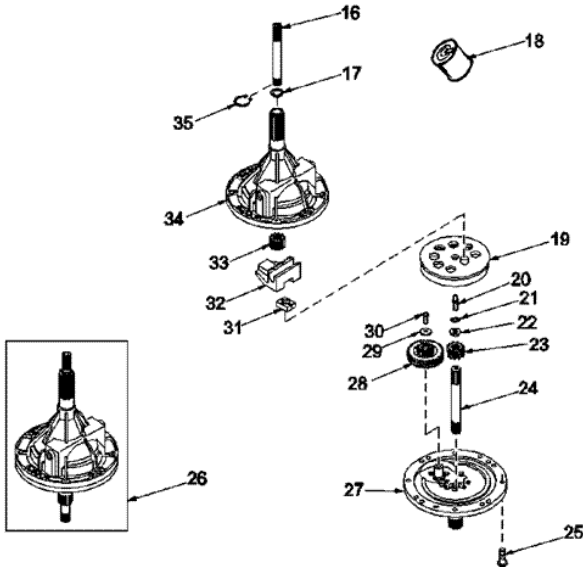

LWA80AW AGITADOR

LWA80AW AGITADOR

1	27202	CAP SCREW (S/P)
2	28094	GASKET (S/P)
3	R9900144	WASHER (LARGE RING FOR TUB) (S/P)
4	27001052	BALANCE RING (S/P)
5	R9900144	WASHTUB (S/P)
6	39112	LINT FILTER
7	R9900552	HUB AND SEAL KIT
8	40008301	SPLINED INSERT
9	40016301	LOCKNUT
10	40016101	SEAL
11	R9900189	DRIVE BELL & SEAL KIT
12	34288	SHOULDER SCREW USE 3429900
13	36472	O-RING (S/P)
14	40008401	PLUG DESCONTINUADO
15	40000501W	AGITATOR
16	40002101W	FABRIC SOFTENER DISPENSER

Distribuidor Autorizado

SurteRápido.com

Venta de Refacciones
Electrodomesticas

LWA80AW TRANSMISION

LWA80AW TRANSMISION

1	37981P	TUB-OUTER-SHORT (S/P)
2	12002177	TRANSMISSION ASSEMBLY (S/P)
3	40004001	BEARING
4	39253	ASSY, WELD & BEARING (S/P)
5	R9900474	BRAKE
6	R0000014	BRAKE PAD
7	37836	SCREW
8	40065701	WASHER
9	40063201	WASHER
10	40047102	PULLEY ASSY
11	39788	BASE (S/P)
12	40037401	FRICTION RING
13	27220	SCREW (S/P)
14	40041501	WASHER
15	40047402	HELIX (S/P)
16	Y36570	SHAFT, OUTPUT
17	35092	WASHER, 3628ID X 1.00 X .056
18	27243P	OIL, CW TRANSMISSION F- DESCONTINUADO
19	26577	ASSY, GEAR & STUD (S/P)
20	27030	SCREW, 1/4-20 SPECIAL DESCONTINUADO
21	21456	LOCKWASHER, 1/4 INTSHKP (S/P)
22	40041501	WASHER
23	37405	PINION, DRIVE DESCONTINUADO
24	38268	SHAFT, INPUT (S/P)
25	32814	SCREW, 1/4-20X7/8 SERRA (S/P)
26	12002177	TRANSMISSION ASSEMBLY (S/P)
27	Y37471	ASSY, TRANSMISSION COVER (S/P)
28	37404	GEAR, REDUCTION (S/P)
29	29260	WASHER (S/P)
30	29273	SCREW, 1/4-20 X 3/8 (S/P)
31	Y31526	RACK