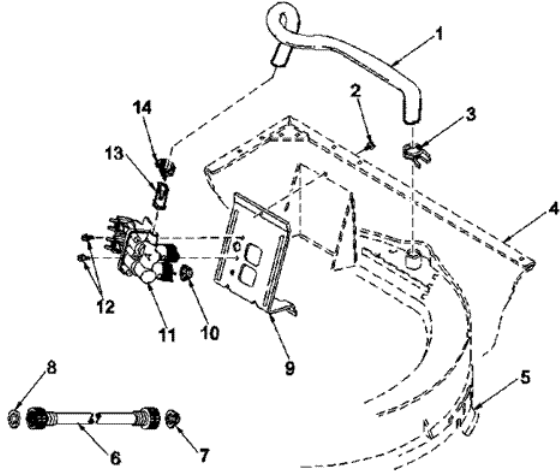

34	293P4	SEAL TOOL (S/P)
35	273P4	TUB COVER GASKET TOOL (S/P)
36	254P4P	AGITATOR HOOKS (S/P)
999	555P3	KIT, TOOL DESCONTINUADO
999	38771	ASSY, WIRE HARNESS-BA (S/P)
999	38872	ASSY, WIRE HARN-HOOD (S/P)

LWA80AW BOMBA