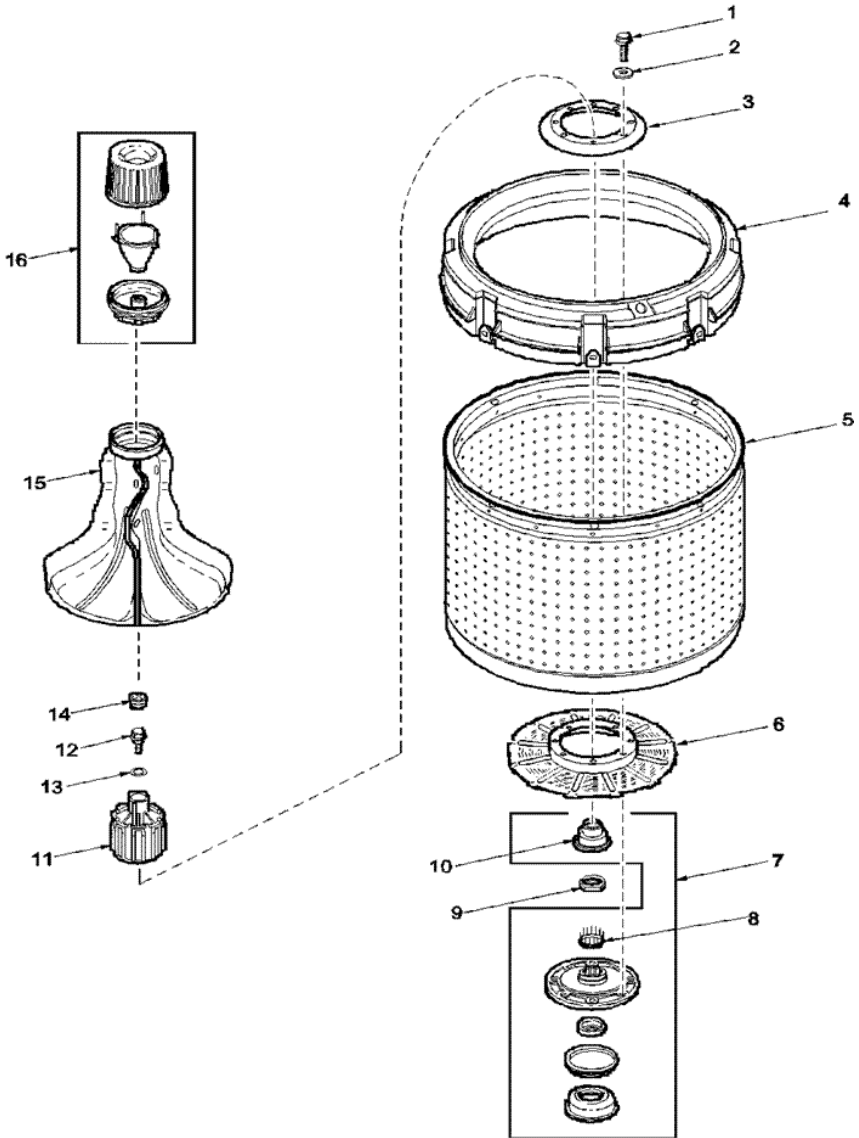

LWA80AW AGITADOR

LWA80AW AGITADOR

1	27202	CAP SCREW (S/P)
2	28094	GASKET (S/P)
3	R9900144	WASHER (LARGE RING FOR TUB) (S/P)
4	27001052	BALANCE RING (S/P)
5	R9900144	WASHTUB (S/P)
6	39112	LINT FILTER
7	R9900552	HUB AND SEAL KIT
8	40008301	SPLINED INSERT
9	40016301	LOCKNUT
10	40016101	SEAL
11	R9900189	DRIVE BELL & SEAL KIT
12	34288	SHOULDER SCREW USE 3429900
13	36472	O-RING (S/P)
14	40008401	PLUG DESCONTINUADO
15	40000501W	AGITATOR
16	40002101W	FABRIC SOFTENER DISPENSER

Distribuidor Autorizado

SurteRápido.com

Venta de Refacciones
Electrodomesticas

LWA80AW TRANSMISION

LWA80AW TRANSMISION

1	37981P	TUB-OUTER-SHORT (S/P)
2	12002177	TRANSMISSION ASSEMBLY (S/P)
3	40004001	BEARING
4	39253	ASSY, WELD & BEARING (S/P)
5	R9900474	BRAKE
6	R0000014	BRAKE PAD
7	37836	SCREW
8	40065701	WASHER
9	40063201	WASHER
10	40047102	PULLEY ASSY
11	39788	BASE (S/P)
12	40037401	FRICTION RING
13	27220	SCREW (S/P)
14	40041501	WASHER
15	40047402	HELIX (S/P)
16	Y36570	SHAFT, OUTPUT
17	35092	WASHER, 3628ID X 1.00 X .056
18	27243P	OIL, CW TRANSMISSION F- DESCONTINUADO
19	26577	ASSY, GEAR & STUD (S/P)
20	27030	SCREW, 1/4-20 SPECIAL DESCONTINUADO
21	21456	LOCKWASHER, 1/4 INTSHKP (S/P)
22	40041501	WASHER
23	37405	PINION, DRIVE DESCONTINUADO
24	38268	SHAFT, INPUT (S/P)
25	32814	SCREW, 1/4-20X7/8 SERRA (S/P)
26	12002177	TRANSMISSION ASSEMBLY (S/P)
27	Y37471	ASSY, TRANSMISSION COVER (S/P)
28	37404	GEAR, REDUCTION (S/P)
29	29260	WASHER (S/P)
30	29273	SCREW, 1/4-20 X 3/8 (S/P)
31	Y31526	RACK