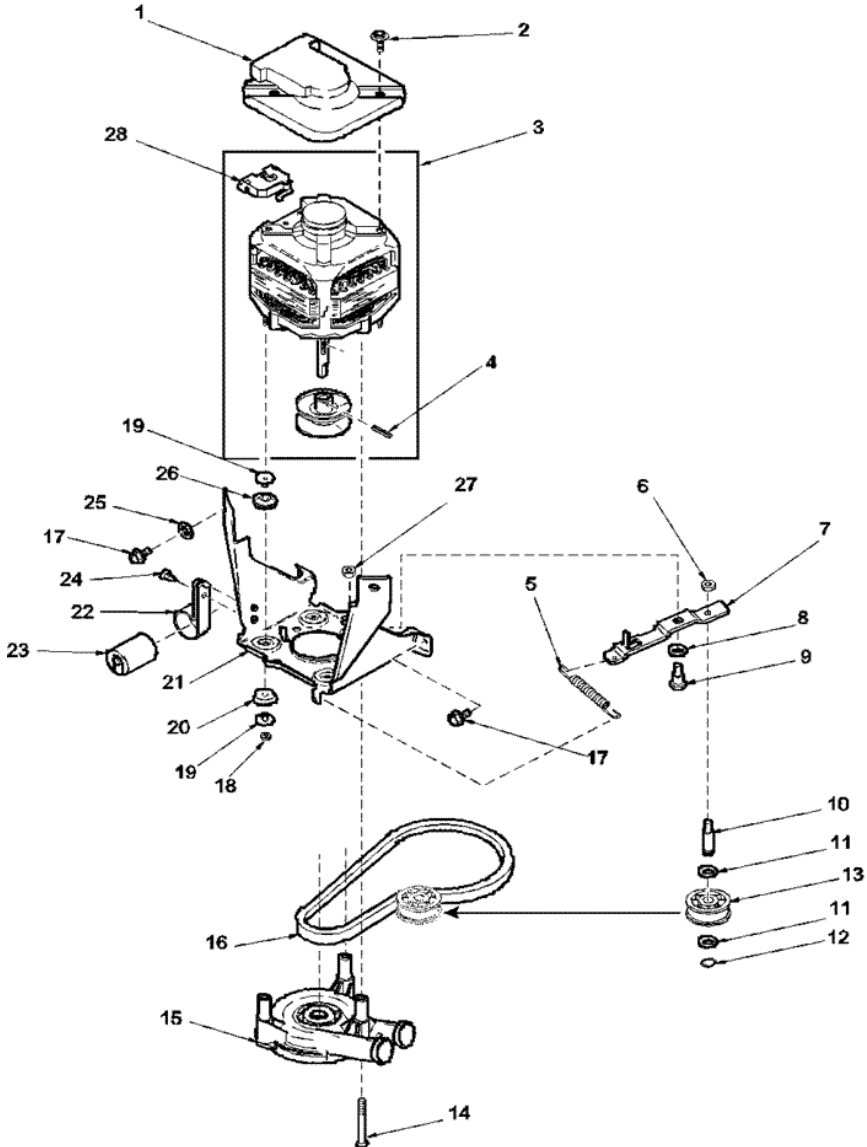

Distribuidor Autorizado

SurteRápido.com

Venta de Refacciones
Electrodomesticas

LWA80AW MOTOR