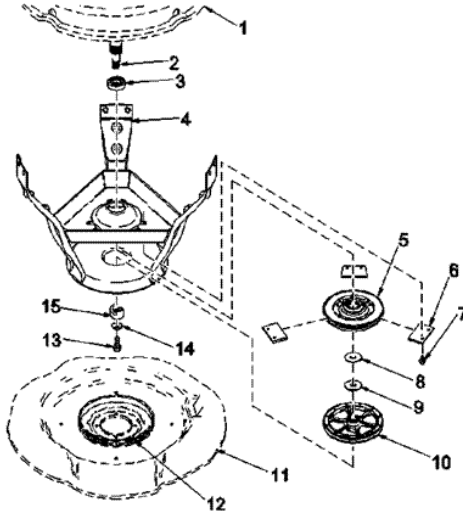

LWA80AW AGITADOR

LWA80AW AGITADOR

1	27202	CAP SCREW (S/P)
2	28094	GASKET (S/P)
3	R9900144	WASHER (LARGE RING FOR TUB) (S/P)
4	27001052	BALANCE RING (S/P)
5	R9900144	WASHTUB (S/P)
6	39112	LINT FILTER
7	R9900552	HUB AND SEAL KIT
8	40008301	SPLINED INSERT
9	40016301	LOCKNUT
10	40016101	SEAL
11	R9900189	DRIVE BELL & SEAL KIT
12	34288	SHOULDER SCREW USE 3429900
13	36472	O-RING (S/P)
14	40008401	PLUG DESCONTINUADO
15	40000501W	AGITATOR
16	40002101W	FABRIC SOFTENER DISPENSER

Distribuidor Autorizado

SurteRápido.com

Venta de Refacciones
Electrodomesticas

LWA80AW TRANSMISION

LWA80AW TRANSMISION

1	37981P	TUB-OUTER-SHORT (S/P)
2	12002177	TRANSMISSION ASSEMBLY (S/P)
3	40004001	BEARING
4	39253	ASSY, WELD & BEARING (S/P)
5	R9900474	BRAKE
6	R0000014	BRAKE PAD
7	37836	SCREW
8	40065701	WASHER
9	40063201	WASHER
10	40047102	PULLEY ASSY
11	39788	BASE (S/P)
12	40037401	FRICTION RING
13	27220	SCREW (S/P)
14	40041501	WASHER
15	40047402	HELIX (S/P)
16	Y36570	SHAFT, OUTPUT
17	35092	WASHER, 3628ID X 1.00 X .056
18	27243P	OIL, CW TRANSMISSION F- DESCONTINUADO
19	26577	ASSY, GEAR & STUD (S/P)
20	27030	SCREW, 1/4-20 SPECIAL DESCONTINUADO
21	21456	LOCKWASHER, 1/4 INTSHKP (S/P)
22	40041501	WASHER
23	37405	PINION, DRIVE DESCONTINUADO
24	38268	SHAFT, INPUT (S/P)
25	32814	SCREW, 1/4-20X7/8 SERRA (S/P)
26	12002177	TRANSMISSION ASSEMBLY (S/P)
27	Y37471	ASSY, TRANSMISSION COVER (S/P)
28	37404	GEAR, REDUCTION (S/P)
29	29260	WASHER (S/P)
30	29273	SCREW, 1/4-20 X 3/8 (S/P)
31	Y31526	RACK