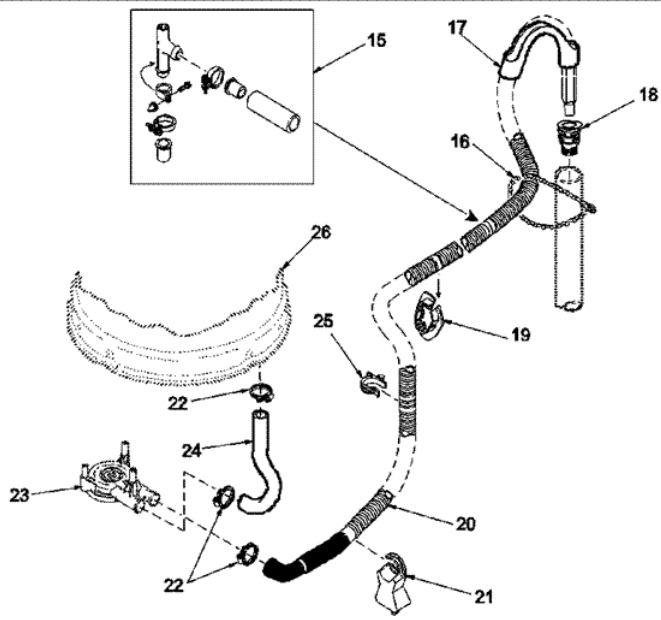

34	293P4	SEAL TOOL (S/P)
35	273P4	TUB COVER GASKET TOOL (S/P)
36	254P4P	AGITATOR HOOKS (S/P)
999	555P3	KIT, TOOL DESCONTINUADO
999	38771	ASSY, WIRE HARNESS-BA (S/P)
999	38872	ASSY, WIRE HARN-HOOD (S/P)

LWA80AW BOMBA