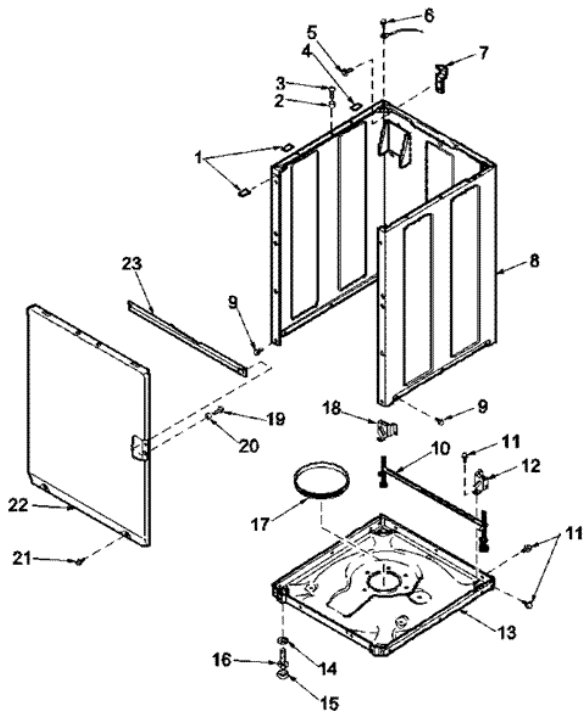

LWA80AW TABLERO

LWA80AW TABLERO

1	38231W	COVER, TOP DESCONTINUADO
2	23962	SCREW, 8B-18 X 3/8 IND (S/P)
3	40046601	TEMPERATURE SWITCH (S/P)
4	40055101	PRESSURE SWITCH
5	40039501	ACTION SWITCH
6	34904	SCREW, 8-18 X 3/8 PHIL PAN HD (S/P)
7	37922	TIMER, 115V/60HZ 6 CYCL (S/P)
8	501086	SCREW, 8B-18X3/8 SLT (S/P)
9	40012701W	CAP-END RH DESCONTINUADO
10	37782	CONTROL HOOD BACK PANEL (S/P)
11	37992WP	TOP, HOME W/BLEACH DESCONTINUADO
12	40063901	HOLD-DOWN CLIP (S/P)
13	38171	PANEL, CONTROL SUPPORT (S/P)
14	B5733302	GROUND CLIP (S/P)
15	38558W	PANEL, GRAPHIC-AMANA (S/P)
16	36700W	KNOB SKIRT (S/P)
17	35333W	KNOB, TIMER (S/P)
18	38424W	SWITCH, ROCKER (WHT) (S/P)
19	36701W	KNOB (WHITE) (S/P)
20	40012702W	CAP-END LH DESCONTINUADO

Distribuidor Autorizado

SurteRápido.com

Venta de Refacciones
Electrodomesticas

LWA80AW GABINETE

LWA80AW GABINETE

1	Y56128	PAD, BUMPER (S/P)
2	505187	LOCATER, PANEL (S/P)
3	32671	SCREW, TAPPING (S/P)
4	36226	PAD, BUMPER .25 (S/P)
5	34499	SCREW, No.10B X 1/4 TAP IN HX (S/P)
6	51784	SCREW, 10B-16 X 1/2 HEX (S/P)
7	27103	HINGE, HOLD-DOWN LUG
8	38612WP	CABINET (S/P)
9	27196	SCREW (S/P)
10	34443	ASSY, LEG & STABILIER (S/P)
11	35148	SCREW, 1/4-14 X 3/8 HX HD (S/P)
12	36036	BRACKET, SLL-RIGHT (S/P)
13	39788	BASE (S/P)
14	40038101	LOCKNUT (S/P)
15	40016001	RUBBER FOOT
16	22003428	LEVELING LEG
17	40037401	FRICTION RING
18	36037	BRACKET, SLL-LEFT (S/P)
19	32671	SCREW, TAPPING (S/P)
20	28102	LOCATOR, PANEL (S/P)
21	38272	SCREW (S/P)
22	38335WP	FRONT PANEL (S/P)
23	Y35097	BRACE, FRT PNL (S/P)
24	27001185	WASHER SHIPPING BRACE DESCONTINUADO
25	27001185	SHIPPING PLUG DESCONTINUADO
26	321P4	HOOK, SPRING (S/P)
27	306P4	HEX WRENCH (S/P)
28	282P4	T25 TAMPER RESISTANT BIT (S/P)
29	24161	TORX BIT HOLDER (S/P)
30	305P4	TOOL, TRANSMISSION PI (S/P)
31	294P4	BELL TOOL
32	294P4B	DRIVE BELL BOLT (S/P)
33	294P4A	JAW, DRIVE BELL TOOL (S/P)