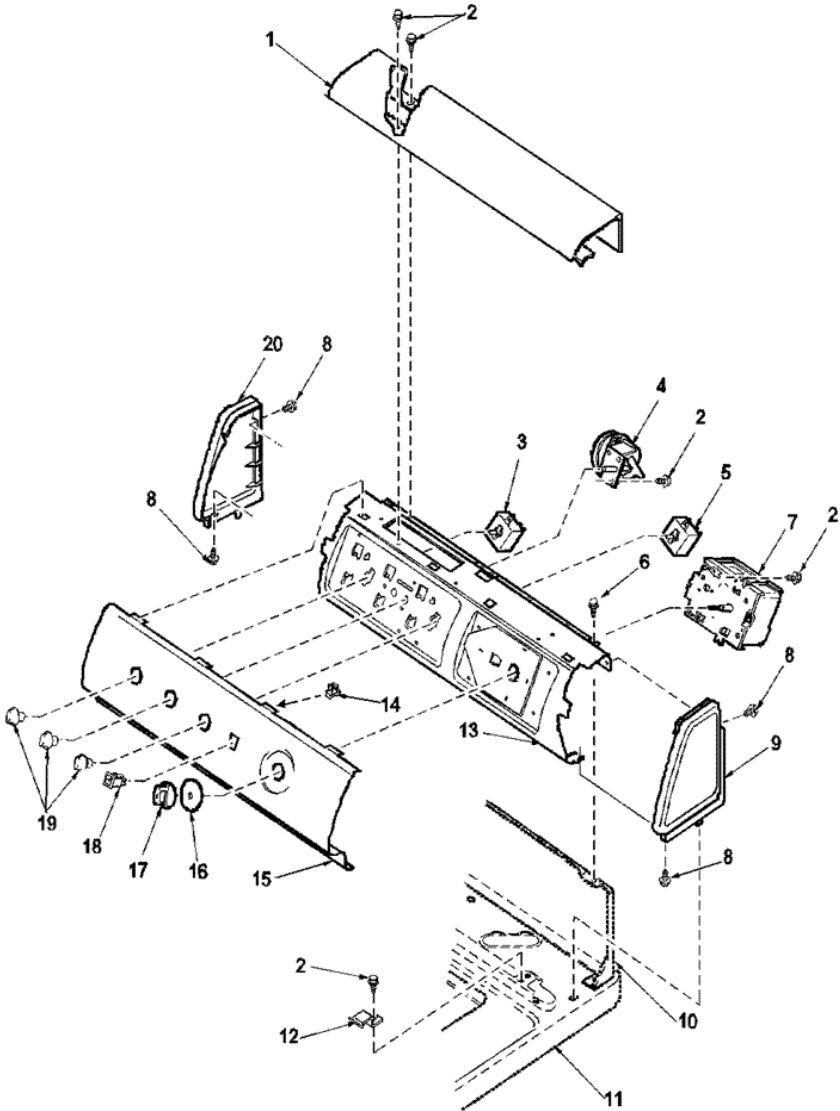

LWA80AW CUBIERTA

LWA80AW CUBIERTA

1	37827WP	LOADING DOOR (S/P)
2	37782	CONTROL HOOD BACK PANEL (S/P)
3	23962	SCREW, 8B-18 X 3/8 IND (S/P)
4	52909	SCREW, 10B-16 X 1/2 HEX (S/P)
5	24903	STICKER, DISCONNECT POW (S/P)
6	2-11881	STRAIN RELIEF
7	40063901	HOLD-DOWN CLIP (S/P)
8	37992WP	TOP, HOME W/BLEACH DESCONTINUADO
9	36519	CLIP (S/P)
10	501086	SCREW, 8B-18X3/8 SLT (S/P)
11	Y31644	SCREW, 10-24T X 3/4 SEM (S/P)
12	38238WP	FRONT PANEL DESCONTINUADO
13	40034202	CLIP (S/P)
14	40093901	BLEACH DISPENSER (S/P)
15	40008201	BUSHING (S/P)
16	34337	SCREW (S/P)
17	36437	HINGE, LID R
18	36513	HINGE, LEFT (S/P)
19	40038001	BUMPER (S/P)
20	34475WP	CABINET (S/P)
21	37992WP	TOP, HOME W/BLEACH DESCONTINUADO
22	27001095	SWITCH
23	36510	SCREW (S/P)
24	40009801	SWITCH HOLDER
25	40009701	ACTUATOR ARM
26	23962	SCREW, 8B-18 X 3/8 IND (S/P)

LWA80AW TABLERO

LWA80AW TABLERO

1	38231W	COVER, TOP DESCONTINUADO
2	23962	SCREW, 8B-18 X 3/8 IND (S/P)
3	40046601	TEMPERATURE SWITCH (S/P)
4	40055101	PRESSURE SWITCH
5	40039501	ACTION SWITCH
6	34904	SCREW, 8-18 X 3/8 PHIL PAN HD (S/P)
7	37922	TIMER, 115V/60HZ 6 CYCL (S/P)
8	501086	SCREW, 8B-18X3/8 SLT (S/P)
9	40012701W	CAP-END RH DESCONTINUADO
10	37782	CONTROL HOOD BACK PANEL (S/P)
11	37992WP	TOP, HOME W/BLEACH DESCONTINUADO
12	40063901	HOLD-DOWN CLIP (S/P)
13	38171	PANEL, CONTROL SUPPORT (S/P)
14	B5733302	GROUND CLIP (S/P)
15	38558W	PANEL, GRAPHIC-AMANA (S/P)
16	36700W	KNOB SKIRT (S/P)
17	35333W	KNOB, TIMER (S/P)
18	38424W	SWITCH, ROCKER (WHT) (S/P)
19	36701W	KNOB (WHITE) (S/P)
20	40012702W	CAP-END LH DESCONTINUADO