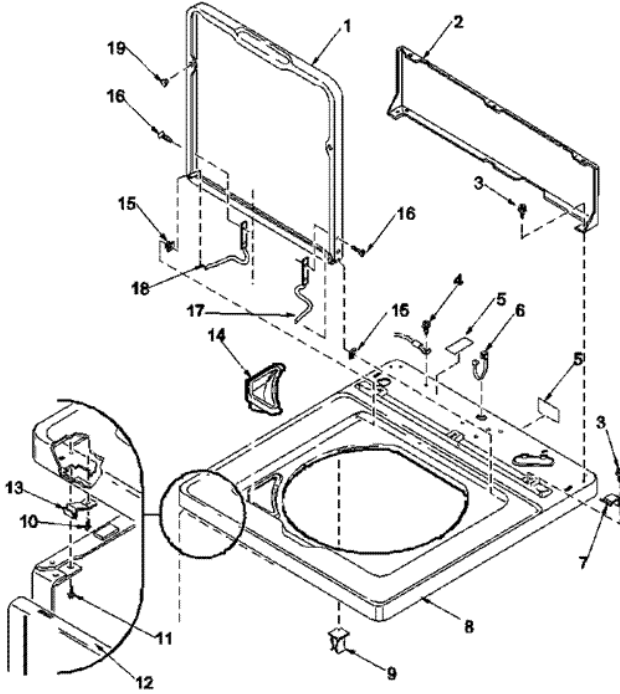

Distribuidor Autorizado

SurteRápido.com

Venta de Refacciones
Electrodomesticas

LWA80AW TRANSMISION

LWA80AW TRANSMISION

1	37981P	TUB-OUTER-SHORT (S/P)
2	12002177	TRANSMISSION ASSEMBLY (S/P)
3	40004001	BEARING
4	39253	ASSY, WELD & BEARING (S/P)
5	R9900474	BRAKE
6	R0000014	BRAKE PAD
7	37836	SCREW
8	40065701	WASHER
9	40063201	WASHER
10	40047102	PULLEY ASSY
11	39788	BASE (S/P)
12	40037401	FRICTION RING
13	27220	SCREW (S/P)
14	40041501	WASHER
15	40047402	HELIX (S/P)
16	Y36570	SHAFT, OUTPUT
17	35092	WASHER, 3628ID X 1.00 X .056
18	27243P	OIL, CW TRANSMISSION F- DESCONTINUADO
19	26577	ASSY, GEAR & STUD (S/P)
20	27030	SCREW, 1/4-20 SPECIAL DESCONTINUADO
21	21456	LOCKWASHER, 1/4 INTSHKP (S/P)
22	40041501	WASHER
23	37405	PINION, DRIVE DESCONTINUADO
24	38268	SHAFT, INPUT (S/P)
25	32814	SCREW, 1/4-20X7/8 SERRA (S/P)
26	12002177	TRANSMISSION ASSEMBLY (S/P)
27	Y37471	ASSY, TRANSMISSION COVER (S/P)
28	37404	GEAR, REDUCTION (S/P)
29	29260	WASHER (S/P)
30	29273	SCREW, 1/4-20 X 3/8 (S/P)
31	Y31526	RACK

LWA80AW CUBIERTA

LWA80AW CUBIERTA

1	37827WP	LOADING DOOR (S/P)
2	37782	CONTROL HOOD BACK PANEL (S/P)
3	23962	SCREW, 8B-18 X 3/8 IND (S/P)
4	52909	SCREW, 10B-16 X 1/2 HEX (S/P)
5	24903	STICKER, DISCONNECT POW (S/P)
6	2-11881	STRAIN RELIEF
7	40063901	HOLD-DOWN CLIP (S/P)
8	37992WP	TOP, HOME W/BLEACH DESCONTINUADO
9	36519	CLIP (S/P)
10	501086	SCREW, 8B-18X3/8 SLT (S/P)
11	Y31644	SCREW, 10-24T X 3/4 SEM (S/P)
12	38238WP	FRONT PANEL DESCONTINUADO
13	40034202	CLIP (S/P)
14	40093901	BLEACH DISPENSER (S/P)
15	40008201	BUSHING (S/P)
16	34337	SCREW (S/P)
17	36437	HINGE, LID R
18	36513	HINGE, LEFT (S/P)
19	40038001	BUMPER (S/P)
20	34475WP	CABINET (S/P)
21	37992WP	TOP, HOME W/BLEACH DESCONTINUADO
22	27001095	SWITCH
23	36510	SCREW (S/P)
24	40009801	SWITCH HOLDER
25	40009701	ACTUATOR ARM
26	23962	SCREW, 8B-18 X 3/8 IND (S/P)