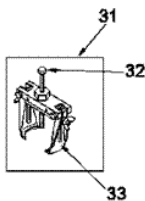

LWA80AW TABLERO

LWA80AW TABLERO

1	38231W	COVER, TOP DESCONTINUADO
2	23962	SCREW, 8B-18 X 3/8 IND (S/P)
3	40046601	TEMPERATURE SWITCH (S/P)
4	40055101	PRESSURE SWITCH
5	40039501	ACTION SWITCH
6	34904	SCREW, 8-18 X 3/8 PHIL PAN HD (S/P)
7	37922	TIMER, 115V/60HZ 6 CYCL (S/P)
8	501086	SCREW, 8B-18X3/8 SLT (S/P)
9	40012701W	CAP-END RH DESCONTINUADO
10	37782	CONTROL HOOD BACK PANEL (S/P)
11	37992WP	TOP, HOME W/BLEACH DESCONTINUADO
12	40063901	HOLD-DOWN CLIP (S/P)
13	38171	PANEL, CONTROL SUPPORT (S/P)
14	B5733302	GROUND CLIP (S/P)
15	38558W	PANEL, GRAPHIC-AMANA (S/P)
16	36700W	KNOB SKIRT (S/P)
17	35333W	KNOB, TIMER (S/P)
18	38424W	SWITCH, ROCKER (WHT) (S/P)
19	36701W	KNOB (WHITE) (S/P)
20	40012702W	CAP-END LH DESCONTINUADO

Distribuidor Autorizado

SurteRápido.com

Venta de Refacciones
Electrodomesticas

LWA80AW GABINETE

LWA80AW GABINETE

1	Y56128	PAD, BUMPER (S/P)
2	505187	LOCATER, PANEL (S/P)
3	32671	SCREW, TAPPING (S/P)
4	36226	PAD, BUMPER .25 (S/P)
5	34499	SCREW, No.10B X 1/4 TAP IN HX (S/P)
6	51784	SCREW, 10B-16 X 1/2 HEX (S/P)
7	27103	HINGE, HOLD-DOWN LUG
8	38612WP	CABINET (S/P)
9	27196	SCREW (S/P)
10	34443	ASSY, LEG & STABILIER (S/P)
11	35148	SCREW, 1/4-14 X 3/8 HX HD (S/P)
12	36036	BRACKET, SLL-RIGHT (S/P)
13	39788	BASE (S/P)
14	40038101	LOCKNUT (S/P)
15	40016001	RUBBER FOOT
16	22003428	LEVELING LEG
17	40037401	FRICTION RING
18	36037	BRACKET, SLL-LEFT (S/P)
19	32671	SCREW, TAPPING (S/P)
20	28102	LOCATOR, PANEL (S/P)
21	38272	SCREW (S/P)
22	38335WP	FRONT PANEL (S/P)
23	Y35097	BRACE, FRT PNL (S/P)
24	27001185	WASHER SHIPPING BRACE DESCONTINUADO
25	27001185	SHIPPING PLUG DESCONTINUADO
26	321P4	HOOK, SPRING (S/P)
27	306P4	HEX WRENCH (S/P)
28	282P4	T25 TAMPER RESISTANT BIT (S/P)
29	24161	TORX BIT HOLDER (S/P)
30	305P4	TOOL, TRANSMISSION PI (S/P)
31	294P4	BELL TOOL
32	294P4B	DRIVE BELL BOLT (S/P)
33	294P4A	JAW, DRIVE BELL TOOL (S/P)