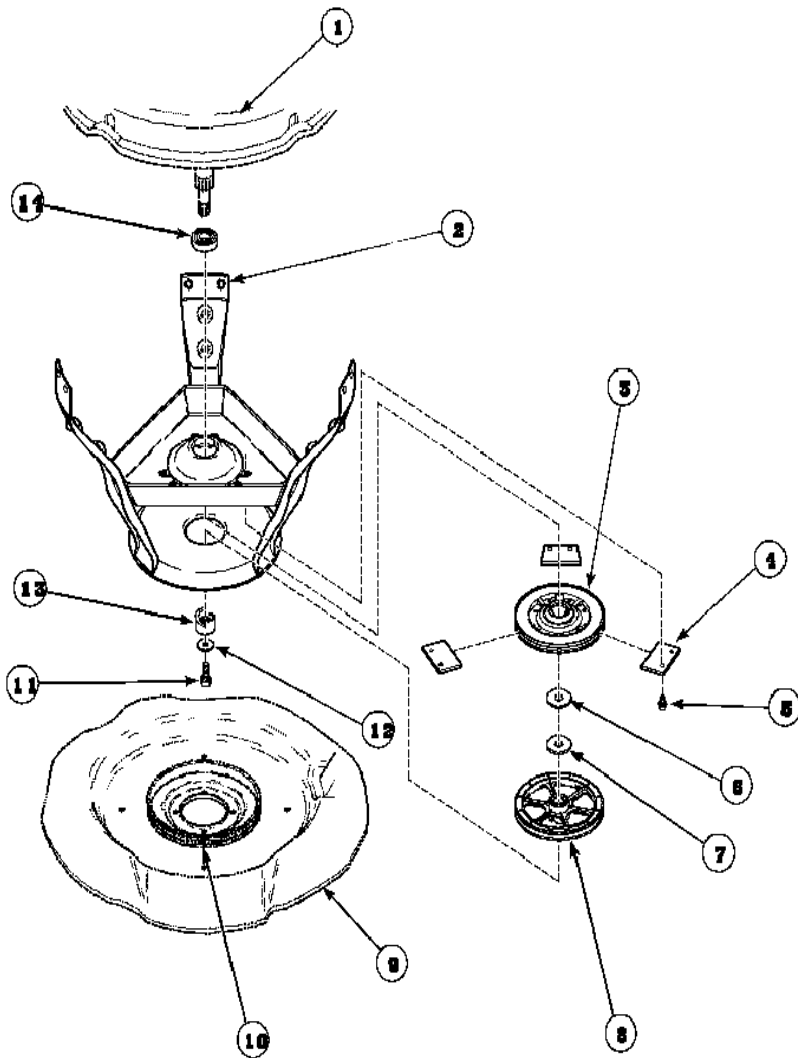

Distribuidor Autorizado

SurteRápido.com

Venta de Refacciones
Electrodomesticas

LWS17AW TINA

LWS17AW TINA

1	40077201	PRESSURE SWITCH (S/P)
2	34475P	CABINET (S/P)
3	38379	COVER, OUTER TUB (S/P)
4	39079	DESCONTINUADO
5	38359	GASKET, TUB COVER LARGE (S/P)
6	37813P	TUB, OUTER-TALL (S/P)
7	27926	PLATE, LEG .063 (S/P)
8	35369	SCREW (S/P)
9	40045202	MODULE SPRINGS
10	37766	SCREW (S/P)
11	12002178	TRANSMISSION ASSY
12	39253	ASSY, WELD & BEARING (S/P)
13	38769	ASSY, COUNTERWEIGHT (S/P)
14	37767	WASHER, ALUMINUM .28X (S/P)
15	40004201P	BEARING HOUSING ASSEMBLY
16	36991	SCREW, CAP (S/P)
17	27222	NUT, RETAINER 5/16-18
18	500049R4	STICKER (S/P)
19	40037801	GROMMET
20	40008501	PRESSURE BULB
21	39282	HOSE CLAMP (S/P)
22	36985	CLIP, HOSE (S/P)
23	21036	CLIP, CABLE (S/P)
24	39125	DESCONTINUADO

Distribuidor Autorizado

SurteRápido.com

Venta de Refacciones
Electrodomesticas

LWS17AW ENSAMBLE BALERO

LWS17AW ENSAMBLE BALERO

1	37813P	TUB, OUTER-TALL (S/P)
2	39253	ASSY, WELD & BEARING (S/P)
3	R9900474	BRAKE
4	R0000014	BRAKE PAD
5	37836	SCREW (S/P)
6	40065701	WASHER
7	40063201	WASHER
8	40047202	PULLEY ASSY
9	39788	BASE (S/P)
10	40037401	FRICTION RING
11	27220	SCREW
12	40041501	WASHER
13	40047402	HELIX
14	40004001	BEARING