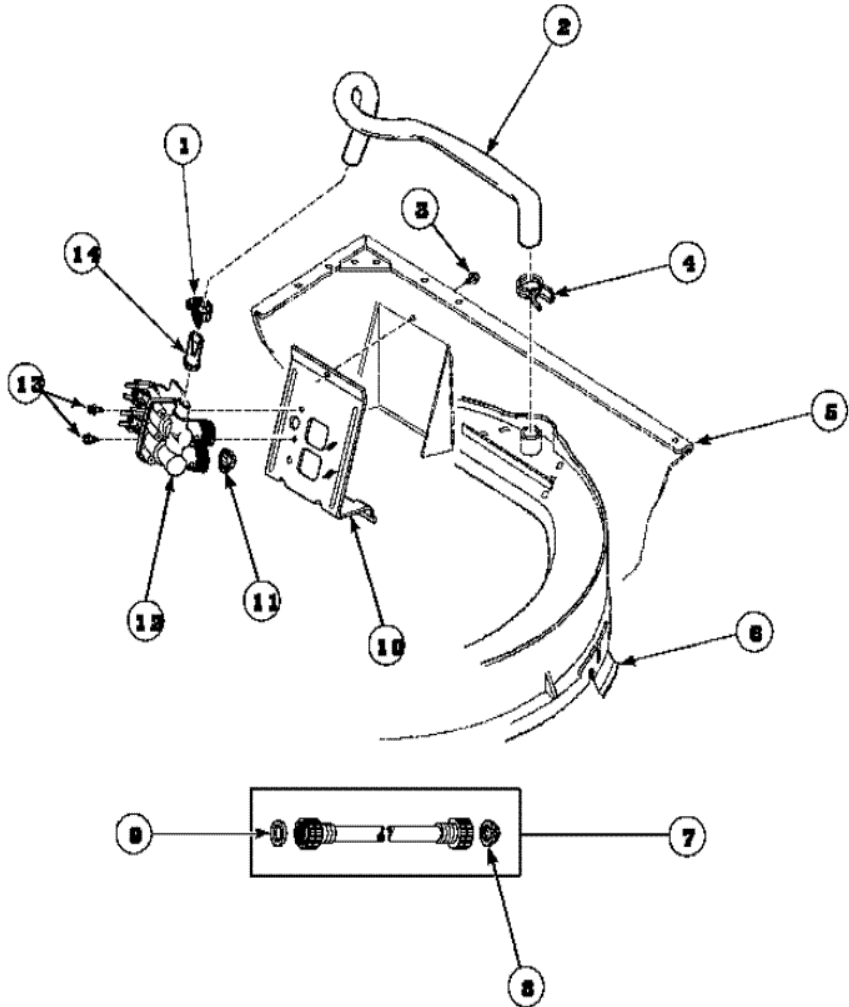

Distribuidor Autorizado

SurteRápido.com

Venta de Refacciones
Electrodomesticas

LWS17AW TABLERO

LWS17AW TABLERO

1	40012702W	END CAP LEFT (S/P)
2	501086	SCREW, 8B-18X3/8 SLT (S/P)
3	38231	TOP COVER (S/P)
4	23962	SCREW, 8B-18 X 3/8 IND (S/P)
5	35115	SWITCH, TEMPERATURE 3 P (S/P)
6	40077201	PRESSURE SWITCH (S/P)
7	37929	TIMER, 115V/60HZ 3 CYC
8	34904	SCREW, 8-18 X 3/8 PHIL PAN HD (S/P)
9	40012701W	DESCONTINUADO
10	37782	CONTROL HOOD BACK PANEL (S/P)
11	37992P	CABINET TOP (S/P)
12	40063901	HOLD-DOWN CLIP (S/P)
13	38887	GRAPHIC PANEL MODELS LWS01Ax (S/P)
14	38171	PANEL, CONTROL SUPPORT (S/P)
15	Y00161	GROUND CLIP (S/P)
16	38841W	SKIRT, TIMER KNOB
17	33898W	DESCONTINUADO
18	36701W	ASSY, KNOB-ROTARY-WHITE (S/P)

Distribuidor Autorizado

SurteRápido.com

Venta de Refacciones
Electrodomesticas

LWS17AW MANGUERA

LWS17AW MANGUERA

1	36801	CLAMP, HOSE (S/P)
2	38155	HOSE, MIX VALVE TO TU (S/P)
3	503661	SCREW, 10-16X.44 UNS (S/P)
4	29210	HOSE CLAMP (S/P)
5	34475P	CABINET (S/P)
6	38379	COVER, OUTER TUB (S/P)
7	202860	HOSE, WATER INLET 5 FEET (S/P)
7	20617	HOSE, INLET (8 FT) (S/P)
7	21001467	HOSE, INLET (10 FT) (S/P)
8	22002960	WASHER, FILTER (S/P)
9	20290	WASHER, 19/32 IDX1.031 (S/P)
10	39407	MIXING VALVE MOUNTING BRACKET (S/P)
11	22002960	INLET SCREEN (S/P)
12	R0131578	MIXING VALVE (S/P)
13	501086	SCREW, 8B-18X3/8 SLT (S/P)
14	22001900	PREVENTOR, BACKFLOW (S/P)