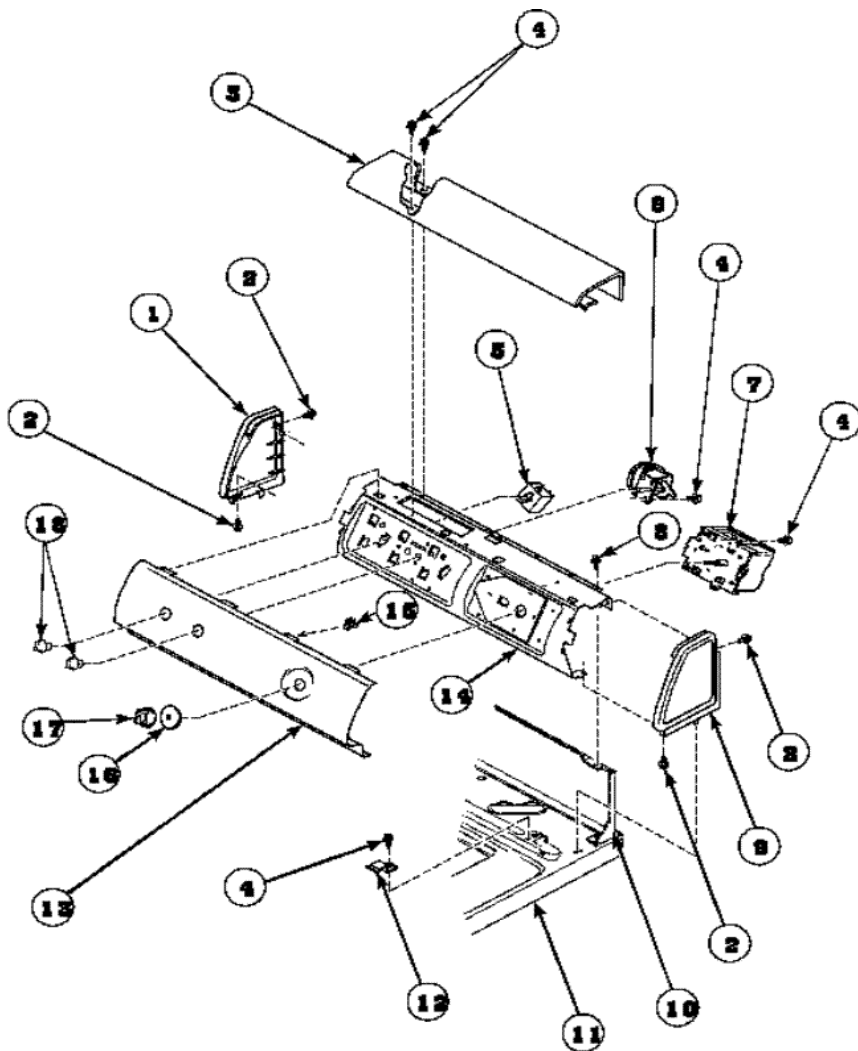

LWS17AW GABINETE

LWS17AW GABINETE

1	Y56128	PAD, BUMPER (S/P)
2	505187	LOCATER, PANEL (S/P)
3	32671	SCREW, TAPPING (S/P)
4	36226	PAD, BUMPER .25 (S/P)
5	34499	SCREW, No.10B X 1/4 TAP IN HX (S/P)
6	51784	SCREW, 10B-16 X 1/2 HEX (S/P)
7	27103	HINGE, HOLD-DOWN LUG
8	34475P	CABINET (S/P)
9	27196	SCREW (S/P)
10	34443	ASSY, LEG & STABILIER (S/P)
11	35148	SCREW, 1/4-14 X 3/8 HX HD (S/P)
12	36036	BRACKET, SLL-RIGHT (S/P)
13	35148	SCREW, 1/4-14 X 3/8 HX HD (S/P)
14	39788	BASE (S/P)
15	40016001	RUBBER FOOT
16	22003428	LEVELING LEG
17	40038101	LOCKNUT (S/P)
18	40037401	FRICTION RING
19	36037	BRACKET, SLL-LEFT (S/P)
20	28102	LOCATOR, PANEL (S/P)
21	38272	SCREW (S/P)
22	38238P	FRONT PANEL (S/P)
23	Y35097	BRACE, FRT PNL (S/P)

Distribuidor Autorizado

SurteRápido.com

Venta de Refacciones
Electrodomesticas

LWS17AW TABLERO

LWS17AW TABLERO

1	40012702W	END CAP LEFT (S/P)
2	501086	SCREW, 8B-18X3/8 SLT (S/P)
3	38231	TOP COVER (S/P)
4	23962	SCREW, 8B-18 X 3/8 IND (S/P)
5	35115	SWITCH, TEMPERATURE 3 P (S/P)
6	40077201	PRESSURE SWITCH (S/P)
7	37929	TIMER, 115V/60HZ 3 CYC
8	34904	SCREW, 8-18 X 3/8 PHIL PAN HD (S/P)
9	40012701W	DESCONTINUADO
10	37782	CONTROL HOOD BACK PANEL (S/P)
11	37992P	CABINET TOP (S/P)
12	40063901	HOLD-DOWN CLIP (S/P)
13	38887	GRAPHIC PANEL MODELS LWS01Ax (S/P)
14	38171	PANEL, CONTROL SUPPORT (S/P)
15	Y00161	GROUND CLIP (S/P)
16	38841W	SKIRT, TIMER KNOB
17	33898W	DESCONTINUADO
18	36701W	ASSY, KNOB-ROTARY-WHITE (S/P)