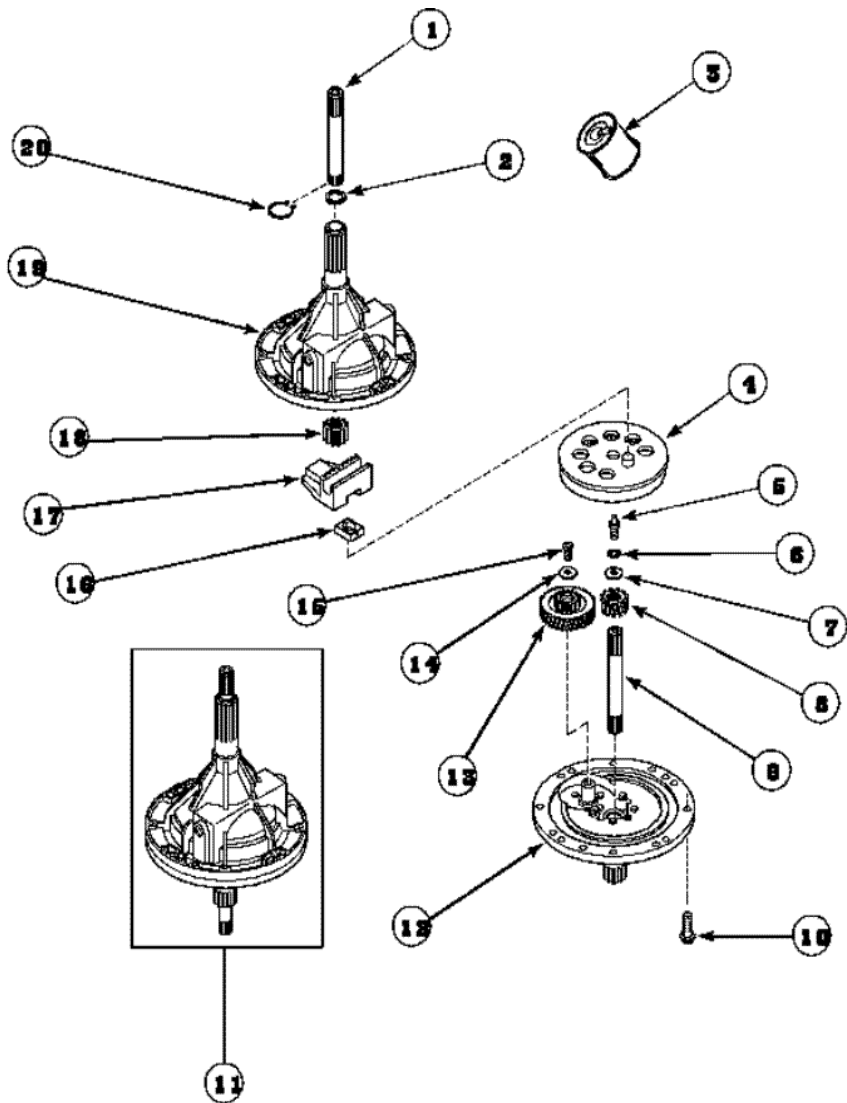

Distribuidor Autorizado

SurteRápido.com

Venta de Refacciones
Electrodomesticas

LWS17AW TRANSMISION

LWS17AW TRANSMISION

1	36570	SHAFT, OUTPUT
2	35092	WASHER, 3628ID X 1.00 X .056 (S/P)
3	27243P	DESCONTINUADO
4	26577	ASSY, GEAR & STUD
5	27030	SCREW, 1/4-20 SPECIAL (S/P)
6	21456	LOCKWASHER, 1/4 INTSHKP (S/P)
7	40041501	WASHER
8	37406	PINION, DRIVE (S/P)
9	38268	SHAFT, INPUT (S/P)
10	32814	SCREW, 1/4-20X7/8 SERRA (S/P)
11	12002178	TRANSMISSION ASSY
12	Y37471	ASSY, TRANSMISSION COVER (S/P)
13	37403	GEAR, REDUCTION (S/P)
14	29260	WASHER (S/P)
15	29273	SCREW, 1/4-20 X 3/8 (S/P)
16	26493	SLIDE
17	Y31526	RACK
18	27003	PINION, AGITATOR
19	33223P	ASSY, TRANSMISSION CASE (S/P)
20	27197	RING, RETAINING

LWS17AW TINA

LWS17AW TINA

2	39837	DESCONTINUADO
3	27202	CAP SCREW (S/P)
7	40008301	SPLINED INSERT
8	40016301	LOCKNUT
9	40016101	SEAL
12	36472	O-RING (S/P)
13	34288	SHOULDER SCREW (S/P)
14	40008401	PLUG (S/P)

Distribuidor Autorizado

SurteRápido.com

Venta de Refacciones
Electrodomesticas

LWS17AW CUBIERTA

LWS17AW CUBIERTA

1	37827P	DESCONTINUADO
2	37782	CONTROL HOOD BACK PANEL (S/P)
3	23962	SCREW, 8B-18 X 3/8 IND (S/P)
4	34337	SCREW (S/P)
5	40008201	BUSHING (S/P)
6	52909	SCREW, 10B-16 X 1/2 HEX (S/P)
7	505281R3	STICKER, DISCONNECT POW (S/P)
8	211881	STRAIN RELIEF (S/P)
9	40063901	HOLD-DOWN CLIP (S/P)
10	37992P	CABINET TOP (S/P)
11	36519	CLIP (S/P)
12	Y31644	SCREW, 10-24T X 3/4 SEM (S/P)
13	38238P	FRONT PANEL (S/P)
14	34475P	CABINET (S/P)
15	40034202	CLIP (S/P)
16	501086	SCREW, 8B-18X3/8 SLT (S/P)
17	40093901	BLEACH DISPENSER (S/P)
18	36437	HINGE, LID R
19	36513	HINGE, LEFT (S/P)
20	40038001	BUMPER (S/P)