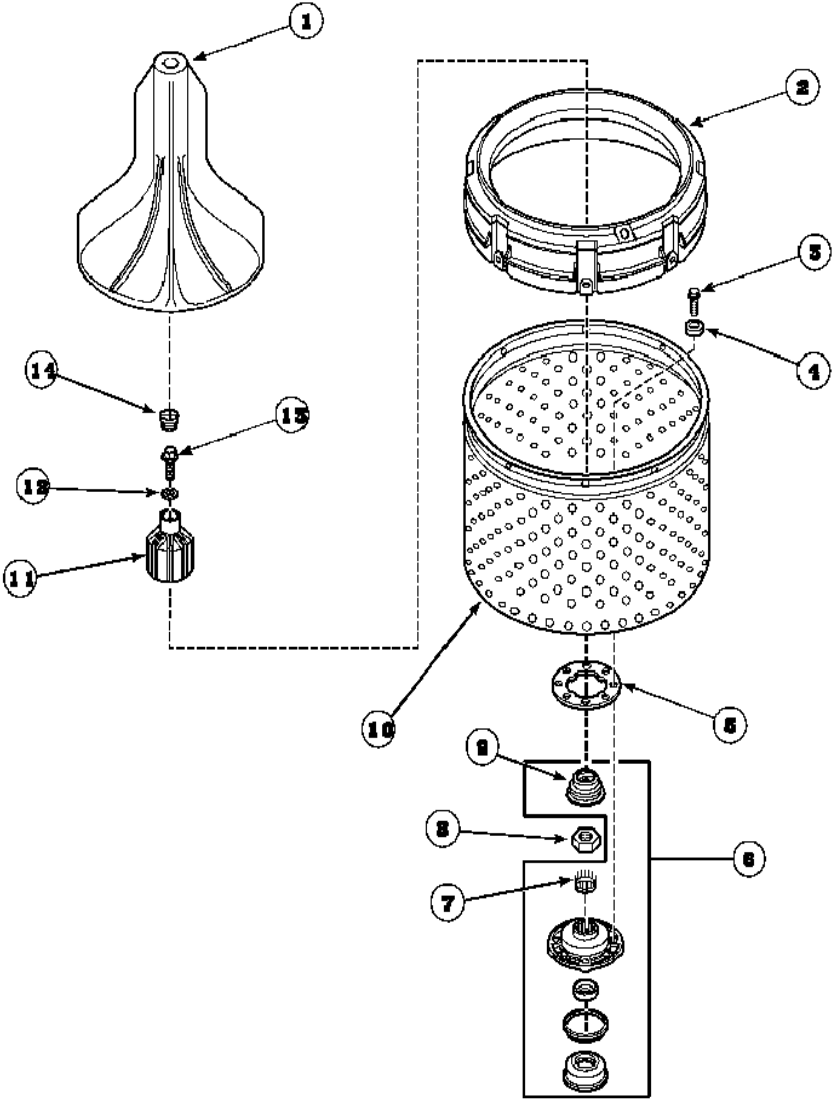

Distribuidor Autorizado

SurteRápido.com

Venta de Refacciones
Electrodomesticas

LWS17AW TRANSMISION

LWS17AW TRANSMISION

1	36570	SHAFT, OUTPUT
2	35092	WASHER, 3628ID X 1.00 X .056 (S/P)
3	27243P	DESCONTINUADO
4	26577	ASSY, GEAR & STUD
5	27030	SCREW, 1/4-20 SPECIAL (S/P)
6	21456	LOCKWASHER, 1/4 INTSHKP (S/P)
7	40041501	WASHER
8	37406	PINION, DRIVE (S/P)
9	38268	SHAFT, INPUT (S/P)
10	32814	SCREW, 1/4-20X7/8 SERRA (S/P)
11	12002178	TRANSMISSION ASSY
12	Y37471	ASSY, TRANSMISSION COVER (S/P)
13	37403	GEAR, REDUCTION (S/P)
14	29260	WASHER (S/P)
15	29273	SCREW, 1/4-20 X 3/8 (S/P)
16	26493	SLIDE
17	Y31526	RACK
18	27003	PINION, AGITATOR
19	33223P	ASSY, TRANSMISSION CASE (S/P)
20	27197	RING, RETAINING

LWS17AW TINA

LWS17AW TINA

2	39837	DESCONTINUADO
3	27202	CAP SCREW (S/P)
7	40008301	SPLINED INSERT
8	40016301	LOCKNUT
9	40016101	SEAL
12	36472	O-RING (S/P)
13	34288	SHOULDER SCREW (S/P)
14	40008401	PLUG (S/P)

Distribuidor Autorizado

SurteRápido.com

Venta de Refacciones
Electrodomesticas

LWS17AW CUBIERTA

LWS17AW CUBIERTA

1	37827P	DESCONTINUADO
2	37782	CONTROL HOOD BACK PANEL (S/P)
3	23962	SCREW, 8B-18 X 3/8 IND (S/P)
4	34337	SCREW (S/P)
5	40008201	BUSHING (S/P)
6	52909	SCREW, 10B-16 X 1/2 HEX (S/P)
7	505281R3	STICKER, DISCONNECT POW (S/P)
8	211881	STRAIN RELIEF (S/P)
9	40063901	HOLD-DOWN CLIP (S/P)
10	37992P	CABINET TOP (S/P)
11	36519	CLIP (S/P)
12	Y31644	SCREW, 10-24T X 3/4 SEM (S/P)
13	38238P	FRONT PANEL (S/P)
14	34475P	CABINET (S/P)
15	40034202	CLIP (S/P)
16	501086	SCREW, 8B-18X3/8 SLT (S/P)
17	40093901	BLEACH DISPENSER (S/P)
18	36437	HINGE, LID R
19	36513	HINGE, LEFT (S/P)
20	40038001	BUMPER (S/P)