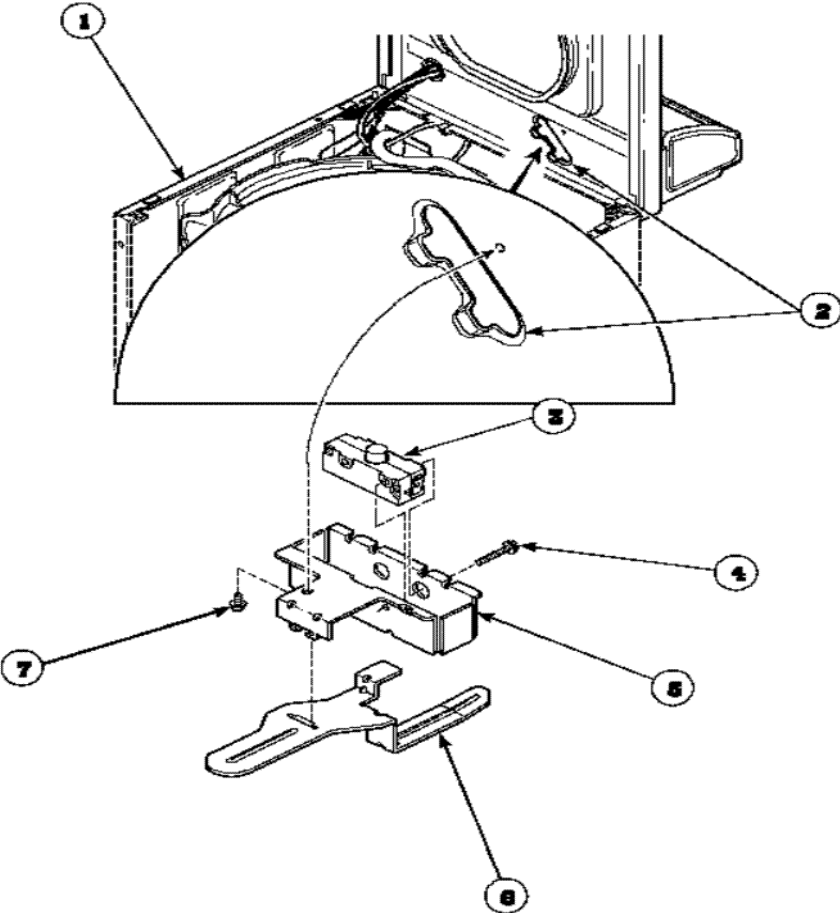

Distribuidor Autorizado

SurteRápido.com

Venta de Refacciones
Electrodomesticas

LWS17AW MANGUERA

LWS17AW MANGUERA

1	36801	CLAMP, HOSE (S/P)
2	38155	HOSE, MIX VALVE TO TU (S/P)
3	503661	SCREW, 10-16X.44 UNS (S/P)
4	29210	HOSE CLAMP (S/P)
5	34475P	CABINET (S/P)
6	38379	COVER, OUTER TUB (S/P)
7	202860	HOSE, WATER INLET 5 FEET (S/P)
7	20617	HOSE, INLET (8 FT) (S/P)
7	21001467	HOSE, INLET (10 FT) (S/P)
8	22002960	WASHER, FILTER (S/P)
9	20290	WASHER, 19/32 IDX1.031 (S/P)
10	39407	MIXING VALVE MOUNTING BRACKET (S/P)
11	22002960	INLET SCREEN (S/P)
12	R0131578	MIXING VALVE (S/P)
13	501086	SCREW, 8B-18X3/8 SLT (S/P)
14	22001900	PREVENTOR, BACKFLOW (S/P)

LWS17AW SWITCH DE PUERTA

LWS17AW SWITCH DE PUERTA

1	34475P	CABINET (S/P)
2	37992P	CABINET TOP (S/P)
3	27001095	SWITCH
4	36510	SCREW (S/P)
5	40009801	SWITCH HOLDER
6	40009701	ACTUATOR ARM
7	23962	SCREW, 8B-18 X 3/8 IND (S/P)