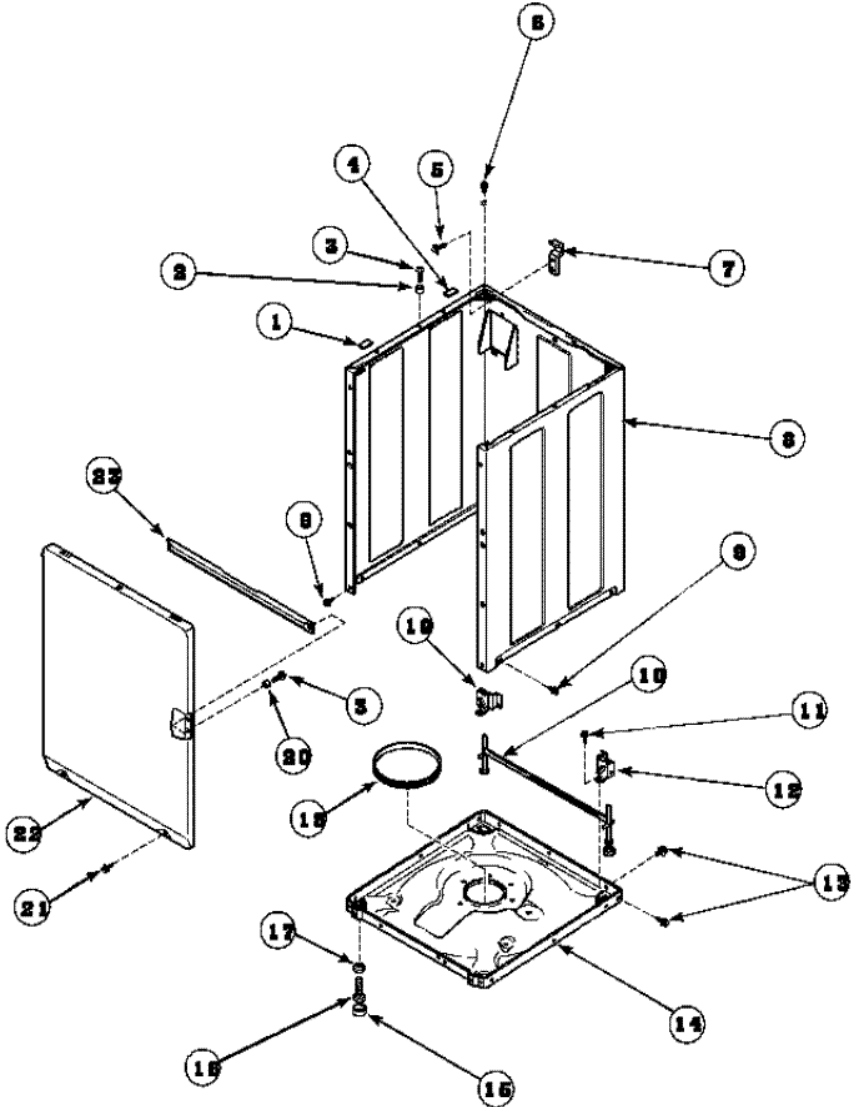

Distribuidor Autorizado

SurteRápido.com

Venta de Refacciones
Electrodomesticas

LWS17AW CUBIERTA

LWS17AW CUBIERTA

1	37827P	DESCONTINUADO
2	37782	CONTROL HOOD BACK PANEL (S/P)
3	23962	SCREW, 8B-18 X 3/8 IND (S/P)
4	34337	SCREW (S/P)
5	40008201	BUSHING (S/P)
6	52909	SCREW, 10B-16 X 1/2 HEX (S/P)
7	505281R3	STICKER, DISCONNECT POW (S/P)
8	211881	STRAIN RELIEF (S/P)
9	40063901	HOLD-DOWN CLIP (S/P)
10	37992P	CABINET TOP (S/P)
11	36519	CLIP (S/P)
12	Y31644	SCREW, 10-24T X 3/4 SEM (S/P)
13	38238P	FRONT PANEL (S/P)
14	34475P	CABINET (S/P)
15	40034202	CLIP (S/P)
16	501086	SCREW, 8B-18X3/8 SLT (S/P)
17	40093901	BLEACH DISPENSER (S/P)
18	36437	HINGE, LID R
19	36513	HINGE, LEFT (S/P)
20	40038001	BUMPER (S/P)

LWS17AW GABINETE

LWS17AW GABINETE

1	Y56128	PAD, BUMPER (S/P)
2	505187	LOCATER, PANEL (S/P)
3	32671	SCREW, TAPPING (S/P)
4	36226	PAD, BUMPER .25 (S/P)
5	34499	SCREW, No.10B X 1/4 TAP IN HX (S/P)
6	51784	SCREW, 10B-16 X 1/2 HEX (S/P)
7	27103	HINGE, HOLD-DOWN LUG
8	34475P	CABINET (S/P)
9	27196	SCREW (S/P)
10	34443	ASSY, LEG & STABILIER (S/P)
11	35148	SCREW, 1/4-14 X 3/8 HX HD (S/P)
12	36036	BRACKET, SLL-RIGHT (S/P)
13	35148	SCREW, 1/4-14 X 3/8 HX HD (S/P)
14	39788	BASE (S/P)
15	40016001	RUBBER FOOT
16	22003428	LEVELING LEG
17	40038101	LOCKNUT (S/P)
18	40037401	FRICTION RING
19	36037	BRACKET, SLL-LEFT (S/P)
20	28102	LOCATOR, PANEL (S/P)
21	38272	SCREW (S/P)
22	38238P	FRONT PANEL (S/P)
23	Y35097	BRACE, FRT PNL (S/P)