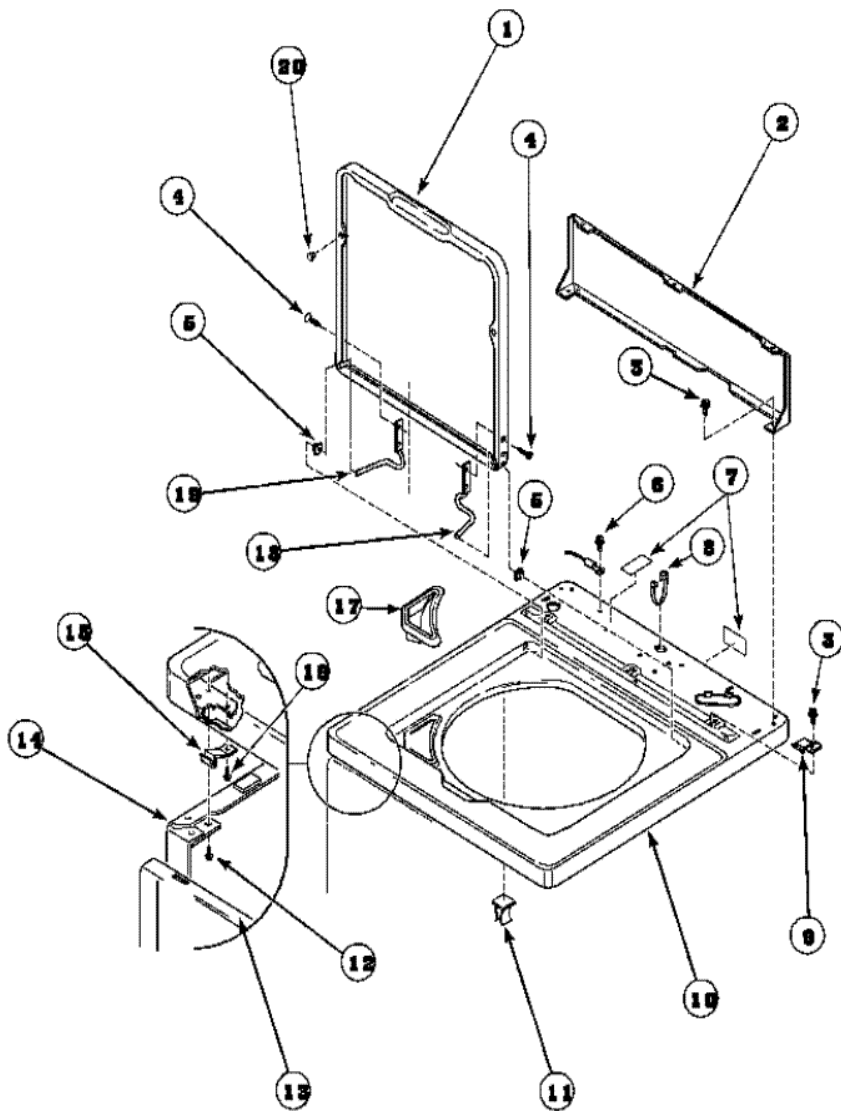

LWS17AW TINA

LWS17AW TINA

2	39837	DESCONTINUADO
3	27202	CAP SCREW (S/P)
7	40008301	SPLINED INSERT
8	40016301	LOCKNUT
9	40016101	SEAL
12	36472	O-RING (S/P)
13	34288	SHOULDER SCREW (S/P)
14	40008401	PLUG (S/P)

Distribuidor Autorizado

SurteRápido.com

Venta de Refacciones
Electrodomesticas

LWS17AW CUBIERTA

LWS17AW CUBIERTA

1	37827P	DESCONTINUADO
2	37782	CONTROL HOOD BACK PANEL (S/P)
3	23962	SCREW, 8B-18 X 3/8 IND (S/P)
4	34337	SCREW (S/P)
5	40008201	BUSHING (S/P)
6	52909	SCREW, 10B-16 X 1/2 HEX (S/P)
7	505281R3	STICKER, DISCONNECT POW (S/P)
8	211881	STRAIN RELIEF (S/P)
9	40063901	HOLD-DOWN CLIP (S/P)
10	37992P	CABINET TOP (S/P)
11	36519	CLIP (S/P)
12	Y31644	SCREW, 10-24T X 3/4 SEM (S/P)
13	38238P	FRONT PANEL (S/P)
14	34475P	CABINET (S/P)
15	40034202	CLIP (S/P)
16	501086	SCREW, 8B-18X3/8 SLT (S/P)
17	40093901	BLEACH DISPENSER (S/P)
18	36437	HINGE, LID R
19	36513	HINGE, LEFT (S/P)
20	40038001	BUMPER (S/P)

Distribuidor Autorizado

SurteRápido.com

Venta de Refacciones
Electrodomesticas

LWS17AW MANGUERA

LWS17AW MANGUERA

1	36801	CLAMP, HOSE (S/P)
2	38155	HOSE, MIX VALVE TO TU (S/P)
3	503661	SCREW, 10-16X.44 UNS (S/P)
4	29210	HOSE CLAMP (S/P)
5	34475P	CABINET (S/P)
6	38379	COVER, OUTER TUB (S/P)
7	202860	HOSE, WATER INLET 5 FEET (S/P)
7	20617	HOSE, INLET (8 FT) (S/P)
7	21001467	HOSE, INLET (10 FT) (S/P)
8	22002960	WASHER, FILTER (S/P)
9	20290	WASHER, 19/32 IDX1.031 (S/P)
10	39407	MIXING VALVE MOUNTING BRACKET (S/P)
11	22002960	INLET SCREEN (S/P)
12	R0131578	MIXING VALVE (S/P)
13	501086	SCREW, 8B-18X3/8 SLT (S/P)
14	22001900	PREVENTOR, BACKFLOW (S/P)