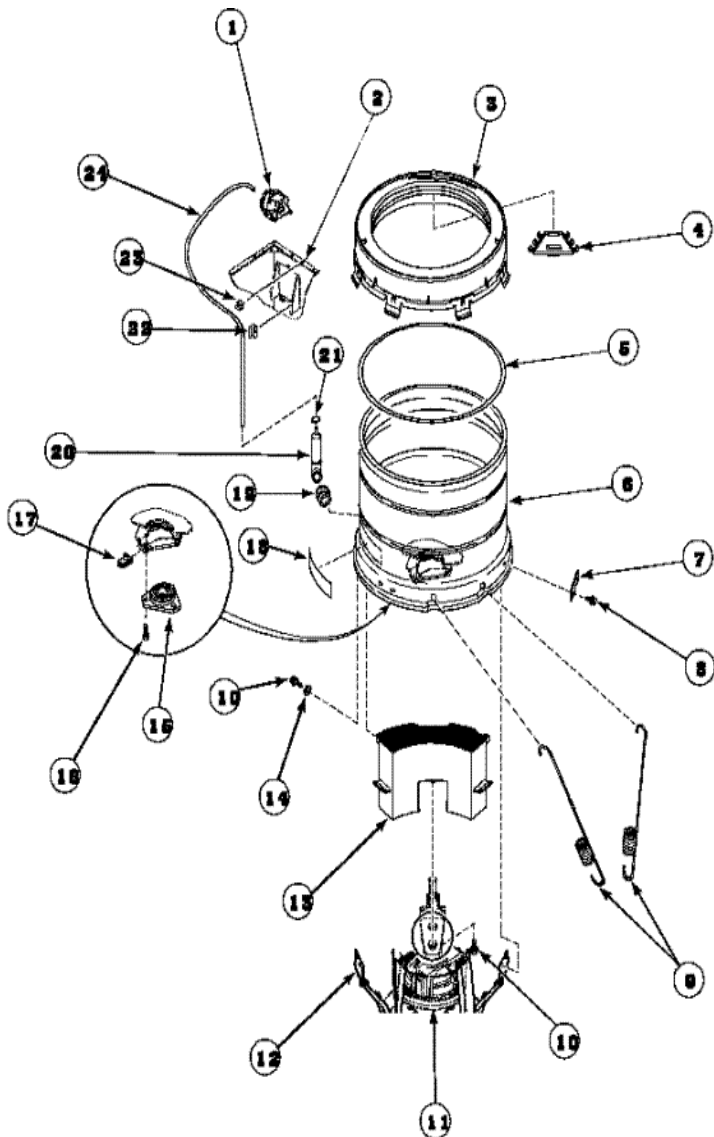

Distribuidor Autorizado

SurteRápido.com

Venta de Refacciones
Electrodomesticas

LWS17AW MOTOR

LWS17AW MOTOR

1	40112301	MOTOR SHIELD (S/P)
2	36639	SCREW (S/P)
3	27001215	ASSY, MOTOR 115V/60HZ
4	10416	DESCONTINUADO
5	27001225	NUT, HEX JAM 1/4-20L (S/P)
6	40061401	IDLER LEVER SPRING
7	2221070	LOCKNUT (S/P)
8	40041002	IDLER LEVER
9	40054701	WASHER (S/P)
10	27229	SHOULDER BOLT (S/P)
11	56461	IDLER SHAFT
12	52549	WASHER, 501 ID X3/4 ODX (S/P)
13	23748	RING, RETAINING (S/P)
14	40045001	IDLER PULLEY
15	Y34565	SCREW (S/P)
16	27001233	PUMP ASSEMBLY
17	27001007	BELT
18	35369	SCREW (S/P)
19	Y311426	NUT (S/P)
20	40053701	MOTOR MOUNT POST (S/P)
21	40054301	MOTOR MOUNT LOWER (S/P)
22	40015502R	DESCONTINUADO
23	37772	WASHER, ALUMINUM .34X (S/P)
24	40053801	MOTOR MOUNT UPPER (S/P)
25	35632	SWITCH, MOTOR

Distribuidor Autorizado

SurteRápido.com

Venta de Refacciones
Electrodomesticas

LWS17AW TINA

LWS17AW TINA

1	40077201	PRESSURE SWITCH (S/P)
2	34475P	CABINET (S/P)
3	38379	COVER, OUTER TUB (S/P)
4	39079	DESCONTINUADO
5	38359	GASKET, TUB COVER LARGE (S/P)
6	37813P	TUB, OUTER-TALL (S/P)
7	27926	PLATE, LEG .063 (S/P)
8	35369	SCREW (S/P)
9	40045202	MODULE SPRINGS
10	37766	SCREW (S/P)
11	12002178	TRANSMISSION ASSY
12	39253	ASSY, WELD & BEARING (S/P)
13	38769	ASSY, COUNTERWEIGHT (S/P)
14	37767	WASHER, ALUMINUM .28X (S/P)
15	40004201P	BEARING HOUSING ASSEMBLY
16	36991	SCREW, CAP (S/P)
17	27222	NUT, RETAINER 5/16-18
18	500049R4	STICKER (S/P)
19	40037801	GROMMET
20	40008501	PRESSURE BULB
21	39282	HOSE CLAMP (S/P)
22	36985	CLIP, HOSE (S/P)
23	21036	CLIP, CABLE (S/P)
24	39125	DESCONTINUADO