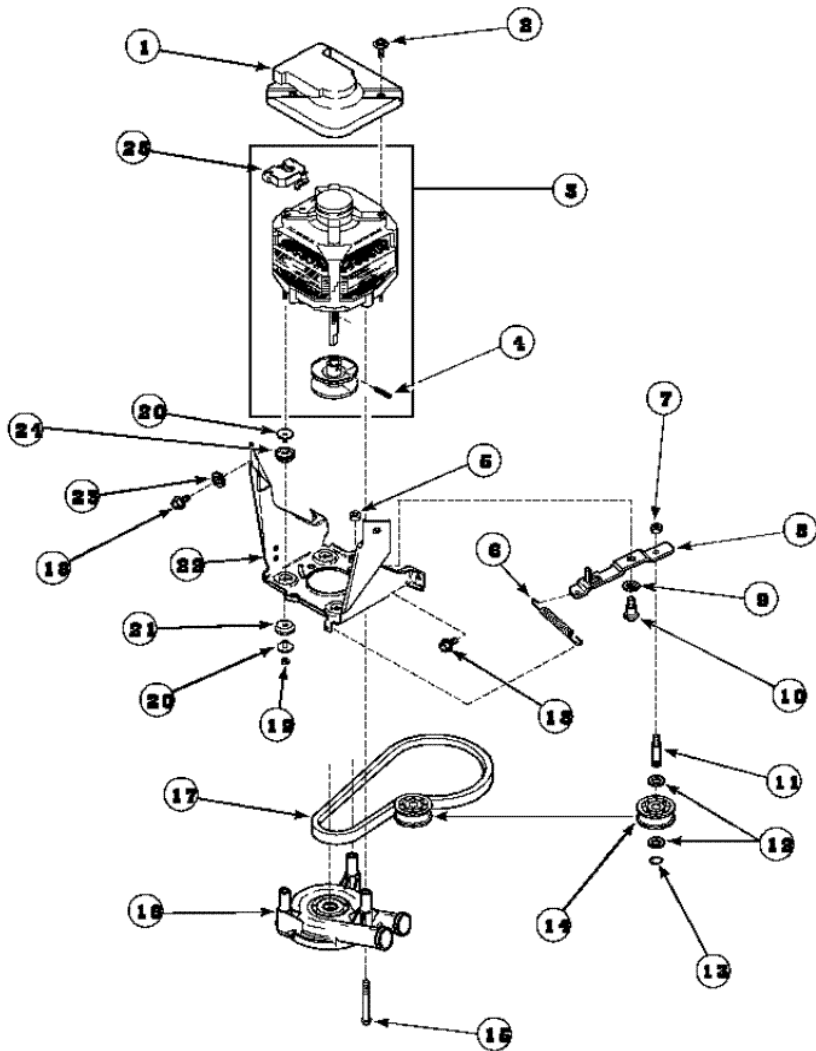

Distribuidor Autorizado

SurteRápido.com

Venta de Refacciones
Electrodomesticas

LWS17AW MOTOR