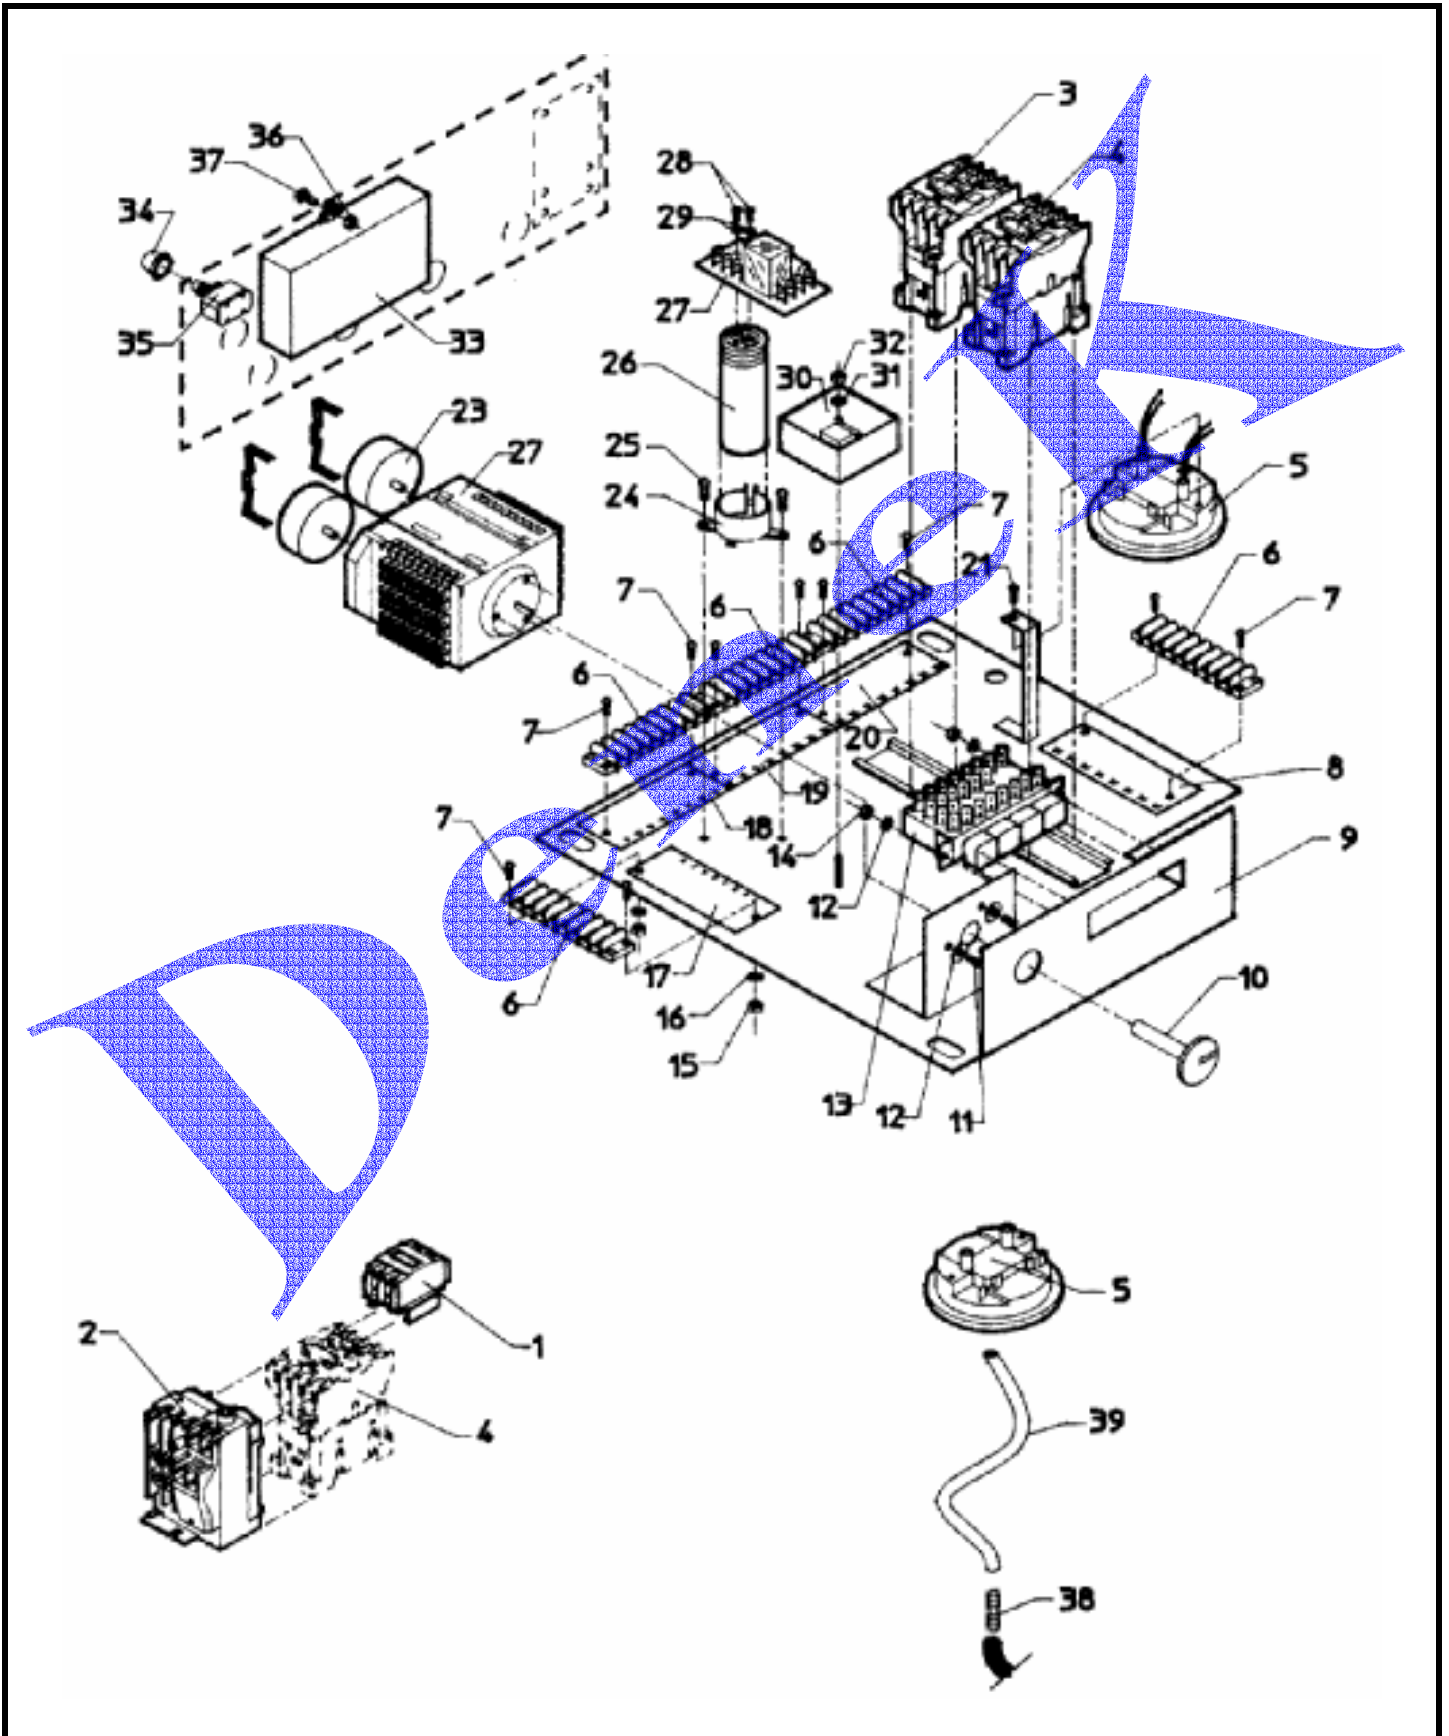

MAYTAG LAVADORA MAF35MN1

CONTROL MODULE

MAYTAG LAVADORA MAF35MN1

CONTROL MODULE

1	24001104	CONTACTOR, AUX. ADDER
2	24001233	PROTECTOR, OVERLOAD
4	24001105	CONTACTOR (120V)
4	24001738	RELAY
4	24001737	RELAY
5	24001223	SWITCH, TRI LEVEL
6	24001412	TERMINAL STRIP
7	24001414	SCREW, S.S. (#6-32 X 1/2 PLTD)
8	24001030	DECAL,INSUL.TERM STIRP (33-40)
9	-----	NOT REQUIRED PART OR SEE NOTE
10	-----	NOT REQUIRED PART OR SEE NOTE
11	24001357	SCREW
12	24001358	WASHER, FLAT (#10)
13	24001740	SWITCH, CYCLE SELECTOR
14	24001741	NUT, FIBERLOCK
15	24001417	NUT, BRASS (#6-32)
16	24001415	WASHER, S.S. (#6 EXT. TOOTH)
17	24001026	DECAL,INSUL. TERM STRIP (1-8)
18	24001027	DECAL,INSUL.TERM STRIP (9-16)
19	24001028	DECAL,INSUL.TERM STRIP (17-24)
20	24001029	DECAL,INSUL.TERM STRIP (25-32)
21	24001411	SCREW, S.S. (6-32 X 3/8 PLTD)
22	24001178	CYCLE KIT, TIMER (120V)
23	24001577	MOTOR, TIMER (110V 60HZ)
24	-----	NOT REQUIRED PART OR SEE NOTE
25	24001578	SCREW, S.S. (6-32 X 1/4")
26	24001247	CAPACITOR, DOOR LOCK
27	24001248	PC BOARD, DOOR LOCK
27	24001742	P.C. BOARD (110V)
28	24001580	SCREW, S.S. (#10-32 X 3/8")
29	24001579	WASHER, S.S. (#10 LOCK EXT.)
30	24001176	RELAY, TIME OFF DELAY
31	24001295	LOCKWASHER
32	24001419	NUT, PLTD (1/4-#20 HEX)
33	24001743	SWITCH, MOTOR (CENTURY MOTORS)
34	24001744	BOOT, PUSH BUTTON
35	24001254	SWITCH, MOMENTARY
36	24001425	NUT, FIBERLOCK, PLTD (6-32)
37	24001745	SCREW, S.S.
38	24001746	COUPLER, HOSE
39	24001747	EXTENSION, AIR LINE