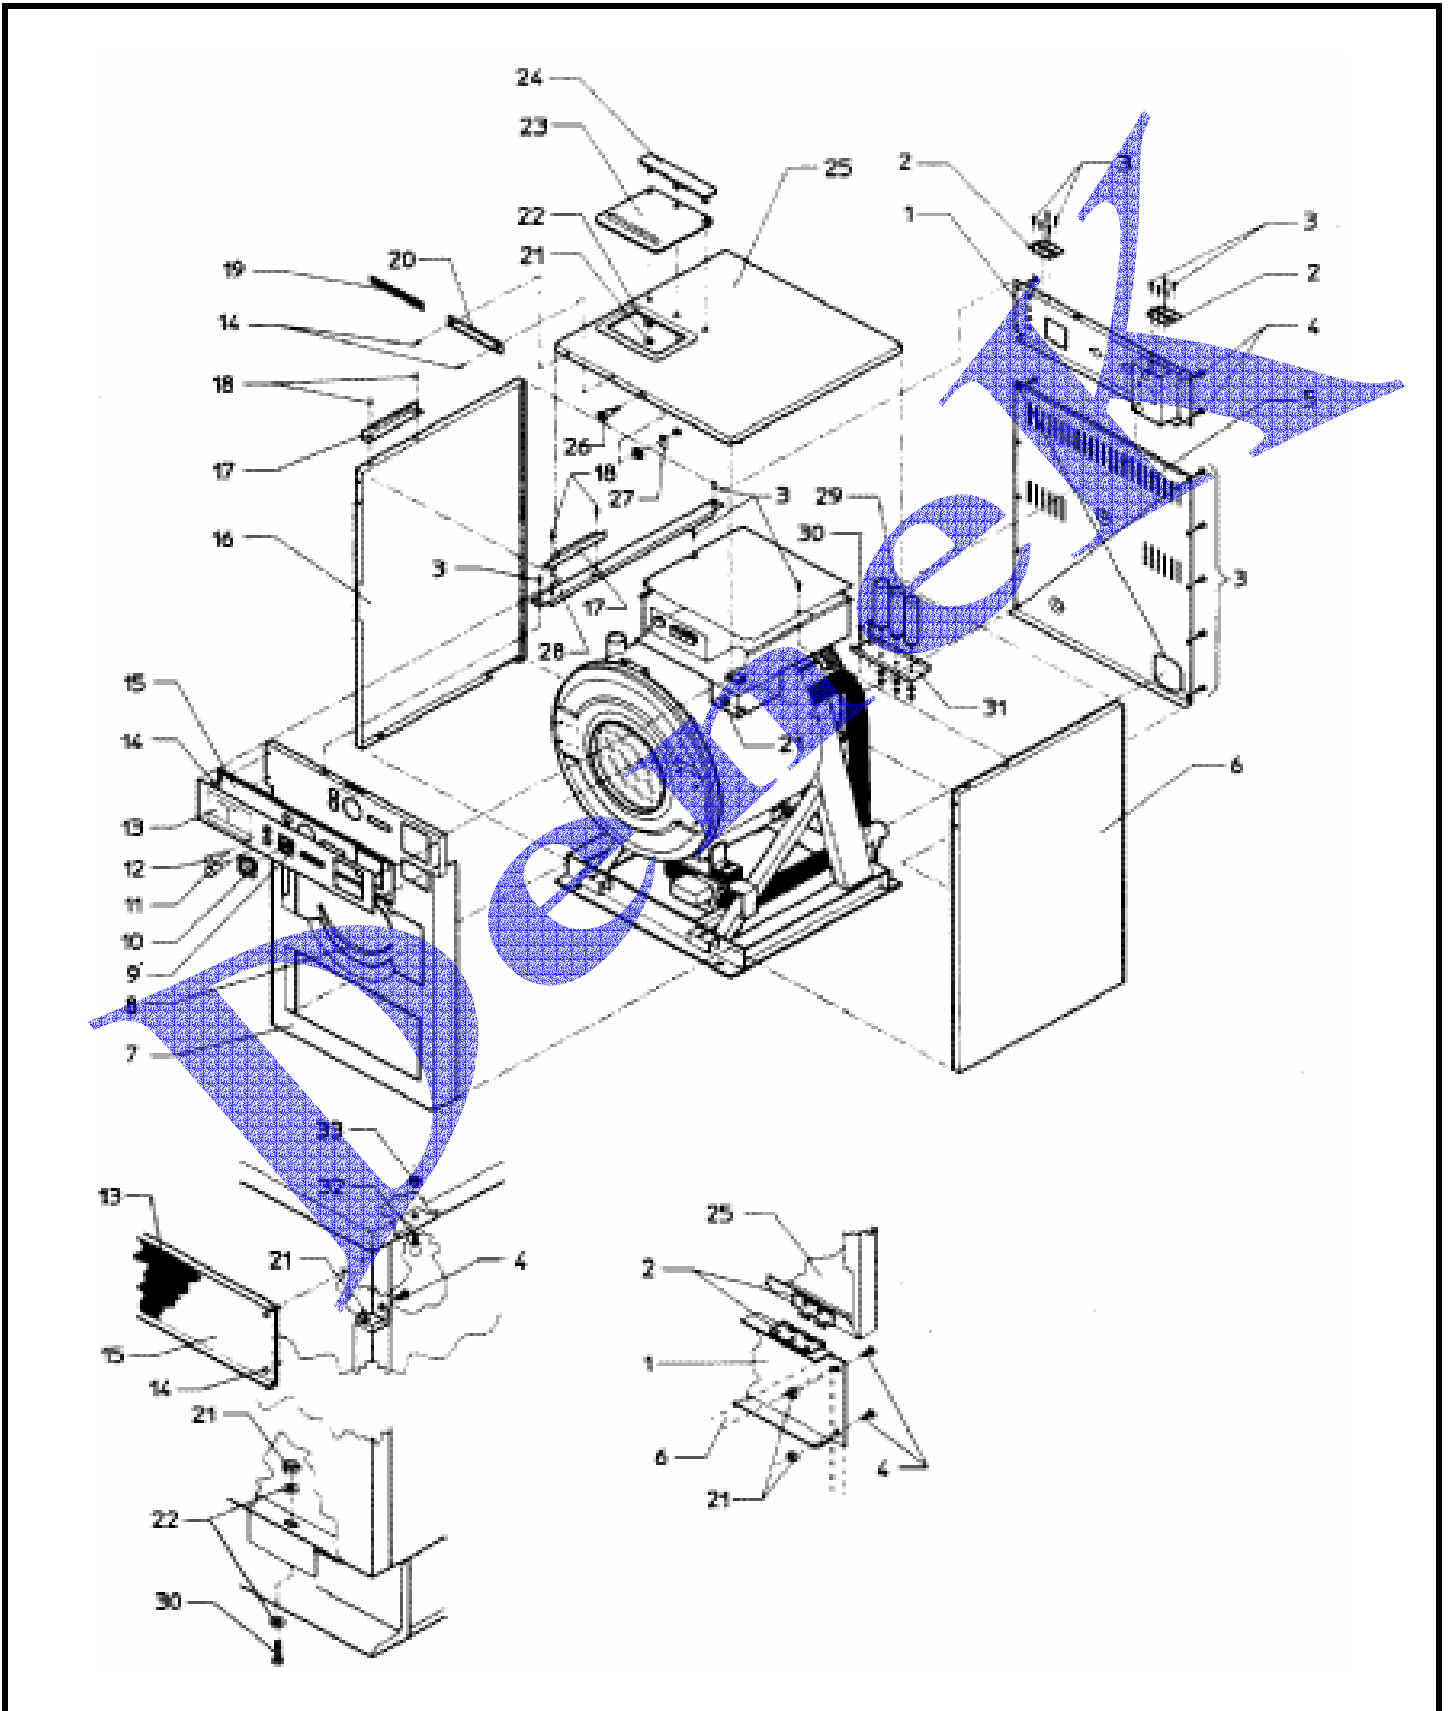

MAYTAG LAVADORA MAF35MN1

MAIN EXPLODED VIEW - FINAL ASSEMBLY

MAYTAG LAVADORA MAF35MN1

MAIN EXPLODED VIEW - FINAL ASSEMBLY

1	24001170	PANEL KIT, VALVE
2	24001300	HINGE (TAKE APART)
2	24001676	HINGE, TOP COVER
3	24001301	SCREW (8-18 X 3/8")
4	24001323	SCREW (1/4-20 X 1/2")
5	24001403	KIT, PANEL (REAR)
6	24001159	PANEL KIT, SIDE (RT.)35
7	24001678	PANEL, FRONT (INR)
8	24001550	TRIM, PANEL (INNER FRONT)
9	24001679	DECAL, CYCLE INDICATOR
10	24001680	GLASS, TIMER
11	24001681	LIGHT, INDICATOR (RED 110V)
12	24001682	LIGHT, INDOCATOR (AMBER 110V)
13	24001684	DECAL, MAYTAG
14	24001533	RIVET, POP S.S. (1/8" X 1/4")
15	24001687	PANEL, CONTROL (ALUM)
16	24001157	PANEL KIT, SIDE (LT.)35
17	24001539	BRACKET, SOAP DISPENSER
18	24001540	RIVET, BLIND S.S. (1/8 X 5/16)
19	-----	NOT REQUIRED PART OR SEE NOTE
20	24001671	NAMEPLATE
21	24001510	NUT, S.S. (1/4"-20)
22	24001295	LOCKWASHER
23	24001219	COVER, SOAP DSPNSR
24	24001542	CLAMP, SOAP DISPENSER
25	24001165	COVER KIT, TOP
26	24001220	LOCK, TOP COVER
27	24001221	LATCH, TOP COVER
28	24001690	BRACE, TOP
29	24001237	CAPACITOR (50MF)
29	24001240	CAPACITOR (10MF)
29	24001242	CAPACITOR (160MF)
30	24001303	SCREW (1/4-20 X 1-1/4")
31	24001674	BRACKET, CAPACITOR
32	24001305	NUT, FIBERLOCK (1/4)
33	24001425	NUT, FIBERLOCK, PLTD (6-32)
34	-----	NOT REQUIRED PART OR SEE NOTE