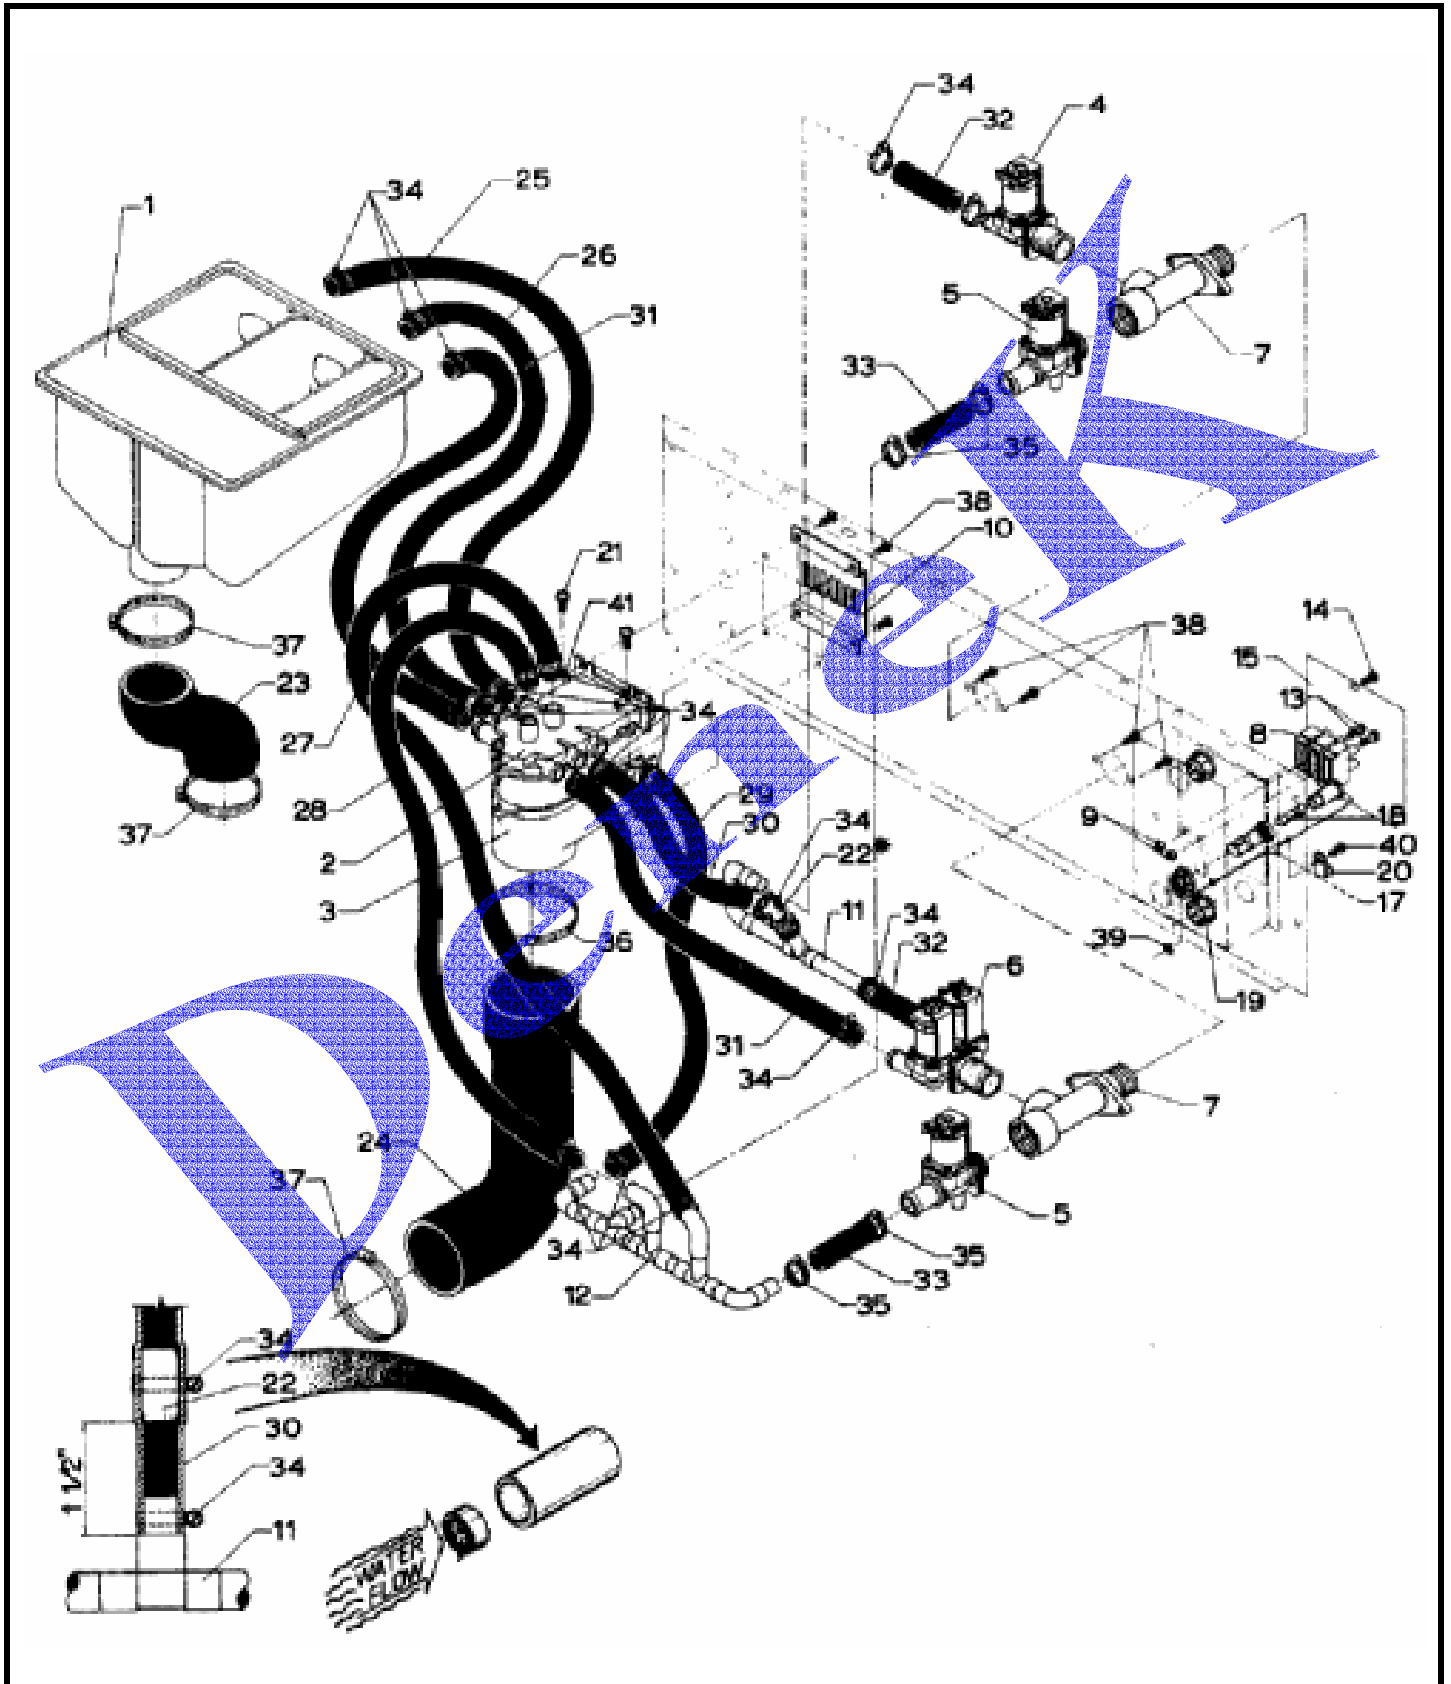

MAYTAG LAVADORA MAF35MN1

SOAP DISPENSER

MAYTAG LAVADORA MAF35MN1

SOAP DISPENSER

1	24001627	DISPENSER, SUPPLY (COIN)
2	24001031	BREAKER VAC. (TOP)
3	24001032	BREAKER VAC. (BTM)
4	24001119	VALVE-1WAY (10MM)(110-127V)
5	-----	NOT REQUIRED PART OR SEE NOTE
6	-----	NOT REQUIRED PART OR SEE NOTE
7	24001448	SEAL (W110-012)
8	24001366	BLOCK, INPU & POWER (4 TERM)
8	24001629	BLOCK, INPUT POWER (3 WIRE)
9	24001425	NUT, FIBERLOCK, PLTD (6-32)
10	24001426	COVER, VACUUM BREAKER
11	24001777	MANIFOLD, SUPPLY
12	-----	NOT REQUIRED PART OR SEE NOTE
13	24001430	SCREW, S.S (6-32 X 1)
14	24001301	SCREW (8-18 X 3/8")
15	24001429	COVER, JUNCTION BOX
16	-----	NOT REQUIRED PART OR SEE NOTE
17	24001433	HOLDER, FUSE
18	24001225	FUSE, CONTROL (2AMP)
19	24001436	GROMMET, BUSHING
20	24001434	CONNECTOR, GROUND
21	24001432	SCREW, S.S. (#8-32 X 3/8)
22	24001775	FLOW RESTRICTOR ASSY.
23	24001442	HOSE, SOAP DISPENSER
24	24001033	HOSE, VACUUM BREAKER
25	24001781	HOSE
26	24001783	HOSE
27	-----	NOT REQUIRED PART OR SEE NOTE
28	24001767	HOSE
29	24001788	HOSE
30	24001771	HOSE
31	24001792	HOSE
32	24001794	HOSE
33	24001794	HOSE
34	24001423	CLAMP, HOSE (#8)
35	24001797	CLAMP (SIZE 24)
36	24001282	CLAMP, HOSE (#48)
37	24001353	CLAMP, HOSE (#40)
38	24001414	SCREW S.S. (#6-32 X 1/2 PLTD)
39	24001342	NUT, LOCK (8-32)
40	24001432	SCREW, S.S. (#8-32 X 3/8)
41	24001425	NUT, FIBERLOCK, PLTD (6-32)