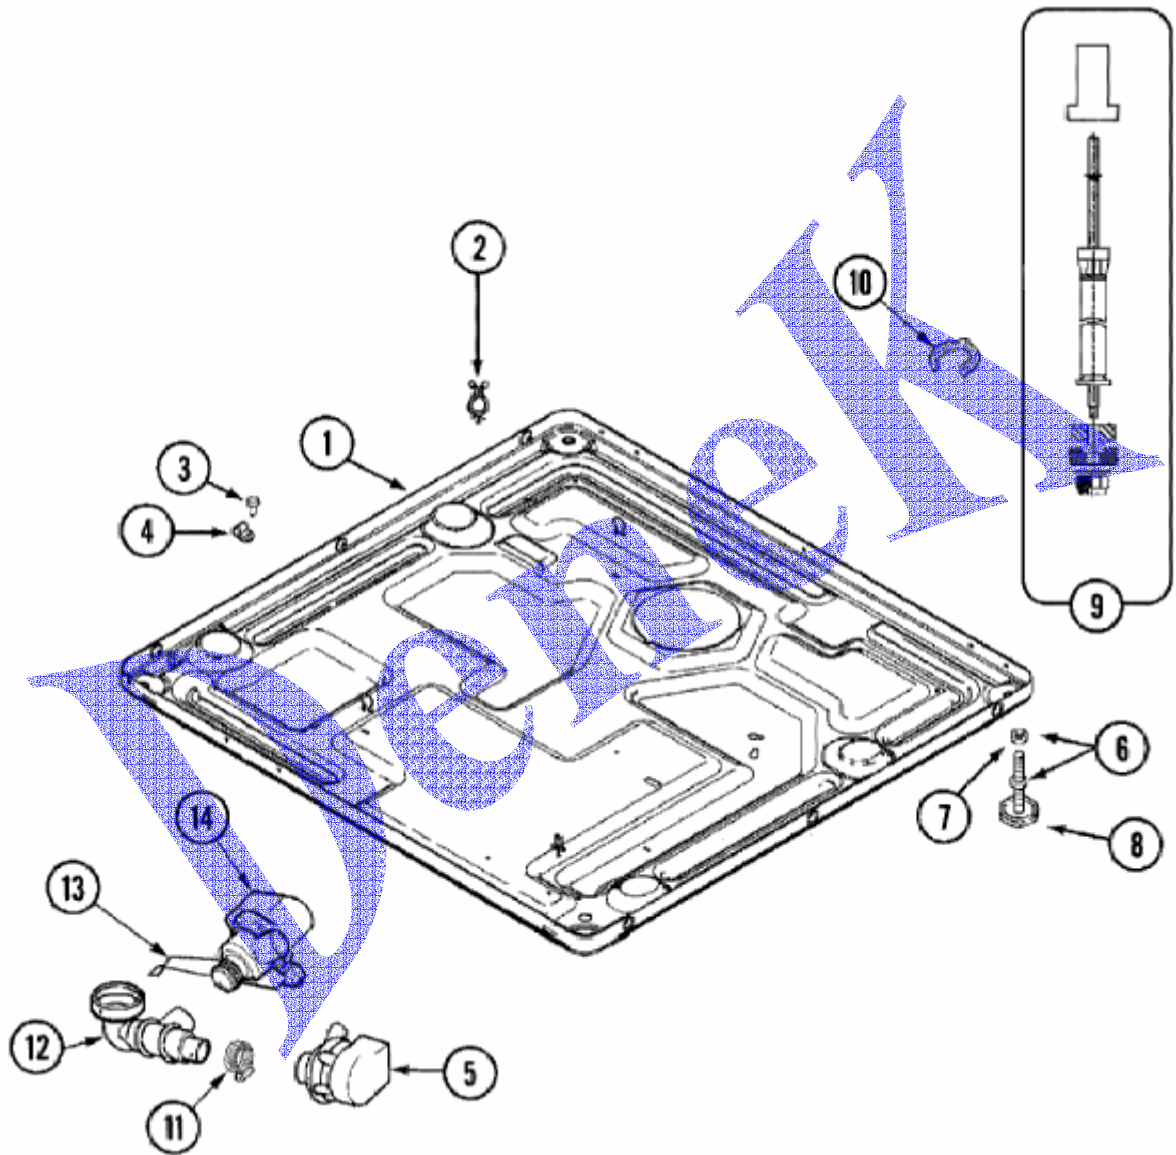

LAV. MAYTAG MAH4000AWQ

BASE

LAV. MAYTAG MAH4000AWQ

BASE

1	1	22002240	10	BASE
1	1	22003605	72	BASE WELD ASSEMBLY
2	5	315471	10	RETAINER, WIRE
3	1	212276	10	SCREW
4	1	22002014	10	CLIP
5	1	25001012	10	PUMP ISOLATOR BRACKET
5	1	22002794	10	PUMP
5	1	22003059	49	PUMP, DRAIN (80 WATT)
6	4	22001915	10	ADJUSTABLE LEG & NUT
7	4	52740	10	NUT
8	4	210684	10	FOOT, RUBBER
9	2	22001988	10	STRUT ASSY-REAR
10	1	22003080	10	CLIP, AIRDOME HOSE
11	1	202515	10	HOSE CLAMP - 1-1/16 INCH
12	1	22002958	42	HOSE, OUTLET (TUB)
12	1	22002793	10	HOSE, OUTLET W/FILTER (6 1/2")
13	1	22002790	10	PUMP MOUNT
14	1	22002792	10	PUMP, RECIRC
14	1	202515	10	HOSE CLAMP - 1-1/16 INCH