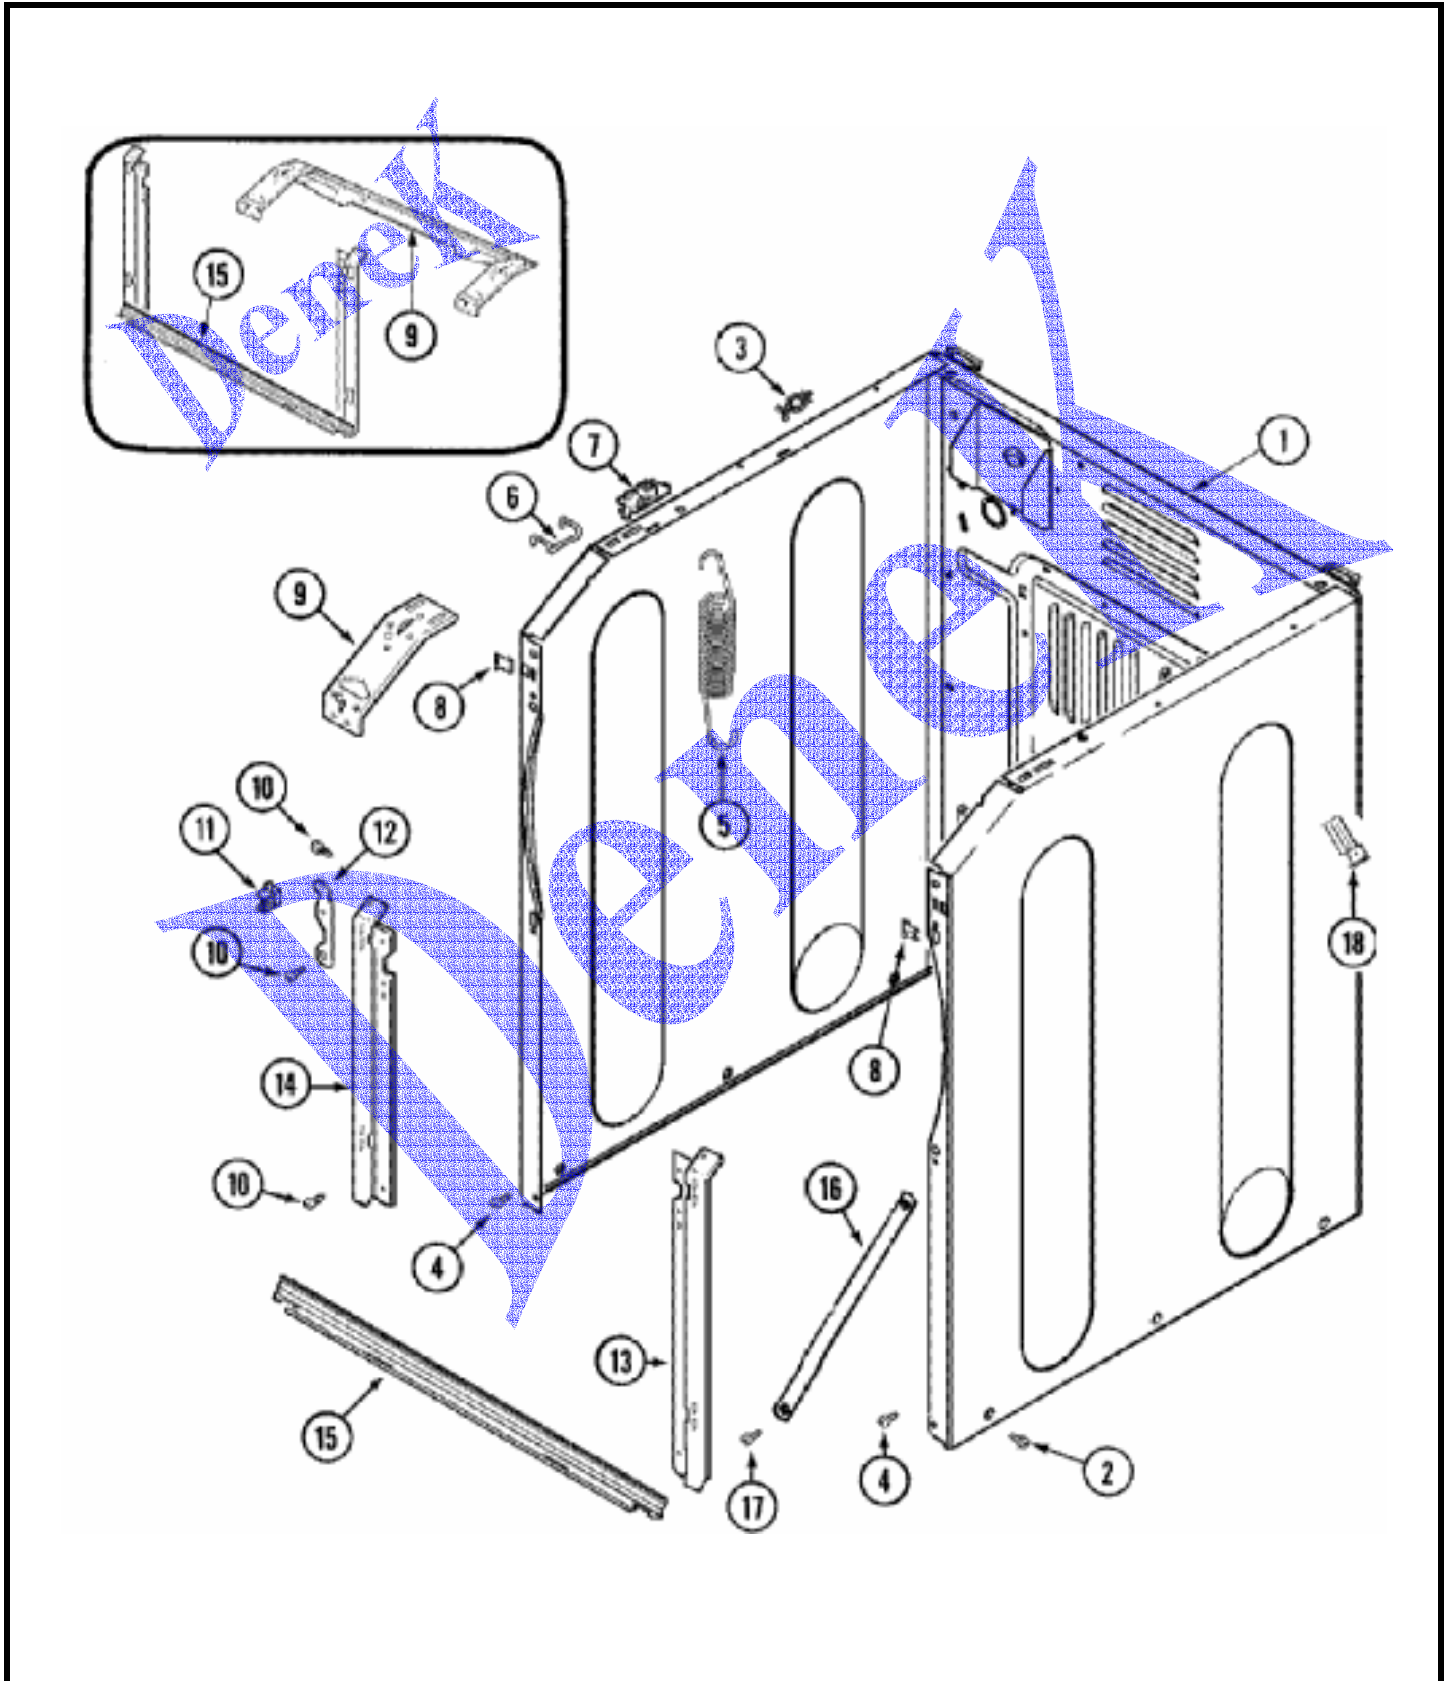

LAV. MAYTAG MAH4000AWQ

GABINETE FRENTE

LAV. MAYTAG MAH4000AWQ

GABINETE FRENTE

1	2	22002293	10	INSULATION, CABINET
1	1	22002659	10	CABINET ASSY. (BSQ)
1	1	22003582	67	CABINET, ASSY. (WHT-AS PK)
1	1	22003583	67	CABINET, ASSY. (BSQ-AS PK)
1	1	22003640	72	CABINET ASSY. (BISQUE AS PK)
1	1	33001836	10	STRAP, TOP COVER SUPPORT
2	6	213007	10	SCREW, CABINET
2	2	22002013	10	STOP, SHIPPING
3	2	315471	10	RETAINER, WIRE
4	1	22001995	10	SCREW
5	2	22002100	10	SPRING
6	2	22002297	10	SUPPORT, SPRING
7	2	22001997	10	SPACER, TOP COVER
8	2	22002049	10	CLIP
9	1	22002090	10	BRACE, CORNER
9	1	22003637	69	BRACE ASSEMBLY, TOP CROSS
9	1	22002292	10	BRACE, CORNER (LT)
10	8	22001995	10	SCREW
11	4	22002001	10	SUPPORT, HINGE
12	2	22002247	10	HOOK, SECURITY BRACKET, SHROUD SUPPORT
13	1	22002034	10	(RT)
14	1	22002985	10	BRACKET, SHROUD (LT)
15	1	22003652	69	SHROUD SUPPORT ASSEMBLY
15	1	22001993	10	BRIDGE, SHROUD SUPPORT
16	2	22002259	10	BRACE, CROSS
17	2	22001995	10	SCREW
18	1	22001996	10	SCREW
18	1	22002178	10	BRACKET, WATER SWITCH