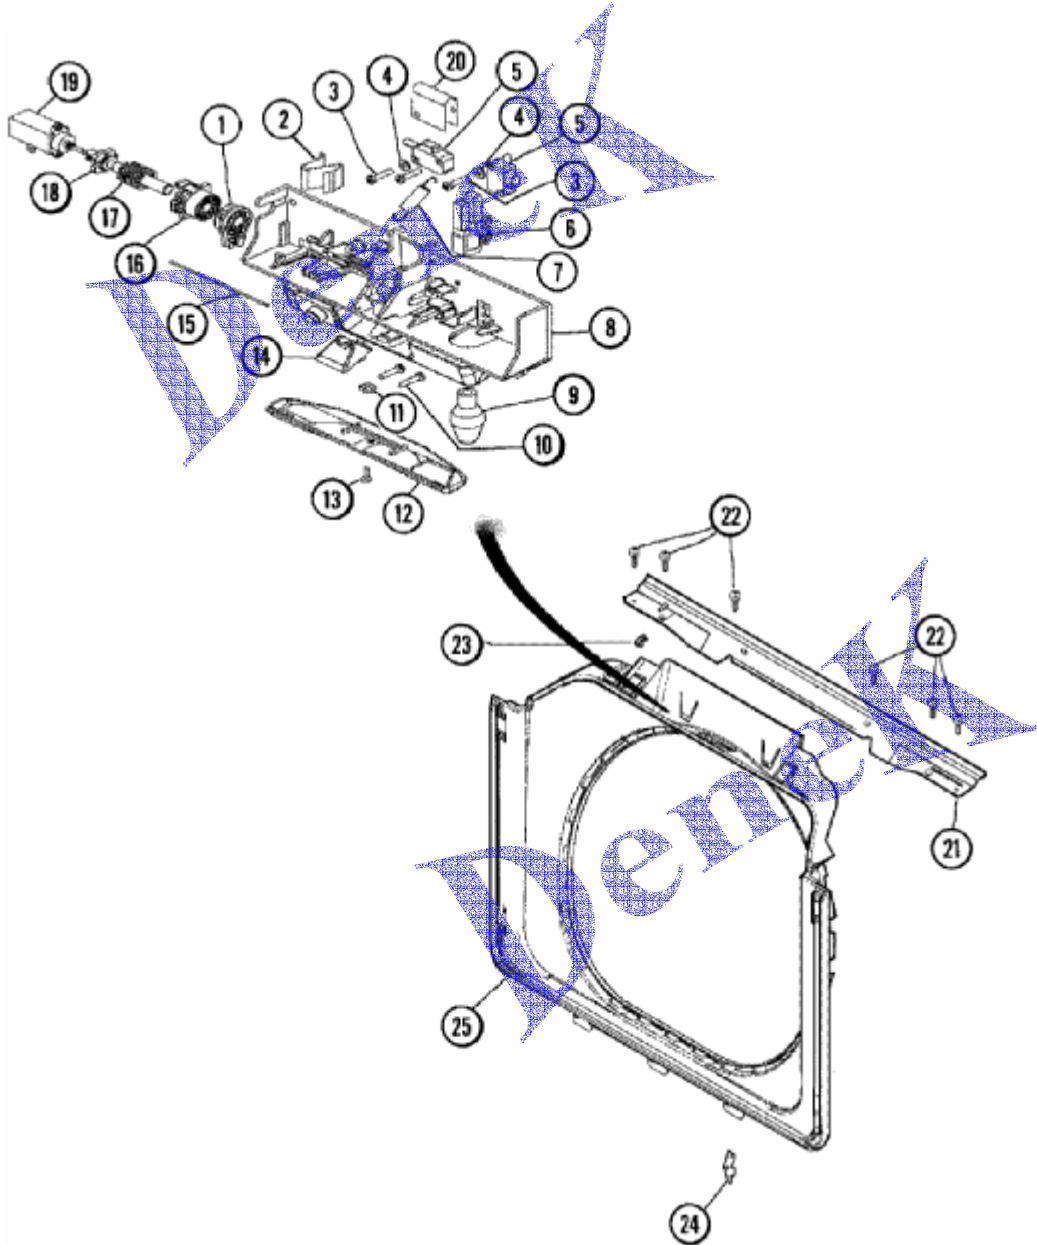

LAV. MAYTAG MAH4000AWQ

SWITCH DE PUERTA ENSAMBLADO

LAV. MAYTAG MAH4000AWQ

SWITCH DE PUERTA ENSAMBLADO

1	1	22003716	10	ROTATING GEAR, LATCH
2	1	22003717	10	SPRING, LATCH
3	3	22001352	10	SCREW, CHECK SWITCH
4	2	22002165	10	WASHER, DOOR LOCK SWITCH SWITCH, DOOR LOCK SPIN
5	2	22002162	10	ENABLE
6	1	22002433	10	BULB HOLDER ASSEMBLY
7	1	22002158	10	SPRING, GEAR RETURN
8	1	22003067	10	SWITCH HOLDER ASSEMBLY
9	1	22002263	10	LAMP (10 WATT)
10	2	22003719	10	SCREW, LATCH
11	1	22003720	10	NUT, LATCH
12	1	22002434	10	COVER, BULB
13	1	22002435	10	SCREW
14	1	22003055	10	RAMP, DOOR HOOP
15	1	22002164	10	CABLE, DOOR
16	1	22003715	10	SLIDING GEAR, LATCH
17	1	22003721	10	SPRING, AXLE / LATCH
18	1	22003718	10	AXLE, LATCH
19	1	22002119	10	MOTOR, WAX
20	1	22004256	10	SHIELD
21	1	22003908	86	VAPOR BARRIER
21	1	22002015	10	SUPPORT, DOOR LOCK
21	1	22003637	69	BRACE ASSEMBLY, TOP CROSS
22	6	22001995	10	SCREW
23	1	22002014	10	CLIP
24	2	22002612	10	COVER, HINGE (BSQ)
24	2	33001787	75	SCREW, HINGE
24	2	33002349	75	COVER, HINGE HOLE (BSQ)
25	1	22002665	10	SHROUD (BSQ)