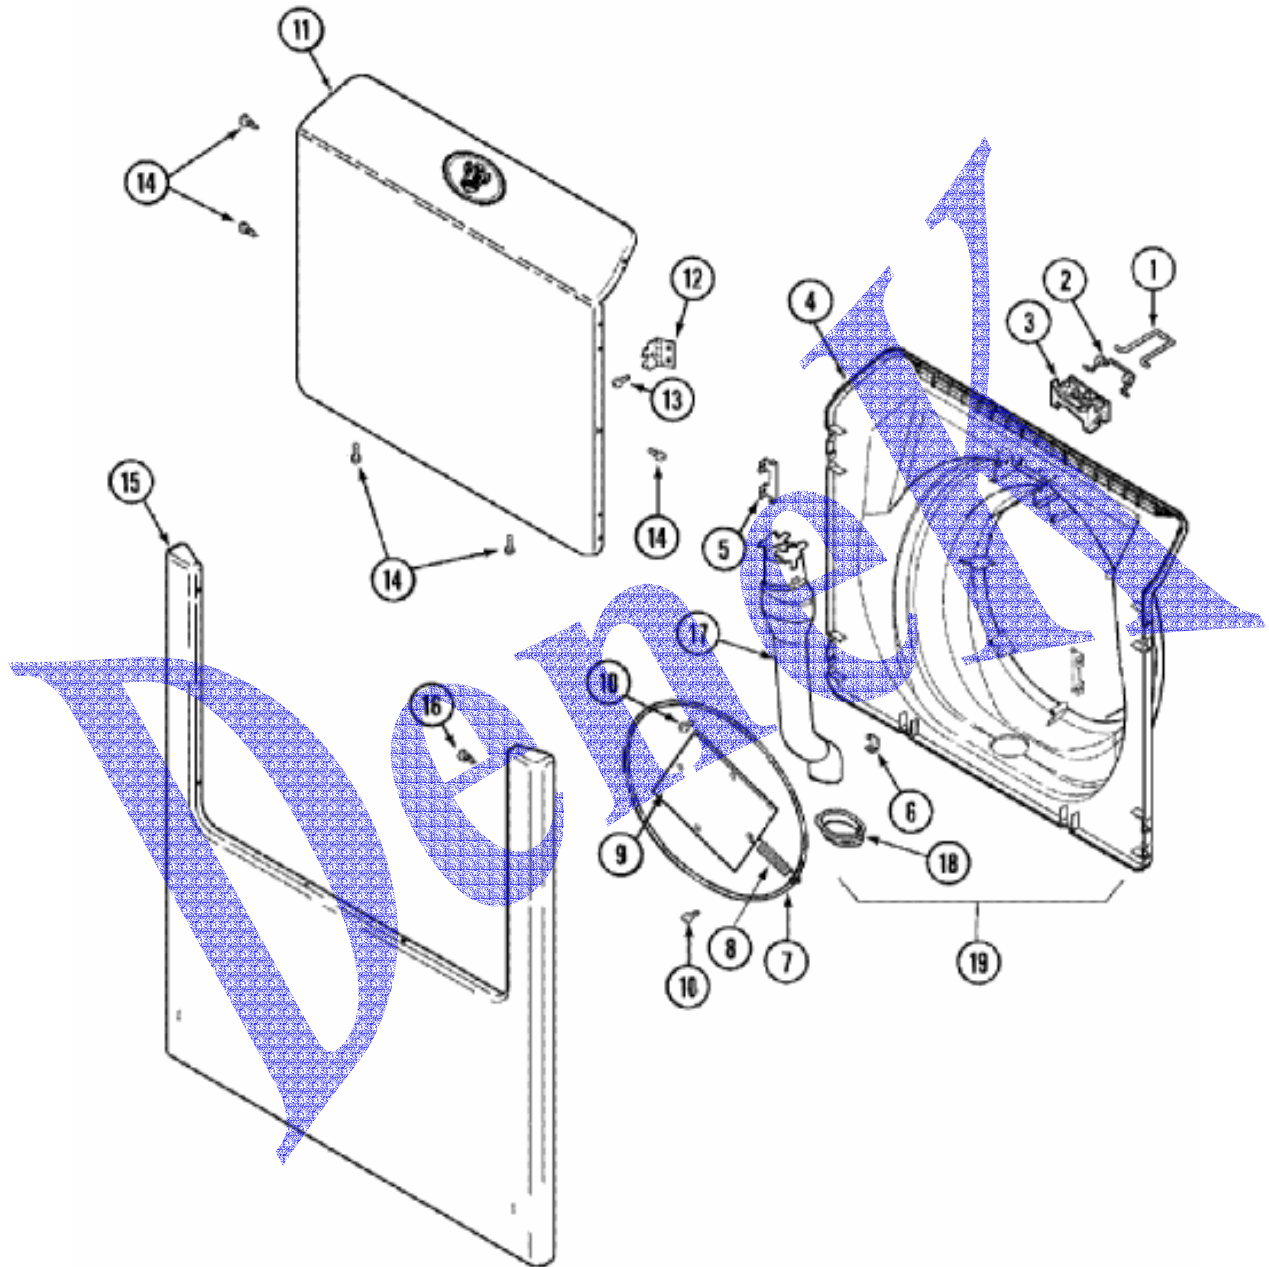

LAV. MAYTAG MAH4000AWQ

FRENTE

LAV. MAYTAG MAH4000AWQ

FRENTE

1	1	22002002	10	HOOP, LOCK
2	1	22002003	10	SPRING, LATCH
3	1	22002168	10	SUPPORT, LOCK HOOP
4	1	22002615	10	DOOR, INNER (W/VENT-BSQ)
4	1	22002443	10	LABEL, SAFETY
4	1	22003078	50	DOOR, INNER (BSQ)
5	4	22002038	10	CLIP, DOOR (DOUBLE)
6	2	22002039	10	CLIP, DOOR (SINGLE)
7	1	22002104	10	WIREFRAME
8	4	22002356	10	SPRING, PLATE
9	1	22002094	10	PLATE
10	2	22002007	10	SCREW SHEET, SOUND DAMPER (FT. PNL)
11	1	22001817	10	PNL)
11	1	22002333	10	LABEL, OPEN DOOR (WASHER) PANEL, DOOR (BSQ W/MEDALLION)
11	1	22002661	10	W/MEDALLION)
12	2	22002612	10	COVER, HINGE (BSQ)
12	2	22002000	10	HINGE, DOOR
13	4	22002062	10	SCREW SCREW (#8-18 OUTER DOOR (BSQ)
14	6	33002351	10	(BSQ)
15	1	22002663	10	PANEL, FRONT (BSQ)
15	2	22001995	10	SCREW
15	2	22002239	10	CLIP, LOWER FRONT PANEL
15	1	22002305	10	INSULATION, FRONT PANEL
16	4	22002012	10	SCREW, HINGE
17	1	22002244	10	CLIP, GROUNDING
17	1	22002990	50	VENT TUBE ASSEMBLY
18	1	22003075	50	GROMMET, VENT TUBE LINER, DOOR ASSY W/VENT (BSQ)
19	1	22003085	50	(BSQ)
20	1	22003908	86	VAPOR BARRIER