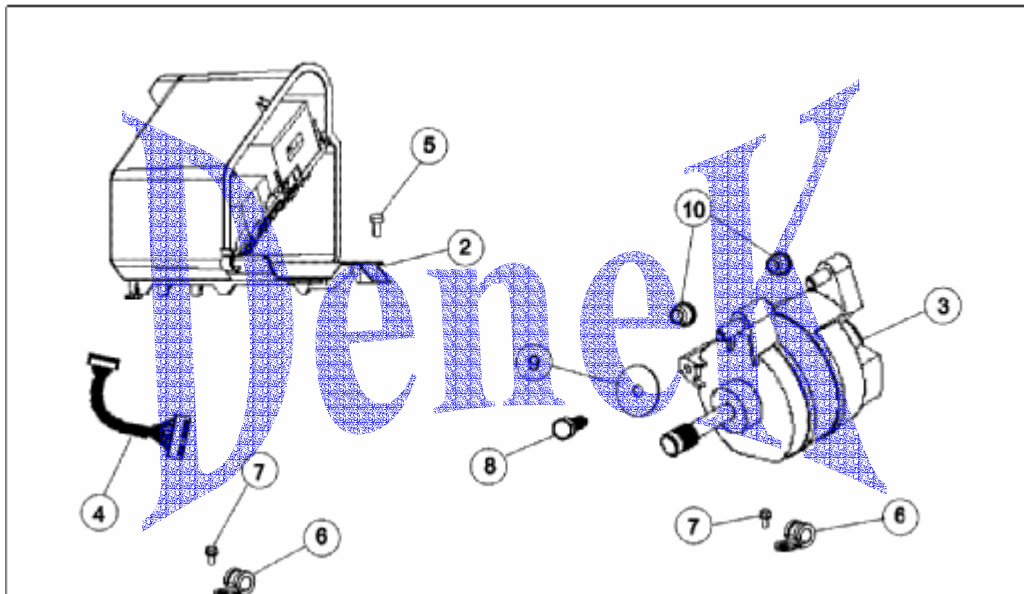

1 USE FOR ITEM 2 PRIOR TO SERIES 88

ITEM 1 - KIT CONTAINS: