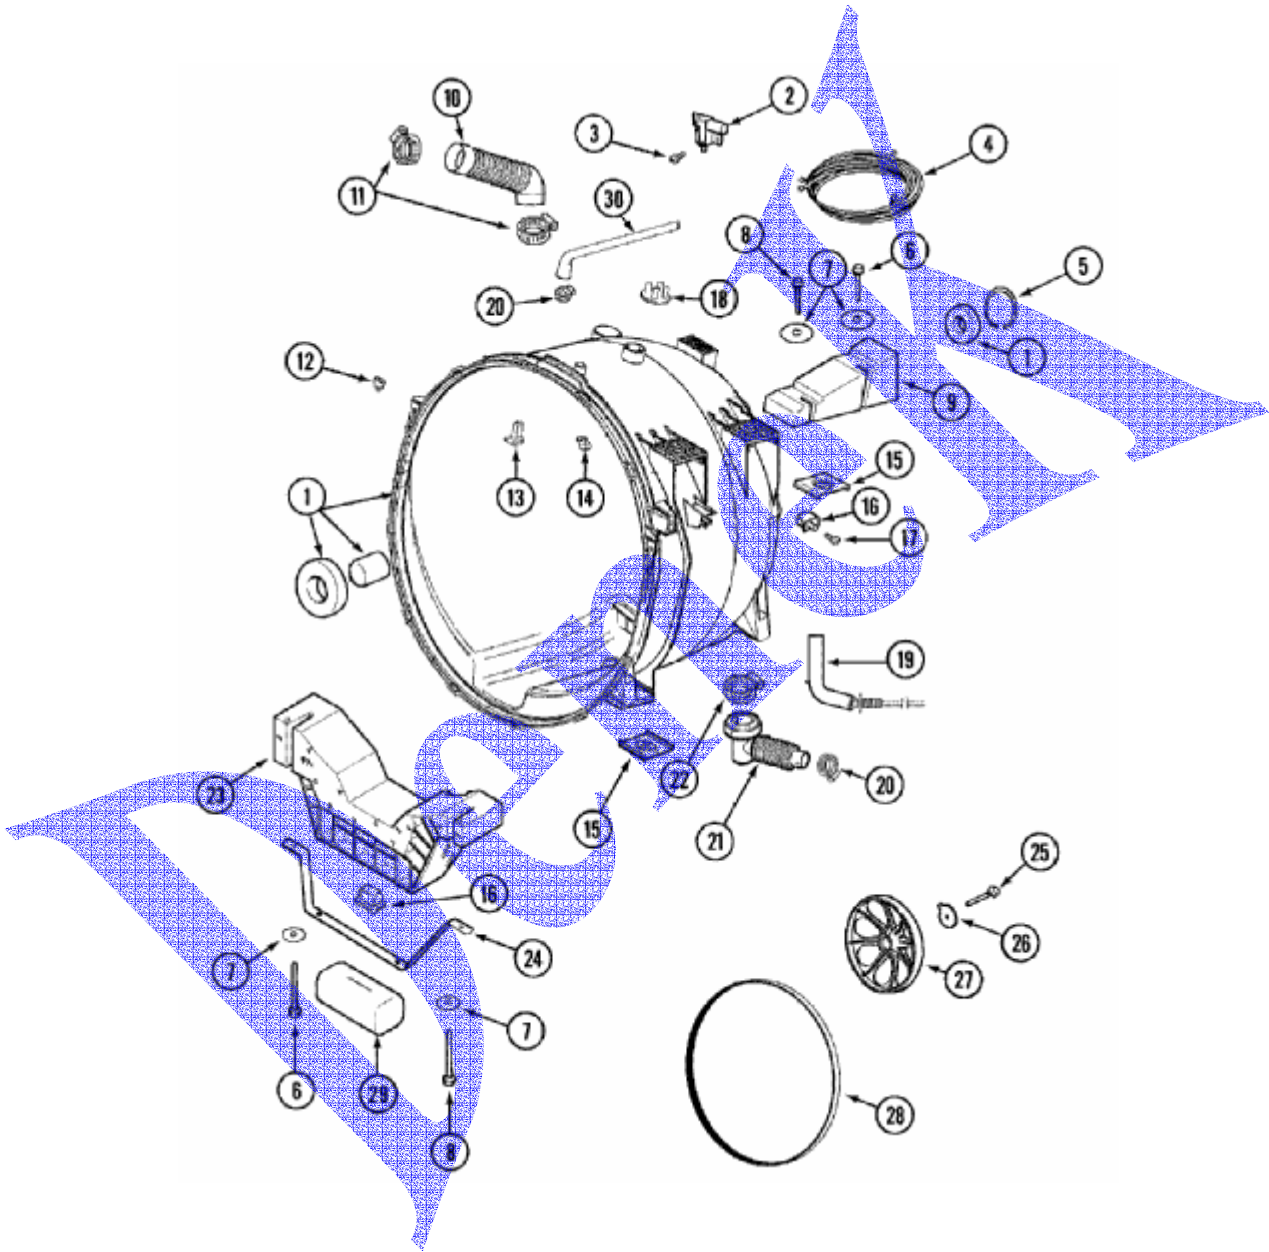

LAV. MAYTAG MAH4000AWO

MOTOR Y CIRCUITO

1 USE FOR ITEM 2 PRIOR TO SERIES 88

ITEM 1 - KIT CONTAINS:

LAV. MAYTAG MAH4000AWQ

MOTOR Y CIRCUITO

1	1	12002039	10	NEPTUNE MOTOR CONVERSION KIT
2				NEPTUNE MOTOR CONVERSION KIT
2	1	12002039	10	KIT
2	1	22004046	88	CONTROL ASSY, MOTOR
3	1	22003856	88	MOTOR, VARIABLE SPEED
3	1	22003442	10	MOTOR, (156 T) 60HZ 120V WIRE HARNESS, MOTOR
4	1	22002471	10	CONTROL
4	1	22003854	88	EMI SUPPRESSION FILTER, 12A
5	2	212276	10	SCREW
6	2	22002173	10	CLIP, WIRE HARNESS
7	2	310632	10	SCREW
8	1	22003686	76	BOLT, MOTOR
8	1	22002058	10	BOLT, MOTOR
9	1	22002086	10	ADJUSTER, BELT TENSION
10	2	22002082	10	ISOLATOR, MOTOR

LAV. MAYTAG MAH4000AWQ

TINA

LAV. MAYTAG MAH4000AWQ

TINA

1	1	22002907	10	TUB ASSEMBLY
2	1	22002045	10	SWITCH, INERTIAL - UNBALANCE
3	2	22002300	10	SCREW
				WIRE HARNESS, UNBALANCE
4	1	33002216	10	/COMM
5	1	22001981	10	RING, RETAINING
6	2	22001991	10	BOLT
7	2	22002067	10	WASHER, COUNTER BALANCE
8	2	22002056	10	BOLT
9	1	22002102	10	WEIGHT, COUNTER BALANCE
10	1	22002083	10	HOSE, INJECTOR
11	2	22002052	10	CLAMP, INJECTOR HOSE
12	2	22002103	10	CLIP, U
13	1	22002959	42	DEFLECTOR, WATER
13	1	22002004	10	DEFLECTOR, WATER
14	3	22002006	10	CLIP
14	2	22002583	10	WIRE WRAP
15	2	22002065	10	NUT, COUNTER BALANCE
16	2	22002044	10	SWITCH, TUB DISPLACEMENT
17	1	22002061	10	SCREW
18	1	22002061	10	SCREW
18	1	22002797	10	CLIP, HOSE (SADDLE HORN)
19	1	22002799	10	CLIP, SNAP
19	1	22002010	10	HOSE, AIR DOME
20	1	202515	10	HOSE CLAMP - 1-1/16 INCH
21	1	22002958	42	HOSE, OUTLET (TUB)
21	1	22002793	10	HOSE, OUTLET W/FILTER (6 1/2")
22	1	22002053	10	CLAMP, SUMP HOSE
23	1	22002579	10	FRONT WEIGHT BRACKET
24	1	22002008	10	STRAP
25	1	22002057	10	SCREW, SPINNER
26	1	22002055	10	WASHER, SPINNER SHAFT
26	1	22003936	89	WASHER (1 1/4")
27	1	22001998	10	PULLEY, SPINNER
28	1	12001435	10	BELT KIT, DRIVE
29	1	22002011	10	CUSHION
30	1	22002791	10	HOSE/CLIP ASSY RECIRC (64 1/2")