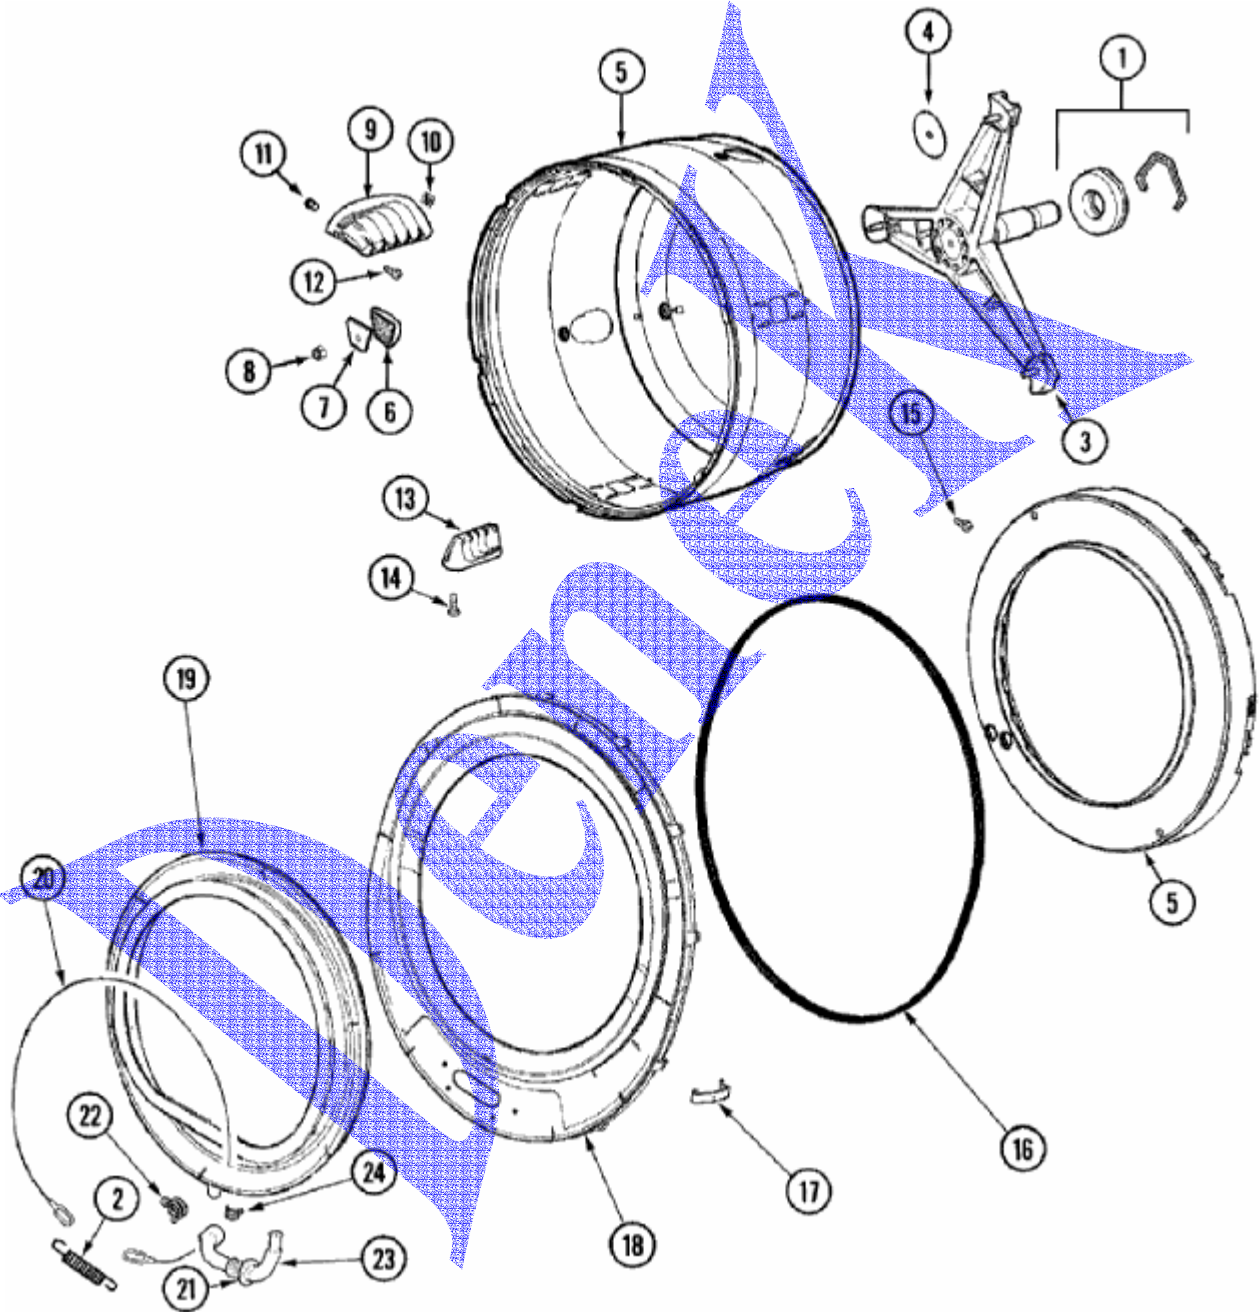

LAV. MAYTAG MAH4000AWQ

FALDON Y SOPORTES

LAV. MAYTAG MAH4000AWQ

FALDON Y SOPORTES

1	1	12001478	10	LIP SEAL SVC ASSY.
2	1	22002099	10	SPRING, TUB
3	1	22001994	10	SUPPORT ASSY., SPINNER
3	1	22002123	10	TUBE, MOLYKOTE
3	1	22002897	40	SUPPORT ASSY., SPINNER
4	3	22002023	10	WASHER, PLASTIC SPINNER ASSY. (W/BALANCE RING)
5	1	22002115	10	RING)
6	3	22002021	10	WASHER, PROFILE
7	3	22002020	10	WASHER, SPINNER SUPPORT
8	3	22002122	10	NUT, SPINNER ATTACHMENT
9	3	22001985	10	BAFFLE, DRIP (REAR)
10	3	22002009	10	GROMMET, BAFFLE (REAR)
11	3	22001999	10	GROMMET, BAFFLE (FRT)
12	6	22002325	10	SCREW
13	3	22001986	10	BAFFLE, DRIP (FRONT)
14	6	22002059	10	SCREW
15	1	22002028	10	SCREW, BALANCE RING
16	1	22002077	10	SEAL, TUB COVER
17	13	22002050	10	CLIP, TUB TO COVER
18	1	22002238	10	COVER, TUB (W/SEAL)
18	1	22002961	42	COVER, TUB (W/SEAL) (ASP)
18	1	22003212	53	COVER, TUB (W/SEAL) (ASP)
19	1	12001772	53	KIT, DOOR BOOT W/DRAIN
19	1	22001978	10	BOOT, DOOR
20	1	22002105	10	WIRE, BOOT CLAMP
21	1	22003074	53	GUARD, HOSE
22	1	22003072	53	CLAMP, HOSE DOUBLE WIRE
23	1	22003071	53	DOOR BOOT DRAIN HOSE
24	1	22003073	53	CLAMP, HOSE DOUBLE WIRE