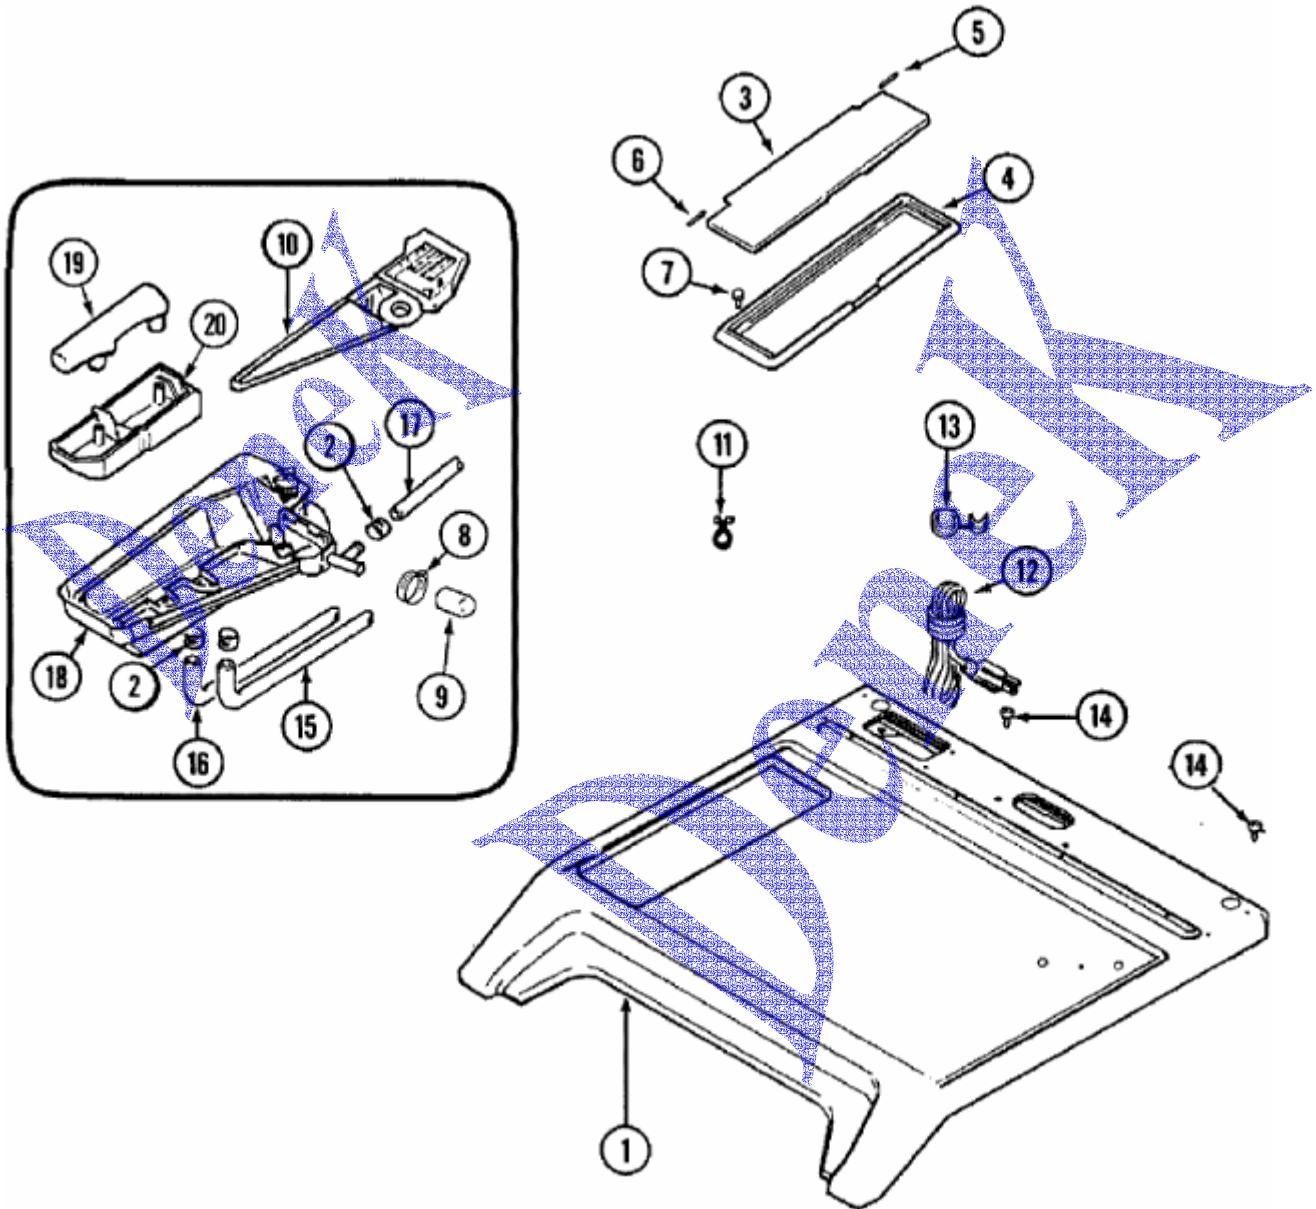

LAV. MAYTAG MAH4000AWQ

TAPA

LAV. MAYTAG MAH4000AWQ

TAPA

1	1	22002662	10	COVER, TOP (BSQ)
1	1	22003585	67	COVER, TOP (BSQ-AS PK)
2	4	205161	10	CLAMP - 15/16"
3	1	22002614	10	LID, DISPENSER (BSQ)
4	1	22002613	10	BEZEL, DISPENSER (BSQ)
5	1	912678	10	PIN, HINGE (LONG)
6	1	912679	10	PIN, HINGE (SHORT)
7	4	22003681	58	SCREW, DISPENSER LID
7	4	22002060	10	SCREW, BEZEL
8	1	22001984	10	CLAMP, DRAIN HOSE
				NOT REQUIRED PART OR SEE
9	-----		58	NOTE
9	1	22002796	10	CAP
10	1	22003322	58	TOP, DISPENSER (FLUME)
10	1	22002555	10	FLUME, DISPENSER
11	2	22002027	10	WIRE TIE, TWIST LOCK
11	1	212276	10	SCREW
12	1	22001178	10	CORD, POWER
13	1	211881	10	GROMMET, CORD
14	1	912365	10	SCREW
15	1	22002551	10	HOSE, BLEACH
16	1	22002552	10	HOSE, FABRIC SOFTENER
17	1	22002553	10	HOSE, DETERGENT
17	1	22003457	58	HOSE, DETERGENT
18	1	22003723	58	BOTTOM, DISPENSER
18	1	22002768	10	DISPENSER BOTTOM
19	1	22002266	10	CAP, SIPHON
20	1	22002265	10	CUP, SIPHON