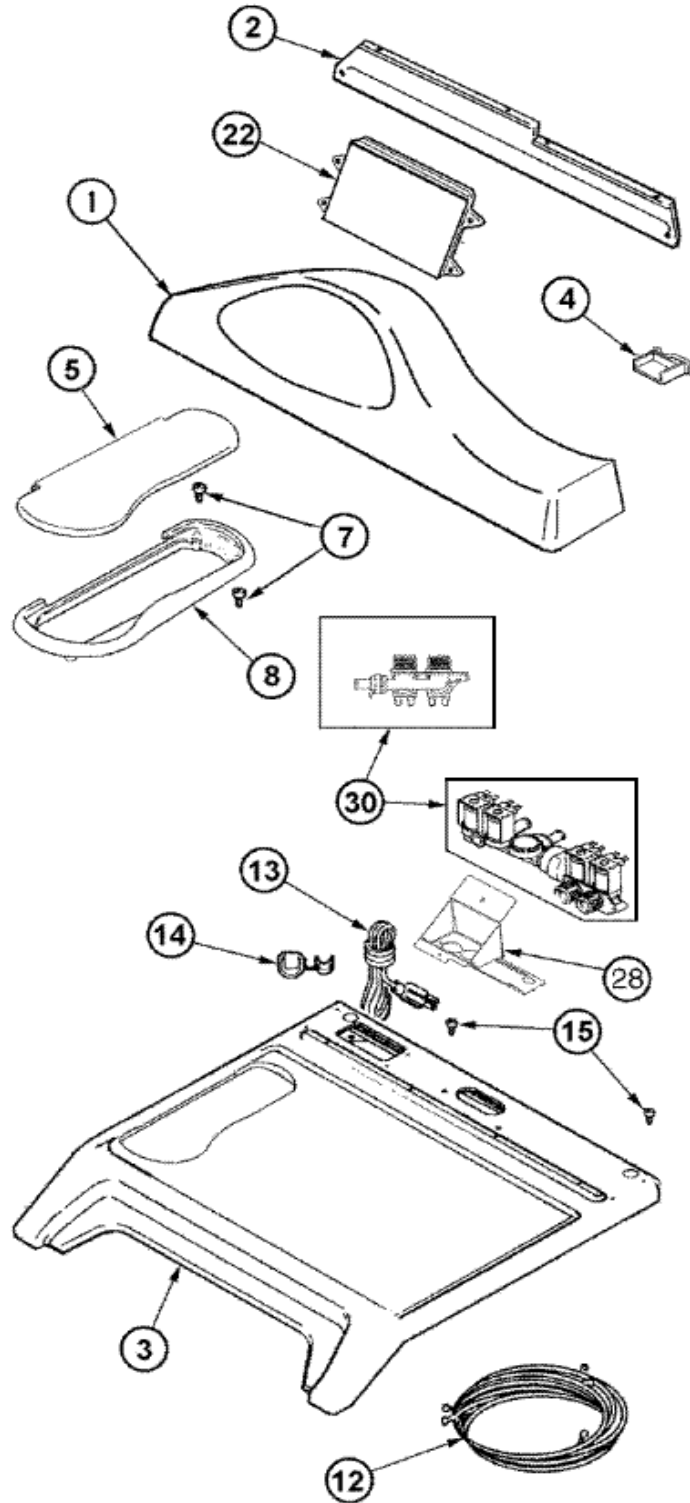

Distribuidor Autorizado

SurteRápido.com

Venta de Refacciones
Electrodomesticas

MAH550BWW TABLERO