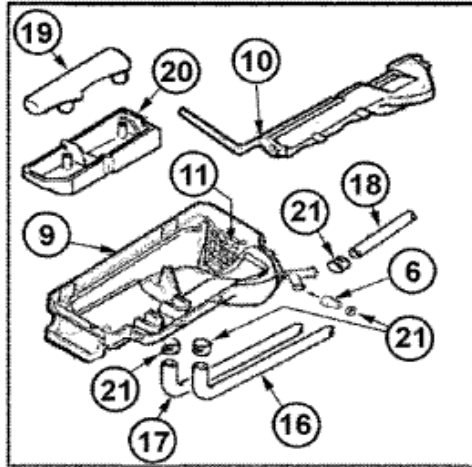

Distribuidor Autorizado

SurteRápido.com

Venta de Refacciones
Electrodomesticas

MAH550BWW TABLERO