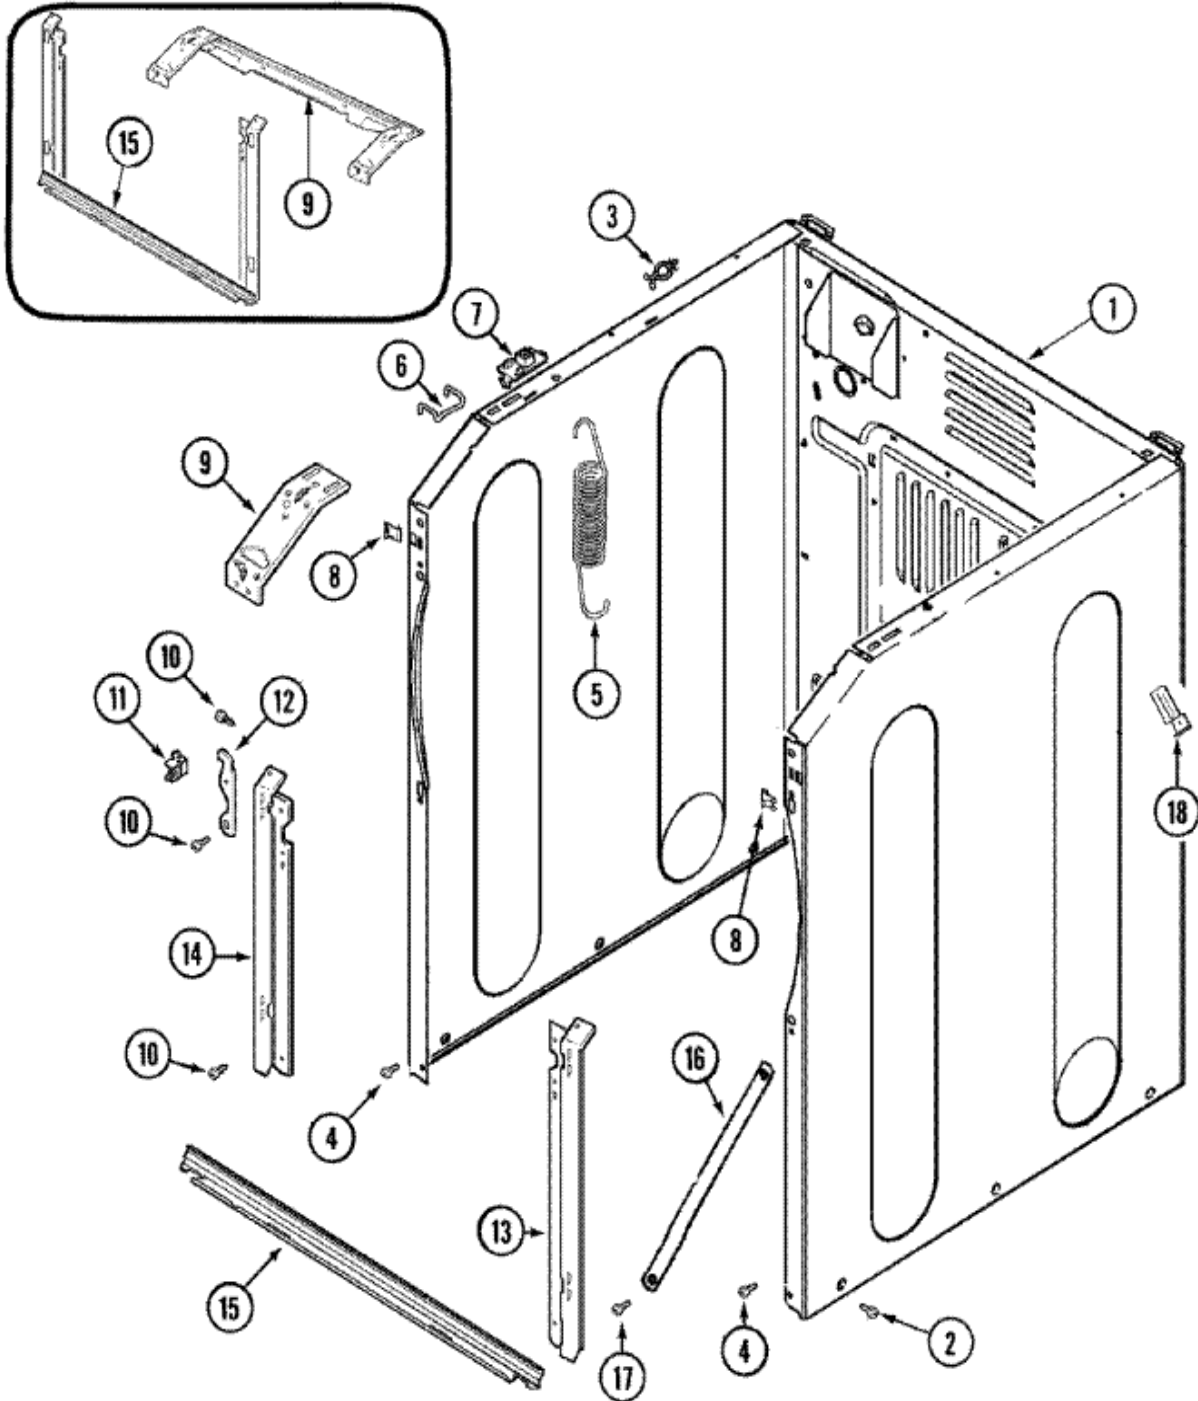

MAH550BWW BASE

MAH5500BWW BASE

1	212276	SCREW (S/P)
1	22003605	BASE WELD ASSEMBLY (S/P)
1	22003435	BASE, ASSEMBLY (S/P)
1	22002014	CLIP (S/P)
1	22003580	BASE, ASSEMBLY (S/P)
2	22003298	RETAINER, WIRE (S/P)
3	12001891	SWITCH, PRESSURE (S/P)
3	22004500	SWITCH, PRESSURE-2 LEVEL (S/P)
3	22003265	DESCONTINUADO
3	22003728	SWITCH, PRESSURE
4	22002853	CLAMP, HOSE (S/P)
5	22003268	CAP, RUBBER (S/P)
6	22003544	ADJUSTABLE LEG & NUT
7	Y052740	NUT (S/P)
8	210684	FOOT, RUBBER
9	22001988	STRUT ASSY-REAR
10	22002239	CLIP, LOWER FRONT PANEL (S/P)
11	25001012	PUMP ISOLATOR BRACKET (S/P)
11	25001052	PUMP
12	22001995	SCREW (S/P)
13	202515	HOSE CLAMP - 1-1/16 INCH (S/P)
14	22003262	HOSE, TUB TO PUMP
15	22003080	CLIP, AIRDOME HOSE (S/P)
16	12001807	KIT NC, DRAIN HOSE REPLACEMENT

Distribuidor Autorizado

SurteRápido.com

Venta de Refacciones
Electrodomesticas

MAH550BWW GABINETE

MAH5500BWW GABINETE

1	22001995	SCREW (S/P)
1	22004095	HINGE, PLASTIC (S/P)
1	22003582	CABINET, ASSY. (WHT-AS PK) (S/P)
1	22003639	DESCONTINUADO
1	22003511	INSULATION, CABINET (S/P)
2	213007	SCREW, CABINET (S/P)
2	22002013	STOP, SHIPPING (S/P)
2	22003409	DESCONTINUADO
3	22003298	RETAINER, WIRE (S/P)
4	22001995	SCREW (S/P)
5	22003254	SPRING, CABINET (S/P)
6	22002297	SUPPORT, SPRING (S/P)
7	22001997	SPACER, TOP COVER (S/P)
8	22002049	CLIP (S/P)
9	22003637	BRACE ASSEMBLY, TOP CROSS (S/P)
9	22002090	BRACE, CORNER (S/P)
9	22002292	BRACE, CORNER (LT) (S/P)
10	22001995	SCREW (S/P)
11	22002001	SUPPORT, HINGE (S/P)
12	33002597	HOOK, SECURITY (S/P)
13	22003224	BRACKET, SHROUD SUPPORT (RT) (S/P)
14	22002985	BRACKET, SHROUD (LT) (S/P)
15	22003652	SHROUD SUPPORT ASSEMBLY (S/P)
15	22001993	BRIDGE, SHROUD SUPPORT (S/P)
16	22002767	BRACE, CROSS (S/P)
17	22001995	SCREW (S/P)
18	22001996	SCREW (S/P)
18	22002178	BRACKET, WATER SWITCH (S/P)