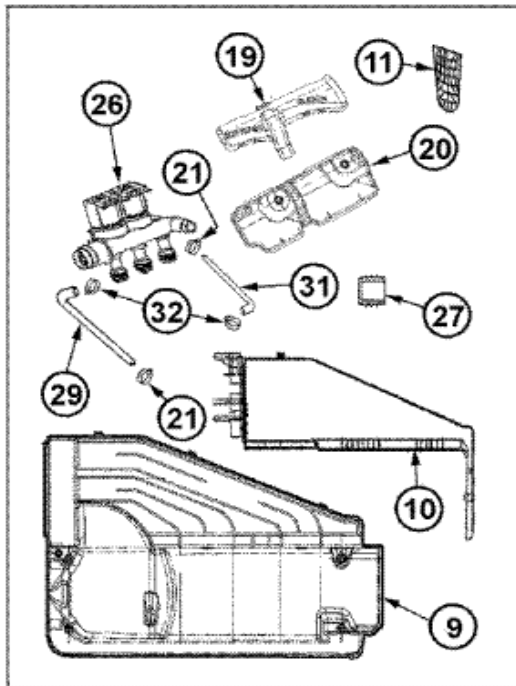

Distribuidor Autorizado

SurteRápido.com

Venta de Refacciones
Electrodomesticas

MAH550BWW TABLERO