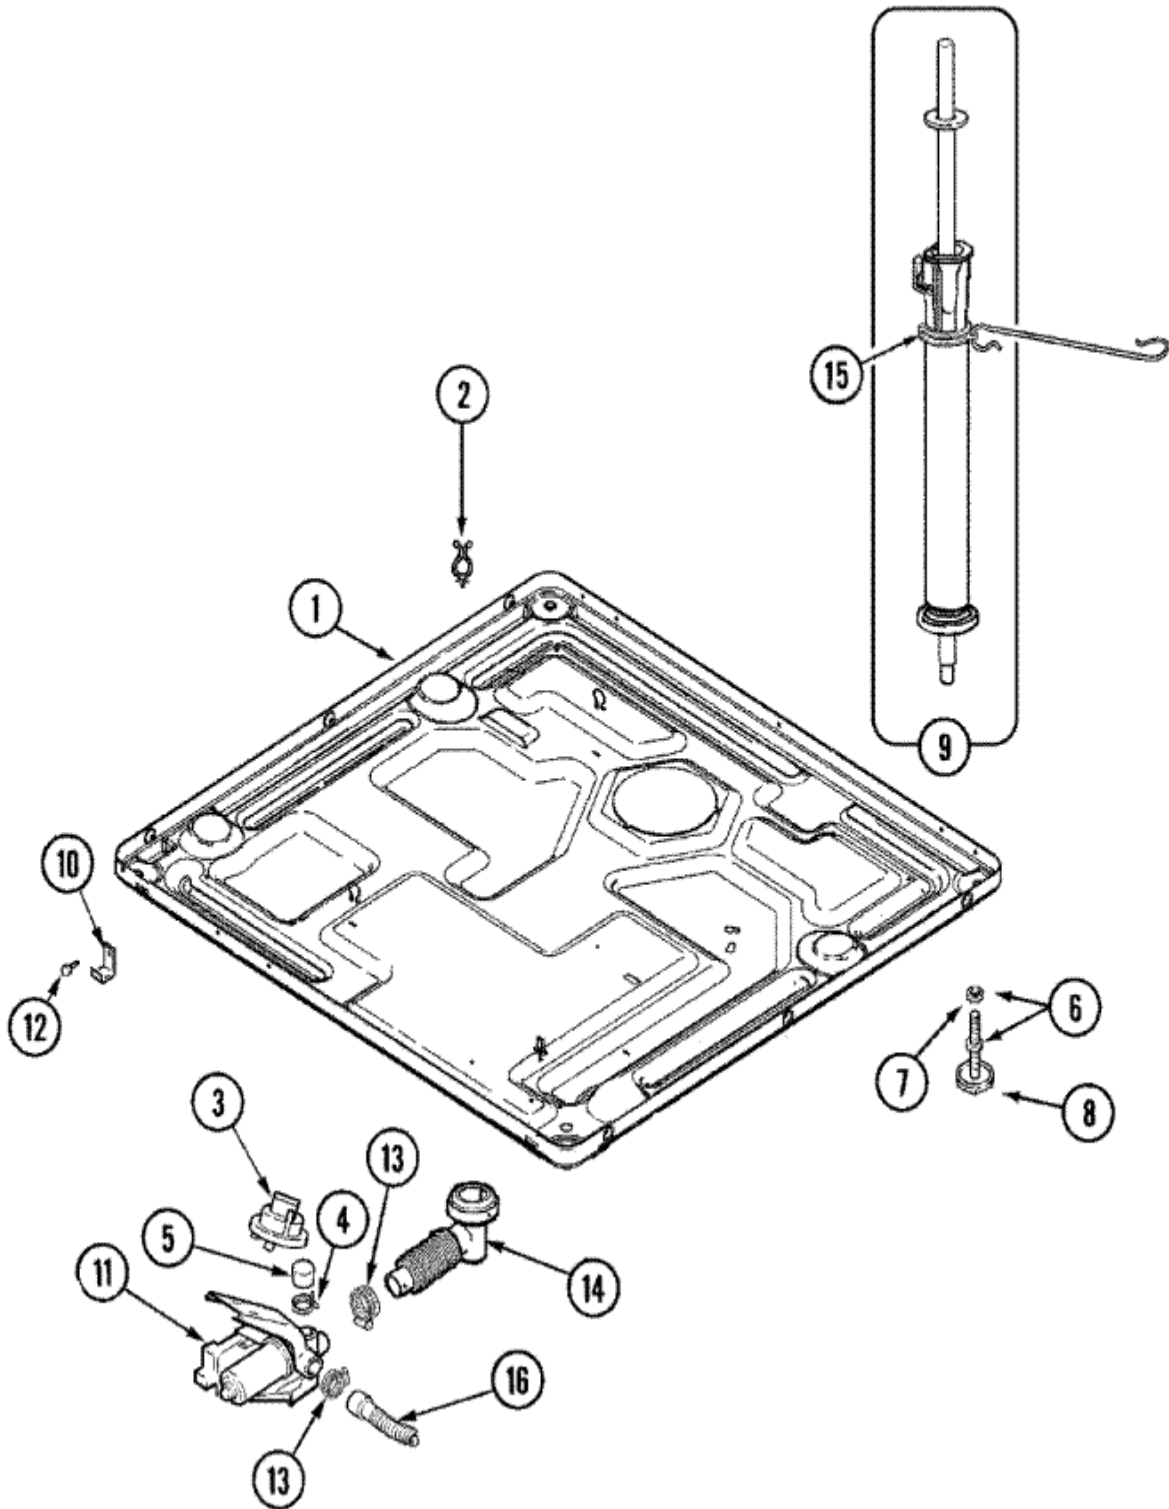

MAH550BWW BASE

MAH5500BWW BASE

1	212276	SCREW (S/P)
1	22003605	BASE WELD ASSEMBLY (S/P)
1	22003435	BASE, ASSEMBLY (S/P)
1	22002014	CLIP (S/P)
1	22003580	BASE, ASSEMBLY (S/P)
2	22003298	RETAINER, WIRE (S/P)
3	12001891	SWITCH, PRESSURE (S/P)
3	22004500	SWITCH, PRESSURE-2 LEVEL (S/P)
3	22003265	DESCONTINUADO
3	22003728	SWITCH, PRESSURE
4	22002853	CLAMP, HOSE (S/P)
5	22003268	CAP, RUBBER (S/P)
6	22003544	ADJUSTABLE LEG & NUT
7	Y052740	NUT (S/P)
8	210684	FOOT, RUBBER
9	22001988	STRUT ASSY-REAR
10	22002239	CLIP, LOWER FRONT PANEL (S/P)
11	25001012	PUMP ISOLATOR BRACKET (S/P)
11	25001052	PUMP
12	22001995	SCREW (S/P)
13	202515	HOSE CLAMP - 1-1/16 INCH (S/P)
14	22003262	HOSE, TUB TO PUMP
15	22003080	CLIP, AIRDOME HOSE (S/P)
16	12001807	KIT NC, DRAIN HOSE REPLACEMENT

Distribuidor Autorizado

SurteRápido.com

Venta de Refacciones
Electrodomesticas

MAH550BWW GABINETE

MAH5500BWW GABINETE

1	22001995	SCREW (S/P)
1	22004095	HINGE, PLASTIC (S/P)
1	22003582	CABINET, ASSY. (WHT-AS PK) (S/P)
1	22003639	DESCONTINUADO
1	22003511	INSULATION, CABINET (S/P)
2	213007	SCREW, CABINET (S/P)
2	22002013	STOP, SHIPPING (S/P)
2	22003409	DESCONTINUADO
3	22003298	RETAINER, WIRE (S/P)
4	22001995	SCREW (S/P)
5	22003254	SPRING, CABINET (S/P)
6	22002297	SUPPORT, SPRING (S/P)
7	22001997	SPACER, TOP COVER (S/P)
8	22002049	CLIP (S/P)
9	22003637	BRACE ASSEMBLY, TOP CROSS (S/P)
9	22002090	BRACE, CORNER (S/P)
9	22002292	BRACE, CORNER (LT) (S/P)
10	22001995	SCREW (S/P)
11	22002001	SUPPORT, HINGE (S/P)
12	33002597	HOOK, SECURITY (S/P)
13	22003224	BRACKET, SHROUD SUPPORT (RT) (S/P)
14	22002985	BRACKET, SHROUD (LT) (S/P)
15	22003652	SHROUD SUPPORT ASSEMBLY (S/P)
15	22001993	BRIDGE, SHROUD SUPPORT (S/P)
16	22002767	BRACE, CROSS (S/P)
17	22001995	SCREW (S/P)
18	22001996	SCREW (S/P)
18	22002178	BRACKET, WATER SWITCH (S/P)