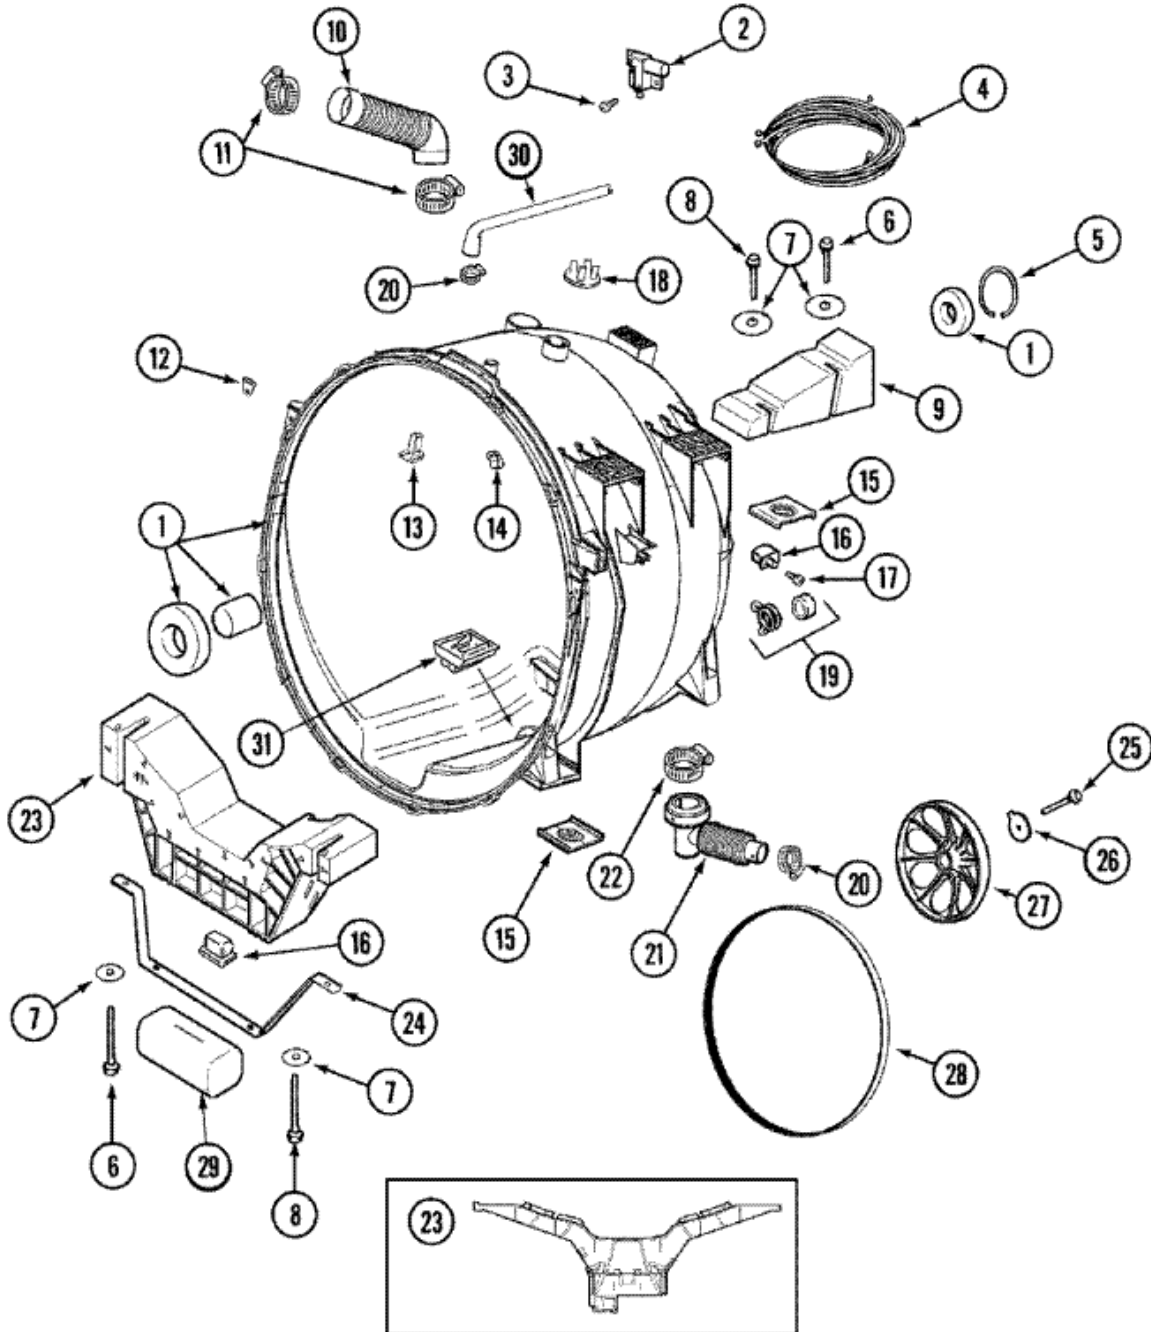

MAH550BWW MOTOR

1

MAH5500BWW MOTOR

1	12002039	NEPTUNE MOTOR CONVERSION KIT
2	22004046	CONTROL ASSY., MOTOR
2	12002039	NEPTUNE MOTOR CONVERSION KIT
2	22001995	SCREW (S/P)
2	22004473	MOTOR CONTROL ASSEMBLY
3	22003856	MOTOR, VARIABLE SPEED
3	12002039	MOTOR, (156 T) 60HZ 120V
4	22004212	HARNESS, MOTOR/MOTOR CONTROL (S/P)
4	22004499	HARNESS, WIRE (S/P)
5	212276	SCREW (S/P)
6	22002014	CLIP, WIRE HARNESS (S/P)
7	Y310632	SCREW (S/P)
8	22003686	BOLT, MOTOR (S/P)
8	22003599	BOLT, MOTOR (S/P)
9	22002320	ADJUSTER, BELT TENSION (S/P)
10	22003329	ISOLATOR, MOTOR (POLY) (S/P)

Distribuidor Autorizado

SurteRápido.com

Venta de Refacciones
Electrodomesticas

MAH550BWW TINA

MAH5500BWW TINA

1	22003212	COVER, TUB (W/SEAL) (ASP)
1	22004465	OUTER TUB ASSEMBLY AS-PK KIT (S/P)
1	22003326	CLIP, HEATER HARNESS TO TUB (S/P)
2	22002006	CLIP (S/P)
2	22003302	SWITCH, INTERNAL UNBALANCE (S/P)
3	22002061	SCREW (S/P)
3	22002300	SCREW (S/P)
4	22003684	WIRE HARNESS, UPPER SUB ASSY (S/P)
4	22004052	HARNESS UPPER SUB ASSY (S/P)
4	22003271	HARNESS, UNBALANCE SWITCH (S/P)
4	22004212	HARNESS, MOTOR/MOTOR CONTROL (S/P)
4	22003829	HARNESS, UPPER SUB ASSY (S/P)
5	22001981	RING, RETAINING (S/P)
6	22003828	PLATED BOLT, DOUBLE SEMS SU (S/P)
6	22003615	BOLT (S/P)
6	33002973	SCREW, No.9-15 X 1.00 HX WS (S/P)
7	22002067	DESCONTINUADO
7	22003828	PLATED BOLT, DOUBLE SEMS SU (S/P)
8	22003616	BOLT (S/P)
8	33002973	SCREW, No.9-15 X 1.00 HX WS (S/P)
9	22002102	WEIGHT, COUNTER BALANCE (S/P)
10	22002083	HOSE, INJECTOR
11	22002052	CLAMP, INJECTOR HOSE (S/P)
12	22002103	CLIP, U (S/P)
13	22004310	DEFLECTOR, WATER (S/P)
14	22002006	CLIP (S/P)
14	22002583	WIRE WRAP (S/P)
15	22002065	NUT, COUNTER BALANCE (S/P)
16	22002044	SWITCH, TUB DISPLACEMENT (S/P)
17	22002061	SCREW (S/P)
18	22002061	SCREW (S/P)
18	22002797	CLIP, HOSE (SADDLE HORN) (S/P)
19	22003261	PLUG, OUTER TUB (S/P)