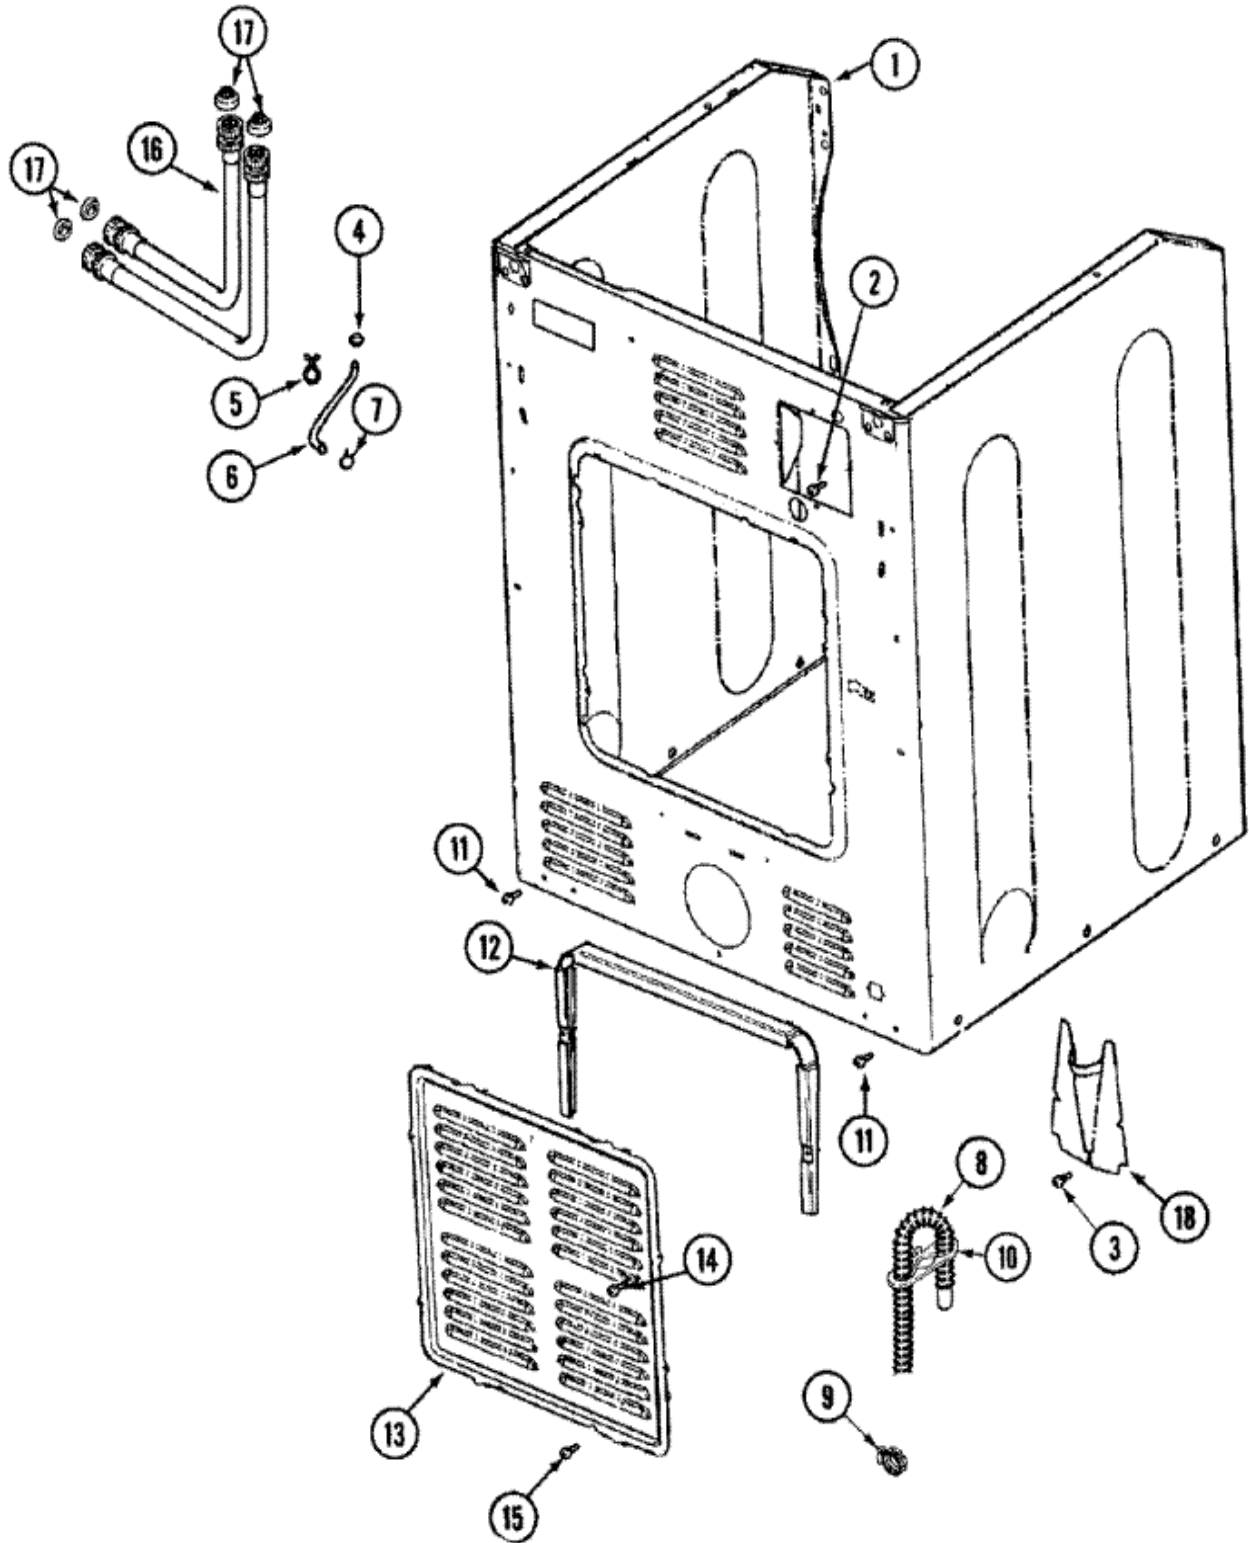

Distribuidor Autorizado

SurteRápido.com

Venta de Refacciones
Electrodomesticas

MAH550BWW GABINETE