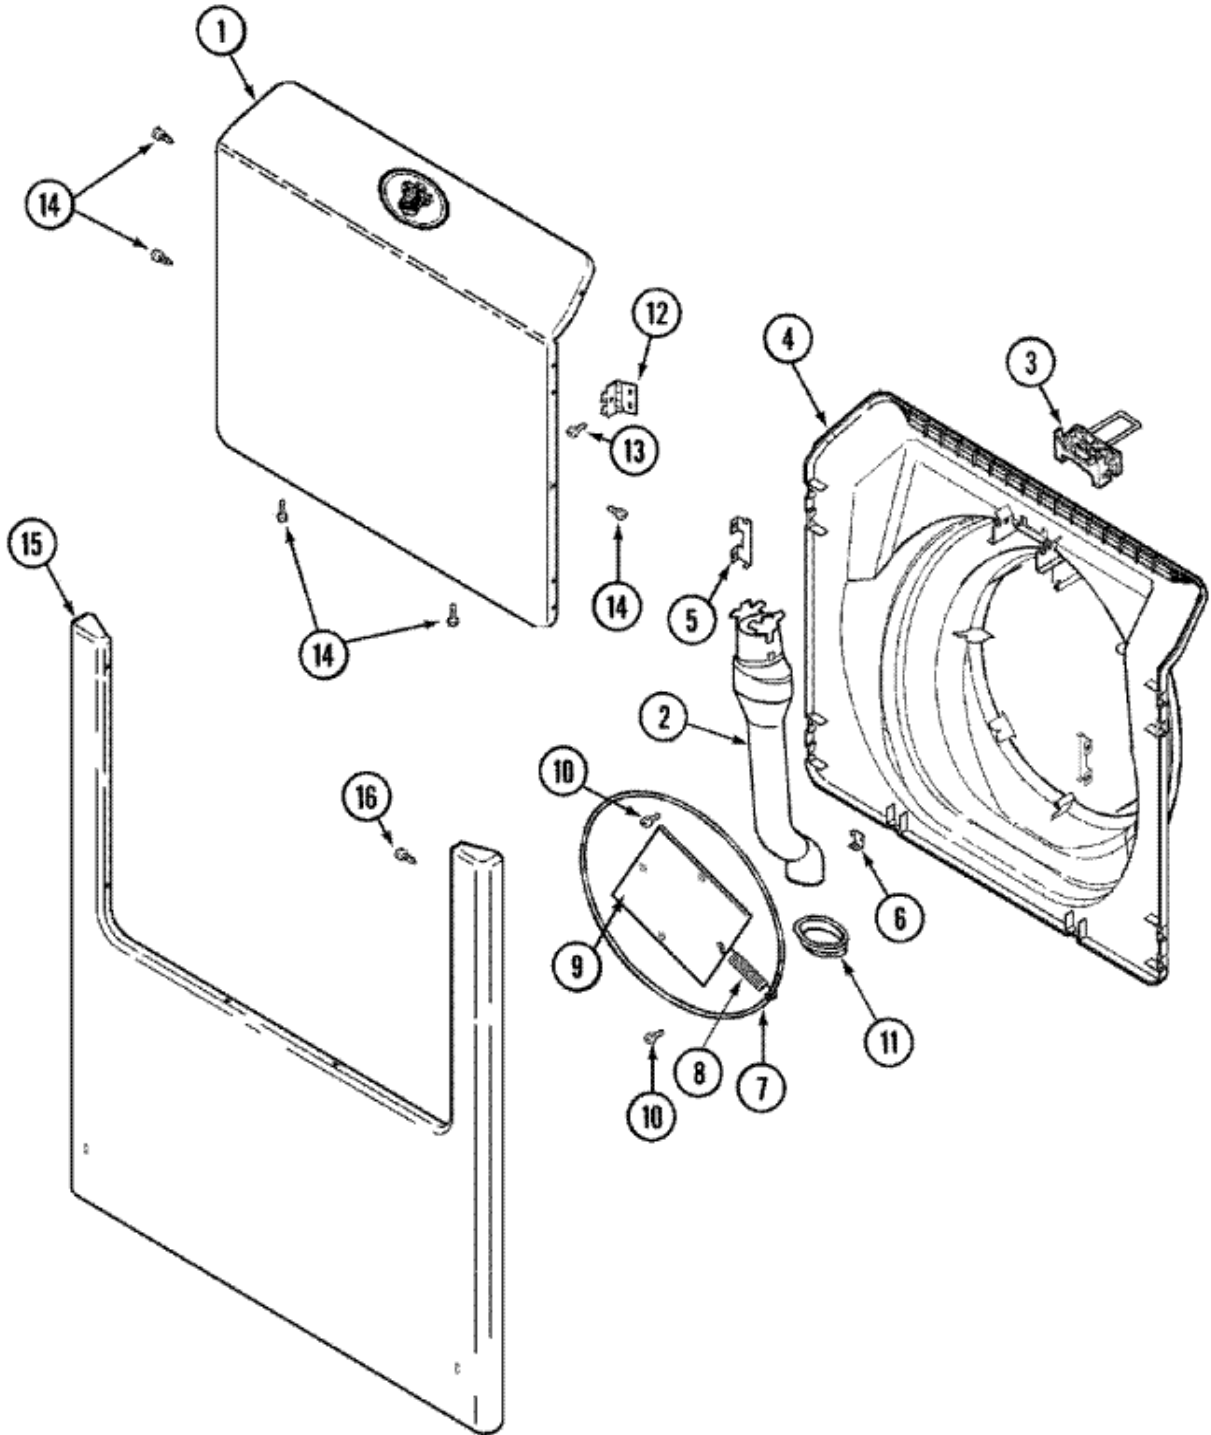

12	22003856	MOTOR, VARIABLE SPEED
12	22003799	WIRE HARNESS (S/P)
12	22004146	WIRE HARNESS (S/P)
12	22003818	WIRE HARNESS (S/P)
13	22003062	CORD, POWER (AS WRAPPED) (S/P)
13	22003062	POWER CORD AS WRAPPED (S/P)
14	2-11881	GROMMET, CORD
15	912365	SCREW (S/P)
16	22002551	HOSE, BLEACH (S/P)
17	22002552	DESCONTINUADO
18	22004082	SEAL INSERTION TOOL (S/P)
18	22003457	HOSE, DETERGENT (S/P)
19	22002266	CAP, SIPHON
19	22003849	SIPHON CAP (S/P)
20	22003848	SIPHON CUP (S/P)
20	22002265	CUP, SIPHON
21	22001984	CLAMP, DRAIN HOSE (S/P)
21	205161	CLAMP - 15/16`` (S/P)
22	22004299	CONTROL BOARD/MTG BRACKET-LED
22	22004431	HARNESS, MAIN LED (S/P)
22	22004488	CONTROL BOARD, AS PACKED SUB (S/P)
26	12001930	DISPENSER VALVE (S/P)
27	12001929	VALVE SEAL KIT (S/P)
28	33002212	BRACKET, WATER VALVE (S/P)
28	22003263	SCREW (S/P)
28	22001996	SCREW (S/P)
29	22003832	FILL HOSE, DISPENSER (S/P)
30	22003245	VALVE, WATER
30	22003834	WATER VALVE W` THERMISTOR (S/P)
31	22003833	HOSE, TUB SHOWER (S/P)
32	22001640	CLAMP, HOSE (S/P)
33	22003325	TAG, ENERGY (LED) (S/P)

Distribuidor Autorizado

SurteRápido.com

Venta de Refacciones
Electrodomesticas

MAH550BWW PUERTA