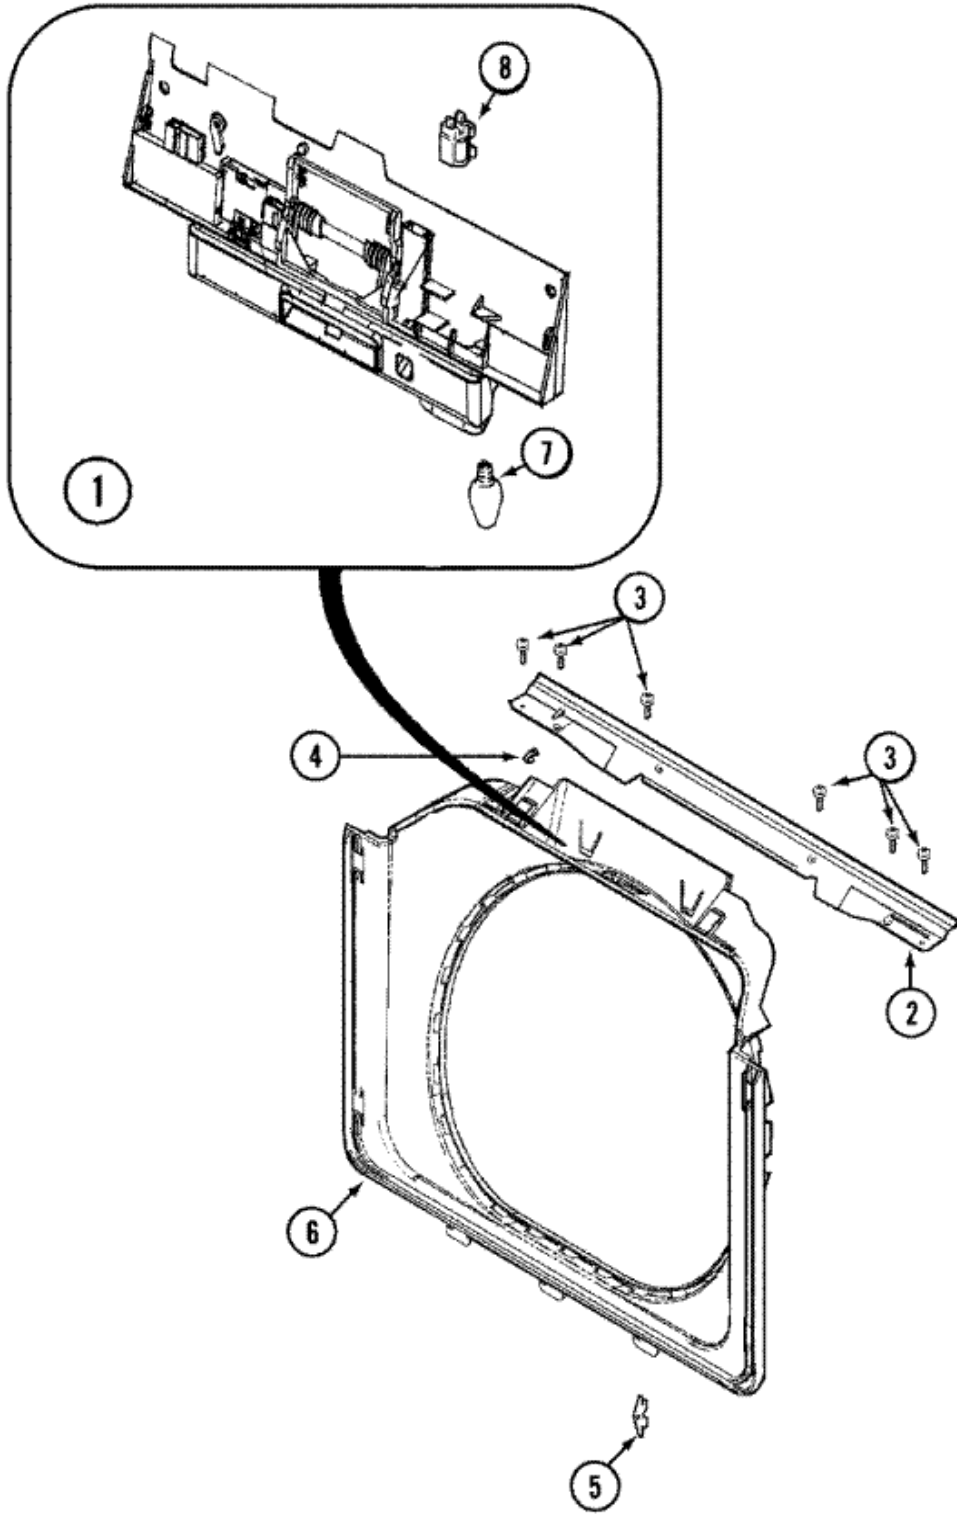

Distribuidor Autorizado

SurteRápido.com

Venta de Refacciones
Electrodomesticas

MAH550BWW PUERTA

MAH5500BWW PUERTA

1	22003325	TAG, ENERGY (LED) (S/P)
1	22003242	DOOR, OUTER W/MEDALLION (WHT) (S/P)
2	22003850	VENT TUBE ASSEMBLY (S/P)
3	22003269	DOOR, LOCK HOOP ASSEMBLY (S/P)
4	22003275	DOOR, INNER (WHT)
5	22002038	CLIP, DOOR (DOUBLE) (S/P)
6	22002039	CLIP, DOOR (SINGLE) (S/P)
7	22002104	WIREFRAME (S/P)
8	22002356	SPRING, PLATE (S/P)
9	22002094	PLATE (S/P)
10	22002007	SCREW (S/P)
11	22003075	GROMMET, VENT TUBE (S/P)
12	12001994	COVER, HINGE (WHT) (S/P)
12	22002798	HINGE, DOOR (S/P)
13	22002062	SCREW (S/P)
14	22002063	SCREW No.8-18AB WAFER HD (S/P)
15	22002239	CLIP, LOWER FRONT PANEL (S/P)
15	22001995	SCREW (S/P)
15	22004428	SEAL, EXPORT (S/P)
15	22003512	INSULATION, FRONT PANEL (S/P)
15	22002836	PANEL, FRONT (WHT) (S/P)
16	22002012	SCREW, HINGE (S/P)
17	22002244	CLIP, GROUNDING (S/P)

MAH5500BWW SWITCH PUERTA

MAH5500BWW SWITCH PUERTA

1	22004435	LATCH, ASSEMBLY DOOR EMZ (S/P)
1	22003593	ASSY., DOOR LATCH (S/P)
2	22002015	SUPPORT, DOOR LOCK (S/P)
3	22001995	SCREW (S/P)
4	22002014	CLIP (S/P)
5	33001787	SCREW, HINGE (S/P)
5	12001994	COVER, HINGE (WHT) (S/P)
5	33001764	COVER, HINGE HOLE (WHT) (S/P)
6	22002234	SHROUD, PLASTIC (WHT) (S/P)
7	22002263	LAMP (10 WATT) (S/P)
8	22002433	BULB HOLDER ASSEMBLY (S/P)