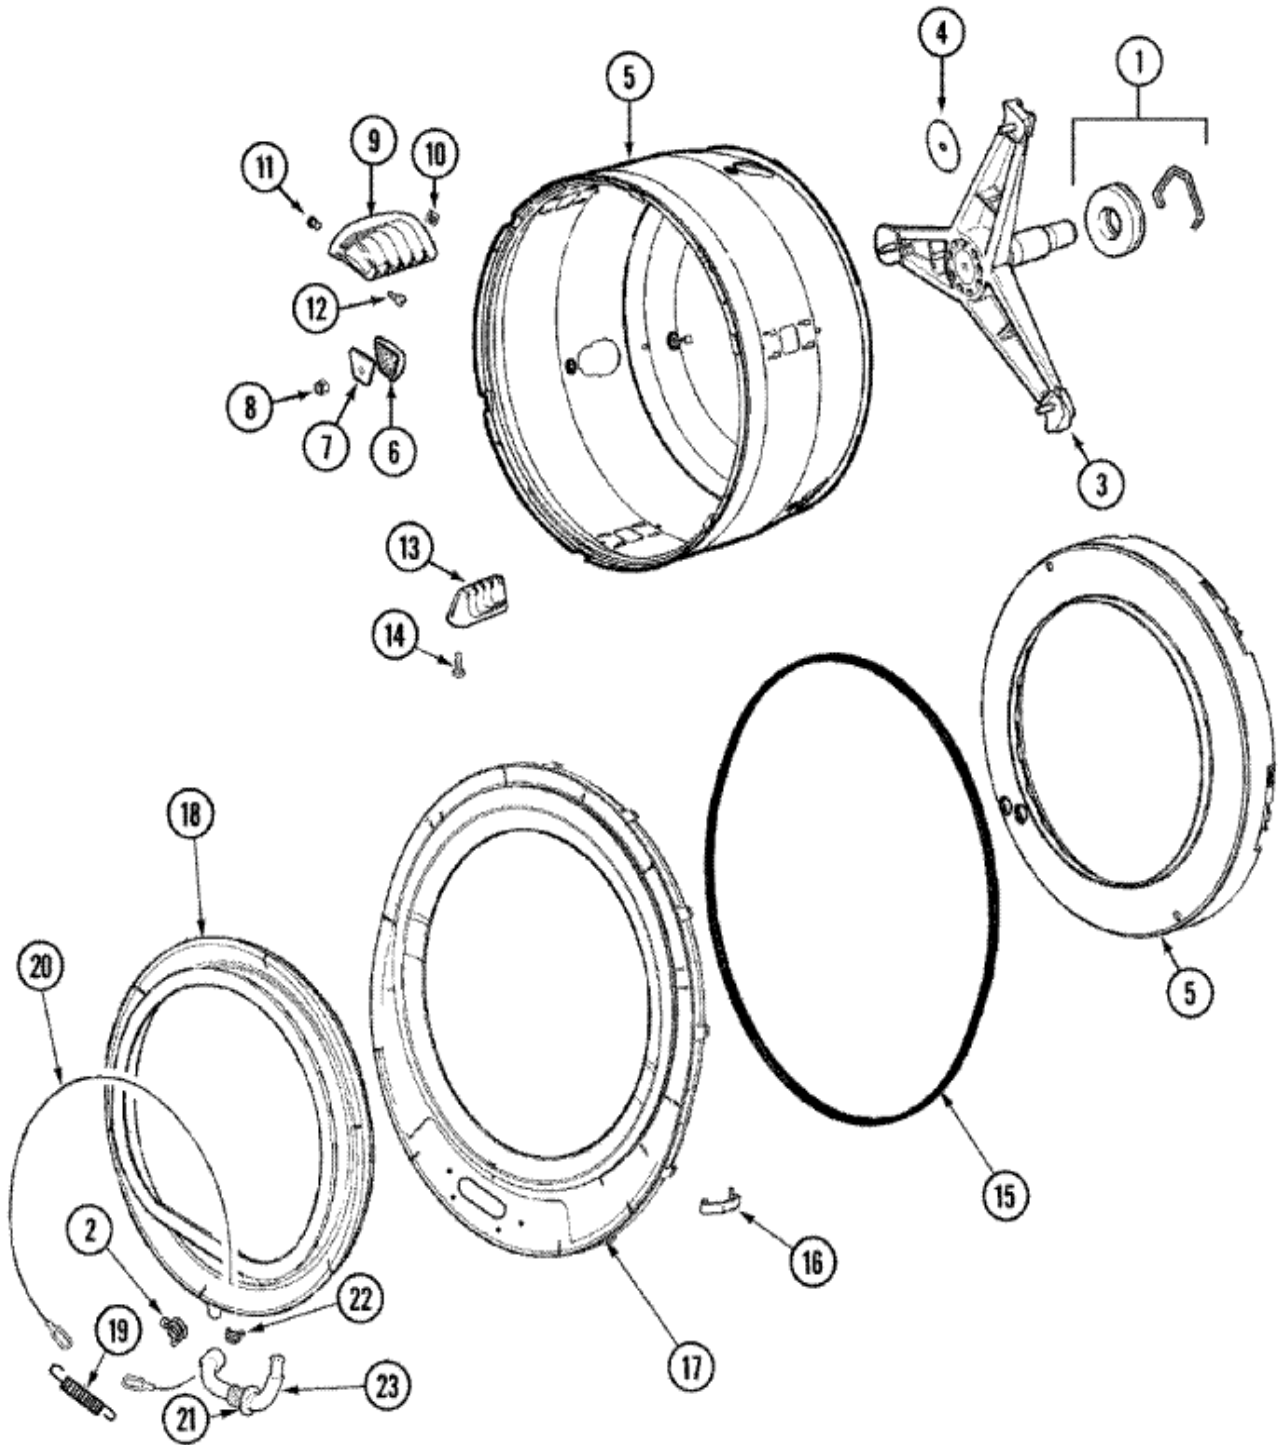

19	22003295	CLAMP, OUTER TUB PLUG (S/P)
20	205161	CLAMP - 15/16`` (S/P)
21	22003262	HOSE, TUB TO PUMP
22	22002053	CLAMP, SUMP HOSE (S/P)
23	22004472	LOWER BRACKET (S/P)
23	22003253	BRACKET, FRONT WEIGHT (S/P)
24	22002008	DESCONTINUADO
25	22002057	SCREW, SPINNER (S/P)
26	22003936	WASHER (1 1/4``) (S/P)
26	22003936	WASHER, SPINNER SHAFT (S/P)
27	22002315	PULLEY, SPINNER
28	12001788	BELT KIT, DRIVE
29	22003225	CUSHION (S/P)
29	22003827	CUSHION (S/P)
30	22003259	HOSE, SHOWER (9 1/2``) (S/P)
30	74007164	WIRE TIE, TWIST LOCK (S/P)
31	22003263	SCREW (S/P)
31	22003710	CAP, SUMP (S/P)

MAH550BWW SELLOS