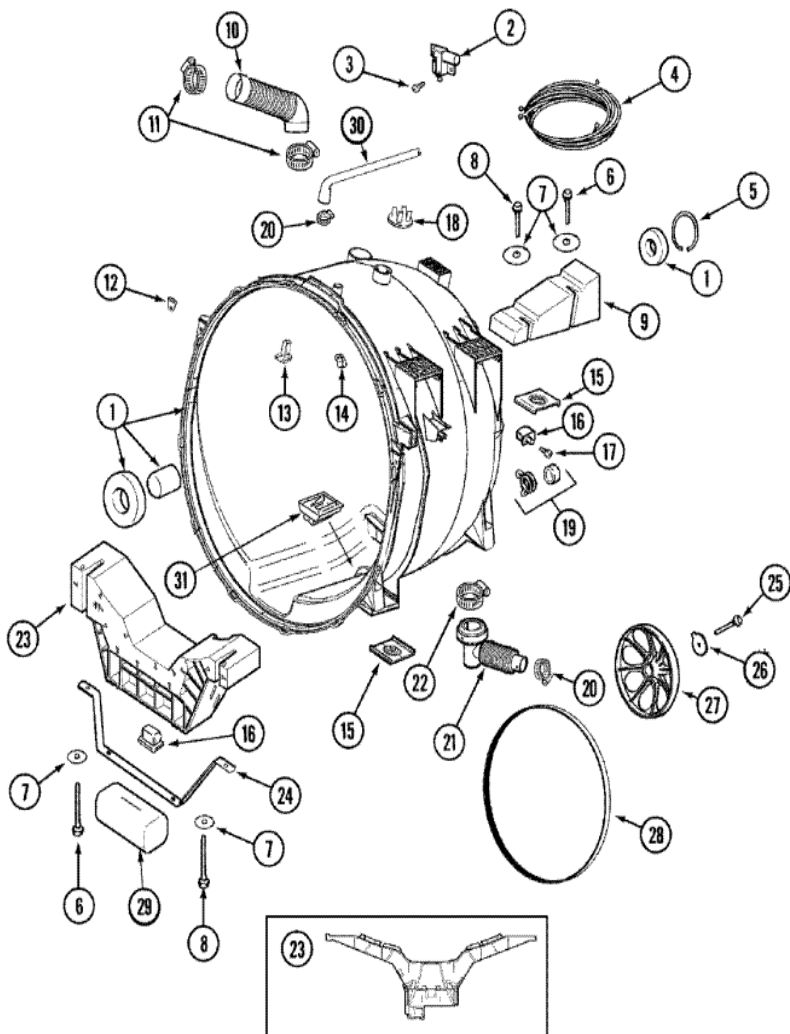

Distribuidor Autorizado

SurteRápido.com

Venta de Refacciones
Electrodomesticas

MAH750AWW TINA