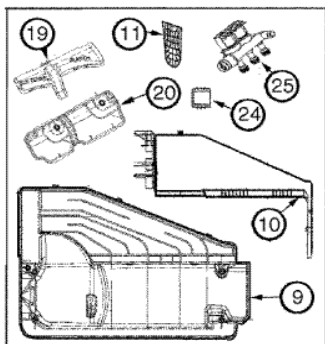

Distribuidor Autorizado

SurteRápido.com

Venta de Refacciones
Electrodomesticas

MAH750AWW TABLERO