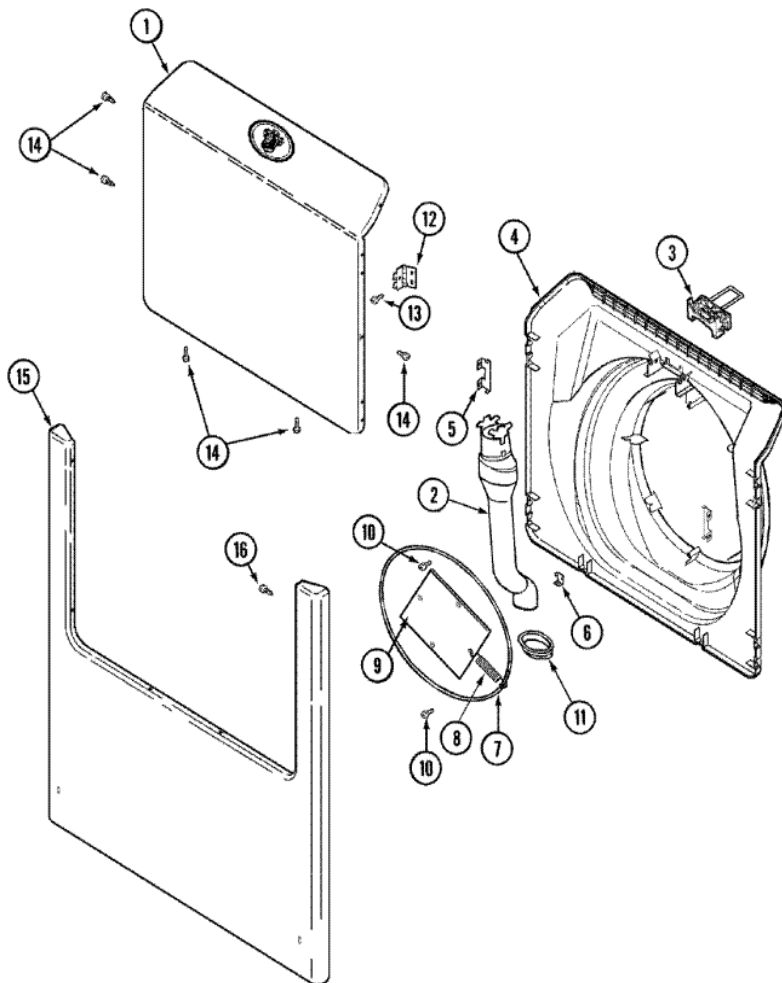

12	22004145	WIRE HARNESS (S/P)
12	22003856	MOTOR, VARIABLE SPEED
13	22003062	CORD, POWER (AS WRAPPED) (S/P)
14	2-11881	GROMMET, CORD
15	912365	SCREW (S/P)
16	22002551	HOSE, BLEACH (S/P)
17	22002552	DESCONTINUADO
18	22003457	HOSE, DETERGENT (S/P)
19	22004082	SEAL INSERTION TOOL (S/P)
19	22003849	SIPHON CAP (S/P)
19	22002266	CAP, SIPHON
20	22003848	SIPHON CUP (S/P)
20	22002265	CUP, SIPHON
21	205161	CLAMP - 15/16`` (S/P)
21	22001984	CLAMP, DRAIN HOSE (S/P)
22	22004317	CONTROL BOARD - LCD AS PK-SAM
23	22003835	DESCONTINUADO
25	12001930	DISPENSER VALVE ASY KIT (S/P)
26	22003328	TAG, ENERGY (LCD) (S/P)
27	16010061	DESCONTINUADO
28	12001927	DESCONTINUADO
28	22003309	SCRIPT, VIDEO (FRCH & SPN LCD) (S/P)
29	22003307	VIDEO, USE & CARE (LCD) (S/P)
30	22001640	CLAMP, HOSE (S/P)
31	22003832	FILL HOSE, DISPENSER (S/P)
32	22003833	HOSE, TUB SHOWER (S/P)

Distribuidor Autorizado

SurteRápido.com

Venta de Refacciones
Electrodomesticas

MAH750AWW PUERTA