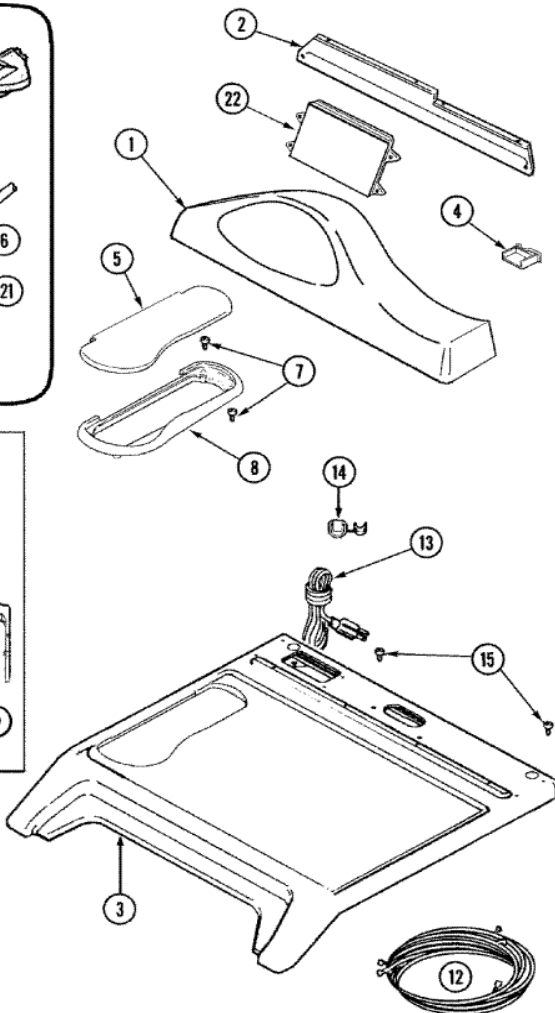

Distribuidor Autorizado

SurteRápido.com

Venta de Refacciones
Electrodomesticas

MAH750AWW TABLERO