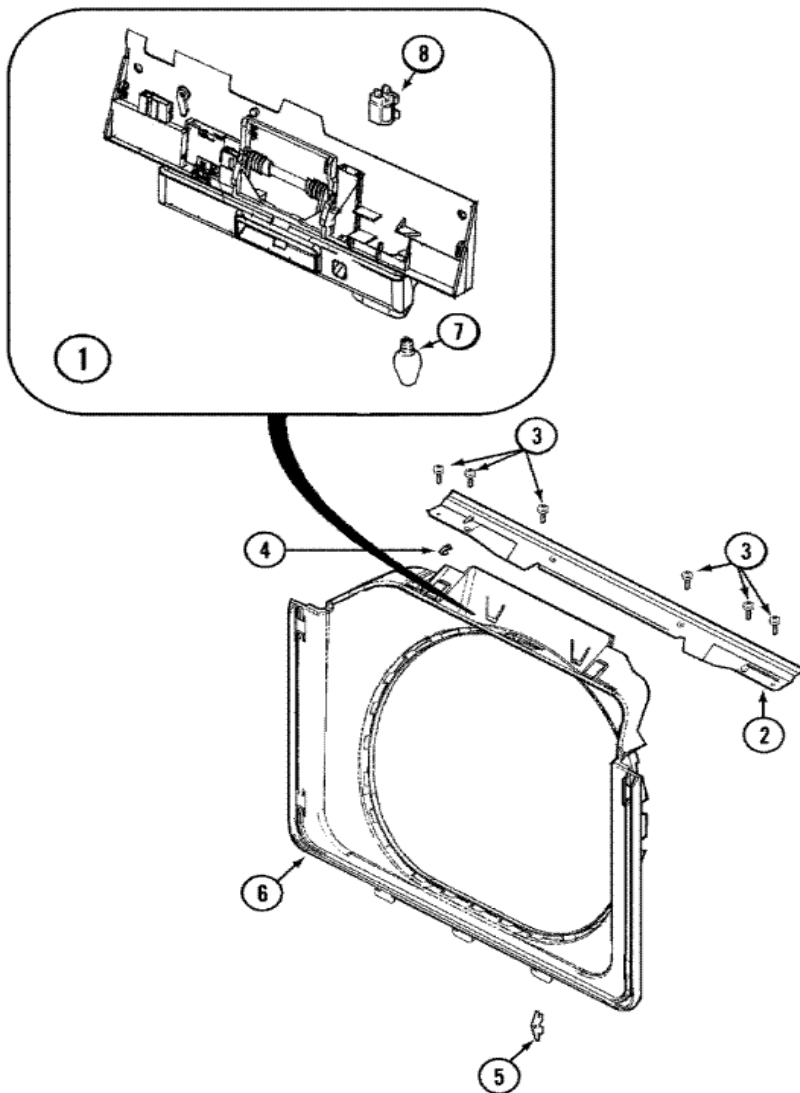

Distribuidor Autorizado

SurteRápido.com

Venta de Refacciones
Electrodomesticas

MAH750AWW SWITCH PUERTA