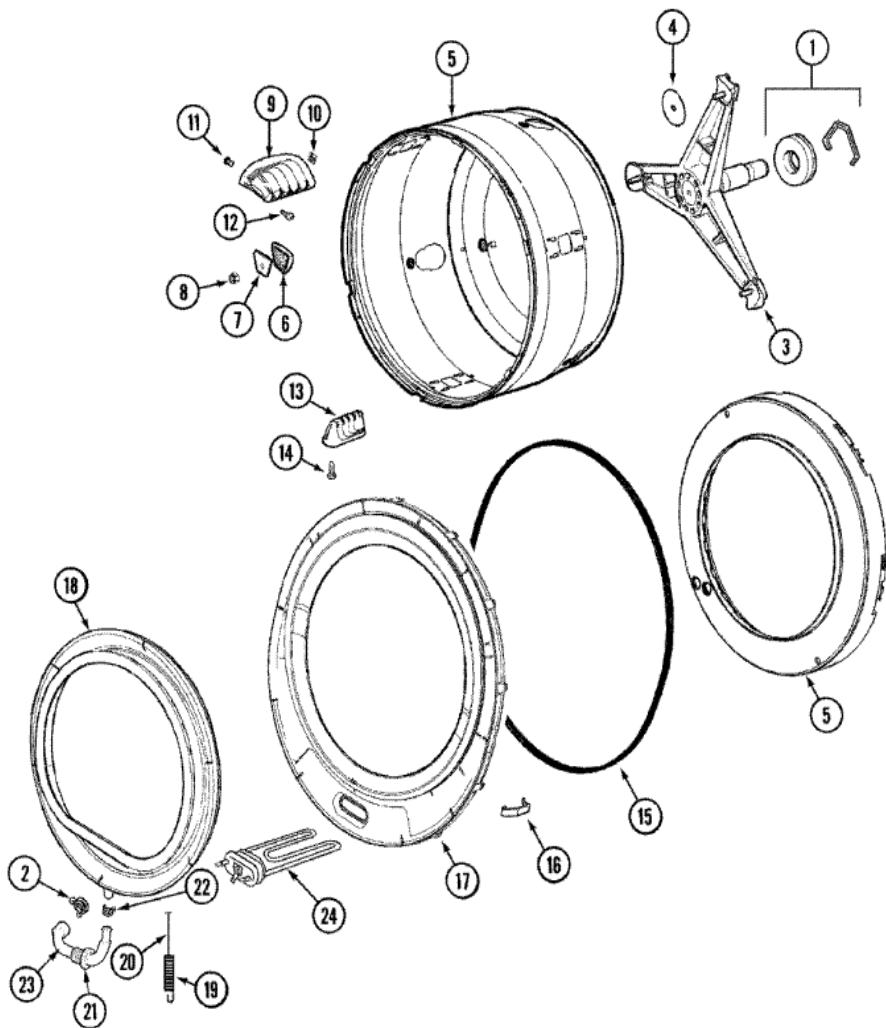

19	22003261	PLUG, OUTER TUB (S/P)
20	205161	CLAMP - 15/16`` (S/P)
21	22003262	HOSE, TUB TO PUMP
22	22002053	CLAMP, SUMP HOSE (S/P)
23	22004472	BRACKET, LOWER (S/P)
23	22003253	BRACKET, FRONT WEIGHT (S/P)
24	22002008	STRAP (S/P)
25	22002057	SCREW, SPINNER (S/P)
26	22003936	WASHER, SPINNER SHAFT (S/P)
27	22002315	PULLEY, SPINNER
28	12001788	BELT KIT, DRIVE
29	22003225	CUSHION (S/P)
29	22003827	CUSHION (S/P)
30	22004145	WIRE HARNESS (S/P)
30	22003259	HOSE, SHOWER (9 1/2``) (S/P)
30	22003858	EMI SUPPRESSION FILTER, 16^a (S/P)
31	22003599	BOLT, MOTOR (S/P)
31	22003686	BOLT, MOTOR (S/P)
31	22003710	CAP, SUMP (S/P)
31	22003263	SCREW (S/P)
32	22002320	ADJUSTER, BELT TENSION (S/P)
33	22002014	CLIP (S/P)
34	22002019	SCREW (S/P)

Distribuidor Autorizado

SurteRápido.com

Venta de Refacciones
Electrodomesticas

MAH750AWW SELLOS