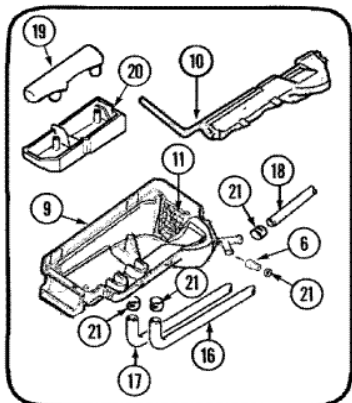

Distribuidor Autorizado

SurteRápido.com

Venta de Refacciones
Electrodomesticas

MAH750AWW TABLERO