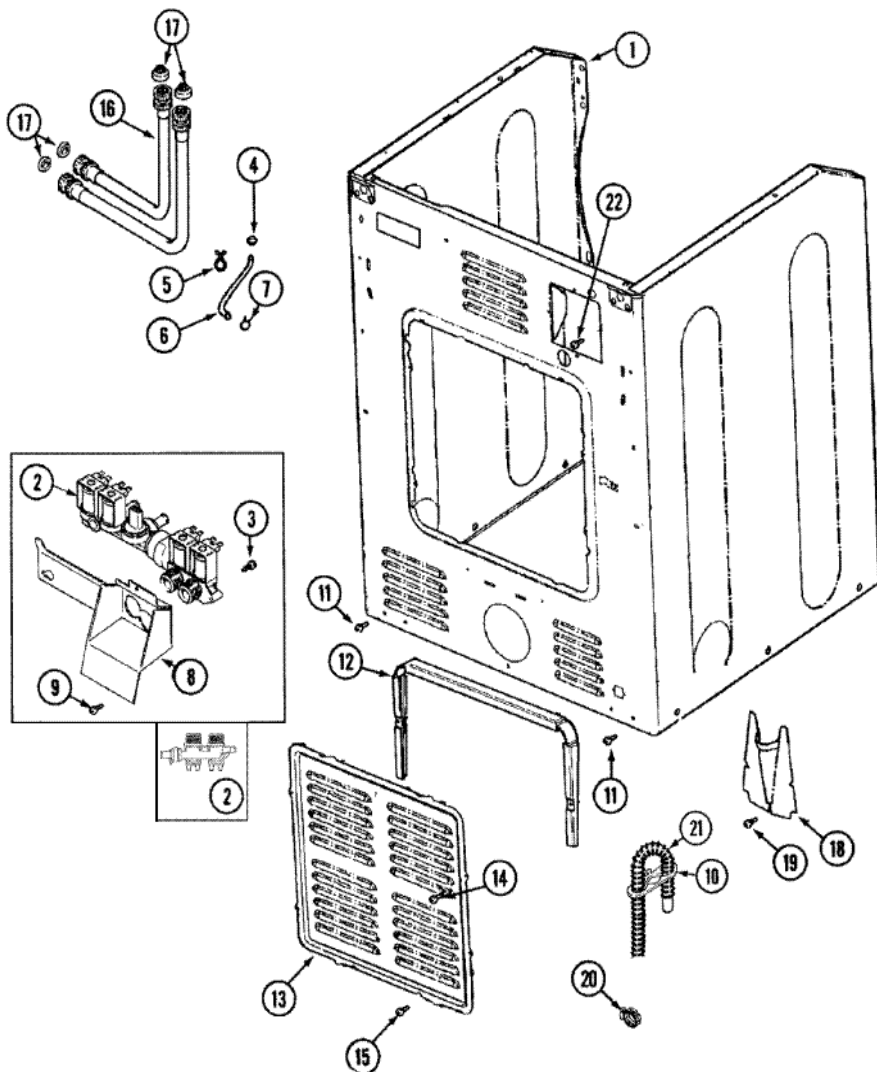

Distribuidor Autorizado

SurteRápido.com

Venta de Refacciones
Electrodomesticas

MAH750AWW GABINETE