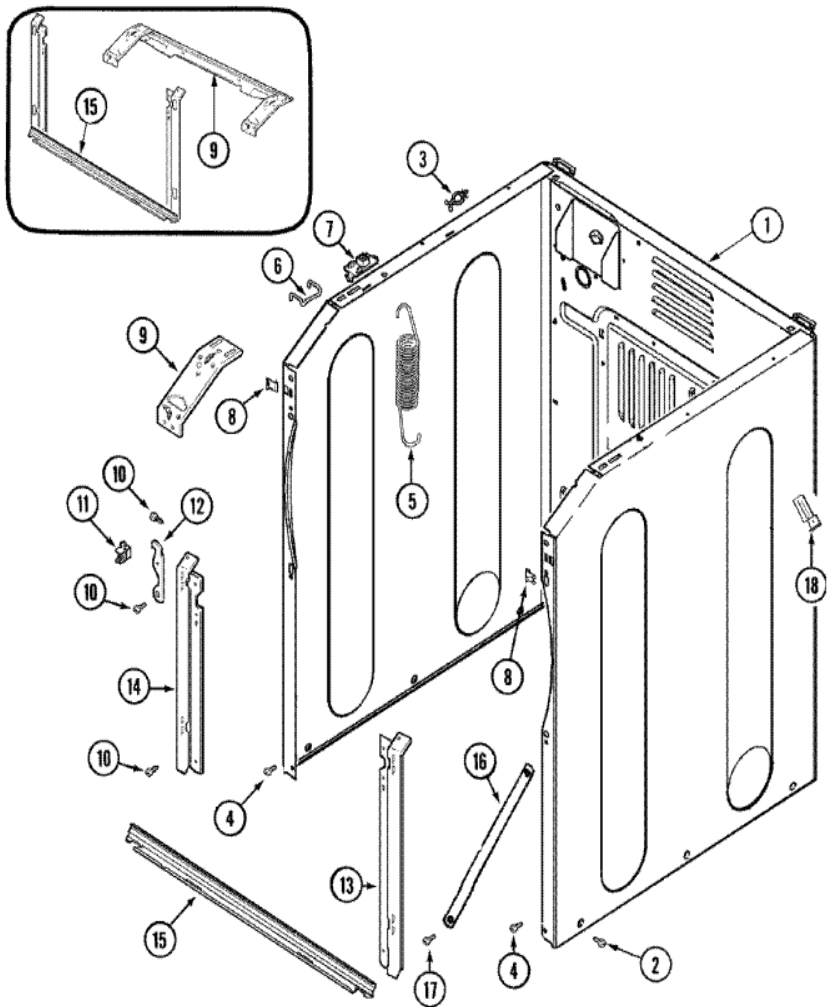

Distribuidor Autorizado

SurteRápido.com

Venta de Refacciones
Electrodomesticas

MAH750AWW GABINETE