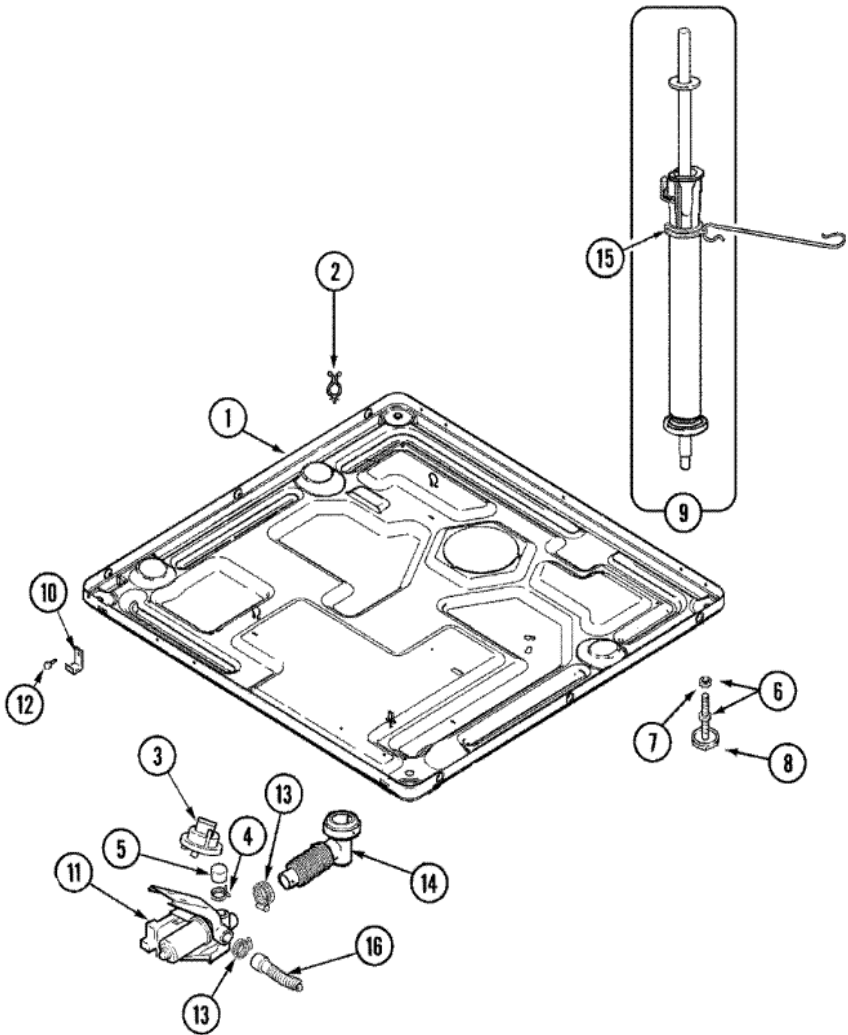

## MAH7500AWW BASE

1	22003605	BASE WELD ASSEMBLY (S/P)
1	22003435	BASE, ASSEMBLY (S/P)
1	22003580	BASE, ASSEMBLY (S/P)
1	22002014	CLIP (S/P)
1	212276	SCREW (S/P)
2	22003298	RETAINER, WIRE (S/P)
3	22003728	SWITCH, PRESSURE
3	22002994	SWITCH, PRESSURE
3	22003265	<b>DESCONTINUADO</b>
4	22002853	CLAMP, HOSE (S/P)
5	22003268	CAP, RUBBER (S/P)
6	22003544	ADJUSTABLE LEG & NUT
7	Y052740	NUT (S/P)
8	210684	FOOT, RUBBER
9	22001988	STRUT ASSY-REAR
10	22002239	CLIP, LOWER FRONT PANEL (S/P)
11	25001012	PUMP ISOLATOR BRACKET (S/P)
11	25001052	PUMP
12	22001995	SCREW (S/P)
13	202515	HOSE CLAMP - 1-1/16 INCH (S/P)
14	22003262	HOSE, TUB TO PUMP
15	22003080	CLIP, AIRDOME HOSE (S/P)
16	12001807	KIT NC, DRAIN HOSE REPLACEMENT