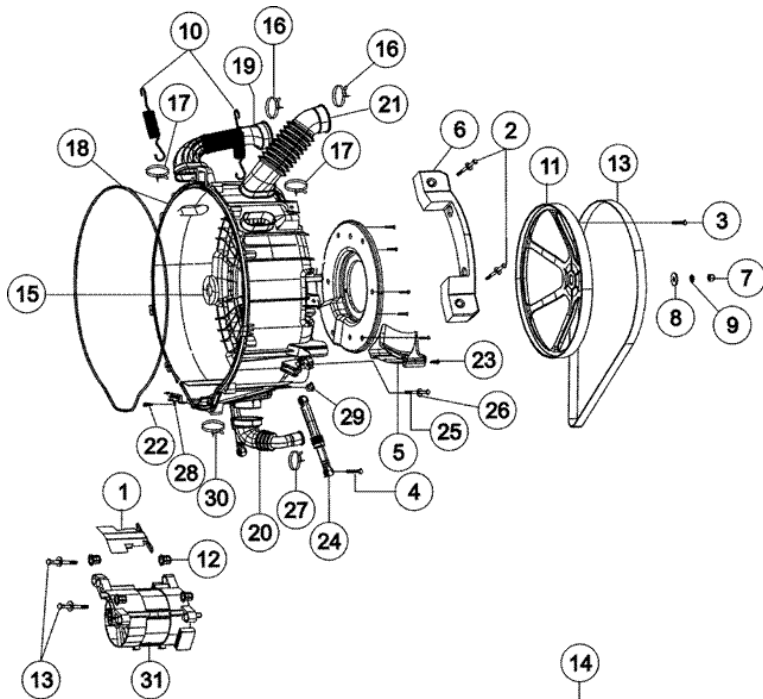

Distribuidor Autorizado

SurteRápido.com

Venta de Refacciones
Electrodomesticas

MAH8700AWW TINA POSTERIOR