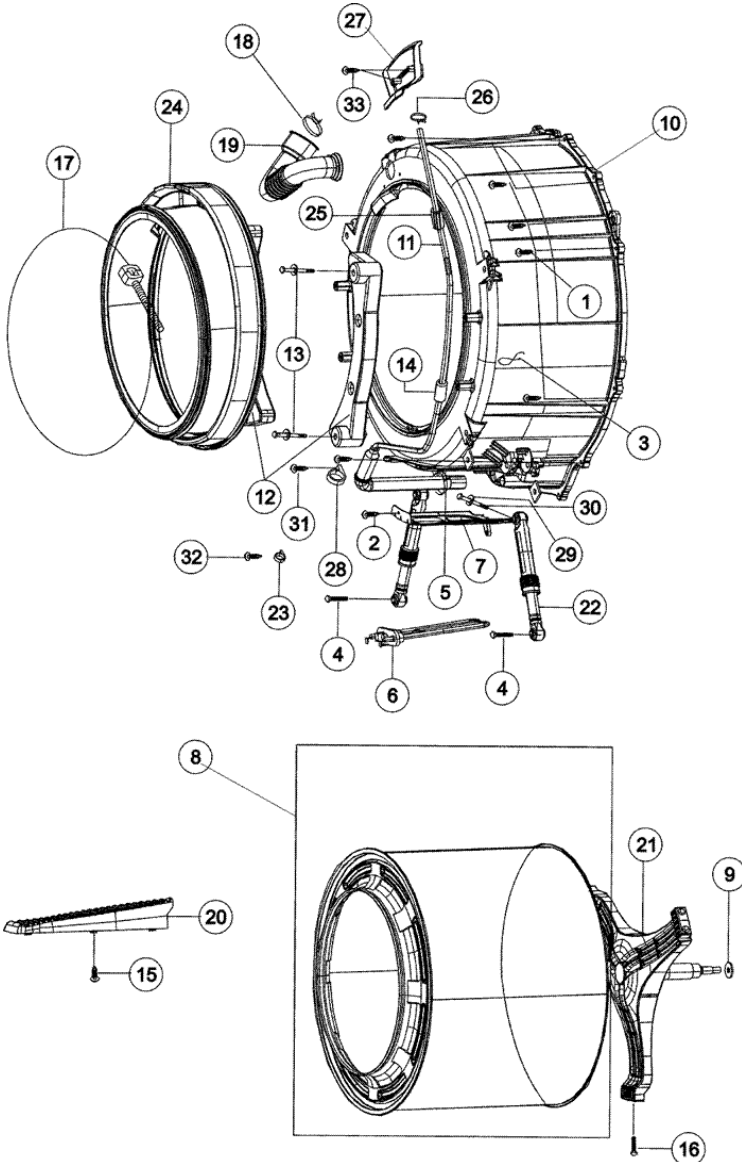

## MAH8700AWW PUERTA

1	34001251	SCREW-TAPPING (S/P)
2	34001251	SCREW-TAPPING (S/P)
3	34001251	SCREW-TAPPING (S/P)
4	34001252	SCREW-TAPPING (S/P)
5	34001253	GUIDE-HOLDER GLASS (S/P)
6	34001254	DOOR-GLASS (S/P)
7	34001265	DOOR-LOCK S/W (S/P)
8	34001232	SCREW-TAPPING (S/P)
9	34001255	BRACKET-HOLDER (S/P)
10	34001256	COVER-DOOR (S/P)
11	34001257	DOOR SAFETY (S/P)
12	34001266	ASSY-WIRE DIAPHRAGM (S/P)
13	34001259	SCREW-TAPPING (S/P)
14	34001285	HOLDER-GLASS (S/P)
15	34001260	LEVER-DOOR (S/P)
16	34001286	SCREW-MACHINE (S/P)
17	34001262	GUIDE-BAR (S/P)
18	34001467	FRONT PANEL (WHITE) (S/P)
18	34001263	FRAME-FRONT LU (S/P)
19	34001264	ASSY-HINGE (S/P)

# MAH8700AWW TINA FRONTAL

## MAH8700AWW TINA FRONTAL

1	34001267	SCREW-TAPPING (S/P)
2	34001232	SCREW-TAPPING (S/P)
3	34001229	WIRE TIE - VINYL (S/P)
4	34001147	BOLT/SCREW-PUMP BRACKET (S/P)
5	285655	CLAMPER HOSE (S/P)
6	12002809	HEATER (S/P)
7	34001314	BRACKET-TUB (F) (S/P)
8	34001461	ASSY-S DRUM (S/P)
9	34001409	WASHER-WAVE (S/P)
10	34001309	ASSY-SEMI TUB FRONT (S/P)
11	34001308	HOSE-RESSURE (S/P)
12	34001276	WEIGHT-BALANCER (F) (S/P)
13	34001158	ASSY-BOLT (S/P)
14	34001307	SPONGE-HARNESS (S/P)
15	34001251	SCREW-TAPPING (S/P)
16	34001277	BOLT-FLANGE (S/P)
17	34001306	ASSY-CLAMP DIAPHGRAM (S/P)
18	3400959	BAND-RING (S/P)
19	34001304	HOSE-DRAWER TUB (S/P)
20	34001287	DRUM-LIFTER (S/P)
21	34001407	ASSY-FRAME SHAFT (S/P)
22	34001303	DAMPER-SHOCK (S/P)
23	34001291	CABLE CLAMP (S/P)
24	34001302	DOOR-DIAPHRAGM (S/P)
25	34001301	SPONGE-HOSE AIR (S/P)
26	34001169	SPRING-CLAMP (S/P)
27	34001300	GUIDE-WATER (S/P)
28	34001299	CLAMPER HOSE (S/P)
29	34001272	WASHER-PLAIN (S/P)
30	34001148	BOLT-HEX (S/P)
31	34001232	SCREW-TAPPING (S/P)