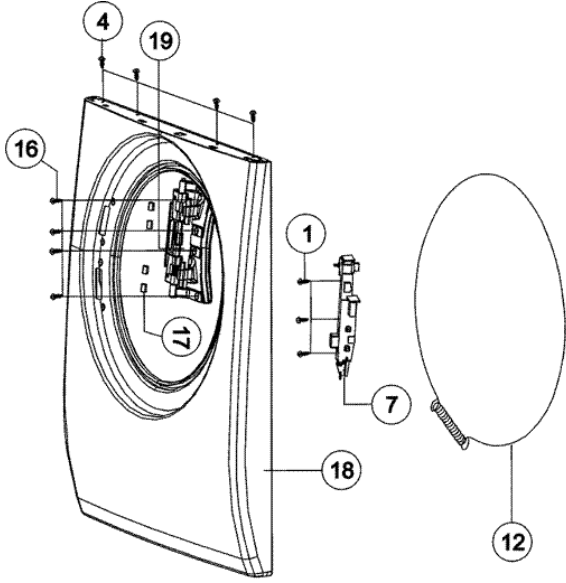

MAH8700AWW PUERTA