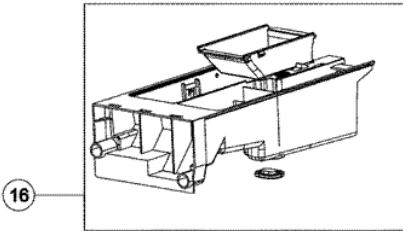

33	34001094	ASSY-HOSE WATER (COLD) (S/P)
34	34001340	ASSY-S PUMP (S/P)
35	34001299	CLAMPER HOSE (S/P)
36	34001332	ASSY-COVER TOP (S/P)
37	34001097	GUIDE-SPRING - WASHER ONLY (S/P)
38	34001388	BOLT-HEX (S/P)
39	34001229	WIRE TIE - VINYL (S/P)
40	34001229	WIRE TIE - VINYL (S/P)
41	34001339	ASSY-FRAME LU (S/P)
42	34001333	TRANS-REACTORV (S/P)
43	34001334	BRACKET-HEATER (S/P)
44	34001455	ASSY-CAP O.F. (S/P)
45	35001004	HOLDER-WIRE (RETAINER/CLIP) (S/P)
45	34001501	HOLDER WIRE (S/P)
46	34001336	HOSE-HANGER (S/P)
47	34001337	ASSY-FIXER TUB (S/P)
48	34001338	ASSY-COVER BACK (S/P)

MAH8700AWW TABLERO