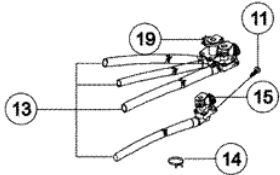

33	34001094	ASSY-HOSE WATER (COLD) (S/P)
34	34001340	ASSY-S PUMP (S/P)
35	34001299	CLAMPER HOSE (S/P)
36	34001332	ASSY-COVER TOP (S/P)
37	34001097	GUIDE-SPRING - WASHER ONLY (S/P)
38	34001388	BOLT-HEX (S/P)
39	34001229	WIRE TIE - VINYL (S/P)
40	34001229	WIRE TIE - VINYL (S/P)
41	34001339	ASSY-FRAME LU (S/P)
42	34001333	TRANS-REACTORV (S/P)
43	34001334	BRACKET-HEATER (S/P)
44	34001455	ASSY-CAP O.F. (S/P)
45	35001004	HOLDER-WIRE (RETAINER/CLIP) (S/P)
45	34001501	HOLDER WIRE (S/P)
46	34001336	HOSE-HANGER (S/P)
47	34001337	ASSY-FIXER TUB (S/P)
48	34001338	ASSY-COVER BACK (S/P)

MAH8700AWW TABLERO