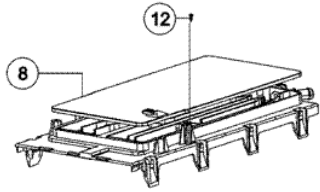

33	34001094	ASSY-HOSE WATER (COLD) (S/P)
34	34001340	ASSY-S PUMP (S/P)
35	34001299	CLAMPER HOSE (S/P)
36	34001332	ASSY-COVER TOP (S/P)
37	34001097	GUIDE-SPRING - WASHER ONLY (S/P)
38	34001388	BOLT-HEX (S/P)
39	34001229	WIRE TIE - VINYL (S/P)
40	34001229	WIRE TIE - VINYL (S/P)
41	34001339	ASSY-FRAME LU (S/P)
42	34001333	TRANS-REACTORV (S/P)
43	34001334	BRACKET-HEATER (S/P)
44	34001455	ASSY-CAP O.F. (S/P)
45	35001004	HOLDER-WIRE (RETAINER/CLIP) (S/P)
45	34001501	HOLDER WIRE (S/P)
46	34001336	HOSE-HANGER (S/P)
47	34001337	ASSY-FIXER TUB (S/P)
48	34001338	ASSY-COVER BACK (S/P)

MAH8700AWW TABLERO