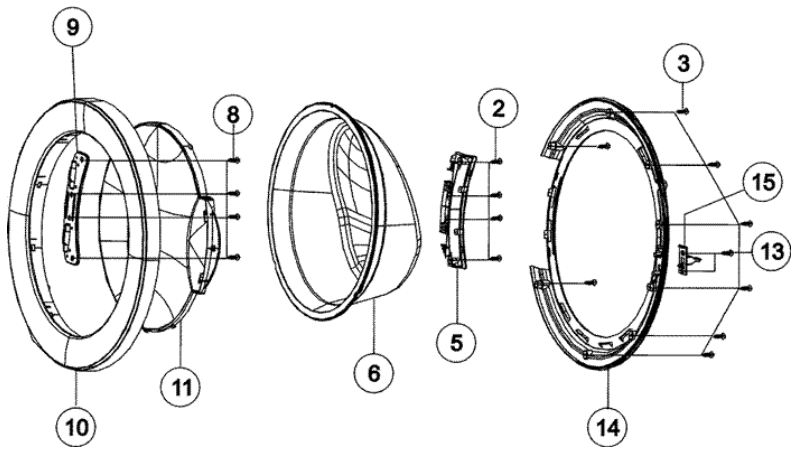

MAH8700AWW PUERTA