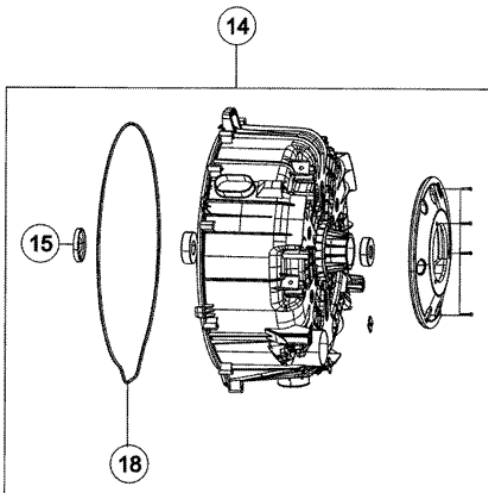

Distribuidor Autorizado

SurteRápido.com

Venta de Refacciones
Electrodomesticas

MAH8700AWW TINA POSTERIOR