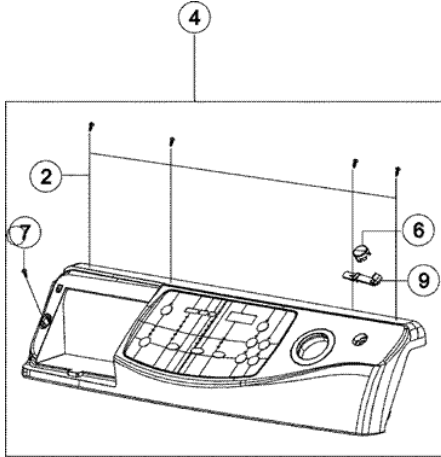

33	34001094	ASSY-HOSE WATER (COLD) (S/P)
34	34001340	ASSY-S PUMP (S/P)
35	34001299	CLAMPER HOSE (S/P)
36	34001332	ASSY-COVER TOP (S/P)
37	34001097	GUIDE-SPRING - WASHER ONLY (S/P)
38	34001388	BOLT-HEX (S/P)
39	34001229	WIRE TIE - VINYL (S/P)
40	34001229	WIRE TIE - VINYL (S/P)
41	34001339	ASSY-FRAME LU (S/P)
42	34001333	TRANS-REACTORV (S/P)
43	34001334	BRACKET-HEATER (S/P)
44	34001455	ASSY-CAP O.F. (S/P)
45	35001004	HOLDER-WIRE (RETAINER/CLIP) (S/P)
45	34001501	HOLDER WIRE (S/P)
46	34001336	HOSE-HANGER (S/P)
47	34001337	ASSY-FIXER TUB (S/P)
48	34001338	ASSY-COVER BACK (S/P)

MAH8700AWW TABLERO