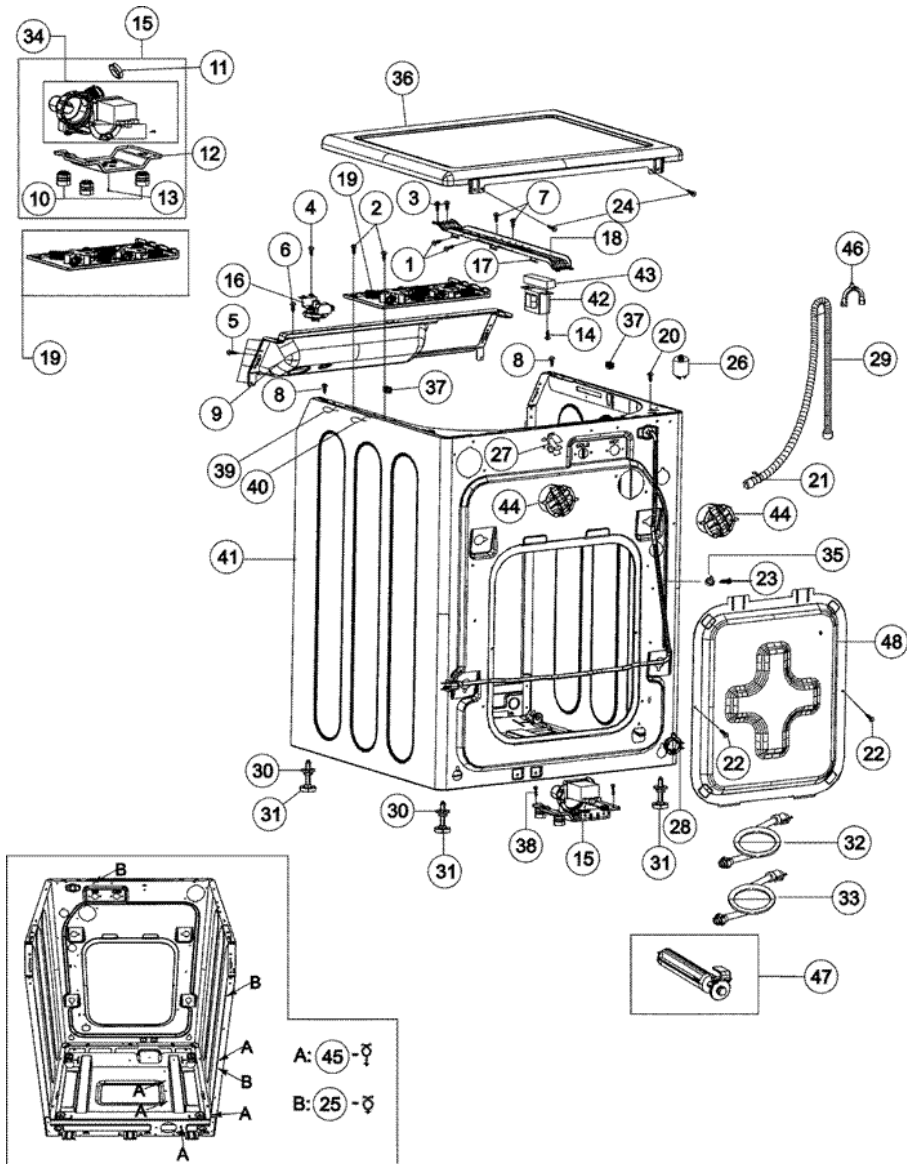

# MAH8700AWW GABINETE

**MAH8700AWW GABINETE**

1	34001252	SCREW-TAPPING (S/P)
2	34001252	SCREW-TAPPING (S/P)
3	34001252	SCREW-TAPPING (S/P)
4	34001252	SCREW-TAPPING (S/P)
5	34001252	SCREW-TAPPING (S/P)
6	34001252	SCREW-TAPPING (S/P)
7	34001232	SCREW-TAPPING (S/P)
8	34001317	SCREW-SPECIAL (S/P)
9	34001318	FRAME-PLATE-(U) CABINET (S/P)
10	34001323	CUSHION-PUMP (S/P)
11	34001322	VALVE-CHECK (S/P)
12	34001321	BRACKET-PUMP (S/P)
13	34001232	SCREW-TAPPING (S/P)
14	34001231	SCREW-TAPPING (S/P)
15	34001320	ASSY-PUMP DRAIN (S/P)
16	34001324	ASSY-SENSOR PRESSURE (S/P)
17	34001325	HOLDER-WIRE SADDLE (S/P)
18	34001326	GUIDE-WIRE (S/P)
19	34001417	ASSY-ABSORBER (S/P)
20	34001252	SCREW-TAPPING (S/P)
21	596669	CLIP-HOSE (S/P)
22	34001252	SCREW-TAPPING (S/P)
23	34001232	SCREW-TAPPING (S/P)
24	34001328	SCREW-HEX (S/P)
25	34001329	CABLE CLAMP (S/P)
26	34001330	FILTER-EMI <b>DESCONTINUADO</b>
27	34001331	CLAMPER HOSE (S/P)
28	34001500	GUIDE HOSE (S/P)
28	34001200	GUIDE-HOSE (S/P)
29	34001095	ASSY-HOSE DRAIN (S/P)
30	34001389	NUT-HEXAGON FLANGE (S/P)
31	34001341	LEG-RUBBER (S/P)
32	34001089	ASSY-HOSE WATER (HOT) (S/P)

33	34001094	ASSY-HOSE WATER (COLD) (S/P)
34	34001340	ASSY-S PUMP (S/P)
35	34001299	CLAMPER HOSE (S/P)
36	34001332	ASSY-COVER TOP (S/P)
37	34001097	GUIDE-SPRING - WASHER ONLY (S/P)
38	34001388	BOLT-HEX (S/P)
39	34001229	WIRE TIE - VINYL (S/P)
40	34001229	WIRE TIE - VINYL (S/P)
41	34001339	ASSY-FRAME LU (S/P)
42	34001333	TRANS-REACTORV (S/P)
43	34001334	BRACKET-HEATER (S/P)
44	34001455	ASSY-CAP O.F. (S/P)
45	35001004	HOLDER-WIRE (RETAINER/CLIP) (S/P)
45	34001501	HOLDER WIRE (S/P)
46	34001336	HOSE-HANGER (S/P)
47	34001337	ASSY-FIXER TUB (S/P)
48	34001338	ASSY-COVER BACK (S/P)