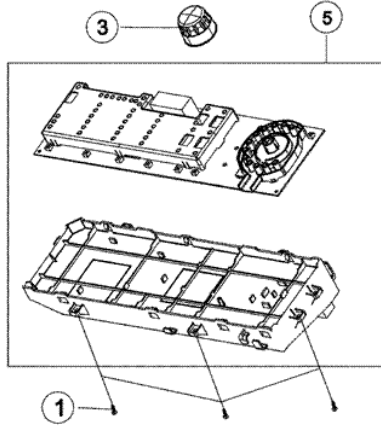

33	34001094	ASSY-HOSE WATER (COLD) (S/P)
34	34001340	ASSY-S PUMP (S/P)
35	34001299	CLAMPER HOSE (S/P)
36	34001332	ASSY-COVER TOP (S/P)
37	34001097	GUIDE-SPRING - WASHER ONLY (S/P)
38	34001388	BOLT-HEX (S/P)
39	34001229	WIRE TIE - VINYL (S/P)
40	34001229	WIRE TIE - VINYL (S/P)
41	34001339	ASSY-FRAME LU (S/P)
42	34001333	TRANS-REACTORV (S/P)
43	34001334	BRACKET-HEATER (S/P)
44	34001455	ASSY-CAP O.F. (S/P)
45	35001004	HOLDER-WIRE (RETAINER/CLIP) (S/P)
45	34001501	HOLDER WIRE (S/P)
46	34001336	HOSE-HANGER (S/P)
47	34001337	ASSY-FIXER TUB (S/P)
48	34001338	ASSY-COVER BACK (S/P)

MAH8700AWW TABLERO