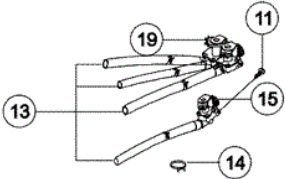

33	34001094	10	ASSY-HOSE WATER (COLD)
34	34001340	10	ASSY-S PUMP
35	34001299	10	CLAMPER HOSE
36	34001332	10	ASSY-COVER TOP
37	34001097	10	GUIDE-SPRING - WASHER ONLY
38	34001388	10	BOLT-HEX
39	34001229	10	WIRE TIE - VINYL
40	34001229	10	WIRE TIE - VINYL
41	34001339	10	ASSY-FRAME LU
42	34001333	10	TRANS-REACTORV
43	34001334	10	BRACKET-HEATER
44	34001335	10	ASSY-CAP O.F.
45	35001004	10	HOLDER-WIRE (RETAINER/CLIP)
45	34001501	18	HOLDER WIRE
46	34001336	10	HOSE-HANGER
47	34001337	10	ASSY-FIXER TUB
48	34001338	10	ASSY-COVER BACK

MAH8700AWW TABLERO