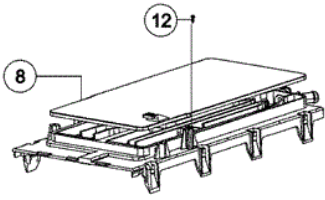

33	34001094	10	ASSY-HOSE WATER (COLD)
34	34001340	10	ASSY-S PUMP
35	34001299	10	CLAMPER HOSE
36	34001332	10	ASSY-COVER TOP
37	34001097	10	GUIDE-SPRING - WASHER ONLY
38	34001388	10	BOLT-HEX
39	34001229	10	WIRE TIE - VINYL
40	34001229	10	WIRE TIE - VINYL
41	34001339	10	ASSY-FRAME LU
42	34001333	10	TRANS-REACTORV
43	34001334	10	BRACKET-HEATER
44	34001335	10	ASSY-CAP O.F.
45	35001004	10	HOLDER-WIRE (RETAINER/CLIP)
45	34001501	18	HOLDER WIRE
46	34001336	10	HOSE-HANGER
47	34001337	10	ASSY-FIXER TUB
48	34001338	10	ASSY-COVER BACK

MAH8700AWW TABLERO