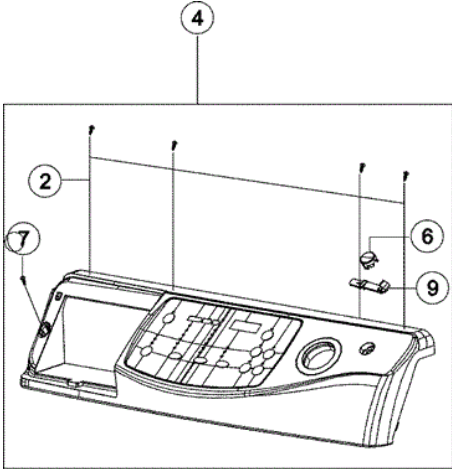

33	34001094	10	ASSY-HOSE WATER (COLD)
34	34001340	10	ASSY-S PUMP
35	34001299	10	CLAMPER HOSE
36	34001332	10	ASSY-COVER TOP
37	34001097	10	GUIDE-SPRING - WASHER ONLY
38	34001388	10	BOLT-HEX
39	34001229	10	WIRE TIE - VINYL
40	34001229	10	WIRE TIE - VINYL
41	34001339	10	ASSY-FRAME LU
42	34001333	10	TRANS-REACTORV
43	34001334	10	BRACKET-HEATER
44	34001335	10	ASSY-CAP O.F.
45	35001004	10	HOLDER-WIRE (RETAINER/CLIP)
45	34001501	18	HOLDER WIRE
46	34001336	10	HOSE-HANGER
47	34001337	10	ASSY-FIXER TUB
48	34001338	10	ASSY-COVER BACK

MAH8700AWW TABLERO