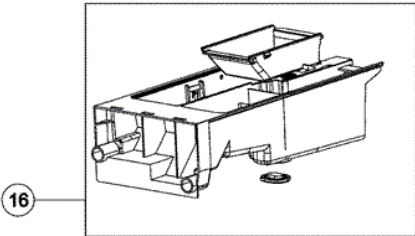

33	34001094	10	ASSY-HOSE WATER (COLD)
34	34001340	10	ASSY-S PUMP
35	34001299	10	CLAMPER HOSE
36	34001332	10	ASSY-COVER TOP
37	34001097	10	GUIDE-SPRING - WASHER ONLY
38	34001388	10	BOLT-HEX
39	34001229	10	WIRE TIE - VINYL
40	34001229	10	WIRE TIE - VINYL
41	34001339	10	ASSY-FRAME LU
42	34001333	10	TRANS-REACTORV
43	34001334	10	BRACKET-HEATER
44	34001335	10	ASSY-CAP O.F.
45	35001004	10	HOLDER-WIRE (RETAINER/CLIP)
45	34001501	18	HOLDER WIRE
46	34001336	10	HOSE-HANGER
47	34001337	10	ASSY-FIXER TUB
48	34001338	10	ASSY-COVER BACK

MAH8700AWW TABLERO