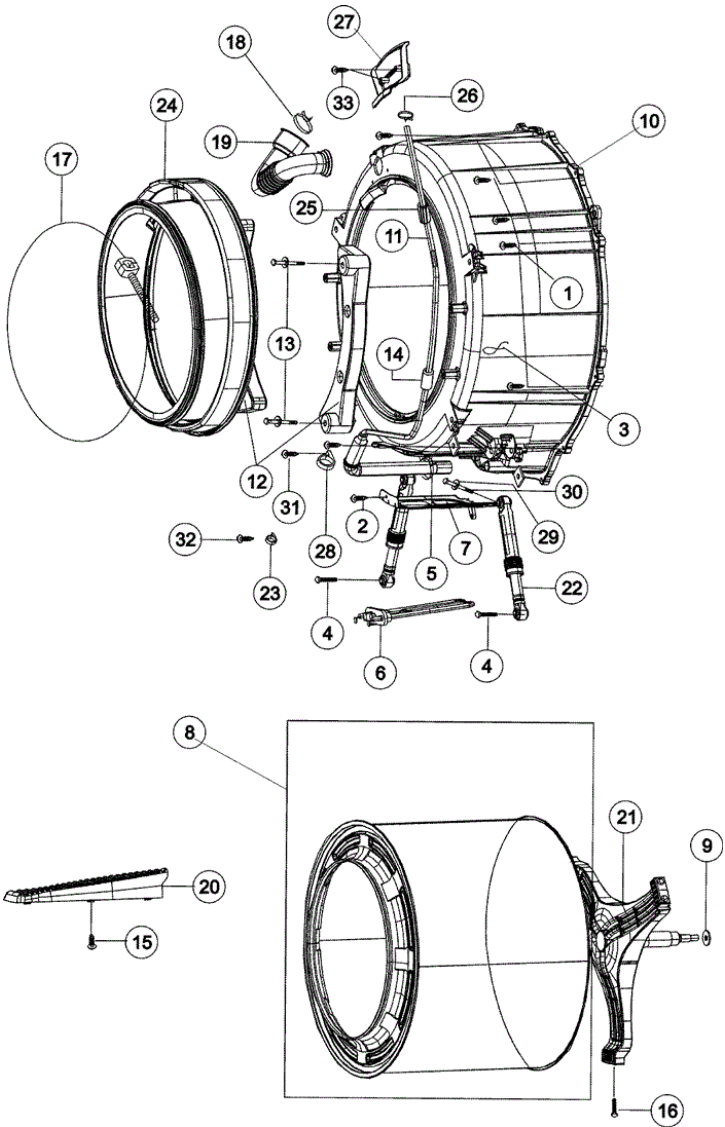

MAH8700AWW PUERTA

MAH8700AWW PUERTA

1	34001251	10	SCREW-TAPPING
2	34001251	10	SCREW-TAPPING
3	34001251	10	SCREW-TAPPING
4	34001252	10	SCREW-TAPPING
5	34001253	10	GUIDE-HOLDER GLASS
6	34001254	10	DOOR-GLASS
7	34001265	10	DOOR-LOCK S/W
8	34001232	10	SCREW-TAPPING
9	34001255	10	BRACKET-HOLDER
10	34001256	10	COVER-DOOR
11	34001257	10	DOOR SAFETY
12	34001266	10	ASSY-WIRE DIAPHRAGM
13	34001259	10	SCREW-TAPPING
14	34001285	10	HOLDER-GLASS
15	34001260	10	LEVER-DOOR
16	34001286	10	SCREW-MACHINE
17	34001262	10	GUIDE-BAR
18	34001263	10	FRAME-FRONT LU
18	34001467	14	FRONT PANEL (WHITE)
19	34001264	10	ASSY-HINGE

MAH8700AWW TINA FRONTAL

MAH8700AWW TINA FRONTAL

1	34001267	10	SCREW-TAPPING
2	34001232	10	SCREW-TAPPING
3	34001229	10	WIRE TIE - VINYL
4	34001147	10	BOLT/SCREW-PUMP BRACKET
5	34001315	10	CLAMPER HOSE
6	1404-000230		THERMISTOR-PTC
6	34001270	10	HEATER
7	34001314	10	BRACKET-TUB (F)
8	34001312	10	ASSY-S DRUM
8	34001461	12	SPINNER
9	34001409	10	WASHER-WAVE
10	34001309	10	ASSY-SEMI TUB FRONT
11	34001308	10	HOSE-RESSURE
12	34001276	10	WEIGHT-BALANCER (F)
13	34001158	10	ASSY-BOLT
14	34001307	10	SPONGE-HARNESS
15	34001251	10	SCREW-TAPPING
16	34001277	10	BOLT-FLANGE
17	34001306	10	ASSY-CLAMP DIAPHRAGM
18	34001305	10	BAND-RING
19	34001304	10	HOSE-DRAWER TUB
20	34001287	10	DRUM-LIFTER
21	34001407	10	ASSY-FRAME SHAFT
22	34001303	10	DAMPER-SHOCK
23	34001291	10	CABLE CLAMP
24	34001302	10	DOOR-DIAPHRAGM
25	34001301	10	SPONGE-HOSE AIR
26	34001169	10	SPRING-CLAMP
27	34001300	10	GUIDE-WATER
28	34001299	10	CLAMPER HOSE
29	34001272	10	WASHER-PLAIN
30	34001148	10	BOLT-HEX
31	34001232	10	SCREW-TAPPING