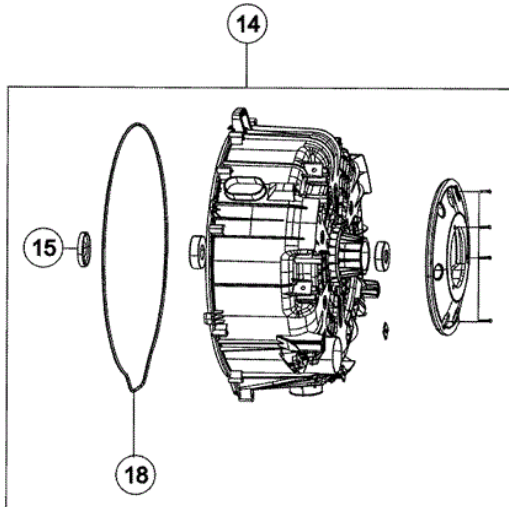

MAH8700AWW TINA FRONTAL

MAH8700AWW TINA FRONTAL

1	34001267	10	SCREW-TAPPING
2	34001232	10	SCREW-TAPPING
3	34001229	10	WIRE TIE - VINYL
4	34001147	10	BOLT/SCREW-PUMP BRACKET
5	34001315	10	CLAMPER HOSE
6	1404-000230		THERMISTOR-PTC
6	34001270	10	HEATER
7	34001314	10	BRACKET-TUB (F)
8	34001312	10	ASSY-S DRUM
8	34001461	12	SPINNER
9	34001409	10	WASHER-WAVE
10	34001309	10	ASSY-SEMI TUB FRONT
11	34001308	10	HOSE-RESSURE
12	34001276	10	WEIGHT-BALANCER (F)
13	34001158	10	ASSY-BOLT
14	34001307	10	SPONGE-HARNESS
15	34001251	10	SCREW-TAPPING
16	34001277	10	BOLT-FLANGE
17	34001306	10	ASSY-CLAMP DIAPHRAGM
18	34001305	10	BAND-RING
19	34001304	10	HOSE-DRAWER TUB
20	34001287	10	DRUM-LIFTER
21	34001407	10	ASSY-FRAME SHAFT
22	34001303	10	DAMPER-SHOCK
23	34001291	10	CABLE CLAMP
24	34001302	10	DOOR-DIAPHRAGM
25	34001301	10	SPONGE-HOSE AIR
26	34001169	10	SPRING-CLAMP
27	34001300	10	GUIDE-WATER
28	34001299	10	CLAMPER HOSE
29	34001272	10	WASHER-PLAIN
30	34001148	10	BOLT-HEX
31	34001232	10	SCREW-TAPPING

Distribuidor Autorizado

SurteRápido.com

Venta de Refacciones
Electrodomesticas

MAH8700AWW TINA POSTERIOR

MAH8700AWW TINA POSTERIOR

1	34001415	10	COVER-MOTOR
2	34001158	10	ASSY-BOLT
3	34001268	10	BOLT-ETC
4	34001147	10	BOLT/SCREW-PUMP BRACKET
5	34001414	10	BRACKET-TUB
6	34001413	10	WEIGHT-BALANCER
7	34001271	10	NUT-HEX
8	34001406	10	WASHER-PLAIN
9	34001273	10	WASHER-SPRING
10	34001274	10	SPRING-HANGER
11	34001412	10	PULLEY
12	34001157	10	BUSHING-MOTOR
13	34001158	10	ASSY-BOLT
13	34001411	10	BELT-TIMING GEAR
14	34001439	10	ASSY-SEMI TUB BACK
14	34001458	15	OUTER TUB, REAR
15	34001408	10	SEAL-OIL
15	34001462	12	SEAL-OIL
16	34001298	10	BAND-RING
17	34001297	10	BAND-RING
18	34001296	10	PACKING-TUB
19	34001294	10	HOSE-DRAIN
20	34001294	10	HOSE-DRAIN
21	34001293	10	HOSE-O.F.
24	34001292	10	DAMPER-SHOCK
25	34001148	10	BOLT-HEX
26	34001272	10	WASHER-PLAIN
27	34001161	10	CLIP-HOSE
28	34001290	10	BRACKET - HEATER
29	34001291	10	CABLE CLAMP
30	34001289	10	CLAMPER-HOSE
31	34001405	10	MOTOR-DRUM