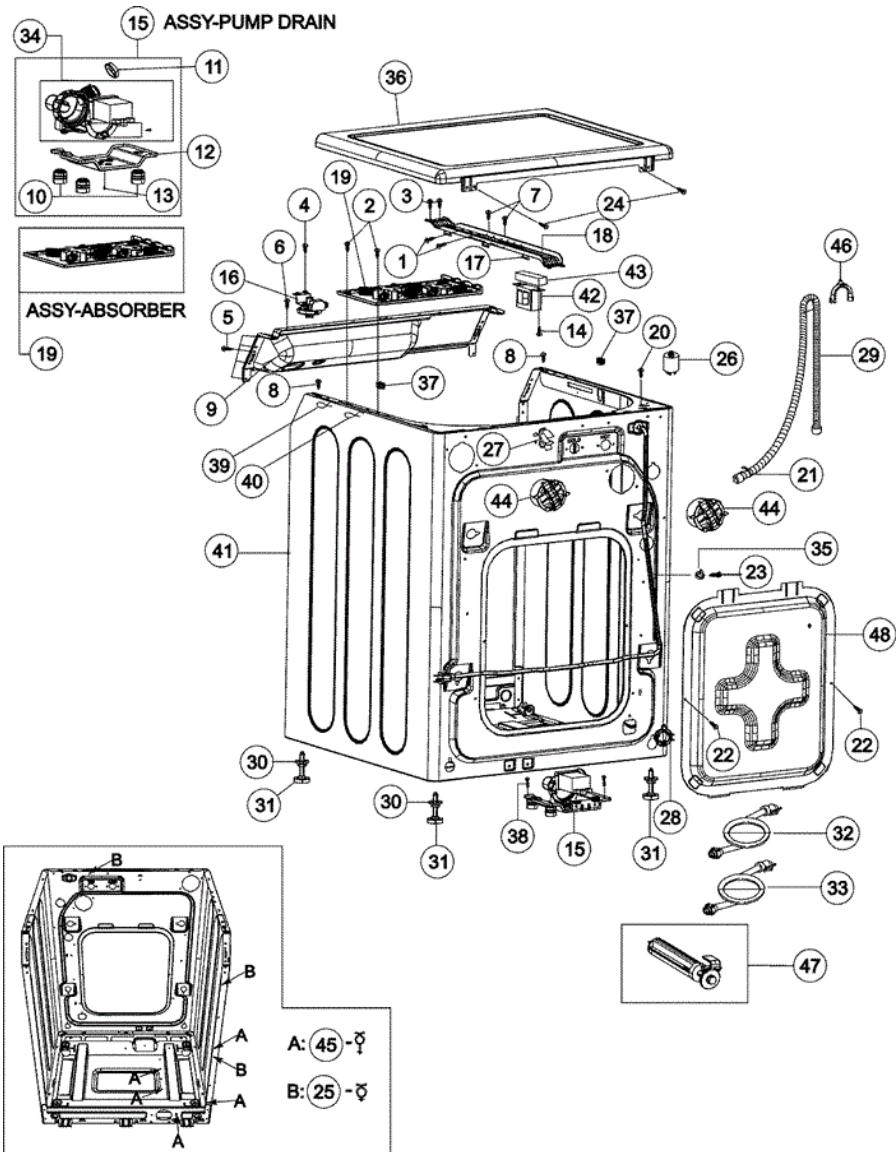

Distribuidor Autorizado

SurteRápido.com

Venta de Refacciones
Electrodomesticas

MAH8700AWW GABINETE

MAH8700AWW GABINETE

1	34001252	10	SCREW-TAPPING
2	34001252	10	SCREW-TAPPING
3	34001252	10	SCREW-TAPPING
4	34001252	10	SCREW-TAPPING
5	34001252	10	SCREW-TAPPING
6	34001252	10	SCREW-TAPPING
7	34001232	10	SCREW-TAPPING
8	34001317	10	SCREW-SPECIAL
9	34001318	10	FRAME-PLATE-(U) CABINET
10	34001323	10	CUSHION-PUMP
11	34001322	10	VALVE-CHECK
12	34001321	10	BRACKET-PUMP
13	34001232	10	SCREW-TAPPING
14	34001231	10	SCREW-TAPPING
15	34001320	10	ASSY-PUMP DRAIN
16	34001324	10	ASSY-SENSOR PRESSURE
17	34001325	10	HOLDER-WIRE SADDLE
18	34001326	10	GUIDE-WIRE
19	34001417	10	ASSY-ABSORBER
20	34001252	10	SCREW-TAPPING
21	34001161	10	CLIP-HOSE
22	34001252	10	SCREW-TAPPING
23	34001232	10	SCREW-TAPPING
24	34001328	10	SCREW-HEX
25	34001329	10	CABLE CLAMP
26	34001330	10	FILTER-EMI
27	34001331	10	CLAMPER HOSE
28	34001200	10	GUIDE-HOSE
28	34001500	18	GUIDE HOSE
29	34001095	10	ASSY-HOSE DRAIN
30	34001389	10	NUT-HEXAGON FLANGE
31	34001341	10	LEG-RUBBER
32	34001089	10	ASSY-HOSE WATER (HOT)