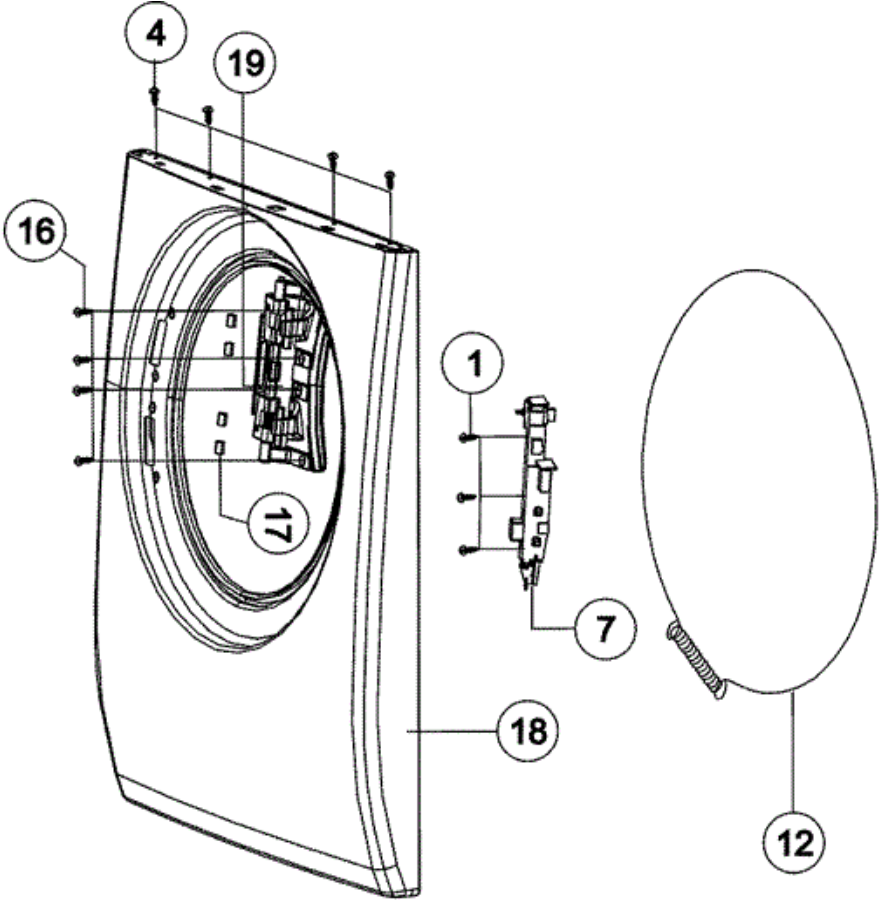

MAH8700AWW PUERTA