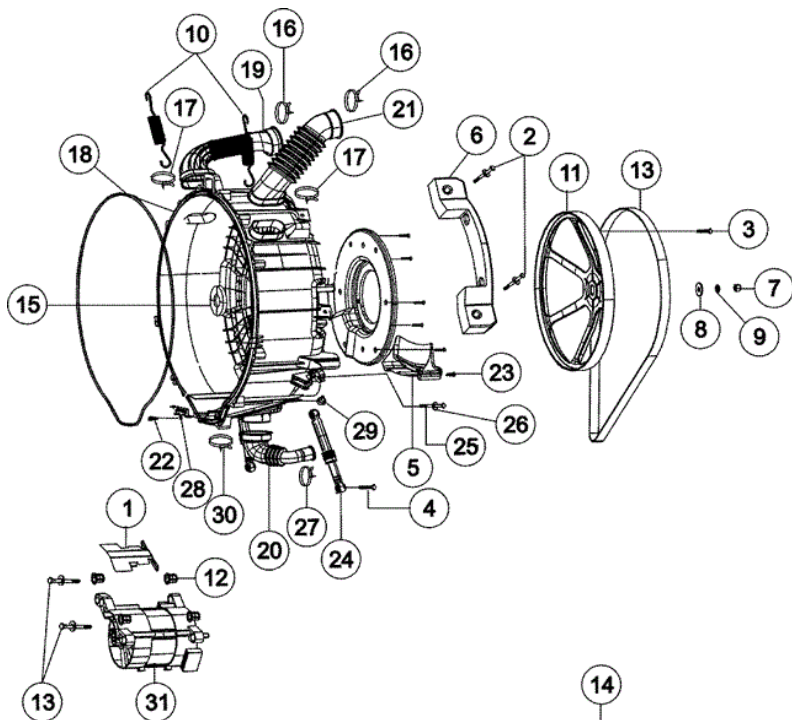

MAH8700AWW TINA FRONTAL

MAH8700AWW TINA FRONTAL

1	34001267	10	SCREW-TAPPING
2	34001232	10	SCREW-TAPPING
3	34001229	10	WIRE TIE - VINYL
4	34001147	10	BOLT/SCREW-PUMP BRACKET
5	34001315	10	CLAMPER HOSE
6	1404-000230		THERMISTOR-PTC
6	34001270	10	HEATER
7	34001314	10	BRACKET-TUB (F)
8	34001312	10	ASSY-S DRUM
8	34001461	12	SPINNER
9	34001409	10	WASHER-WAVE
10	34001309	10	ASSY-SEMI TUB FRONT
11	34001308	10	HOSE-RESSURE
12	34001276	10	WEIGHT-BALANCER (F)
13	34001158	10	ASSY-BOLT
14	34001307	10	SPONGE-HARNESS
15	34001251	10	SCREW-TAPPING
16	34001277	10	BOLT-FLANGE
17	34001306	10	ASSY-CLAMP DIAPHRAGM
18	34001305	10	BAND-RING
19	34001304	10	HOSE-DRAWER TUB
20	34001287	10	DRUM-LIFTER
21	34001407	10	ASSY-FRAME SHAFT
22	34001303	10	DAMPER-SHOCK
23	34001291	10	CABLE CLAMP
24	34001302	10	DOOR-DIAPHRAGM
25	34001301	10	SPONGE-HOSE AIR
26	34001169	10	SPRING-CLAMP
27	34001300	10	GUIDE-WATER
28	34001299	10	CLAMPER HOSE
29	34001272	10	WASHER-PLAIN
30	34001148	10	BOLT-HEX
31	34001232	10	SCREW-TAPPING

Distribuidor Autorizado

SurteRápido.com

Venta de Refacciones
Electrodomesticas

MAH8700AWW TINA POSTERIOR

MAH8700AWW TINA POSTERIOR

1	34001415	10	COVER-MOTOR
2	34001158	10	ASSY-BOLT
3	34001268	10	BOLT-ETC
4	34001147	10	BOLT/SCREW-PUMP BRACKET
5	34001414	10	BRACKET-TUB
6	34001413	10	WEIGHT-BALANCER
7	34001271	10	NUT-HEX
8	34001406	10	WASHER-PLAIN
9	34001273	10	WASHER-SPRING
10	34001274	10	SPRING-HANGER
11	34001412	10	PULLEY
12	34001157	10	BUSHING-MOTOR
13	34001158	10	ASSY-BOLT
13	34001411	10	BELT-TIMING GEAR
14	34001439	10	ASSY-SEMI TUB BACK
14	34001458	15	OUTER TUB, REAR
15	34001408	10	SEAL-OIL
15	34001462	12	SEAL-OIL
16	34001298	10	BAND-RING
17	34001297	10	BAND-RING
18	34001296	10	PACKING-TUB
19	34001294	10	HOSE-DRAIN
20	34001294	10	HOSE-DRAIN
21	34001293	10	HOSE-O.F.
24	34001292	10	DAMPER-SHOCK
25	34001148	10	BOLT-HEX
26	34001272	10	WASHER-PLAIN
27	34001161	10	CLIP-HOSE
28	34001290	10	BRACKET - HEATER
29	34001291	10	CABLE CLAMP
30	34001289	10	CLAMPER-HOSE
31	34001405	10	MOTOR-DRUM