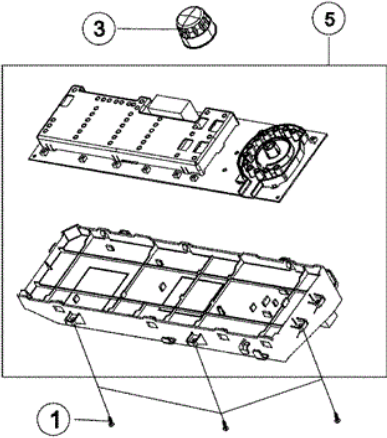

33	34001094	10	ASSY-HOSE WATER (COLD)
34	34001340	10	ASSY-S PUMP
35	34001299	10	CLAMPER HOSE
36	34001332	10	ASSY-COVER TOP
37	34001097	10	GUIDE-SPRING - WASHER ONLY
38	34001388	10	BOLT-HEX
39	34001229	10	WIRE TIE - VINYL
40	34001229	10	WIRE TIE - VINYL
41	34001339	10	ASSY-FRAME LU
42	34001333	10	TRANS-REACTORV
43	34001334	10	BRACKET-HEATER
44	34001335	10	ASSY-CAP O.F.
45	35001004	10	HOLDER-WIRE (RETAINER/CLIP)
45	34001501	18	HOLDER WIRE
46	34001336	10	HOSE-HANGER
47	34001337	10	ASSY-FIXER TUB
48	34001338	10	ASSY-COVER BACK

MAH8700AWW TABLERO