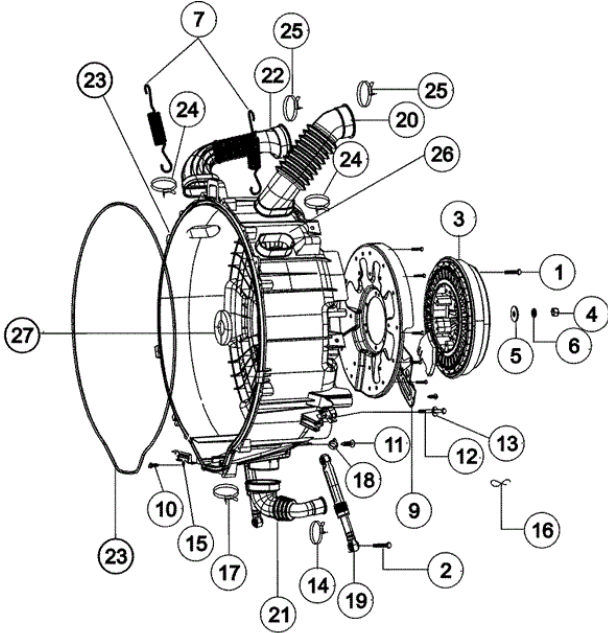

MAH9700AWM TINA POSTERIOR