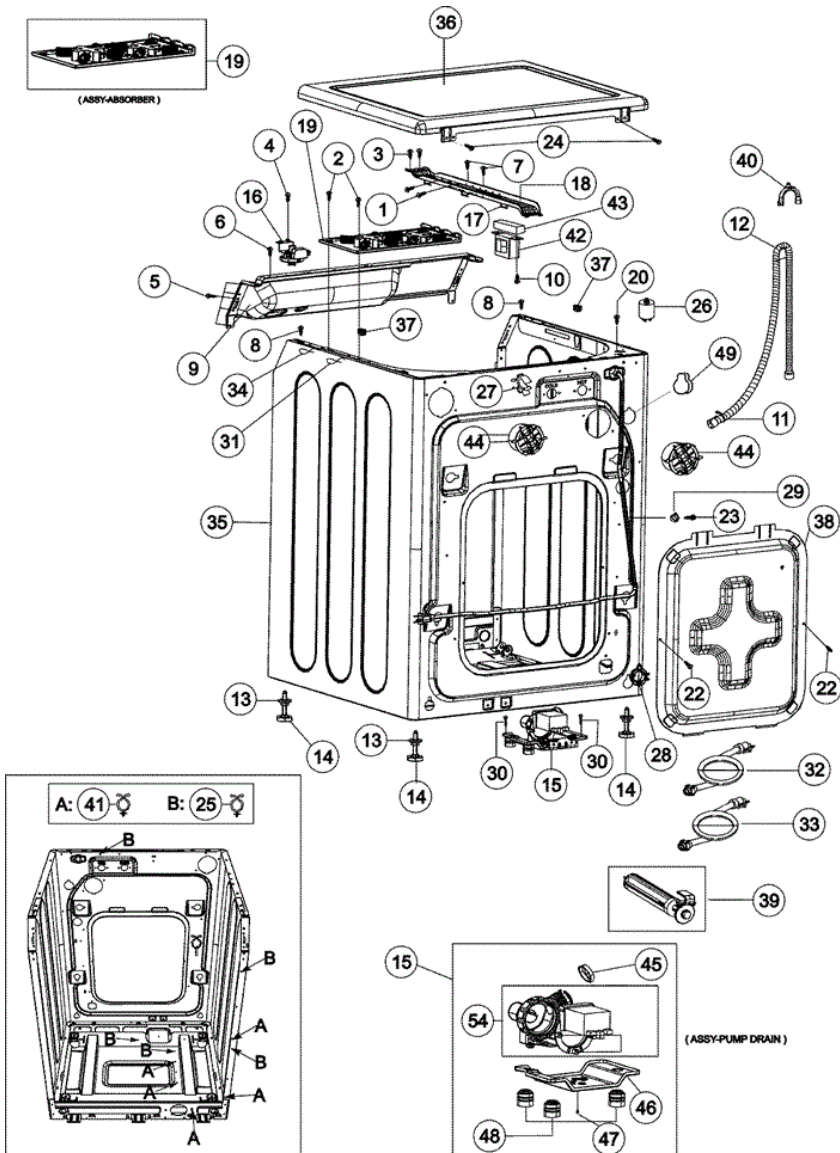

# MAH9700AWM GABINETE

**MAH9700AWM GABINETE**

1	34001252	10	SCREW-TAPPING
2	34001252	10	SCREW-TAPPING
3	34001252	10	SCREW-TAPPING
4	34001252	10	SCREW-TAPPING
5	34001252	10	SCREW-TAPPING
6	34001252	10	SCREW-TAPPING
7	34001232	10	SCREW-TAPPING
8	34001317	10	SCREW-SPECIAL
9	34001318	10	FRAME-PLATE-(U) CABINET
10	34001231	10	SCREW-TAPPING
11	34001161	10	CLIP-HOSE
12	34001095	10	ASSY-HOSE DRAIN
13	34001389	10	NUT-HEXAGON FLANGE
14	34001341	10	LEG-RUBBER
15	34001320	10	ASSY-PUMP DRAIN
16	34001324	10	ASSY-SENSOR PRESSURE
17	34001325	10	HOLDER-WIRE SADDLE
18	34001326	10	GUIDE-WIRE
19	34001327	10	DVA
20	34001252	10	SCREW-TAPPING
21	34001340	10	ASSY-S PUMP
22	34001252	10	SCREW-TAPPING
23	34001232	10	SCREW-TAPPING
24	34001328	10	SCREW-HEX
25	34001329	10	CABLE CLAMP
26	34001330	10	FILTER-EMI
27	34001331	10	CLAMPER HOSE
28	34001200	10	GUIDE-HOSE
28	34001500	19	GUIDE HOSE
29	34001299	10	CLAMPER HOSE
30	34001388	10	BOLT-HEX
31	34001229	10	WIRE TIE - VINYL
32	34001089	10	ASSY-HOSE WATER (HOT)

33	34001094	10	ASSY-HOSE WATER (COLD)
34	34001229	10	WIRE TIE - VINYL
35	34001391	10	ASSY-FRAME (CABINET-PLATINUM)
36	34001390	10	COVER-TOP (PLATINUM)
37	34001097	10	GUIDE-SPRING - WASHER ONLY
38	34001338	10	ASSY-COVER BACK
39	34001337	10	ASSY-FIXER TUB
40	34001336	10	HOSE-HANGER
41	35001004	10	HOLDER-WIRE (RETAINER/CLIP)
41	34001501	19	HOLDER WIRE
42	34001333	10	TRANS-REACTORV
43	34001334	10	BRACKET-HEATER
44	34001335	10	ASSY-CAP O.F.
45	34001322	10	VALVE-CHECK
46	34001321	10	BRACKET-PUMP
47	34001232	10	SCREW-TAPPING
48	34001323	10	CUSHION-PUMP
49	34001395	10	CAP-FIXER