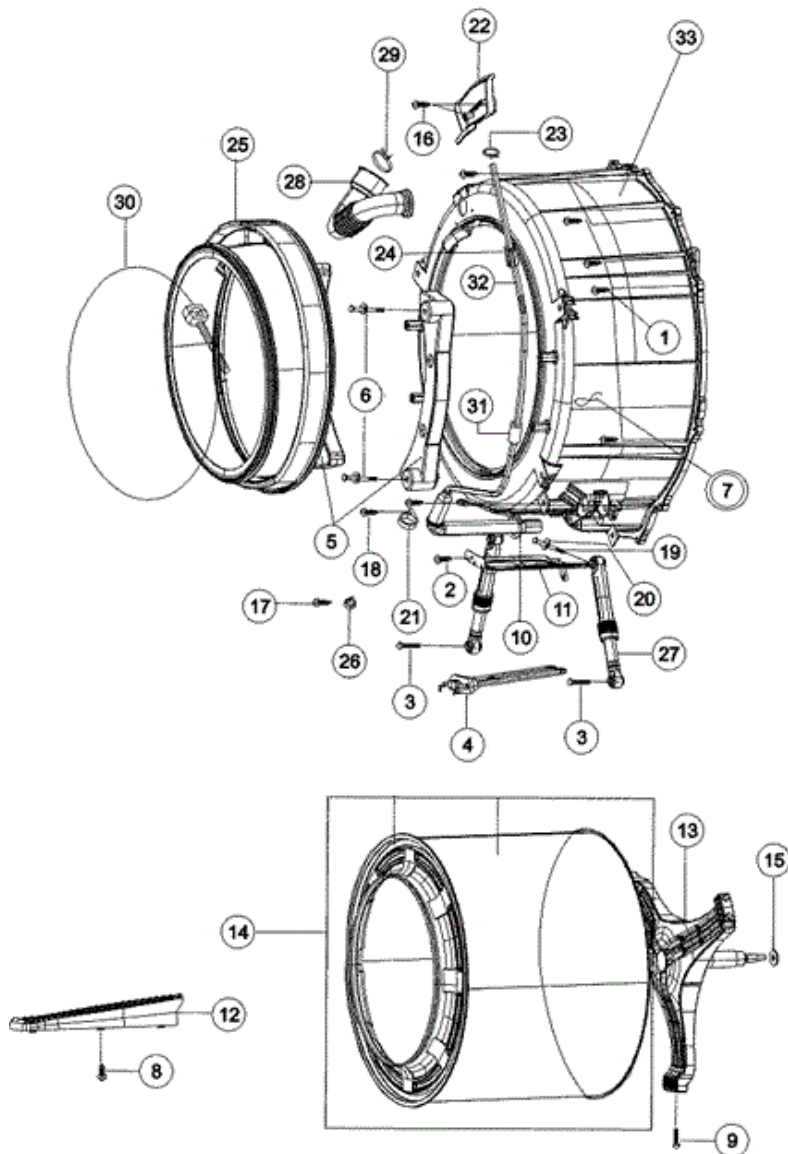

**MAH9700AWM TINA POSTERIOR**

## MAH9700AWM TINA POSTERIOR

1	34001268	10	BOLT-ETC
2	34001147	10	BOLT/SCREW-PUMP BRACKET
3	34001269	10	MOTOR-DRUM
4	34001271	10	NUT-HEX
5	34001272	10	WASHER-PLAIN
6	34001273	10	WASHER-SPRING
7	34001274	10	SPRING-HANGER
8	34001316	10	ASSY-S TUB BACK SVC
9	34001313	10	BRACKET-TUB (B)
10	34001251	10	SCREW-TAPPING
11	34001232	10	SCREW-TAPPING
12	34001148	10	BOLT-HEX
13	34001272	10	WASHER-PLAIN
14	34001161	10	CLIP-HOSE
15	34001290	10	BRACKET - HEATER
16	34001229	10	WIRE TIE - VINYL
17	34001289	10	CLAMPER-HOSE
18	34001291	10	CABLE CLAMP
19	34001292	10	DAMPER-SHOCK
20	34001293	10	HOSE-O.F.
21	34001294	10	HOSE-DRAIN
22	34001295	10	HOSE-O.F. (1)
23	34001296	10	PACKING-TUB
24	34001297	10	BAND-RING
25	34001298	10	BAND-RING
26	34001310	10	SEAL-OIL

## MAH9700AWM TINA FRONTAL

1	34001267	10	SCREW-TAPPING
3	34001147	10	BOLT/SCREW-PUMP BRACKET
4	34001270	10	HEATER
5	34001276	10	WEIGHT-BALANCER (F)
6	34001158	10	ASSY-BOLT
7	34001229	10	WIRE TIE - VINYL
8	34001251	10	SCREW-TAPPING
9	34001277	10	BOLT-FLANGE
10	34001315	10	CLAMPER HOSE
11	34001314	10	BRACKET-TUB (F)
12	34001287	10	DRUM-LIFTER
13	34001288	10	ASST-FLANGE SHAFT
14	34001312	10	ASSY-S DRUM
14	34001461	12	SPINNER
15	34001311	10	WASHER-WAVE
16	34001251	10	SCREW-TAPPING
17	34001232	10	SCREW-TAPPING
19	34001148	10	BOLT-HEX
20	34001272	10	WASHER-PLAIN
21	34001299	10	CLAMPER HOSE
22	34001300	10	GUIDE-WATER
23	34001169	10	SPRING-CLAMP
24	34001301	10	SPONGE-HOSE AIR
25	34001302	10	DOOR-DIAPHRAGM
26	34001291	10	CABLE CLAMP
27	34001303	10	DAMPER-SHOCK
28	34001304	10	HOSE-DRAWER TUB
29	34001305	10	BAND-RING
30	34001306	10	ASSY-CLAMP DIAPHRAGM
31	34001307	10	SPONGE-HARNESS
32	34001308	10	HOSE-RESSURE
33	34001309	10	ASSY-SEMI TUB FRONT