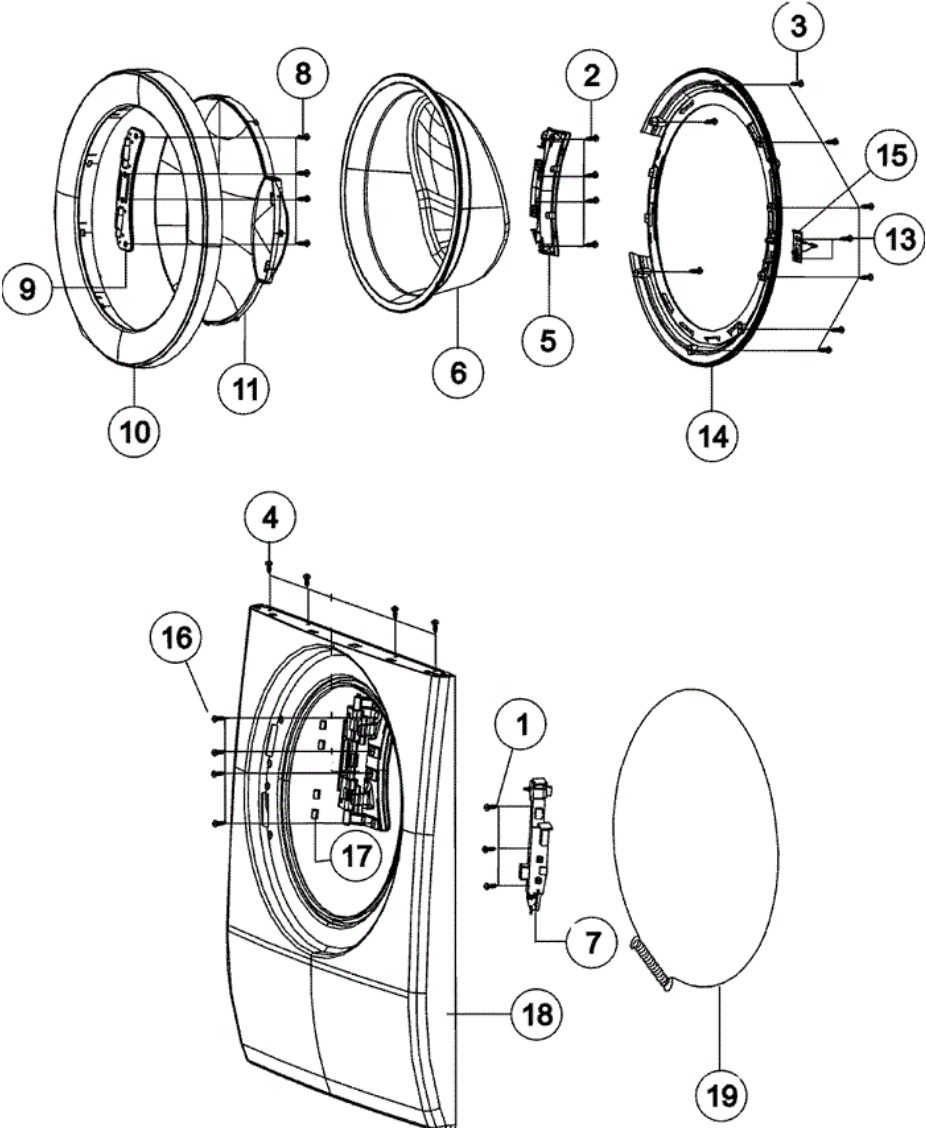

MAH9700AWM PUERTA