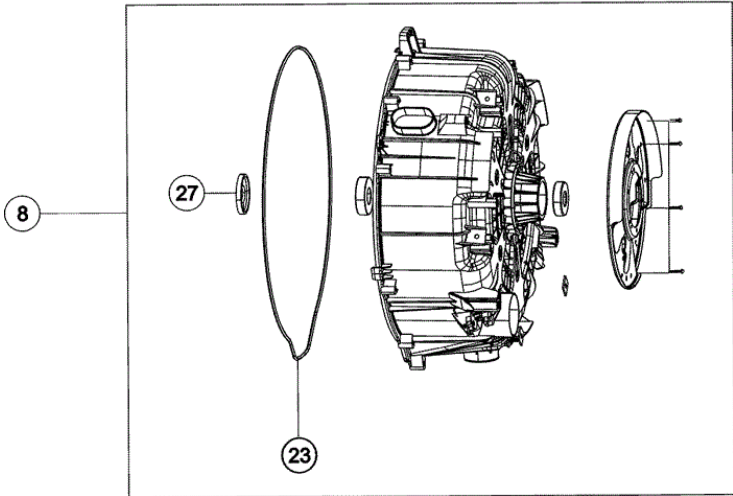

MAH9700AWM TINA POSTERIOR