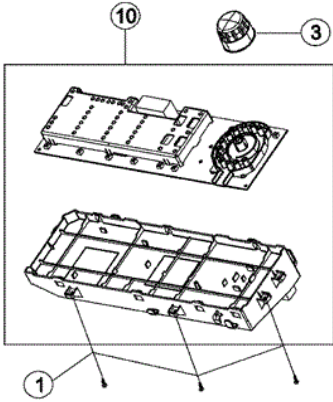

33	34001094	10	ASSY-HOSE WATER (COLD)
34	34001229	10	WIRE TIE - VINYL
35	34001391	10	ASSY-FRAME (CABINET-PLATINUM)
36	34001390	10	COVER-TOP (PLATINUM)
37	34001097	10	GUIDE-SPRING - WASHER ONLY
38	34001338	10	ASSY-COVER BACK
39	34001337	10	ASSY-FIXER TUB
40	34001336	10	HOSE-HANGER
41	35001004	10	HOLDER-WIRE (RETAINER/CLIP)
41	34001501	19	HOLDER WIRE
42	34001333	10	TRANS-REACTORV
43	34001334	10	BRACKET-HEATER
44	34001335	10	ASSY-CAP O.F.
45	34001322	10	VALVE-CHECK
46	34001321	10	BRACKET-PUMP
47	34001232	10	SCREW-TAPPING
48	34001323	10	CUSHION-PUMP
49	34001395	10	CAP-FIXER

MAH9700AWM TABLERO