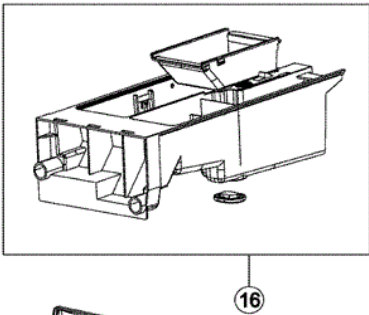

33	34001094	10	ASSY-HOSE WATER (COLD)
34	34001229	10	WIRE TIE - VINYL
35	34001391	10	ASSY-FRAME (CABINET-PLATINUM)
36	34001390	10	COVER-TOP (PLATINUM)
37	34001097	10	GUIDE-SPRING - WASHER ONLY
38	34001338	10	ASSY-COVER BACK
39	34001337	10	ASSY-FIXER TUB
40	34001336	10	HOSE-HANGER
41	35001004	10	HOLDER-WIRE (RETAINER/CLIP)
41	34001501	19	HOLDER WIRE
42	34001333	10	TRANS-REACTORV
43	34001334	10	BRACKET-HEATER
44	34001335	10	ASSY-CAP O.F.
45	34001322	10	VALVE-CHECK
46	34001321	10	BRACKET-PUMP
47	34001232	10	SCREW-TAPPING
48	34001323	10	CUSHION-PUMP
49	34001395	10	CAP-FIXER

MAH9700AWM TABLERO