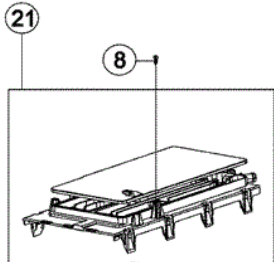

33	34001094	10	ASSY-HOSE WATER (COLD)
34	34001229	10	WIRE TIE - VINYL
35	34001391	10	ASSY-FRAME (CABINET-PLATINUM)
36	34001390	10	COVER-TOP (PLATINUM)
37	34001097	10	GUIDE-SPRING - WASHER ONLY
38	34001338	10	ASSY-COVER BACK
39	34001337	10	ASSY-FIXER TUB
40	34001336	10	HOSE-HANGER
41	35001004	10	HOLDER-WIRE (RETAINER/CLIP)
41	34001501	19	HOLDER WIRE
42	34001333	10	TRANS-REACTORV
43	34001334	10	BRACKET-HEATER
44	34001335	10	ASSY-CAP O.F.
45	34001322	10	VALVE-CHECK
46	34001321	10	BRACKET-PUMP
47	34001232	10	SCREW-TAPPING
48	34001323	10	CUSHION-PUMP
49	34001395	10	CAP-FIXER

MAH9700AWM TABLERO