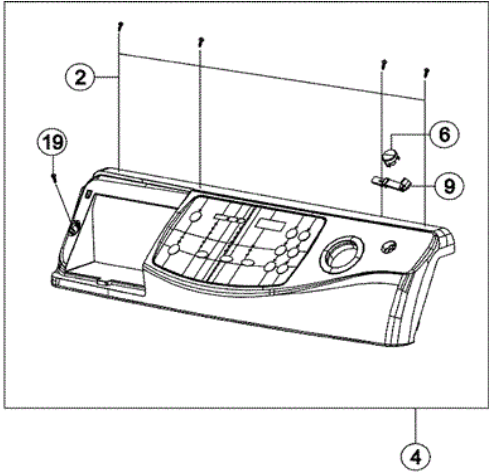

33	34001094	10	ASSY-HOSE WATER (COLD)
34	34001229	10	WIRE TIE - VINYL
35	34001391	10	ASSY-FRAME (CABINET-PLATINUM)
36	34001390	10	COVER-TOP (PLATINUM)
37	34001097	10	GUIDE-SPRING - WASHER ONLY
38	34001338	10	ASSY-COVER BACK
39	34001337	10	ASSY-FIXER TUB
40	34001336	10	HOSE-HANGER
41	35001004	10	HOLDER-WIRE (RETAINER/CLIP)
41	34001501	19	HOLDER WIRE
42	34001333	10	TRANS-REACTORV
43	34001334	10	BRACKET-HEATER
44	34001335	10	ASSY-CAP O.F.
45	34001322	10	VALVE-CHECK
46	34001321	10	BRACKET-PUMP
47	34001232	10	SCREW-TAPPING
48	34001323	10	CUSHION-PUMP
49	34001395	10	CAP-FIXER

MAH9700AWM TABLERO