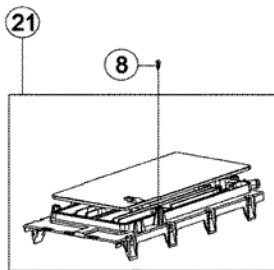

33	34001094	10	ASSY-HOSE WATER (COLD) (S/P)
34	W10339879	10	WIRE TIE - VINYL (S/P)
35	34001339	10	ASSY-FRAME LU (S/P)
36	34001332	10	ASSY-COVER TOP (S/P)
37	34001097	10	GUIDE-SPRING - WASHER ONLY (S/P)
38	34001338	10	ASSY-COVER BACK (S/P)
39	34001337	10	ASSY-FIXER TUB (S/P)
40	34001336	10	HOSE-HANGER (S/P)
41	34001501	19	HOLDER WIRE (S/P)
41	35001004	10	HOLDER-WIRE (RETAINER/CLIP) (S/P)
42	34001333	10	TRANS-REACTORV (S/P)
43	34001334	10	BRACKET-HEATER (S/P)
44	34001455	10	ASSY-CAP O.F. (S/P)
45	34001322	10	VALVE-CHECK (S/P)
46	34001321	10	BRACKET-PUMP (S/P)
47	34001232	10	SCREW-TAPPING (S/P)
48	34001323	10	CUSHION-PUMP (S/P)
49	34001395	10	CAP-FIXER (S/P)

MAH9700AWW TABLERO