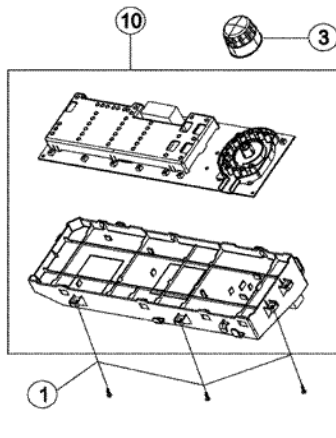

33	34001094	10	ASSY-HOSE WATER (COLD) (S/P)
34	W10339879	10	WIRE TIE - VINYL (S/P)
35	34001339	10	ASSY-FRAME LU (S/P)
36	34001332	10	ASSY-COVER TOP (S/P)
37	34001097	10	GUIDE-SPRING - WASHER ONLY (S/P)
38	34001338	10	ASSY-COVER BACK (S/P)
39	34001337	10	ASSY-FIXER TUB (S/P)
40	34001336	10	HOSE-HANGER (S/P)
41	34001501	19	HOLDER WIRE (S/P)
41	35001004	10	HOLDER-WIRE (RETAINER/CLIP) (S/P)
42	34001333	10	TRANS-REACTORV (S/P)
43	34001334	10	BRACKET-HEATER (S/P)
44	34001455	10	ASSY-CAP O.F. (S/P)
45	34001322	10	VALVE-CHECK (S/P)
46	34001321	10	BRACKET-PUMP (S/P)
47	34001232	10	SCREW-TAPPING (S/P)
48	34001323	10	CUSHION-PUMP (S/P)
49	34001395	10	CAP-FIXER (S/P)

MAH9700AWW TABLERO