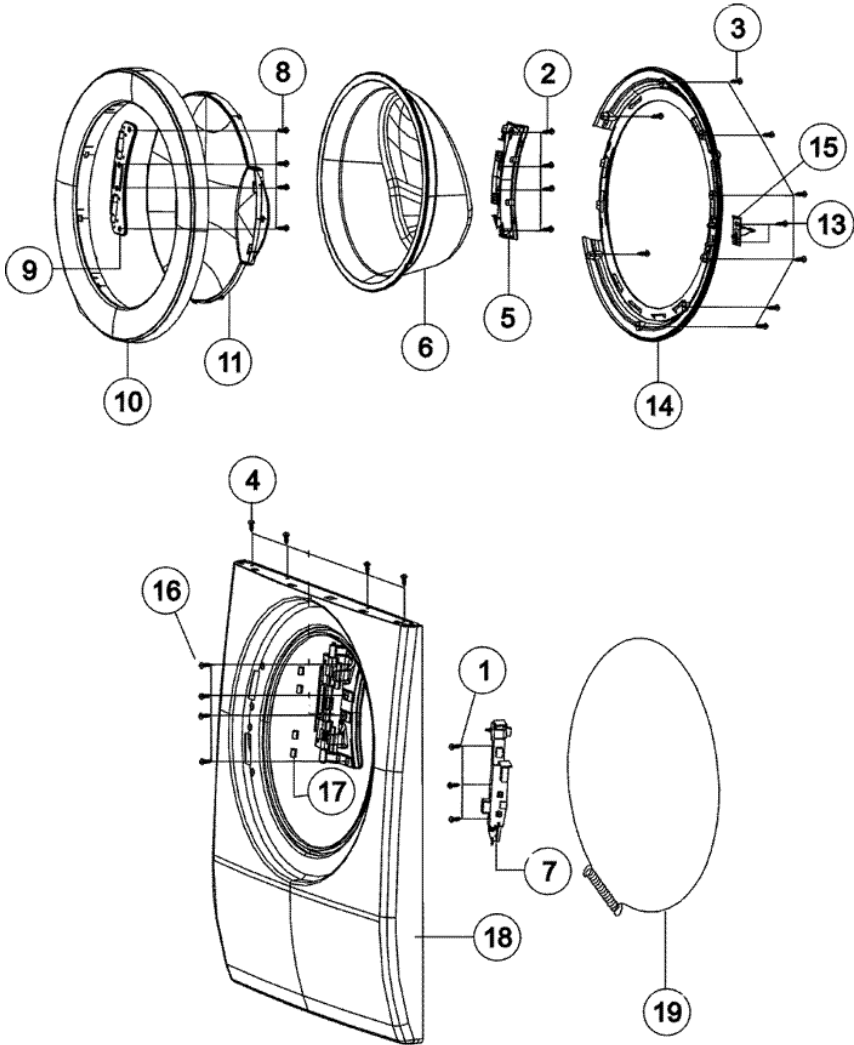

MAH9700AWW TABLERO

MAH9700AWW TABLERO

1	34001231	10	SCREW-TAPPING (S/P)
2	34001232	10	SCREW-TAPPING (S/P)
3	34001233	10	KNOB-ENCODER (S/P)
4	34001234	10	ASSY-PANEL CONTROL (S/P)
5	34001283	10	ASSY-S PANEL-DRAWER (S/P)
6	34001235	10	BUTTON-PUSH (P) (S/P)
7	34001250	10	SCREW-TAPTITE (S/P)
8	34001232	10	SCREW-TAPPING (S/P)
9	34001279	10	LEVER-POWER (S/P)
10	34001496	11	CONTROL BOARD ASSY SU (S/P)
10	34001485	17	HARNESS, WIRE DNO (S/P)
10	34001497	18	CONTROL BOARD (SERIES 18) (S/P)
10	34001496	10	CONTROL PCB ASSY - COMPLETE SU (S/P)
10	34001497	17	PCB-MAH9700 (SERIES 17) DNO (S/P)
10	34001496	16	Service Assy PCB Part-9700 SU (S/P)
10	34001484	17	PCB (MEMS) SENSOR DNO (S/P)
11	34001210	10	HOSE-DRAWER (S/P)
12	34001208	10	CLAMP-HOSE (S/P)
13	34001131	10	VALVE-WATER (HOT) (S/P)
14	34001248	10	WATER VALVE (3 WAY) (S/P)
15	34001245	10	HOUSING-DRAWER (L) (S/P)
16	34001282	10	ASSY-S. BODY DRAWER (S/P)
17	34001239	10	GUIDE-LIQUID (S/P)
18	34001401	10	CAP-RINSE (S/P)
19	34001283	10	ASSY-S PANEL-DRAWER (S/P)
20	34001243	10	HANDLE-DRAWER (S/P)
21	34001284	10	ASSY-S HOUSING DRAWER (S/P)

MAH9700AWW PUERTA

MAH9700AWW PUERTA

1	34001251	10	SCREW-TAPPING (S/P)
2	34001251	10	SCREW-TAPPING (S/P)
3	34001251	10	SCREW-TAPPING (S/P)
4	34001252	10	SCREW-TAPPING (S/P)
5	34001253	10	GUIDE-HOLDER GLASS (S/P)
6	34001254	10	DOOR-GLASS (S/P)
7	34001265	10	DOOR-LOCK S/W (S/P)
8	34001232	10	SCREW-TAPPING (S/P)
9	34001255	10	BRACKET-HOLDER
10	34001256	10	COVER-DOOR (S/P)
11	34001257	10	DOOR SAFETY (S/P)
12	34001264	10	ASSY-HINGE (S/P)
13	34001259	10	SCREW-TAPPING (S/P)
14	34001285	10	HOLDER-GLASS (S/P)
15	34001260	10	LEVER-DOOR (S/P)
16	34001286	10	SCREW-MACHINE (S/P)
17	34001262	10	GUIDE-BAR (S/P)
18	34001263	10	FRAME-FRONT LU (S/P)
18	34001467	10	FRONT PANEL (WHITE) (S/P)
19	34001266	10	ASSY-WIRE DIAPHRAGM (S/P)