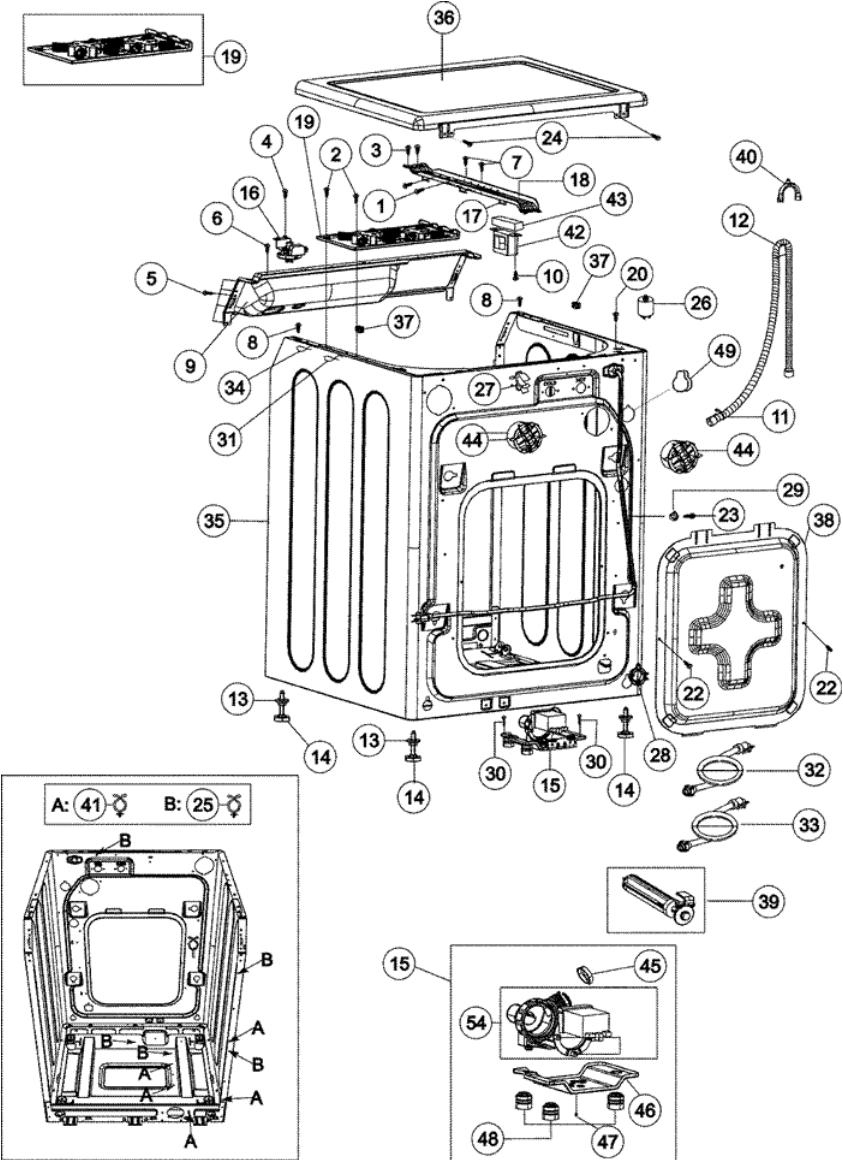

MAH9700AWW GABINETE

MAH9700AWW GABINETE

1	34001252	10	SCREW-TAPPING (S/P)
2	34001252	10	SCREW-TAPPING (S/P)
3	34001252	10	SCREW-TAPPING (S/P)
4	34001252	10	SCREW-TAPPING (S/P)
5	34001252	10	SCREW-TAPPING (S/P)
6	34001252	10	SCREW-TAPPING (S/P)
7	34001232	10	SCREW-TAPPING (S/P)
8	34001317	10	SCREW-SPECIAL (S/P)
9	34001318	10	FRAME-PLATE-(U) CABINET (S/P)
10	34001231	10	SCREW-TAPPING (S/P)
11	596669	10	CLIP-HOSE (S/P)
12	34001095	10	ASSY-HOSE DRAIN (S/P)
13	34001389	10	NUT-HEXAGON FLANGE (S/P)
14	34001341	10	LEG-RUBBER (S/P)
15	34001320	10	ASSY-PUMP DRAIN (S/P)
16	34001324	10	ASSY-SENSOR PRESSURE (S/P)
17	34001325	10	HOLDER-WIRE SADDLE (S/P)
18	34001326	10	GUIDE-WIRE (S/P)
19	34001496	10	DVA (S/P)
20	34001252	10	SCREW-TAPPING (S/P)
21	34001340	10	ASSY-S PUMP (S/P)
22	34001252	10	SCREW-TAPPING (S/P)
23	34001232	10	SCREW-TAPPING (S/P)
24	34001328	10	SCREW-HEX (S/P)
25	34001329	10	CABLE CLAMP (S/P)
26	34001330	10	FILTER-EMI (S/P)
27	34001331	10	CLAMPER HOSE (S/P)
28	34001500	10	GUIDE-HOSE (S/P)
28	34001500	19	GUIDE HOSE (S/P)
29	34001299	10	CLAMPER HOSE (S/P)
30	34001388	10	BOLT-HEX (S/P)
31	W10339879	10	WIRE TIE - VINYL (S/P)
32	34001089	10	ASSY-HOSE WATER (HOT) (S/P)

33	34001094	10	ASSY-HOSE WATER (COLD) (S/P)
34	W10339879	10	WIRE TIE - VINYL (S/P)
35	34001339	10	ASSY-FRAME LU (S/P)
36	34001332	10	ASSY-COVER TOP (S/P)
37	34001097	10	GUIDE-SPRING - WASHER ONLY (S/P)
38	34001338	10	ASSY-COVER BACK (S/P)
39	34001337	10	ASSY-FIXER TUB (S/P)
40	34001336	10	HOSE-HANGER (S/P)
41	34001501	19	HOLDER WIRE (S/P)
41	35001004	10	HOLDER-WIRE (RETAINER/CLIP) (S/P)
42	34001333	10	TRANS-REACTORV (S/P)
43	34001334	10	BRACKET-HEATER (S/P)
44	34001455	10	ASSY-CAP O.F. (S/P)
45	34001322	10	VALVE-CHECK (S/P)
46	34001321	10	BRACKET-PUMP (S/P)
47	34001232	10	SCREW-TAPPING (S/P)
48	34001323	10	CUSHION-PUMP (S/P)
49	34001395	10	CAP-FIXER (S/P)