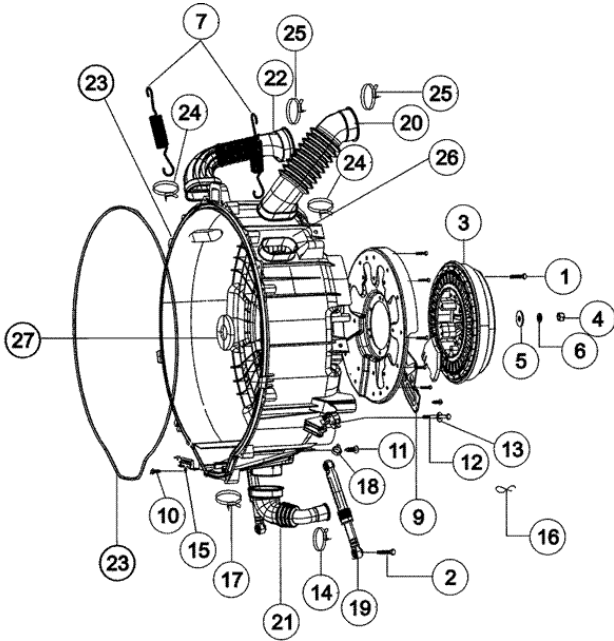

MAH9700AWW PUERTA

MAH9700AWW PUERTA

1	34001251	10	SCREW-TAPPING (S/P)
2	34001251	10	SCREW-TAPPING (S/P)
3	34001251	10	SCREW-TAPPING (S/P)
4	34001252	10	SCREW-TAPPING (S/P)
5	34001253	10	GUIDE-HOLDER GLASS (S/P)
6	34001254	10	DOOR-GLASS (S/P)
7	34001265	10	DOOR-LOCK S/W (S/P)
8	34001232	10	SCREW-TAPPING (S/P)
9	34001255	10	BRACKET-HOLDER
10	34001256	10	COVER-DOOR (S/P)
11	34001257	10	DOOR SAFETY (S/P)
12	34001264	10	ASSY-HINGE (S/P)
13	34001259	10	SCREW-TAPPING (S/P)
14	34001285	10	HOLDER-GLASS (S/P)
15	34001260	10	LEVER-DOOR (S/P)
16	34001286	10	SCREW-MACHINE (S/P)
17	34001262	10	GUIDE-BAR (S/P)
18	34001263	10	FRAME-FRONT LU (S/P)
18	34001467	10	FRONT PANEL (WHITE) (S/P)
19	34001266	10	ASSY-WIRE DIAPHRAGM (S/P)

MAH9700AWW TINA POSTERIOR

MAH9700AWW TINA POSTERIOR

1	34001268	10	BOLT-ETC
2	34001147	10	BOLT/SCREW-PUMP BRACKET (S/P)
3	34001269	10	MOTOR-DRUM (S/P)
4	34001271	10	NUT-HEX (S/P)
5	34001272	10	WASHER-PLAIN (S/P)
6	34001273	10	WASHER-SPRING (S/P)
7	34001274	10	SPRING-HANGER (S/P)
8	34001316	10	ASSY-S TUB BACK SVC (S/P)
9	34001477	10	BRACKET-TUB (B) (S/P)
10	34001251	10	SCREW-TAPPING (S/P)
11	34001232	10	SCREW-TAPPING (S/P)
12	34001148	10	BOLT-HEX (S/P)
13	34001272	10	WASHER-PLAIN (S/P)
14	596669	10	CLIP-HOSE (S/P)
15	34001290	10	BRACKET - HEATER (S/P)
16	W10339879	10	WIRE TIE - VINYL (S/P)
17	34001289	10	CLAMPER-HOSE (S/P)
18	34001291	10	CABLE CLAMP (S/P)
19	34001292	10	DAMPER-SHOCK (S/P)
20	34001293	10	HOSE-O.F. (S/P)
21	34001294	10	HOSE-DRAIN (S/P)
22	34001295	10	HOSE-O.F. (1) (S/P)
23	34001296	10	PACKING-TUB (S/P)
24	34001297	10	BAND-RING (S/P)
25	34001298	10	BAND-RING (S/P)
26	34001310	10	SEAL-OIL (S/P)