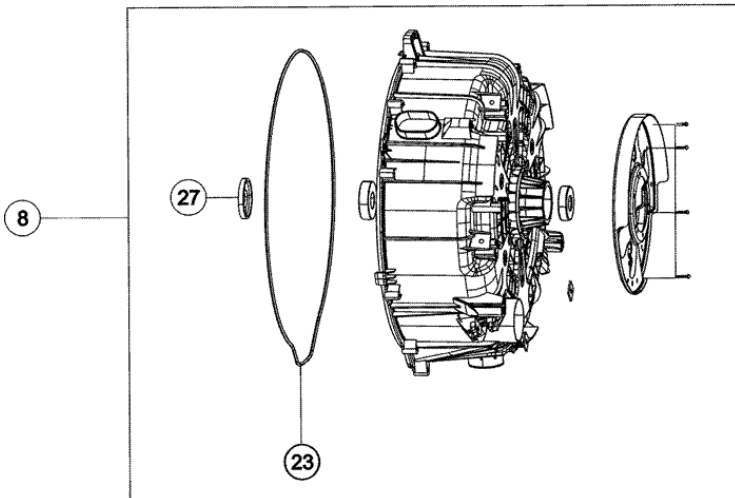

MAH9700AWW TINA POSTERIOR