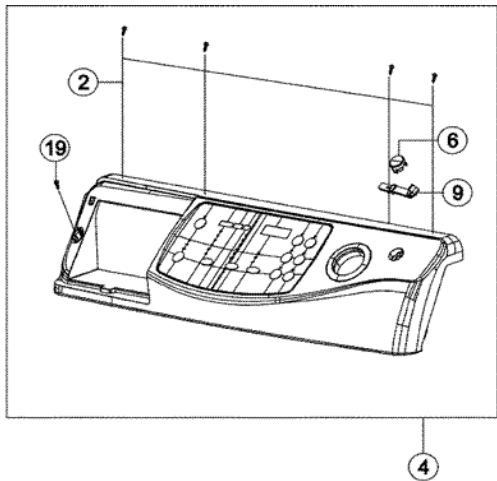

33	34001094	10	ASSY-HOSE WATER (COLD) (S/P)
34	W10339879	10	WIRE TIE - VINYL (S/P)
35	34001339	10	ASSY-FRAME LU (S/P)
36	34001332	10	ASSY-COVER TOP (S/P)
37	34001097	10	GUIDE-SPRING - WASHER ONLY (S/P)
38	34001338	10	ASSY-COVER BACK (S/P)
39	34001337	10	ASSY-FIXER TUB (S/P)
40	34001336	10	HOSE-HANGER (S/P)
41	34001501	19	HOLDER WIRE (S/P)
41	35001004	10	HOLDER-WIRE (RETAINER/CLIP) (S/P)
42	34001333	10	TRANS-REACTORV (S/P)
43	34001334	10	BRACKET-HEATER (S/P)
44	34001455	10	ASSY-CAP O.F. (S/P)
45	34001322	10	VALVE-CHECK (S/P)
46	34001321	10	BRACKET-PUMP (S/P)
47	34001232	10	SCREW-TAPPING (S/P)
48	34001323	10	CUSHION-PUMP (S/P)
49	34001395	10	CAP-FIXER (S/P)

MAH9700AWW TABLERO