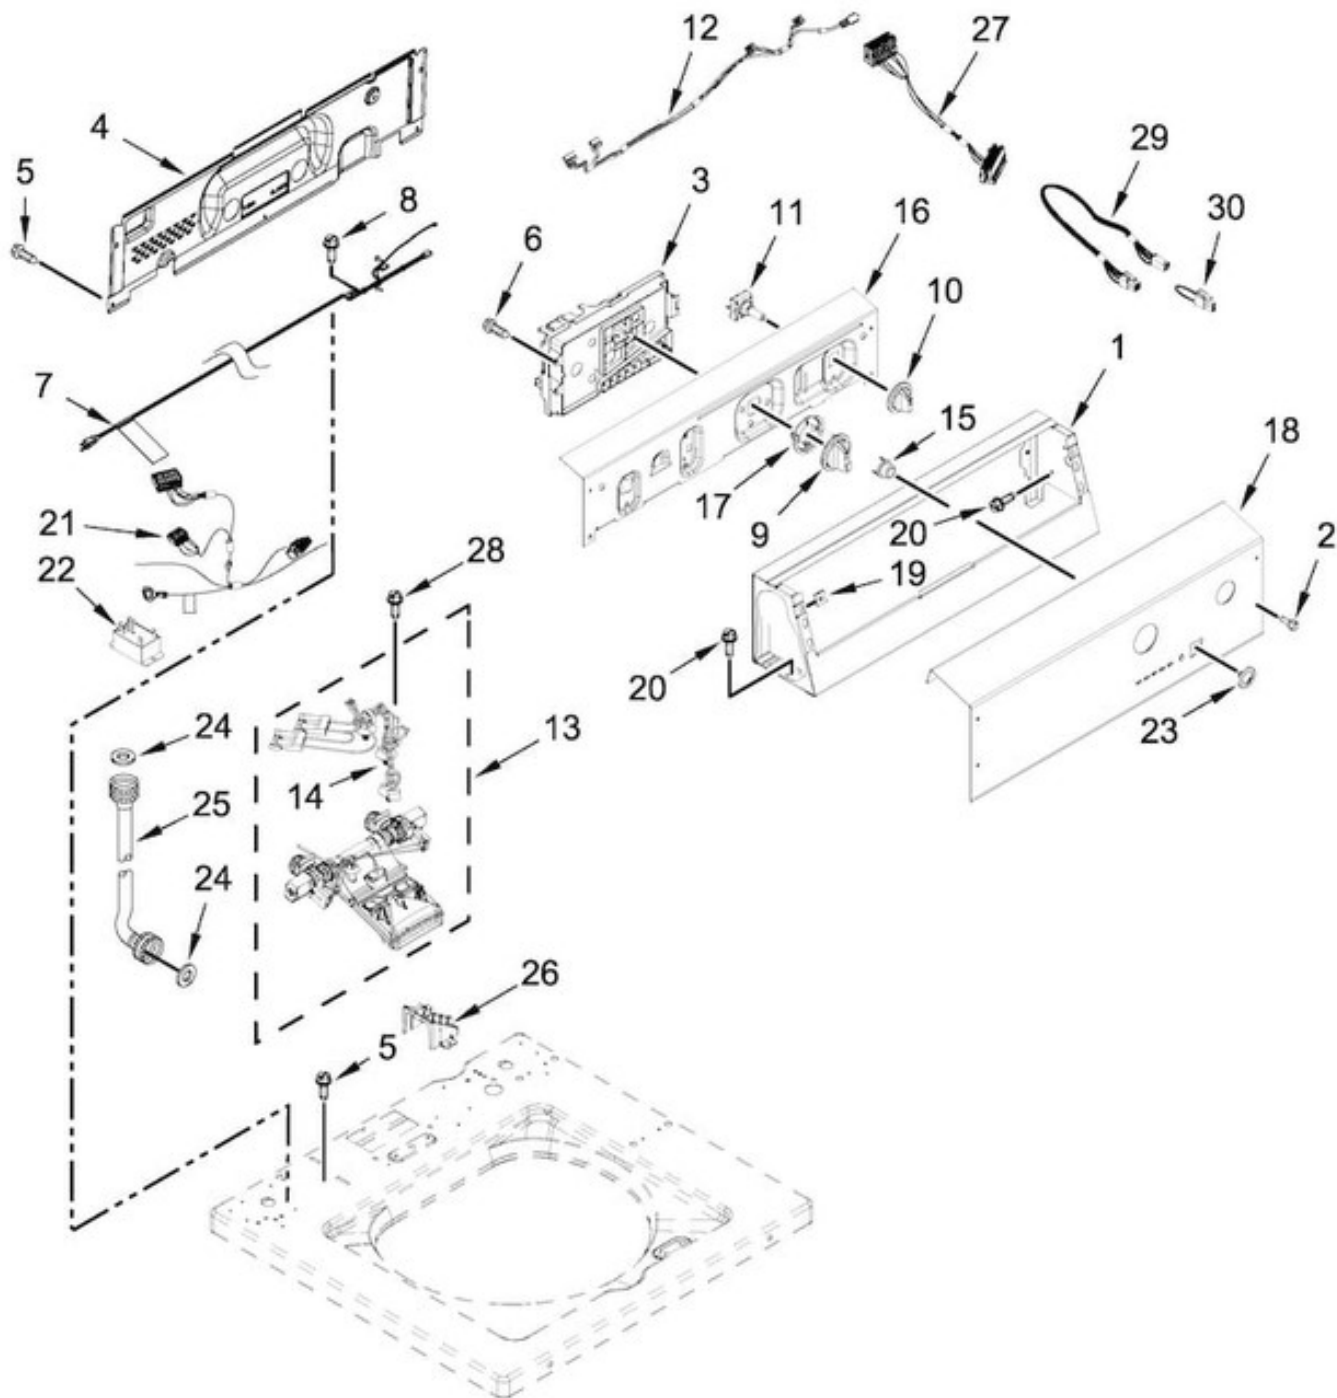

## BASKET AND TUB PARTS

## LAVADORA MAT20CSAWW0

Guía	Número de parte	Descripción
1	Cap, Agitator	WPW10131111
2	Agitator Bolt	WPW10076270
3	Washer	WP3949550
4	Agitator	WPW10131112
5	Washer	W10832827
6	Adapter	W11222084
7	RING-TUB	WPW10461196
8	BASKET	W10738339
9	NUT WPL	14210543
10	Block	W11084139
11	Lint Filter	WPW10215093
12	Screw, 8-18 x 3/4 (2)	WP8533928
13	STRAP	W11403873
14	SUSPENSION	W10780046
15	TUB-OUTER	W10371566
16	HARNS-WIRE	W11376227
17	Water Pressure Hose - Cut-to-Fit	WP353244
18	Clamp, Pressure Hose Retainer	W10005430
19	Dryer Screw	WPW10109200

# LAVADORA MAT20CSAWW0

Guía	Número de parte	Descripción
1	PANEL-CNTL	W10461094
2	Screw, 8-18 X 5/16	WPW10131119
3	CNTRL-ELEC	W11188527
4	PANEL-REAR	WPW10461159
5	SCREW	W10660565
6	Screw, 8/18 x 3/8	WP90767
7	CORD-POWER	W10916256
8	SCREW	W10846509
9	KNOB	W11103226
10	KNOB	W10461097
11	Selector Switch	WPW10285518
12	HARNS-WIRE	W10291184
13	VALVE	W11205048
14	HARNS-WIRE	W10843398
15	Washer Push-to-Start Button	WPW10461117
16	BRACKET	W10461067
17	INSERT	W10828902
18	OVERLAY	W11089531
19	Nut, 8 U-Type	WPW10131123
20	Screw, 8-18 x 1/2	WP3390631
21	HARNS-WIRE	W10843661
22	Relay	W11032871
23	BEZEL - PTS	W10510149
24	Water Inlet Hose Washer	WP16123
25	HOSE-FILL	W11085908
25A	HOSE-FILL	W11085908
26	Interface	WPW10491734
27	HARNS-WIRE	W11296297
28	Screw	WPW10213953
29	HARNS-WIRE	W10539192
30	HARNS-WIRE	W10520398