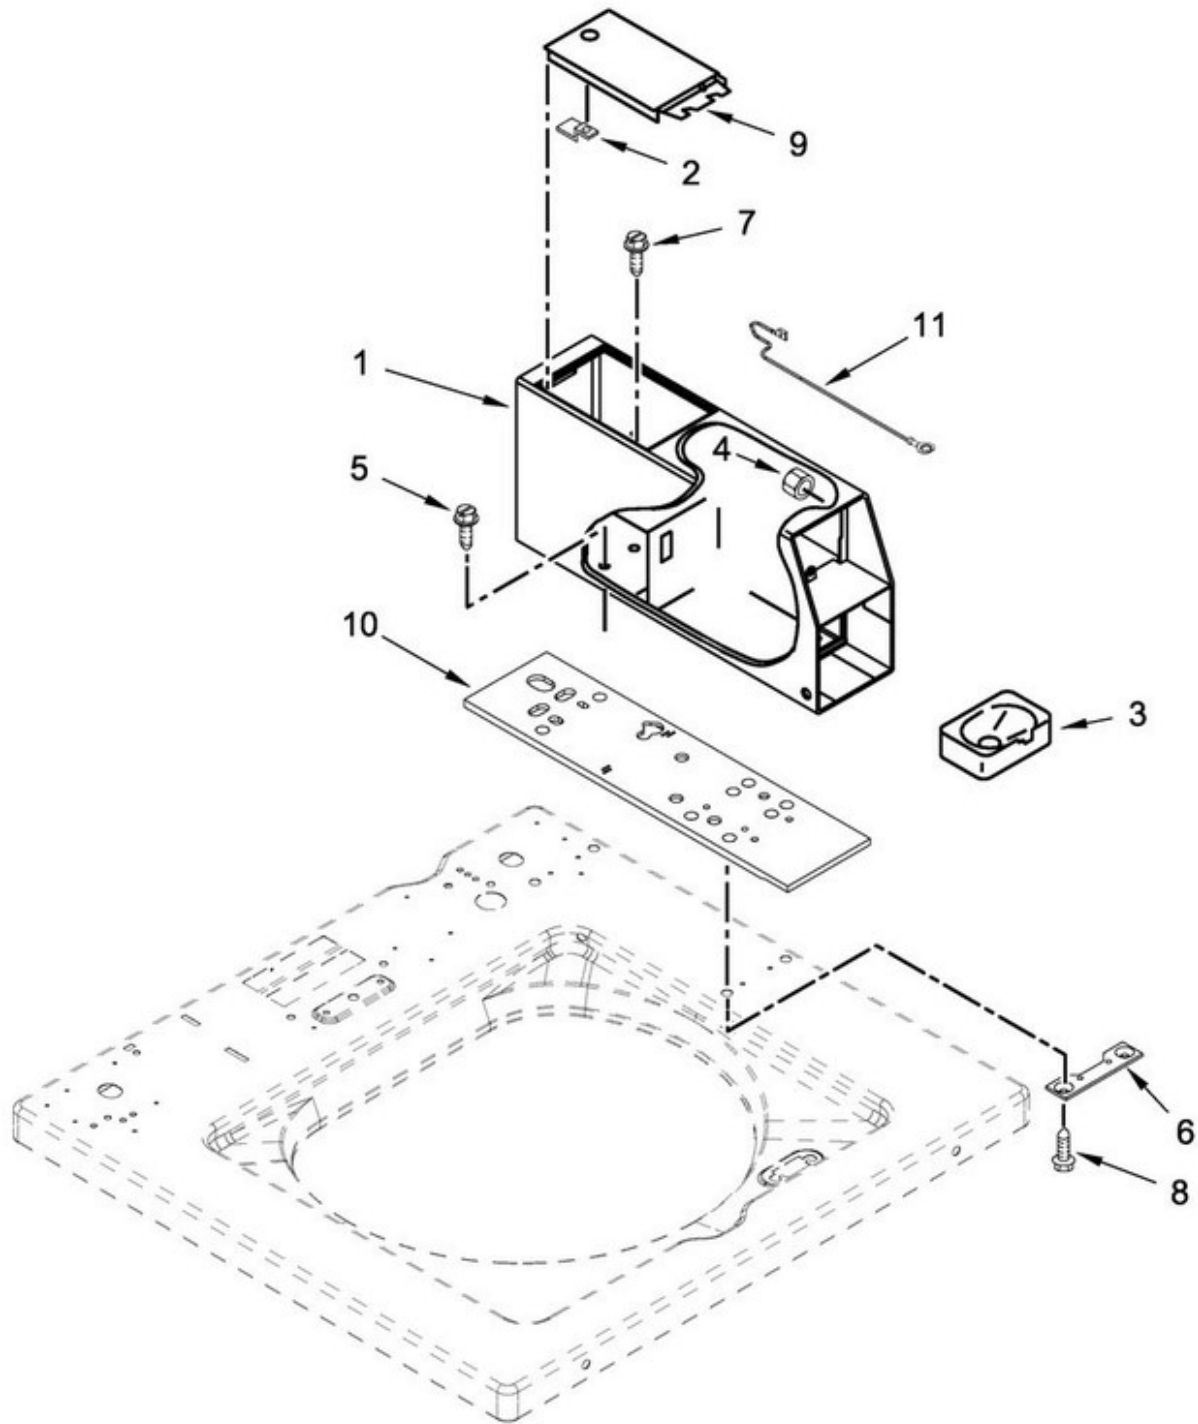

METER CASE PARTS