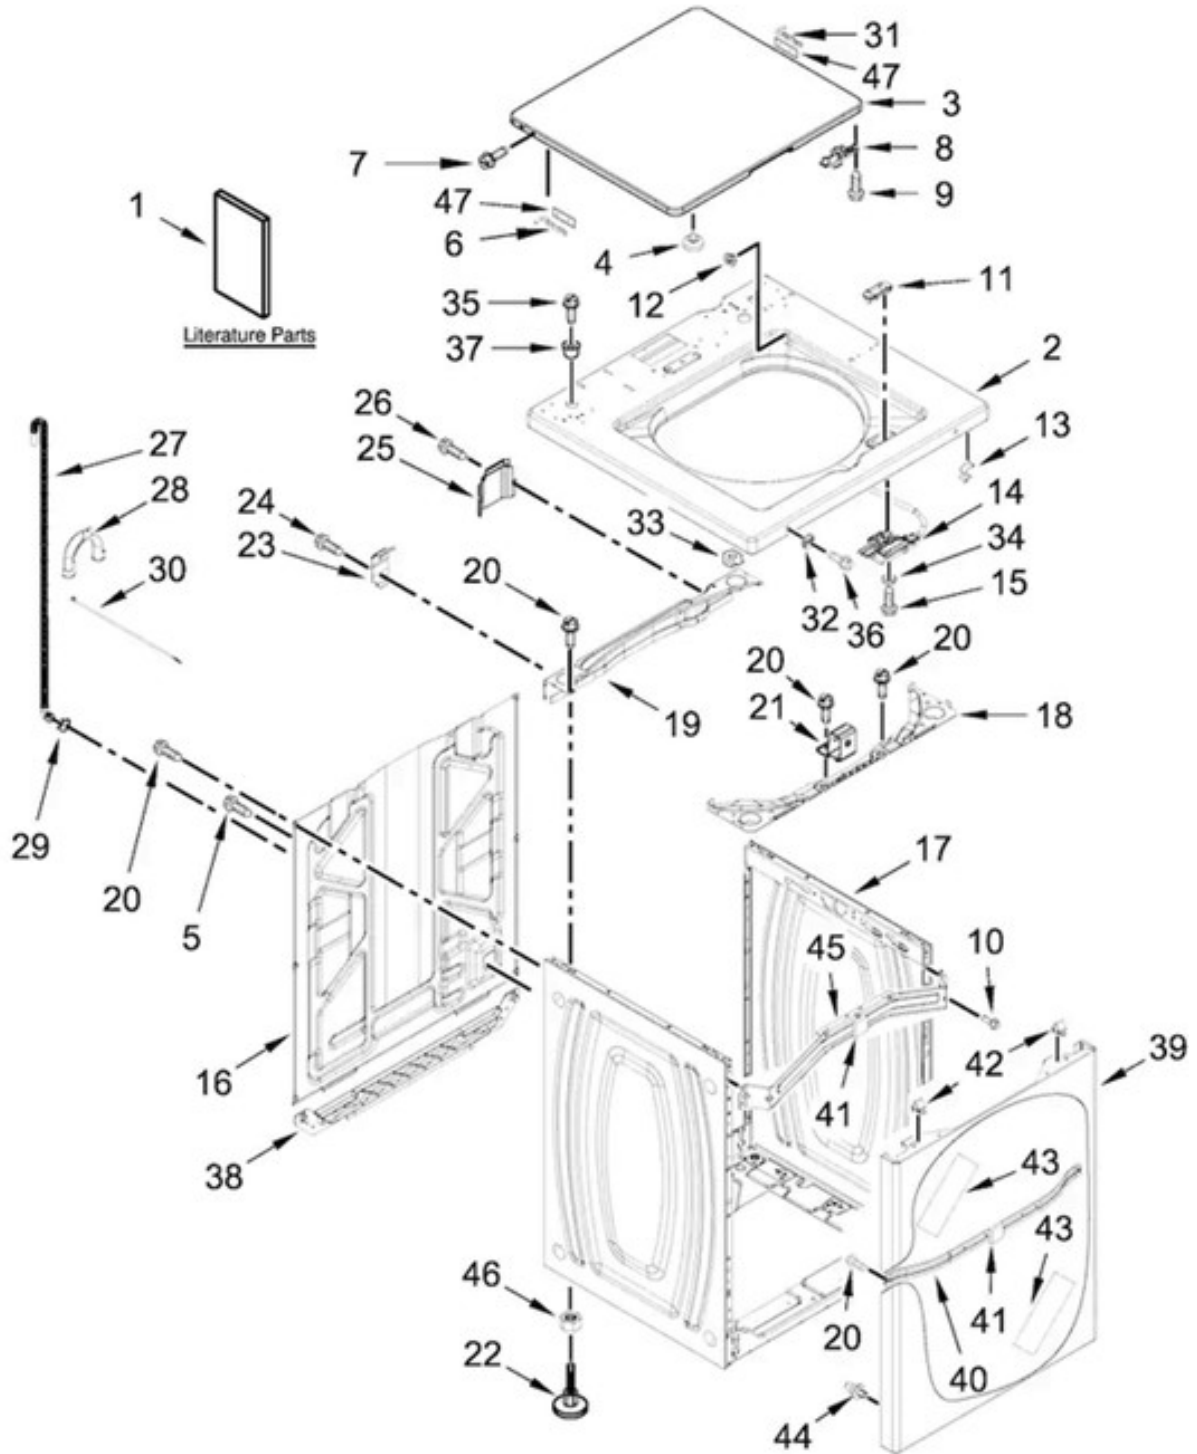

TOP AND CABINET PARTS