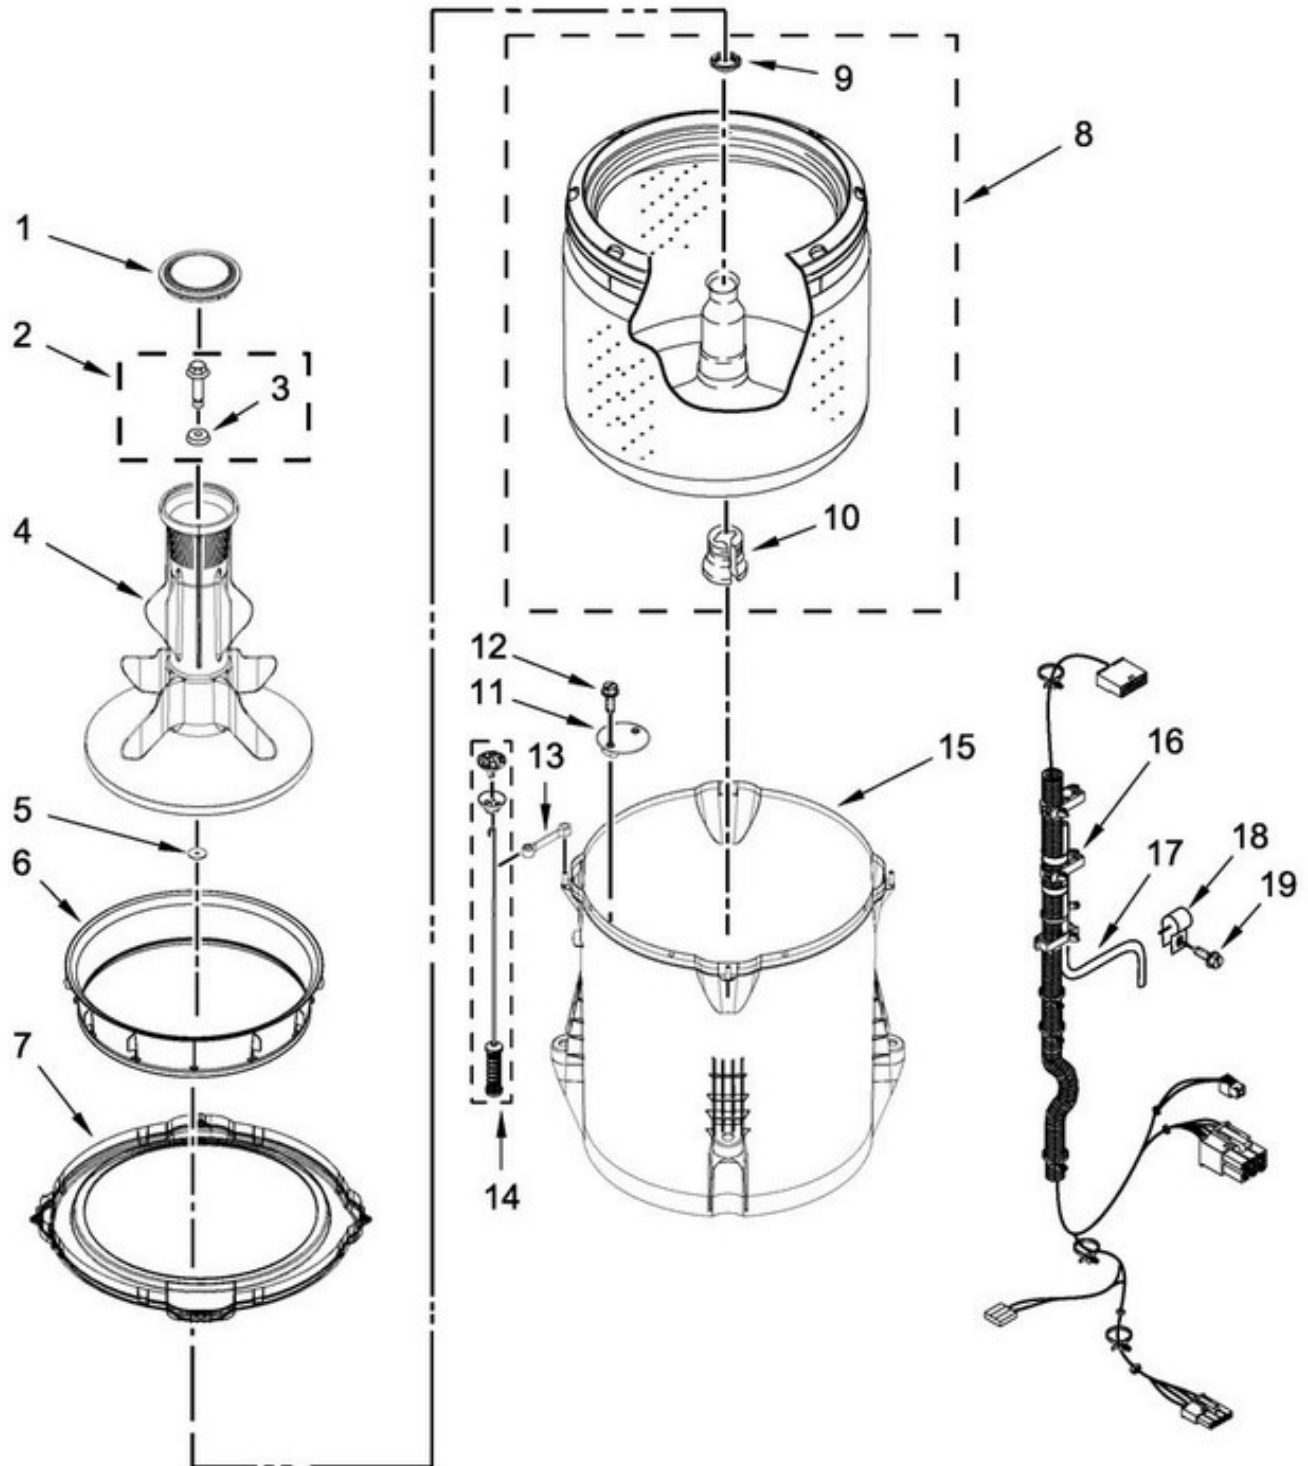

## LAVADORA MAT20CSAWW0

Guía	Número de parte	Descripción
1	Cap, Agitator	WPW10131111
2	Agitator Bolt	WPW10076270
3	Washer	WP3949550
4	Agitator	WPW10131112
5	Washer	W10832827
6	Adapter	W11222084
7	RING-TUB	WPW10461196
8	BASKET	W10738339
9	NUT WPL	14210543
10	Block	W11084139
11	Lint Filter	WPW10215093
12	Screw, 8-18 x 3/4 (2)	WP8533928
13	STRAP	W11403873
14	SUSPENSION	W10780046
15	TUB-OUTER	W10371566
16	HARNS-WIRE	W11376227
17	Water Pressure Hose - Cut-to-Fit	WP353244
18	Clamp, Pressure Hose Retainer	W10005430
19	Dryer Screw	WPW10109200

# LAVADORA MAT20CSAWW0

Guía	Número de parte	Descripción
1	PANEL-CNTL	W10461094
2	Screw, 8-18 X 5/16	WPW10131119
3	CNTRL-ELEC	W11188527
4	PANEL-REAR	WPW10461159
5	SCREW	W10660565
6	Screw, 8/18 x 3/8	WP90767
7	CORD-POWER	W10916256
8	SCREW	W10846509
9	KNOB	W11103226
10	KNOB	W10461097
11	Selector Switch	WPW10285518
12	HARNS-WIRE	W10291184
13	VALVE	W11205048
14	HARNS-WIRE	W10843398
15	Washer Push-to-Start Button	WPW10461117
16	BRACKET	W10461067
17	INSERT	W10828902
18	OVERLAY	W11089531
19	Nut, 8 U-Type	WPW10131123
20	Screw, 8-18 x 1/2	WP3390631
21	HARNS-WIRE	W10843661
22	Relay	W11032871
23	BEZEL - PTS	W10510149
24	Water Inlet Hose Washer	WP16123
25	HOSE-FILL	W11085908
25A	HOSE-FILL	W11085908
26	Interface	WPW10491734
27	HARNS-WIRE	W11296297
28	Screw	WPW10213953
29	HARNS-WIRE	W10539192
30	HARNS-WIRE	W10520398

## LAVADORA MAT20CSAWW0

Guía	Número de parte	Descripción
1	Drain Pump - 120V 60Hz	WPW10276397
2	Screw, 12-16 x 1-1/4 (2)	WPW10004910
3	Washer Tub-to-Pump Hose	W10899966
4	Hose Clamp	WP285655
5	Gear case	W11092242
6	Screw	WPW10249633
7	MOTOR-DRVE	W11222082
8	SCREW-KIT	W10182109
9	BELT	W11213879
10	ACTUATOR	W11212745
11	SCREW	4159353
12	CAPACITOR	W11227944
13	Shield	WPW10427633
14	Screw	WP273556
15	Washer Drive Pulley	WP273556