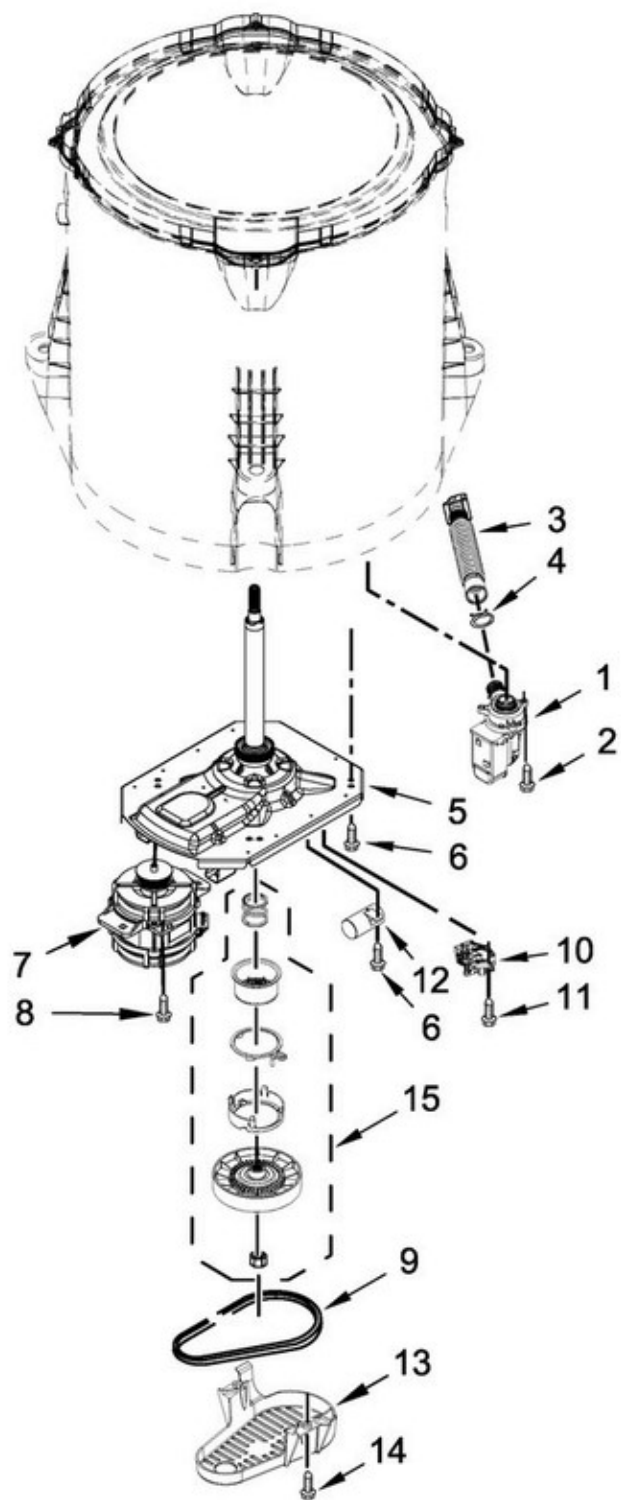

GEARCASE, MOTOR AND PUMP PARTS