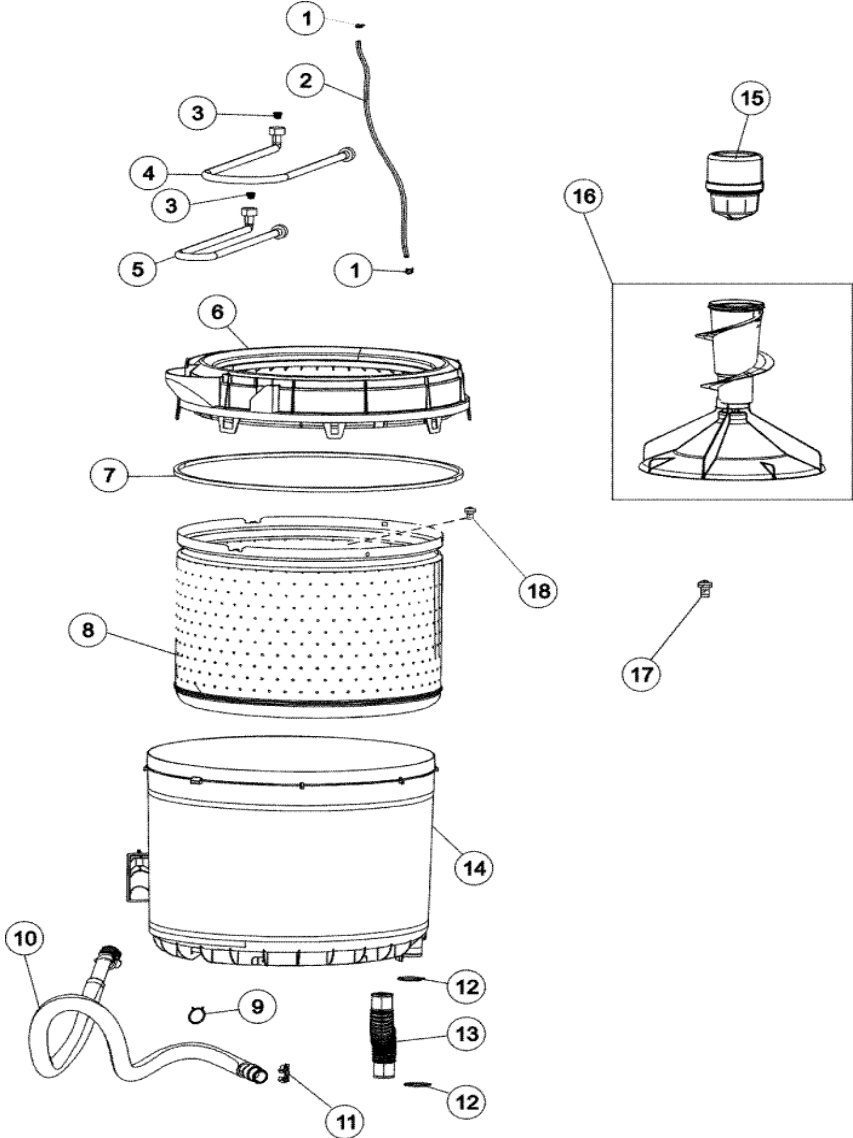

Distribuidor Autorizado

SurteRápido.com

Venta de Refacciones
Electrodomesticas

MAV2755AWW TABLERO

MAV2755AWW TABLERO

1	21002224	SCREW (S/P)
2	25-7893	SCREW (S/P)
3	21001960	SWITCH, SPEED (4 POS)
4	21001139	SWITCH, WATER TEMP. 3 POSITION (S/P)
5	Y2201474	SWITCH, PRESSURE (S/P)
6	21001527	SHIELD, REAR (BACK PANEL) (S/P)
7	21001959	TIMER
8	25-3092	SCREW (S/P)
9	21001523	ENDCAP (WHT-RT)
10	31001721	SCREW, ABNo.8-18X3/8 HXWS (S/P)
11	25-3092	SCREW (S/P)
12	21002067	SHIELD, CONTROL (3 HOLE) (S/P)
13	35-2044	HINGE, LID
14	21001932	VALVE, WATER (60/40) INLET
15	21002080	SWITCH, ROCKER
16	21001984	SKIRT, TIMER KNOB (S/P)
17	21001985	KNOB, TIMER (GRAY)
18	21002070	KNOB, SELECTOR (S/P)
19	21001519	ENDCAP (WHT-LT) (S/P)
20	21001965	FRAME, CONTROL PANEL, SUPPORT (S/P)
21	21002124	FACIA (S/P)
22	35-2846	HINGE, CABINET TOP
23	25-7732	SCREW (S/P)
24	35-4128	PAD, HINGE
25	21001760	FLUME ASSEMBLY /WATER DIVERTER (S/P)
26	25-7893	SCREW (S/P)
27	21001602	TOP, CABINET (WHT) (S/P)
28	21001134	LEVER, LID SWITCH
29	25-3092	SCREW (S/P)
30	31001560	WASHER, ROLLER (S/P)
31	21001857	CLIP, PLASTIC SNAP-IN (S/P)
32	31001721	SCREW, ABNo.8-18X3/8 HXWS (S/P)
33	21001597	DISPENSER, BLEACH (S/P)

MAV2755AWW TINA

MAV2755AWW TINA

1	25-7796	CLAMP, PRESSURE SWITCH HOSE (S/P)
2	21001748	HOSE, PRESSURE SWITCH (S/P)
3	22002960	STRAINER, WASHER INLET (S/P)
4	21001466	HOSE, INLET (S/P)
5	89503	HOSE, 4' INLET
6	21001531	TOP, TUB (PLASTIC)
7	35-2328	SEAL, TUB TOP (S/P)
8	21001529	BASKET ASSEMBLY (PLASTIC) (S/P)
9	21001875	CLAMP, HOSE (S/P)
10	21001872	HOSE, DRAIN (W/BEND&STAY)
11	22002765	CLIP, HOSE (S/P)
12	21002254	CLAMP, HOSE (S/P)
13	21001915	HOSE, TUB TO PUMP
14	22002933	SCREW (S/P)
14	35-3700	TUB ASSEMBLY (PLASTIC) (S/P)
15	21002006	FABRIC DISP ASSEMBLY (WHT) (S/P)
16	27001230	AUGER ASSEMBLY AS PACK (S/P)
17	25-7948	SCREW, AGITATOR RETENTION (S/P)
18	25-7967	SCREW, SHOULDER (S/P)