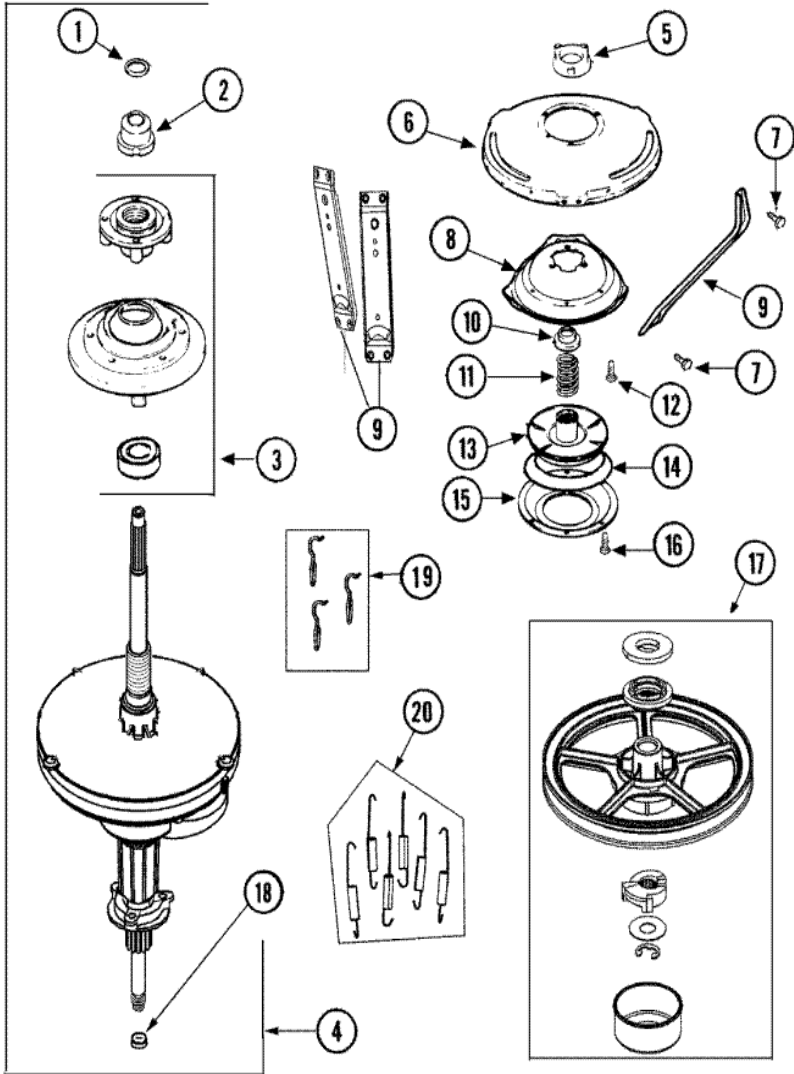

34	25-7438	SCREW (S/P)
35	31001721	SCREW, ABNo.8-18X3/8 HXWS (S/P)
36	21001135	HOUSING, LID SWITCH (S/P)
37	21001136	SCREW, SWITCH/HOUSING (S/P)
38	43-0057	ACTUATOR, DOOR SWITCH
39	25-7430	DESCONTINUADO
40	35-2045	PIN, HINGE
41	12002749	HOSE, FLUME KIT (S/P)
42	35-0581	BUMPER, DOOR (LID) (S/P)
43	35-2026	LID (WHT) (DOOR) (S/P)
44	31001721	SCREW, ABNo.8-18X3/8 HXWS (S/P)
45	12001187	SWITCH, LID/DOOR SAFETY SPIN

MAV2755AWW TINA

MAV2755AWW TINA

1	25-7796	CLAMP, PRESSURE SWITCH HOSE (S/P)
2	21001748	HOSE, PRESSURE SWITCH (S/P)
3	22002960	STRAINER, WASHER INLET (S/P)
4	21001466	HOSE, INLET (S/P)
5	89503	HOSE, 4' INLET
6	21001531	TOP, TUB (PLASTIC)
7	35-2328	SEAL, TUB TOP (S/P)
8	21001529	BASKET ASSEMBLY (PLASTIC) (S/P)
9	21001875	CLAMP, HOSE (S/P)
10	21001872	HOSE, DRAIN (W/BEND&STAY)
11	22002765	CLIP, HOSE (S/P)
12	21002254	CLAMP, HOSE (S/P)
13	21001915	HOSE, TUB TO PUMP
14	22002933	SCREW (S/P)
14	35-3700	TUB ASSEMBLY (PLASTIC) (S/P)
15	21002006	FABRIC DISP ASSEMBLY (WHT) (S/P)
16	27001230	AUGER ASSEMBLY AS PACK (S/P)
17	25-7948	SCREW, AGITATOR RETENTION (S/P)
18	25-7967	SCREW, SHOULDER (S/P)

Distribuidor Autorizado

SurteRápido.com

Venta de Refacciones
Electrodomesticas

MAV2755AWW TRANSMISION

MAV2755AWW TRANSMISION

1	25-7941	``O`` RING
2	21001533	SEAL NUT ASSEMBLY
3	21002237	SEAL HUB ASSEMBLY (HT TRAN)
4	21001867	HT TRANS/SEAL HUB ASSEMBLY
5	12001562	HOUSING/LWR.BEARING ASSY.
6	21001518	SUPPORT, TUB (S/P)
7	21001858	SCREW 5/16-18X1/2 (S/P)
8	21001163	HOUSING, SUSPENSION (S/P)
9	21001532	BRACE, TUB (S/P)
10	35-2017	RETAINER, BRAKE SPRING
11	21001910	SPRING, BRAKE
12	21001509	SCREW, HIGH PERFORMANCE PLASTIC (S/P)
13	35-2948	BRAKE ROTOR & LINING ASM
14	21002026	SNUBBER
15	35-6918	STATOR, BRAKE
16	21001065	SCREW, No.10-24X.50 HXNIBHD (S/P)
17	12002213	THRUST BEARING KIT
18	207843	SEAL, TRANSMISSION HOUSING(LIP)
19	21001166	HOOK, SUSPENSION SPRING
20	21002065	DESCONTINUADO