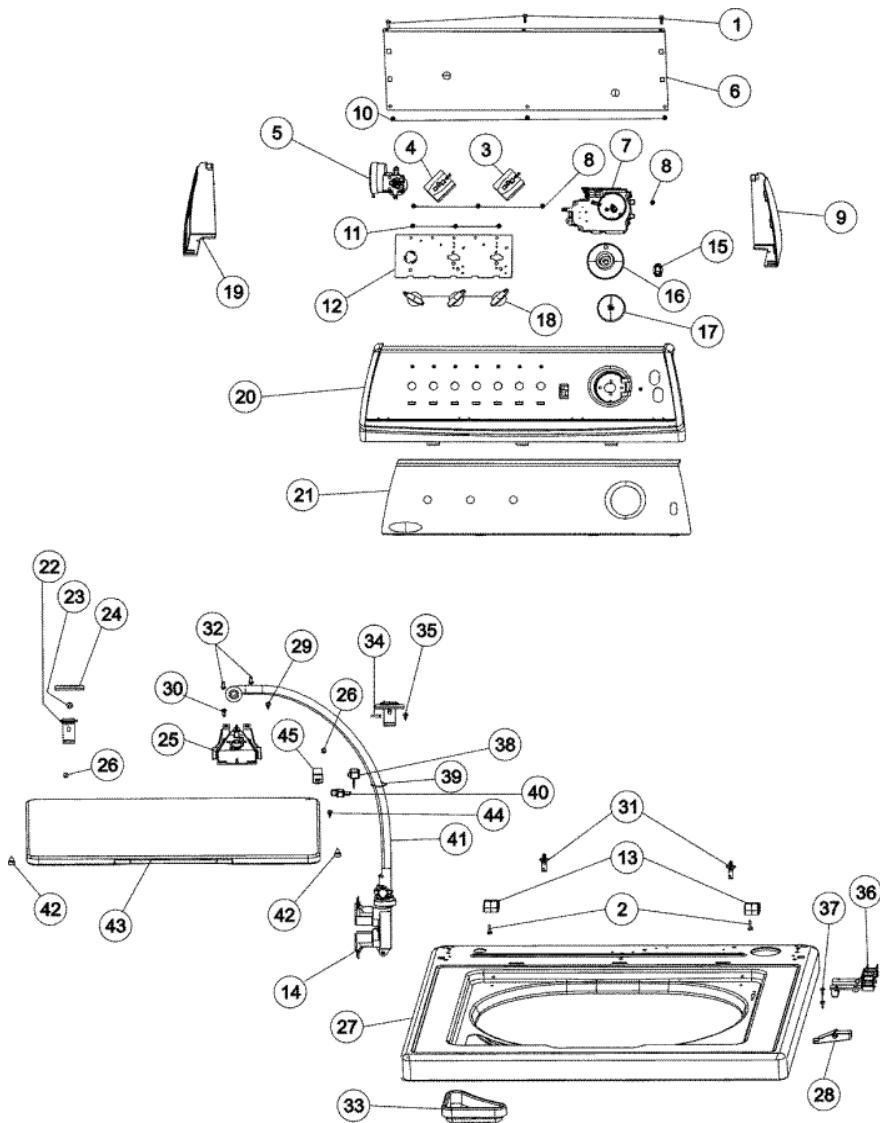

Distribuidor Autorizado

SurteRápido.com

Venta de Refacciones
Electrodomesticas

MAV2755AWW TABLERO

MAV2755AWW TABLERO

1	21002224	SCREW (S/P)
2	25-7893	SCREW (S/P)
3	21001960	SWITCH, SPEED (4 POS)
4	21001139	SWITCH, WATER TEMP. 3 POSITION (S/P)
5	Y2201474	SWITCH, PRESSURE (S/P)
6	21001527	SHIELD, REAR (BACK PANEL) (S/P)
7	21001959	TIMER
8	25-3092	SCREW (S/P)
9	21001523	ENDCAP (WHT-RT)
10	31001721	SCREW, ABNo.8-18X3/8 HXWS (S/P)
11	25-3092	SCREW (S/P)
12	21002067	SHIELD, CONTROL (3 HOLE) (S/P)
13	35-2044	HINGE, LID
14	21001932	VALVE, WATER (60/40) INLET
15	21002080	SWITCH, ROCKER
16	21001984	SKIRT, TIMER KNOB (S/P)
17	21001985	KNOB, TIMER (GRAY)
18	21002070	KNOB, SELECTOR (S/P)
19	21001519	ENDCAP (WHT-LT) (S/P)
20	21001965	FRAME, CONTROL PANEL, SUPPORT (S/P)
21	21002124	FACIA (S/P)
22	35-2846	HINGE, CABINET TOP
23	25-7732	SCREW (S/P)
24	35-4128	PAD, HINGE
25	21001760	FLUME ASSEMBLY /WATER DIVERTER (S/P)
26	25-7893	SCREW (S/P)
27	21001602	TOP, CABINET (WHT) (S/P)
28	21001134	LEVER, LID SWITCH
29	25-3092	SCREW (S/P)
30	31001560	WASHER, ROLLER (S/P)
31	21001857	CLIP, PLASTIC SNAP-IN (S/P)
32	31001721	SCREW, ABNo.8-18X3/8 HXWS (S/P)
33	21001597	DISPENSER, BLEACH (S/P)

MAV2755AWW TINA

MAV2755AWW TINA

1	25-7796	CLAMP, PRESSURE SWITCH HOSE (S/P)
2	21001748	HOSE, PRESSURE SWITCH (S/P)
3	22002960	STRAINER, WASHER INLET (S/P)
4	21001466	HOSE, INLET (S/P)
5	89503	HOSE, 4' INLET
6	21001531	TOP, TUB (PLASTIC)
7	35-2328	SEAL, TUB TOP (S/P)
8	21001529	BASKET ASSEMBLY (PLASTIC) (S/P)
9	21001875	CLAMP, HOSE (S/P)
10	21001872	HOSE, DRAIN (W/BEND&STAY)
11	22002765	CLIP, HOSE (S/P)
12	21002254	CLAMP, HOSE (S/P)
13	21001915	HOSE, TUB TO PUMP
14	22002933	SCREW (S/P)
14	35-3700	TUB ASSEMBLY (PLASTIC) (S/P)
15	21002006	FABRIC DISP ASSEMBLY (WHT) (S/P)
16	27001230	AUGER ASSEMBLY AS PACK (S/P)
17	25-7948	SCREW, AGITATOR RETENTION (S/P)
18	25-7967	SCREW, SHOULDER (S/P)