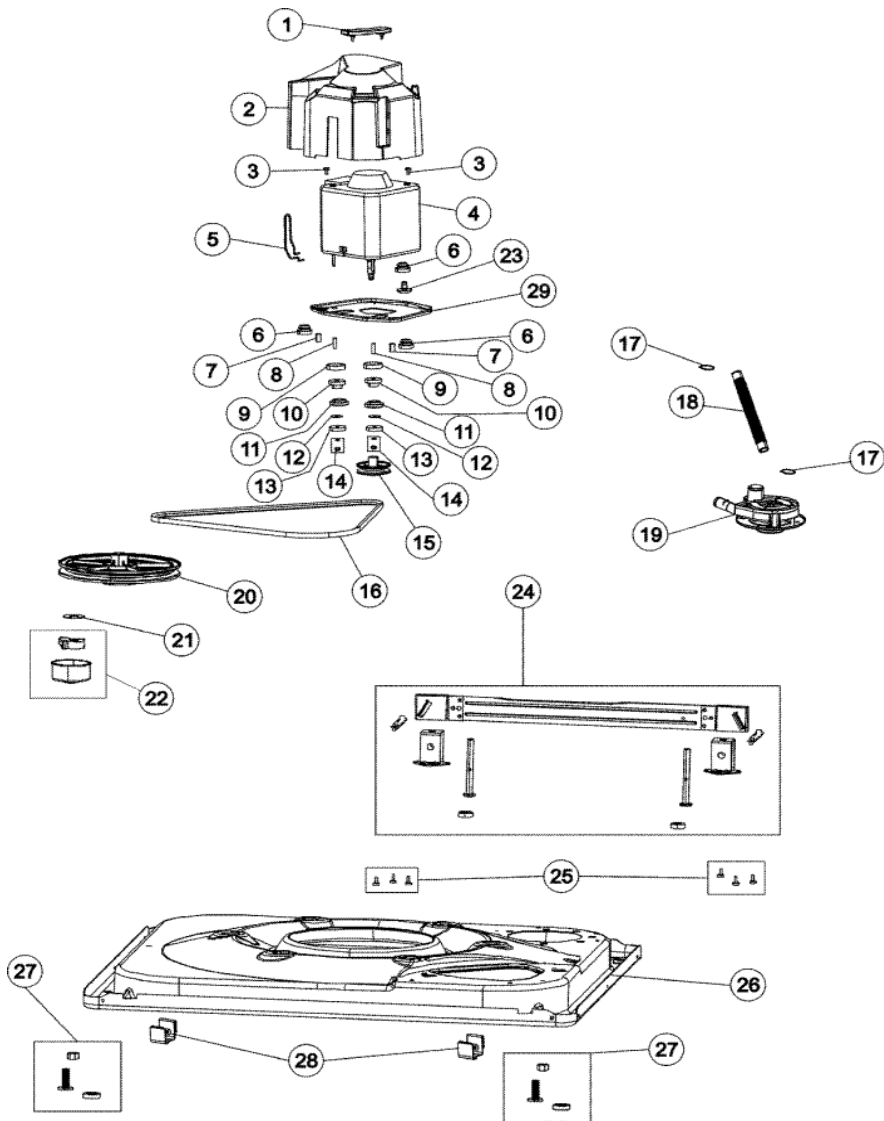

Distribuidor Autorizado

SurteRápido.com

Venta de Refacciones
Electrodomesticas

MAV2755AWW BASE

MAV2755AWW BASE

1	35-2065	PAD, MOTOR PLATE (S/P)
2	22002721	SHIELD, MOTOR (S/P)
3	25-7733	SCREW (S/P)
4	21001950	MOTOR, 2SP 1/2HP 120/60 HI-TOR
5	22004376	SPRING, MOTOR PIVOT
6	35-3646	ISOLATOR, MOTOR PLATE (S/P)
7	25-7831	SPACER (S/P)
8	25-7830	SPACER
9	35-3570	WASHER, MOTOR PIVOT (S/P)
10	33-9946	ISOLATOR, MOTOR
11	35-3571	SLIDE, MOTOR PIVOT (S/P)
12	25-7047	WASHER, FLAT (S/P)
13	33-9967	WASHER, MOTOR ISOLATOR (S/P)
14	21002009	NUT, NYLON INSERT LOCK (S/P)
15	3988894	PULLEY
16	21352320	BELT, DRIVE
17	21002254	CLAMP, SINGLE WIRE (S/P)
18	21001915	HOSE, TUB TO PUMP
19	21002240	PUMP
20	12002213	PULLEY, DRIVE
21	35-2132	WASHER, 1.25ODX.530IDX.032
22	12002213	THRUST BEARING KIT
23	21001486	SLIDE, FOOT (S/P)
24	21002221	STABILIZER BAR KIT (S/P)
25	25-7828	SCREW, No.10 TORQ LIMITING (S/P)
26	21001893	BASE, WASHER
27	25001119	FOOT & PAD ASSEMBLY (S/P)
28	53-0120	CLIP, FRONT PANEL
29	21001783	PLATE, MOTOR

MAV2755AWW TINA

MAV2755AWW TINA

1	25-7796	CLAMP, PRESSURE SWITCH HOSE (S/P)
2	21001748	HOSE, PRESSURE SWITCH (S/P)
3	22002960	STRAINER, WASHER INLET (S/P)
4	21001466	HOSE, INLET (S/P)
5	89503	HOSE, 4' INLET
6	21001531	TOP, TUB (PLASTIC)
7	35-2328	SEAL, TUB TOP (S/P)
8	21001529	BASKET ASSEMBLY (PLASTIC) (S/P)
9	21001875	CLAMP, HOSE (S/P)
10	21001872	HOSE, DRAIN (W/BEND&STAY)
11	22002765	CLIP, HOSE (S/P)
12	21002254	CLAMP, HOSE (S/P)
13	21001915	HOSE, TUB TO PUMP
14	22002933	SCREW (S/P)
14	35-3700	TUB ASSEMBLY (PLASTIC) (S/P)
15	21002006	FABRIC DISP ASSEMBLY (WHT) (S/P)
16	27001230	AUGER ASSEMBLY AS PACK (S/P)
17	25-7948	SCREW, AGITATOR RETENTION (S/P)
18	25-7967	SCREW, SHOULDER (S/P)