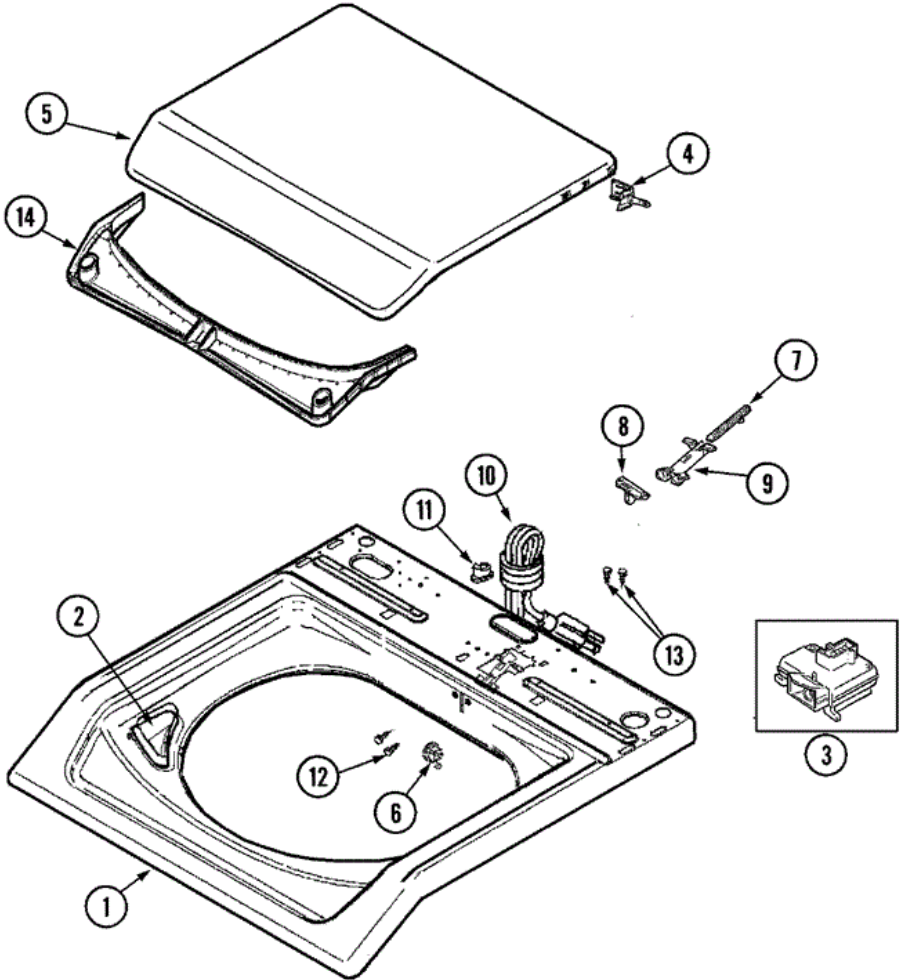

30	22002229	10	STRAINER
30	22002702	10	TIE, BEADED
30	33001245	10	SCREW----NA
30	33002388	10	WASHER (HDWR PKG)
30	35-2890	10	CABLE TIE
30	Y013783	10	GASKET, INLET HOSE

MAV6000AWQ TABLERO

MAV6000AWQ TABLERO

1	33002347	10	TIMER KNOB INSERT/CAP
2	211605	10	RETAINER, TIMER KNOB
3	22001659	10	TIMER KNOB - GREY
4	211065	10	SPRING, TIMER KNOB
5	22002598	10	BEZEL, TIMER DIAL (BSQ)
6	22002728	10	WIRE HARNESS
7	22002800	10	PANEL, CONTROL (BSQ)
8	33002327	10	CONSOLE (BSQ)
9	22002804	10	SWITCH, PRESSURE (BSQ)
9	22003461	10	PAD, PRESSURE SWITCH
10	22002697	10	BUTTON, SWITCH (BSQ-END)
10	22002698	10	BUTTON, SWITCH (BSQ-MDL)
10	22002937	10	SWITCH, TEMPERATURE (4POS.BSQ)
11	22002743	10	TUBE, WATER LEVEL SWITCH
11	22003237	12	AIR DOME HOSE
11	22003422	14	HOSE, AIR DOME
12	22002697	10	BUTTON, SWITCH (BSQ-END)
12	22002698	10	BUTTON, SWITCH (BSQ-MDL)
12	22002805	10	SWITCH, OPTION (BSQ)
13	22001661	10	SCREW, TIMER
13	22002716	10	TIMER
14	22002529	10	CONSOLE BACK PANEL
15	22002857	10	BOARD, CONTROL
16	22002856	10	BRACKET, MTG. (CTL. BOARD)
17	22001948	10	LENS, INDICATOR LIGHT
17	903115	10	LOCK LIGHT

MAV6000AWQ TAPA

MAV6000AWQ TAPA

1	22002740	10	COVER, TOP (BSQ)
2	22002802	10	CUP, BLEACH (BSQ)
3	22001967	10	SWITCH, LID
4	22002752	10	HINGE PIN (BSQ)
5	22002871	10	LID, WASHER (BSQ)
6	22002753	10	BUSHING, HINGE
7	22002754	10	PLUNGER
8	22002756	10	CAM, LID (BSQ)
9	22002757	10	GUIDE TUBE
10	22002837	10	CORD, POWER
11	33002053	10	GROMMET, CORD
12	2016090	10	SCREW, LID SWITCH TO BRACKET
13	Y705026	10	SCREW
14	22002766	10	CONDENSATE SEAL (BSQ)