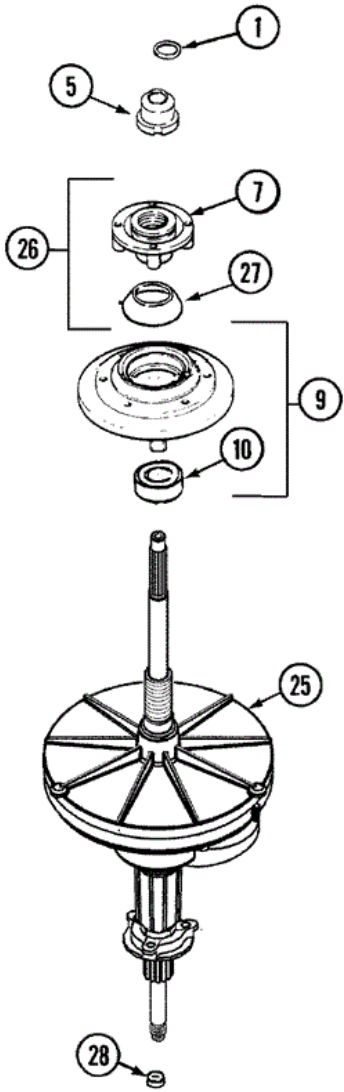

MAV6000AWQ TRANSMISION