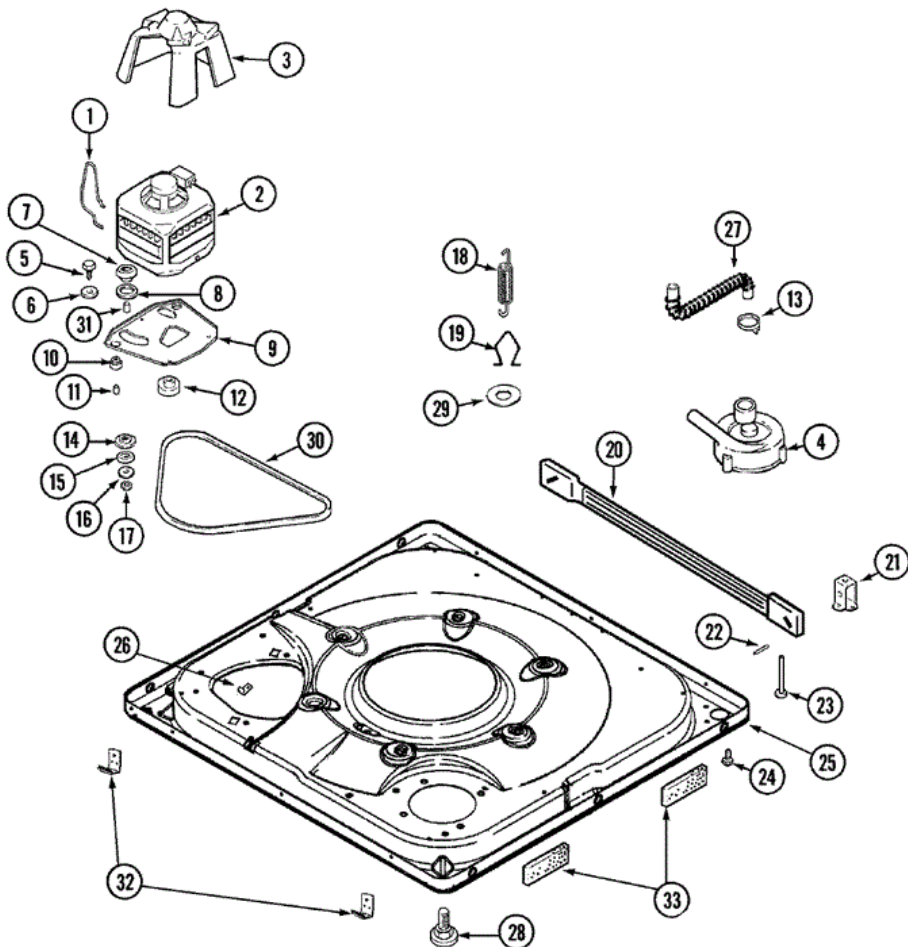

Distribuidor Autorizado

SurteRápido.com

Venta de Refacciones
Electrodomesticas

MAV600AWQ BASE

MAV6000AWQ BASE

1	22004376	10	SPRING, MOTOR PIVOT
2	21001516	10	MOTOR & PULLEY ASSY.
3	22002721	10	SHIELD, MOTOR
4	21001732	10	PUMP
4	22003438	16	SLEEVE, PUMP (ATL)
5	25-7833	10	SCREW
6	25-7834	10	WASHER
7	33-9946	10	ISOLATOR, MOTOR
8	35-3570	10	WASHER, MOTOR PIVOT
9	21001366	10	PLATE, MOTOR
9	35-2065	10	PAD, MOTOR PLATE
10	22004348	10	SLIDE, MOTOR PIVOT
10	35-3646	10	ISOLATOR, MOTOR PLATE
11	25-7831	10	SPACER
12	21001506	10	PULLEY, MOTOR-60 HZ
12	22004297	21	PULLEY
13	22002853	10	CLAMP, HOSE
14	35-3571	10	SLIDE, MOTOR PIVOT
15	33-9967	10	WASHER, MOTOR ISOLATOR
16	25-7047	10	WASHER, FLAT
17	25-7325	10	NUT, MOTOR PLATE ASY TO MOTOR
18	21001598	10	SPRING, SUSPENSION
19	21001166	10	HOOK, SUSPENSION SPRING
20	35-2049	10	BAR, STABILIZER (WITH GUIDE)
21	35-2046	10	BRACKET, STABILIZER
22	35-2052	10	PIN, STABILIZER
23	35-3020	10	FOOT PAD ASSY. (REAR)
24	31001041	10	SCREW
25	22002841	10	BASE
26	25-7845	10	SPEEDNUT
27	35-3584	10	HOSE, TUB TO PUMP
27	22003285	15	HOSE, TUB TO PUMP
28	35-3507	10	FOOT & PAD ASSY

1	33002347	10	TIMER KNOB INSERT/CAP
2	211605	10	RETAINER, TIMER KNOB
3	22001659	10	TIMER KNOB - GREY
4	211065	10	SPRING, TIMER KNOB
5	22002598	10	BEZEL, TIMER DIAL (BSQ)
6	22002728	10	WIRE HARNESS
7	22002800	10	PANEL, CONTROL (BSQ)
8	33002327	10	CONSOLE (BSQ)
9	22002804	10	SWITCH, PRESSURE (BSQ)
9	22003461	10	PAD, PRESSURE SWITCH
10	22002697	10	BUTTON, SWITCH (BSQ-END)
10	22002698	10	BUTTON, SWITCH (BSQ-MDL)
10	22002937	10	SWITCH, TEMPERATURE (4POS.BSQ)
11	22002743	10	TUBE, WATER LEVEL SWITCH
11	22003237	12	AIR DOME HOSE
11	22003422	14	HOSE, AIR DOME
12	22002697	10	BUTTON, SWITCH (BSQ-END)
12	22002698	10	BUTTON, SWITCH (BSQ-MDL)
12	22002805	10	SWITCH, OPTION (BSQ)
13	22001661	10	SCREW, TIMER
13	22002716	10	TIMER
14	22002529	10	CONSOLE BACK PANEL
15	22002857	10	BOARD, CONTROL
16	22002856	10	BRACKET, MTG. (CTL. BOARD)
17	22001948	10	LENS, INDICATOR LIGHT
17	903115	10	LOCK LIGHT