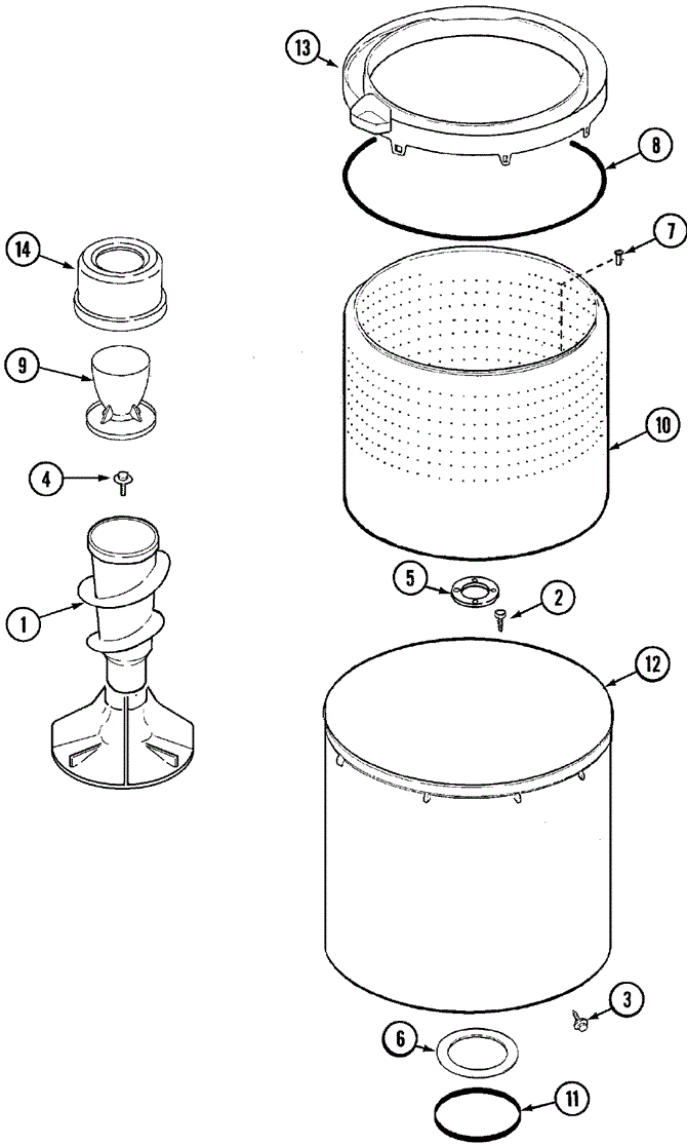

MAV6000AWQ TAPA

MAV6000AWQ TAPA

1	22002740	10	COVER, TOP (BSQ)
2	22002802	10	CUP, BLEACH (BSQ)
3	22001967	10	SWITCH, LID
4	22002752	10	HINGE PIN (BSQ)
5	22002871	10	LID, WASHER (BSQ)
6	22002753	10	BUSHING, HINGE
7	22002754	10	PLUNGER
8	22002756	10	CAM, LID (BSQ)
9	22002757	10	GUIDE TUBE
10	22002837	10	CORD, POWER
11	33002053	10	GROMMET, CORD
12	2016090	10	SCREW, LID SWITCH TO BRACKET
13	Y705026	10	SCREW
14	22002766	10	CONDENSATE SEAL (BSQ)

MAV6000AWQ TINAS

MAV6000AWQ TINAS

1	22002735	10	AGITATOR/AUGER ASSY.
2	21001510	10	SCREW
3	22002933	10	SCREW
4	25-7948	10	SCREW, AGITATOR RETENTION
5	35-3685	10	GASKET, BASKET TO CENTERPOST
6	35-3686	10	GASKET, TUB TO HOUSING
7	25-7967	10	SCREW, SHOULDER
8	35-2328	10	SEAL, TUB TOP
9	22002769	10	DISPENSER FABRIC SOFT.---SUB
10	22002741	10	SPINNER ASSEMBLY, PLASTIC
11	35-2978	10	SEAL, TUB/HOUSING
12	22002742	10	TUB, OUTER
13	22002736	10	TUB COVER ASSY. (TUB TOP)
14	22002758	10	DISPENSER ASSY, FAB. SOFT SUB
15	22003458	10	BLOCK, TUB (ATL)