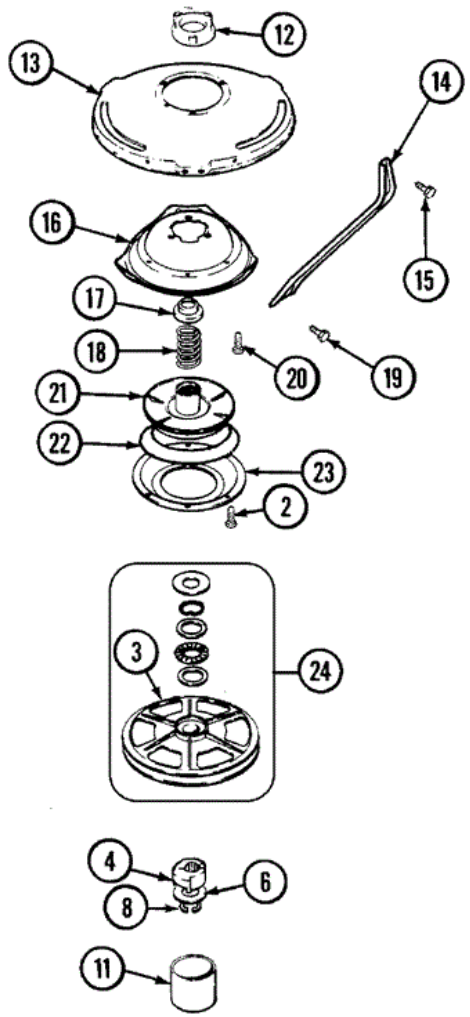

MAV6000AWQ TRANSMISION