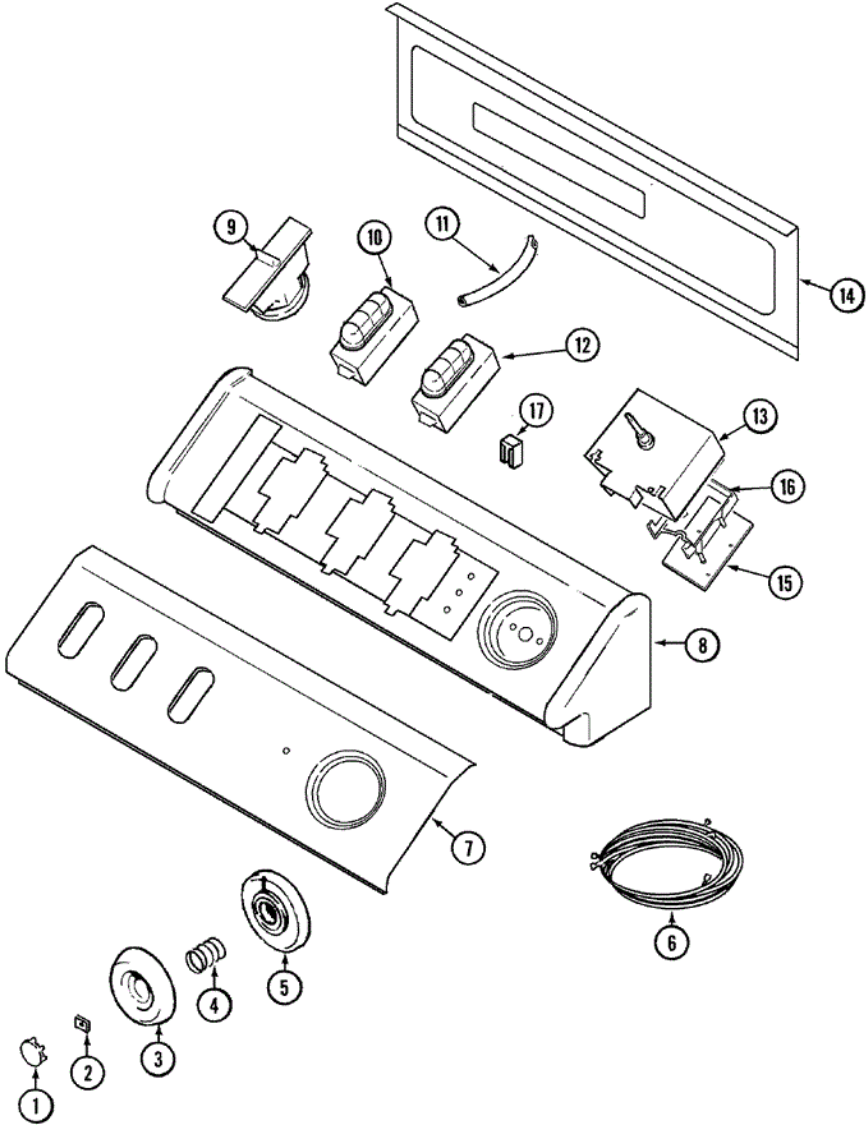

30	22002229	10	STRAINER
30	22002702	10	TIE, BEADED
30	33001245	10	SCREW----NA
30	33002388	10	WASHER (HDWR PKG)
30	35-2890	10	CABLE TIE
30	Y013783	10	GASKET, INLET HOSE

MAV6000AWQ TABLERO