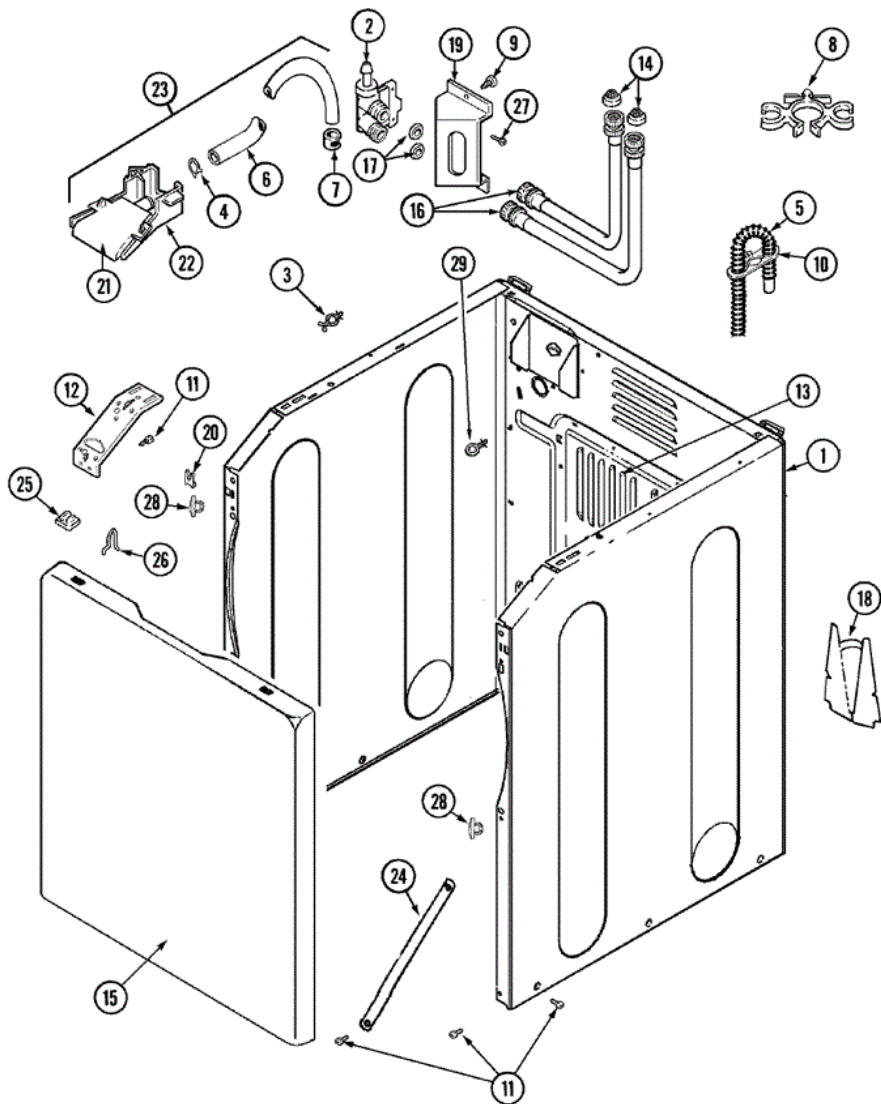

29	Y25-7951	10	WASHER, SUSPENSION HOOK
30	22002709	10	BELT, DRIVE
31	25-7830	10	SPACER
32	22002239	10	CLIP, LOWER FRONT PANEL
32	22002966	10	U-NUTS, TINNERMAN (FRT PNL)
33	22002782	10	PAD, FOAM (SOUND DAMPENER)

Distribuidor Autorizado

SurteRápido.com

Venta de Refacciones
Electrodomesticas

MAV6000AWQ GABINETE