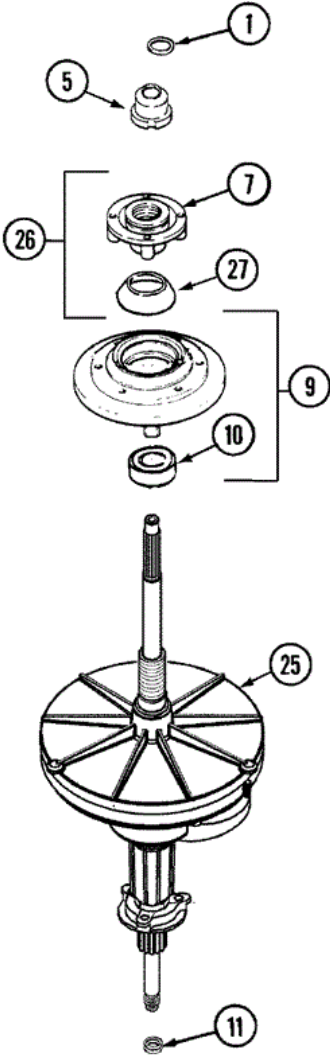

MAV6260AWW TRANSMISION