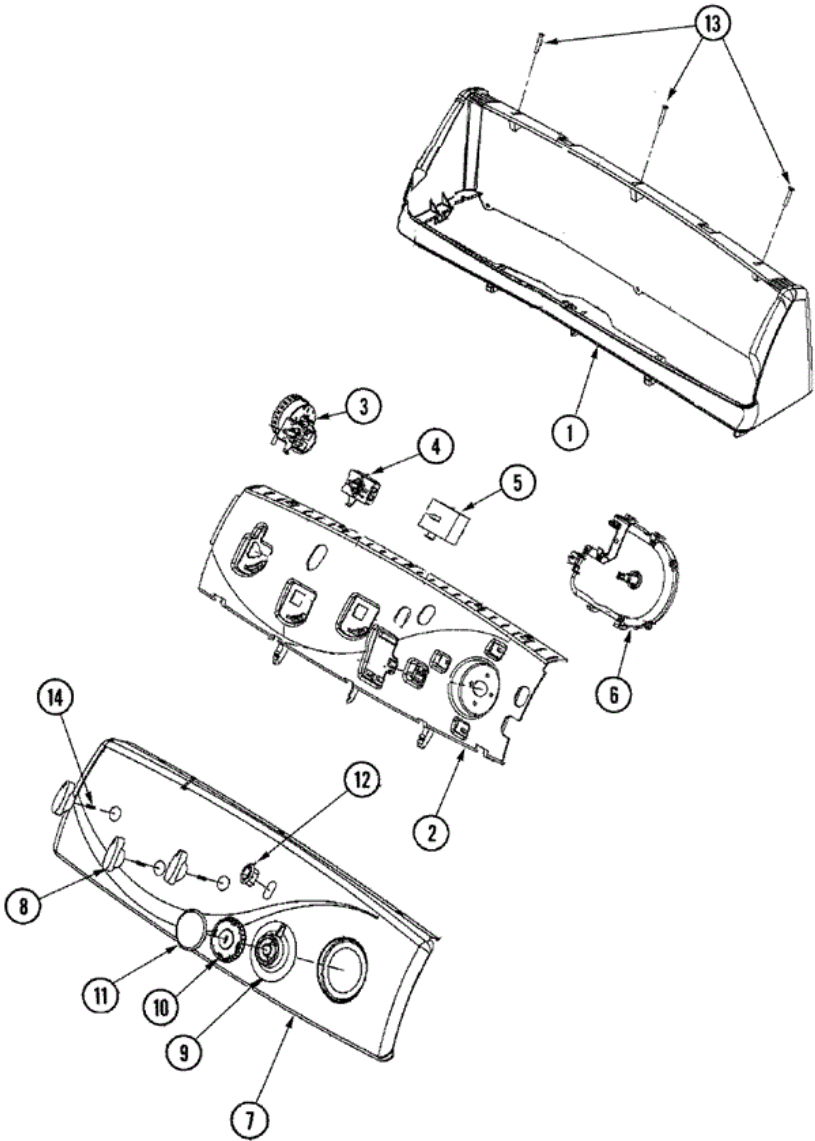

26	Y013783	12	GASKET, INLET HOSE
27	22002960	12	STRAINER, WASHER INLET
28	33001245	12	SCREW----NA
28	33002388	12	WASHER (HDWR PKG)
30	35-2890	12	CABLE TIE

**MAV6260AWW TABLERO**

**MAV6260AWW TABLERO**

1	22003960	12	CONSOLE HOUSING (WHT)
2	22003955	12	SWITCH SUPPORT
3	22003962	12	4 POSITION PRESSURE SWITCH
3	22004188	21	SWITCH, 4 POSITION PRESSURE
4	22003961	12	4 POSITION ROTARY TEMP SWITCH5
5	22004006	12	3 POSITION ROTARY SPEED SWITCH
6	33002917	10	SCREW, NO.10-16
6	Y22004007	12	TIMER
6	22004189	21	TIMER
7	22004016	12	FACIA, CONTROL PANEL
8	22003987	12	CONTROL KNOB (CHROME) WHT
9	22003953	12	TIMER DIAL SKIRT (WHT)
10	22003993	12	TIMER KNOB (BLUE) (WHT)
11	22003989	12	TIMER CAP (CHROME) WHT
12	22003977	12	SWITCH, ROCKER (WHT)
13	22003938	12	SCREW, OVAL CTSK HD NO.8
14	22004050	12	ENG. TOL. COMPENSATOR (SPACER)