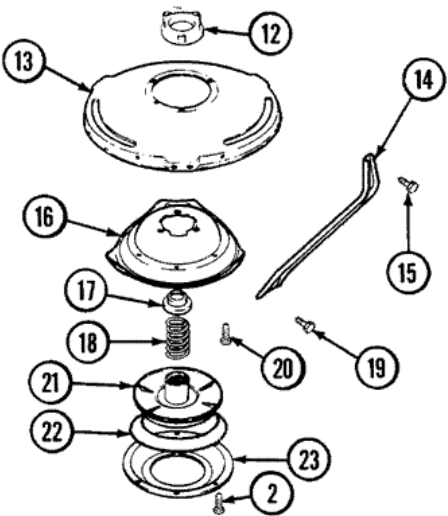

MAV6260AWW TRANSMISION