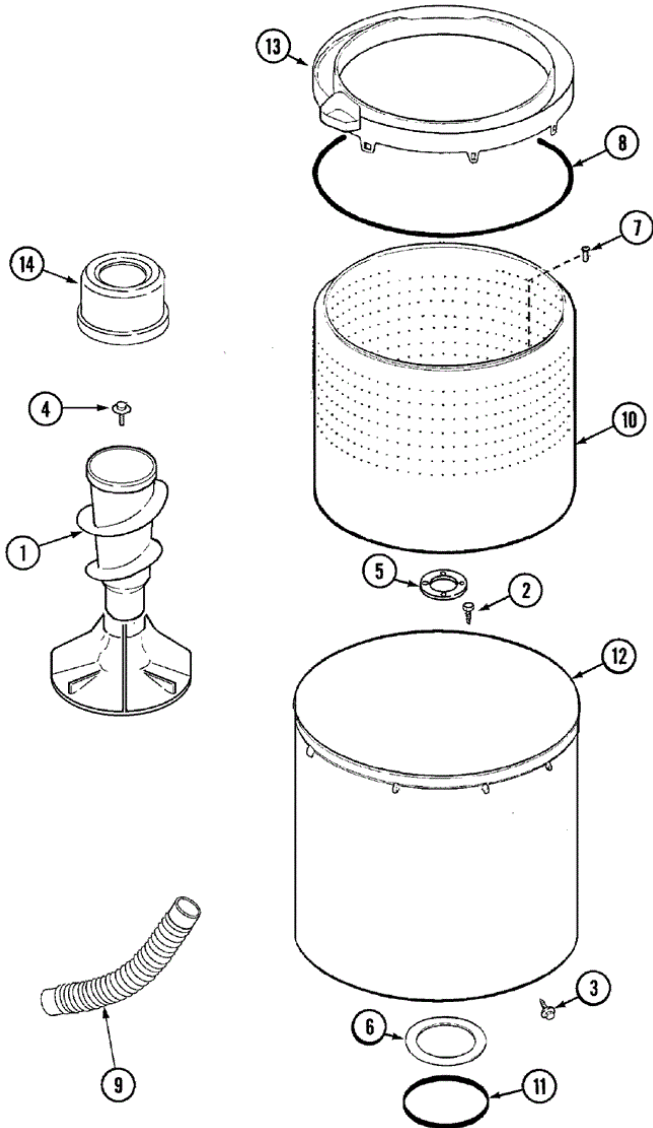

MAV6260AWW TINAS