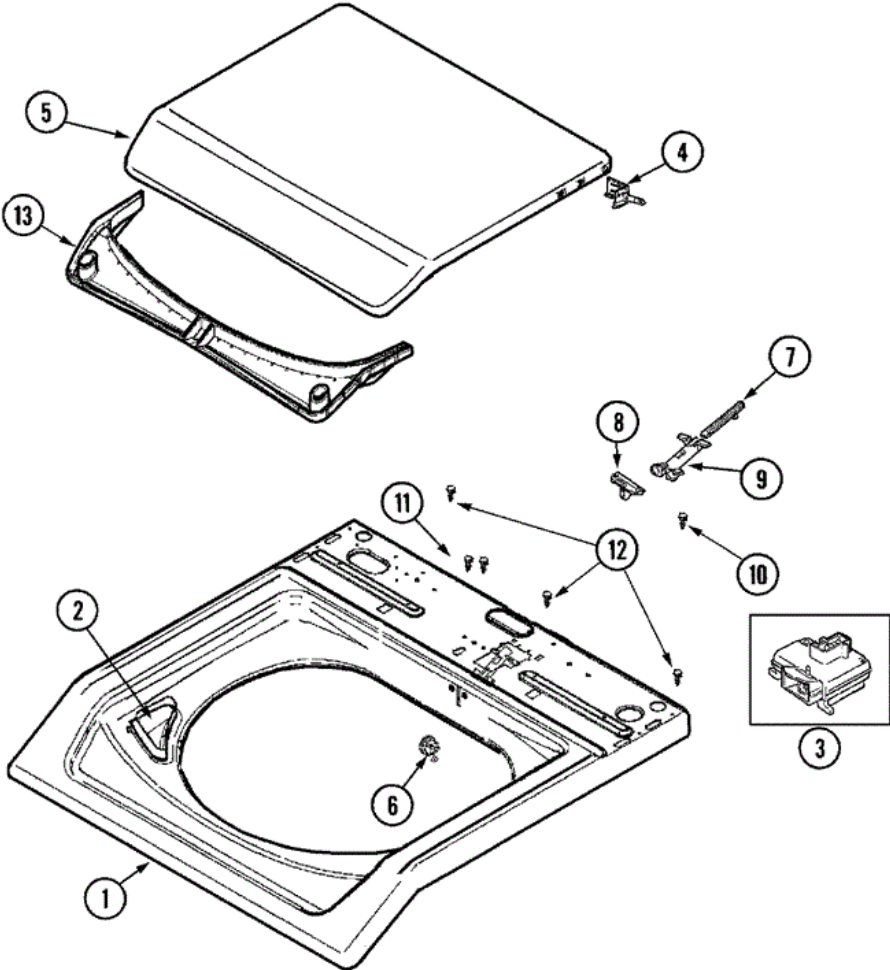

MAV6260AWW TAPA