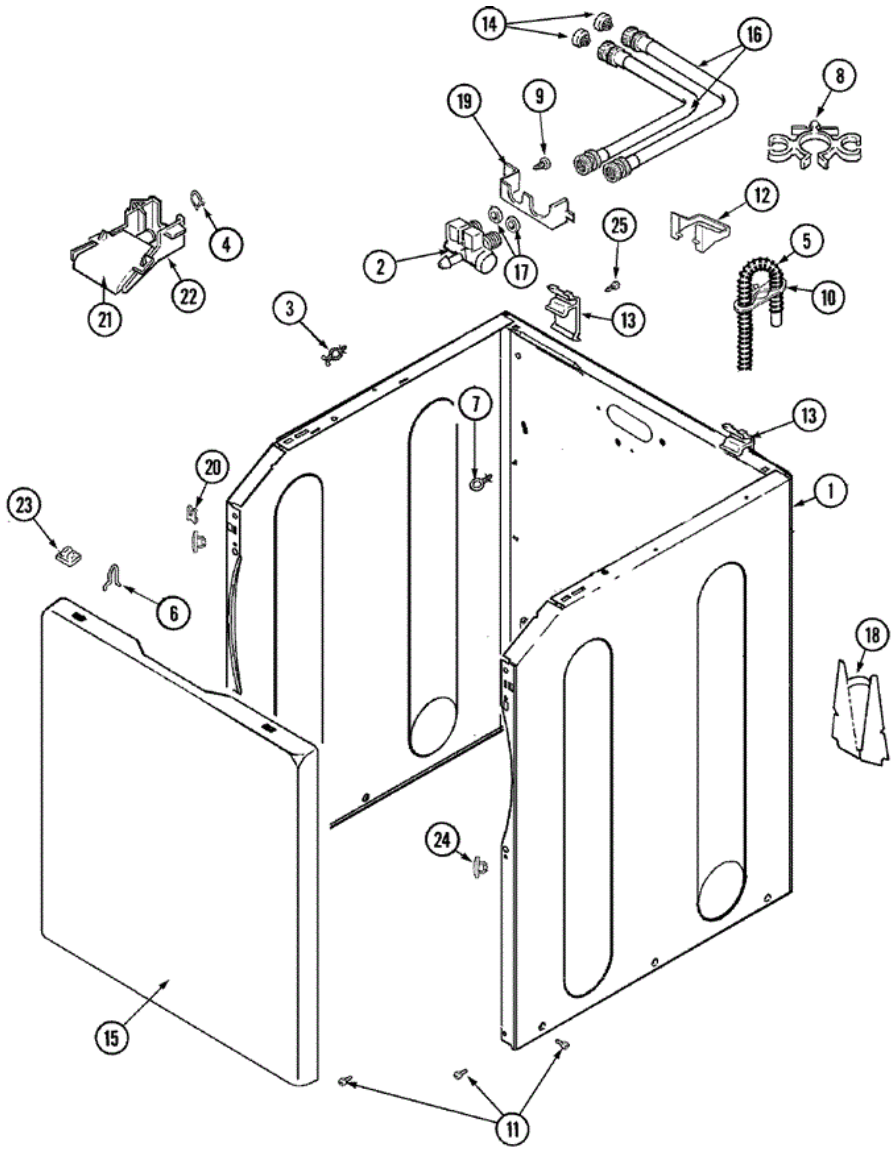

25	22003390	12	BASE (AS PACKED)
25	22003817	12	SCREW, SERRATED WASHER HEAD HX
26	25-7845	12	SPEEDNUT
27	22002239	12	CLIP, LOWER FRONT PANEL
27	22004045	12	CLIP, LOWER FRONT PANEL
27	33002190	12	SCREW (NO.10-3/8")
28	35-3507	12	FOOT & PAD ASSY
29	Y25-7951	12	WASHER, SUSPENSION HOOK
30	22003483	12	BELT, DRIVE
31	25-7830	12	SPACER
32	22002782	12	PAD, FOAM (SOUND DAMPENER)

MAV6260AWW GABINETE