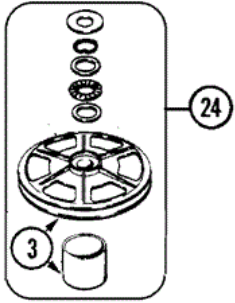

MAV6260AWW TRANSMISION