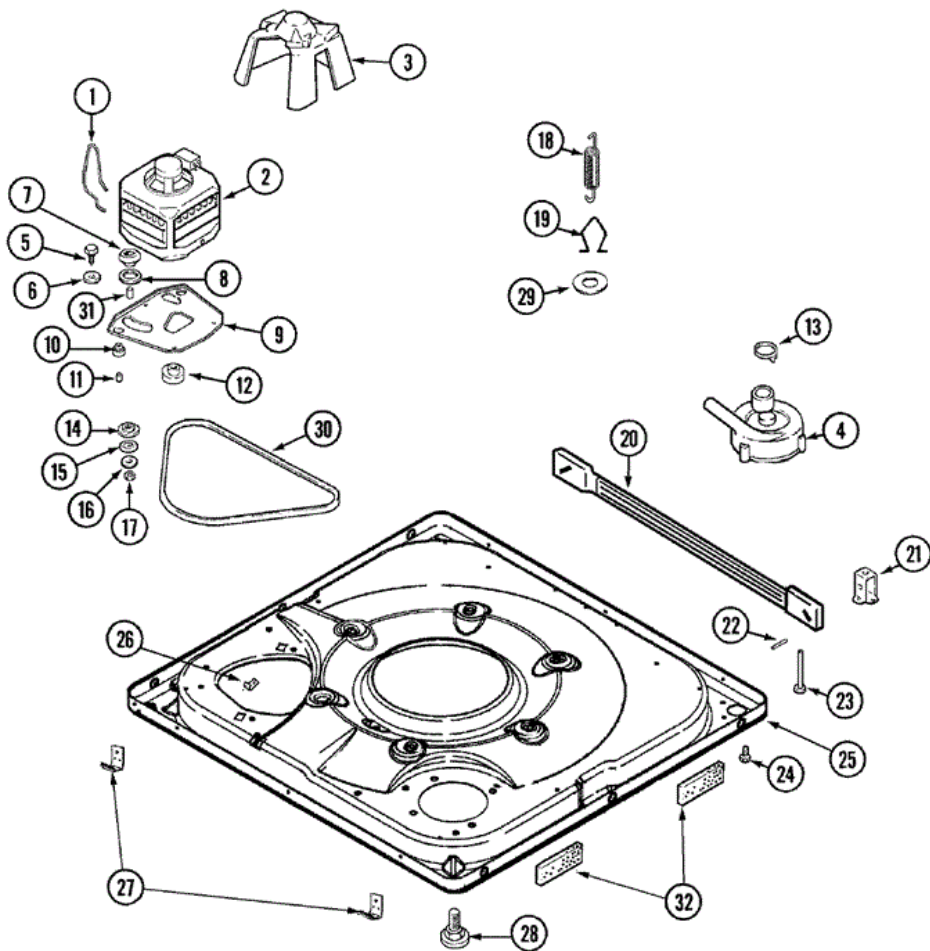

## MAV6260AWW BASE

1	22004376	12	SPRING, MOTOR PIVOT
2	21001506	12	PULLEY, MOTOR-60 HZ
2	21001750	12	MOTOR (120V 60HZ 2SP)
2	22004297	21	PULLEY
3	22002019	12	SCREW
3	22002721	12	SHIELD, MOTOR
4	21001873	12	PUMP
4	22003438	12	SLEEVE, PUMP (ATL)
4	22004055	12	SCREW HEX HD PUMP TO BASE
5	25-7833	12	SCREW
6	25-7834	12	WASHER
7	33-9946	12	ISOLATOR, MOTOR
8	35-3570	12	WASHER, MOTOR PIVOT
9	21001366	12	PLATE, MOTOR
9	22003817	12	SCREW, SERRATED WASHER HEAD HX
9	35-2065	12	PAD, MOTOR PLATE
10	35-3571	12	SLIDE, MOTOR PIVOT
10	35-3646	12	ISOLATOR, MOTOR PLATE
10	22004348	23	SLIDE, MOTOR PIVOT
11	25-7831	12	SPACER
12	33-9946	12	ISOLATOR, MOTOR
13	22003596	12	CLAMP, HOSE
14	35-3571	12	SLIDE, MOTOR PIVOT
15	33-9967	12	WASHER, MOTOR ISOLATOR
16	25-7047	12	WASHER, FLAT
17	25-7325	12	NUT, MOTOR PLATE ASY TO MOTOR
18	21001598	12	SPRING, SUSPENSION
19	21001166	12	HOOK, SUSPENSION SPRING
20	21001754	12	BAR, STABILIZER
21	35-2046	12	BRACKET, STABILIZER
22	35-2052	12	PIN, STABILIZER
23	35-3020	12	FOOT PAD ASSY. (REAR)
24	33002190	12	SCREW (NO.10-3/8")