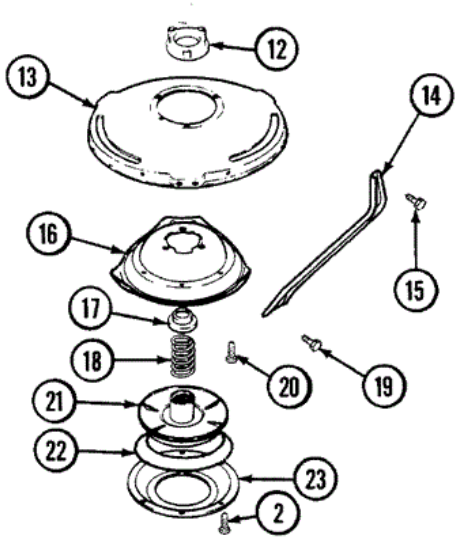

MAV6451AWQ TRANSMISION