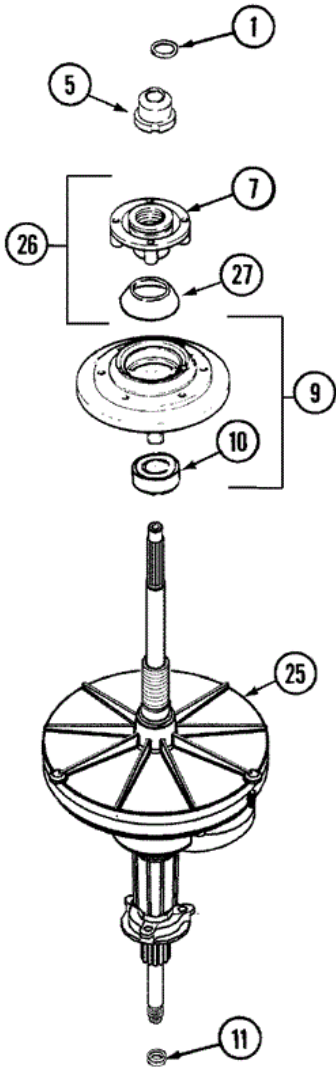

MAV6451AWQ TRANSMISION