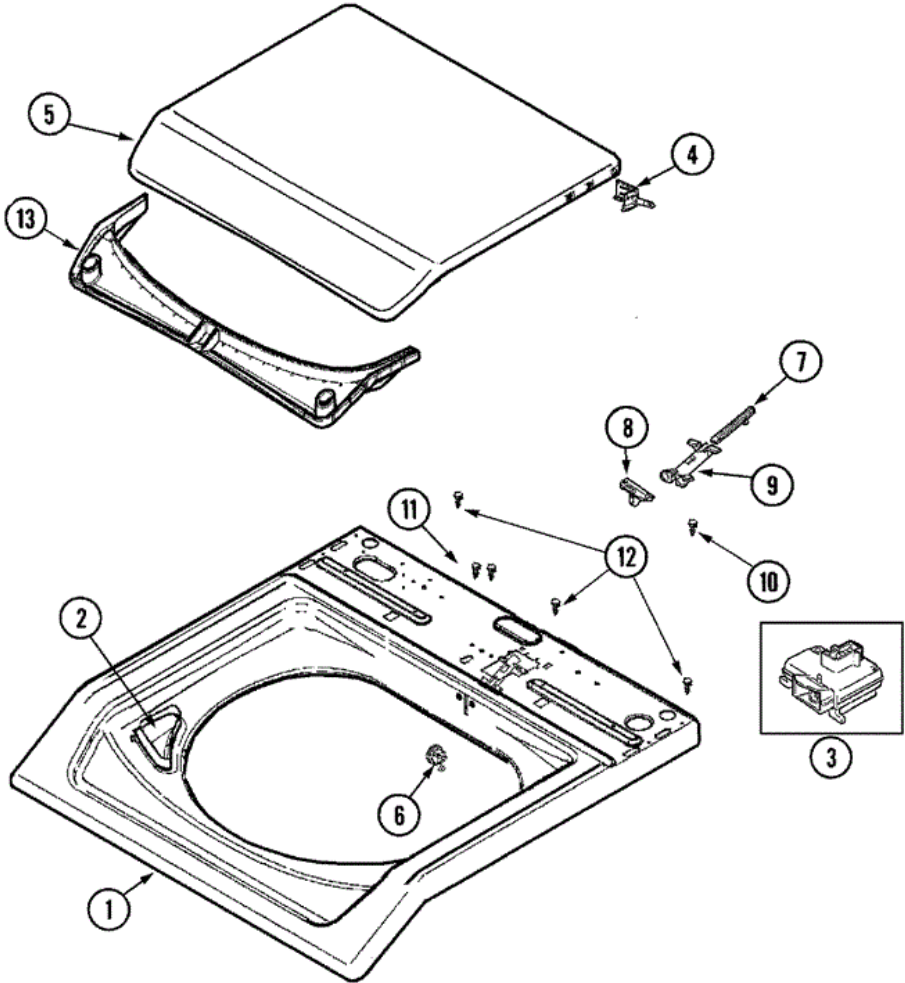

MAV6451AWQ TAPA