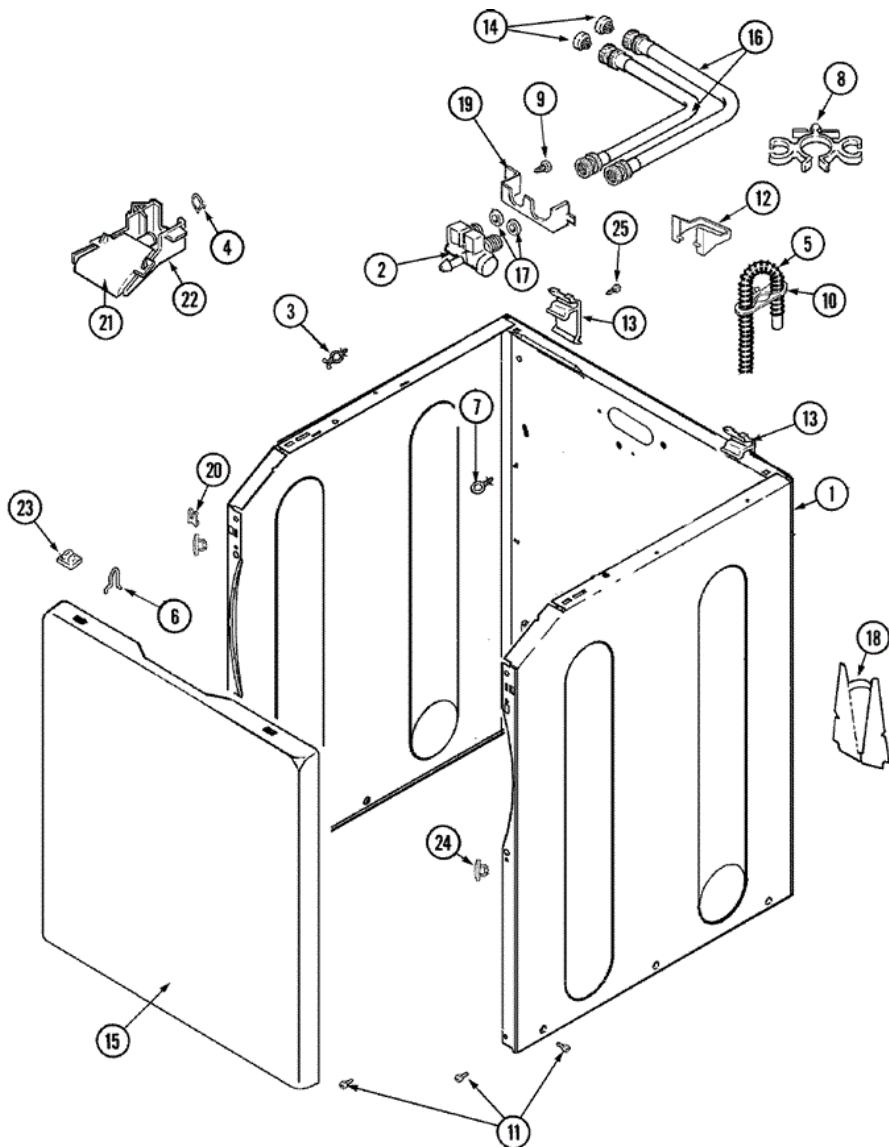

24	33002190	12	SCREW (NO.10-3/8`)
25	22003390	12	BASE (AS PACKED)
25	22003817	12	SCREW, SERRATED WASHER HEAD HX
26	25-7845	12	SPEEDNUT
27	22002239	12	CLIP, LOWER FRONT PANEL
27	22004045	12	CLIP, LOWER FRONT PANEL
27	33002190	12	SCREW (NO.10-3/8`)
28	25001119	12	FOOT & PAD ASSEMBLY
29	Y25-7951	12	WASHER, SUSPENSION HOOK
30	22003483	12	BELT, DRIVE
31	25-7830	12	SPACER
32	22002782	12	PAD, FOAM (SOUND DAMPENER)

Distribuidor Autorizado

SurteRápido.com

Venta de Refacciones
Electrodomesticas

MAV6451AWQ GABINETE