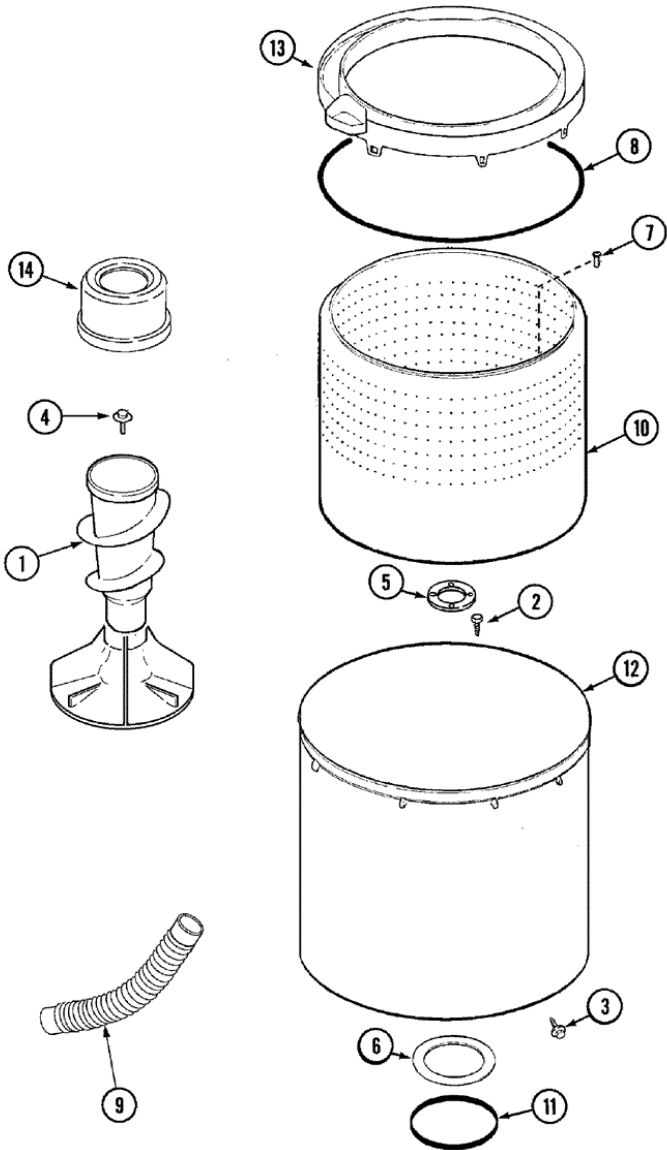

MAV6451AWQ TINAS