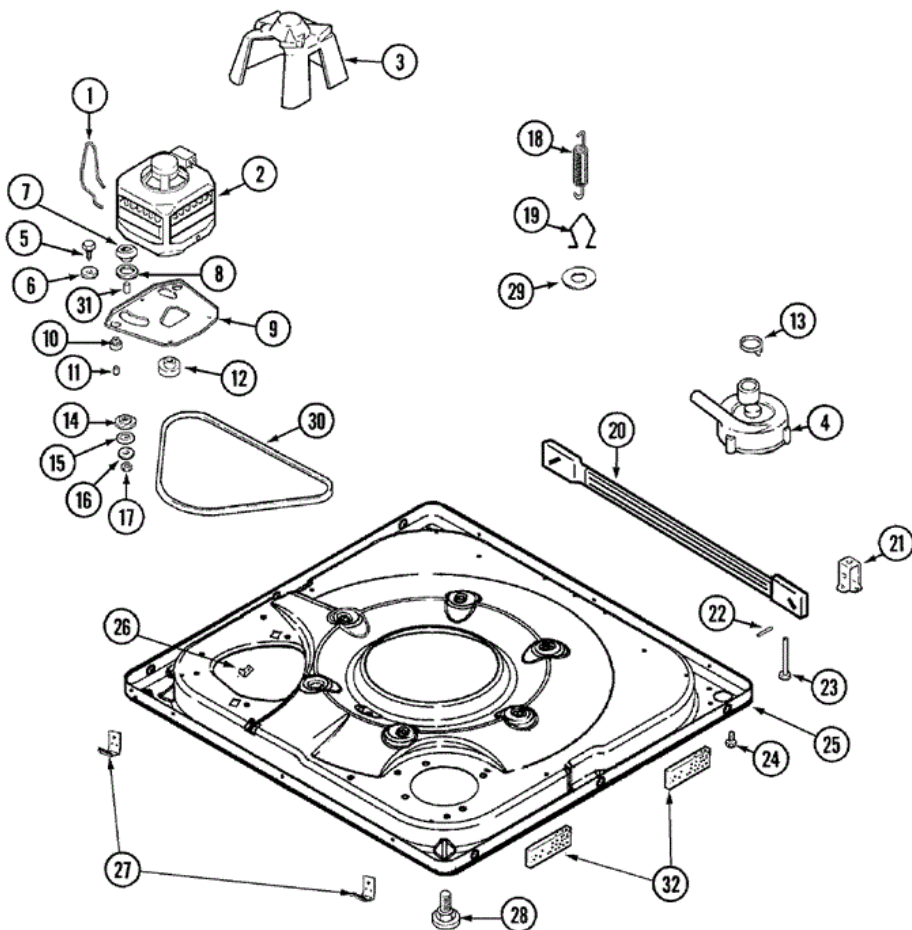

## MAV6451AWQ BASE

1	22004376	12	SPRING, MOTOR PIVOT
2	21001506		PULLEY, MOTOR-60 HZ
2	22004297		PULLEY
2	21001750	12	MOTOR (120V 60HZ 2SP)
3	22002019	12	SCREW
3	22002721	12	SHIELD, MOTOR
4	21001873	12	PUMP
4	22003438	12	SLEEVE, PUMP (ATL)
4	22004055	12	SCREW HEX HD PUMP TO BASE
5	25-7833	12	SCREW
6	25-7834	12	WASHER
7	33-9946	12	ISOLATOR, MOTOR
8	35-3570	12	WASHER, MOTOR PIVOT
9	21001366	12	PLATE, MOTOR
9	22003817	12	SCREW, SERRATED WASHER HEAD HX
9	35-2065	12	PAD, MOTOR PLATE
10	21001486	10	SLIDE, FOOT
10	35-3571	12	SLIDE, MOTOR PIVOT
10	35-3646	12	ISOLATOR, MOTOR PLATE
10	22004348	23	SLIDE, MOTOR PIVOT
11	25-7831	12	SPACER
12	33-9946	12	ISOLATOR, MOTOR
13	22002853	12	CLAMP, HOSE
14	35-3571	12	SLIDE, MOTOR PIVOT
15	33-9967	12	WASHER, MOTOR ISOLATOR
16	25-7047	12	WASHER, FLAT
17	25-7325	12	NUT, MOTOR PLATE ASY TO MOTOR
18	21001598	12	SPRING, SUSPENSION
19	21001166	12	HOOK, SUSPENSION SPRING
20	21001754	12	BAR, STABILIZER
21	35-2046	12	BRACKET, STABILIZER
22	35-2052	12	PIN, STABILIZER
23	35-3020	12	FOOT PAD ASSY. (REAR)