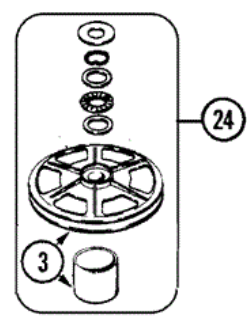

MAV6451AWQ TRANSMISION