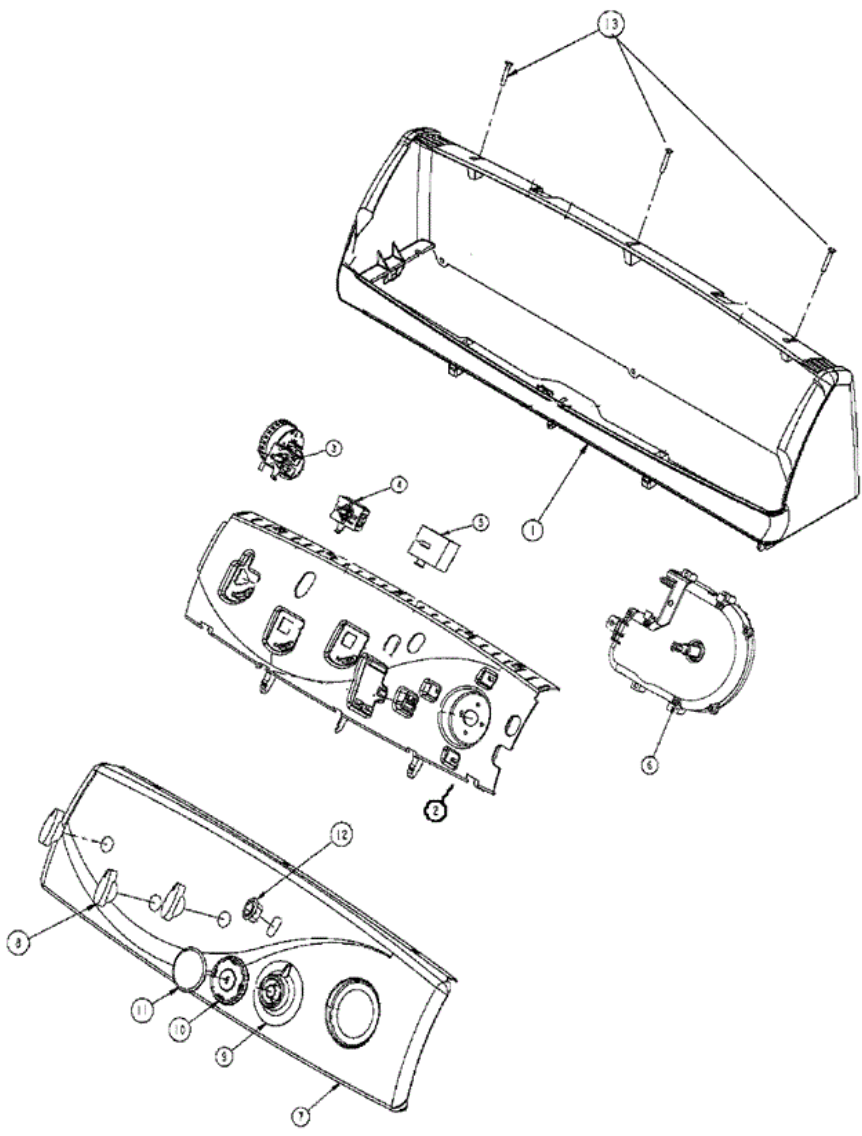

25	22001995	12	SCREW
26	Y013783	12	GASKET, INLET HOSE
27	22002960	12	STRAINER, WASHER INLET
28	33001245	12	SCREW----NA
28	33002388	12	WASHER (HDWR PKG)
30	35-2890	12	CABLE TIE

MAV6451AWQ TABLERO