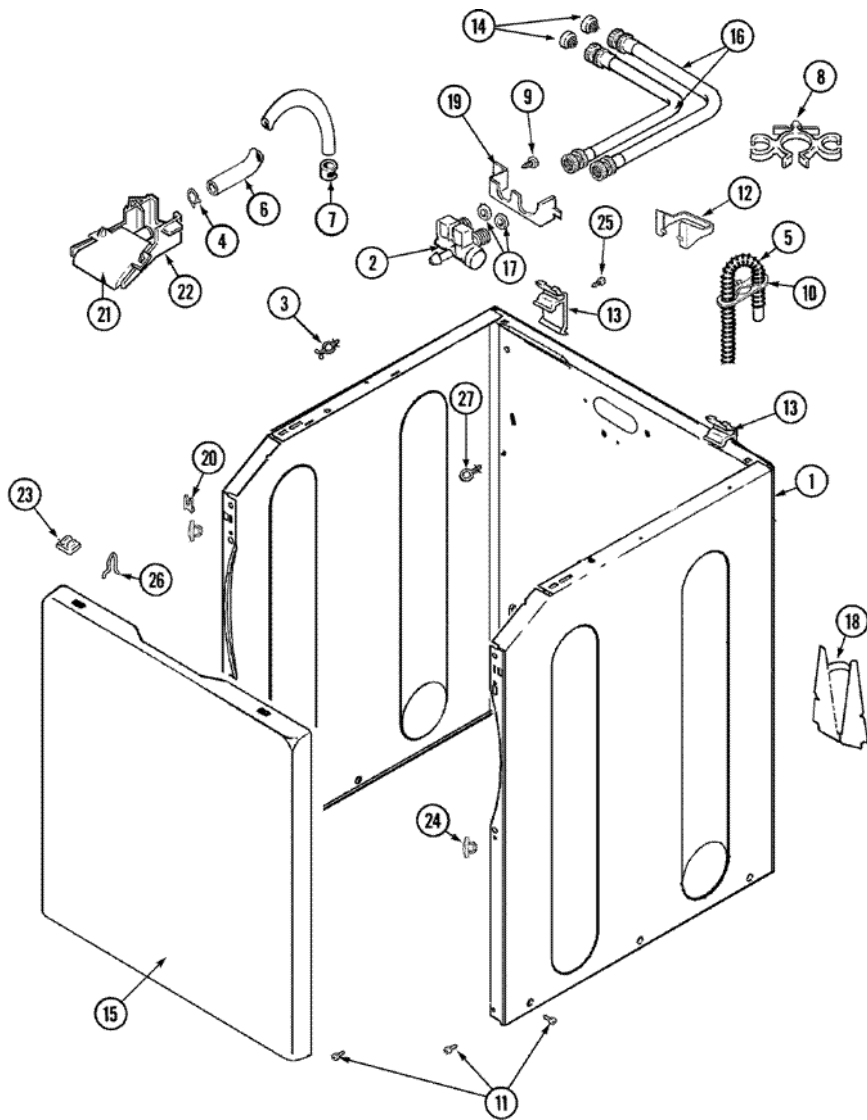

30	33002388	WASHER (HDWR PKG) (S/P)
30	W10339879	TIE, BEADED (S/P)
30	35-2890	CABLE TIE (S/P)
30	22002960	STRAINER (S/P)
30	33001245	SCREW DESCONTINUADO
30	Y013783	GASKET, INLET HOSE (S/P)

Distribuidor Autorizado

SurteRápido.com

Venta de Refacciones
Electrodomesticas

MAV7600AWQ GABINETE