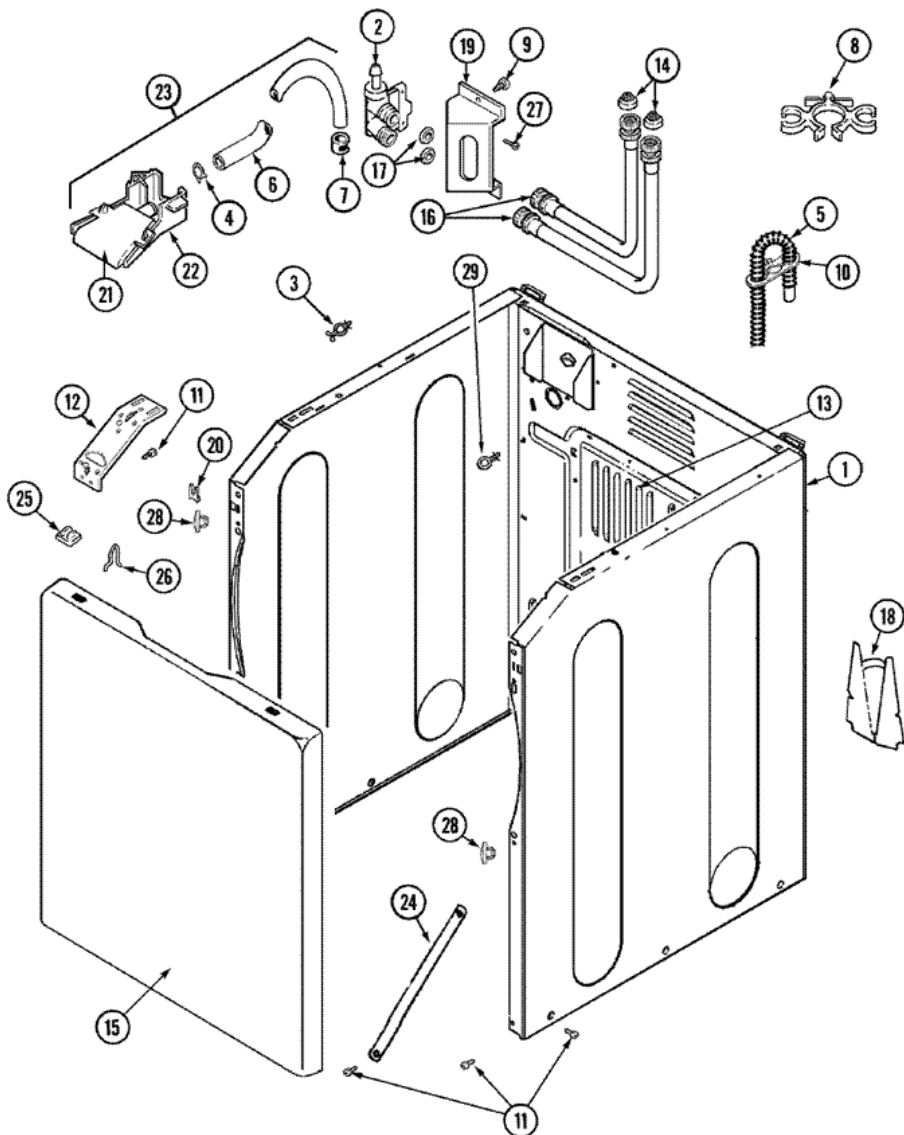

27	22003285	HOSE, TUB TO PUMP
28	25001119	FOOT & PAD ASSEMBLY (S/P)
29	Y25-7951	WASHER, SUSPENSION HOOK (S/P)
30	22003483	BELT, DRIVE
30	22003483	BELT, DRIVE
31	25-7830	SPACER
32	692771	U-NUTS, TINNEMAN (FRT PNL) (S/P)
32	22002239	CLIP, LOWER FRONT PANEL (S/P)
32	33002190	SCREW (No.10-3/8``) (S/P)
33	22002782	PAD, FOAM (SOUND DAMPENER) (S/P)

Distribuidor Autorizado

SurteRápido.com

Venta de Refacciones
Electrodomesticas

MAV7600AWQ GABINETE