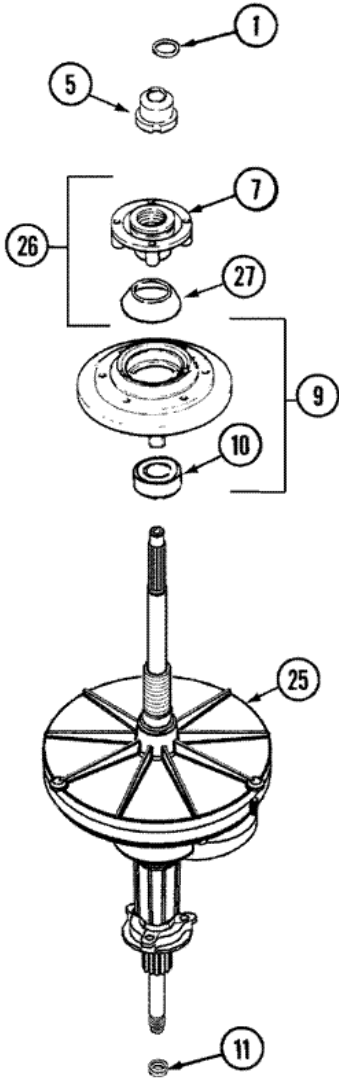

MAV7600AWQ TRANSMISION