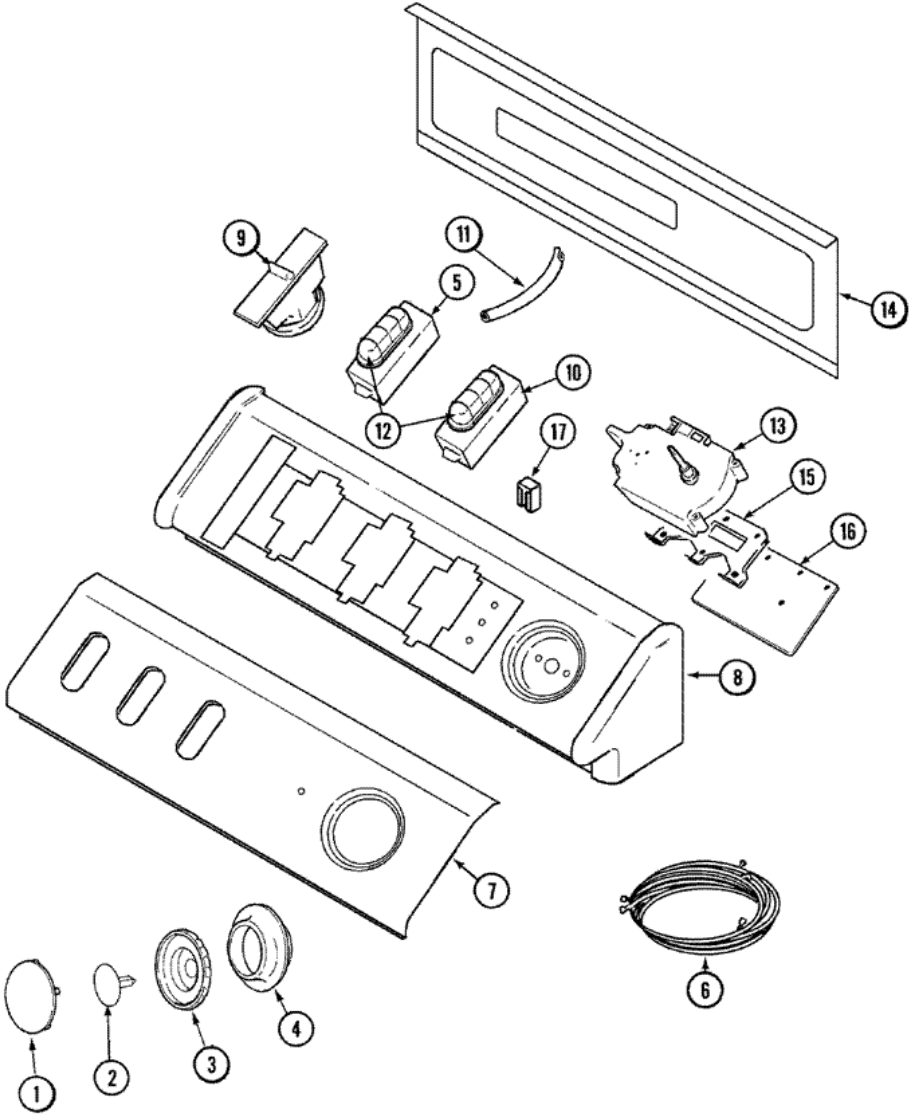

24	22002965	HOLE PLUG (S/P)
25	22001995	SCREW (S/P)
26	25-7220	CLIP, CABINET TOP (S/P)
27	22003086	CLIP, AIR DOME HOSE (S/P)
28	33002388	WASHER (HDWR PKG) (S/P)
28	22002960	STRAINER, WASHER INLET (S/P)
28	33001245	SCREW DESCONTINUADO
28	Y013783	GASKET, INLET HOSE (S/P)
28	35-2890	CABLE TIE (S/P)

MAV7600AWQ TABLERO