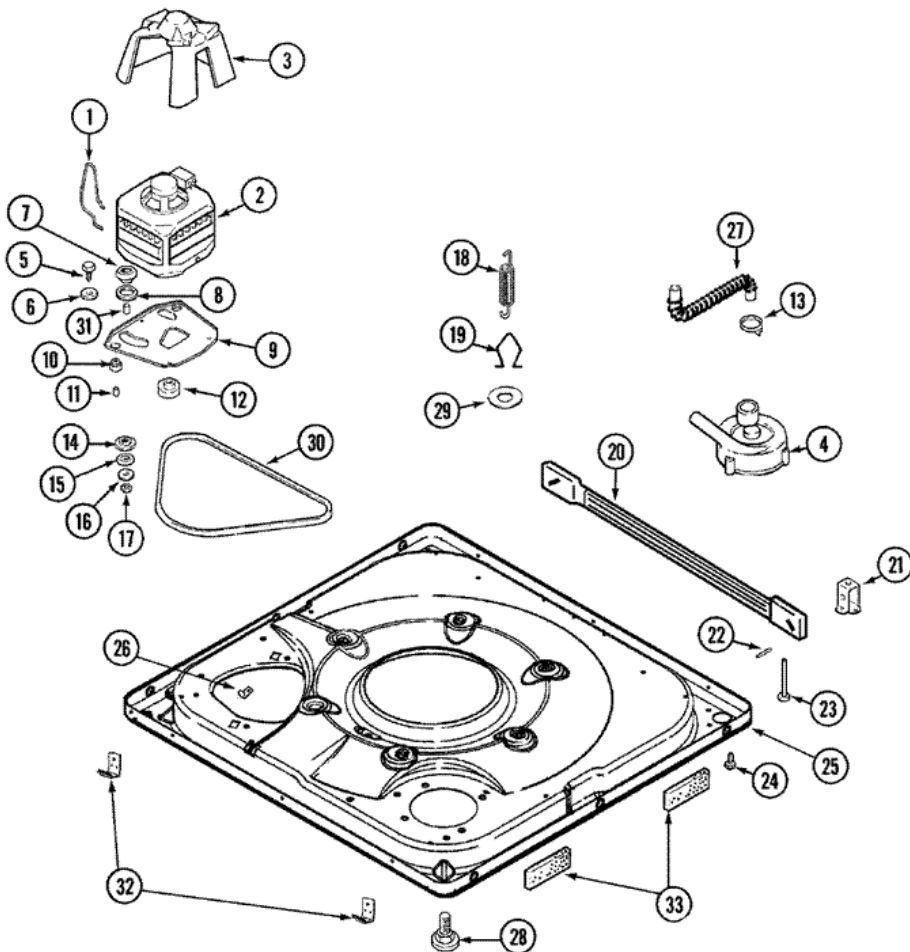

Distribuidor Autorizado

SurteRápido.com

Venta de Refacciones
Electrodomesticas

MAV7600AWQ BASE

MAV7600AWQ BASE

1	22004376	SPRING, MOTOR PIVOT
2	21001950	MOTOR & PULLEY ASSY.
3	22002721	SHIELD, MOTOR (S/P)
3	33002190	SCREW (No.10-3/8``) (S/P)
4	22004055	SCREW HEX HD PUMP TO BASE (S/P)
4	21002240	PUMP
4	21001906	PUMP ASSEMBLY
4	22003438	SLEEVE, PUMP (ATL) (S/P)
5	25-7833	SCREW (S/P)
6	25-7834	WASHER (S/P)
7	33-9946	ISOLATOR, MOTOR (S/P)
8	35-3570	WASHER, MOTOR PIVOT (S/P)
9	21001783	PLATE, MOTOR (S/P)
9	35-2065	PAD, MOTOR PLATE (S/P)
10	35-3646	ISOLATOR, MOTOR PLATE (S/P)
10	22004348	SLIDE, MOTOR PIVOT (S/P)
11	25-7831	SPACER (S/P)
12	21001906	PULLEY, MOTOR-60 HZ
13	22002853	CLAMP, HOSE (S/P)
14	35-3571	SLIDE, MOTOR PIVOT (S/P)
15	33-9967	WASHER, MOTOR ISOLATOR (S/P)
16	25-7047	WASHER, FLAT (S/P)
17	21002009	NUT, MOTOR PLATE ASY TO MOTOR (S/P)
18	21001598	SPRING, SUSPENSION
19	21001166	HOOK, SUSPENSION SPRING (S/P)
20	21001881	BAR, STABILIZER
21	35-2046	BRACKET, STABILIZER
22	35-2052	PIN, STABILIZER (S/P)
23	22004469	FOOT PAD ASSY. (REAR)
24	33002190	SCREW (No.10-3/8``) (S/P)
25	22002841	BASE
25	22003390	BASE (AS PACKED) (S/P)
26	25-7845	SPEEDNUT (S/P)