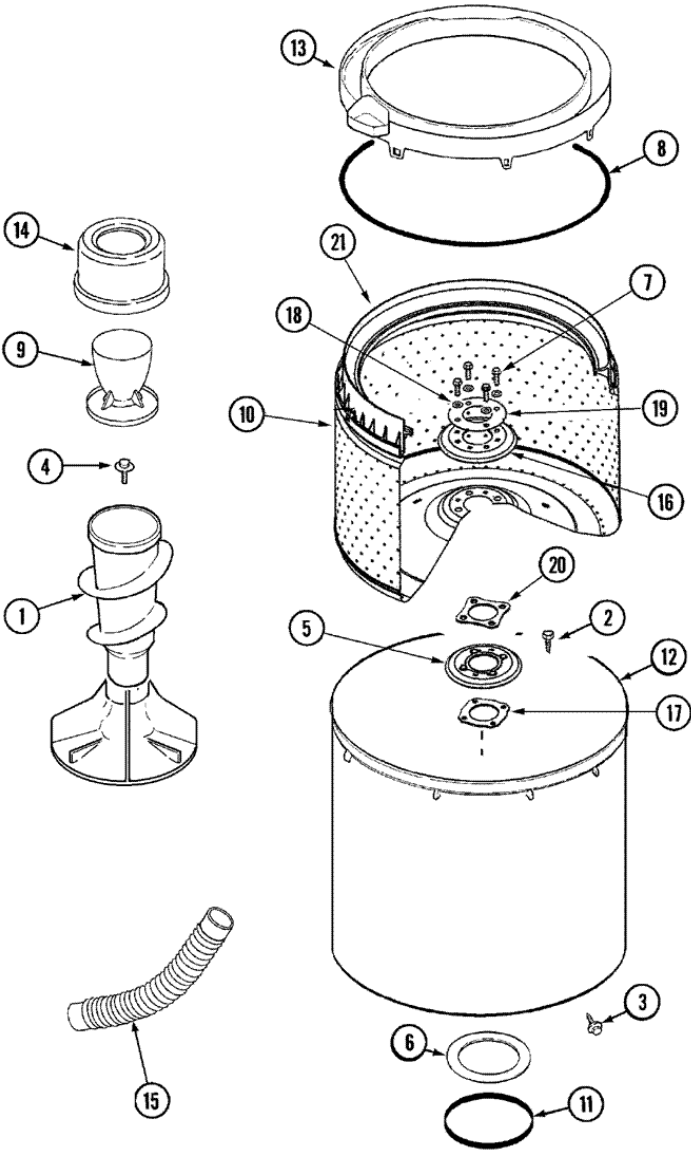

MAV7600AWQ TRANSMISION

MAV7600AWQ TRANSMISION

1	25-7941	``O`` RING (S/P)
2	21001065	SCREW, No.10-24X.50 HXNIBHD (S/P)
3	12002213	KIT, PULLEY & DUST CAP
4	12002213	CAM REPLACEMENT KIT
5	21001533	SEAL NUT ASSEMBLY
6	35-2132	WASHER, 1.25ODX.530IDX.032 (S/P)
6	35-2082	WASHER, 1.25ODX.530IDX.062
7	21002237	BASKET HUB ASSEMBLY
8	25-7854	RING, RETAINING
9	21002237	TUB SEAL ASSEMBLY
10	35-2205	BEARING, SPIN
11	207843	SEAL, TRANSMISSION HOUSING(LIP)
12	12001562	HOUSING/LWR.BEARING ASSY.
12	35-2205	BEARING, SPIN
13	21001518	SUPPORT, TUB (S/P)
14	21001532	BRACE, TUB (S/P)
15	25-7895	SCREW, SUSP HSG TO LWR BRG ASY (S/P)
16	21001163	HOUSING, SUSPENSION (S/P)
17	35-2017	RETAINER, BRAKE SPRING
18	21001910	SPRING, BRAKE
19	25-7930	SCREW 5/16-18X3/4 (S/P)
20	21001509	SCREW, HIGH PERFORMANCE PLASTIC (S/P)
21	35-2948	BRAKE ROTOR & LINING ASSY
22	21002026	SNUBBER
23	35-6918	STATOR, BRAKE
24	12002213	THRUST BEARING KIT
25	21001867	TRANS. ASSY.(W/O SEAL/BEARING)
26	21002237	SEAL HUB ASSEMBLY (HT TRAN)
27	33-7224N	TUB SEAL/HUB ASSY (HT TRANS)

MAV7600AWQ TINAS

MAV7600AWQ TINAS

1	22004042	AGITATOR/AUGER ASSY (AS PK)
2	21001510	SCREW (S/P)
3	25-7953	SCREW (S/P)
4	25-7948	SCREW, AGITATOR RETENTION (S/P)
5	22003433	RING, INSULATING BOTTOM W/SEAL (S/P)
6	35-3686	GASKET, TUB TO HOUSING (S/P)
7	22003647	BOLT, SHOULDER, THREAD CUTTING (S/P)
8	35-2328	SEAL, TUB TOP (S/P)
9	21001905	DISPENSER, FABRIC SOFTENER
9	22002769	DISPENSER FABRIC SOFT.---SUB
10	22003459	SPINNER, STAINLESS(ASPK-VERTI) (S/P)
11	35-2978	SEAL, TUB/HOUSING (S/P)
12	22002742	TUB, OUTER (S/P)
13	22004385	TUB COVER ASSY. (TUB TOP) (S/P)
14	22002758	DISPENSER ASSY, FAB. SOFT SUB
15	22003285	HOSE, TUB TO PUMP
16	22003378	RING, TOP INSULATING (S/P)
17	22003434	GASKET, HUB/BOTTOM ISOLATOR (S/P)
18	22003430	WASHER, NYLON (S/P)
19	22003431	WASHER, STAINLESS STEEL FLAT (S/P)
20	22003595	GASKET, BOTTOM ISOLATOR (S/P)
21	22003459	SPINNER TOP (S/P)
22	22004398	BLOCK, TUB (ATL) DESCONTINUADO