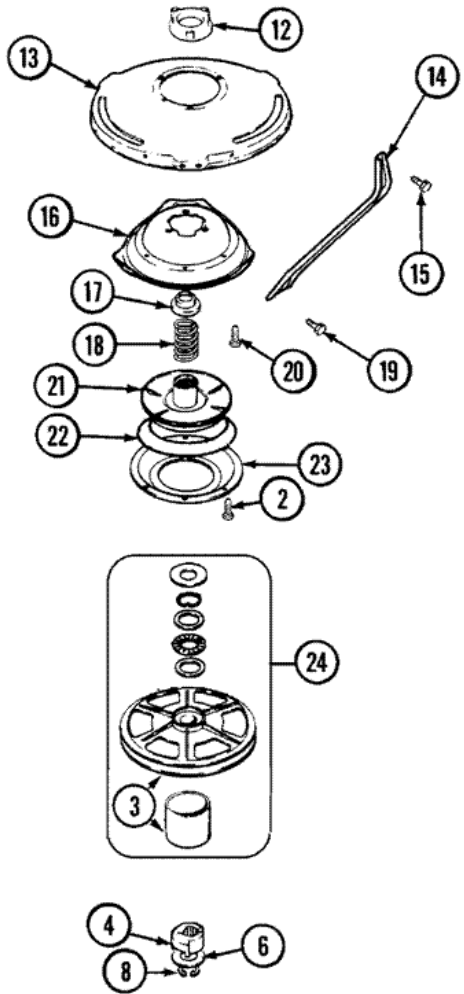

MAV7600AWQ TABLERO

MAV7600AWQ TABLERO

1	33002347	TIMER KNOB INSERT/CAP
2	22002997	PIN, LOCKING
3	22002996	KNOB, TIMER (GRY)
4	27001191	SKIRT, TIMER KNOB (BSQ) DESCONTINUADO
5	22003006	SWITCH, (4 BUTTON TEMP) (BSQ) (S/P)
6	22003380	HARNESS, MAIN (S/P)
7	22003404	PANEL, CONTROL (BSQ) (S/P)
7	22003504	PANEL, CONTROL (BSQ) (S/P)
8	22002925	SCREW (S/P)
8	37001115	CONSOLE (BSQ) (S/P)
9	22003461	PAD, PRESSURE SWITCH (S/P)
9	22002804	SWITCH, PRESSURE (BSQ) (S/P)
10	22003385	SWITCH, (4 BUTTON TEMP) (WHT) DESCONTINUADO
10	22003386	SWITCH, FOUR BUTTON - BSQ (S/P)
11	22003422	HOSE, AIR DOME (S/P)
12	22003875	BUTTON, SWITCH (BSQ-MDL) (S/P)
12	22002697	BUTTON, SWITCH (BSQ-END) (S/P)
13	22003499	TIMER RPR (S/P)
14	22002529	CONSOLE BACK PANEL DESCONTINUADO
14	Y22002339	SCREW (S/P)
15	22003003	BRACKET, ATC / TIMER (S/P)
16	22003906	BOARD, CONTROL
17	903115	LOCK LIGHT (S/P)
17	22001948	LENS, INDICATOR LIGHT (S/P)

MAV7600AWQ TRANSMISION

MAV7600AWQ TRANSMISION

1	25-7941	``O`` RING (S/P)
2	21001065	SCREW, No.10-24X.50 HXNIBHD (S/P)
3	12002213	KIT, PULLEY & DUST CAP
4	12002213	CAM REPLACEMENT KIT
5	21001533	SEAL NUT ASSEMBLY
6	35-2132	WASHER, 1.25ODX.530IDX.032 (S/P)
6	35-2082	WASHER, 1.25ODX.530IDX.062
7	21002237	BASKET HUB ASSEMBLY
8	25-7854	RING, RETAINING
9	21002237	TUB SEAL ASSEMBLY
10	35-2205	BEARING, SPIN
11	207843	SEAL, TRANSMISSION HOUSING(LIP)
12	12001562	HOUSING/LWR.BEARING ASSY.
12	35-2205	BEARING, SPIN
13	21001518	SUPPORT, TUB (S/P)
14	21001532	BRACE, TUB (S/P)
15	25-7895	SCREW, SUSP HSG TO LWR BRG ASY (S/P)
16	21001163	HOUSING, SUSPENSION (S/P)
17	35-2017	RETAINER, BRAKE SPRING
18	21001910	SPRING, BRAKE
19	25-7930	SCREW 5/16-18X3/4 (S/P)
20	21001509	SCREW, HIGH PERFORMANCE PLASTIC (S/P)
21	35-2948	BRAKE ROTOR & LINING ASSY
22	21002026	SNUBBER
23	35-6918	STATOR, BRAKE
24	12002213	THRUST BEARING KIT
25	21001867	TRANS. ASSY.(W/O SEAL/BEARING)
26	21002237	SEAL HUB ASSEMBLY (HT TRAN)
27	33-7224N	TUB SEAL/HUB ASSY (HT TRANS)