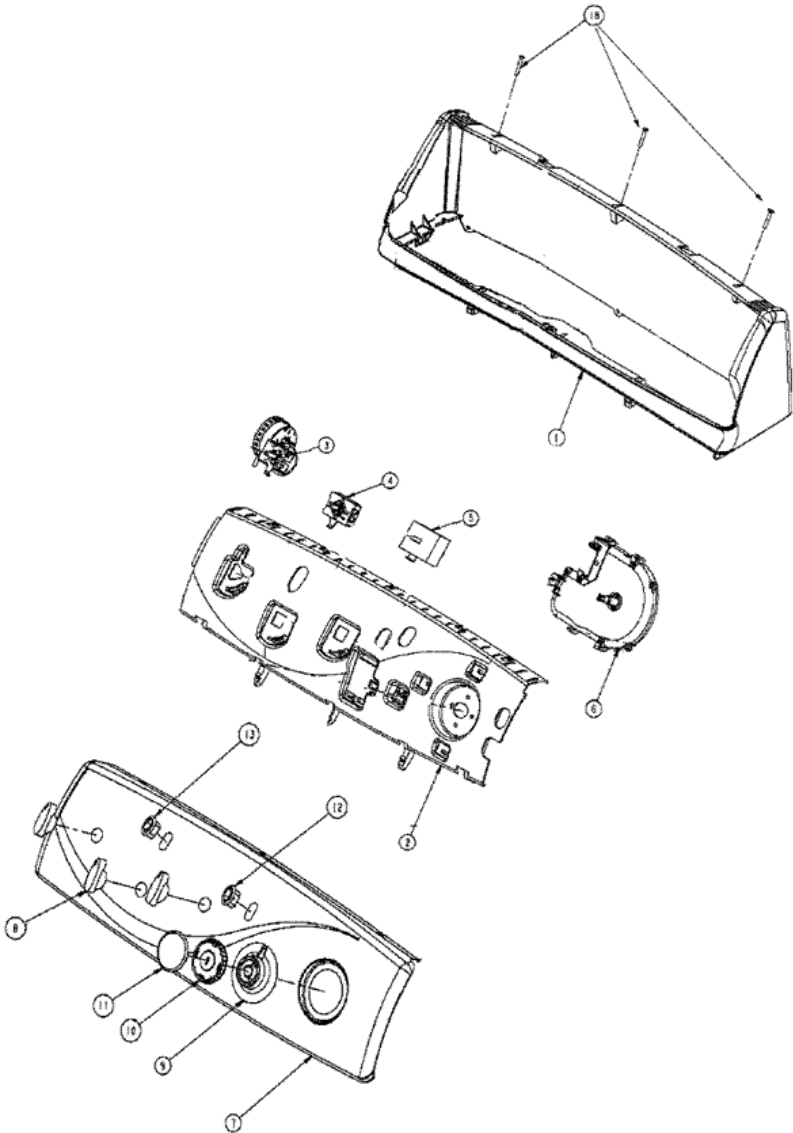

Distribuidor Autorizado

SurteRápido.com

Venta de Refacciones
Electrodomesticas

MAV8551AWQ GABINETE

MAV8551AWQ GABINETE

1	22002839	12	BRACE, CABINET (RT)
1	22002840	12	BRACE, CABINET (LT)
1	22003554	12	CABINET ASSY. (BSQ-AS PKD)
1	33002190	12	SCREW (NO.10-3/8``)
2	22004191	12	VALVE, WATER----NA
2	22004191	19	VALVE, WATER----NA
3	22002852	12	RETAINER, WIRE
4	22002838	12	CLAMP, SPRING
5	12001586	12	ANTI-SIPHON ACCESSORY
5	22003410	12	HOSE, DRAIN
5	22003596	12	CLAMP, HOSE
6	25-7220	12	CLIP, CABINET TOP
7	22003086	12	CLIP, AIR DOME HOSE
8	22002765	12	CLIP, HOSE
9	22003735	12	SCREW, NO.10-16X1/2 AB TRUSS
10	22003814	12	RETAINER, DRAIN HOSE
11	22003409	12	SCREW----NA
12	22003429	12	RETAINER, FILL HOSE
13	22003367	12	HINGE, PLASTIC
14	200961	12	SCREEN WASHER, INLET HOSE
15	22003511	12	INSULATION
15	Y22002738	12	PANEL, FRONT (BSQ)
16	33-7891	12	HOSE, 4` INLET
16	35-3401	12	HOSE, INLET (HOT)
17	Y013783	12	GASKET, INLET HOSE
18	22002704	12	COVER, DRAIN HOSE
18	33002190	12	SCREW (NO.10-3/8``)
19	22003376	12	BRACKET, WATER VALVE
20	22002748	12	FRONT PANEL BRACKET
21	22003995	12	UPPER INJECTOR ASM W/THERMOST
22	22004053	12	LOWER INJECTOR, FLUME
23	22002013	12	STOP, SHIPPING
24	22002965	12	HOLE PLUG

25	22001995	12	SCREW
28	Y013783	12	GASKET, INLET HOSE
29	22002960	12	STRAINER, WASHER INLET
30	33001245	12	SCREW----NA
31	33002388	12	WASHER (HDWR PKG)
32	35-2890	12	CABLE TIE

MAV8551AWQ TABLERO

MAV8551AWQ TABLERO