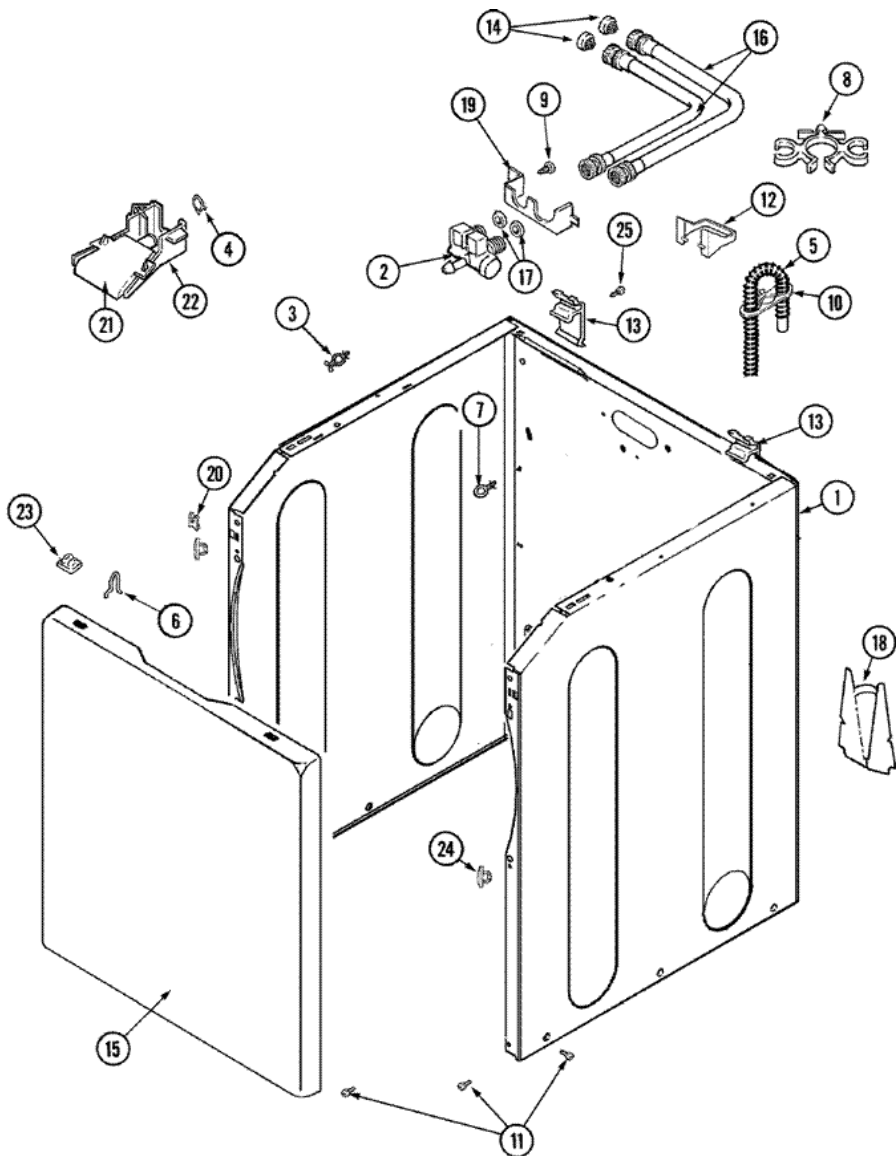

25	22003390	12	BASE (AS PACKED)
25	22003817	12	SCREW, SERRATED WASHER HEAD HX
26	25-7845	12	SPEEDNUT
27	22002239	12	CLIP, LOWER FRONT PANEL
27	22004045	12	CLIP, LOWER FRONT PANEL
27	33002190	12	SCREW (NO.10-3/8")
28	35-3507	12	FOOT & PAD ASSY
29	Y25-7951	12	WASHER, SUSPENSION HOOK
30	22003483	12	BELT, DRIVE
31	25-7830	12	SPACER
32	22002782	12	PAD, FOAM (SOUND DAMPENER)

Distribuidor Autorizado

SurteRápido.com

Venta de Refacciones
Electrodomesticas

MAV8551AWQ GABINETE