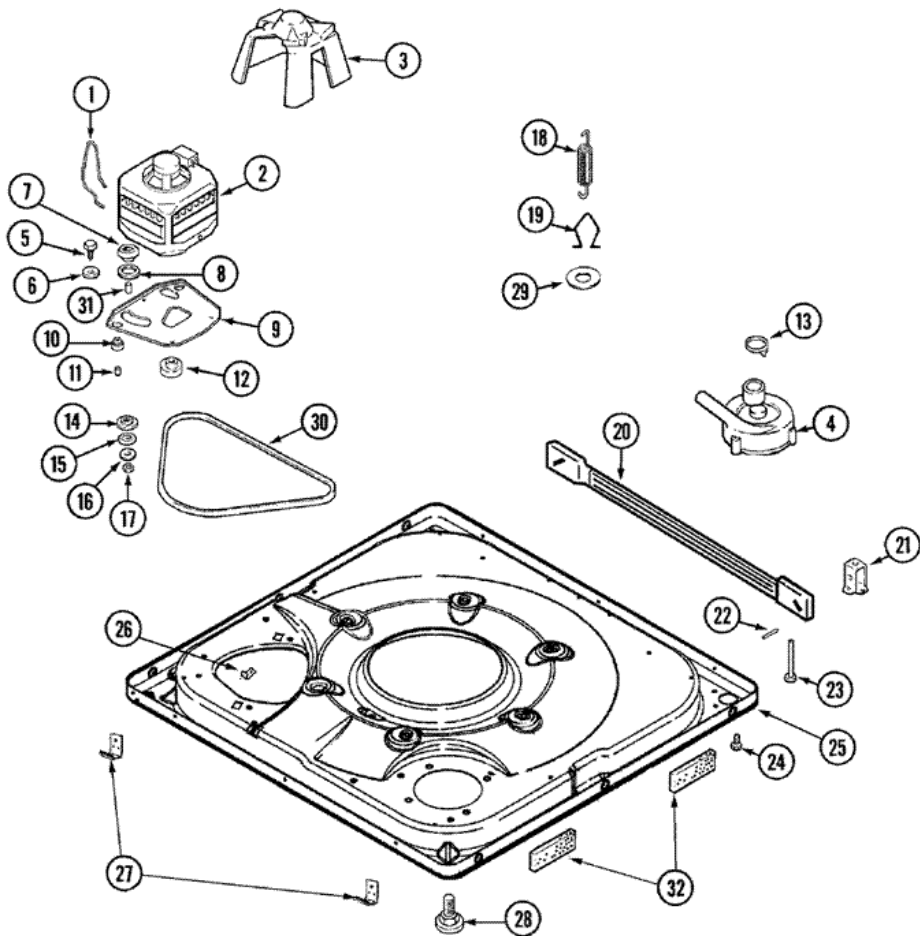

Distribuidor Autorizado

SurteRápido.com

Venta de Refacciones
Electrodomesticas

MAV8551AWQ BASE

MAV8551AWQ BASE

1	22004376	12	SPRING, MOTOR PIVOT
2	21001506	12	PULLEY, MOTOR-60 HZ
2	21001750	12	MOTOR (120V 60HZ 2SP)
2	22004297	21	PULLEY
3	22002019	12	SCREW
3	22002721	12	SHIELD, MOTOR
4	21001873	12	PUMP
4	22003438	12	SLEEVE, PUMP (ATL)
4	22004055	12	SCREW HEX HD PUMP TO BASE
5	25-7833	12	SCREW
6	25-7834	12	WASHER
7	33-9946	12	ISOLATOR, MOTOR
8	35-3570	12	WASHER, MOTOR PIVOT
9	21001366	12	PLATE, MOTOR
9	22003817	12	SCREW, SERRATED WASHER HEAD HX
9	35-2065	12	PAD, MOTOR PLATE
10	35-3571	12	SLIDE, MOTOR PIVOT
10	35-3646	12	ISOLATOR, MOTOR PLATE
10	22004348	23	SLIDE, MOTOR PIVOT
11	25-7831	12	SPACER
12	33-9946	12	ISOLATOR, MOTOR
13	22002853	12	CLAMP, HOSE
14	35-3571	12	SLIDE, MOTOR PIVOT
15	33-9967	12	WASHER, MOTOR ISOLATOR
16	25-7047	12	WASHER, FLAT
17	25-7325	12	NUT, MOTOR PLATE ASY TO MOTOR
18	21001598	12	SPRING, SUSPENSION
19	21001166	12	HOOK, SUSPENSION SPRING
20	21001754	12	BAR, STABILIZER
21	35-2046	12	BRACKET, STABILIZER
22	35-2052	12	PIN, STABILIZER
23	35-3020	12	FOOT PAD ASSY. (REAR)
24	33002190	12	SCREW (NO.10-3/8")

25	22003390	12	BASE (AS PACKED)
25	22003817	12	SCREW, SERRATED WASHER HEAD HX
26	25-7845	12	SPEEDNUT
27	22002239	12	CLIP, LOWER FRONT PANEL
27	22004045	12	CLIP, LOWER FRONT PANEL
27	33002190	12	SCREW (NO.10-3/8")
28	35-3507	12	FOOT & PAD ASSY
29	Y25-7951	12	WASHER, SUSPENSION HOOK
30	22003483	12	BELT, DRIVE
31	25-7830	12	SPACER
32	22002782	12	PAD, FOAM (SOUND DAMPENER)