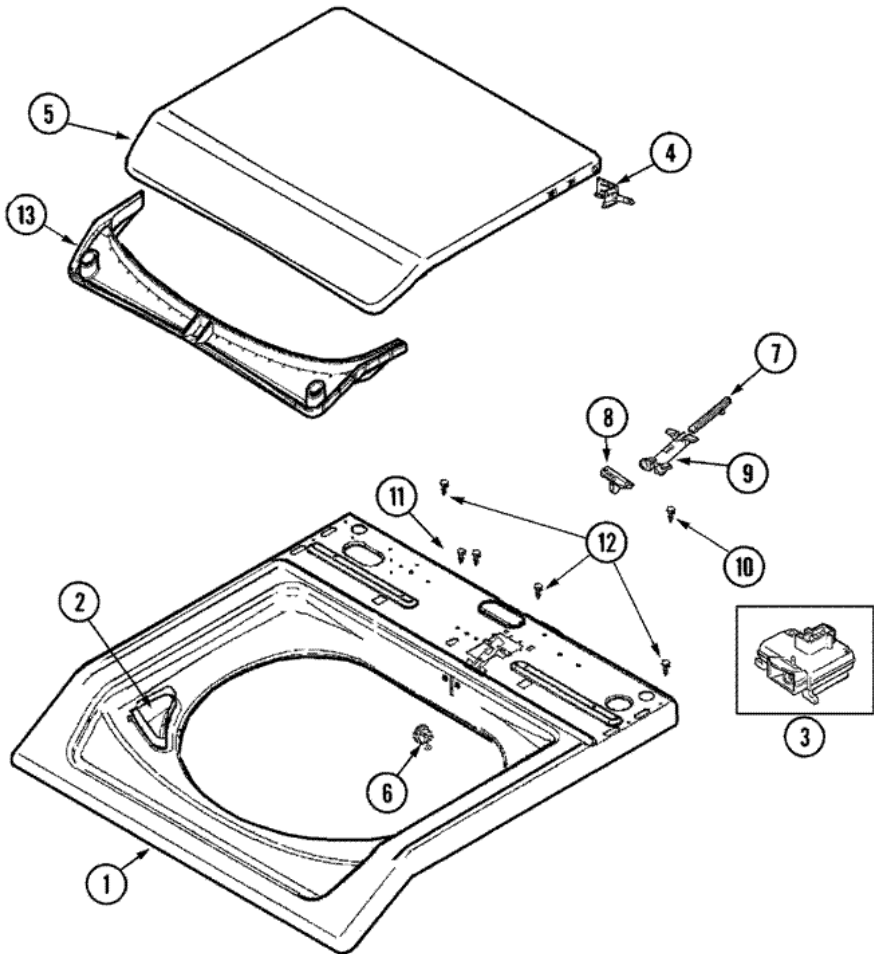

25	22001995	12	SCREW
28	Y013783	12	GASKET, INLET HOSE
29	22002960	12	STRAINER, WASHER INLET
30	33001245	12	SCREW----NA
31	33002388	12	WASHER (HDWR PKG)
32	35-2890	12	CABLE TIE

MAV8551AWQ TABLERO

MAV8551AWQ TABLERO

1	22003975	12	CONSOLE HOUSING (BSQ)
2	22003955	12	SWITCH SUPPORT
3	22003964	12	INFINITE PRESSURE SWITCH---SUB
3	22004200	21	PRESSURE SWITCH, INFINITE
4	22003998	12	4 POSITION ATC TEMP SWITCH
5	22004004	12	5 POSITION ROTARY SPEED SWITCH
6	33002917	10	SCREW, No.10-16
6	22004009	12	TIMER
6	22004202	21	TIMER
7	22003970	12	FACIA, CONTROL PANEL (BSQ)
8	22003988	12	CONTROL KNOB (SS)
8	22004050	12	ENG. TOL. COMPENSATOR (SPACER)
9	22003954	12	TIMER DIAL SKIRT (BSQ)
10	22003952	12	KNOB, TIMER (CMPG)
11	22003990	12	TIMER CAP (SS)
12	22003978	12	SWITCH, ROCKER (BSQ)
13	22004003	12	ROCKER SWITCH (BSQ)
14	22003938	12	SCREW, OVAL CTSK HD No.8

MAV8551AWQ TAPA

MAV8551AWQ TAPA

1	22003469	12	COVER, TOP (BSQ-ASPKD)
2	22002802	12	CUP, BLEACH (BSQ)
2	22004381	24	BLEACH CUP (WHT)
2	22004382	24	BLEACH CUP (BSQ)
3	22003804	12	LID SWITCH
4	22002752	12	HINGE PIN (BSQ)
5	22004064	12	LID AS PACK PHASE III (BSQ)
6	22002753	12	BUSHING, HINGE
7	22002754	12	PLUNGER
8	22003942	12	LID CAM (BISQUE)
9	22002757	12	GUIDE TUBE
10	2016090	12	SCREW, LID SWITCH TO BRACKET
11	22003217	12	SCREW, BRACKET TO CABINET
12	Y22002339	12	SCREW
13	22002766	12	CONDENSATE SEAL (BSQ)