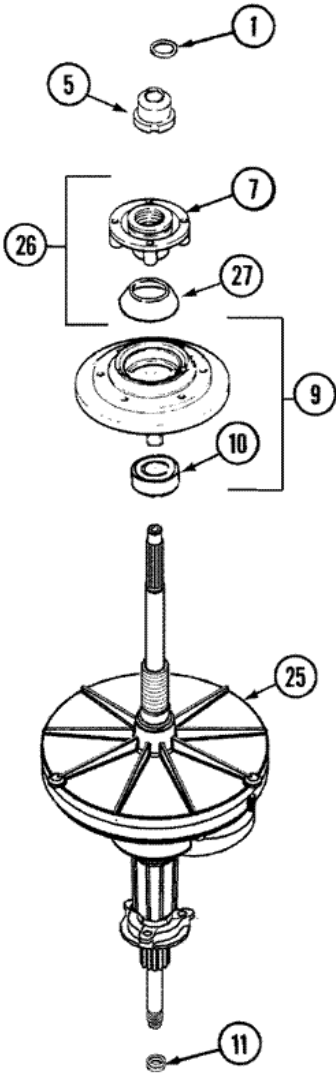

MAV8551AWQ TRANSMISION