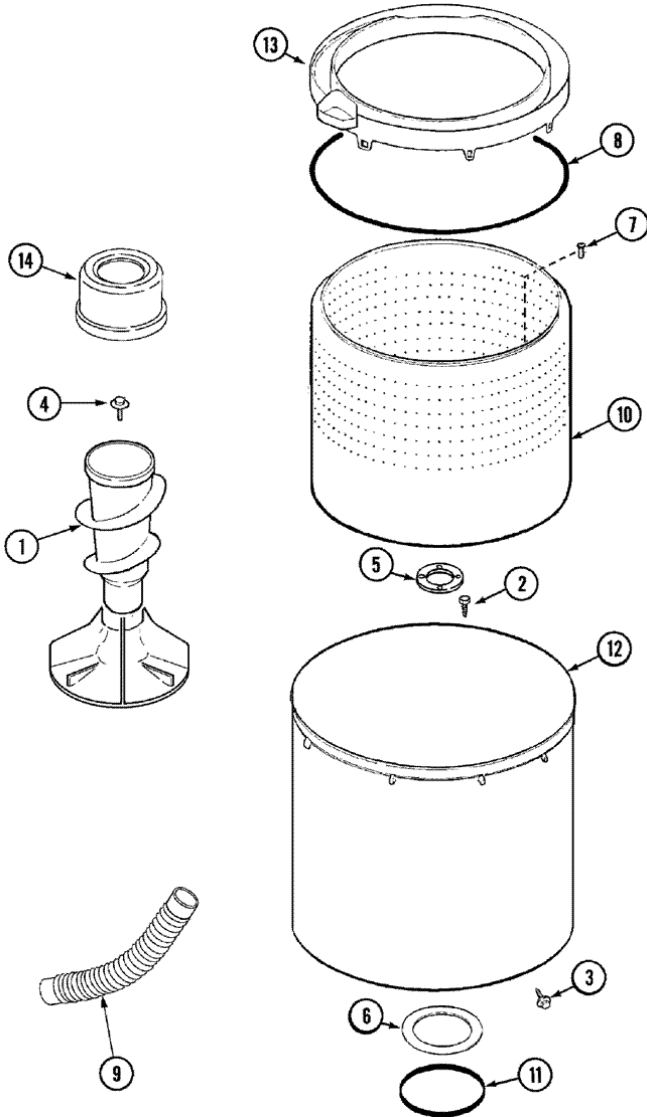

MAV8551AWQ TRANSMISION

MAV8551AWQ TRANSMISION

1	25-7941	12	``O`` RING
2	21001065	12	SCREW,NO.10-24X.50 HXNIBHD
3	12001797	12	KIT, PULLEY & DUST CAP
4	LA-2007	12	CAM REPLACEMENT KIT
5	21001533	12	SEAL NUT ASSEMBLY
6	35-2082	12	WASHER,1.25ODX.530IDX.062
6	35-2132	12	WASHER,1.25ODX.530IDX.032
7	21001515	12	BASKET HUB ASSEMBLY
7	22003378	12	RING, TOP INSULATING
7	22003595	12	GASKET, ISOLATOR (FOAM)
8	25-7854	12	RING, RETAINING
9	12001598	12	TUB SEAL ASSEMBLY
10	35-2205	12	BEARING, SPIN
11	35-2010	12	SEAL,TRANSMISSION HOUSING(LIP)
12	21001511	12	HOUSING/LWR.BEARING ASSY.
12	35-2205	12	BEARING, SPIN
13	21001518	12	SUPPORT, TUB
14	21001532	12	BRACE, TUB
15	25-7895	12	SCREW, SUSP HSG TO LWR BRG ASY
16	21001163	12	HOUSING, SUSPENSION
17	35-2017	12	RETAINER, BRAKE SPRING
18	31001285	12	SPRING, BRAKE
19	25-7930	12	SCREW 5/16-18X3/4
20	21001509	12	SCREW,HIGH PERFORMANCE PLASTIC
21	35-2948	12	BRAKE ROTOR & LINING ASSY
22	21001161	12	SNUBBER
23	35-2018	12	STATOR, BRAKE
24	12500036	12	THRUST BEARING KIT
25	21001536	12	TRANS. ASSY.(W/O SEAL/BEARING)
25	21001867	16	HT TRANS/SEAL HUB ASSEMBLY
26	21001508	12	HOUSING/BEARING ASSY.
26	21001868	16	SEAL HUB ASSEMBLY (HT TRAN)
27	35-2974	12	TUB SEAL/HUB ASSY (HT TRANS)

MAV8551AWQ TINAS

MAV8551AWQ TINAS

1	22004043	12	AGITATOR/AUGER ASSY (AS PK)
2	21001065	12	SCREW,NO.10-24X.50 HXNIBHD
3	22002933	12	SCREW
4	25-7948	12	SCREW, AGITATOR RETENTION
5	22003434	12	GASKET, HUB/BOTTOM ISOLATOR
6	35-3686	12	GASKET, TUB TO HOUSING
7	22003647	12	BOLT, SHOULDER, THREAD CUTTING
8	35-2328	12	SEAL, TUB TOP
9	22003285	12	HOSE, TUB TO PUMP
10	22003459	12	SPINNER, STAINLESS(ASPK-VERTI)
10	22004240	18	CRIMPED SPINNER ASSY AS PK
11	35-2978	12	SEAL, TUB/HOUSING
12	22002742	12	TUB, OUTER
12	22003237	12	AIR DOME HOSE
13	22002736	12	TUB COVER ASSY. (TUB TOP)
13	22004241	18	TOP, SPINNER ASSY AS PK
13	12002452	24	TUB COVER/BLEACH CUP KIT
14	22003985	12	SOFTENER DISPENSER ASSEMBLY
15	22003458	12	BLOCK, TUB (ATL)