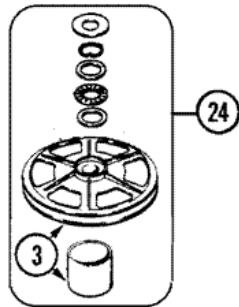

MAV8551AWQ TRANSMISION