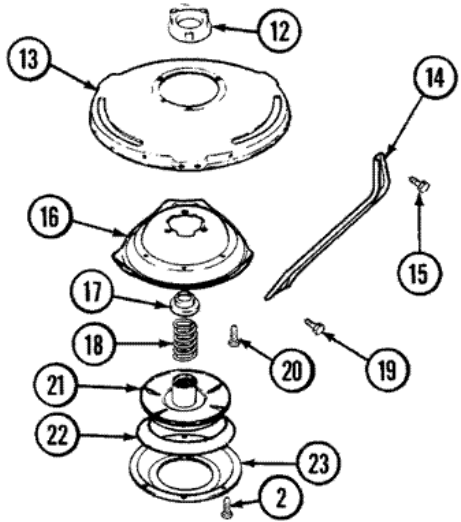

MAV8551AWQ TAPA

MAV8551AWQ TAPA

1	22003469	12	COVER, TOP (BSQ-ASPKD)
2	22002802	12	CUP, BLEACH (BSQ)
2	22004381	24	BLEACH CUP (WHT)
2	22004382	24	BLEACH CUP (BSQ)
3	22003804	12	LID SWITCH
4	22002752	12	HINGE PIN (BSQ)
5	22004064	12	LID AS PACK PHASE III (BSQ)
6	22002753	12	BUSHING, HINGE
7	22002754	12	PLUNGER
8	22003942	12	LID CAM (BISQUE)
9	22002757	12	GUIDE TUBE
10	2016090	12	SCREW, LID SWITCH TO BRACKET
11	22003217	12	SCREW, BRACKET TO CABINET
12	Y22002339	12	SCREW
13	22002766	12	CONDENSATE SEAL (BSQ)

MAV8551AWQ TRANSMISION

MAV8551AWQ TRANSMISION

1	25-7941	12	``O`` RING
2	21001065	12	SCREW,NO.10-24X.50 HXNIBHD
3	12001797	12	KIT, PULLEY & DUST CAP
4	LA-2007	12	CAM REPLACEMENT KIT
5	21001533	12	SEAL NUT ASSEMBLY
6	35-2082	12	WASHER,1.25ODX.530IDX.062
6	35-2132	12	WASHER,1.25ODX.530IDX.032
7	21001515	12	BASKET HUB ASSEMBLY
7	22003378	12	RING, TOP INSULATING
7	22003595	12	GASKET, ISOLATOR (FOAM)
8	25-7854	12	RING, RETAINING
9	12001598	12	TUB SEAL ASSEMBLY
10	35-2205	12	BEARING, SPIN
11	35-2010	12	SEAL,TRANSMISSION HOUSING(LIP)
12	21001511	12	HOUSING/LWR.BEARING ASSY.
12	35-2205	12	BEARING, SPIN
13	21001518	12	SUPPORT, TUB
14	21001532	12	BRACE, TUB
15	25-7895	12	SCREW, SUSP HSG TO LWR BRG ASY
16	21001163	12	HOUSING, SUSPENSION
17	35-2017	12	RETAINER, BRAKE SPRING
18	31001285	12	SPRING, BRAKE
19	25-7930	12	SCREW 5/16-18X3/4
20	21001509	12	SCREW,HIGH PERFORMANCE PLASTIC
21	35-2948	12	BRAKE ROTOR & LINING ASSY
22	21001161	12	SNUBBER
23	35-2018	12	STATOR, BRAKE
24	12500036	12	THRUST BEARING KIT
25	21001536	12	TRANS. ASSY.(W/O SEAL/BEARING)
25	21001867	16	HT TRANS/SEAL HUB ASSEMBLY
26	21001508	12	HOUSING/BEARING ASSY.
26	21001868	16	SEAL HUB ASSEMBLY (HT TRAN)
27	35-2974	12	TUB SEAL/HUB ASSY (HT TRANS)