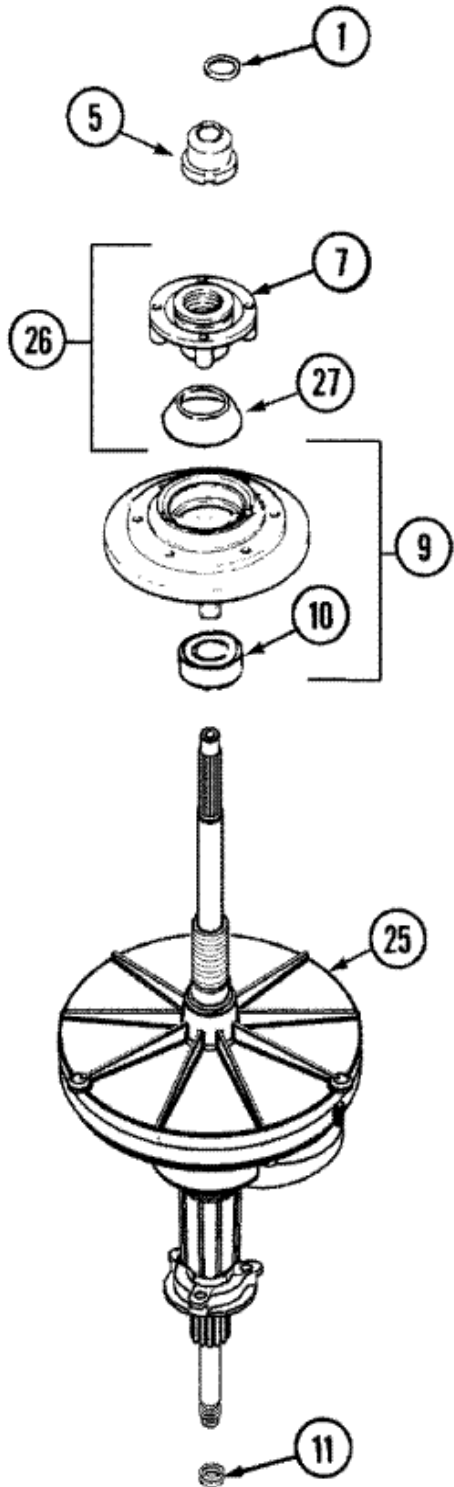

MAV8600AWW TRANSMISION