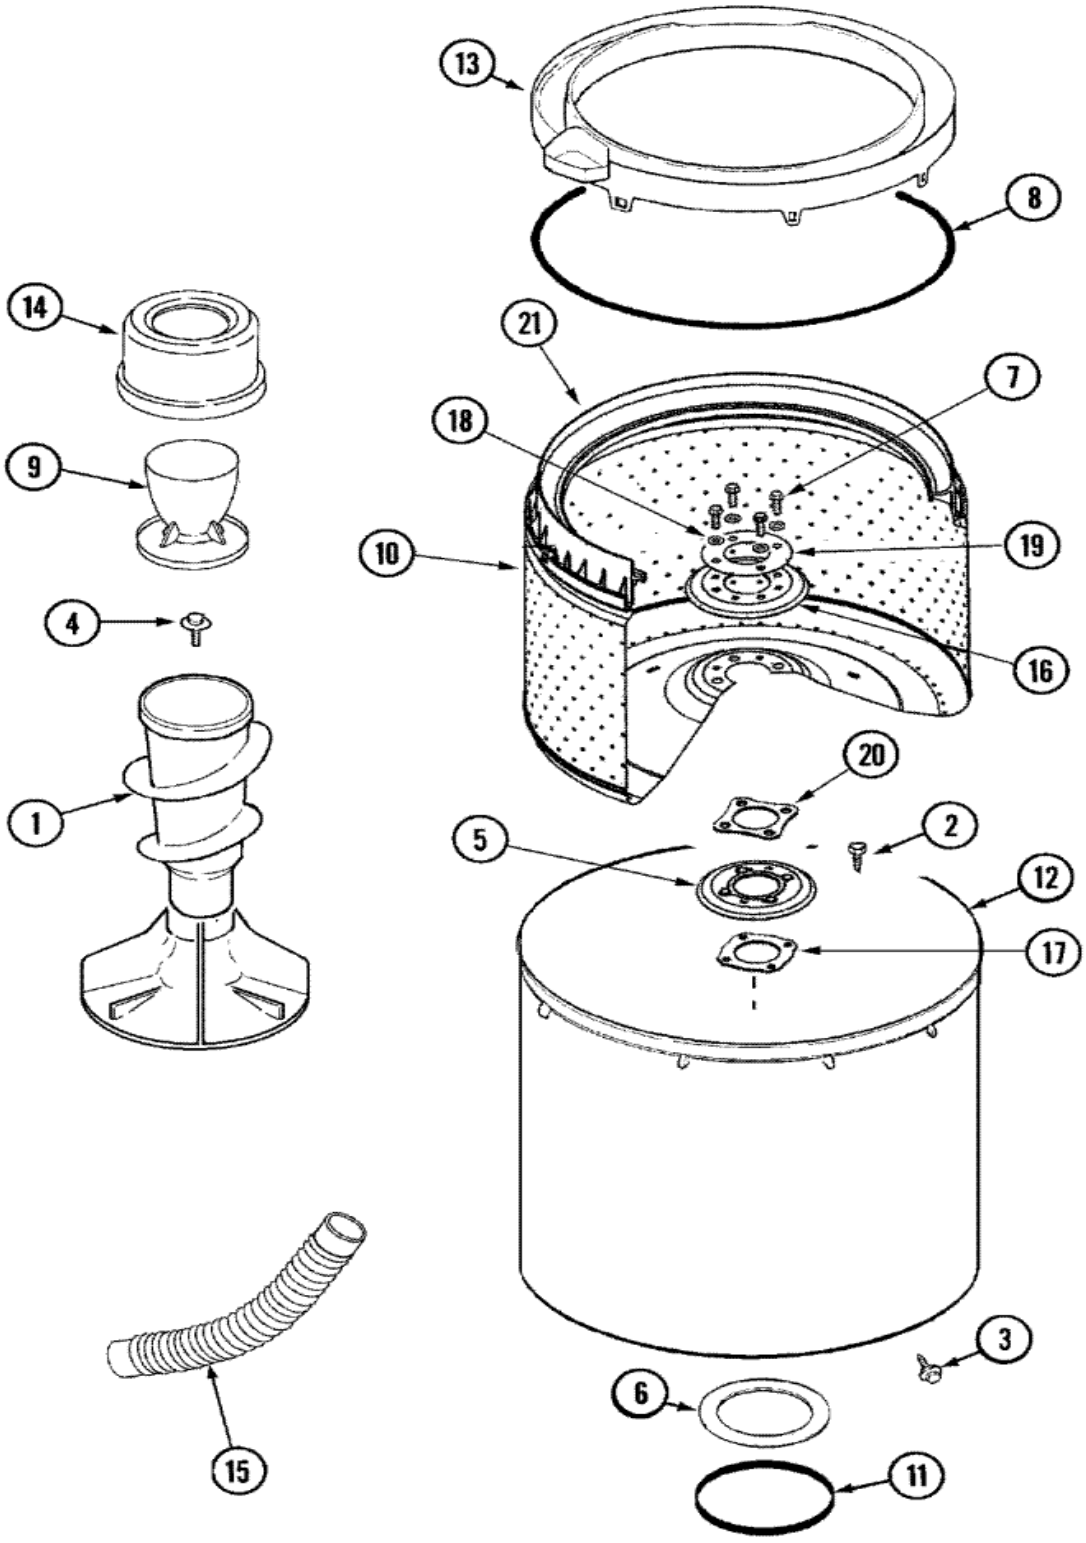

MAV8600AWW TRANSMISION

MAV8600AWW TRANSMISION

1	25-7941	``O`` RING
2	21001065	SCREW, No.10-24X.50 HXNIBHD (S/P)
3	12002213	KIT, PULLEY & DUST CAP
4	12002213	CAM REPLACEMENT KIT
5	21001533	SEAL NUT ASSEMBLY
6	35-2082	WASHER, 1.25ODX.530IDX.062
6	35-2132	WASHER, 1.25ODX.530IDX.032
7	21002237	BASKET HUB ASSEMBLY
8	25-7854	RING, RETAINING
9	21002237	TUB SEAL ASSEMBLY
10	35-2205	BEARING, SPIN
11	207843	SEAL, TRANSMISSION HOUSING(LIP)
12	12001562	HOUSING/LWR.BEARING ASSY.
12	35-2205	BEARING, SPIN
13	21001518	SUPPORT, TUB (S/P)
14	21001532	BRACE, TUB (S/P)
15	25-7895	SCREW, SUSP HSG TO LWR BRG ASY (S/P)
16	21001163	HOUSING, SUSPENSION (S/P)
17	35-2017	RETAINER, BRAKE SPRING
18	21001910	SPRING, BRAKE
19	25-7930	SCREW 5/16-18X3/4 (S/P)
20	21001509	SCREW, HIGH PERFORMANCE PLASTIC (S/P)
21	21002010	BRAKE ROTOR & LINING ASSY
22	21002026	SNUBBER
23	35-6918	STATOR, BRAKE
24	12002213	THRUST BEARING KIT
25	21001867	HT TRANS S
26	21002237	HOUSING/BEARING ASSY.
27	33-7224N	TUB SEAL/HUB ASSY (HT TRANS)

MAV8600AWW TINA

MAV8600AWW TINA

1	22004042	ASSY, AUGER & AGITAT (ASPK-ATL)
2	21001510	SCREW (S/P)
3	25-7953	SCREW (S/P)
4	25-7948	SCREW, AGITATOR RETENTION (S/P)
5	22003433	RING, INSULATING BOTTOM W/SEAL (S/P)
6	35-3686	GASKET, TUB TO HOUSING (S/P)
7	22003647	BOLT, SHOULDER, THREAD CUTTING (S/P)
8	35-2328	SEAL, TUB TOP (S/P)
9	22004336	DISPENSER, (ATLANTIS ONLY) (S/P)
10	22003459	SPINNER, STAINLESS(ASPK-VERTI) (S/P)
11	35-2978	SEAL, TUB/HOUSING (S/P)
12	22002742	TUB, OUTER (S/P)
13	22003459	SPINNER TOP (S/P)
14	22004336	DISPENSER, (ATLANTIS ONLY) (S/P)
15	22003285	HOSE, TUB TO PUMP
16	22003378	RING, TOP INSULATING (S/P)
17	22003434	GASKET, HUB/BOTTOM ISOLATOR (S/P)
18	22003430	WASHER, NYLON (S/P)
19	22003431	WASHER, STAINLESS STEEL FLAT (S/P)
20	22003595	GASKET, BOTTOM ISOLATOR (S/P)
21	22003459	SPINNER, STAINLESS(ASPK-VERTI) (S/P)
22	22004398	BLOCK, TUB (ATL) (S/P)