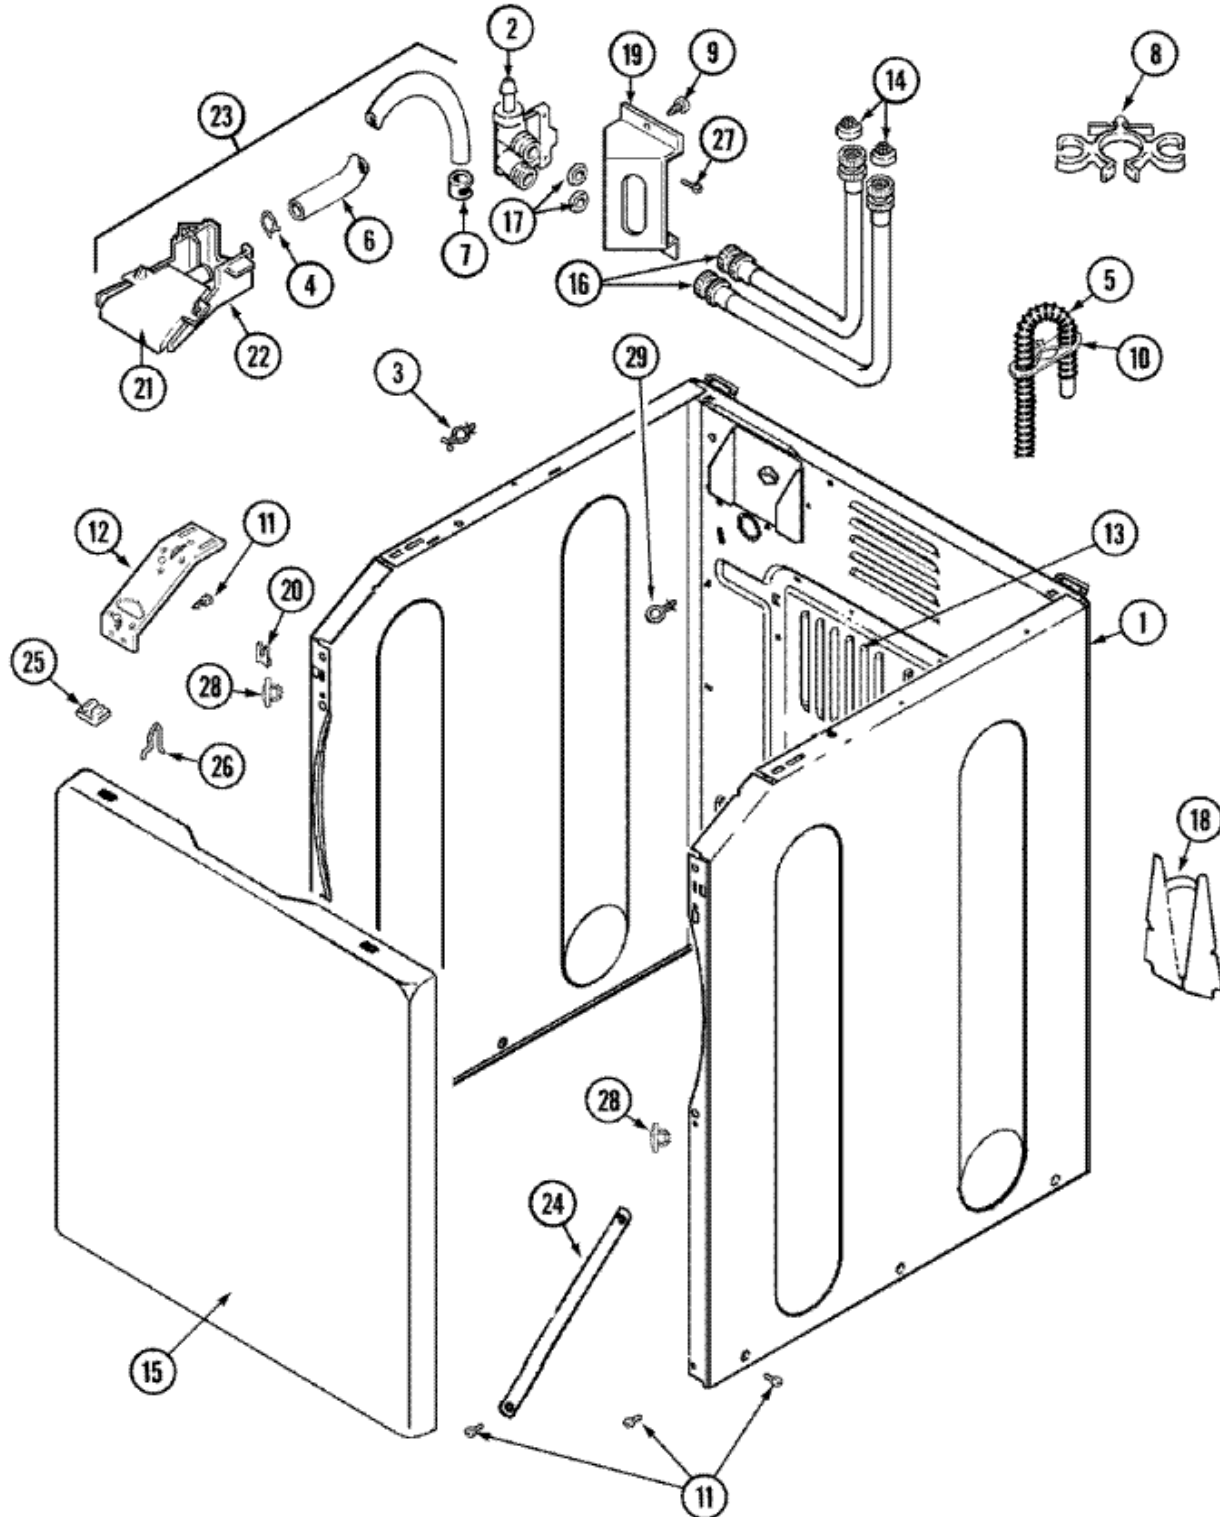

27	22003285	HOSE, TUB TO PUMP
28	35-3507	FOOT & PAD ASSY (S/P)
29	Y25-7951	WASHER, SUSPENSION HOOK (S/P)
30	22003483	BELT, DRIVE
31	25-7830	SPACER
32	22002239	CLIP, LOWER FRONT PANEL (S/P)
32	33002190	SCREW (No.10-3/8``) (S/P)
32	692771	U-NUTS, TINNEMAN (FRT PNL) (S/P)
33	22002782	PAD, FOAM (SOUND DAMPENER) (S/P)

Distribuidor Autorizado

SurteRápido.com

Venta de Refacciones
Electrodomesticas

MAV8600AWW GABINETE