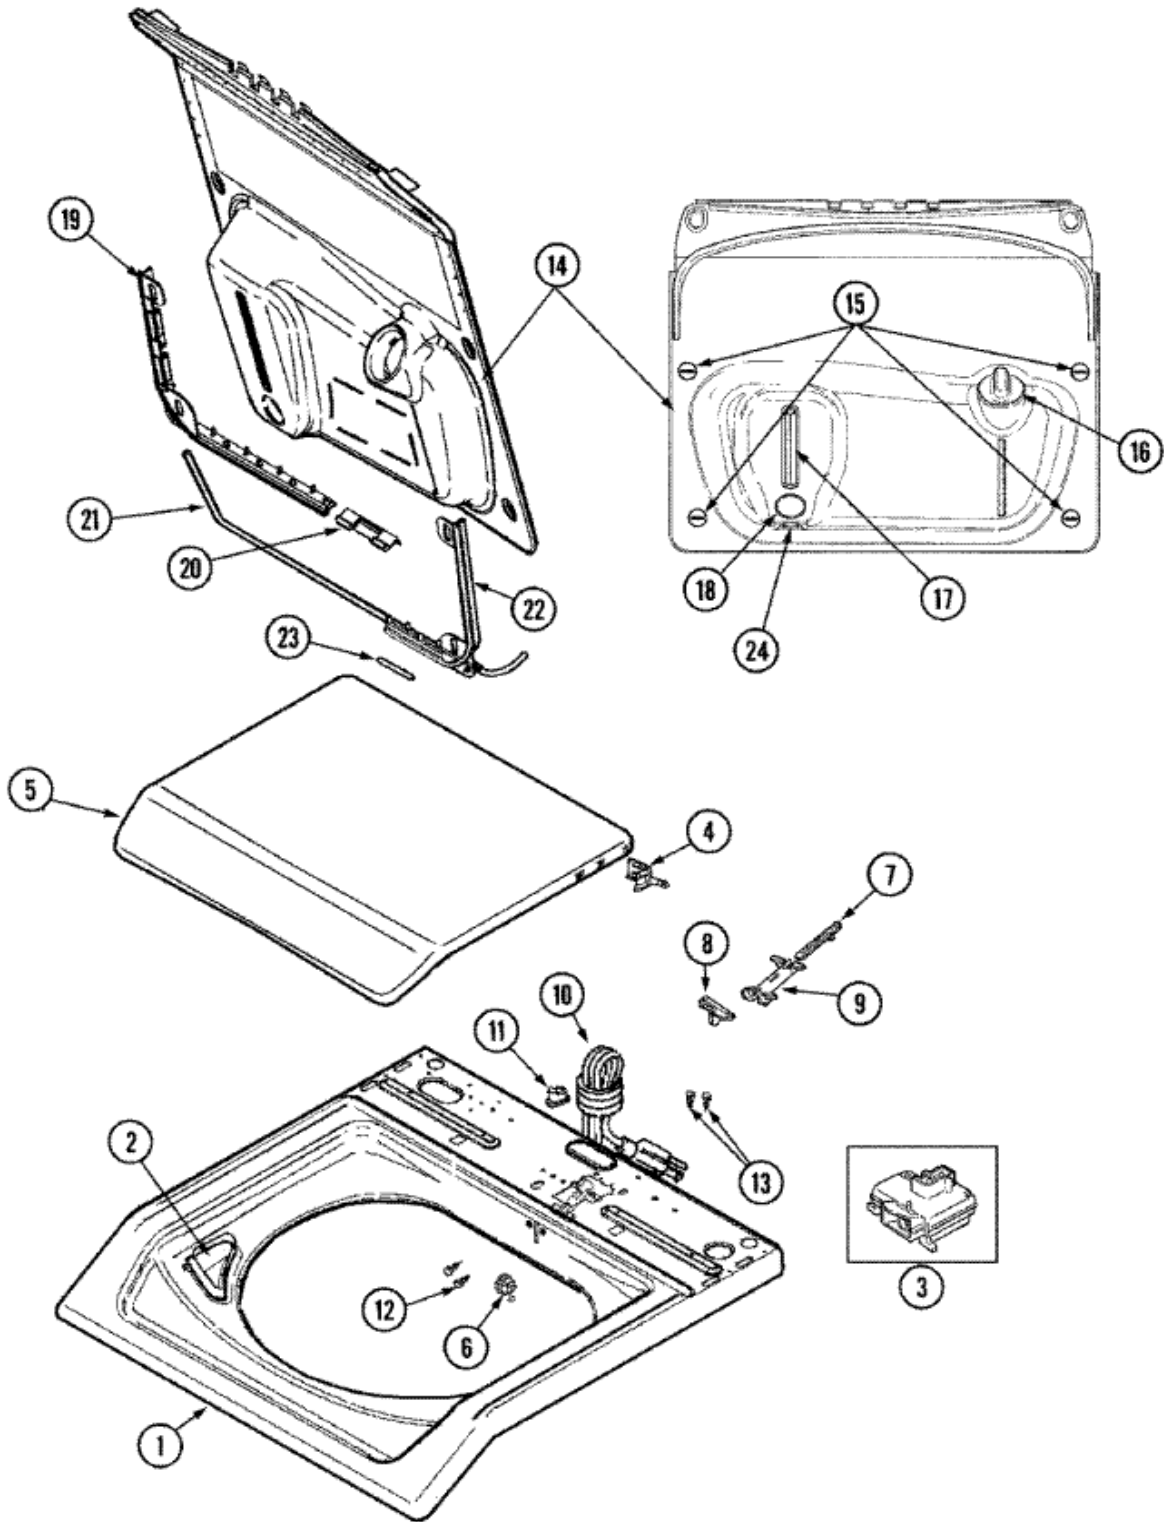

MAV8600AWW TABLERO

MAV8600AWW TABLERO

1	22001664	TIMER KNOB INSERT/CAP (WHT)
2	22002997	PIN, LOCKING
3	22002996	KNOB, TIMER (GRY)
4	22002995	SKIRT, TIMER KNOB (WHT)
5	22002999	SWITCH (4 BUTTON TEMP) (WHT) (S/P)
6	22003382	HARNESS, MAIN (S/P)
7	22003507	PANEL, CONTROL (WHT) (S/P)
8	22002925	SCREW (S/P)
8	27001110	CONSOLE (WHT) (S/P)
9	22003461	PAD, PRESSURE SWITCH (S/P)
9	22002705	SWITCH, PRESSURE (S/P)
10	22003000	SWITCH (4 BUTTON OPTION) (WHT) (S/P)
11	22003422	AIR DOME HOSE (S/P)
12	22001788	BUTTON, SWITCH (WHT-END) (S/P)
12	22001789	BUTTON, SWITCH (WHT-MDL) (S/P)
13	22003500	TIMER
14	22002529	DESCONTINUADO
14	Y22002339	SCREW (S/P)
15	22003003	BRACKET, ATC / TIMER (S/P)
16	22003617	BOARD, CONTROL
17	22001948	LENS, INDICATOR LIGHT (S/P)
17	903115	LOCK LIGHT (S/P)
18	22002814	SWITCH, 4 BUTTON OPTION / BSQ (S/P)
19	22002815	DESCONTINUADO
20	22002720	DESCONTINUADO

MAV8600AWW TAPA

MAV8600AWW TAPA

1	22004095	HINGE, PLASTIC
1	22002739	COVER, TOP (WHT) (S/P)
1	22003468	COVER, TOP (WHT-ASPKD) (S/P)
2	22002835	CUP, BLEACH (WHT) (S/P)
3	12001908	SWITCH, LID
4	22002751	HINGE PIN (WHT) (S/P)
5	22002872	LID, WASHER (WHT-W/MEDALLION) (S/P)
6	22002753	BUSHING, HINGE (S/P)
7	22002754	PLUNGER (S/P)
8	22003941	CAM, LID (WHT)
9	22002757	GUIDE TUBE (S/P)
10	22003061	CORD, POWER (AS WRAPPED) (S/P)
11	2-11881	GROMMET, CORD
12	2016090	SCREW, LID SWITCH TO BRACKET (S/P)
13	Y705026	SCREW (S/P)
14	22003796	UPGRADE KIT, DOSING LID (S/P)
14	22003797	DOSING LID ASSY. (S/P)
15	22002774	LOCK, TWIST (S/P)
16	22002775	CAP (S/P)
17	22002776	SLIDER, SIGHT GLASS (S/P)
18	22002777	PLUNGER VALVE ASSEMBLY (S/P)
19	22002771	RETAINER, TORSION ROD (LT) (S/P)
20	22002772	SUPPORT, CTR. (TORSION ROD) (S/P)
21	22002842	TORSION ROD (S/P)
22	22002843	RETAINER, TORSION ROD (RT) (S/P)
23	22002844	BEARING, TORSION ROD (S/P)
24	22002779	RETAINER, PLUNGER VALVE (CLIP) (S/P)