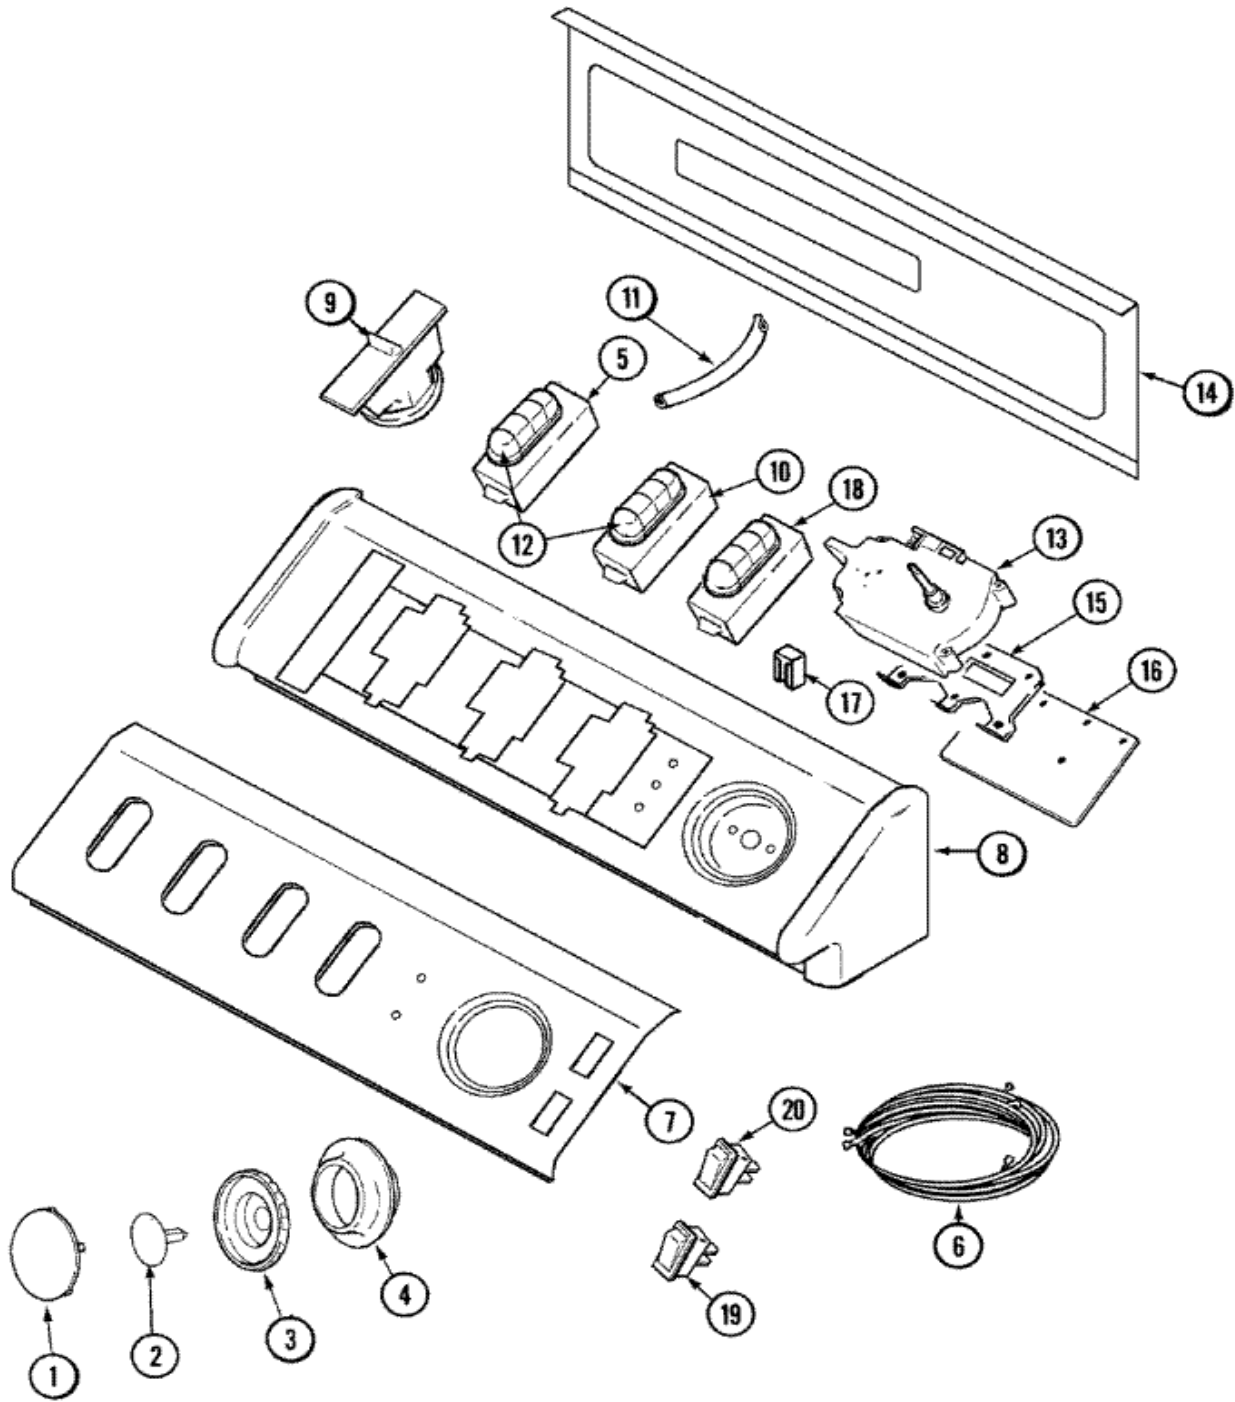

24	22002965	HOLE PLUG (S/P)
25	22001995	SCREW (S/P)
26	25-7220	CLIP, CABINET TOP (S/P)
27	22003086	CLIP, AIR DOME HOSE (S/P)
28	33001245	DESCONTINUADO
28	Y013783	GASKET, INLET HOSE (S/P)
28	22002960	STRAINER, WASHER INLET (S/P)
28	35-2890	CABLE TIE (S/P)
28	33002388	WASHER (HDWR PKG) (S/P)

MAV8600AWW TABLERO