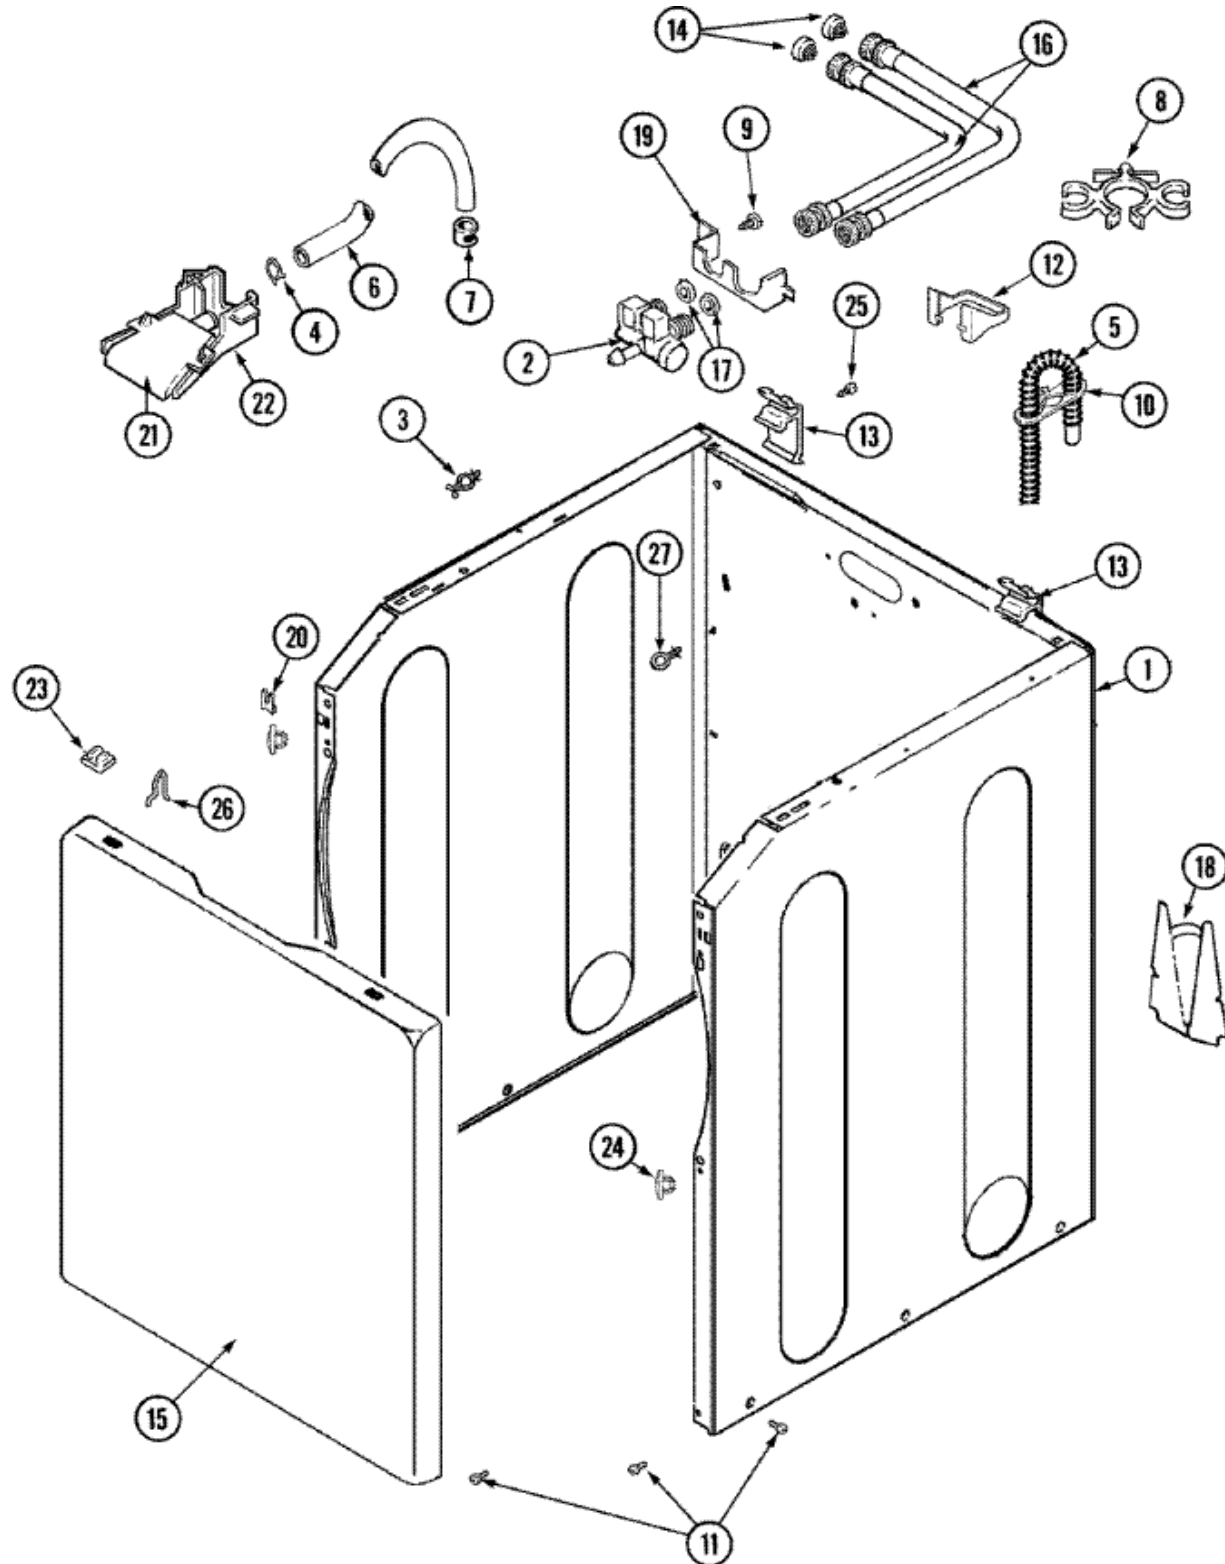

Distribuidor Autorizado

SurteRápido.com

Venta de Refacciones
Electrodomesticas

MAV8600AWW GABINETE