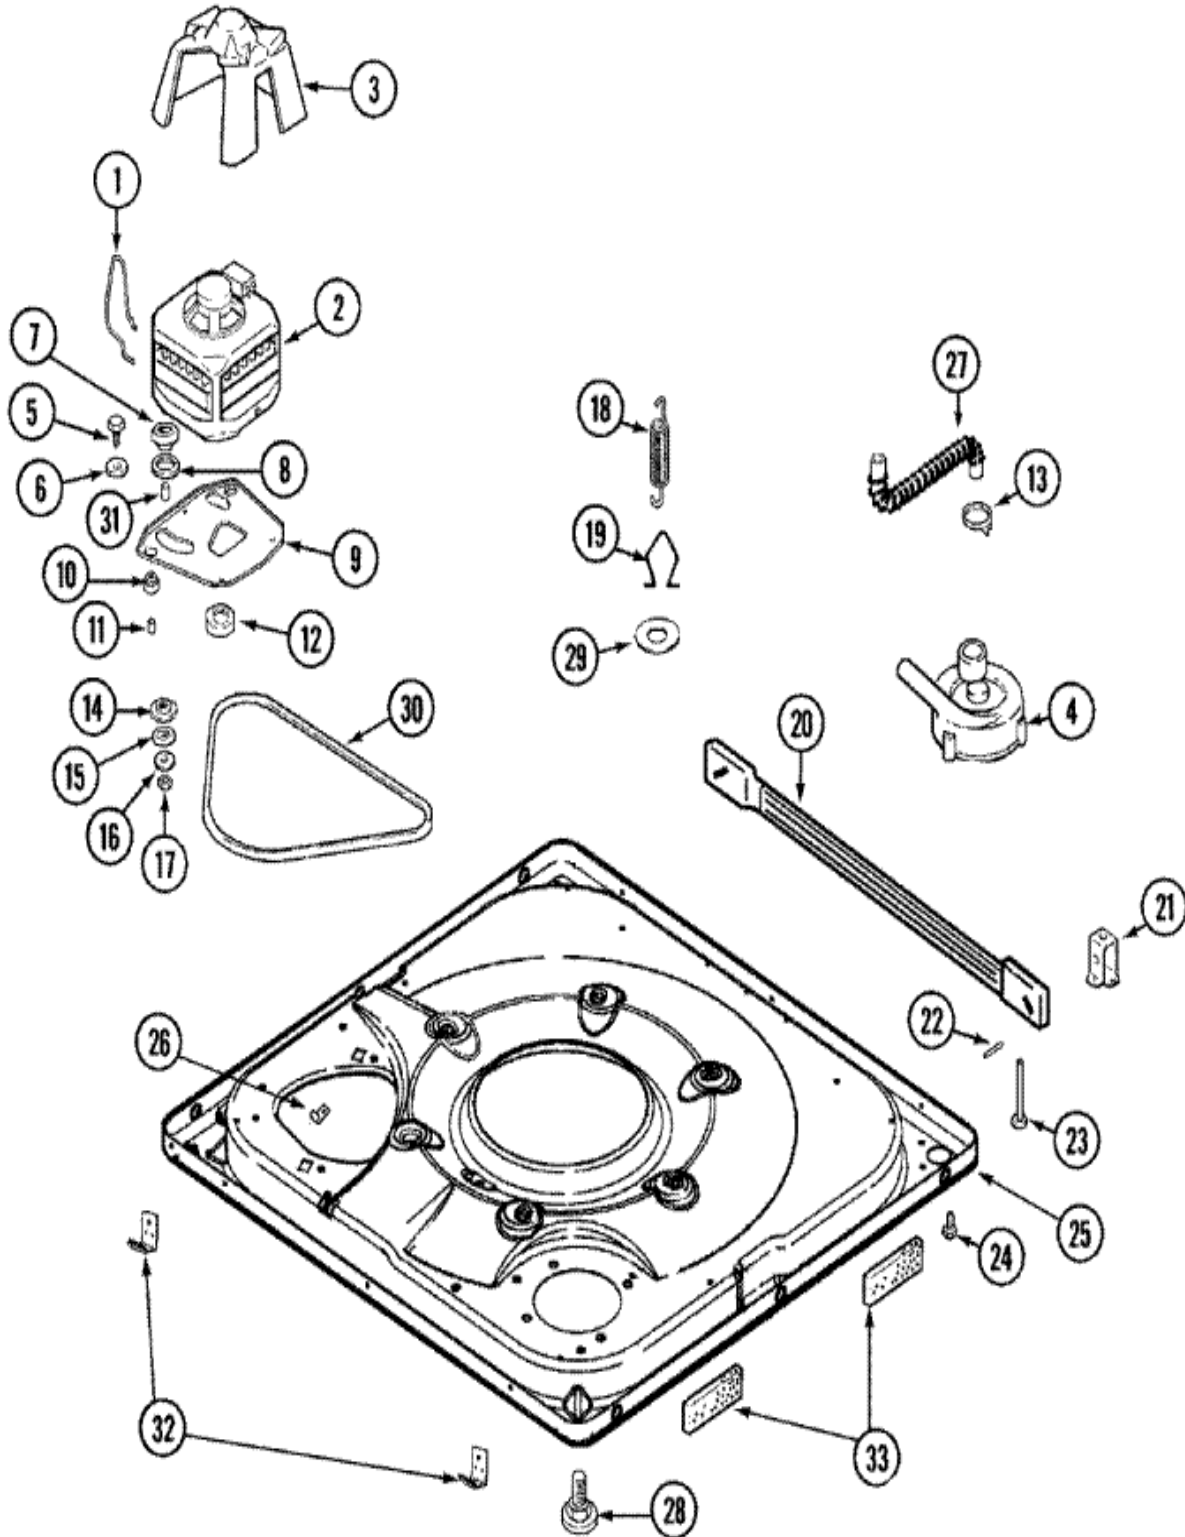

Distribuidor Autorizado

SurteRápido.com

Venta de Refacciones
Electrodomesticas

MAV8600AWW BASE

MAV8600AWW BASE

1	22004376	SPRING, MOTOR PIVOT
2	21001950	MOTOR & PULLEY ASSY.
3	22002721	SHIELD, MOTOR (S/P)
3	33002190	SCREW (No.10-3/8``) (S/P)
4	21001906	PUMP ASSEMBLY
4	22003438	SLEEVE, PUMP (ATL) (S/P)
4	22004055	SCREW HEX HD PUMP TO BASE (S/P)
5	25-7833	SCREW (S/P)
6	25-7834	WASHER (S/P)
7	33-9946	ISOLATOR, MOTOR
8	35-3570	WASHER, MOTOR PIVOT (S/P)
9	35-2065	PAD, MOTOR PLATE (S/P)
9	21001783	PLATE, MOTOR
10	35-3646	ISOLATOR, MOTOR PLATE (S/P)
10	22004348	SLIDE, MOTOR PIVOT (S/P)
11	25-7831	SPACER (S/P)
12	3988894	PULLEY
13	22002853	CLAMP, HOSE (S/P)
14	35-3571	SLIDE, MOTOR PIVOT (S/P)
15	33-9967	WASHER, MOTOR ISOLATOR (S/P)
16	25-7047	WASHER, FLAT (S/P)
17	21002009	NUT, MOTOR PLATE ASY TO MOTOR (S/P)
18	21001598	SPRING, SUSPENSION
19	21001166	HOOK, SUSPENSION SPRING
20	21001881	BAR, STABILIZER
21	35-2046	BRACKET, STABILIZER
22	35-2052	PIN, STABILIZER
23	22004469	FOOT PAD ASSY. (REAR)
24	33002190	SCREW (No.10-3/8``) (S/P)
25	22002841	BASE
25	22003390	BASE (AS PACKED) (S/P)
25	22002781	PAD, SOUND DEFLECTOR (BASE) (S/P)
26	25-7845	SPEEDNUT (S/P)