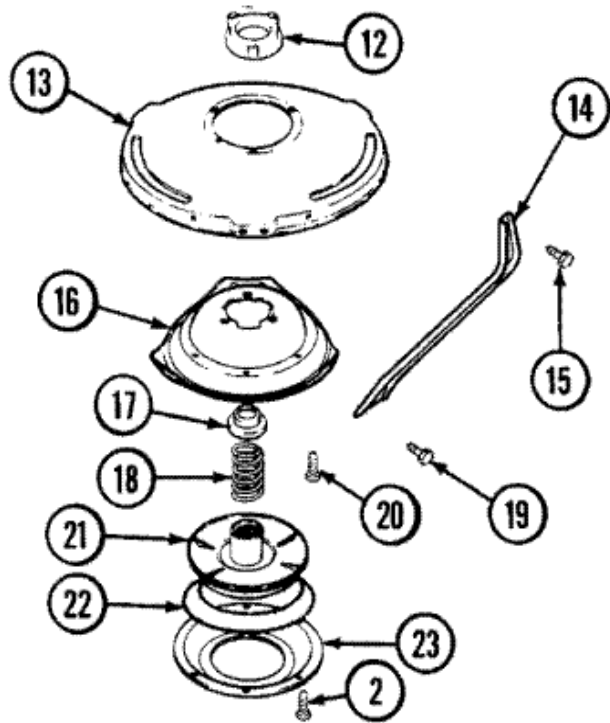

MAV8600AWW TRANSMISION