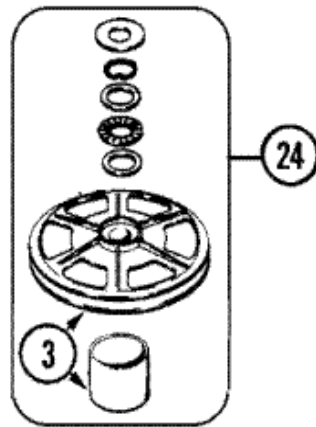

MAV8600AWW TRANSMISION