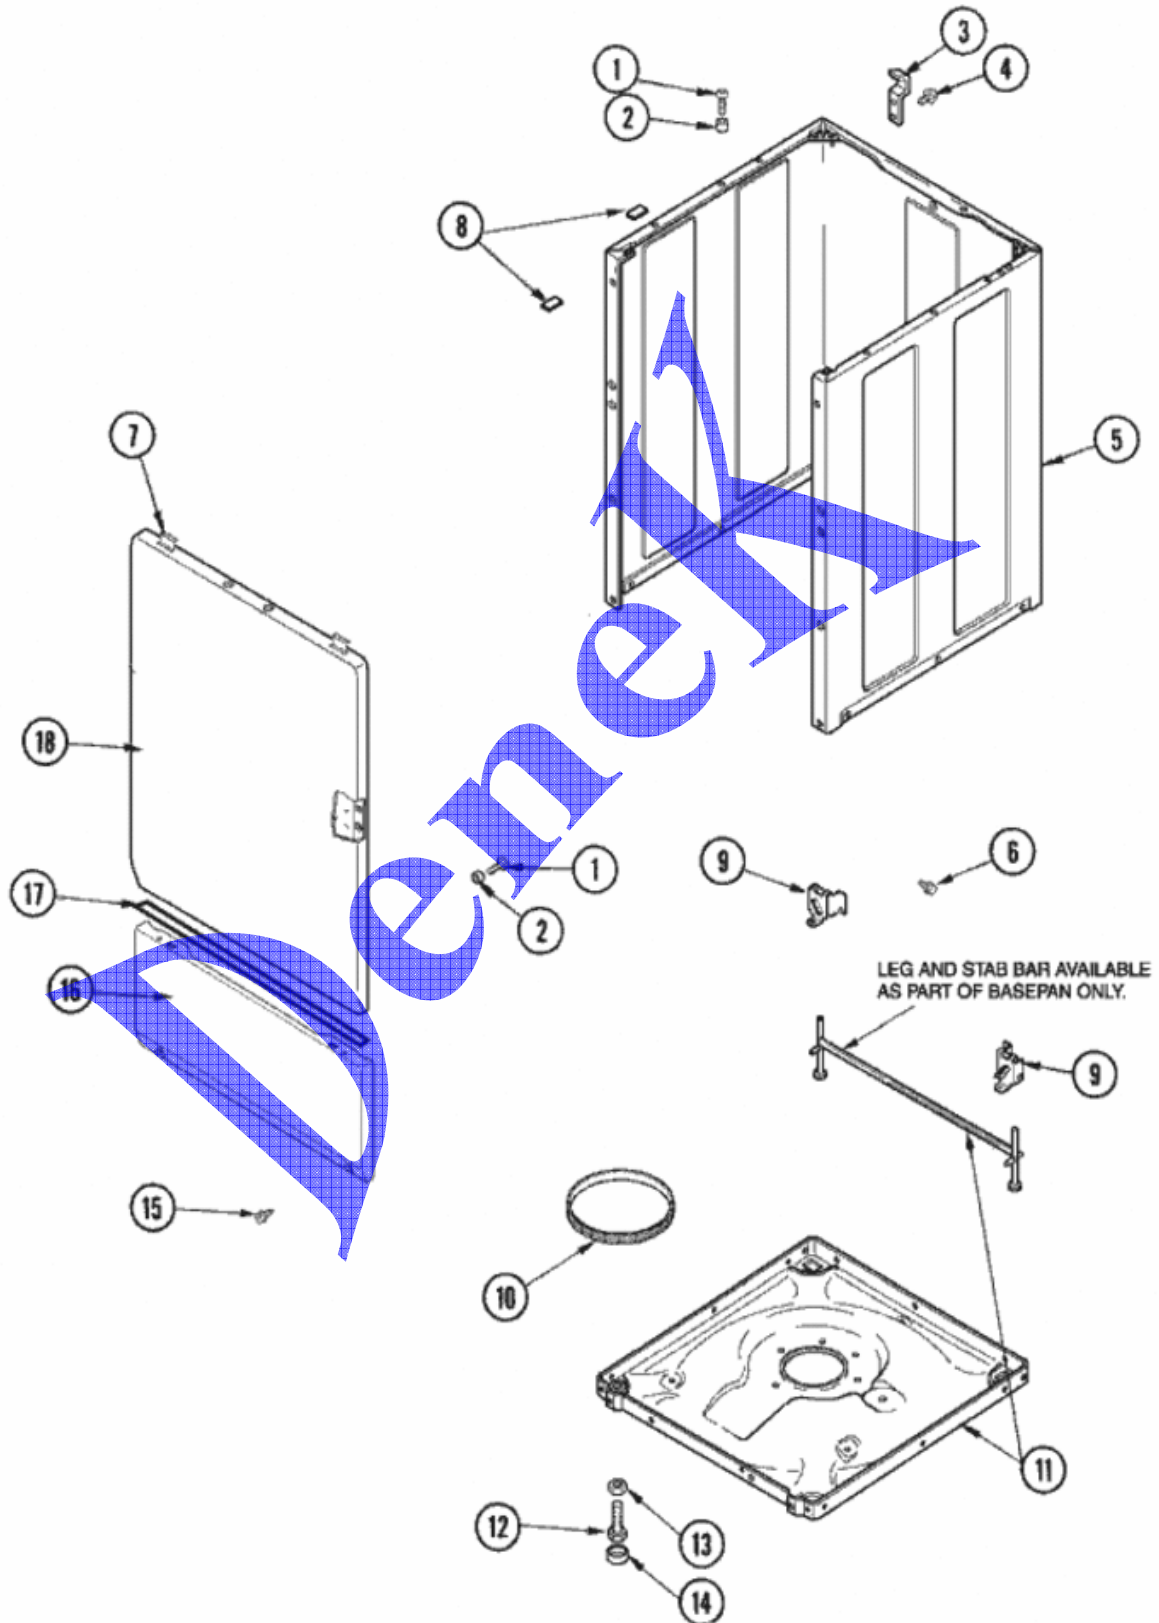

LAVADORA MAYTAG MOD. NAV8800EWW

BASE Y GABINETE

LAVADORA MAYTAG MOD. NAV8800EWW

BASE Y GABINETE

1	32671	SCREW, TAPPING
2	505187	LOCATOR, PANEL
3	500003	HINGE, TOP
4	40064801	SCREW, 10B-16X1/4
5	40076402WP	CABINET, DRYER & WASHER (WHT)
6	40038201	SCREW, 12BX1/2No.10 HX
7	501086	SCREW, 8B-18X3/8 SLT
7	56080	CLIP, SPRING
8	Y56128	PAD, BUMPER
9	40031501	BRACKET, SELF LEVELING
10	40037401	RING, FRICTION
11	27001084	BASE & LEVELING ASSEMBLY
12	40039001	LEG, LEVELING
13	40038101	NUT, LEG
14	40016001	FOOT, RUBBER
15	40034101	SCREW, No.12BX1/2
16	37001074	PANEL, ACCESS (GRAY)
17	40083101	TAPE, FOAM
18	40035401WP	PANEL, FRONT (WHT)
18	22001817	SHEET, SOUND DAMPER (FT. PNL)

LAVADORA MAYTAG MOD. NAV8800EWW

PANEL DE CONTROL

LAVADORA MAYTAG MOD. NAV8800EWW

PANEL DE CONTROL

1	27001085	CONSOLE (GRAY)
2	33001855	SCREW (HEX HEAD)
2	27001050	FACIA GROUND WIRE ASSEMBLY
2	27001210	FACIA
3	27001087	KNOB, CAP (WHT)
4	27001127	SWITCH, PRESSURE
5	27001106	TIMER
6	27001051	BACK PANEL, HOOD/CONSOLE
7	22001794	SWITCH, ROTARY (2 POS)
8	27001197	SWITCH, TEMPERATURE (4 POS)
9	27001090	KNOB, TIMER (BLUE-GRAY)
10	27001092	SKIRT, TIMER KNOB
10	22002997	PIN, LOCKING
11	27001091	KNOB, SELECTOR (BLUE-GRAY)
12	33001623	BUZZER, NON-ADJUSTABLE
13	27001103	SWITCH, ROTARY (2 POS)
14	22003981	SWITCH, MOMENTARY ROCKER (WHT)
15	27001208	CONTROL, ATC BOARD
16	27001142	CORD, POWER (LEAD-IN)