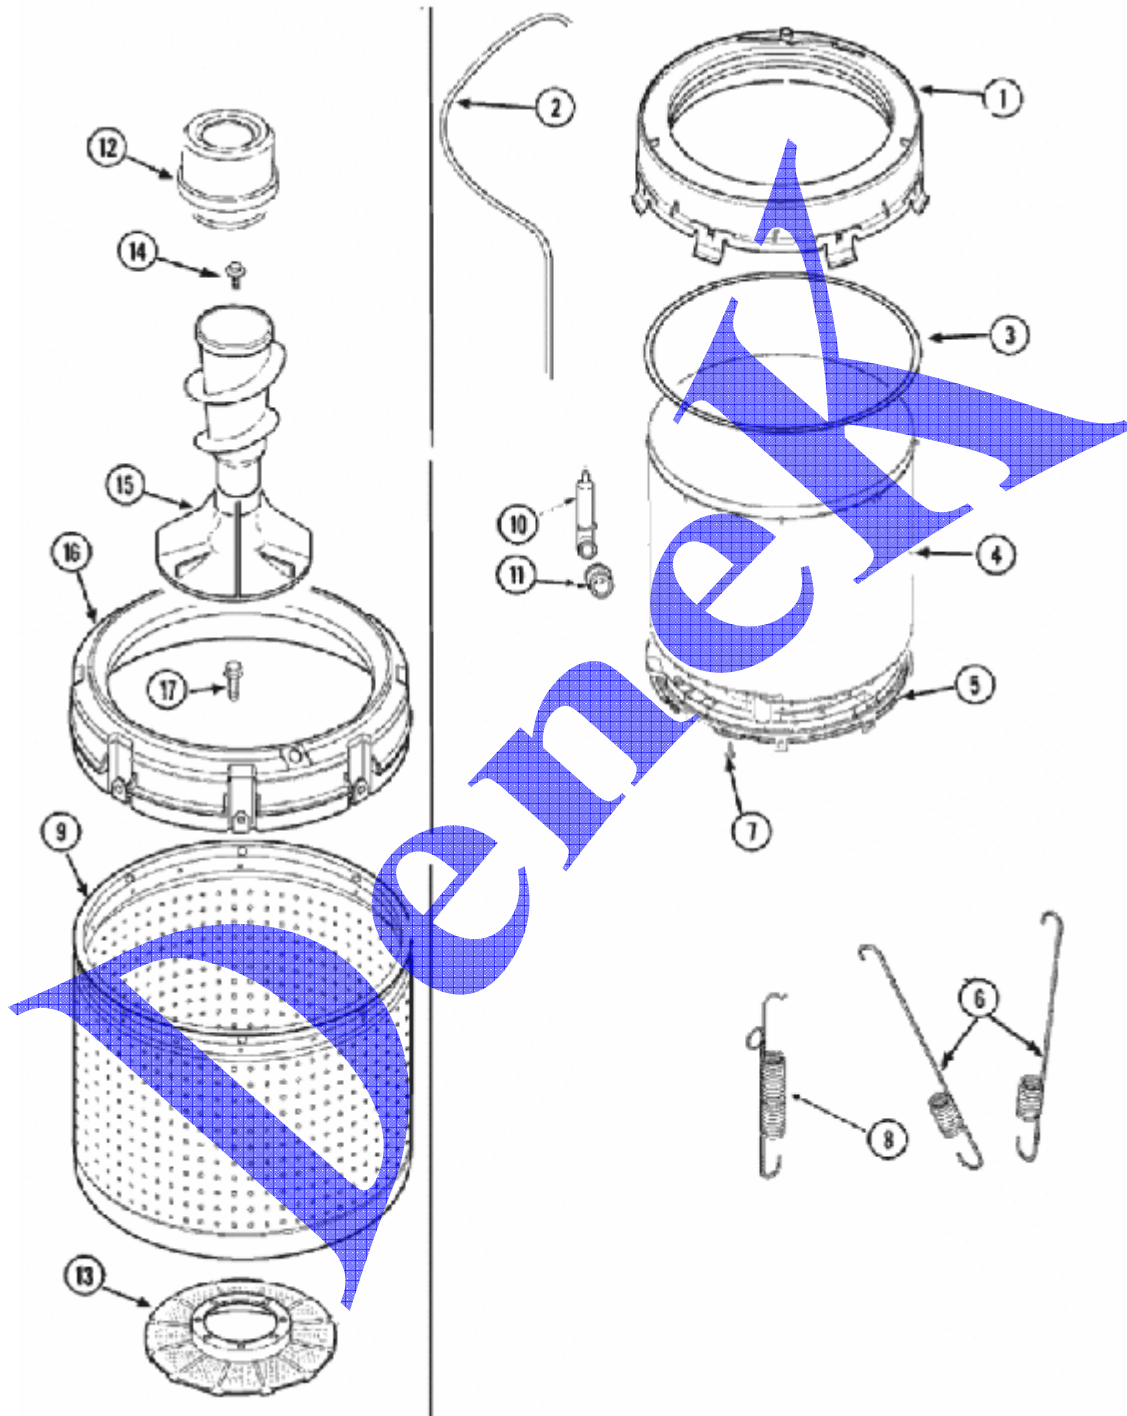

LAVADORA MAYTAG MOD. NAV8800EWW

TINA

LAVADORA MAYTAG MOD. NAV8800EWW

TINA

1	27001097	DISPENSER, FABRIC (GRAY)
2	22004042	AGITATOR/AUGER ASSY (AS PK)
3	27001195	COVER, OUTER TUB W GASKET
4	27001194	TUBING, PVC 26"
5	27001130	SEAL, TUB COVER
6	27001052	BALANCE RING
7	Y2201200	TUB, SS INNER W/O L/F HOLES -S
8	40008501	ASSEMBLY, PRESSURE BULB
9	40037801	GROMMET
10	40111001P	TUB, PLASTIC OUTER
11	40001102	BOTTOM, OUTER TUB
11	27001067	BOTTOM, OUTER TUB
11	40128701	SCREW, 5/16-18 X .50
11	40015401	SEAL-HEAD
12	27001222	GASKET, FOAM
13	27001025	SPRING, COUNTERWEIGHT
14	Y37001124	SPRING, TALL TUB
15	25-8004	SCREW, AGITATOR RETENTION
16	Y2201470	SCREW (W/LOCTITE)
17	40064301	SCREW, 1/4-15X3/4 HEX

LAVADORA MAYTAG MOD. NAV8800EWW

TINA Y AGITADOR

LAVADORA MAYTAG MOD. NAV8800EWW

TINA Y AGITADOR

1	27001195	COVER, OUTER TUB W GASKET
2	27001194	TUBING, PVC 26"
3	27001130	SEAL, TUB COVER
4	40111001P	TUB, PLASTIC OUTER
5	27001067	BOTTOM, OUTER TUB
6	27001026	SPRING, TALL TUB
7	40064301	SCREW, 1/4-15X3/4 HEX
8	27001025	SPRING, COUNTERWEIGHT
9	40000801	ASSEMBLY, WASH TUB S.S
10	40008501	ASSEMBLY, PRESSURE BULB
11	40037801	GROMMET
12	27001097	DISPENSER, FABRIC (GRAY)
13	40008001	FILTER, LINT
14	25-8004	SCREW, AGITATOR RETENTION
15	22004042	AGITATOR/AUGER ASSY (AS PK)
16	27001052	BALANCE RING
17	40063301	SCREW, 5/16-18X7/8 HX