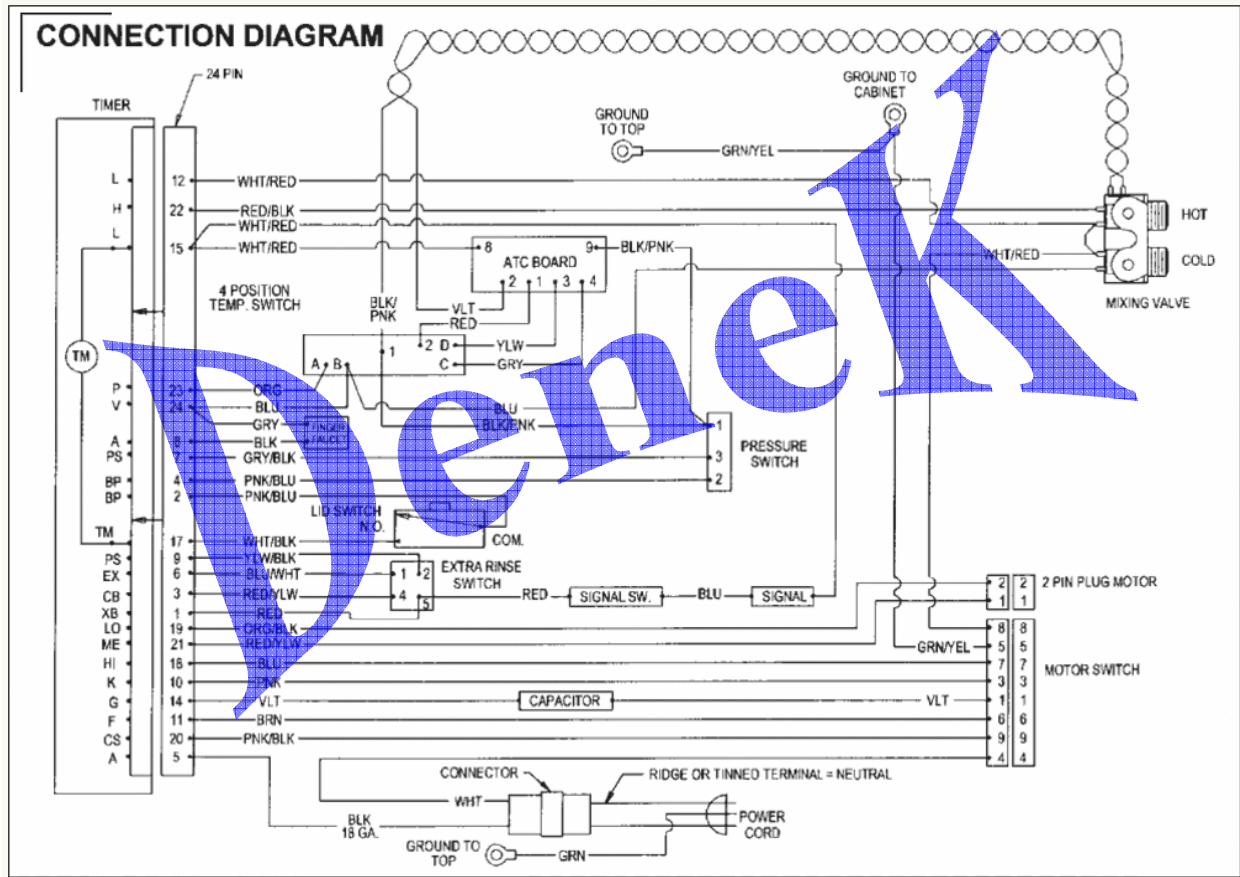

LAVADORA MAYTAG MOD. NAV8800EWW

TINA Y AGITADOR

1	27001195	COVER, OUTER TUB W GASKET
2	27001194	TUBING, PVC 26"
3	27001130	SEAL, TUB COVER
4	40111001P	TUB, PLASTIC OUTER
5	27001067	BOTTOM, OUTER TUB
6	27001026	SPRING, TALL TUB
7	40064301	SCREW, 1/4-15X3/4 HEX
8	27001025	SPRING, COUNTERWEIGHT
9	40000801	ASSEMBLY, WASH TUB S.S
10	40008501	ASSEMBLY, PRESSURE BULB
11	40037801	GROMMET
12	27001097	DISPENSER, FABRIC (GRAY)
13	40008001	FILTER, LINT
14	25-8004	SCREW, AGITATOR RETENTION
15	22004042	AGITATOR/AUGER ASSY (AS PK)
16	27001052	BALANCE RING
17	40063301	SCREW, 5/16-18X7/8 HX

LAVADORA MAYTAG MOD. NAV8800EWW

DIAGRAMA ELECTRICO

1

15003507

WIRING INFORMATION