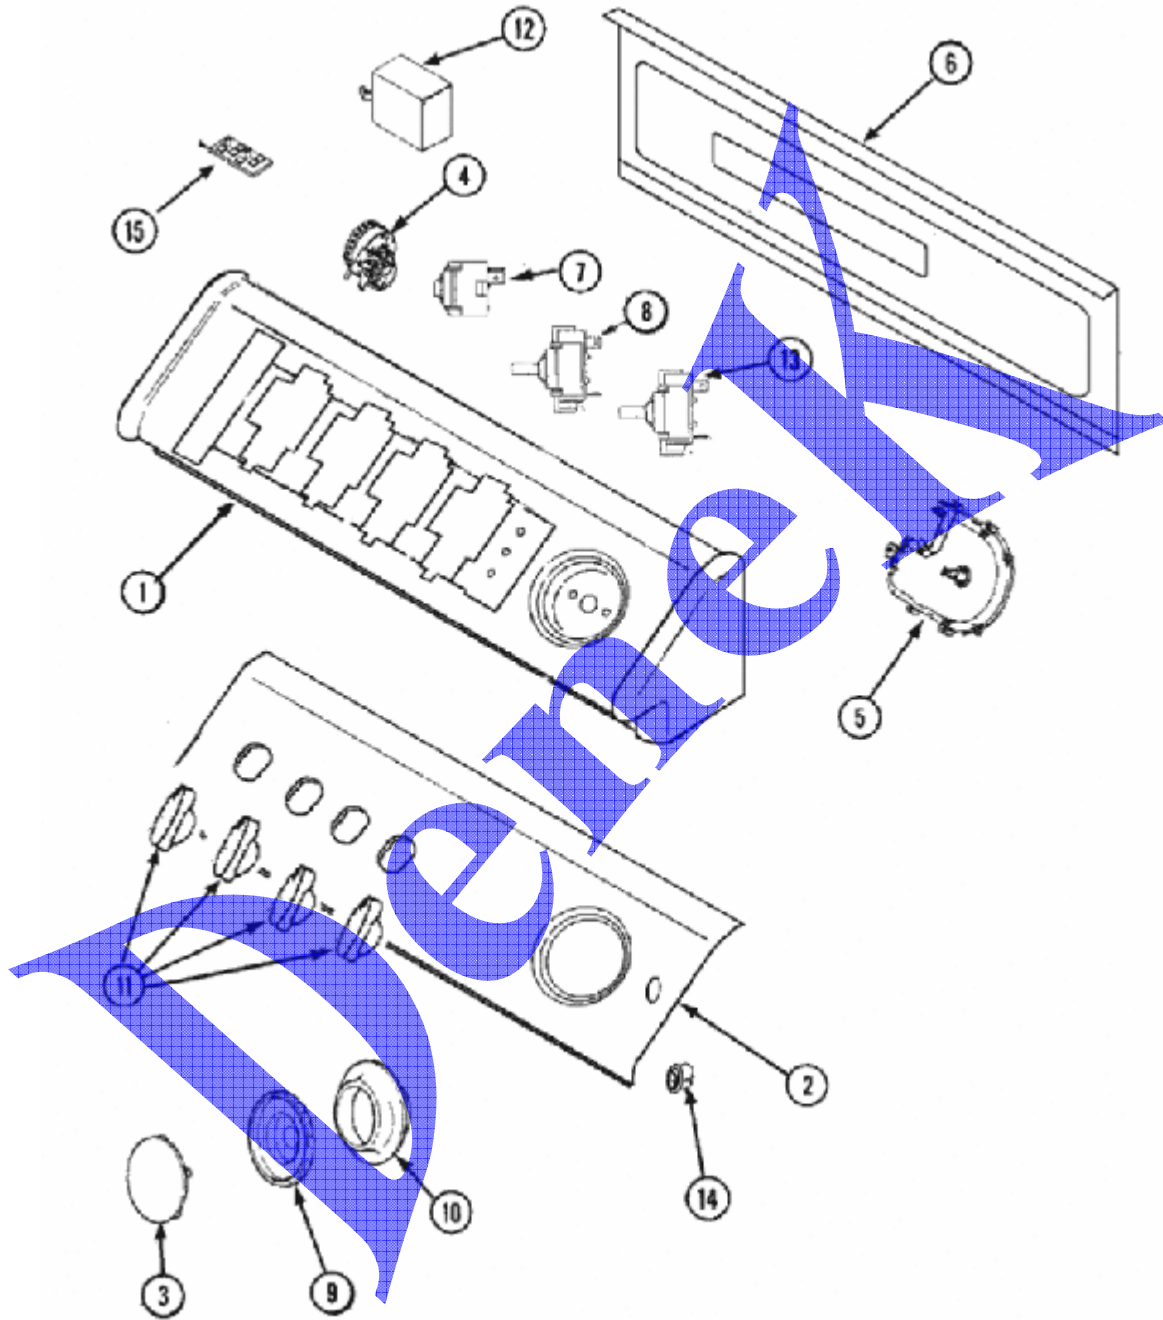

LAVADORA MAYTAG MOD. NAV8800EWW

BASE Y GABINETE

LAVADORA MAYTAG MOD. NAV8800EWW

BASE Y GABINETE

1	32671	SCREW, TAPPING
2	505187	LOCATOR, PANEL
3	500003	HINGE, TOP
4	40064801	SCREW, 10B-16X1/4
5	40076402WP	CABINET, DRYER & WASHER (WHT)
6	40038201	SCREW, 12BX1/2No.10 HX
7	501086	SCREW, 8B-18X3/8 SLT
7	56080	CLIP, SPRING
8	Y56128	PAD, BUMPER
9	40031501	BRACKET, SELF LEVELING
10	40037401	RING, FRICTION
11	27001084	BASE & LEVELING ASSEMBLY
12	40039001	LEG, LEVELING
13	40038101	NUT, LEG
14	40016001	FOOT, RUBBER
15	40034101	SCREW, No.12BX1/2
16	37001074	PANEL, ACCESS (GRAY)
17	40083101	TAPE, FOAM
18	40035401WP	PANEL, FRONT (WHT)
18	22001817	SHEET, SOUND DAMPER (FT. PNL)

LAVADORA MAYTAG MOD. NAV8800EWW

PANEL DE CONTROL

LAVADORA MAYTAG MOD. NAV8800EWW

PANEL DE CONTROL

1	27001085	CONSOLE (GRAY)
2	33001855	SCREW (HEX HEAD)
2	27001050	FACIA GROUND WIRE ASSEMBLY
2	27001210	FACIA
3	27001087	KNOB, CAP (WHT)
4	27001127	SWITCH, PRESSURE
5	27001106	TIMER
6	27001051	BACK PANEL, HOOD/CONSOLE
7	22001794	SWITCH, ROTARY (2 POS)
8	27001197	SWITCH, TEMPERATURE (4 POS)
9	27001090	KNOB, TIMER (BLUE-GRAY)
10	27001092	SKIRT, TIMER KNOB
10	22002997	PIN, LOCKING
11	27001091	KNOB, SELECTOR (BLUE-GRAY)
12	33001623	BUZZER, NON-ADJUSTABLE
13	27001103	SWITCH, ROTARY (2 POS)
14	22003981	SWITCH, MOMENTARY ROCKER (WHT)
15	27001208	CONTROL, ATC BOARD
16	27001142	CORD, POWER (LEAD-IN)