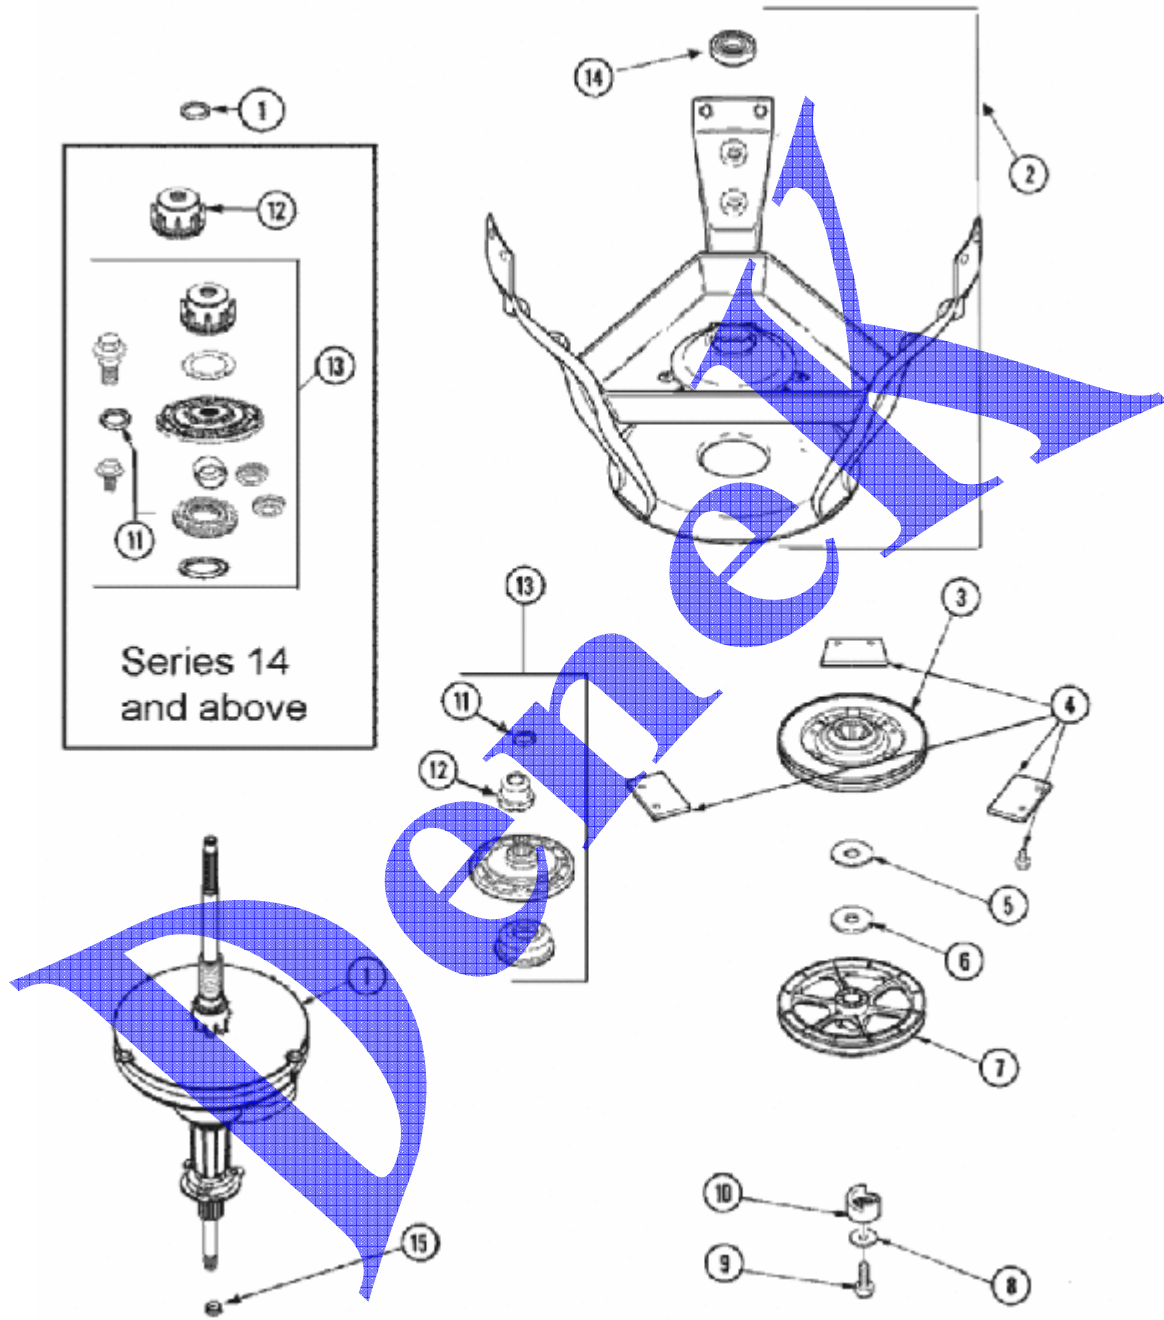

LAVADORA MAYTAG MOD. NAV8800EWW

INTERRUPTOR DE LA TAPA Y PUERTA

LAVADORA MAYTAG MOD. NAV8800EWW

INTERRUPTOR DE LA TAPA Y PUERTA

1	27001093	LID (WHT W/INSTRUCTIONS)
1	27001129	MEDALLION
2	40034901	LID SWITCH ASSEMBLY
3	501086	SCREW, 8B-18X3/8 SLT
4	40038001	BUMPER
5	40039201	SCREW, 6-32X.340 FLAT
6	40008201	BUSHING, HINGE
7	40094002	HINGE, LID LEFT STOP
8	40094101	HINGE, LID RIGHT PASS
9	27001094	DISPENSER, BLEACH (GRAY)
10	40009701	ARM, LID SWITCH
11	27001044	PANEL, TOP (WHT)
12	40102101	CAP, HINGE
13	40009801	HOLDER, LID SWITCH
14	40040701	SCREW, TAPPING No.6B-20
15	501086	SCREW, 8B-18X3/8 SLT
16	27001095	SWITCH, LID

LAVADORA MAYTAG MOD. NAV8800EWW

CLUTCH Y TRANSMISION

LAVADORA MAYTAG MOD. NAV8800EWW

CLUTCH Y TRANSMISION

1	27001039	TRANSMISSION ASM (710 RPM)
2	27001030	ASSEMBLY, MILK STOOL & BEARING
3	40003103	BRAKE ASSEMBLY
4	26594P	GREASE, SILICONE - 2OZ TUBE
4	R0000014	KIT, BRAKE PAD
5	40065701	WASHER, 2 ODX.63 ID
6	40063201	WASHER, FLAT
7	40047102	PULLEY, SPIN/AGIT (710 RPM)
8	40041501	WASHER
9	40063401	SCREW, 1/4-20X5/8 HEX
10	40047402	HELIX, PLASTIC
11	25-7941	O` RING
12	21001533	SEAL NUT ASSEMBLY
13	12002140	TRIPLE LIP SEAL/BEARING KIT
13	12002223	SEAL REPAIR KIT
13	40004201	MAIN BEARING ASSEMBLY
14	40004001	BEARING, MAIN
15	35-2010	SEAL, TRANSMISSION HOUSING(LIP)

LAVADORA MAYTAG MOD. NAV8800EWW

TINA

LAVADORA MAYTAG MOD. NAV8800EWW

TINA

1	27001097	DISPENSER, FABRIC (GRAY)
2	22004042	AGITATOR/AUGER ASSY (AS PK)
3	27001195	COVER, OUTER TUB W GASKET
4	27001194	TUBING, PVC 26"
5	27001130	SEAL, TUB COVER
6	27001052	BALANCE RING
7	Y2201200	TUB, SS INNER W/O L/F HOLES -S
8	40008501	ASSEMBLY, PRESSURE BULB
9	40037801	GROMMET
10	40111001P	TUB, PLASTIC OUTER
11	40001102	BOTTOM, OUTER TUB
11	27001067	BOTTOM, OUTER TUB
11	40128701	SCREW, 5/16-18 X .50
11	40015401	SEAL-HEAD
12	27001222	GASKET, FOAM
13	27001025	SPRING, COUNTERWEIGHT
14	Y37001124	SPRING, TALL TUB
15	25-8004	SCREW, AGITATOR RETENTION
16	Y2201470	SCREW (W/LOCTITE)
17	40064301	SCREW, 1/4-15X3/4 HEX