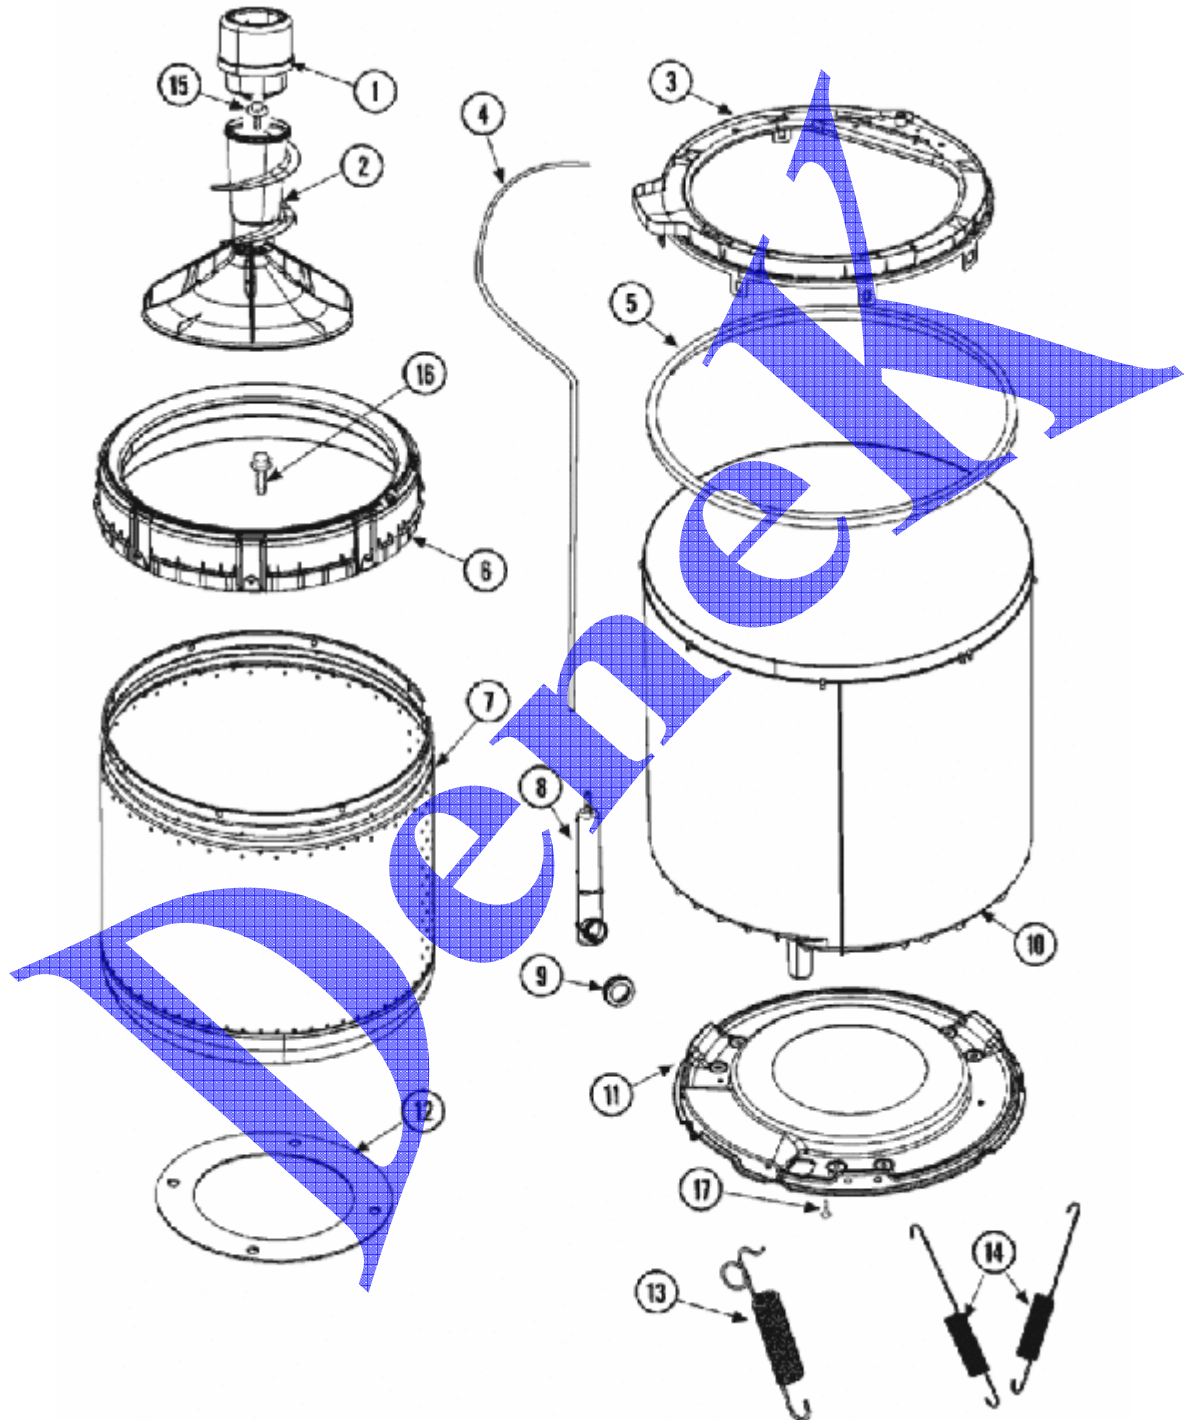

LAVADORA MAYTAG MOD. NAV8800EWW

CLUTCH Y TRANSMISION

LAVADORA MAYTAG MOD. NAV8800EWW

CLUTCH Y TRANSMISION

1	27001039	TRANSMISSION ASM (710 RPM)
2	27001030	ASSEMBLY, MILK STOOL & BEARING
3	40003103	BRAKE ASSEMBLY
4	26594P	GREASE, SILICONE - 2OZ TUBE
4	R0000014	KIT, BRAKE PAD
5	40065701	WASHER, 2 ODX.63 ID
6	40063201	WASHER, FLAT
7	40047102	PULLEY, SPIN/AGIT (710 RPM)
8	40041501	WASHER
9	40063401	SCREW, 1/4-20X5/8 HEX
10	40047402	HELIX, PLASTIC
11	25-7941	O` RING
12	21001533	SEAL NUT ASSEMBLY
13	12002140	TRIPLE LIP SEAL/BEARING KIT
13	12002223	SEAL REPAIR KIT
13	40004201	MAIN BEARING ASSEMBLY
14	40004001	BEARING, MAIN
15	35-2010	SEAL, TRANSMISSION HOUSING(LIP)

LAVADORA MAYTAG MOD. NAV8800EWW

TINA

LAVADORA MAYTAG MOD. NAV8800EWW

TINA

1	27001097	DISPENSER, FABRIC (GRAY)
2	22004042	AGITATOR/AUGER ASSY (AS PK)
3	27001195	COVER, OUTER TUB W GASKET
4	27001194	TUBING, PVC 26"
5	27001130	SEAL, TUB COVER
6	27001052	BALANCE RING
7	Y2201200	TUB, SS INNER W/O L/F HOLES -S
8	40008501	ASSEMBLY, PRESSURE BULB
9	40037801	GROMMET
10	40111001P	TUB, PLASTIC OUTER
11	40001102	BOTTOM, OUTER TUB
11	27001067	BOTTOM, OUTER TUB
11	40128701	SCREW, 5/16-18 X .50
11	40015401	SEAL-HEAD
12	27001222	GASKET, FOAM
13	27001025	SPRING, COUNTERWEIGHT
14	Y37001124	SPRING, TALL TUB
15	25-8004	SCREW, AGITATOR RETENTION
16	Y2201470	SCREW (W/LOCTITE)
17	40064301	SCREW, 1/4-15X3/4 HEX