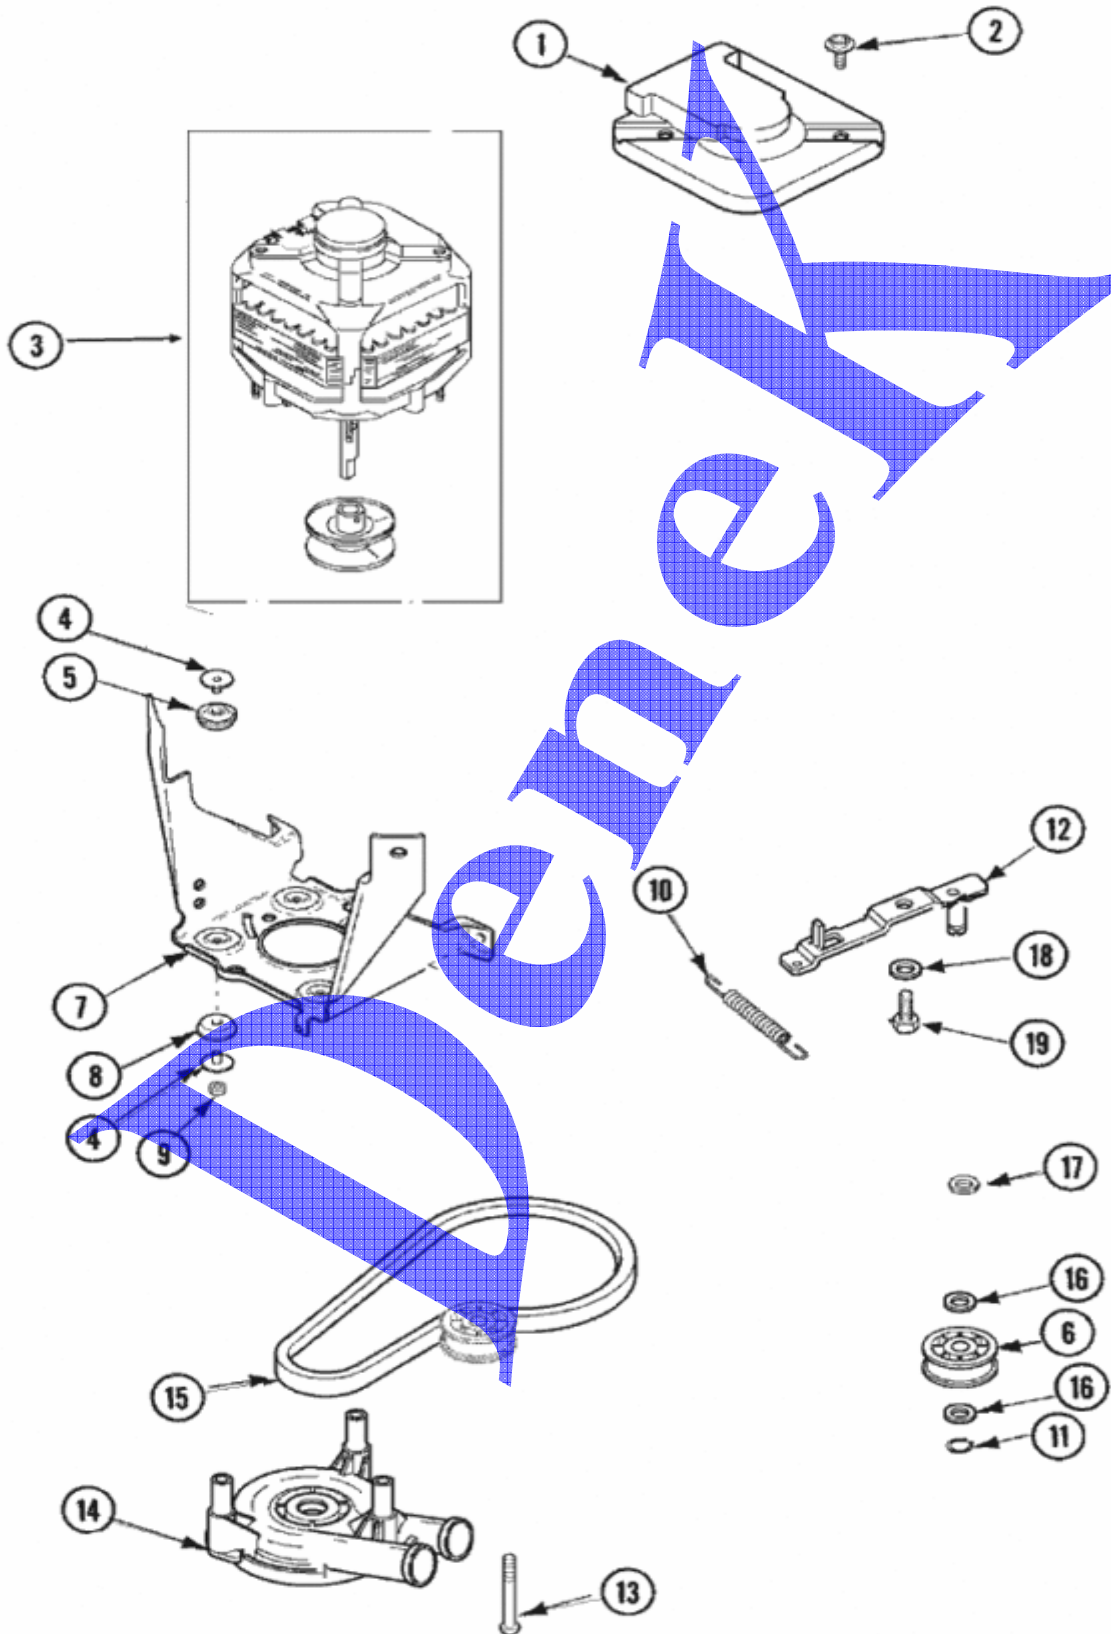

LAVADORA MAYTAG MOD. NAV8800EWW

VALVULAS Y MANGUERAS

LAVADORA MAYTAG MOD. NAV8800EWW

VALVULAS Y MANGUERAS

1	27001184	HOSE, MIXING VALVE TO TUB
2	503661	SCREW, 10-16X.44 UNS
3	Y2200954	CLAMP, SPRING HOSE
4	22001900	PREVENTER, BACK FLOW
5	501086	SCREW, 8B-18X3/8 SLT
6	40107001	VALVE, MIXING-E2
7	40098801	PLATE, MIXING VALUE
8	20290	WASHER, 19/32 IDX1.031
9	33-7891	HOSE, 4` INLET
9	35-0874	HOSE, INLET
10	28605	WASHER, FILTER
11	40053901	HOSE, DRAIN
12	22003814	RETAINER, DRAIN HOSE
13	40008101	ADAPTER, STANDPIPE
14	33489	STRAP, STANDPIPE BEAD
15	40058501	RELIEF, STRAIN DRAIN
16	36014	CLIP, RETAINER-HOSE
17	36801	CLAMP, HOSE
18	40094201	HOSE, TUB TO PUMP
19	40044901	STAND, HOSE

LAVADORA MAYTAG MOD. NAV8800EWW

BOMBA Y MOTOR

LAVADORA MAYTAG MOD. NAV8800EWW

BOMBA Y MOTOR

1	40112301	SHIELD, MOTOR
2	40046701	SCREW, No.10X7/16 ID HX
3	40084501	CAPACITOR
3	27001068	MOTOR (3 SP)
4	40053701	POST, ISOLATOR
5	40053801	MOUNT, MOTOR UPPER
6	40045001	IDLER PULLEY ASSEMBLY
7	40015502	BRACKET, MOTOR MOUNT
8	40054301	MOUNT, MOTOR LOWER
9	40095101	LOCKNUT, 10-32
10	40061401	SPRING, IDLER LEVER
11	23748	RING, RETAINING
12	40038901	SCREW, 1/4-20
12	27001225	NUT, JAM MID LOCK 1/4-20
12	27001028	IDLER LEVER ASSEMBLY
13	40063701	SCREW, 10-16X1.75
14	27001036	PUMP ASSEMBLY
14	27001024	CLAMP, HOSE
15	27001006	BELT, SPIN & AGITATOR
16	52549	WASHER, 501 ID X3/4 ODX
17	Y504082	WASHER, WAVE
18	40054701	WASHER
19	40038901	SCREW, 1/4-20