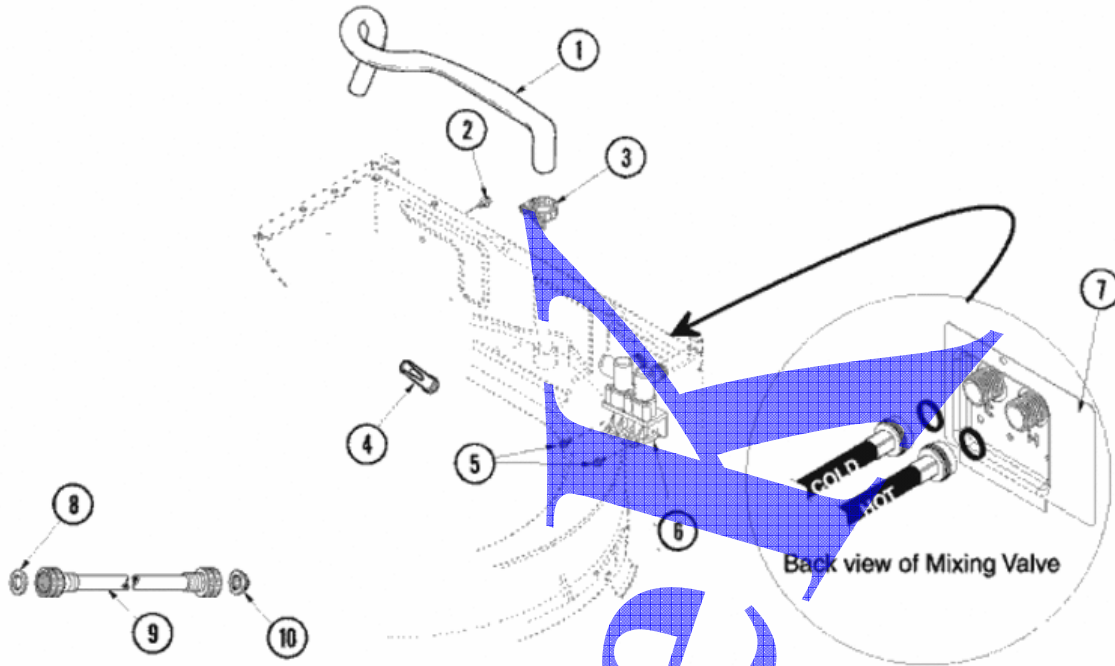

LAVADORA MAYTAG MOD. NAV8800EWW

PANEL DE CONTROL

LAVADORA MAYTAG MOD. NAV8800EWW

PANEL DE CONTROL

1	27001085	CONSOLE (GRAY)
2	33001855	SCREW (HEX HEAD)
2	27001050	FACIA GROUND WIRE ASSEMBLY
2	27001210	FACIA
3	27001087	KNOB, CAP (WHT)
4	27001127	SWITCH, PRESSURE
5	27001106	TIMER
6	27001051	BACK PANEL, HOOD/CONSOLE
7	22001794	SWITCH, ROTARY (2 POS)
8	27001197	SWITCH, TEMPERATURE (4 POS)
9	27001090	KNOB, TIMER (BLUE-GRAY)
10	27001092	SKIRT, TIMER KNOB
10	22002997	PIN, LOCKING
11	27001091	KNOB, SELECTOR (BLUE-GRAY)
12	33001623	BUZZER, NON-ADJUSTABLE
13	27001103	SWITCH, ROTARY (2 POS)
14	22003981	SWITCH, MOMENTARY ROCKER (WHT)
15	27001208	CONTROL, ATC BOARD
16	27001142	CORD, POWER (LEAD-IN)

LAVADORA MAYTAG MOD. NAV8800EWW

VALVULAS Y MANGUERAS

LAVADORA MAYTAG MOD. NAV8800EWW

VALVULAS Y MANGUERAS

1	27001184	HOSE, MIXING VALVE TO TUB
2	503661	SCREW, 10-16X.44 UNS
3	Y2200954	CLAMP, SPRING HOSE
4	22001900	PREVENTER, BACK FLOW
5	501086	SCREW, 8B-18X3/8 SLT
6	40107001	VALVE, MIXING-E2
7	40098801	PLATE, MIXING VALUE
8	20290	WASHER, 19/32 IDX1.031
9	33-7891	HOSE, 4` INLET
9	35-0874	HOSE, INLET
10	28605	WASHER, FILTER
11	40053901	HOSE, DRAIN
12	22003814	RETAINER, DRAIN HOSE
13	40008101	ADAPTER, STANDPIPE
14	33489	STRAP, STANDPIPE BEAD
15	40058501	RELIEF, STRAIN DRAIN
16	36014	CLIP, RETAINER-HOSE
17	36801	CLAMP, HOSE
18	40094201	HOSE, TUB TO PUMP
19	40044901	STAND, HOSE