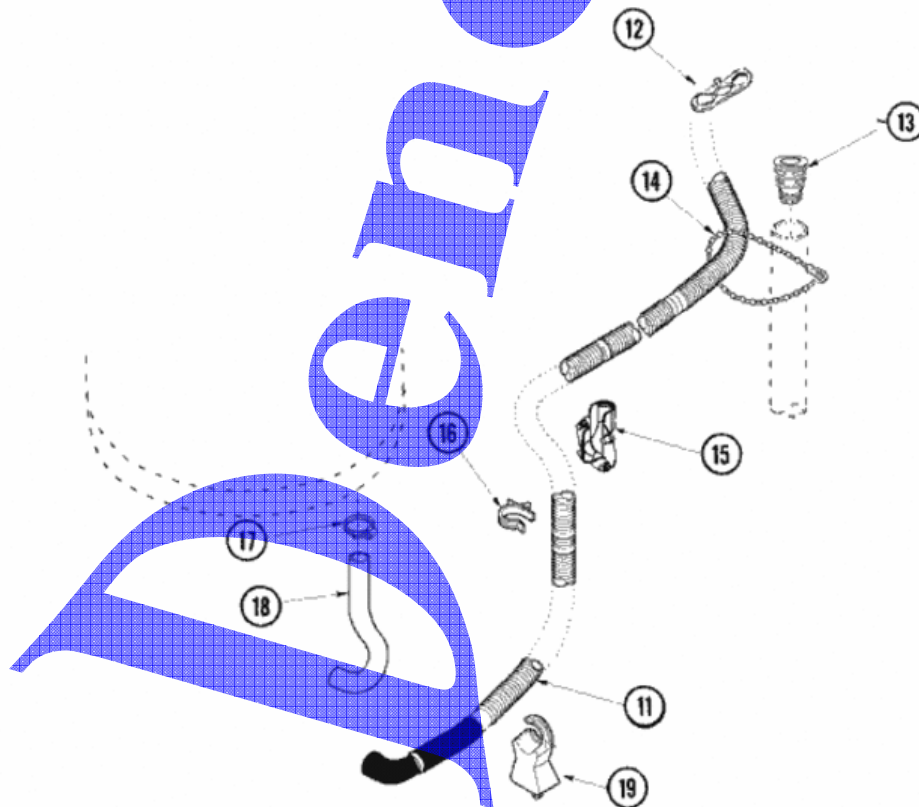

LAVADORA MAYTAG MOD. NAV8800EWW

PANEL DE CONTROL

LAVADORA MAYTAG MOD. NAV8800EWW

PANEL DE CONTROL

1	27001085	CONSOLE (GRAY)
2	33001855	SCREW (HEX HEAD)
2	27001050	FACIA GROUND WIRE ASSEMBLY
2	27001210	FACIA
3	27001087	KNOB, CAP (WHT)
4	27001127	SWITCH, PRESSURE
5	27001106	TIMER
6	27001051	BACK PANEL, HOOD/CONSOLE
7	22001794	SWITCH, ROTARY (2 POS)
8	27001197	SWITCH, TEMPERATURE (4 POS)
9	27001090	KNOB, TIMER (BLUE-GRAY)
10	27001092	SKIRT, TIMER KNOB
10	22002997	PIN, LOCKING
11	27001091	KNOB, SELECTOR (BLUE-GRAY)
12	33001623	BUZZER, NON-ADJUSTABLE
13	27001103	SWITCH, ROTARY (2 POS)
14	22003981	SWITCH, MOMENTARY ROCKER (WHT)
15	27001208	CONTROL, ATC BOARD
16	27001142	CORD, POWER (LEAD-IN)

LAVADORA MAYTAG MOD. NAV8800EWW

VALVULAS Y MANGUERAS

LAVADORA MAYTAG MOD. NAV8800EWW

VALVULAS Y MANGUERAS

1	27001184	HOSE, MIXING VALVE TO TUB
2	503661	SCREW, 10-16X.44 UNS
3	Y2200954	CLAMP, SPRING HOSE
4	22001900	PREVENTER, BACK FLOW
5	501086	SCREW, 8B-18X3/8 SLT
6	40107001	VALVE, MIXING-E2
7	40098801	PLATE, MIXING VALUE
8	20290	WASHER, 19/32 IDX1.031
9	33-7891	HOSE, 4` INLET
9	35-0874	HOSE, INLET
10	28605	WASHER, FILTER
11	40053901	HOSE, DRAIN
12	22003814	RETAINER, DRAIN HOSE
13	40008101	ADAPTER, STANDPIPE
14	33489	STRAP, STANDPIPE BEAD
15	40058501	RELIEF, STRAIN DRAIN
16	36014	CLIP, RETAINER-HOSE
17	36801	CLAMP, HOSE
18	40094201	HOSE, TUB TO PUMP
19	40044901	STAND, HOSE