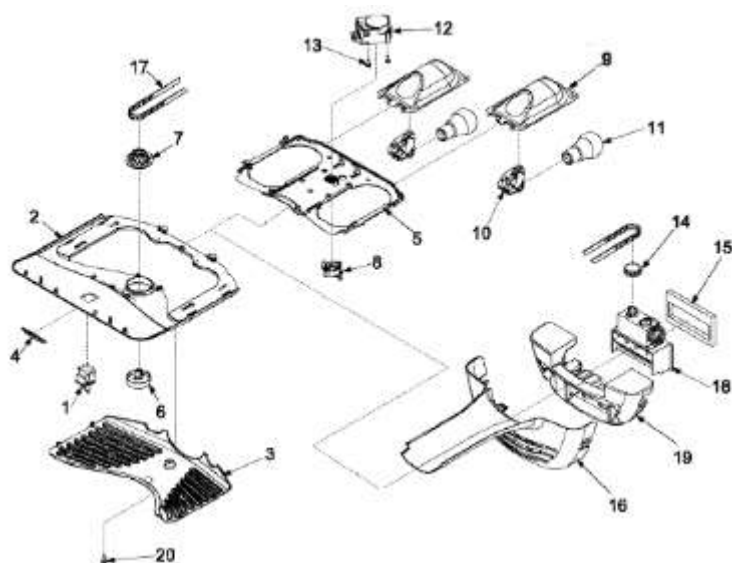

MBB2254GEW

MBB2254GEW

1	WPC3680310	SWITCH,LIGHT
2	67002087	MODULE,LIGHT - NLA
3	67002301	COVER,REF LIGHT
4	67002438	Logo,Light - NLA
5	WP67002085	PAN,TIMER/LIGHT HOUSING
6	67002512	KNOB,FRONT DAMPER
7	67001033	Knob
8	67001034	TENSIONER,BELT
9	67001035	HOUSING,FREEZER LIGHT
10	WPW10134764	SOCKET,LIGHT
11	A0282803	BULB,LIGHT (40 WATT)
12	WP67001036	TIMER,DEFROST
13	M0216705	SCREW
14	67001037	GEAR,DAMPER
15	67001038	Gasket,Damper - NLA
16	67002439	COVER,DAMPER
17	WP67001040	Belt,Damper
18	WP67003410	CONTROL,DAMPER
19	67003803	INSULATION,DAMPER
20	M0211018	SCREW,SM
21	67001285	COVER,FZ LIGHT
22	67001286	Module,Freezer
23	67001045	Panel Control
24	WP67003000	Control,Fz
25	67003420	KNOB,FZ CONTROL
26	67001035	HOUSING,FREEZER LIGHT
27	WPW10134764	SOCKET,LIGHT
28	A0282803	BULB,LIGHT (40 WATT)
29	12002646	SWITCH,LIGHT/INTRLK
30	67001043	Harness,Controls (Refrigerator) - NLA
31	67001049	HARNESS,FZ MODULE - NLA