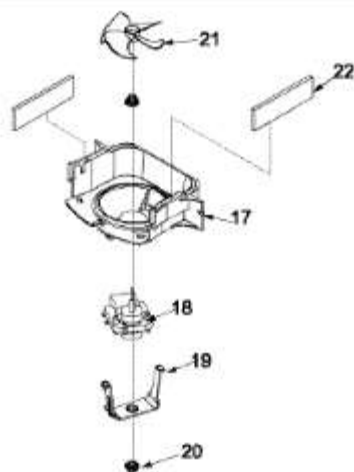

MBB2254GEW

MBB2254GEW

1	WPW10175909	GRILLE,FZ AIRxx
2	67001080	TRAY,DRIP
3	10623002	CLIP,EVAPORATOR
4	67001081	COVER,EVAPORATOR
5	67001776	GASKET
6	71003131	BOLT,ROLLER ADJ
7	WP12580304	FRONT ROLLER BRACKET ASSY
8	67006425	SCREW,SM
9	M0260242	SCREW,TF
10	M0580205	GROMMET,SCREW - NLA
11	WPB2150504	DRIER
12	12001919	EVAPORATOR
13	67001083	DAM (LEFT HAND)
14	67001084	DAM (RIGHT HAND) - NLA
15	WP67001794	Heater,Defrost
16	10428101	CLIP,HEATER
17	67002777	SHROUD,EVAP FAN
18	WPW10128551	MOTOR,EVAP FAN
19	12217805	CLIP,EVAP MOTOR - NLA
20	WP67002780	GROMMET,FAN MOTOR
21	WP2169142	Blade,Fan (Evaporator)
22	W10856123	GASKET,FOAM
23	12456801	BRACKET,ROLLER
24	M0286708	NUT,SPEED
25	WP10450603	ROLLER
26	WPM1205302	PIN,ROLLER
27	10547002	CLIP,DRIER - NLA
28	M0220617	SCREW
29	12001937	THERMOSTAT KIT
30	67003384	HARNESS,EVAP HEATER