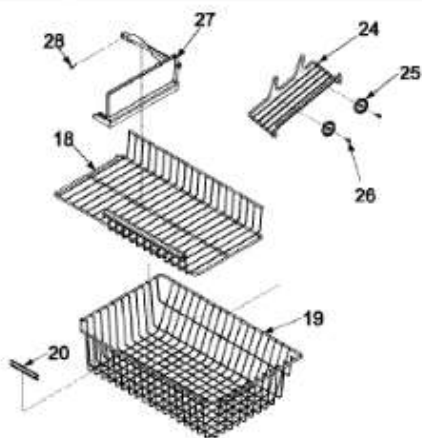

MBB2254GEW

MBB2254GEW

1	WPB8381501	GASKET,DRAIN
2	WPM0500703	SEAL
3	W10815413	FUNNEL,DRAIN
4	A4539607	POP RIVET
5	67003484	COVER,CORNER (WHT)
6	67001066	TUBE,DRAIN
7	67001067	CLIP,DRAIN TUBE
8	WPA3076901	PLUG,BUTTON (BLACK)
9	WP67006715	SCREW,SM
10	12465002WD	Hinge Bottom
11	WP67006715	SCREW
12	WP67003868	BRAKE,FOOT
13	67002223	Grille Assembly (Includes Clips) (White) - NLA
14	67003721	ADAPTER,CENTER RAIL
14	67002462	RAIL,SHELF SUPPORT (CTR) - NLA
15	67002463	RAIL,SHELF SUPPORT (LT/RT) - NLA
16	M0231425	SCREW - NLA
17	67006425	SCREW,COVER
18	67001076	SHELF,GLIDE FZ - NLA
19	12754804	BASKET,LOWER FZ
20	67002361	HANDLE,BASKET - NLA
21	12561901W	COVER,HINGE WHITE
22	M0310343	PLUG,BUTTON (WHITE)
23	12991101	SCREW,SM
24	67002419	RACK,ICE TRAY - NLA
25	WP10972101	SPACER,ICE RACK
26	M0230919	SCREW
27	67004127	DIVIDER,BASKET (UPPER)
28	67001310	SCREW