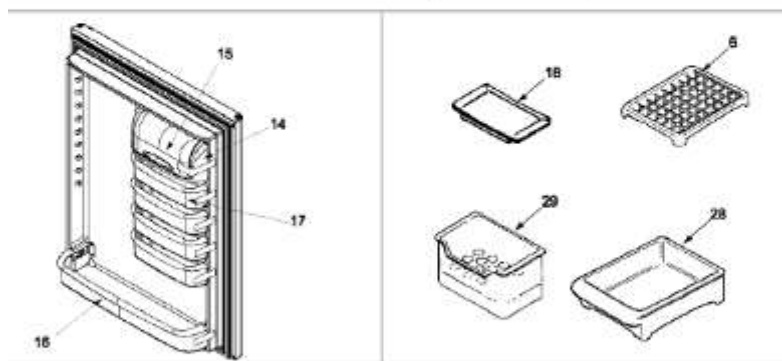

MBB2254GEW

MBB2254GEW

1	10961001	BUSHING,DOOR (WHT)
2	67001208	REF DR FOAM ASSY (WHT) - NLA
3	WPW10348409	SCREW,MOUNTING
4	W10571964	GASKET,REF DR (WHT)
5	A3080002	PLUG,BUTTON (WHT) - NLA
6	WP61002140	TRAY,ICE
7	WP12566606ED	HINGE, TOP (BLK)
8	67001014	Cover,Hinge (White)
9	M0238731	SCREW,TF
10	WP67001130	PLUG,BUTTON (WHITE)
11	WP67003779	STOP,DOOR (WHT)
12	WP8281196	SCREW,MACH
13	10712401	PLUG,BUTTON (WHT)
14	WP67001279	TRAY,DAIRY
15	WP67003637	DOOR,DAIRY
16	WP12690502	RETAINER,DOOR
17	WP67001020	Bucket,Door (Medium (3))
18	67004412A	TRAY,BUTTER
19	M0239730	SCREW,TF
20	67001168	HINGE,CENTER (WHT)
21	WP67006380	SCREW,T. F.
22	67003413	HANDLE,REF DOOR (WHT)
23	67003215	SCREW,SM (WHT)
24	WP67006744	PIN,HINGE (CTR)
25	WPM0274057	Shim (White)
26	WP67001130	Plug,Button (2) (White)
27	61003616	NAMEPLATE (WHT)
28	61002267	PAN,ICE - NLA
29	67215-2	TRAY,EGG - NLA