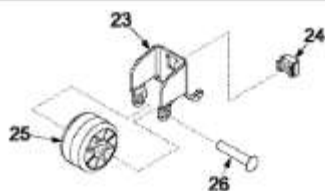

MBB2254GEW

MBB2254GEW

1	WPW10175909	GRILLE,FZ AIRxx
2	67001080	TRAY,DRIP
3	10623002	CLIP,EVAPORATOR
4	67001081	COVER,EVAPORATOR
5	67001776	GASKET
6	71003131	BOLT,ROLLER ADJ
7	WP12580304	FRONT ROLLER BRACKET ASSY
8	67006425	SCREW,SM
9	M0260242	SCREW,TF
10	M0580205	GROMMET,SCREW - NLA
11	WPB2150504	DRIER
12	12001919	EVAPORATOR
13	67001083	DAM (LEFT HAND)
14	67001084	DAM (RIGHT HAND) - NLA
15	WP67001794	Heater,Defrost
16	10428101	CLIP,HEATER
17	67002777	SHROUD,EVAP FAN
18	WPW10128551	MOTOR,EVAP FAN
19	12217805	CLIP,EVAP MOTOR - NLA
20	WP67002780	GROMMET,FAN MOTOR
21	WP2169142	Blade,Fan (Evaporator)
22	W10856123	GASKET,FOAM
23	12456801	BRACKET,ROLLER
24	M0286708	NUT,SPEED
25	WP10450603	ROLLER
26	WPM1205302	PIN,ROLLER
27	10547002	CLIP,DRIER - NLA
28	M0220617	SCREW
29	12001937	THERMOSTAT KIT
30	67003384	HARNESS,EVAP HEATER