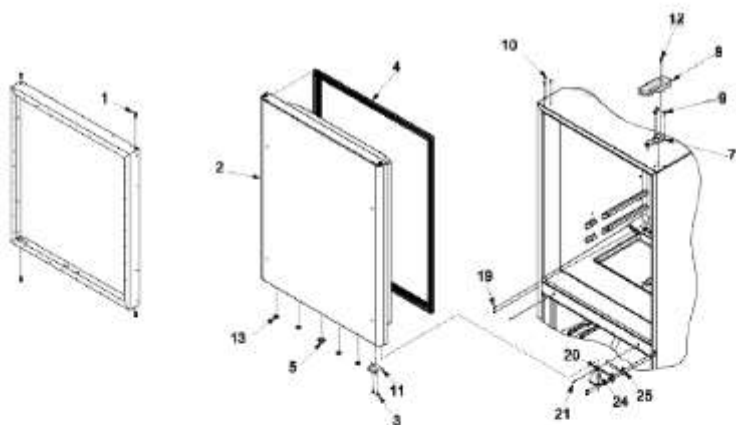

MBB2254GEW

MBB2254GEW

1	10961001	BUSHING,DOOR (WHT)
2	67001208	REF DR FOAM ASSY (WHT) - NLA
3	WPW10348409	SCREW,MOUNTING
4	W10571964	GASKET,REF DR (WHT)
5	A3080002	PLUG,BUTTON (WHT) - NLA
6	WP61002140	TRAY,ICE
7	WP12566606ED	HINGE, TOP (BLK)
8	67001014	Cover,Hinge (White)
9	M0238731	SCREW,TF
10	WP67001130	PLUG,BUTTON (WHITE)
11	WP67003779	STOP,DOOR (WHT)
12	WP8281196	SCREW,MACH
13	10712401	PLUG,BUTTON (WHT)
14	WP67001279	TRAY,DAIRY
15	WP67003637	DOOR,DAIRY
16	WP12690502	RETAINER,DOOR
17	WP67001020	Bucket,Door (Medium (3))
18	67004412A	TRAY,BUTTER
19	M0239730	SCREW,TF
20	67001168	HINGE,CENTER (WHT)
21	WP67006380	SCREW,T. F.
22	67003413	HANDLE,REF DOOR (WHT)
23	67003215	SCREW,SM (WHT)
24	WP67006744	PIN,HINGE (CTR)
25	WPM0274057	Shim (White)
26	WP67001130	Plug,Button (2) (White)
27	61003616	NAMEPLATE (WHT)
28	61002267	PAN,ICE - NLA
29	67215-2	TRAY,EGG - NLA