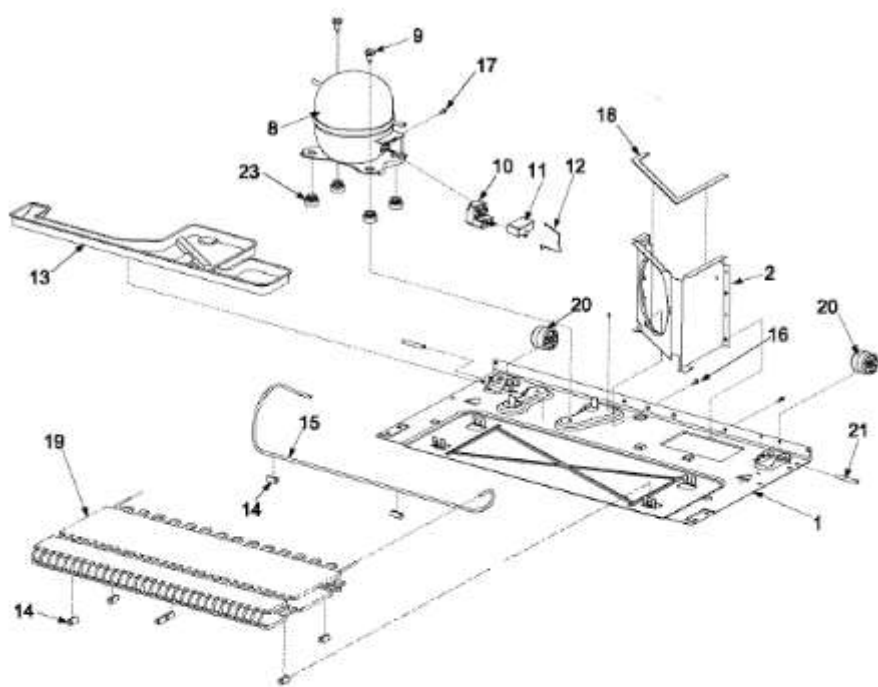

MBB2254GEW

MBB2254GEW

1	67001089	BASEPAN,MACHINE COMPARTMENT
2	67001090	Shroud - NLA
3	833697	MOTOR,CONDENSER FAN
4	67001311	BRACKET,COND MTR - NLA
5	12578701	GROMMET,FAN BRKT - NLA
6	WP12587601	BLADE,COND FAN
7	WPM0223816	Screw (3)
8	W10309990	COMPRESSOR,TC TPE1380Y
9	M0221523	SCREW,SHLDR
10	WP12555902	OVERLOAD,RELAY
11	WP65889-4	CAPACITOR
12	WP12576801	STRAP,BALE
13	12477402	PAN,DRAIN
14	67005680	GROMMET,CONDENSER
15	WP12532602Q	TUBE,DISCHARGE
16	67006425	SCREW,SM
17	67006433	SCREW,TF
18	61003832	GASKET
19	WP67006132	CONDENSER,E-CT
20	WP67005149	ROLLER
21	67006434	AXLE,ROLLER
22	67001096	GASKET,PROTECTIVE
23	67003493	GROMMET (4) (SERVICE)
24	67001312	HARNESS,MC - NLA