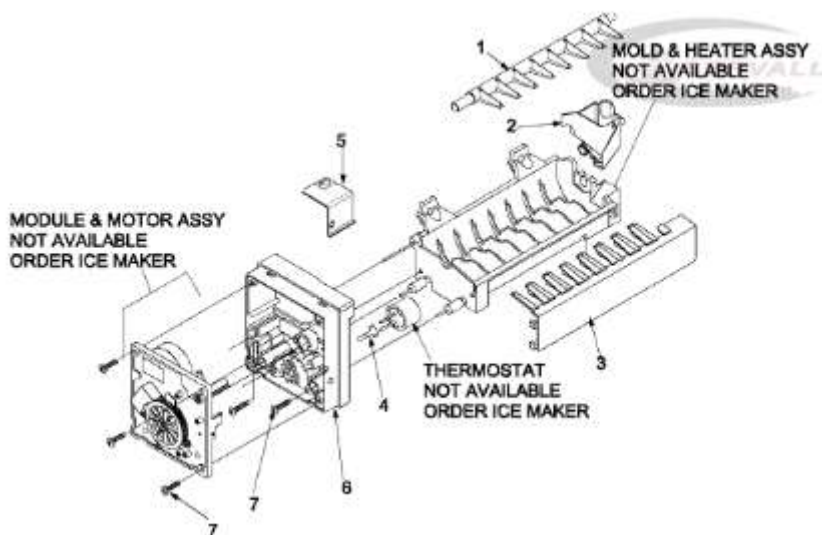

MBB2254GEW

MBB2254GEW

1	WP627843	Ejector
2	WP628356	Cup,Fill
3	WP2182124	Ice Stripper
4	WP2315522	RETAINER,THERMOSTAT
5	WP2256087	Bracket
6	WP2195914	Support
7	95106-1	SCREW
8	WPA1055105	Spring
9	12638801	VALVE-WATER
10	WPW10137519	ELBOW,FILL TUBE
11	W10823511	TUBE,PLASTIC
12	WP67001255	PAN,ICE
13	WPW10289690	COVER,ICE MAKER
14	D7824706Q	ICE MAKER ASSY.
15	WPD7813010	Wiring,Harness
16	WP67004028	ARM,ICE MAKER
17	WPM0104106	CLIP,CORD
18	WP627018	Nut
19	10549601	LABEL,CAUTION (ICE MAKER) - NLA
20	2221070	CLAMP,TUBE
21	WP489128	SCREW,BRACKET
22	67001258	RETAINER,TUBE - NLA
23	681390	SCREW
24	WPA3223101	INSERT,TUBE
25	WPM0114003	CLIP,SPEED
26	10244904	COUPLING
27	8003RP	KIT,WATER INLET
28	10526701	CLAMP,WIRE - NLA
29	M0211018	SCREW,SM
30	67001264	INSTRUCTIONS,INSTALLATION - NLA