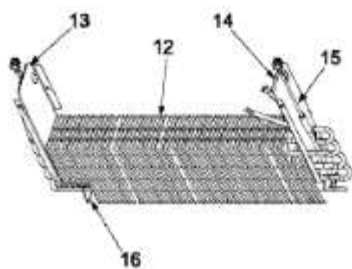

MBB2254GEW

MBB2254GEW

1	WPW10175909	GRILLE,FZ AIRxx
2	67001080	TRAY,DRIP
3	10623002	CLIP,EVAPORATOR
4	67001081	COVER,EVAPORATOR
5	67001776	GASKET
6	71003131	BOLT,ROLLER ADJ
7	WP12580304	FRONT ROLLER BRACKET ASSY
8	67006425	SCREW,SM
9	M0260242	SCREW,TF
10	M0580205	GROMMET,SCREW - NLA
11	WPB2150504	DRIER
12	12001919	EVAPORATOR
13	67001083	DAM (LEFT HAND)
14	67001084	DAM (RIGHT HAND) - NLA
15	WP67001794	Heater,Defrost
16	10428101	CLIP,HEATER
17	67002777	SHROUD,EVAP FAN
18	WPW10128551	MOTOR,EVAP FAN
19	12217805	CLIP,EVAP MOTOR - NLA
20	WP67002780	GROMMET,FAN MOTOR
21	WP2169142	Blade,Fan (Evaporator)
22	W10856123	GASKET,FOAM
23	12456801	BRACKET,ROLLER
24	M0286708	NUT,SPEED
25	WP10450603	ROLLER
26	WPM1205302	PIN,ROLLER
27	10547002	CLIP,DRIER - NLA
28	M0220617	SCREW
29	12001937	THERMOSTAT KIT
30	67003384	HARNESS,EVAP HEATER