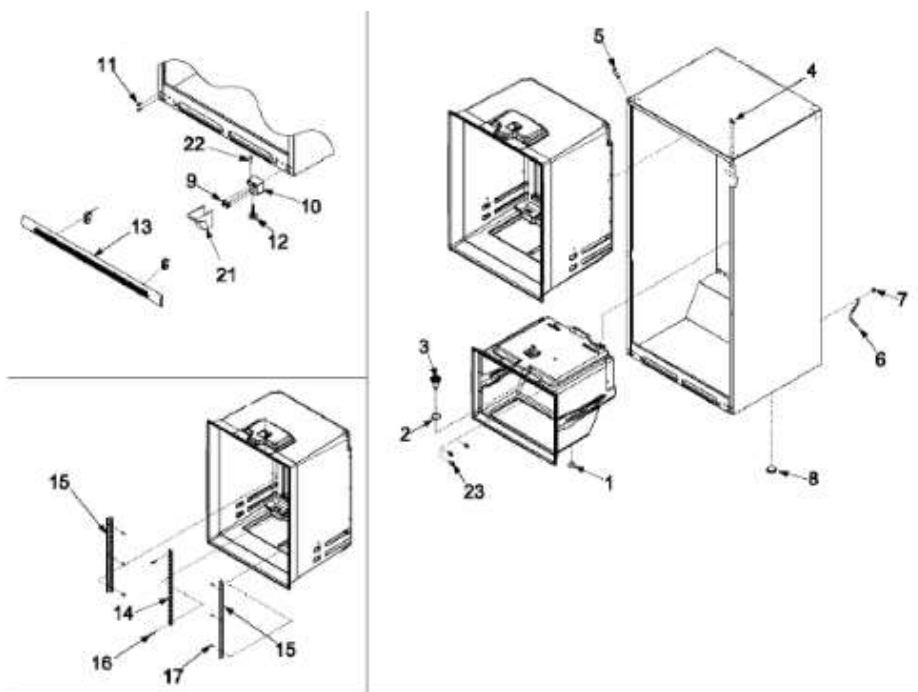

MBB2254GEW

MBB2254GEW

1	WPB8381501	GASKET,DRAIN
2	WPM0500703	SEAL
3	W10815413	FUNNEL,DRAIN
4	A4539607	POP RIVET
5	67003484	COVER,CORNER (WHT)
6	67001066	TUBE,DRAIN
7	67001067	CLIP,DRAIN TUBE
8	WPA3076901	PLUG,BUTTON (BLACK)
9	WP67006715	SCREW,SM
10	12465002WD	Hinge Bottom
11	WP67006715	SCREW
12	WP67003868	BRAKE,FOOT
13	67002223	Grille Assembly (Includes Clips) (White) - NLA
14	67003721	ADAPTER,CENTER RAIL
14	67002462	RAIL,SHELF SUPPORT (CTR) - NLA
15	67002463	RAIL,SHELF SUPPORT (LT/RT) - NLA
16	M0231425	SCREW - NLA
17	67006425	SCREW,COVER
18	67001076	SHELF,GLIDE FZ - NLA
19	12754804	BASKET,LOWER FZ
20	67002361	HANDLE,BASKET - NLA
21	12561901W	COVER,HINGE WHITE
22	M0310343	PLUG,BUTTON (WHITE)
23	12991101	SCREW,SM
24	67002419	RACK,ICE TRAY - NLA
25	WP10972101	SPACER,ICE RACK
26	M0230919	SCREW
27	67004127	DIVIDER,BASKET (UPPER)
28	67001310	SCREW