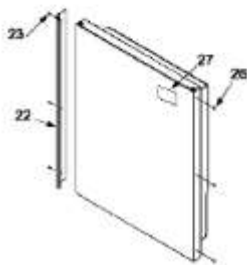

MBB2254GEW

MBB2254GEW

1	10961001	BUSHING,DOOR (WHT)
2	67001208	REF DR FOAM ASSY (WHT) - NLA
3	WPW10348409	SCREW,MOUNTING
4	W10571964	GASKET,REF DR (WHT)
5	A3080002	PLUG,BUTTON (WHT) - NLA
6	WP61002140	TRAY,ICE
7	WP12566606ED	HINGE, TOP (BLK)
8	67001014	Cover,Hinge (White)
9	M0238731	SCREW,TF
10	WP67001130	PLUG,BUTTON (WHITE)
11	WP67003779	STOP,DOOR (WHT)
12	WP8281196	SCREW,MACH
13	10712401	PLUG,BUTTON (WHT)
14	WP67001279	TRAY,DAIRY
15	WP67003637	DOOR,DAIRY
16	WP12690502	RETAINER,DOOR
17	WP67001020	Bucket,Door (Medium (3))
18	67004412A	TRAY,BUTTER
19	M0239730	SCREW,TF
20	67001168	HINGE,CENTER (WHT)
21	WP67006380	SCREW,T. F.
22	67003413	HANDLE,REF DOOR (WHT)
23	67003215	SCREW,SM (WHT)
24	WP67006744	PIN,HINGE (CTR)
25	WPM0274057	Shim (White)
26	WP67001130	Plug,Button (2) (White)
27	61003616	NAMEPLATE (WHT)
28	61002267	PAN,ICE - NLA
29	67215-2	TRAY,EGG - NLA