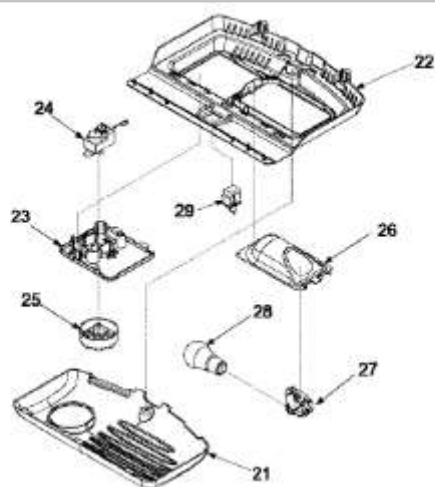

MBB2254GEW

MBB2254GEW

1	WPC3680310	SWITCH,LIGHT
2	67002087	MODULE,LIGHT - NLA
3	67002301	COVER,REF LIGHT
4	67002438	Logo,Light - NLA
5	WP67002085	PAN,TIMER/LIGHT HOUSING
6	67002512	KNOB,FRONT DAMPER
7	67001033	Knob
8	67001034	TENSIONER,BELT
9	67001035	HOUSING,FREEZER LIGHT
10	WPW10134764	SOCKET,LIGHT
11	A0282803	BULB,LIGHT (40 WATT)
12	WP67001036	TIMER,DEFROST
13	M0216705	SCREW
14	67001037	GEAR,DAMPER
15	67001038	Gasket,Damper - NLA
16	67002439	COVER,DAMPER
17	WP67001040	Belt,Damper
18	WP67003410	CONTROL,DAMPER
19	67003803	INSULATION,DAMPER
20	M0211018	SCREW,SM
21	67001285	COVER,FZ LIGHT
22	67001286	Module,Freezer
23	67001045	Panel Control
24	WP67003000	Control,Fz
25	67003420	KNOB,FZ CONTROL
26	67001035	HOUSING,FREEZER LIGHT
27	WPW10134764	SOCKET,LIGHT
28	A0282803	BULB,LIGHT (40 WATT)
29	12002646	SWITCH,LIGHT/INTRLK
30	67001043	Harness,Controls (Refrigerator) - NLA
31	67001049	HARNESS,FZ MODULE - NLA