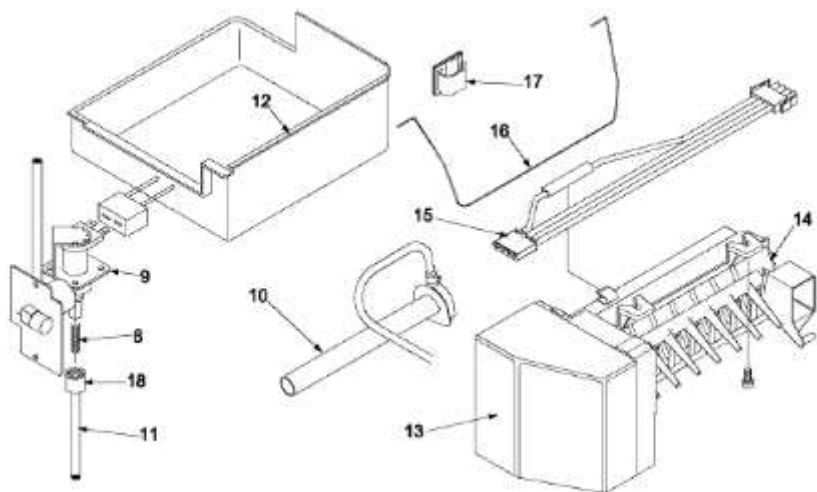

MBB2254GEW

MBB2254GEW

1	WP627843	Ejector
2	WP628356	Cup,Fill
3	WP2182124	Ice Stripper
4	WP2315522	RETAINER,THERMOSTAT
5	WP2256087	Bracket
6	WP2195914	Support
7	95106-1	SCREW
8	WPA1055105	Spring
9	12638801	VALVE-WATER
10	WPW10137519	ELBOW,FILL TUBE
11	W10823511	TUBE,PLASTIC
12	WP67001255	PAN,ICE
13	WPW10289690	COVER,ICE MAKER
14	D7824706Q	ICE MAKER ASSY.
15	WPD7813010	Wiring,Harness
16	WP67004028	ARM,ICE MAKER
17	WPM0104106	CLIP,CORD
18	WP627018	Nut
19	10549601	LABEL,CAUTION (ICE MAKER) - NLA
20	2221070	CLAMP,TUBE
21	WP489128	SCREW,BRACKET
22	67001258	RETAINER,TUBE - NLA
23	681390	SCREW
24	WPA3223101	INSERT,TUBE
25	WPM0114003	CLIP,SPEED
26	10244904	COUPLING
27	8003RP	KIT,WATER INLET
28	10526701	CLAMP,WIRE - NLA
29	M0211018	SCREW,SM
30	67001264	INSTRUCTIONS,INSTALLATION - NLA