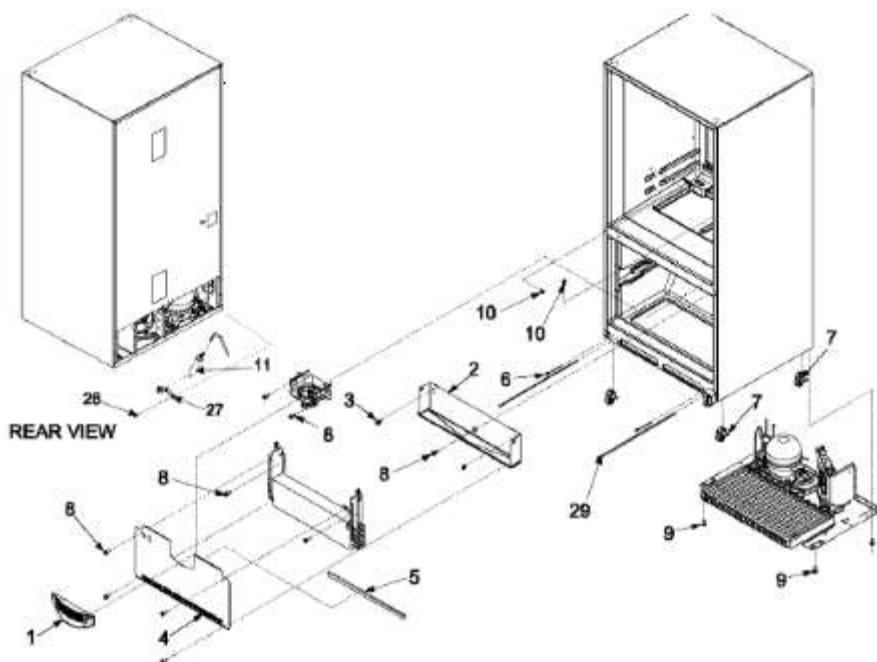

MBB2254GEW

MBB2254GEW

1	WPW10175909	GRILLE,FZ AIRxx
2	67001080	TRAY,DRIP
3	10623002	CLIP,EVAPORATOR
4	67001081	COVER,EVAPORATOR
5	67001776	GASKET
6	71003131	BOLT,ROLLER ADJ
7	WP12580304	FRONT ROLLER BRACKET ASSY
8	67006425	SCREW,SM
9	M0260242	SCREW,TF
10	M0580205	GROMMET,SCREW - NLA
11	WPB2150504	DRIER
12	12001919	EVAPORATOR
13	67001083	DAM (LEFT HAND)
14	67001084	DAM (RIGHT HAND) - NLA
15	WP67001794	Heater,Defrost
16	10428101	CLIP,HEATER
17	67002777	SHROUD,EVAP FAN
18	WPW10128551	MOTOR,EVAP FAN
19	12217805	CLIP,EVAP MOTOR - NLA
20	WP67002780	GROMMET,FAN MOTOR
21	WP2169142	Blade,Fan (Evaporator)
22	W10856123	GASKET,FOAM
23	12456801	BRACKET,ROLLER
24	M0286708	NUT,SPEED
25	WP10450603	ROLLER
26	WPM1205302	PIN,ROLLER
27	10547002	CLIP,DRIER - NLA
28	M0220617	SCREW
29	12001937	THERMOSTAT KIT
30	67003384	HARNESS,EVAP HEATER