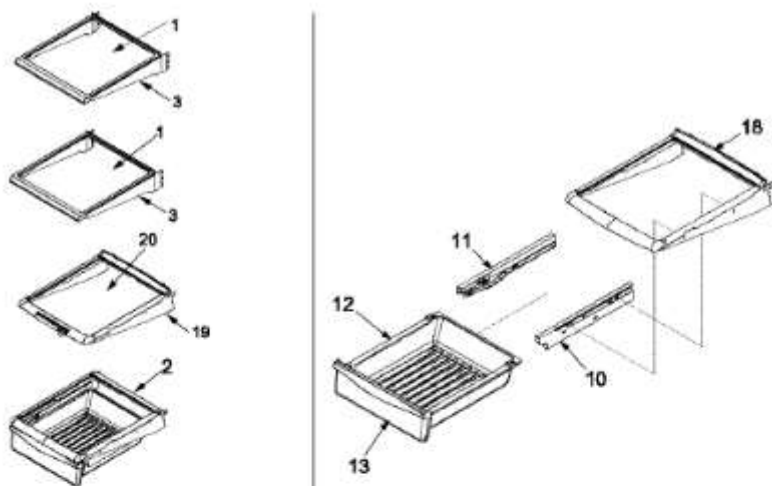

MBB2254GEW

MBB2254GEW

1	61002647	Shelf (2)
2	67002440	DELI ASSY
3	61005964	FRAME,SHELF
4	WP12227303WD	BRACE,CRISPER COVER
5	WP67006878	GLASS,CRISPER
6	WPW10231343	EXTR,CRISPER FRONT
7	WP67005864	SLIDE,HUMIDITY CONTROL
8	WP67001063	Seal,Frnt Crisper
9	67001768	SEAL,REAR CRISPER
10	WP67002191	RAIL,MEAT PAN (RT)
11	WP67002190	RAIL,MEAT PAN (LT)
12	67002189	PAN,MEAT
13	61002676	FRONT,MEAT PAN - NLA
14	WPW10568041	FRAME,CRISPER
15	WPW10671238	RAIL,CENTER CRISPER
16	WP67002633	PAN,CRISPER
17	WP67005906	FRAME,CRISPER PAN
18	61005752	Shelf (1) - NLA
19	61006021	FRAME ASSY.,ELEVATOR SHELF
20	61004709	SHELF,ELEVATOR
21	67002640	CRISPER ASSY

*NOTA: SI EL CODIGO DEL ARTICULO QUE NECESITA NO APARECE EN NUESTRA PAGINA WEB, ES PROBABLE QUE SEA SOBRE PEDIDO O ESTE OBSOLETO.

FAVOR DE COMUNICARSE A NUESTRAS OFICINAS PARA MAYOR INFORMACION

TELEFONOS: 83377949, 83377999 Y 83373889.