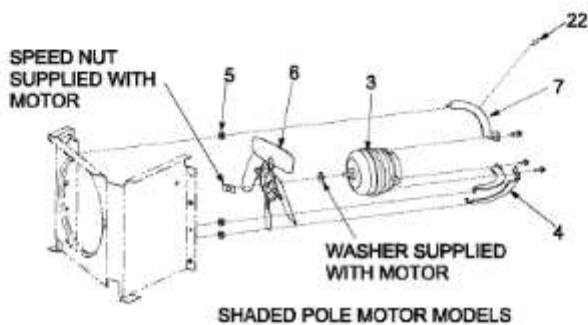

MBB2254GEW

MBB2254GEW

1	67001089	BASEPAN,MACHINE COMPARTMENT
2	67001090	Shroud - NLA
3	833697	MOTOR,CONDENSER FAN
4	67001311	BRACKET,COND MTR - NLA
5	12578701	GROMMET,FAN BRKT - NLA
6	WP12587601	BLADE,COND FAN
7	WPM0223816	Screw (3)
8	W10309990	COMPRESSOR,TC TPE1380Y
9	M0221523	SCREW,SHLDR
10	WP12555902	OVERLOAD,RELAY
11	WP65889-4	CAPACITOR
12	WP12576801	STRAP,BALE
13	12477402	PAN,DRAIN
14	67005680	GROMMET,CONDENSER
15	WP12532602Q	TUBE,DISCHARGE
16	67006425	SCREW,SM
17	67006433	SCREW,TF
18	61003832	GASKET
19	WP67006132	CONDENSER,E-CT
20	WP67005149	ROLLER
21	67006434	AXLE,ROLLER
22	67001096	GASKET,PROTECTIVE
23	67003493	GROMMET (4) (SERVICE)
24	67001312	HARNESS,MC - NLA