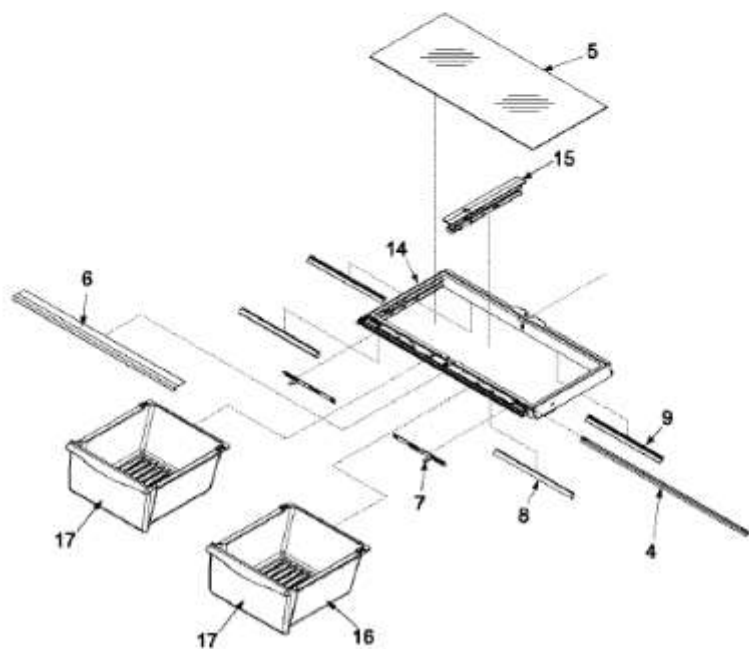

MBB2254GEW

MBB2254GEW

1	61002647	Shelf (2)
2	67002440	DELI ASSY
3	61005964	FRAME,SHELF
4	WP12227303WD	BRACE,CRISPER COVER
5	WP67006878	GLASS,CRISPER
6	WPW10231343	EXTR,CRISPER FRONT
7	WP67005864	SLIDE,HUMIDITY CONTROL
8	WP67001063	Seal,Frnt Crisper
9	67001768	SEAL,REAR CRISPER
10	WP67002191	RAIL,MEAT PAN (RT)
11	WP67002190	RAIL,MEAT PAN (LT)
12	67002189	PAN,MEAT
13	61002676	FRONT,MEAT PAN - NLA
14	WPW10568041	FRAME,CRISPER
15	WPW10671238	RAIL,CENTER CRISPER
16	WP67002633	PAN,CRISPER
17	WP67005906	FRAME,CRISPER PAN
18	61005752	Shelf (1) - NLA
19	61006021	FRAME ASSY.,ELEVATOR SHELF
20	61004709	SHELF,ELEVATOR
21	67002640	CRISPER ASSY

*NOTA: SI EL CODIGO DEL ARTICULO QUE NECESITA NO APARECE EN NUESTRA PAGINA WEB, ES PROBABLE QUE SEA SOBRE PEDIDO O ESTE OBSOLETO.

FAVOR DE COMUNICARSE A NUESTRAS OFICINAS PARA MAYOR INFORMACION

TELEFONOS: 83377949, 83377999 Y 83373889.