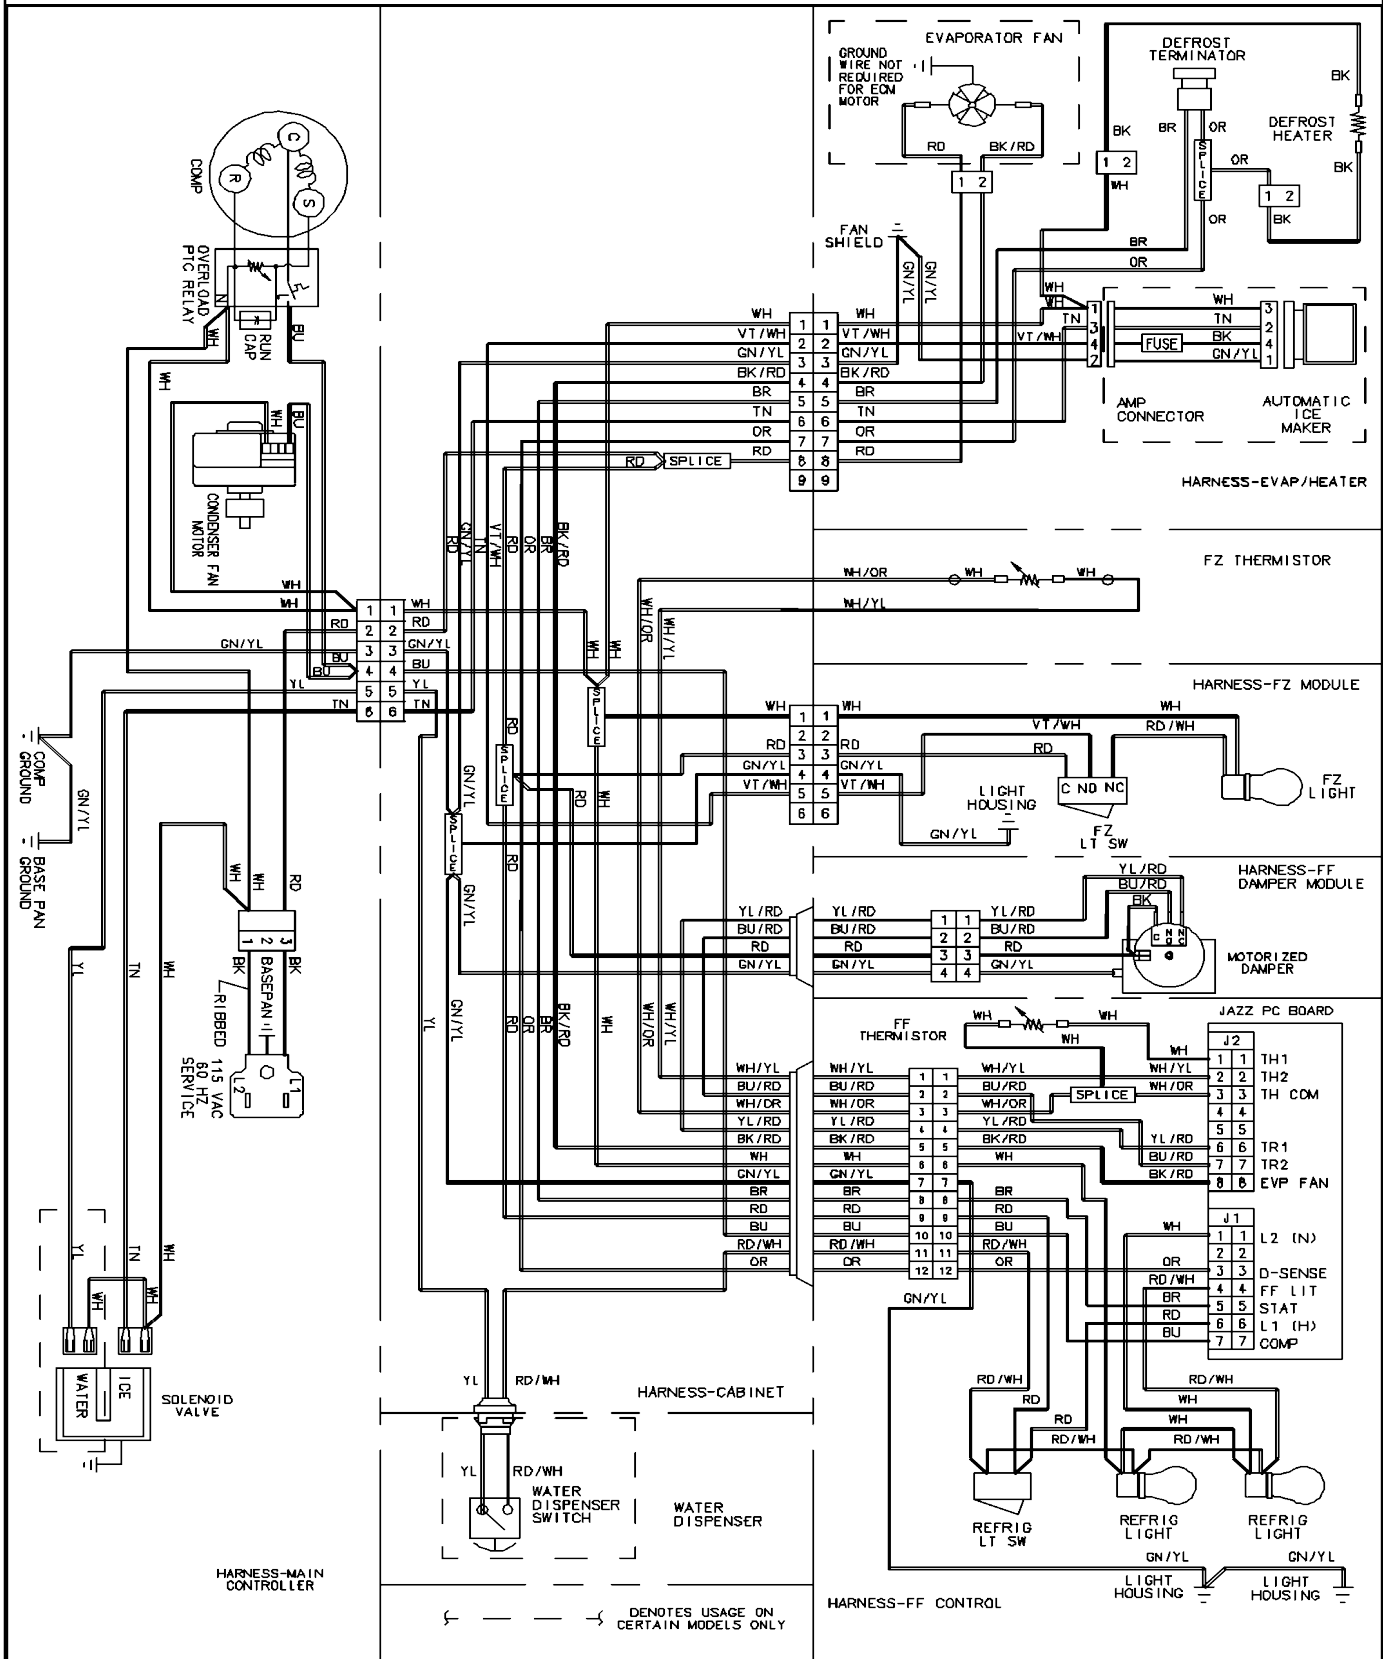

Section: COMPRESSOR (SERIES 12)

No.	Part No.	Description	Series	Qty
1 N	M0221523	SCREW, SHLDR Note: SCREW, COMPRESSOR	12	2
2	67003762	COMPRESSOR, TPG1370YXA(BM)	12	1
3	M0231604	SCREW, TF	12	2
4	67003764	OVERLOAD/RELAY W/CAPACITOR	12	1
5	67001091	PAN, DRAIN	12	1
6	67003493	GROMMET, COMPRESSOR	12	4
7	61003210	SEAL Note: SEAL, CONDENSER SHROUD	12	1
8	C8931612	CAPACITOR	12	1
9	M0238616	SCREW, SM	12	2
10	67004262	TUBE, DISCHARGE	12	1
11	12578601	GROMMET, CONDENSER	12	8
12	67001089	BASEPAN, MACHINE COMPARTMENT	12	1
13	12576801	STRAP, BALE	12	1
14	61004743	GROMMET, BRACKET	12	3
15	67004263	CONDENSER	12	1
16	67001090	SHROUD, CONDENSER FAN	12	1
17	67004952	BLADE, COND FAN	12	1
18	67004953	BRACKET, COND MOTOR	12	3
19	67004954	SCREW Note: SCREW, BRACKET	12	3
20	67004432	MOTOR, CONDENSER FAN	12	1
-	67005251	HARNES, MC	12	1

*Color Code (-)=Not Shown #=Series, Serial Prefix or Run No., N=Not Available

Section: WIRING INFORMATION (SERIES 12)

Model: MBF2256HES

15003700