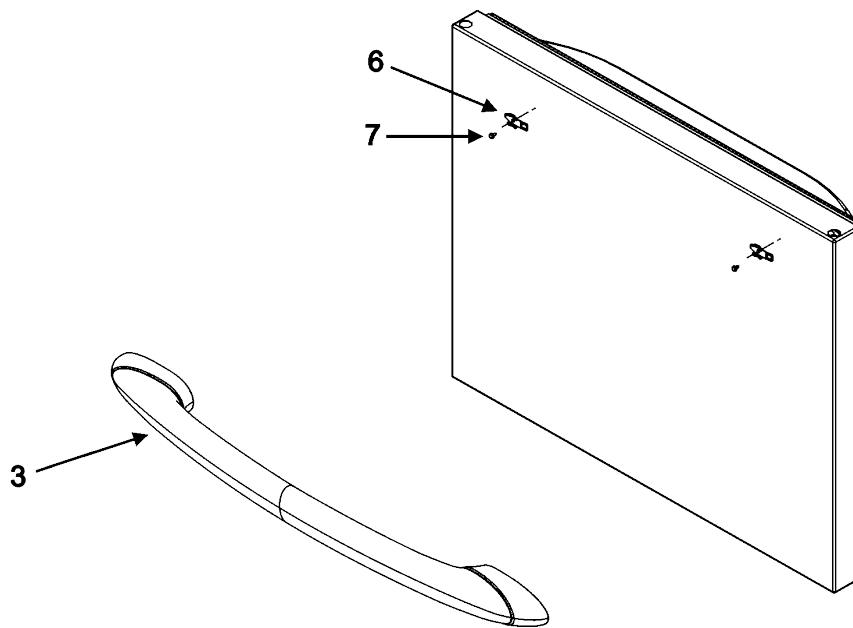

Refrigerador Maytag MBF2256HES

No.	Part No.	Description	Series	Qty
1	67001016	PLUG, BUTTON (BLK)	10	2
2	67004366	DOOR ASSY., FRZ. FOAM (STNLS)	10	1
-	67003876	CARD, HANDLE RELEASE	10	1
3	67004056	HANDLE ASSY., DOOR (STNLS) Note: HANDLE ASSY., FZ DOOR (STNLS)	10	1
4	67003555	GASKET, FZ DOOR (BLK)	10	1
5	A3080001	PLUG, BUTTON (BLK)	10	1
6	12723002	CLIP, HANDLE BUTTERFLY Note: CLIP, HANDLE	10	2
7	67003800	SCREW, SM #10 Note: SCREW, CLIP	10	2

*Color Code (-)=Not Shown #=Series, Serial Prefix or Run No., N=Not Available