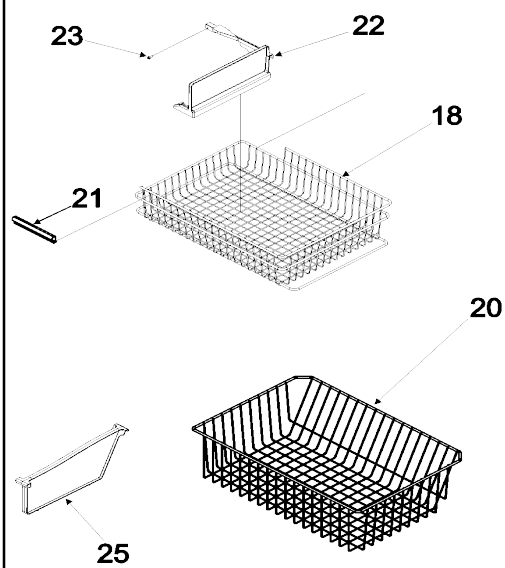

Refrigerador Maytag MBF2256HES

No.	Part No.	Description	Series	Qty
1	B8381501	GASKET, DRAIN TUBE	10	1
2	M0500703	SEAL, O RING	10	1
3	D7753903	FUNNEL, DRAIN	10	1
4 N	A4539607	POP RIVET	10	5
5	67003485	COVER, CORNER (BLK)	10	2
6	67001066	TUBE, DRAIN	10	1
7	67001067	CLIP, DRAIN TUBE	10	1
8	A3076901	PLUG, BUTTON	10	1
9	67003858	SCREW, BOTTOM HINGE	10	8
10	67001238	HINGE, BOTTOM E-CT (BLK)	10	2
11	M0211018	SCREW, SM Note: SCREW, BRACKET	10	8
12	10354001	BRAKE, FOOT	10	2
13	67003843	TOE GRILLE ASSY (BLK) Note: (INCL. CLIPS)	10	1
-	12627302	CLIP, TOE GRILLE	10	2
14	67001073	LADDER, CENTER Note: RAIL, SEHLF SUPPORT (CTR)	10	1
15	67001317	LADDER, SIDES Note: RAIL, SHELF SUPPORT (LT/RT)	10	2
16	M0231425	SCREW	10	2
17	M0238642	SCREW, SM	10	6
18	67002918	BASKET, UPPER Note: BASKET, FRZ. (UPR)	10	1
19	M0310343	PLUG, BUTTON (WHT)	10	1
20	67004260	BASKET, FREEZER (LWR)	10	1
21	10508506	HANDLE, BASKET/SHELF Note: HANDLE, BASKET	10	1
22	67001723	DIVIDER, BASKET (UPPER) Note: DIVIDER, BASKET (UPR)	10	1
23	67001310	SCREW	10	1
24	12561901B	COVER, LWR HINGE (BLK)	10	2
25	67004064	DIVIDER, BASKET (LWR)	10	1
26	67004065	SLIDE, DRAWER	10	2
27	67004015	CRADLE, BASKET (RT)	10	1
27	67004014	CRADLE, BASKET (LT)	10	1
28	67004011	ADAPTER, SIDE (RT)	10	1
28	67004010	ADAPTER, SIDE (LT)	10	1
29	M0211021	SCREW 1"	10	8
30	67004012	BRACKET, DRAWER SLIDE (LT)	10	1
30	67004013	BRACKET, DRAWER SLIDE (RT)	10	1
31	67004066	GEAR (LT)	10	1
32	67004261	SHAFT, RACK	10	1
33	67004016	GEAR (RT)	10	1

*Color Code (-)=Not Shown #=Serial Prefix or Run No., N=Not Available