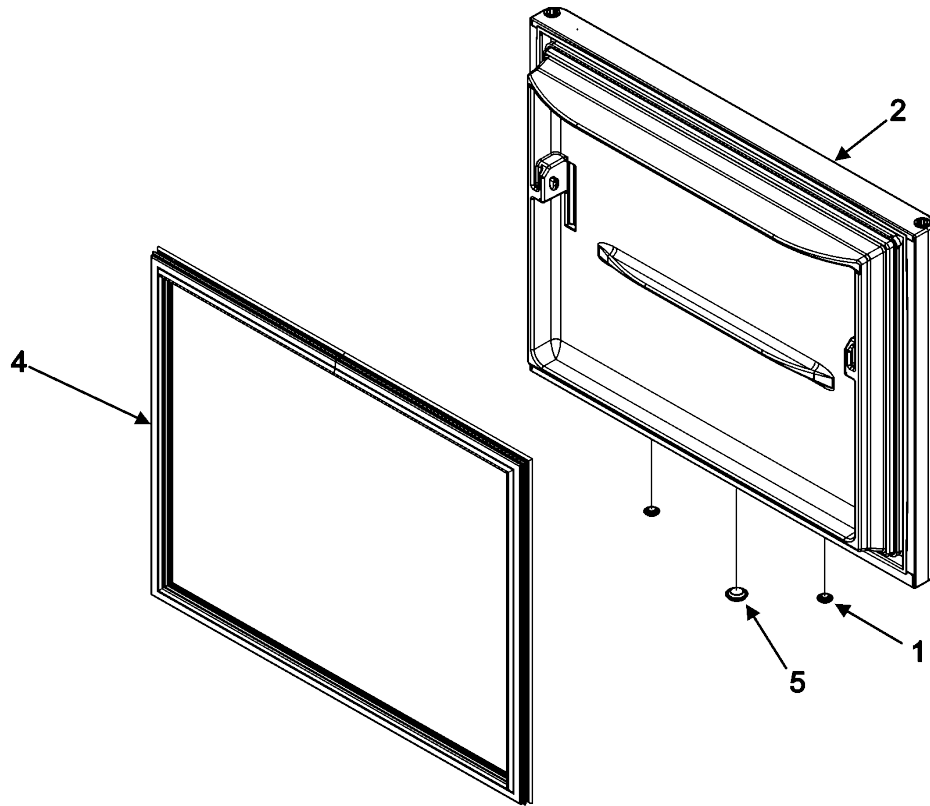

Refrigerador Maytag MBF2256HES

No.	Part No.	Description	Series	Qty
1	67001016	PLUG, BUTTON (BLK)	10	2
2	67004366	DOOR ASSY., FRZ. FOAM (STNLS)	10	1
-	67003876	CARD, HANDLE RELEASE	10	1
3	67004056	HANDLE ASSY., DOOR (STNLS) Note: HANDLE ASSY., FZ DOOR (STNLS)	10	1
4	67003555	GASKET, FZ DOOR (BLK)	10	1
5	A3080001	PLUG, BUTTON (BLK)	10	1
6	12723002	CLIP, HANDLE BUTTERFLY Note: CLIP, HANDLE	10	2
7	67003800	SCREW, SM #10 Note: SCREW, CLIP	10	2

*Color Code (-)=Not Shown #=Series, Serial Prefix or Run No., N=Not Available