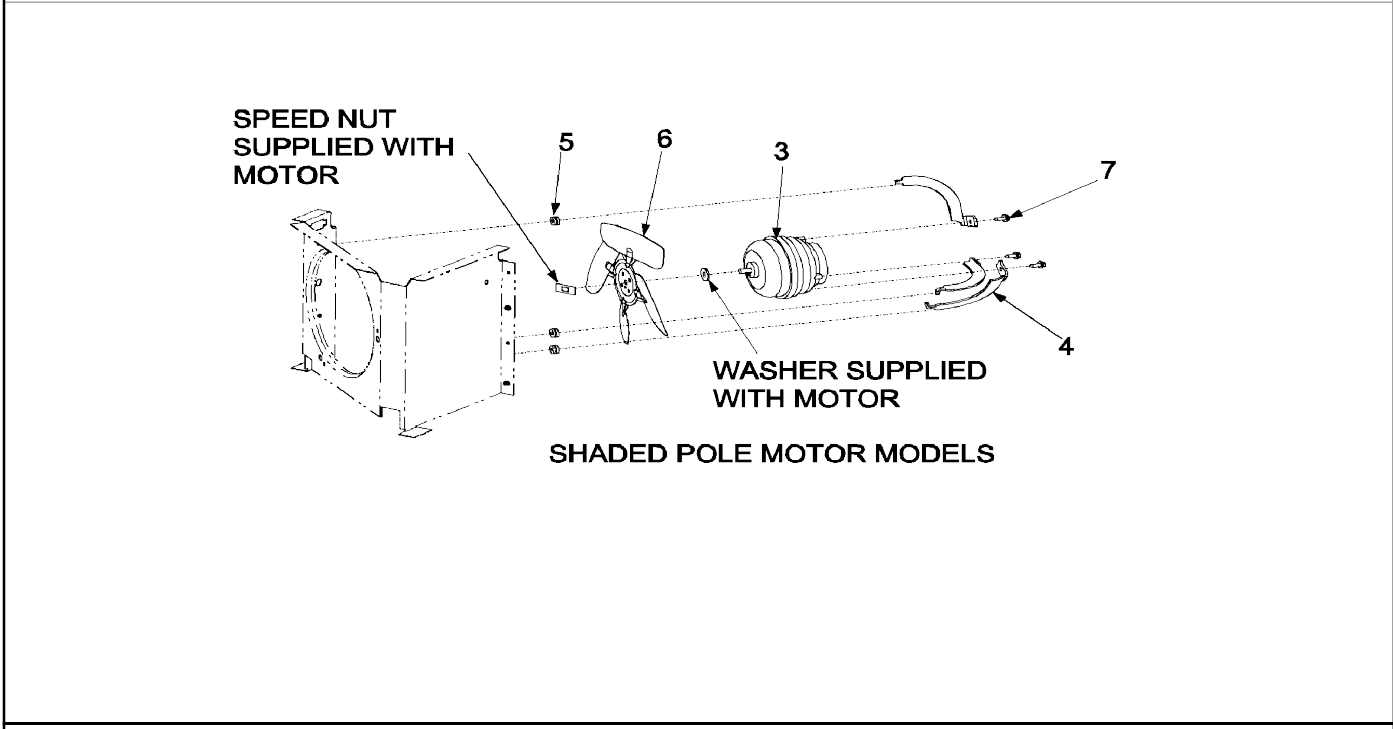

Refrigerador Maytag MBF2256HES

No.	Part No.	Description	Series	Qty
1	67001089	BASEPAN, MACHINE COMPARTMENT	10	1
2	67001090	SHROUD, CONDENSER FAN	10	1
3	10884507	MOTOR, CONDENSER FAN	10	1
4	67003354	BRACKET, CONDENSER MOTOR	10	3
5	61004743	GROMMET, BRACKET	10	3
6	12587601	BLADE, COND FAN	10	1
7	M0223816	SCREW, TR	10	3
8	67003762	COMPRESSOR, TPG1370YXA(BM)	10	1
9 N	M0221523	SCREW, SHLDR	10	2
10	67003764	OVERLOAD/RELAY W/CAPACITOR	10	1
11	C8931612	CAPACITOR	10	1
12	12576801	STRAP, BALE	10	1
13	67001091	PAN, DRAIN	10	1
14	12578601	GROMMET, CONDENSER	10	8
15	67004262	TUBE, DISCHARGE	10	1
16	M0238616	SCREW, SM	10	2
17	M0231604	SCREW, TF	10	2
18	61003210	SEAL Note: SEAL, CONDENSER SHROUD	10	1
19	67004263	CONDENSER	10	1
20	67003493	GROMMET, COMPRESSOR	10	4
-	67003823	HARNES, MC	10	1

*Color Code (-)=Not Shown #=Serial Prefix or Run No., N=Not Available