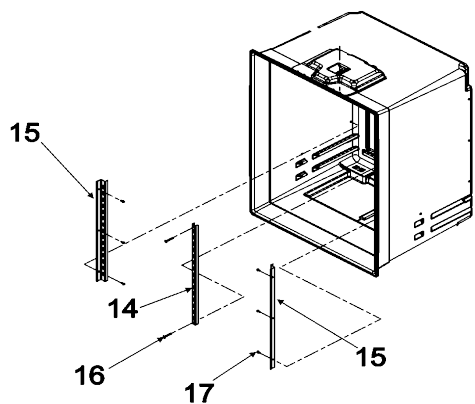

Refrigerador Maytag MBF2256HES

No.	Part No.	Description	Series	Qty
1	B8381501	GASKET, DRAIN TUBE	10	1
2	M0500703	SEAL, O RING	10	1
3	D7753903	FUNNEL, DRAIN	10	1
4 N	A4539607	POP RIVET	10	5
5	67003485	COVER, CORNER (BLK)	10	2
6	67001066	TUBE, DRAIN	10	1
7	67001067	CLIP, DRAIN TUBE	10	1
8	A3076901	PLUG, BUTTON	10	1
9	67003858	SCREW, BOTTOM HINGE	10	8
10	67001238	HINGE, BOTTOM E-CT (BLK)	10	2
11	M0211018	SCREW, SM Note: SCREW, BRACKET	10	8
12	10354001	BRAKE, FOOT	10	2
13	67003843	TOE GRILLE ASSY (BLK) Note: (INCL. CLIPS)	10	1
-	12627302	CLIP, TOE GRILLE	10	2
14	67001073	LADDER, CENTER Note: RAIL, SEHLF SUPPORT (CTR)	10	1
15	67001317	LADDER, SIDES Note: RAIL, SHELF SUPPORT (LT/RT)	10	2
16	M0231425	SCREW	10	2
17	M0238642	SCREW, SM	10	6
18	67002918	BASKET, UPPER Note: BASKET, FRZ. (UPR)	10	1
19	M0310343	PLUG, BUTTON (WHT)	10	1
20	67004260	BASKET, FREEZER (LWR)	10	1
21	10508506	HANDLE, BASKET/SHELF Note: HANDLE, BASKET	10	1
22	67001723	DIVIDER, BASKET (UPPER) Note: DIVIDER, BASKET (UPR)	10	1
23	67001310	SCREW	10	1
24	12561901B	COVER, LWR HINGE (BLK)	10	2
25	67004064	DIVIDER, BASKET (LWR)	10	1
26	67004065	SLIDE, DRAWER	10	2
27	67004015	CRADLE, BASKET (RT)	10	1
27	67004014	CRADLE, BASKET (LT)	10	1
28	67004011	ADAPTER, SIDE (RT)	10	1
28	67004010	ADAPTER, SIDE (LT)	10	1
29	M0211021	SCREW 1"	10	8
30	67004012	BRACKET, DRAWER SLIDE (LT)	10	1
30	67004013	BRACKET, DRAWER SLIDE (RT)	10	1
31	67004066	GEAR (LT)	10	1
32	67004261	SHAFT, RACK	10	1
33	67004016	GEAR (RT)	10	1

*Color Code (-)=Not Shown #=Serial Prefix or Run No., N=Not Available