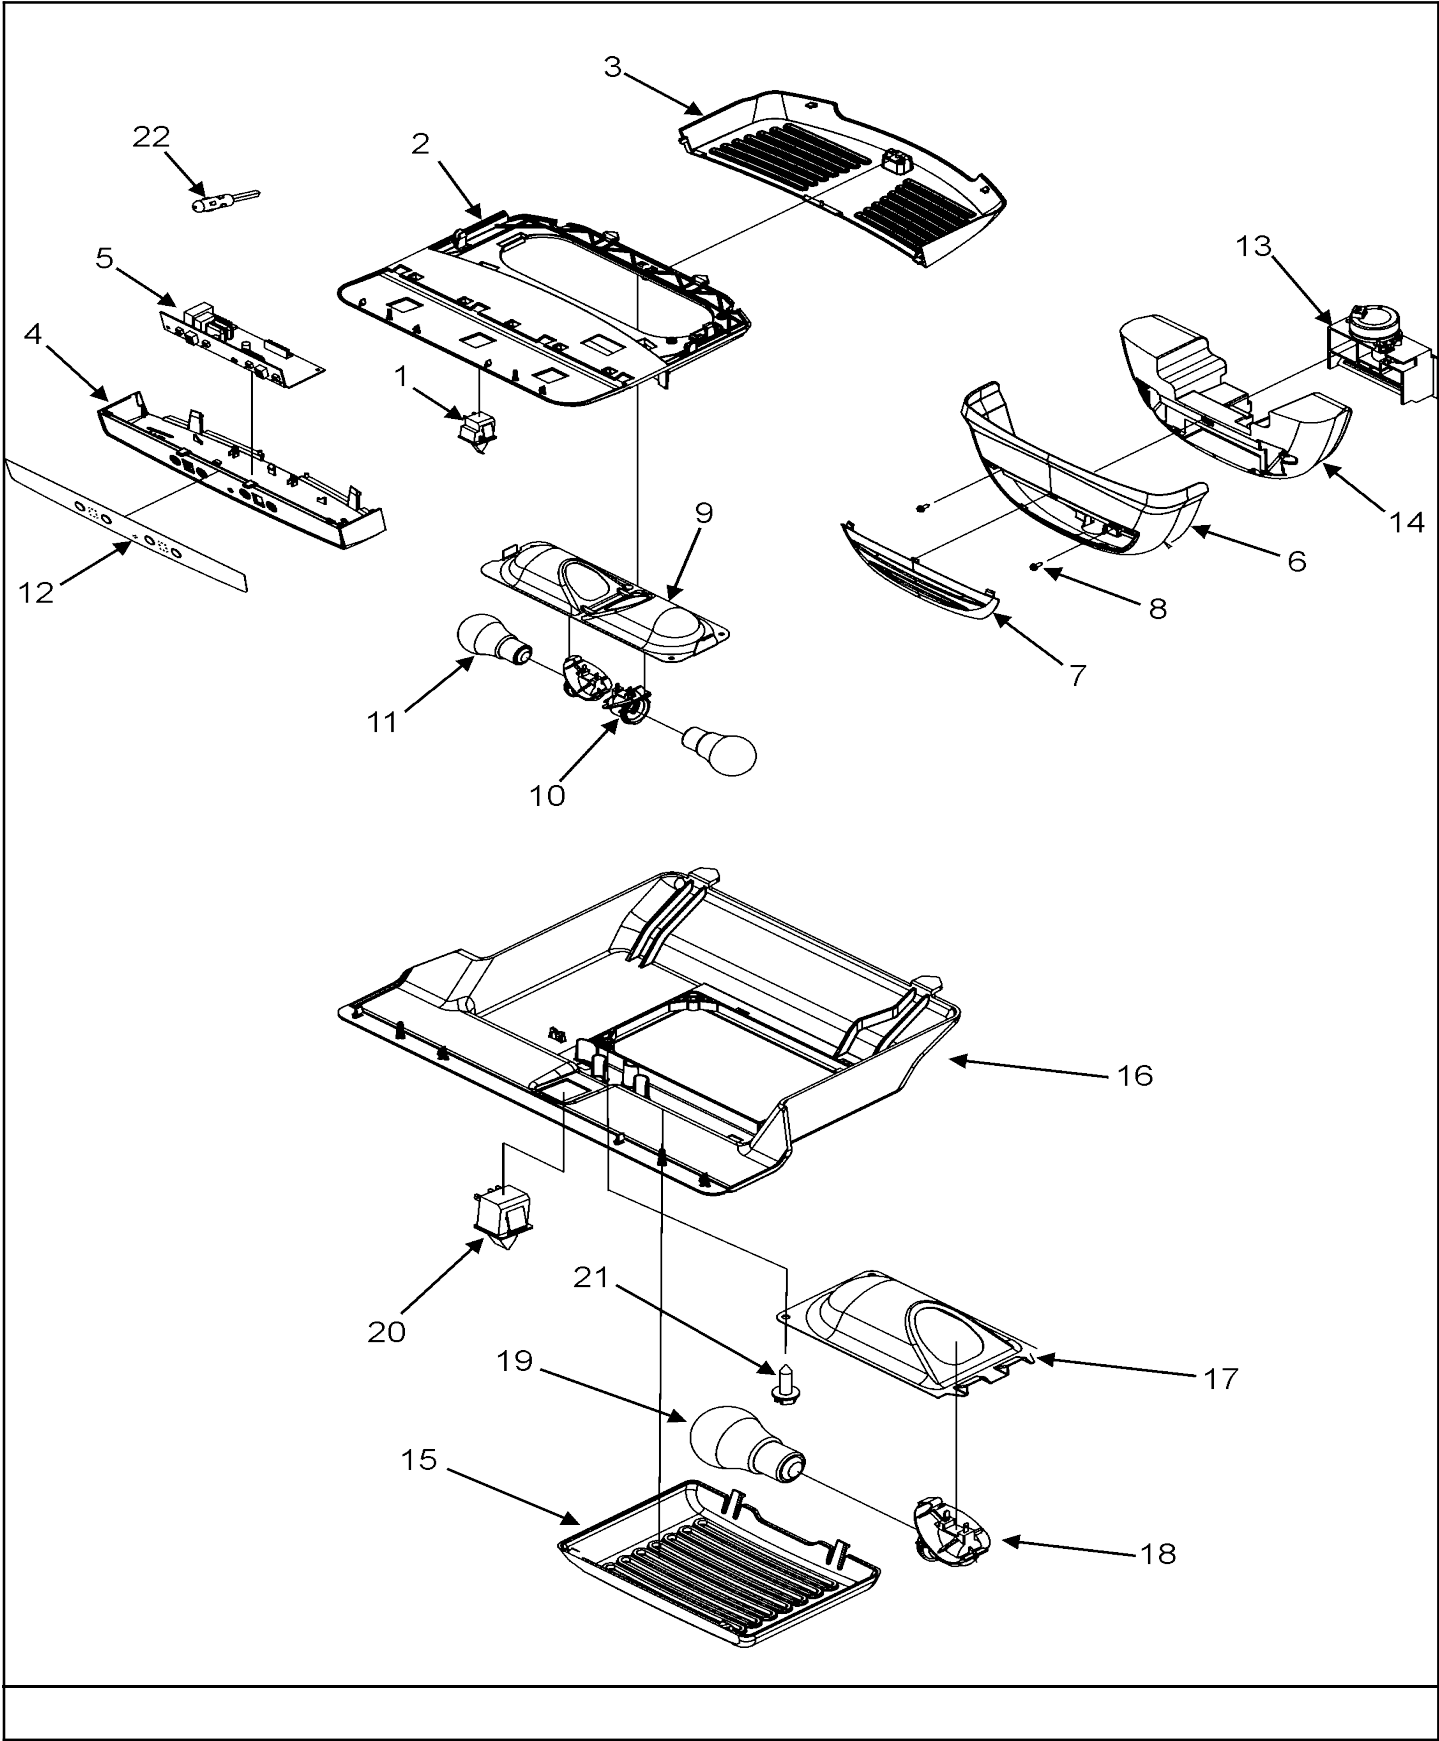

Refrigerador Maytag MBF2256HES

No.	Part No.	Description	Series	Qty
1	C3680310	SWITCH, LIGHT Note: SWITCH, LIGHT	10	1
2	Y67003896	MODULE, LIGHT	10	1
3	67003897	COVER, REF LIGHT	10	1
4	67003898	MODULE, REF CONTROL	10	1
5	12002339	CONTROL BOARD KIT (JAZZ) Note: BOARD KIT, CONTROL	10	1
6	67003899	COVER, DAMPER	10	1
7	67003900	INSERT, DAMPER COVER	10	1
8	M0213132	SCREW Note: SCREW, DAMPER BASE	10	2
9	67003901	HOUSING, LIGHT	10	2
10	12570701	SOCKET, LIGHT	10	2
11	67003883	BULB, LIGHT	10	2
12	67004058	OVERLAY, CONTROL MODULE	10	1
13	67003903	CONTROL, DAMPER	10	1
14	67003904	INSULATION, DAMPER CONTROL	10	1
15	67003905	COVER, FZ LIGHT	10	1
16	67003906	MODULE, FZ CONTROL	10	1
17	67001035	HOUSING, LIGHT	10	1
18	12570701	SOCKET, LIGHT	10	1
19	67003883	BULB, LIGHT	10	1
20	12466101	SWITCH, LIGHT/INTRLK	10	1
21	M0226528	SCREW, TC Note: SCREW, HOUSING	10	1
22	12002355	THERMISTOR KIT	10	1
-	67003907	HARNESS, FF MODULE	10	1
-	67003908	HARNESS, FZ MODULE	10	1

*Color Code (-)=Not Shown #=Series, Serial Prefix or Run No., N=Not Available