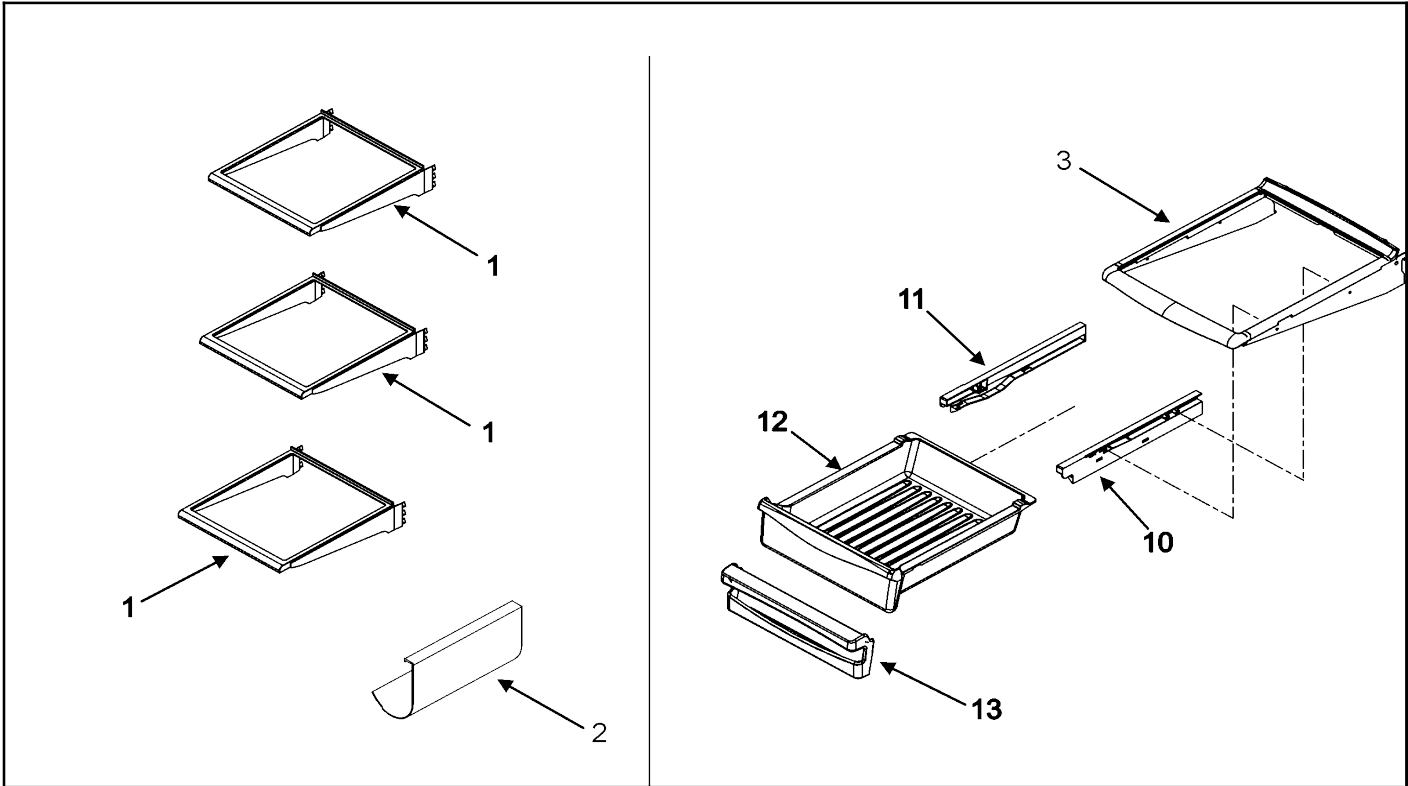

Refrigerador Maytag MBF2256HES

No.	Part No.	Description	Series	Qty
1	67004870	SHELF, GLIDE OUT	10	3
2	10448903	RACK, BOTTLE	10	1
3	67004368	SHELF, STATIONARY Note: SHELF, DELI	10	1
4	67001059	BRACE, CRISPER E-CT	10	1
5	67001060	GLASS, CRISPER	10	1
6	67004369	EXTR, FRONT CRISPER	10	1
7	Y67001287	SLIDE, HUMIDITY CONTROL	10	2
8	67001063	SEAL, FRONT CRISPER	10	2
9	67001768	SEAL, REAR CRISPER	10	2
10	67001053	GLIDE (RT) Note: RAIL, DELI PAN (RT)	10	1
-	M0214931	SCREW Note: SCREW, RAIL	10	2
11	67001054	GLIDE (LT) Note: RAIL, DELI PAN (LT)	10	1
-	M0214931	SCREW Note: SCREW, RAIL	10	2
12	67001314	PAN, DELI	10	1
13	67004370	FRONT, DELI PAN	10	1
14	67001056	FRAME, CRISPER	10	1
15	67001057	RAIL, CENTER CRISPER	10	1
16	67002633	PAN, CRISPER	10	2
17	67004371	FRONT, CRISPER PAN	10	2

*Color Code (-)=Not Shown #=Series, Serial Prefix or Run No., N=Not Available