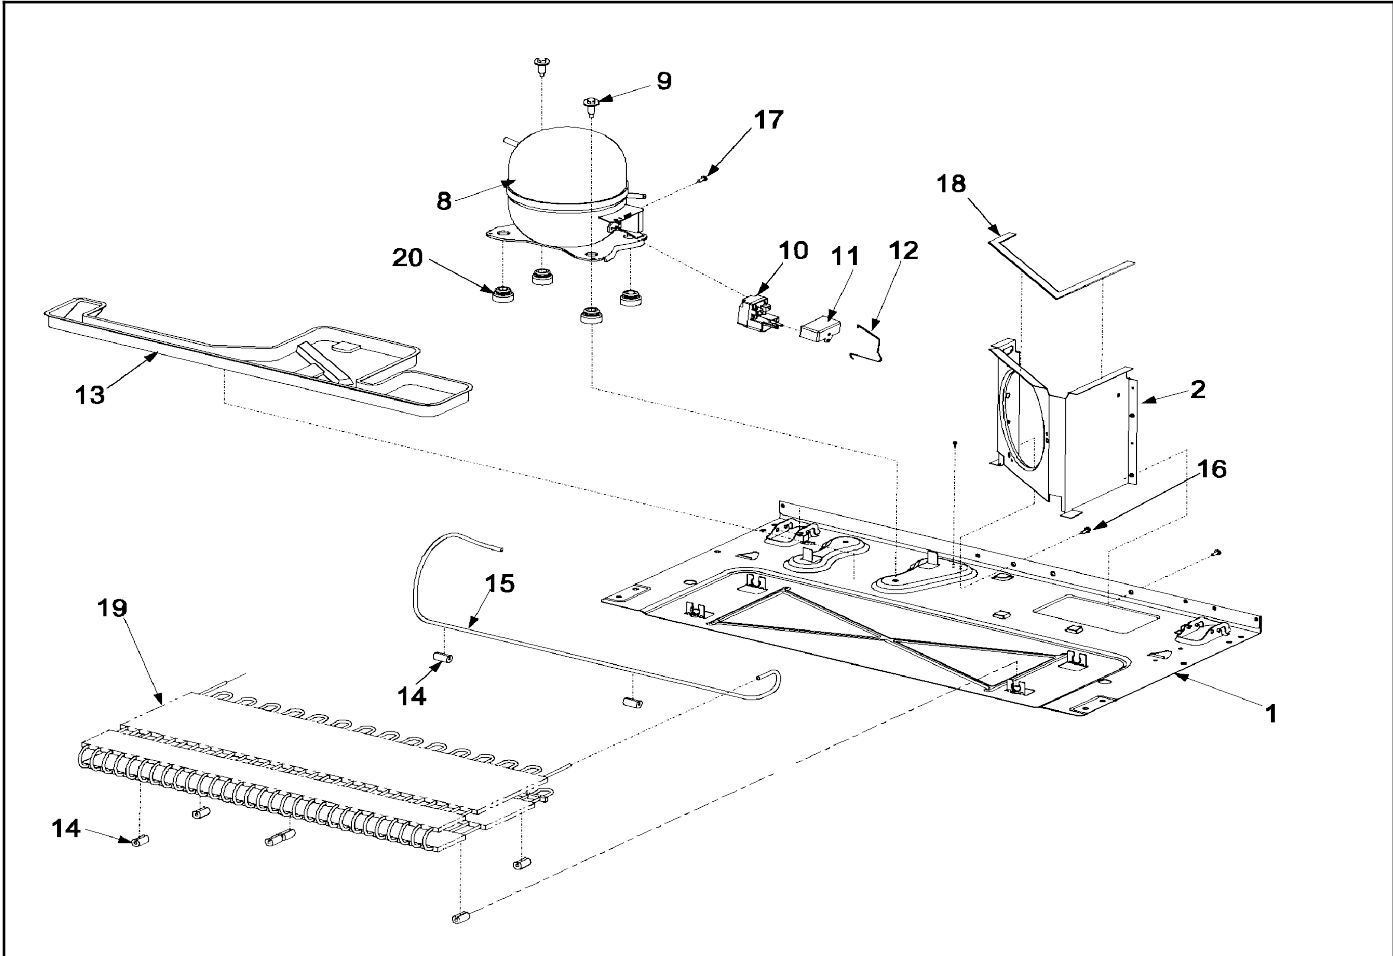

Refrigerador Maytag MBF2256HES

No.	Part No.	Description	Series	Qty
1	67001089	BASEPAN, MACHINE COMPARTMENT	10	1
2	67001090	SHROUD, CONDENSER FAN	10	1
3	10884507	MOTOR, CONDENSER FAN	10	1
4	67003354	BRACKET, CONDENSER MOTOR	10	3
5	61004743	GROMMET, BRACKET	10	3
6	12587601	BLADE, COND FAN	10	1
7	M0223816	SCREW, TR	10	3
8	67003762	COMPRESSOR, TPG1370YXA(BM)	10	1
9 N	M0221523	SCREW, SHLDR	10	2
10	67003764	OVERLOAD/RELAY W/CAPACITOR	10	1
11	C8931612	CAPACITOR	10	1
12	12576801	STRAP, BALE	10	1
13	67001091	PAN, DRAIN	10	1
14	12578601	GROMMET, CONDENSER	10	8
15	67004262	TUBE, DISCHARGE	10	1
16	M0238616	SCREW, SM	10	2
17	M0231604	SCREW, TF	10	2
18	61003210	SEAL Note: SEAL, CONDENSER SHROUD	10	1
19	67004263	CONDENSER	10	1
20	67003493	GROMMET, COMPRESSOR	10	4
-	67003823	HARNES, MC	10	1

*Color Code (-)=Not Shown #=Serial Prefix or Run No., N=Not Available