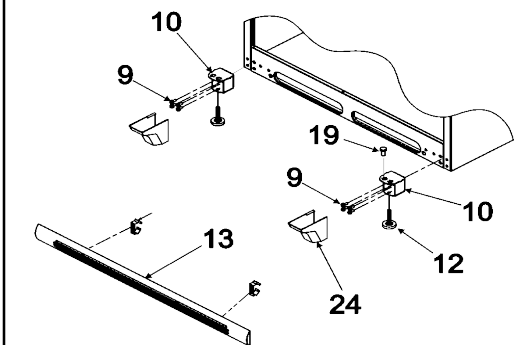

*Color Code (-)=Not Shown #=Series, Serial Prefix or Run No., N=Not Available

Refrigerador Maytag MBF2256HES

No.	Part No.	Description	Series	Qty
1	B8381501	GASKET, DRAIN TUBE	10	1
2	M0500703	SEAL, O RING	10	1
3	D7753903	FUNNEL, DRAIN	10	1
4 N	A4539607	POP RIVET	10	5
5	67003485	COVER, CORNER (BLK)	10	2
6	67001066	TUBE, DRAIN	10	1
7	67001067	CLIP, DRAIN TUBE	10	1
8	A3076901	PLUG, BUTTON	10	1
9	67003858	SCREW, BOTTOM HINGE	10	8
10	67001238	HINGE, BOTTOM E-CT (BLK)	10	2
11	M0211018	SCREW, SM Note: SCREW, BRACKET	10	8
12	10354001	BRAKE, FOOT	10	2
13	67003843	TOE GRILLE ASSY (BLK) Note: (INCL. CLIPS)	10	1
-	12627302	CLIP, TOE GRILLE	10	2
14	67001073	LADDER, CENTER Note: RAIL, SEHLF SUPPORT (CTR)	10	1
15	67001317	LADDER, SIDES Note: RAIL, SHELF SUPPORT (LT/RT)	10	2
16	M0231425	SCREW	10	2
17	M0238642	SCREW, SM	10	6
18	67002918	BASKET, UPPER Note: BASKET, FRZ. (UPR)	10	1
19	M0310343	PLUG, BUTTON (WHT)	10	1
20	67004260	BASKET, FREEZER (LWR)	10	1
21	10508506	HANDLE, BASKET/SHELF Note: HANDLE, BASKET	10	1
22	67001723	DIVIDER, BASKET (UPPER) Note: DIVIDER, BASKET (UPR)	10	1
23	67001310	SCREW	10	1
24	12561901B	COVER, LWR HINGE (BLK)	10	2
25	67004064	DIVIDER, BASKET (LWR)	10	1
26	67004065	SLIDE, DRAWER	10	2
27	67004015	CRADLE, BASKET (RT)	10	1
27	67004014	CRADLE, BASKET (LT)	10	1
28	67004011	ADAPTER, SIDE (RT)	10	1
28	67004010	ADAPTER, SIDE (LT)	10	1
29	M0211021	SCREW 1"	10	8
30	67004012	BRACKET, DRAWER SLIDE (LT)	10	1
30	67004013	BRACKET, DRAWER SLIDE (RT)	10	1
31	67004066	GEAR (LT)	10	1
32	67004261	SHAFT, RACK	10	1
33	67004016	GEAR (RT)	10	1