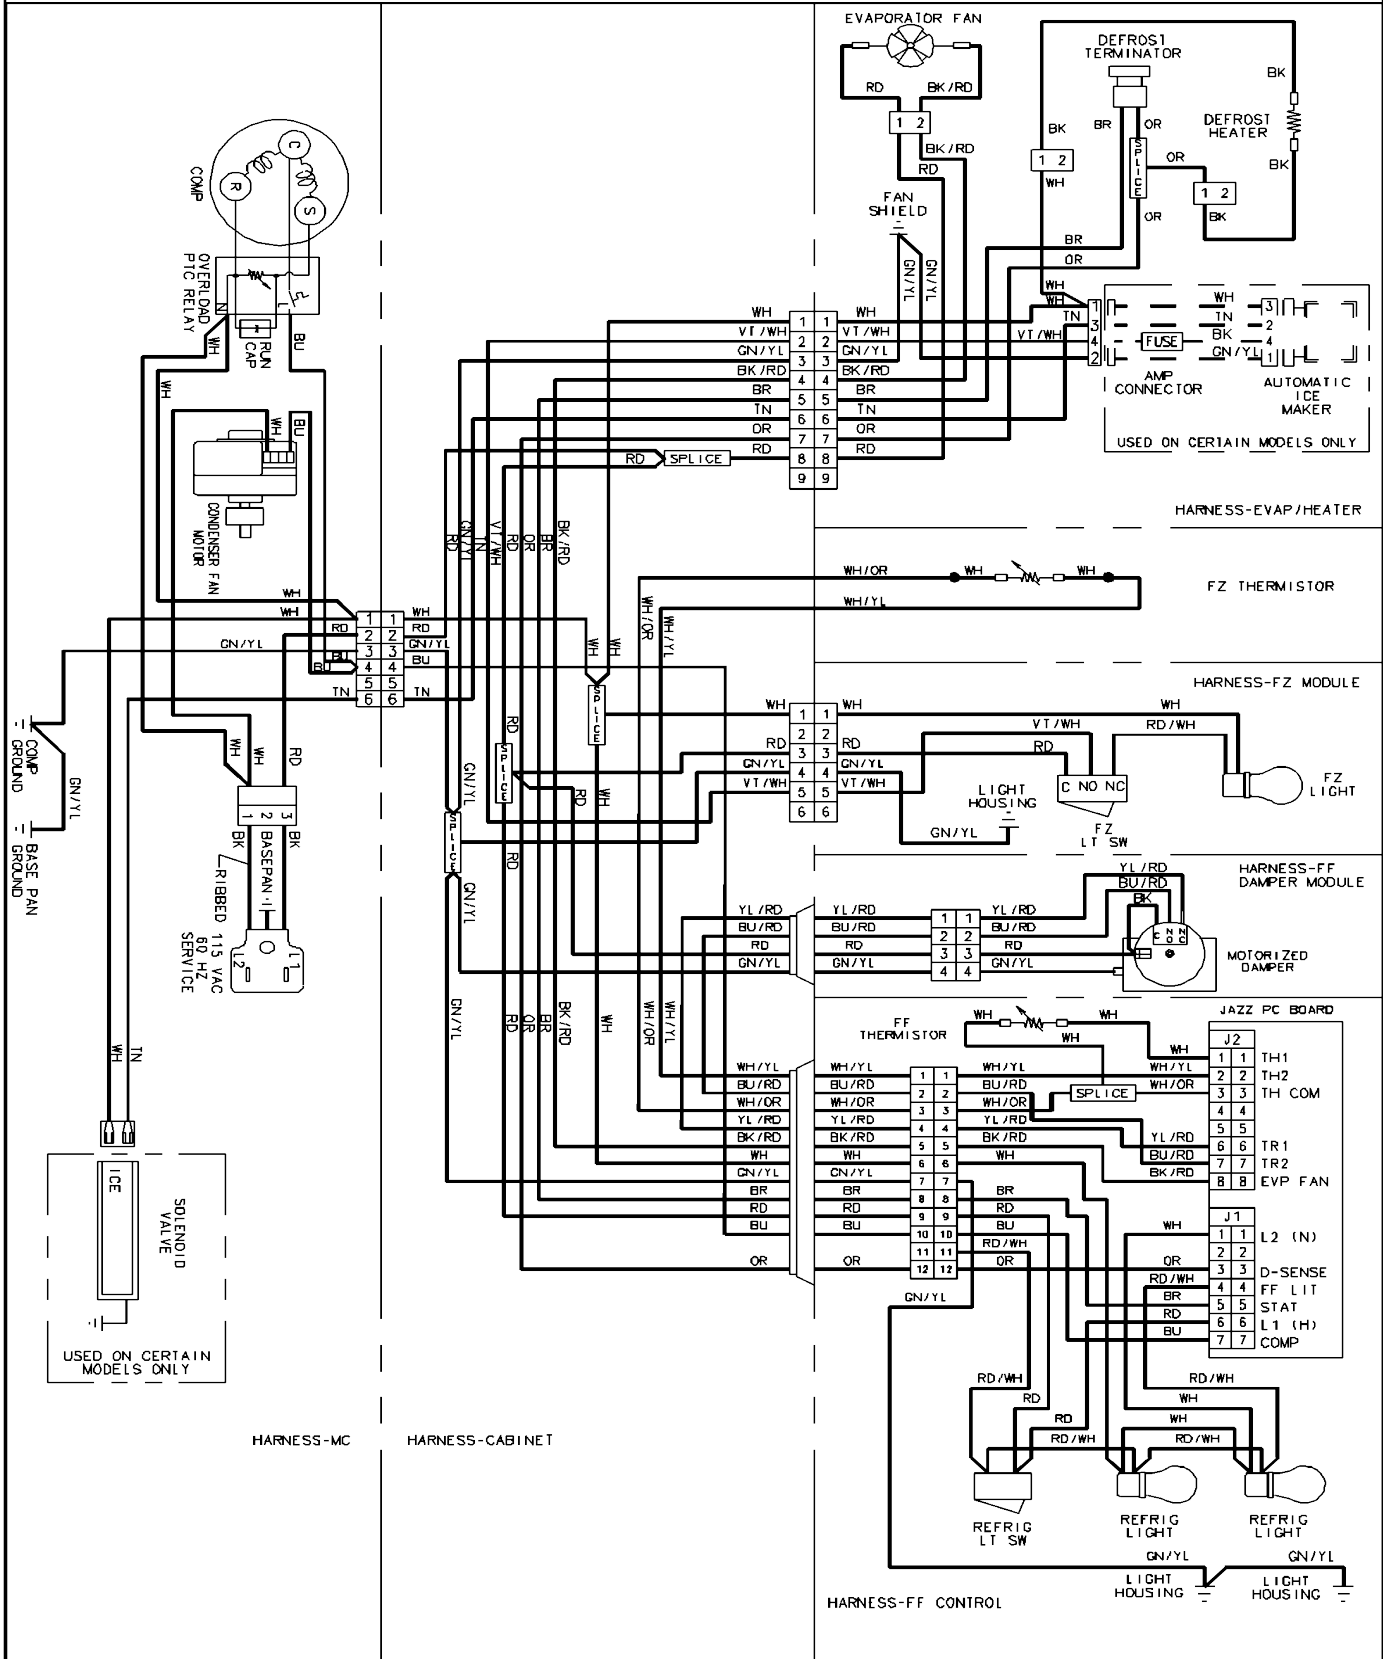

Section: WIRING INFORMATION (SERIES 10)

Model: MBF2256HES

15003510