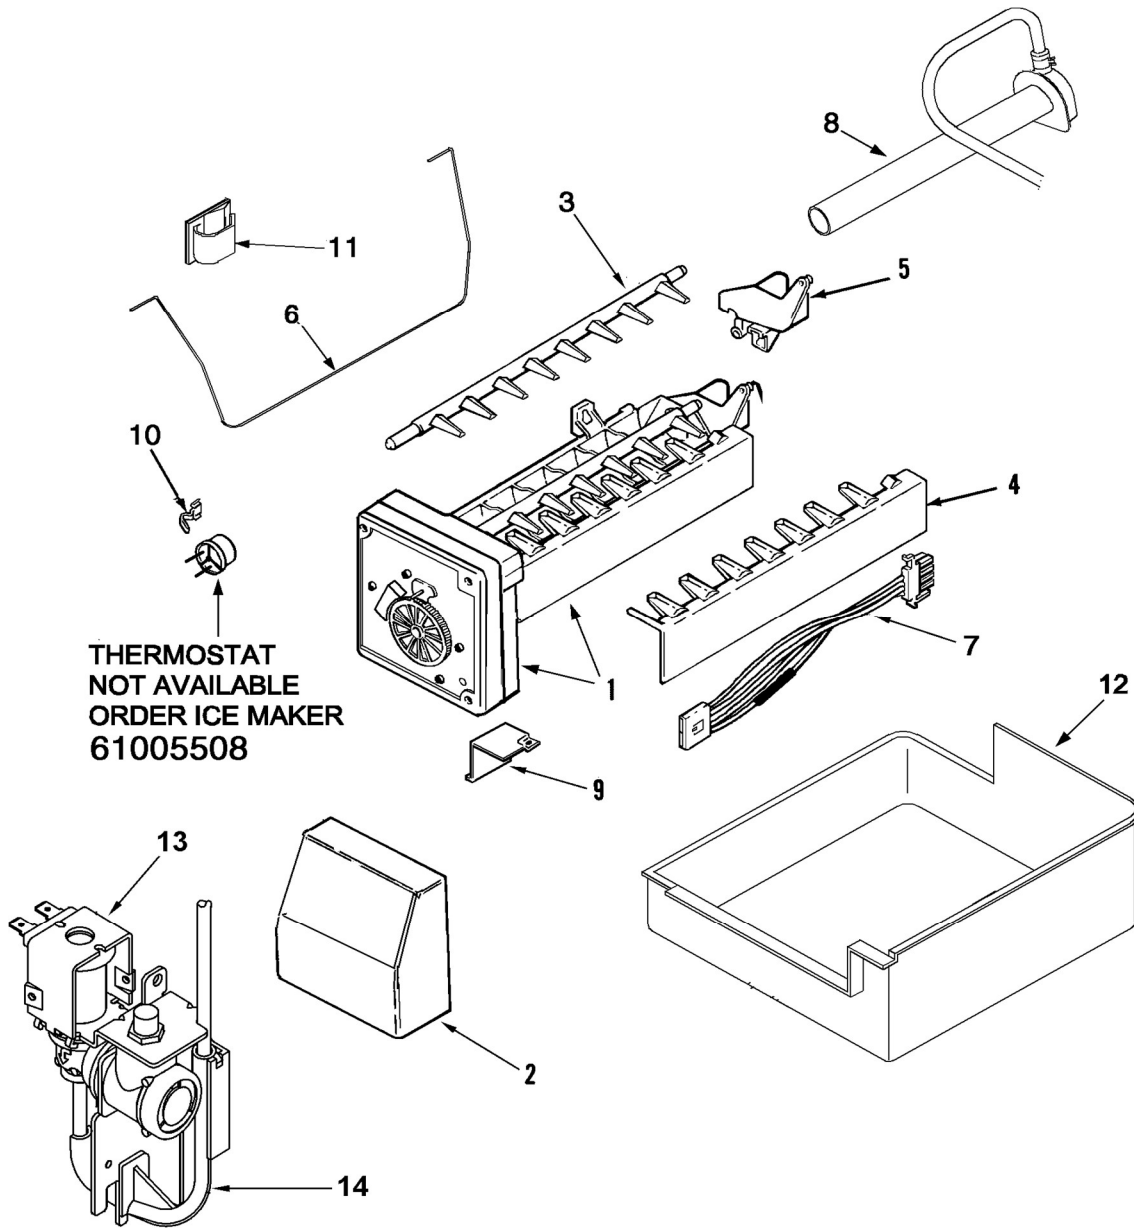

Refrigerador Maytag MBF2256HES

No.	Part No.	Description	Series	Qty
-	M0211018	SCREW, SM Note: SCREW, ICE MAKER	10	3
1	61005508	ICE MAKER ASSY.	10	1
2	10519807	COVER, ICE MAKER	10	1
3	95101-1	EJECTOR, ICE	10	1
4	95102-1	STRIPPER, ICE	10	1
5	95100-1	INLET, WATER	10	1
6	67001257	ARM, ICE MAKER	10	1
7	67001489	HARNESS, ICE MAKER*	10	1
8	10463201	ELBOW, FILL TUBE	10	1
-	95108-1	SCREW, BRACKET	10	1
9	95107-1	BRACKET, MODULE & HEATER	10	1
10	95104-1	RETAINER, THERMOSTAT	10	1
11	M0104106	CLIP	10	2
12	67001255	PAN, ICE	10	1
13	67003753	VALVE, WATER	10	1
14	67003729	TUBE, PLASTIC	10	1
-	M0108105	CLAMP, TUBE	10	1
-	A3223101	INSERT, PLASTIC TUBE	10	1
-	M0114003	CLIP, SPEED	10	1
-	10244904	COUPLING	10	1

*Color Code (-)=Not Shown #=Series, Serial Prefix or Run No., N=Not Available