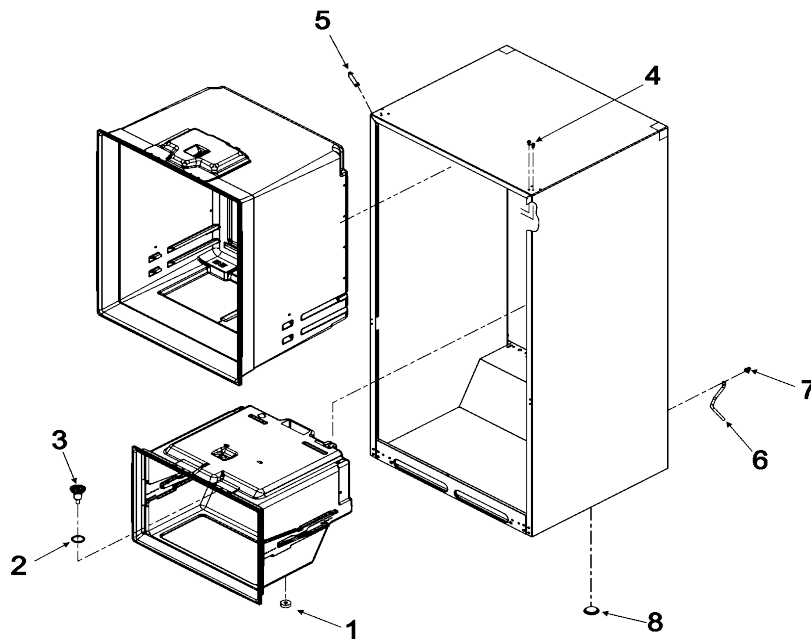

Refrigerador Maytag MBF2256HES

No.	Part No.	Description	Series	Qty
1	B8381501	GASKET, DRAIN TUBE	10	1
2	M0500703	SEAL, O RING	10	1
3	D7753903	FUNNEL, DRAIN	10	1
4 N	A4539607	POP RIVET	10	5
5	67003485	COVER, CORNER (BLK)	10	2
6	67001066	TUBE, DRAIN	10	1
7	67001067	CLIP, DRAIN TUBE	10	1
8	A3076901	PLUG, BUTTON	10	1
9	67003858	SCREW, BOTTOM HINGE	10	8
10	67001238	HINGE, BOTTOM E-CT (BLK)	10	2
11	M0211018	SCREW, SM Note: SCREW, BRACKET	10	8
12	10354001	BRAKE, FOOT	10	2
13	67003843	TOE GRILLE ASSY (BLK) Note: (INCL. CLIPS)	10	1
-	12627302	CLIP, TOE GRILLE	10	2
14	67001073	LADDER, CENTER Note: RAIL, SEHLF SUPPORT (CTR)	10	1
15	67001317	LADDER, SIDES Note: RAIL, SHELF SUPPORT (LT/RT)	10	2
16	M0231425	SCREW	10	2
17	M0238642	SCREW, SM	10	6
18	67002918	BASKET, UPPER Note: BASKET, FRZ. (UPR)	10	1
19	M0310343	PLUG, BUTTON (WHT)	10	1
20	67004260	BASKET, FREEZER (LWR)	10	1
21	10508506	HANDLE, BASKET/SHELF Note: HANDLE, BASKET	10	1
22	67001723	DIVIDER, BASKET (UPPER) Note: DIVIDER, BASKET (UPR)	10	1
23	67001310	SCREW	10	1
24	12561901B	COVER, LWR HINGE (BLK)	10	2
25	67004064	DIVIDER, BASKET (LWR)	10	1
26	67004065	SLIDE, DRAWER	10	2
27	67004015	CRADLE, BASKET (RT)	10	1
27	67004014	CRADLE, BASKET (LT)	10	1
28	67004011	ADAPTER, SIDE (RT)	10	1
28	67004010	ADAPTER, SIDE (LT)	10	1
29	M0211021	SCREW 1"	10	8
30	67004012	BRACKET, DRAWER SLIDE (LT)	10	1
30	67004013	BRACKET, DRAWER SLIDE (RT)	10	1
31	67004066	GEAR (LT)	10	1
32	67004261	SHAFT, RACK	10	1
33	67004016	GEAR (RT)	10	1

*Color Code (-)=Not Shown #=Serial Prefix or Run No., N=Not Available