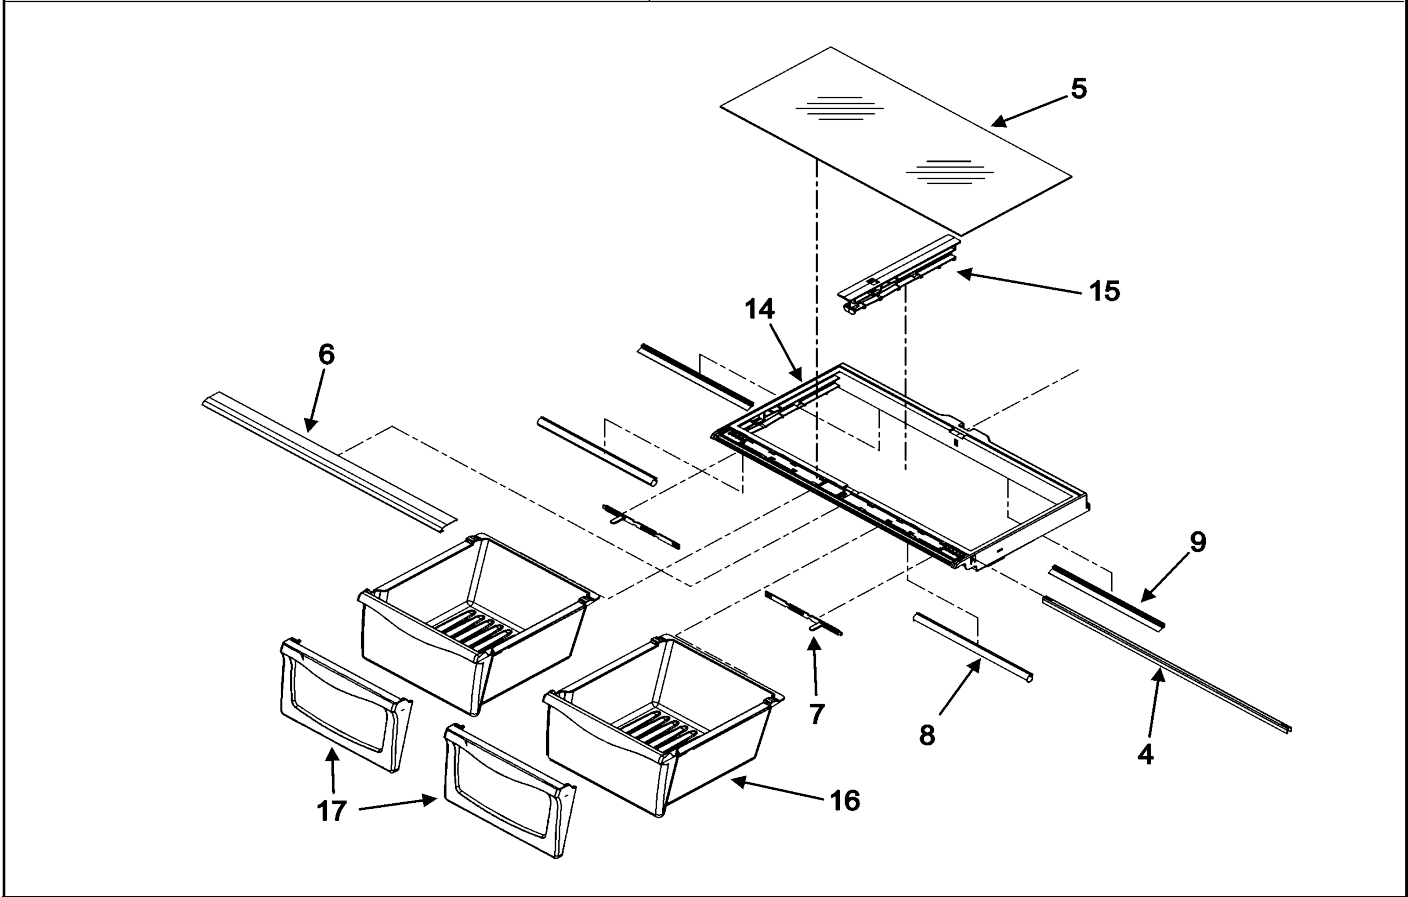

Refrigerador Maytag MBF2256HES

No.	Part No.	Description	Series	Qty
1	67004870	SHELF, GLIDE OUT	10	3
2	10448903	RACK, BOTTLE	10	1
3	67004368	SHELF, STATIONARY Note: SHELF, DELI	10	1
4	67001059	BRACE, CRISPER E-CT	10	1
5	67001060	GLASS, CRISPER	10	1
6	67004369	EXTR, FRONT CRISPER	10	1
7	Y67001287	SLIDE, HUMIDITY CONTROL	10	2
8	67001063	SEAL, FRONT CRISPER	10	2
9	67001768	SEAL, REAR CRISPER	10	2
10	67001053	GLIDE (RT) Note: RAIL, DELI PAN (RT)	10	1
-	M0214931	SCREW Note: SCREW, RAIL	10	2
11	67001054	GLIDE (LT) Note: RAIL, DELI PAN (LT)	10	1
-	M0214931	SCREW Note: SCREW, RAIL	10	2
12	67001314	PAN, DELI	10	1
13	67004370	FRONT, DELI PAN	10	1
14	67001056	FRAME, CRISPER	10	1
15	67001057	RAIL, CENTER CRISPER	10	1
16	67002633	PAN, CRISPER	10	2
17	67004371	FRONT, CRISPER PAN	10	2

*Color Code (-)=Not Shown #=Series, Serial Prefix or Run No., N=Not Available