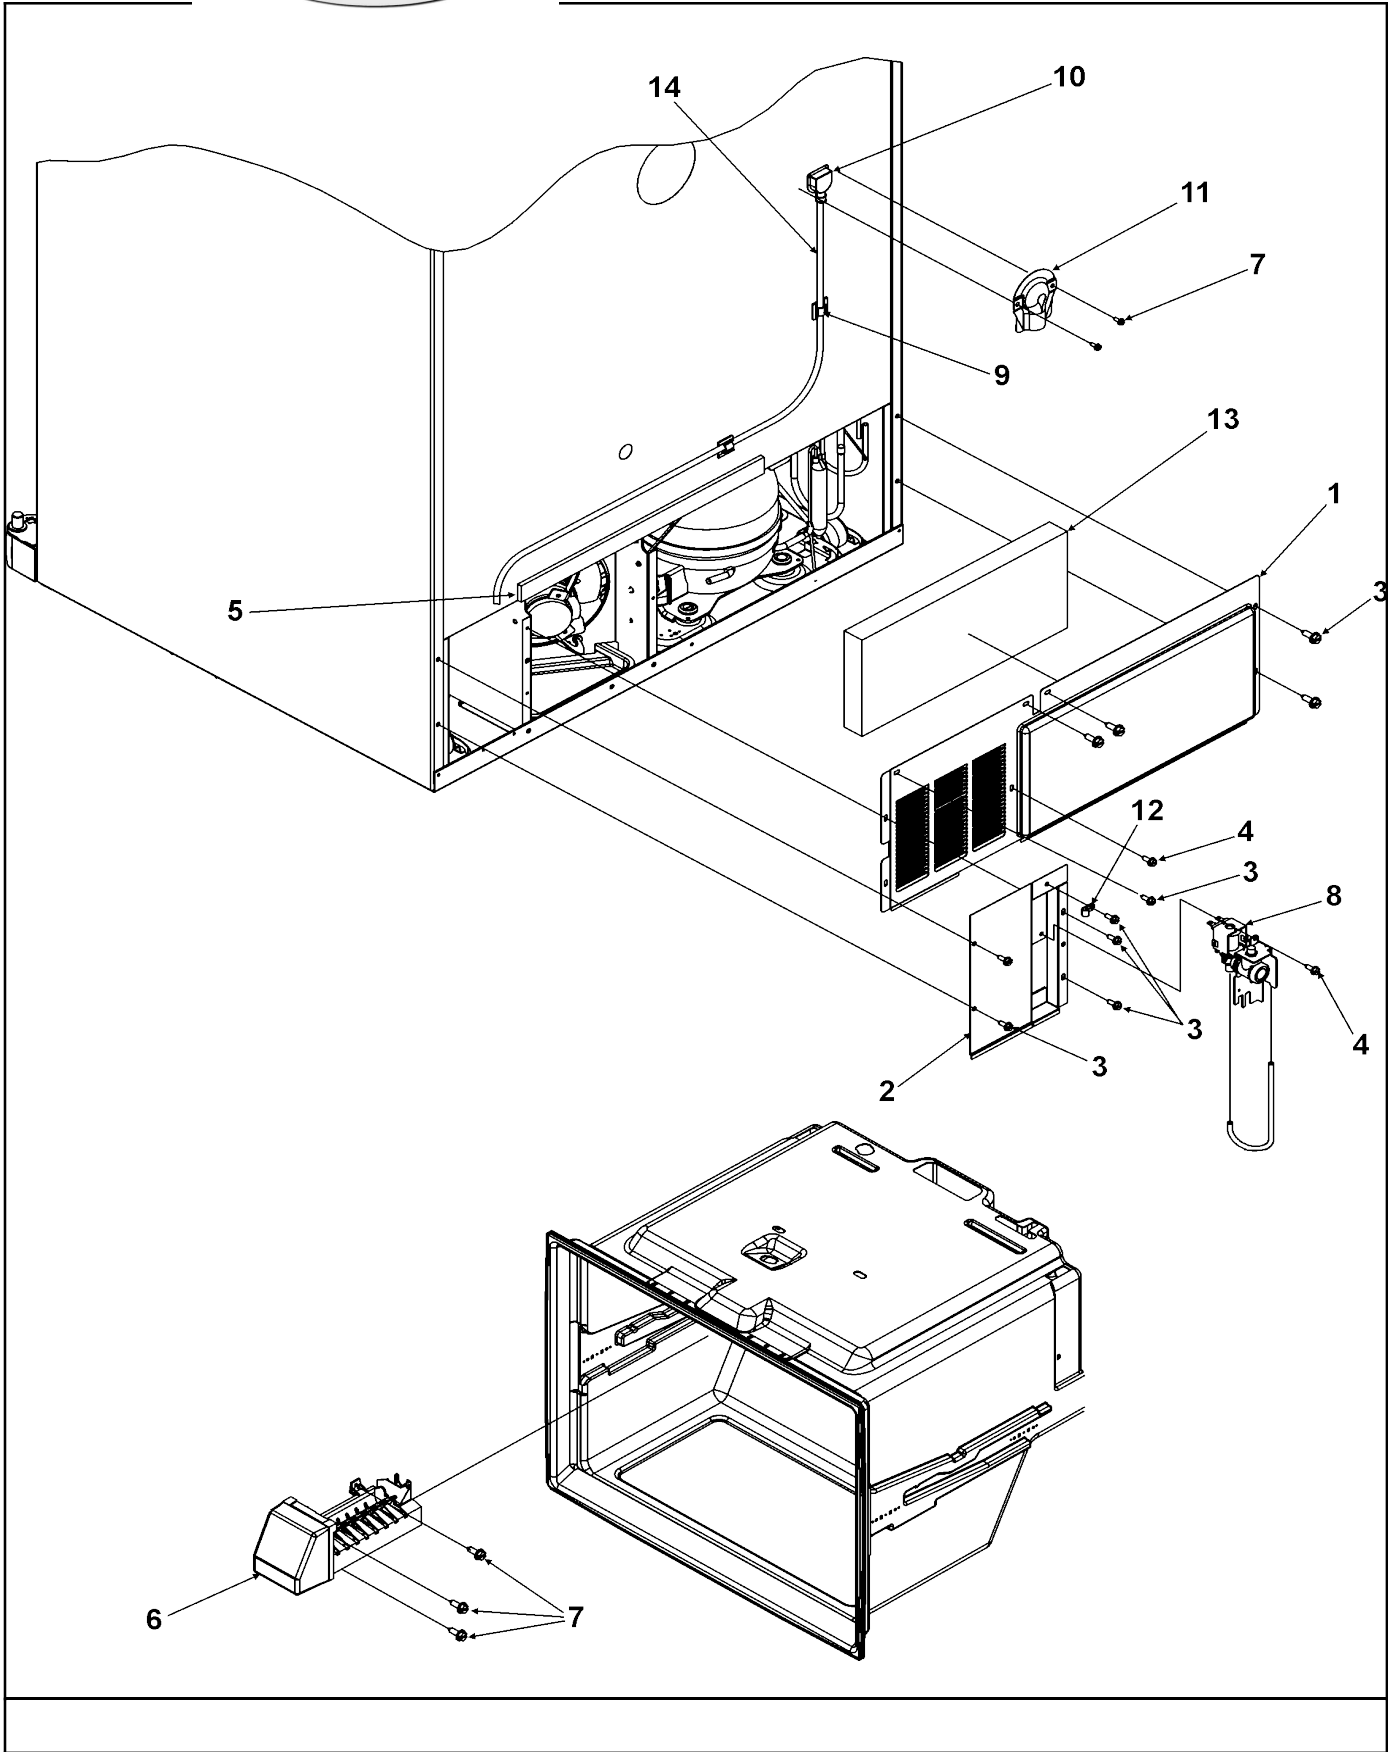

*Color Code (-)=Not Shown #=Serial Prefix or Run No., N=Not Available

Refrigerador Maytag MBF2256HES

No.	Part No.	Description	Series	Qty
1	12575101ED	BACK, MACH COMP	10	1
2	67001097	COVER, WATER VALVE	10	1
3	M0238616	SCREW, SM	10	9
4	M0251015	SCREW Note: SCREW, WATER VALVE	10	1
5	B5759649	GASKET, MC BACK	10	1
6	61005508	ICE MAKER ASSY.	10	1
7	M0211018	SCREW, SM	10	5
8	67003753	VALVE, WATER	10	1
9	M0104106	CLIP	10	2
-	M0114003	CLIP, SPEED	10	1
10	10463201	ELBOW, FILL TUBE	10	1
11	67003331	COVER, WATER LINE	10	1
12	M0108105	CLAMP, TUBE	10	1
13	67003796	FIBER, ACOUSTIC	10	1
14	67003729	TUBE, PLASTIC	10	1
-	A3223101	INSERT, PLASTIC TUBE	10	1
-	12583301	CORD, POWER	10	1