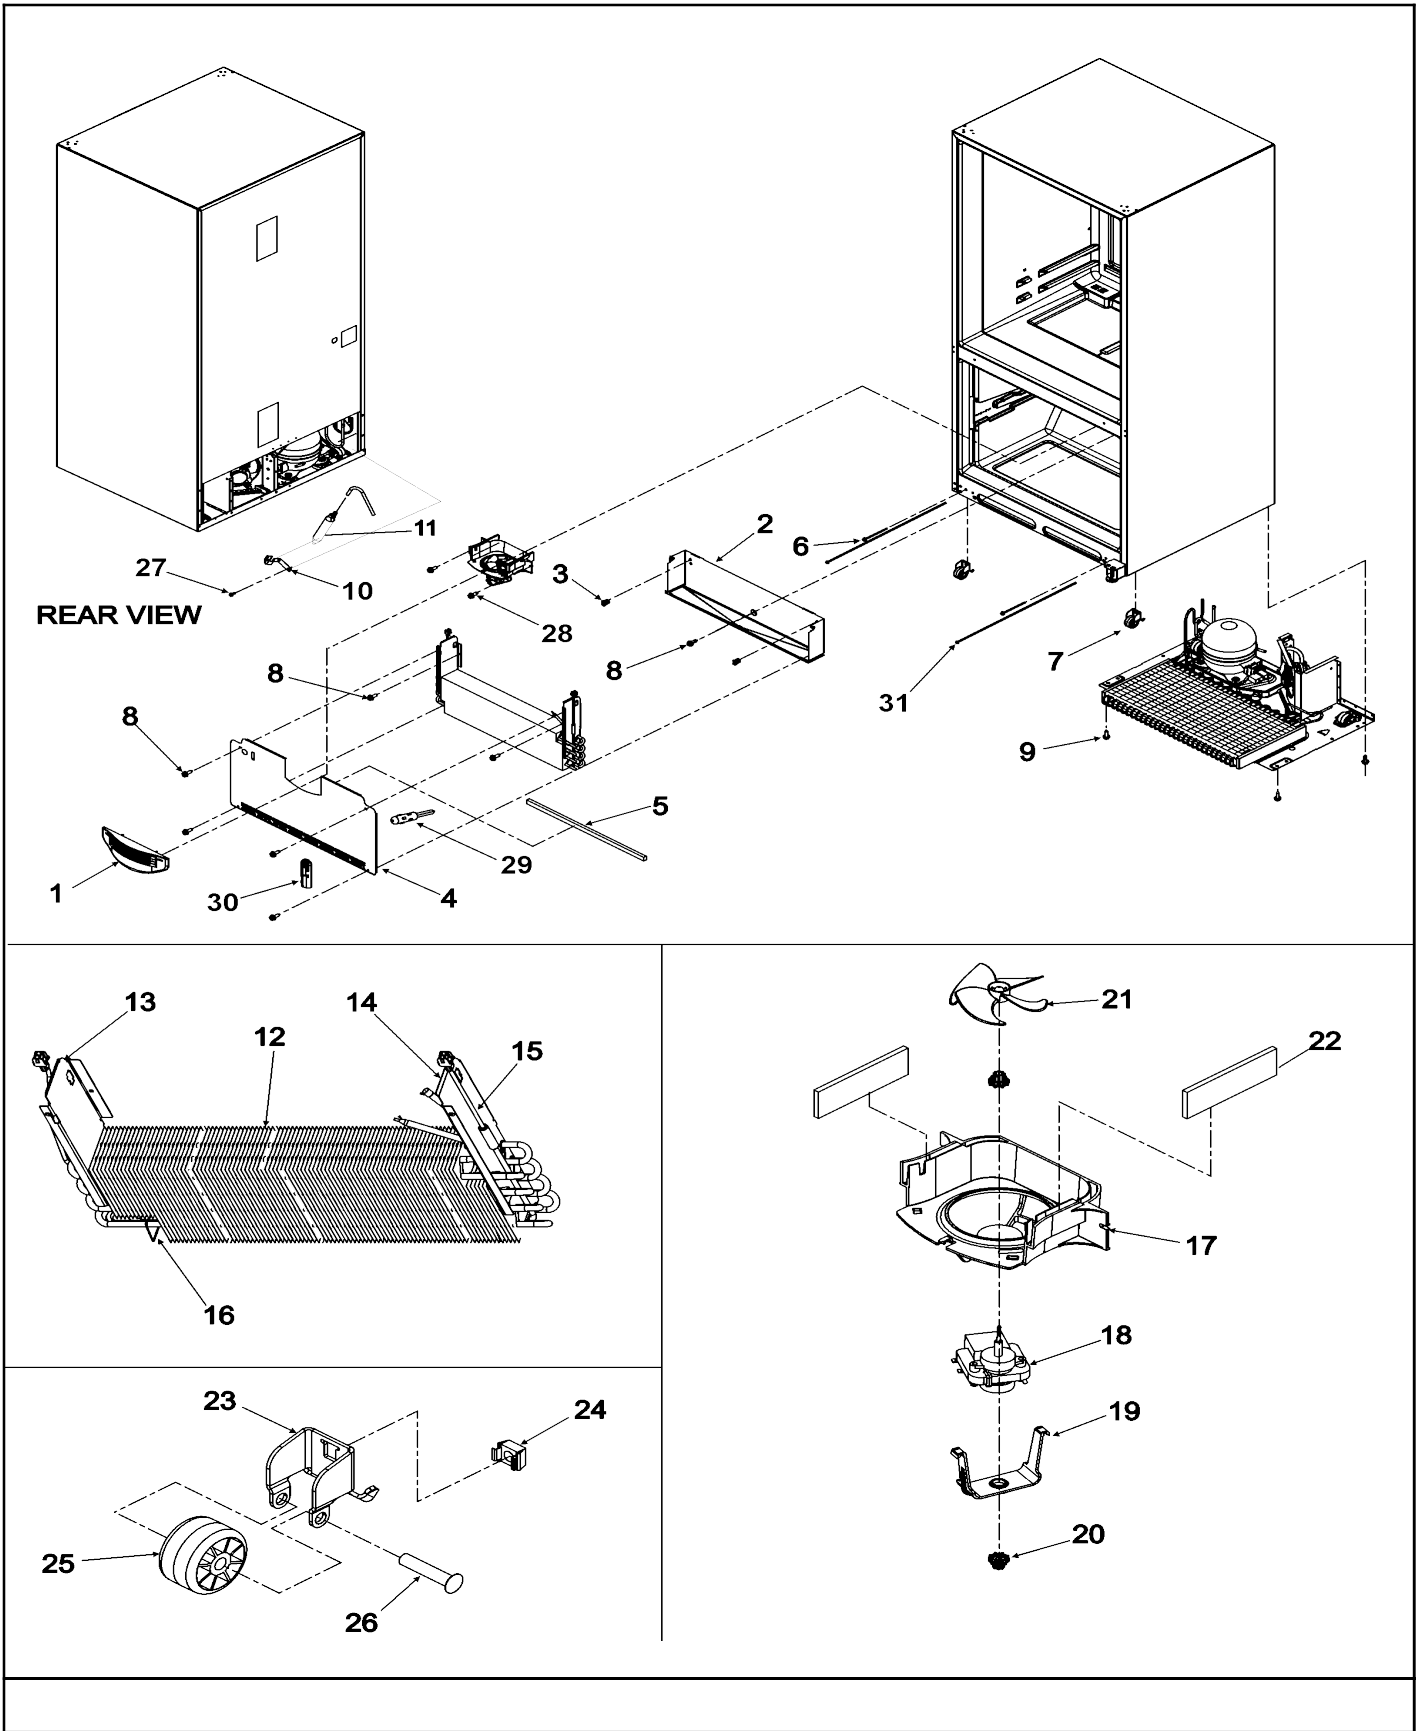

Refrigerador Maytag MBF2256HES

No.	Part No.	Description	Series	Qty
1	67001079	GRILLE, FZ AIR**	10	1
2	67001080	TRAY, DRIP E-CT	10	1
3	10623002	CLIP, EVAPORATOR	10	2
4	67003936	COVER, EVAPORATOR	10	1
5	67001776	GASKET	10	1
6	12606102	BOLT, ROLLER ADJ	10	2
7	67002227	ROLLER BRACKET ASSY	10	4
8	M0238616	SCREW, SM	10	5
9	M0260242	SCREW, TF	10	4
10	10547002	CLIP, DRIER	10	1
11	B2150504	DRIER	10	1
12	12001919	KIT, EVAPORATOR Note: EVAPORATOR KIT	10	1
13	67001083	DAM, LEFT RETURN	10	1
14	67001084	DAM, RIGHT RETURN	10	1
15	67001794	HEATER, DEFROST	10	1
16	10428101	CLIP, EVAP HEATER	10	2
17	67002777	SHROUD, EVAP FAN	10	1
18	67003636	MOTOR, EVAP FAN	10	1
19	67003083	CLIP Note: CLIP, EVAP MOTOR	10	1
20	67002780	GROMMET, FAN MOTOR (BLK)	10	2
21	12217201	FAN, EVAPORATOR	10	1
22	67001291	GASKET, FOAM	10	2
23	12456801	BRACKET, ROLLER	10	2
24	M0286708	NUT, SPEED	10	2
25	10450602	ROLLER	10	2
26	M1205302	RIVET	10	2
27	67002525	SCREW, SELF DRILL	10	1
28	M0211018	SCREW, SM	10	2
29	12002355	THERMISTOR KIT	10	1
30	67003924	COVER, FZ THERMISTOR	10	1
31	10093313	SCREW, ADJUSTING	10	2
-	67003426	THERMOSTAT, DEFROST	10	1
-	67003931	HARNES, EVAP HEATER	10	1

*Color Code (-)=Not Shown #=**12**Series, Serial Prefix or Run No., N=Not Available