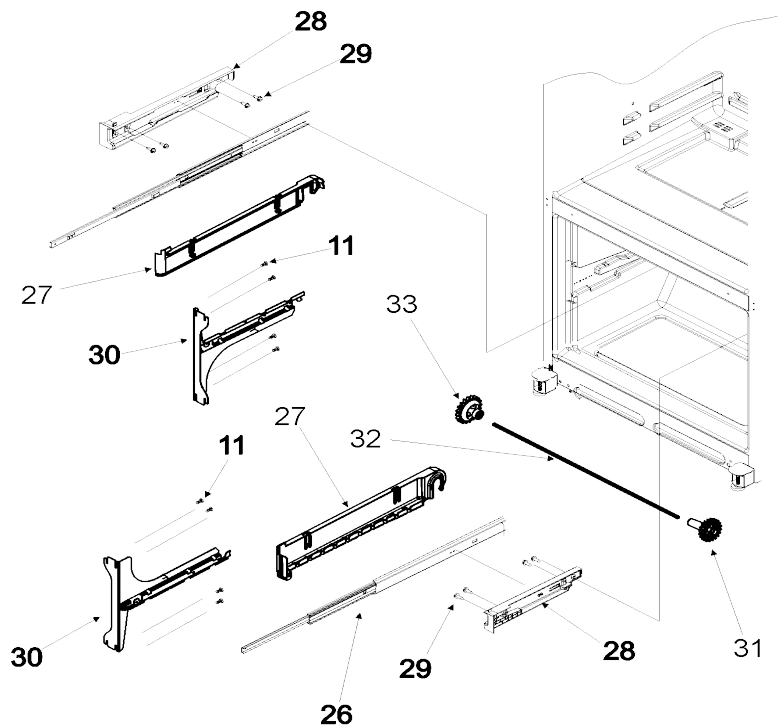

*Color Code (-)=Not Shown #=Series, Serial Prefix or Run No., N=Not Available

Refrigerador Maytag MBF2256HES

No.	Part No.	Description	Series	Qty
1	B8381501	GASKET, DRAIN TUBE	10	1
2	M0500703	SEAL, O RING	10	1
3	D7753903	FUNNEL, DRAIN	10	1
4 N	A4539607	POP RIVET	10	5
5	67003485	COVER, CORNER (BLK)	10	2
6	67001066	TUBE, DRAIN	10	1
7	67001067	CLIP, DRAIN TUBE	10	1
8	A3076901	PLUG, BUTTON	10	1
9	67003858	SCREW, BOTTOM HINGE	10	8
10	67001238	HINGE, BOTTOM E-CT (BLK)	10	2
11	M0211018	SCREW, SM Note: SCREW, BRACKET	10	8
12	10354001	BRAKE, FOOT	10	2
13	67003843	TOE GRILLE ASSY (BLK) Note: (INCL. CLIPS)	10	1
-	12627302	CLIP, TOE GRILLE	10	2
14	67001073	LADDER, CENTER Note: RAIL, SEHLF SUPPORT (CTR)	10	1
15	67001317	LADDER, SIDES Note: RAIL, SHELF SUPPORT (LT/RT)	10	2
16	M0231425	SCREW	10	2
17	M0238642	SCREW, SM	10	6
18	67002918	BASKET, UPPER Note: BASKET, FRZ. (UPR)	10	1
19	M0310343	PLUG, BUTTON (WHT)	10	1
20	67004260	BASKET, FREEZER (LWR)	10	1
21	10508506	HANDLE, BASKET/SHELF Note: HANDLE, BASKET	10	1
22	67001723	DIVIDER, BASKET (UPPER) Note: DIVIDER, BASKET (UPR)	10	1
23	67001310	SCREW	10	1
24	12561901B	COVER, LWR HINGE (BLK)	10	2
25	67004064	DIVIDER, BASKET (LWR)	10	1
26	67004065	SLIDE, DRAWER	10	2
27	67004015	CRADLE, BASKET (RT)	10	1
27	67004014	CRADLE, BASKET (LT)	10	1
28	67004011	ADAPTER, SIDE (RT)	10	1
28	67004010	ADAPTER, SIDE (LT)	10	1
29	M0211021	SCREW 1"	10	8
30	67004012	BRACKET, DRAWER SLIDE (LT)	10	1
30	67004013	BRACKET, DRAWER SLIDE (RT)	10	1
31	67004066	GEAR (LT)	10	1
32	67004261	SHAFT, RACK	10	1
33	67004016	GEAR (RT)	10	1