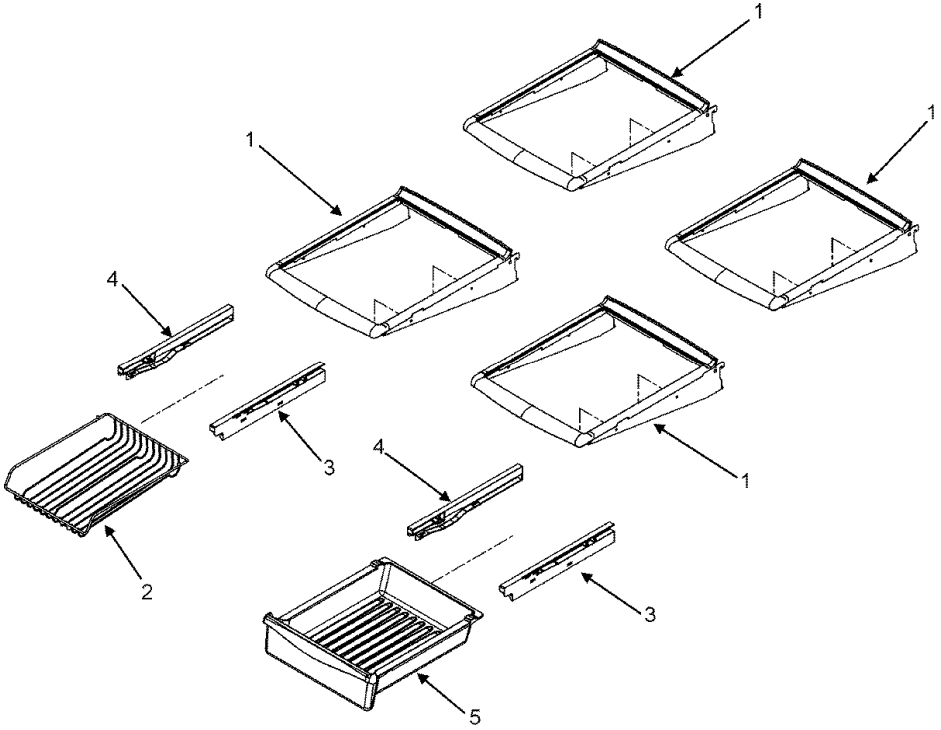

MBR2255KES SHELVES