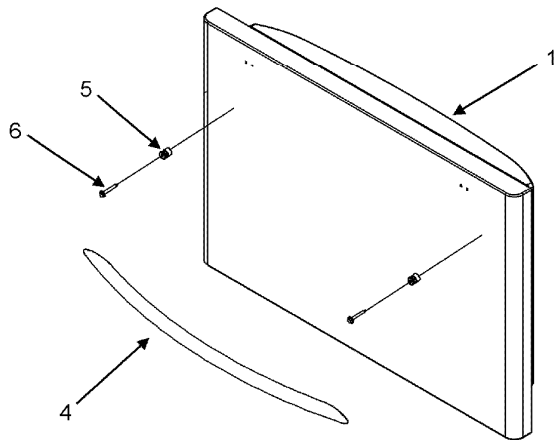

MBR2255KES FREEZER DOOR