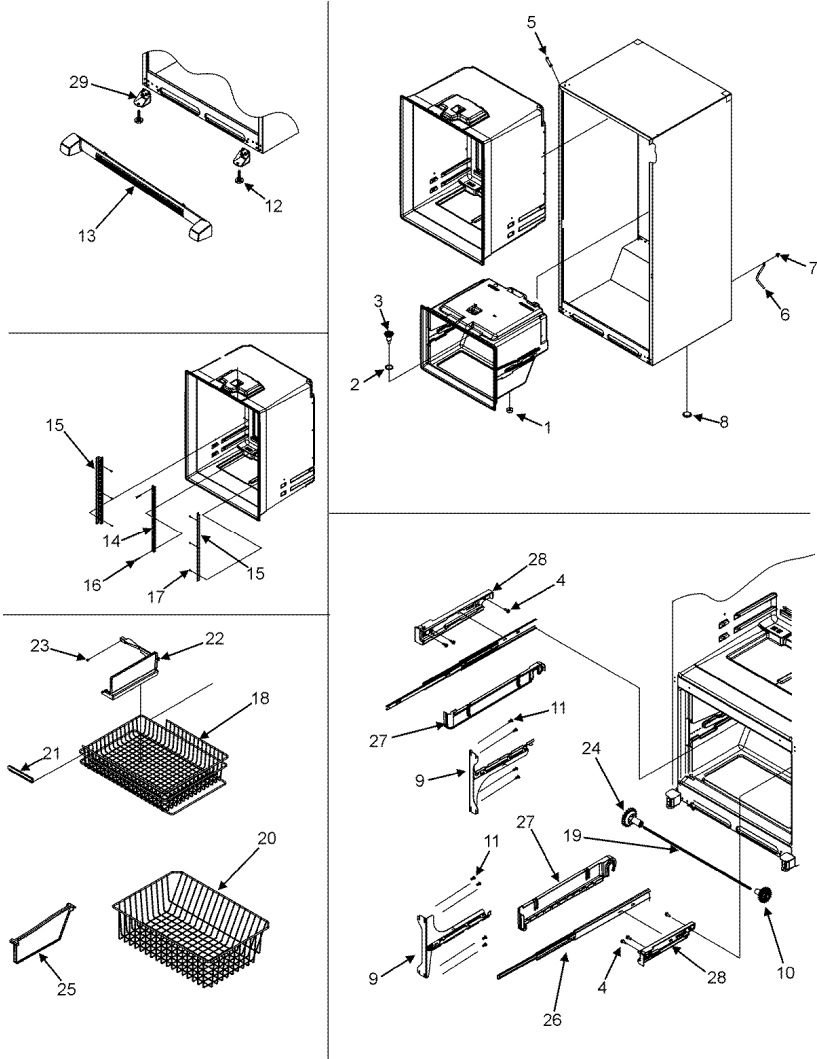

MBR2255KES INTERIOR CABINET

MBR2255KES INTERIOR CABINET

1	B8381501	GASKET, DRAIN TUBE (S/P)
2	M0500703	SEAL, O RING (S/P)
3	D7753903	FUNNEL, DRAIN (S/P)
4	67006406	SCREW, SM/HEX HEAD (S/P)
5	67003485	COVER, CORNER (BLK) (S/P)
6	67001066	TUBE, DRAIN (S/P)
7	67001067	CLIP, DRAIN TUBE (S/P)
8	A3076901	PLUG, BUTTON (S/P)
9	67004013	BRACKET, DRAWER SLIDE (RT) (S/P)
9	67004012	BRACKET, DRAWER SLIDE (LT) (S/P)
10	67004430	GEAR (RT) (S/P)
11	67006491	SCREW (S/P)
12	67003868	BRAKE, FOOT (S/P)
13	12627302	CLIP, TOE GRILLE (S/P)
13	67006954	GRILLE, TOE (BLK) (S/P)
14	67001073	LADDER, CENTER (S/P)
15	67001317	LADDER, SIDES (S/P)
16	67006360	SCREW (S/P)
17	67006400	SCREW, SM (S/P)
18	67004986	BASKET, UPPER (S/P)
19	67004261	SHAFT, RACK (S/P)
20	67006024	BASKET, LOWER 33 (S/P)
21	10508506	HANDLE, BASKET/SHELF (S/P)
22	67004127	DIVIDER, BASKET (UPPER) (S/P)
23	67006608	SCREW (S/P)
24	12002497	GEAR (LT) (S/P)
25	67006644	DIVIDER, BASKET (LWR) (S/P)
26	67006607	SLIDE, DRAWER (S/P)
27	67004015	CRADLE, BASKET (RT) (S/P)
27	67004014	CRADLE, BASKET (LT) (S/P)
28	12002500	ADAPTER, SIDE (LT) (S/P)
29	67006112	BRACKET, FOOT CABINET (S/P)