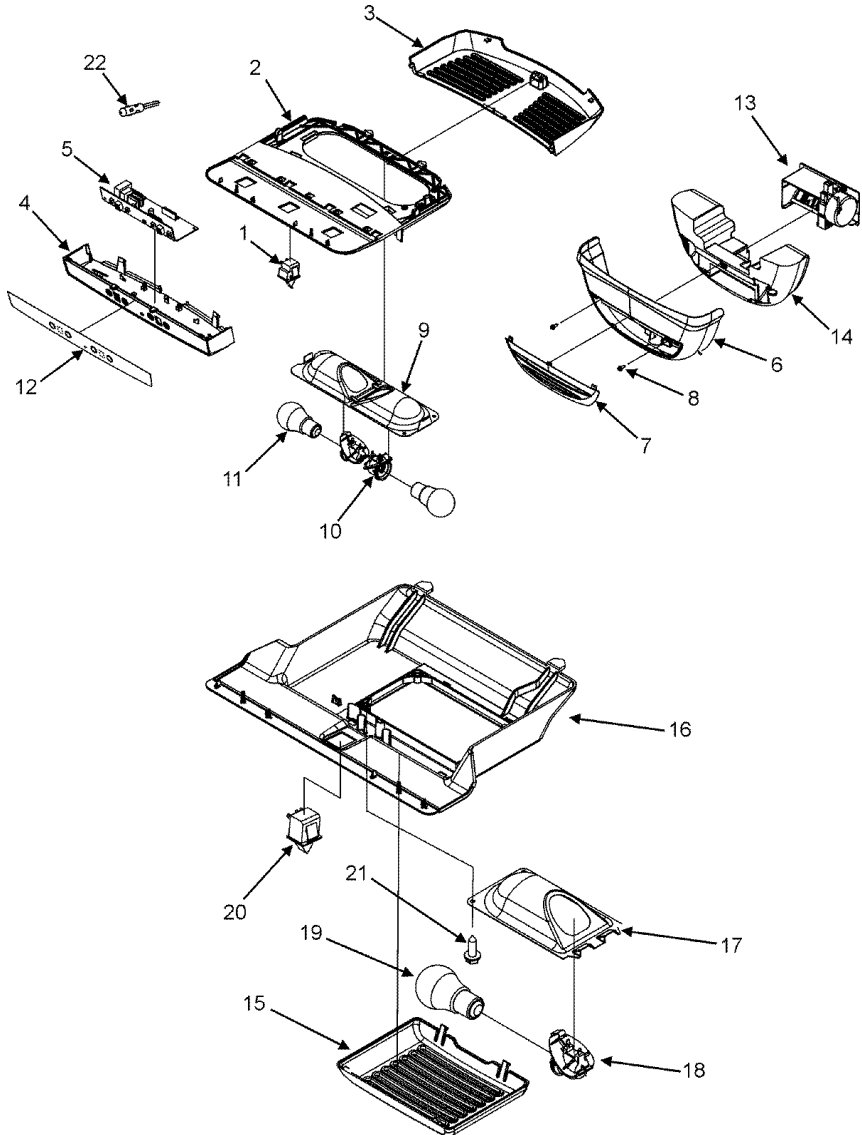

Distribuidor Autorizado

SurteRápido.com

Venta de Refacciones
Electrodomesticas

MBR2255KES CONTROLS