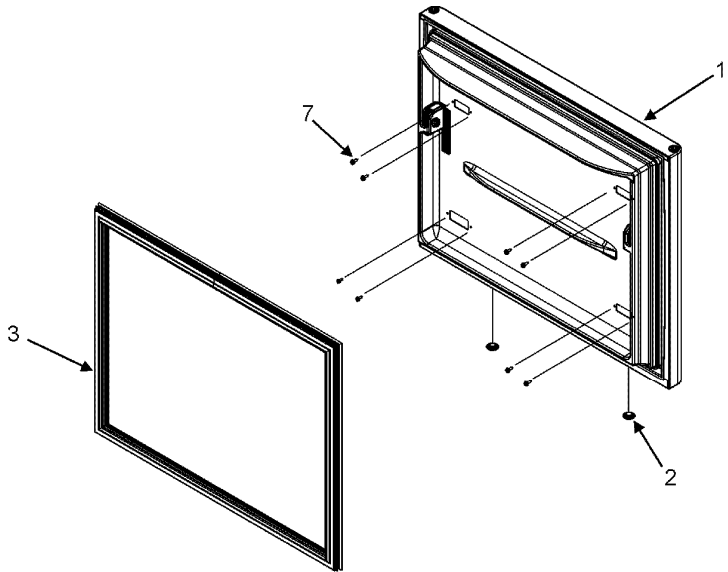

MBR2255KES FREEZER DOOR