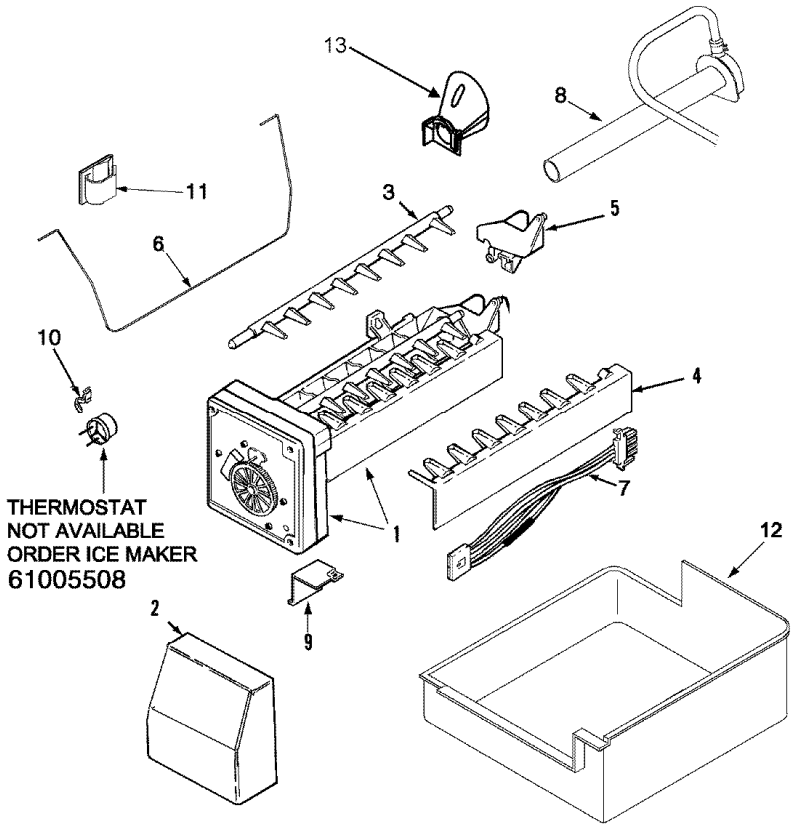

MBR2255KES ICE MAKER

**THERMOSTAT
NOT AVAILABLE
ORDER ICE MAKER
61005508**