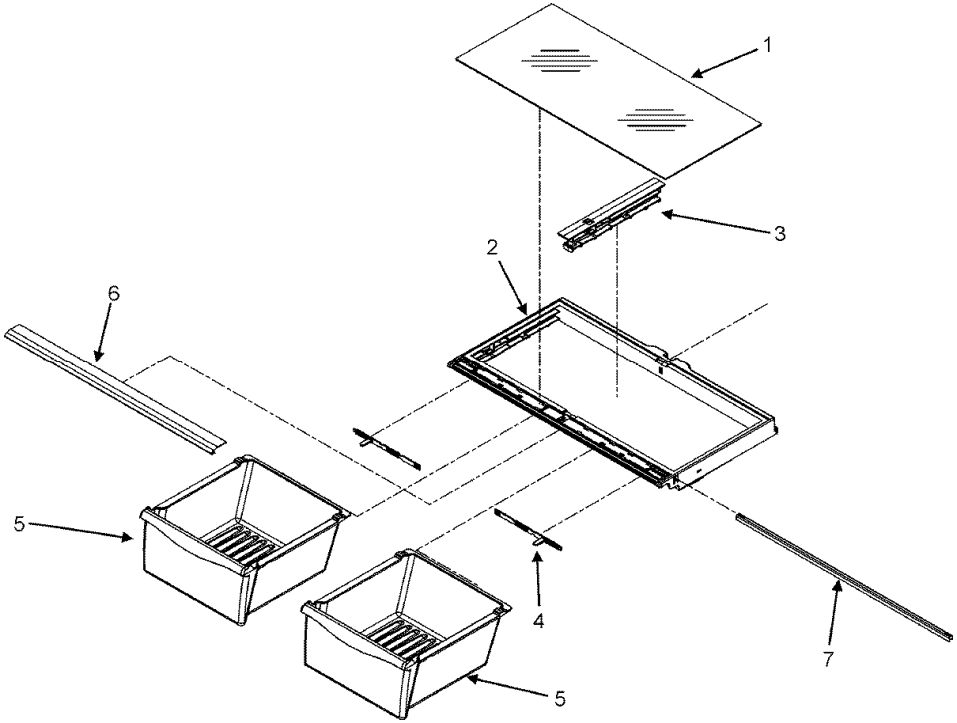

MBR2255KES CRISPER