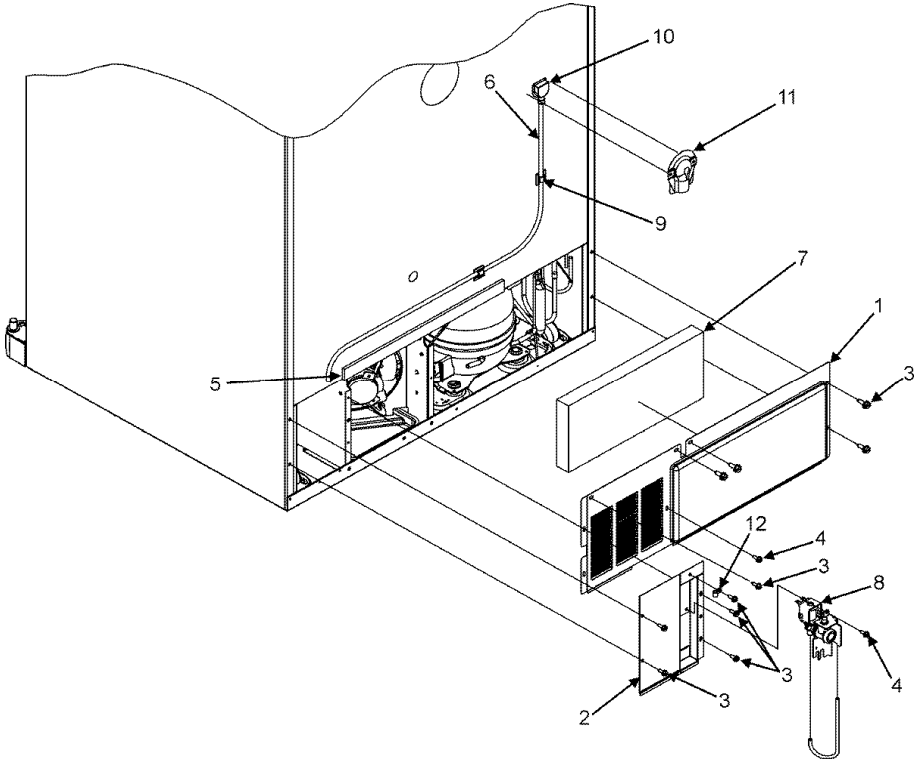

Distribuidor Autorizado

SurteRápido.com

Venta de Refacciones
Electrodomesticas

MBR2255KES CABINET BACK

MBR2255KES CABINET BACK

1	67006101	COVER, MC BACK (S/P)
2	67001097	COVER, WATER VALVE (S/P)
3	67006425	SCREW, SM (S/P)
4	67006662	SCREW (S/P)
5	B5759649	GASKET, MC BACK (S/P)
6	67003729	TUBE, PLASTIC (S/P)
7	67003796	FIBER, ACOUSTIC (S/P)
8	67003753	VALVE, WATER (S/P)
9	M0104106	CLIP (S/P)
10	10463201	ELBOW, FILL TUBE (S/P)
10	M0114003	CLIP, SPEED (S/P)
11	67003331	COVER, WATER LINE (S/P)
11	67006287	SCREW (S/P)
12	2221070	CLAMP, TUBE (S/P)
13	A3223101	INSERT, PLASTIC TUBE (S/P)
14	67006506	CORD, POWER (S/P)