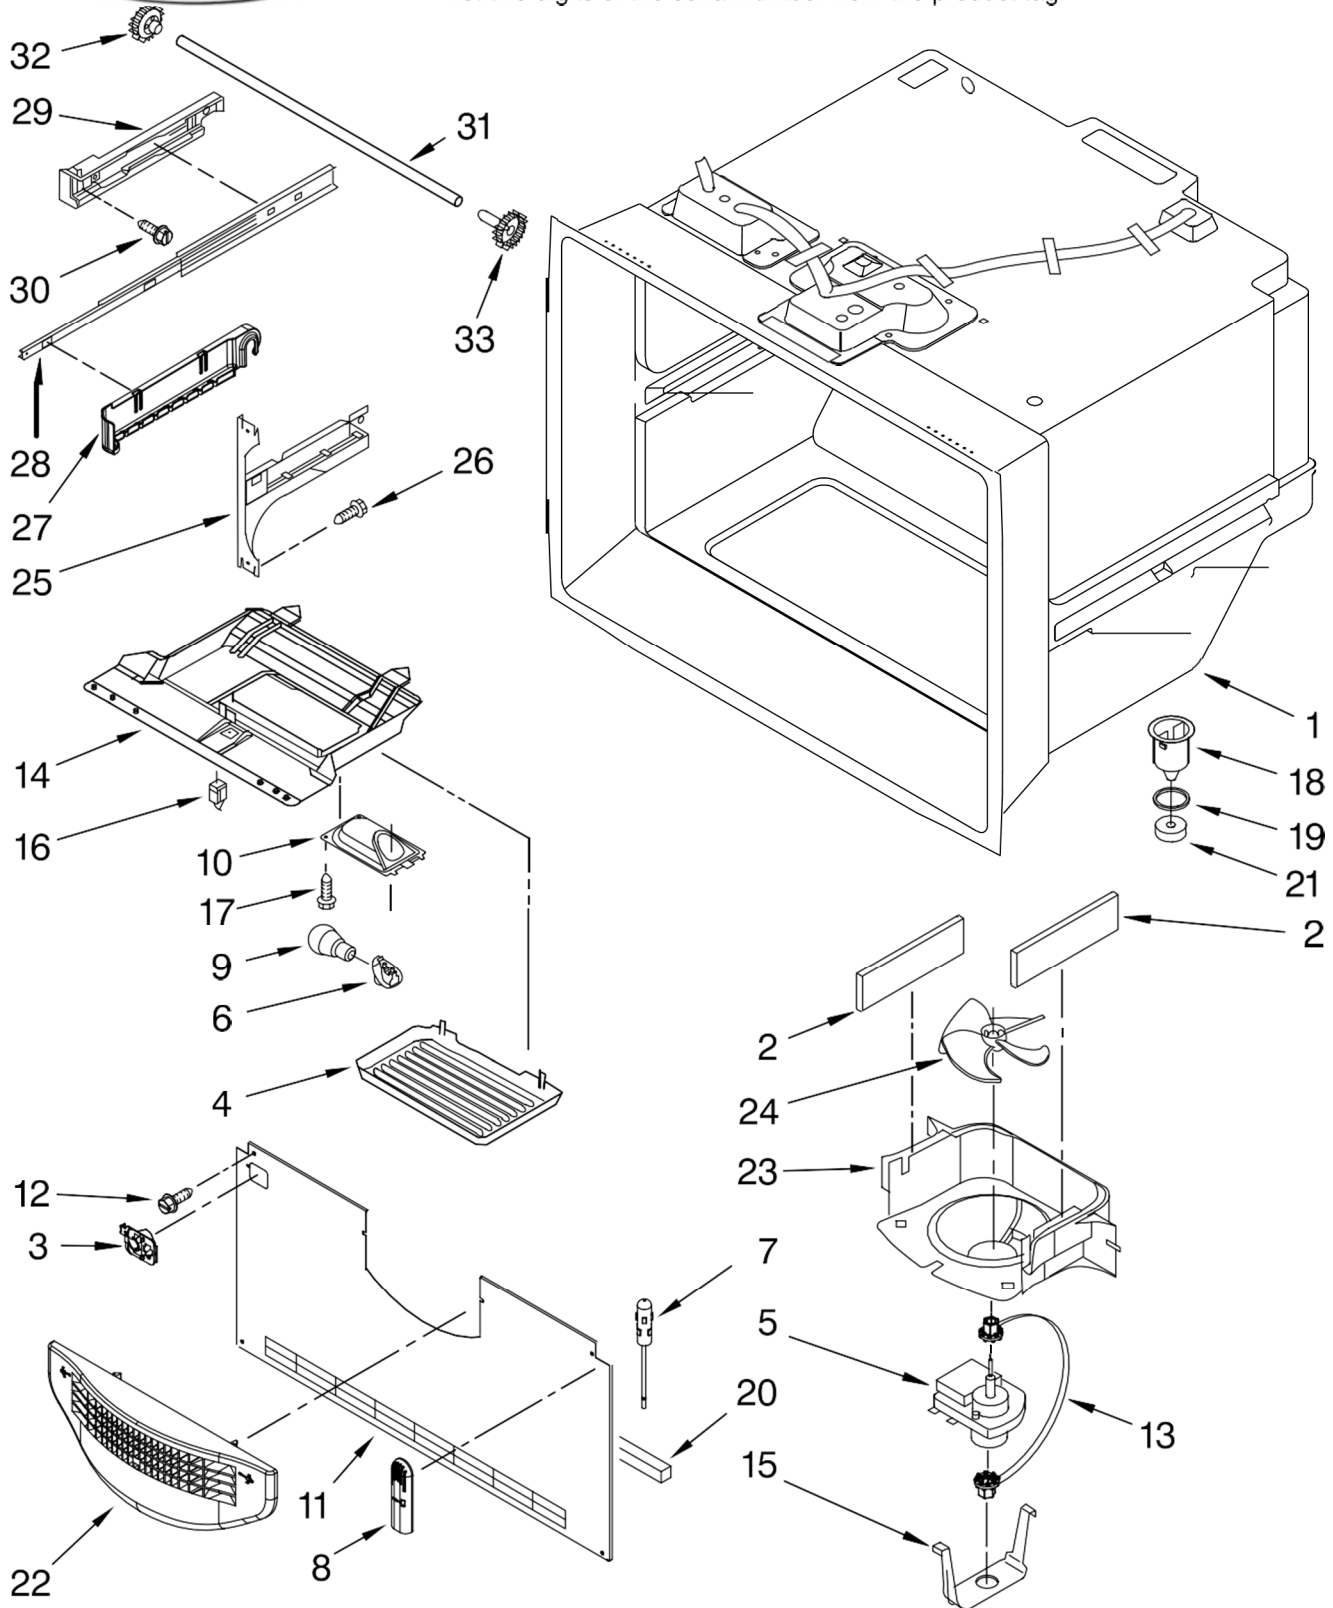

REFRIGERADOR MBR2256KES

Number shown may be different than what is printed on the
of your product. The number(s) shown combine the model
first two digits of the serial number from the product tag.

FOR ORDERING INFORMATION REFER TO PARTS PRICE LIST