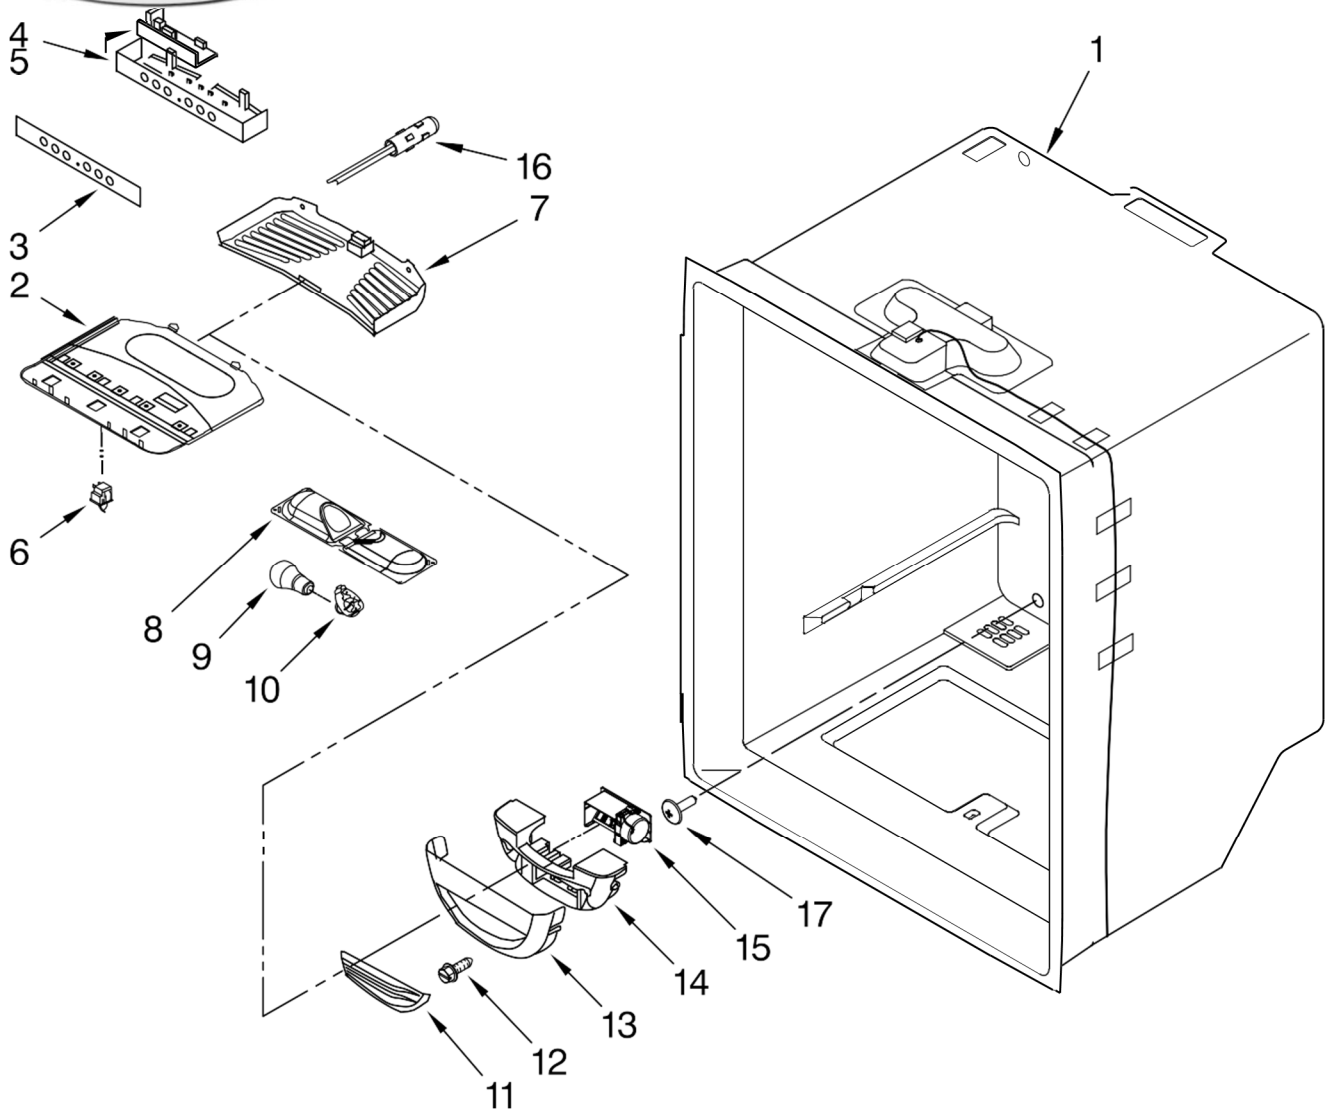

REFRIGERADOR MBR2256KES

Illus. No.	Part No.	DESCRIPTION
1		Liner (Not A Serviceable Part)
2	Y67003896	Module, Light
3	67004058	Overlay
4	67003898	Module, Control
5	W10165748	Board, Control (Incl Instr Sheet)
6	C3680310	Switch, Light
7	67003897	Cover, Light

Illus. No.	Part No.	DESCRIPTION
8	67003901	Housing, Light
9	A0282812	Bulb, Light (2)
10	Y12570701	Socket, Light (2)
11	67003900	Insert, Damper Cover
12	67006602	Screw
13	67003899	Cover, Damper
14	67006604	Insulation
15	W10127429	Control, Damper (Includes Harness)

Illus. No.	Part No.	DESCRIPTION
16	12002355	Thermistor
17	M0310343	Plug Button White
Following Parts Not Illustrated		
67004033 Harness, Controls (Refrigerator)		

FOR ORDERING INFORMATION REFER TO PARTS PRICE LIST