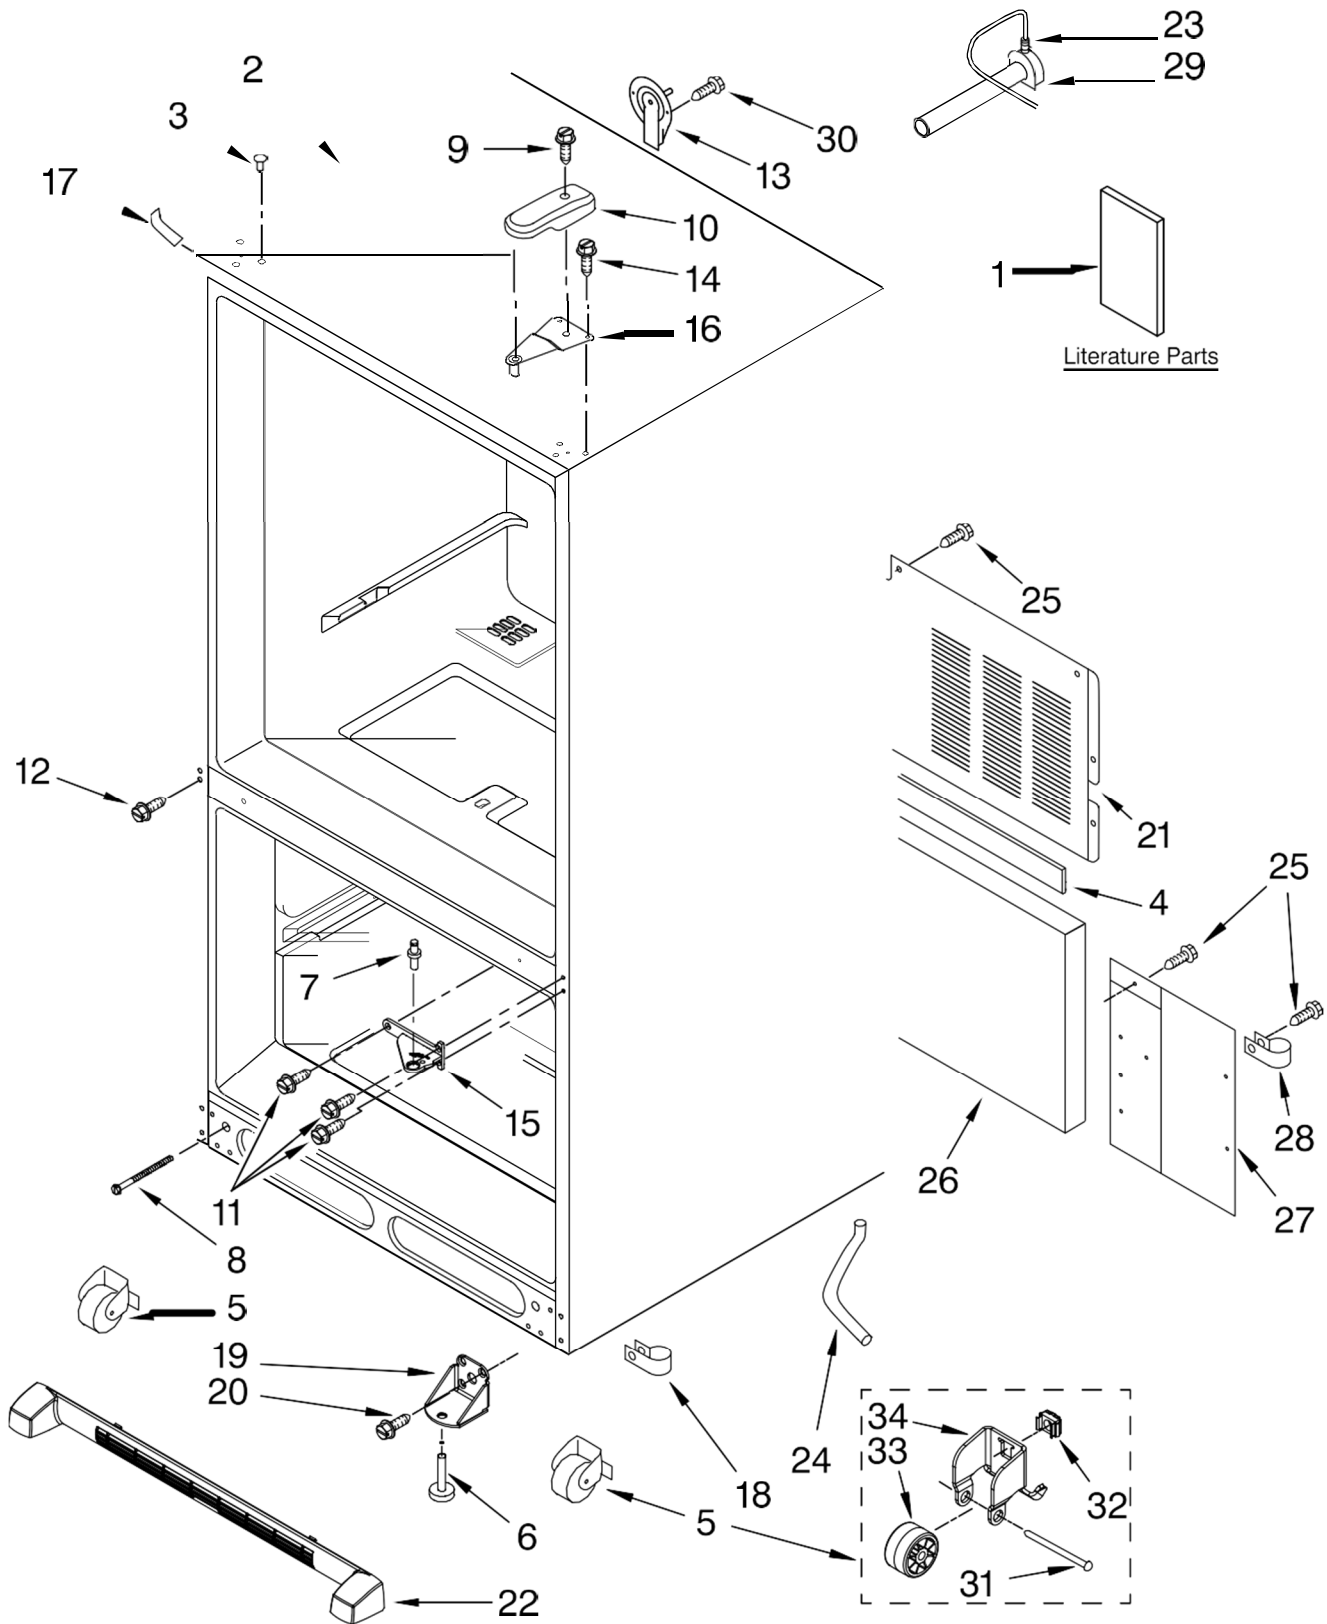

REFRIGERADOR MBR2256KES

FOR ORDERING INFORMATION REFER TO PARTS PRICE LIST

REFRIGERADOR MBR2256KES

Illus. No.	Part No.	DESCRIPTION
1		Literature Parts
	W10137641	Use & Care Guide
	W10123455	Energy Guide
	W10165418	Tech Sheet
2		Cabinet (Not a Servicable Part)
3		Plug, Button (3)
	M0310731	Black
4	B5759649	Gasket
5	67006118	Roller AssY. (2)
6	67003868	Foot, Brake
7	67006642	Pin, Center Hinge
8	67006611	Bolt, Adjusting (Front Roller)

Illus. No.	Part No.	DESCRIPTION
9	67006521	Screw
10		Cover, Hinge
	67001012	Black
11	67005822	Screw
12	67006473	Screw
13	67003331	Cover, Water Line
14	67006303	Screw (3)
15		Hinge, Center
	67007043	Black
16	12566604ED	Hinge, Top
17		Cover, Corner
	67003485	Black
18	67001067	Clip, Drain
19	67007174	Bracket, Foot (2)
20	67006564	Screw (4)

Illus. No.	Part No.	DESCRIPTION
21	67006101	Cover, Unit
22		Grille, Toe
	67006954	Black
23	M0114003	Clip, Speed
24	67001066	Tube, Drain
25	67006425	Screw
26	67003796	Fiber, Acoustic
27	67001097	Cover, Water Valve
28	M0108105	Clamp, Tube
29	W10137519	Elbow, Fill Tube
30	67006287	Screw
31	M1205302	Rivet
32	M0286708	Nut, Speed
33	67005127	Roller
34	12456801	Bracket, Roller