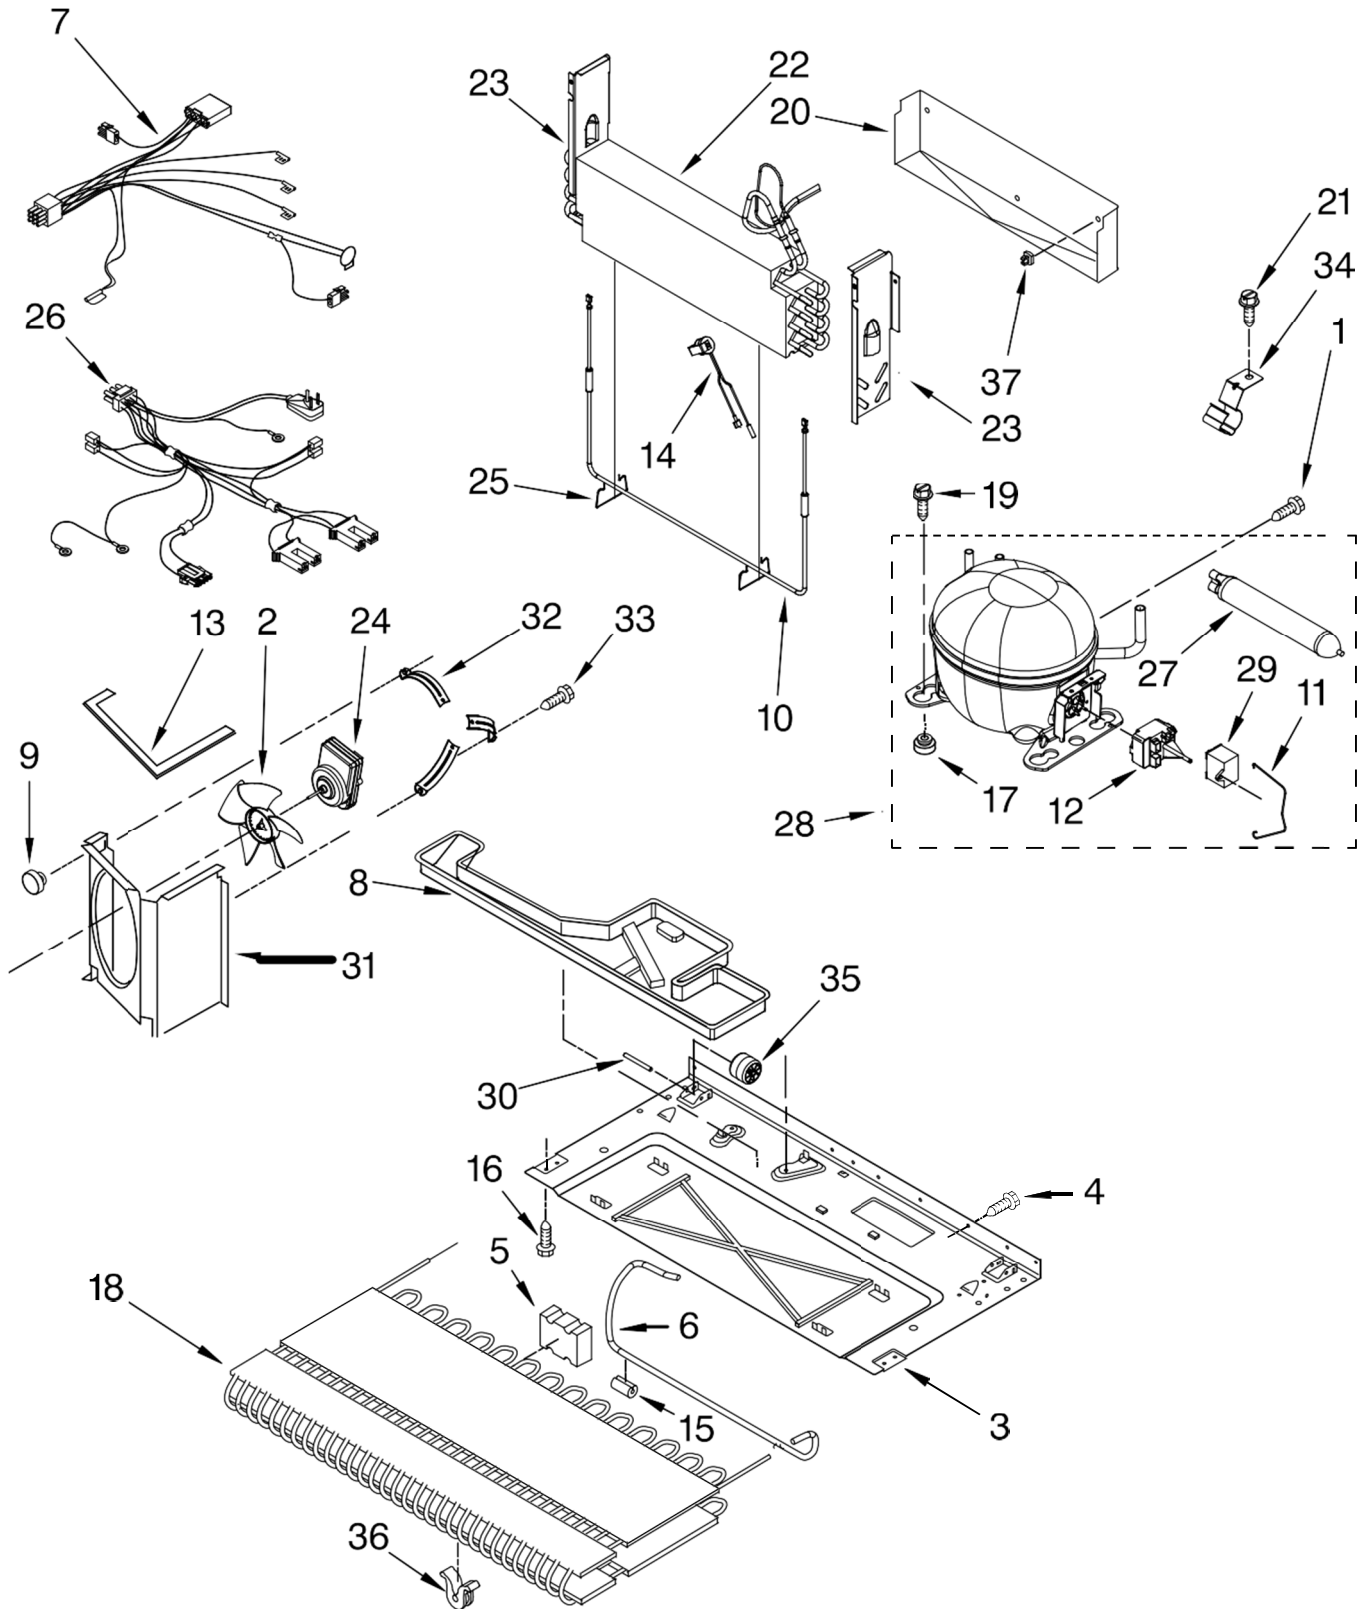

Distribuidor Autorizado

SurteRápido.com

Venta de Refacciones
Electrodomesticas

REFRIGERADOR MBR2256KES

FOR ORDERING INFORMATION REFER TO PARTS PRICE LIST