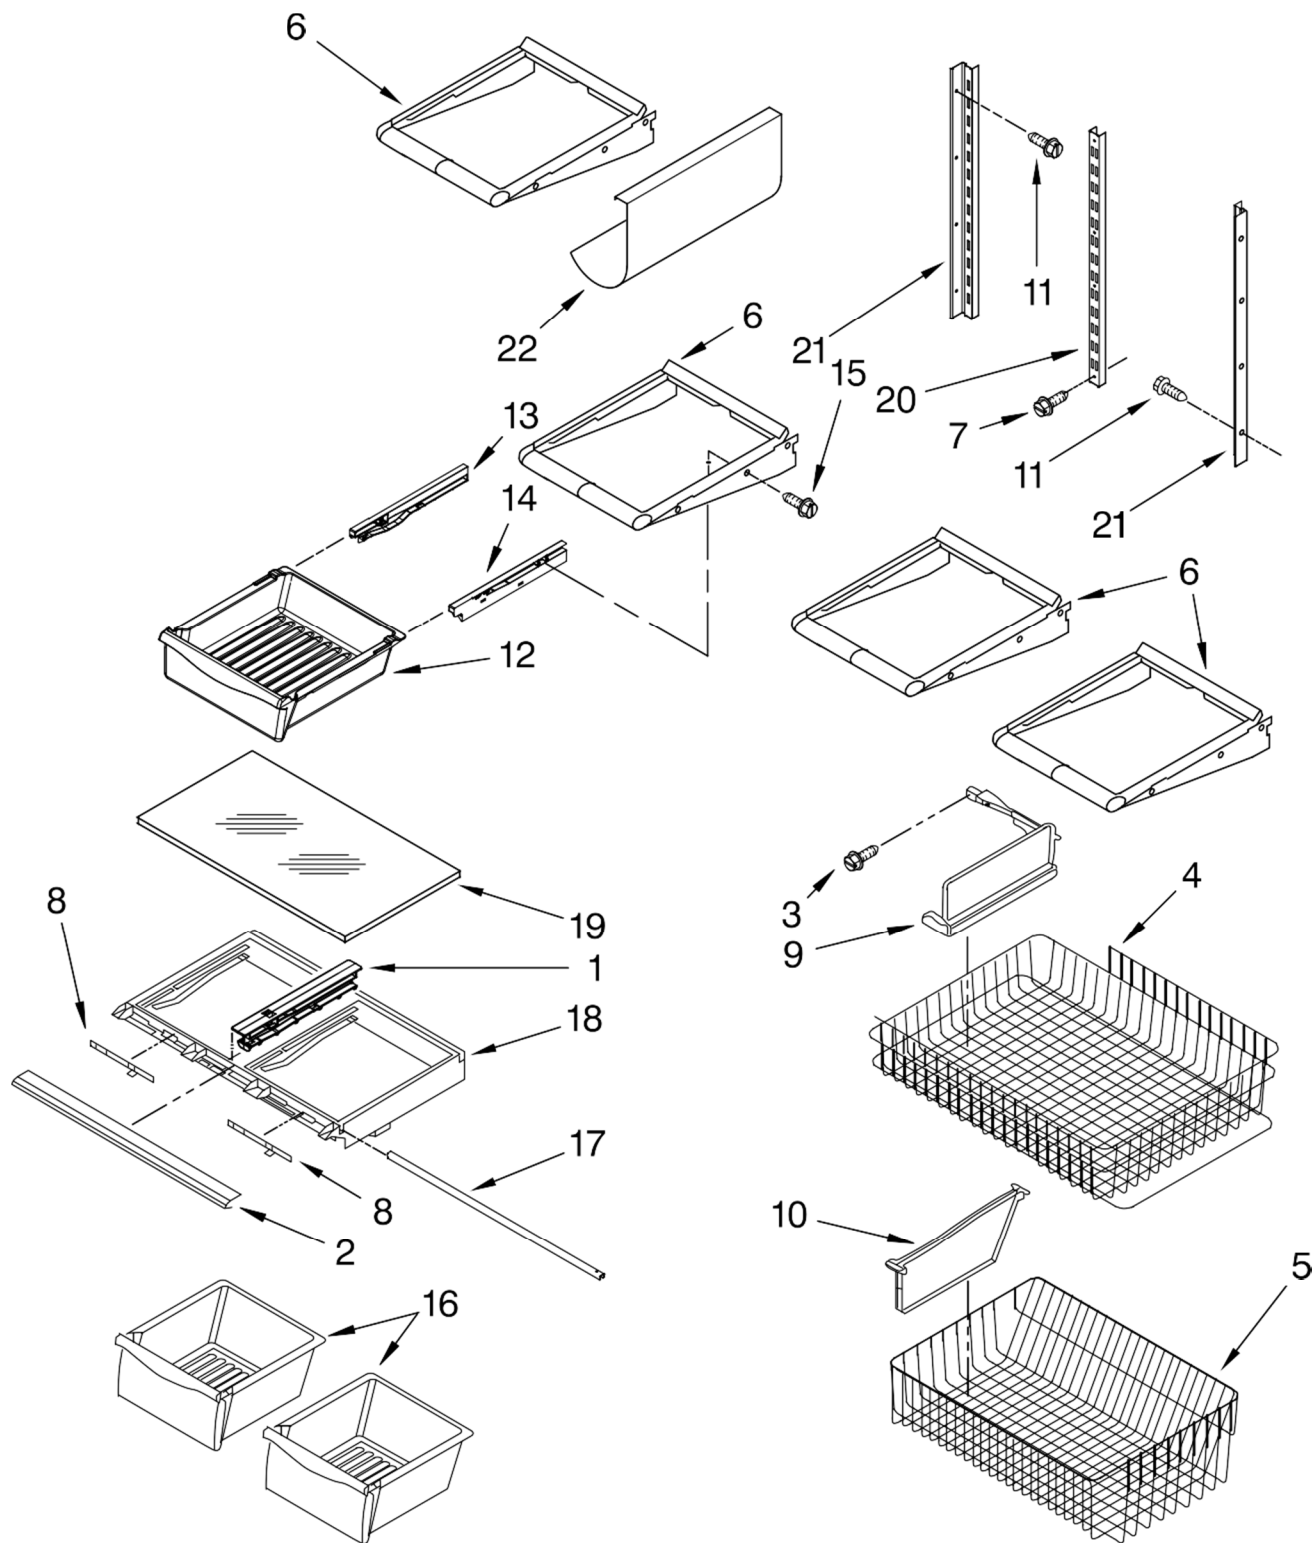

REFRIGERADOR MBR2256KES

FOR ORDERING INFORMATION REFER TO PARTS PRICE LIST