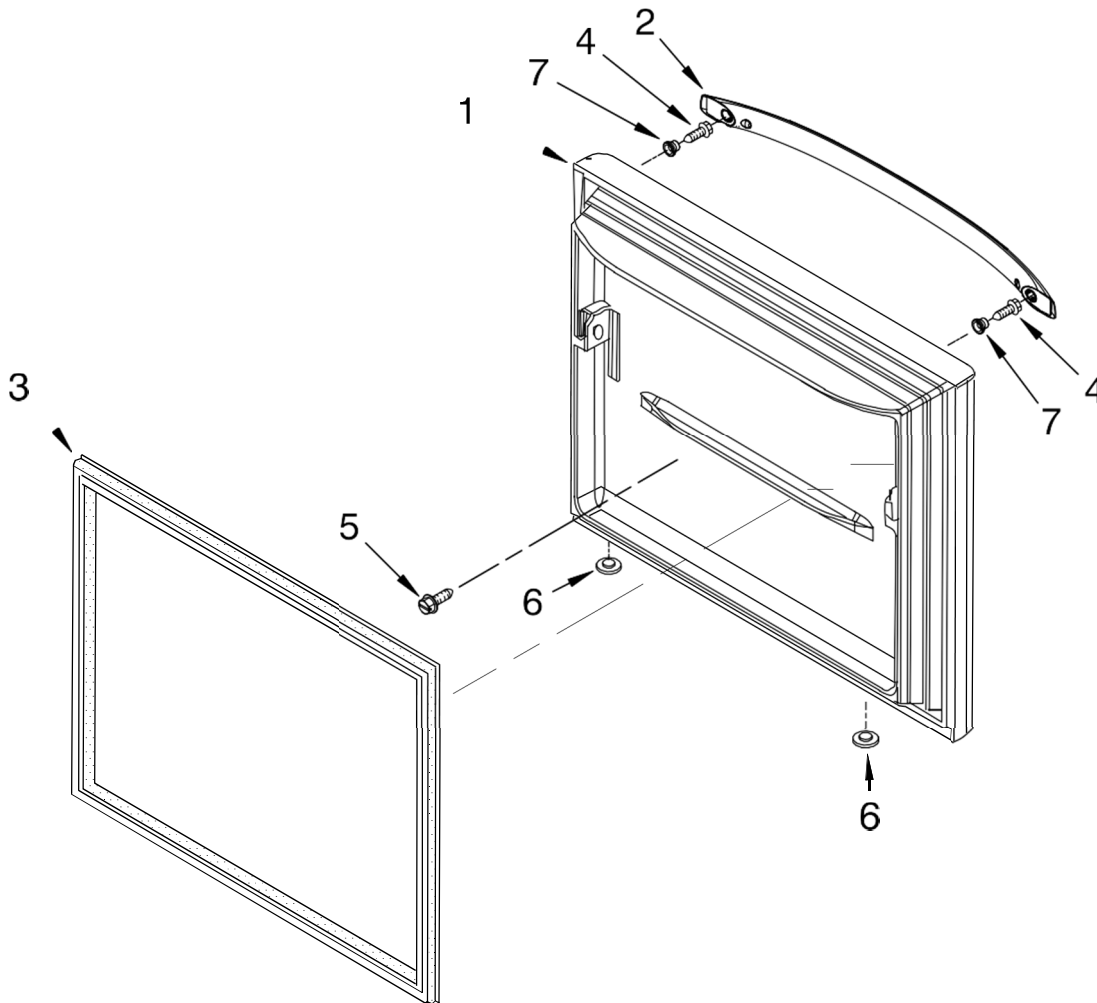

REFRIGERADOR MBR2256KES

Illus. No.	Part No.	DESCRIPTION
1	W10165719	Door, Freezer Stainless
2	W10136871	Handle, Door Stainless
3	W10130587	Gasket, Door Black
4	67002935	Screw, Handle
5	67006408	Screw (8)
6	67004838	Plug, Button (2) Black
7	67006113	Mount, Handle

FOR ORDERING INFORMATION REFER TO PARTS PRICE LIST