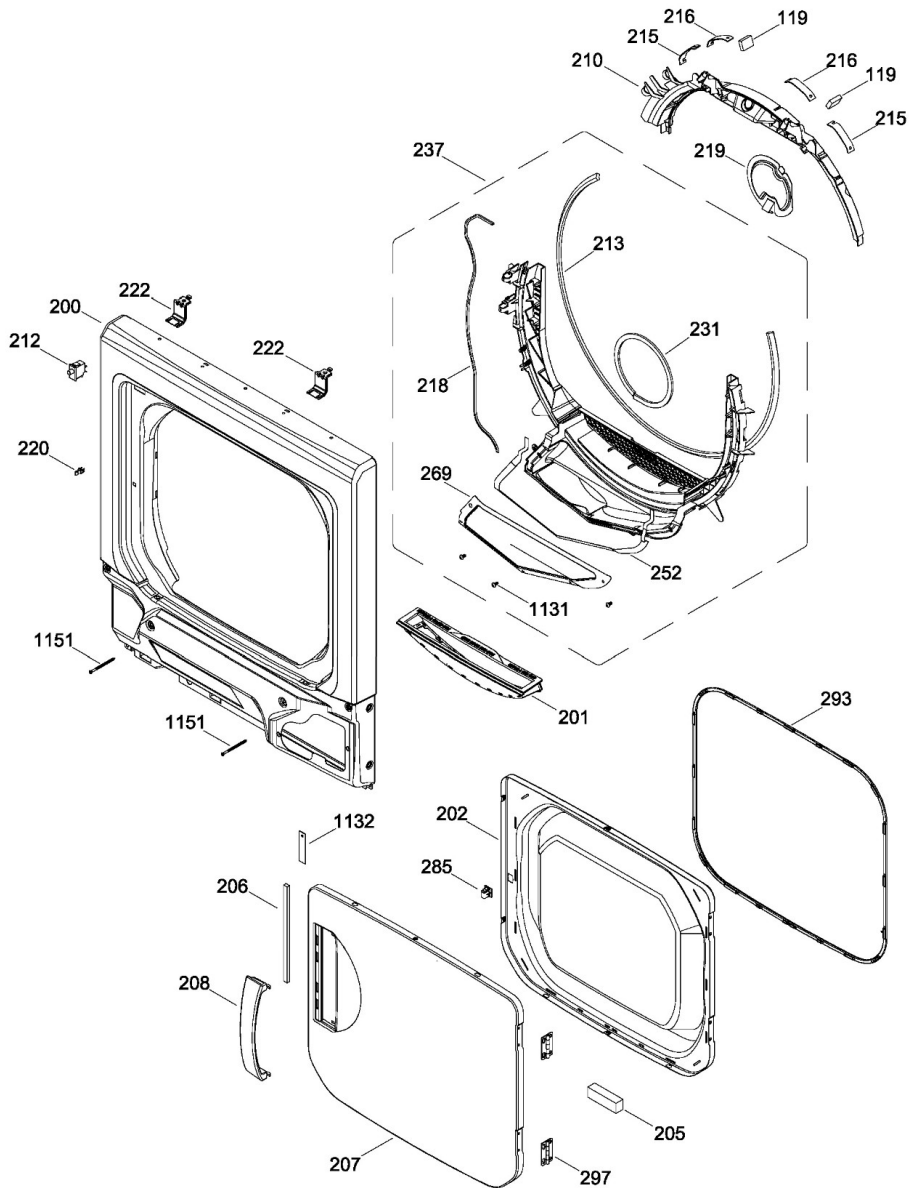

PUERTA SECADORA / DOOR DRYER

MCL1740GSBB01
MCL1740PSBB01