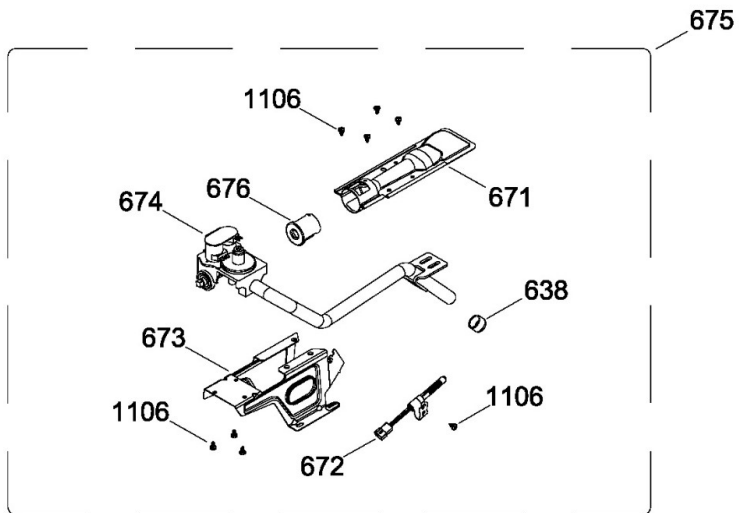

SISTEMA DE TRANSMISION SEC / BLOWER & DRIVE ASSEMBLY DRYER

MCL1740GSBB01
MCL1740PSBB01