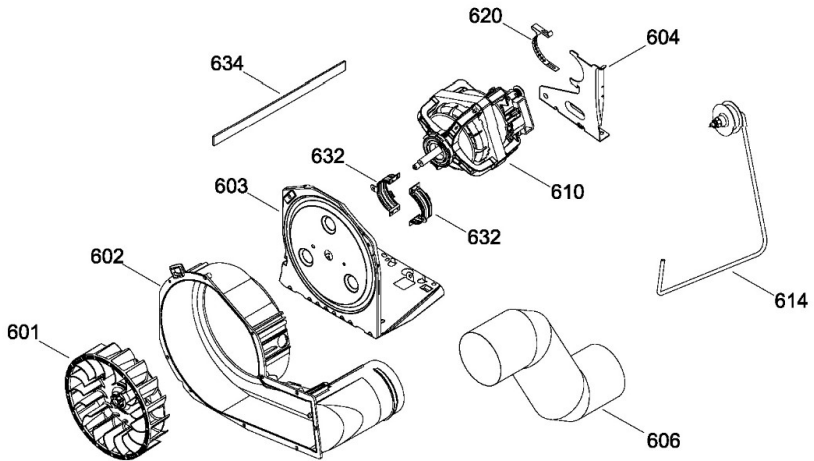

SISTEMA DE TRANSMISION SEC / BLOWER & DRIVE ASSEMBLY DRYER

MCL1740GSBB01
MCL1740PSBB01