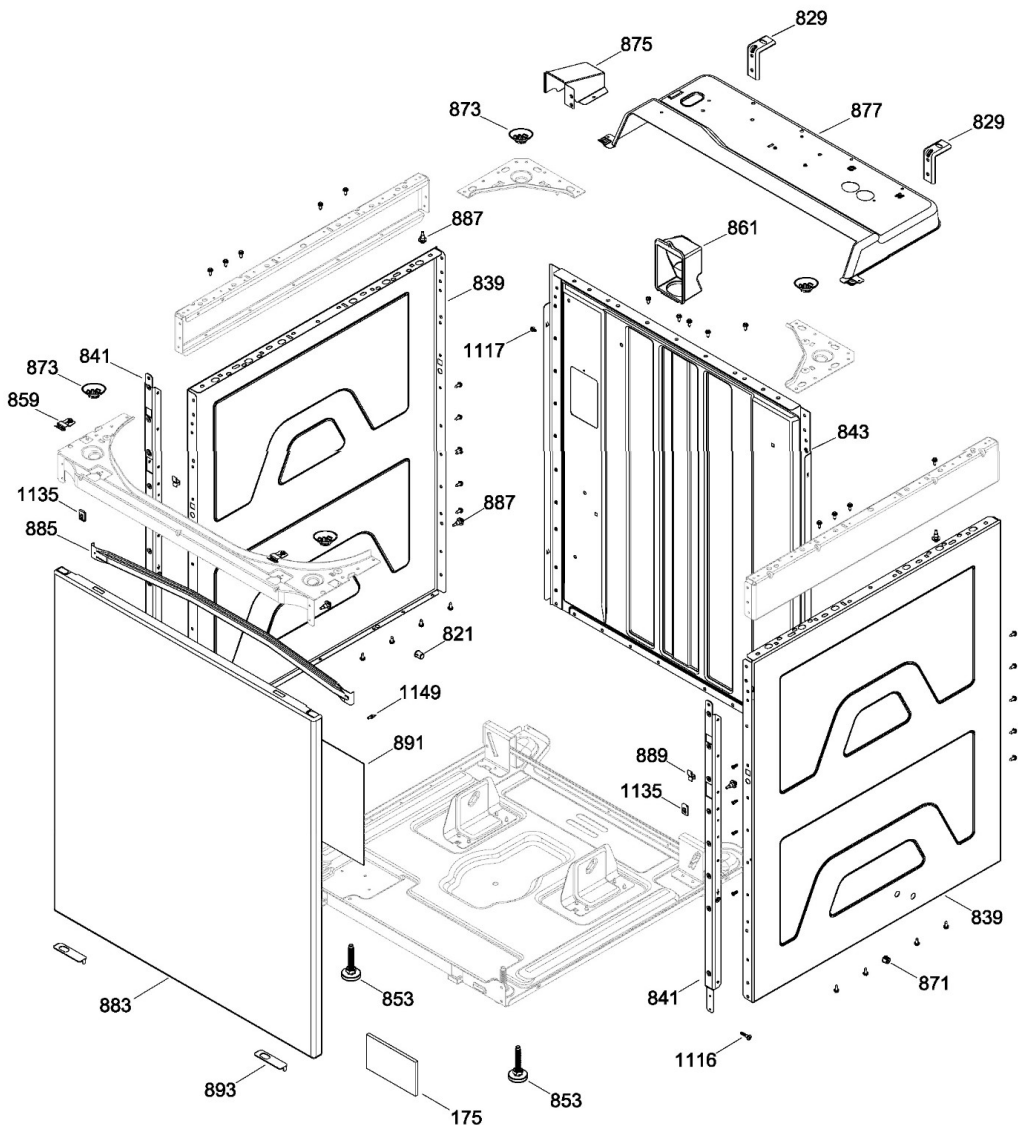

GABINETE LAV / WASHER CABINET

MCL1740GSBB01
MCL1740PSBB01