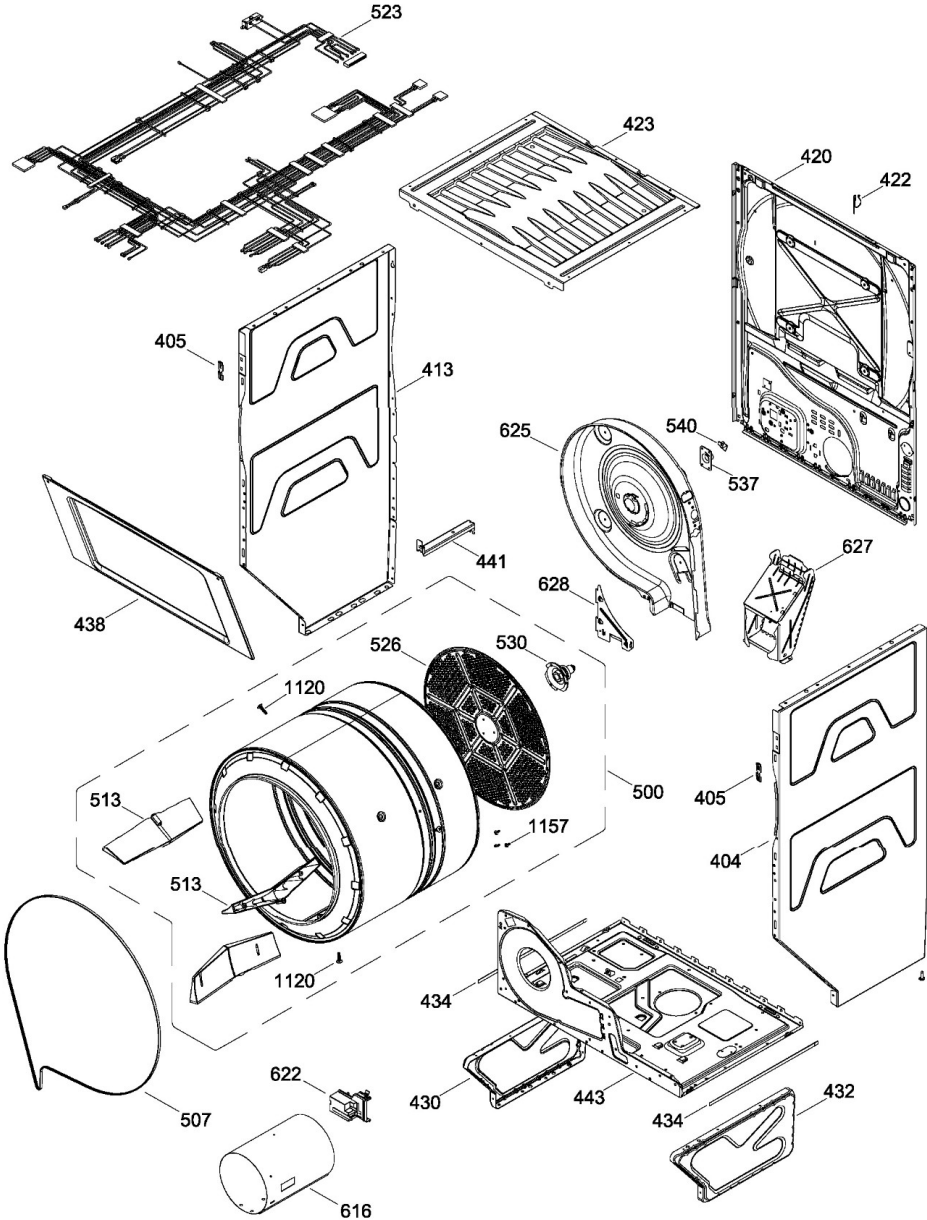

GABINETE Y TAMBOR SECADORA / CABINET & DRUM DRYER

MCL1740GSBB01
MCL1740PSBB01