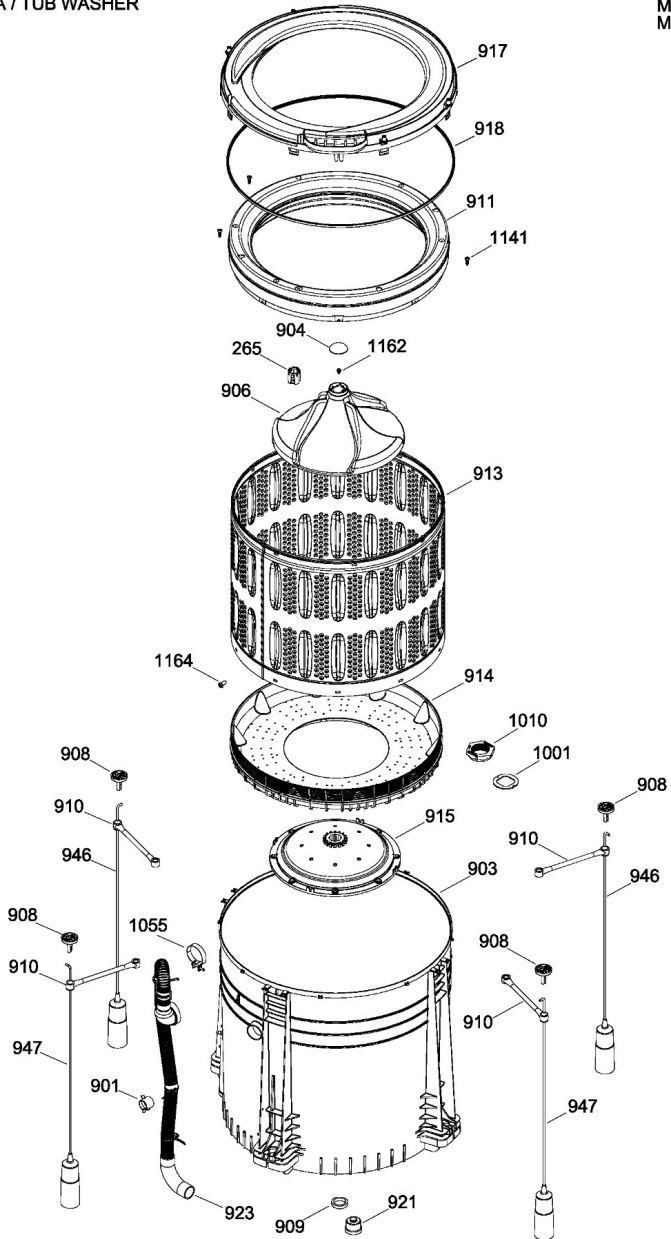

C.L. Mabe MCL1740PSBB01

TINA LAVADORA / TUB WASHER

MCL1740GSBB01
MCL1740PSBB01