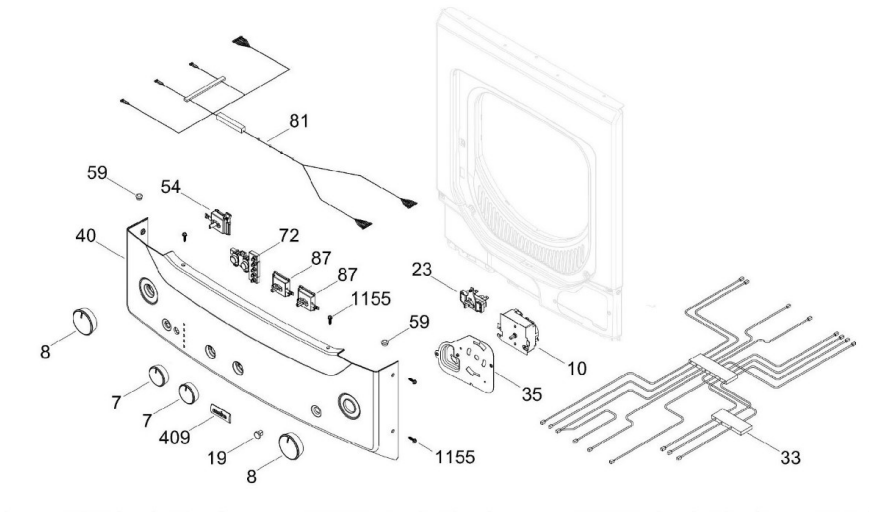

TAPA Y CONTROLES / LID AND CONTROLS

MCL1740PSBB03