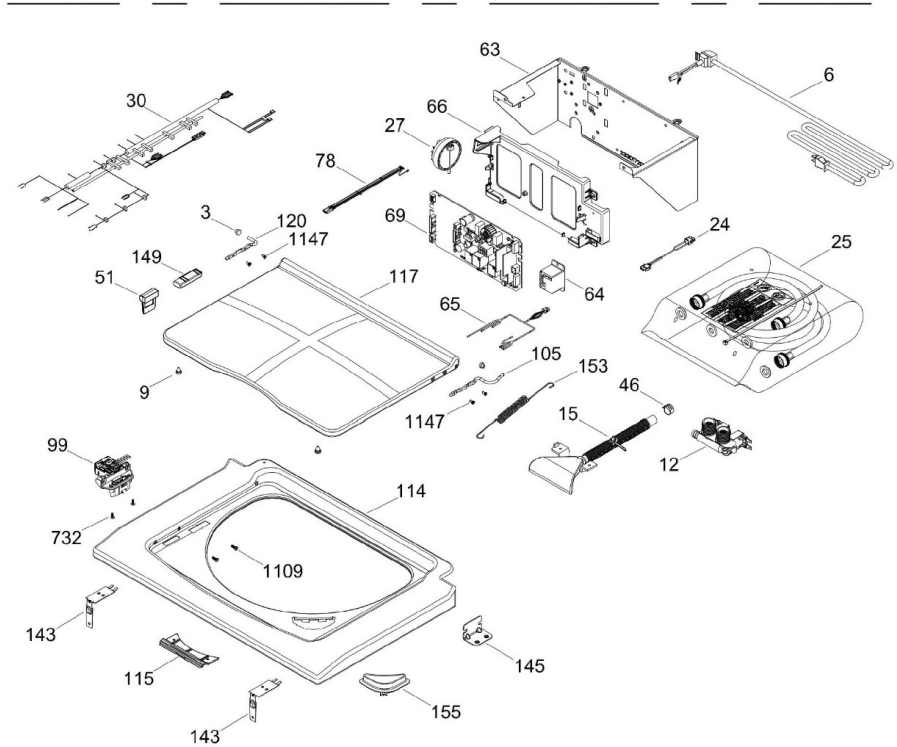

TAPA Y CONTROLES / LID AND CONTROLS

MCL1740PSBB03