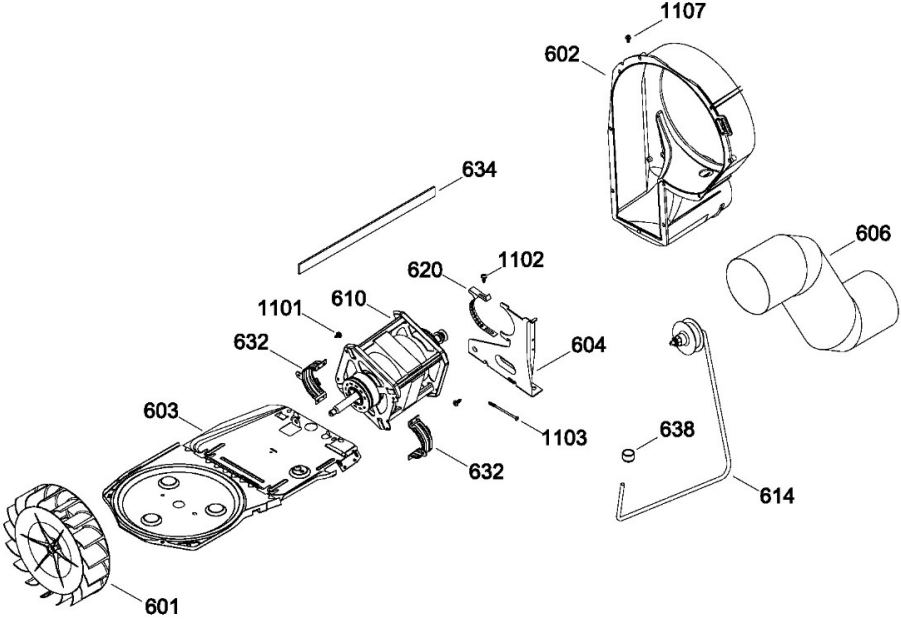

SISTEMA DE TRANSMISION SEC / BLOWER & DRIVE ASSEMBLY DRYER

MCL6840PSBB1