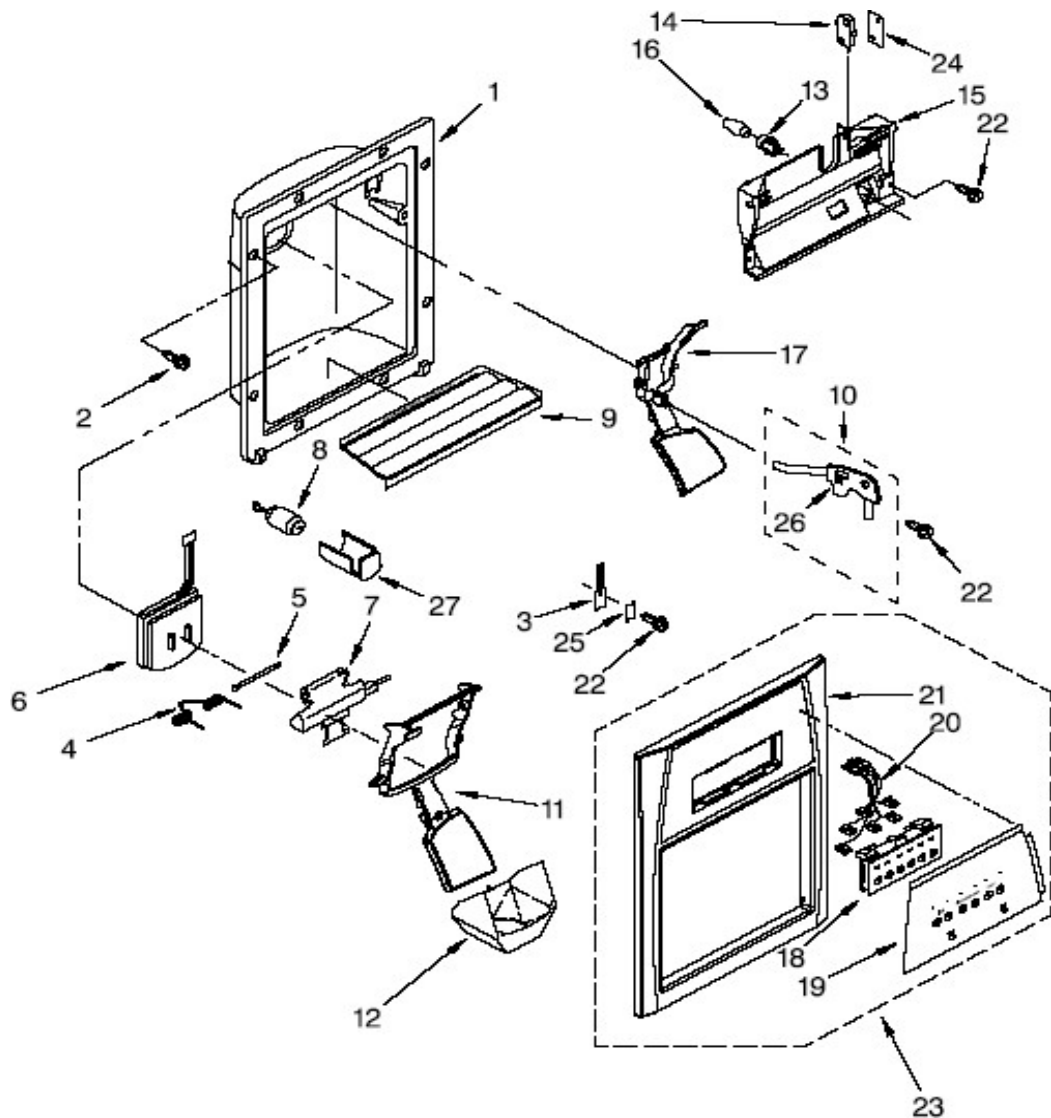

Distribuidor Autorizado

SurteRápido.com

Venta de Refacciones
Electrodomesticas

Refrigerador Whirlpool MD5020L00

Refrigerador Whirlpool MD5020L00

No. Ilus.	DESCRIPCIÓN	No. de Parte
1	Freezer Door (Includes Item 8 And Dispenser Front Parts)	W10153716
2	Handle	13004701S
3	Thimble-Top	2308091
4	Screw	***
5	Extension, Handle *incluye #2	***
6	Trivet	2223559
7	Screw	***
8	Door Gasket, Magnetic	2309533
9	Trim, Door Shelf	2209681
10	Screw	***
11	Wire Harness	2325314
12	Door Closer, Upper Cam	2182179
13	Screw	***
14	Bracket, Door Stop	2206629B
23	Connector	2154473

Distribuidor Autorizado

SurteRápido.com

Venta de Refacciones
Electrodomesticas

Refrigerador Whirlpool MD5020L00

Refrigerador Whirlpool MD5020L00

No. Ilus.	DESCRIPCIÓN	No. de Parte
1	Housing, Dispenser (Not Serviced)	***
2	Screw	***
3	Retainer, Levers	2194719
4	Spring, Torsion	2304772
5	Pin	2196195
6	Door, Ice	2180353
7	Suport Ice Door	2304355
8	Mechanism Delay	2205686
9	Grille, Overflow	2206670B
10	Water Fitting Assembly (Includes Water Tube)	2304317
11	Lever, Ice Dispenser	2203562B
12	Guide, Ice	2180224
13	Lamp Holder	2180200
14	Switch	2162361
15	Bracket, Control	2183771
16	Bulb, Light	3406124
17	Lever, Water Dispenser	2203561B
18	Switch Assembly	2180236
19	Overlay, Front Cover	W10159861
20	Wire Assembly	2325305
21	Front Cover Housing	2220102B
22	Screw	***
23	Front Cover Assembly (Includes Items 18, 19, 20 & 21)	W10159864
24	Spacer, Switch	625834
25	Strain Relief	2195051
26	Bracket, Dispenser	2304673
27	Sleeve, Delay Mechanism	2252127