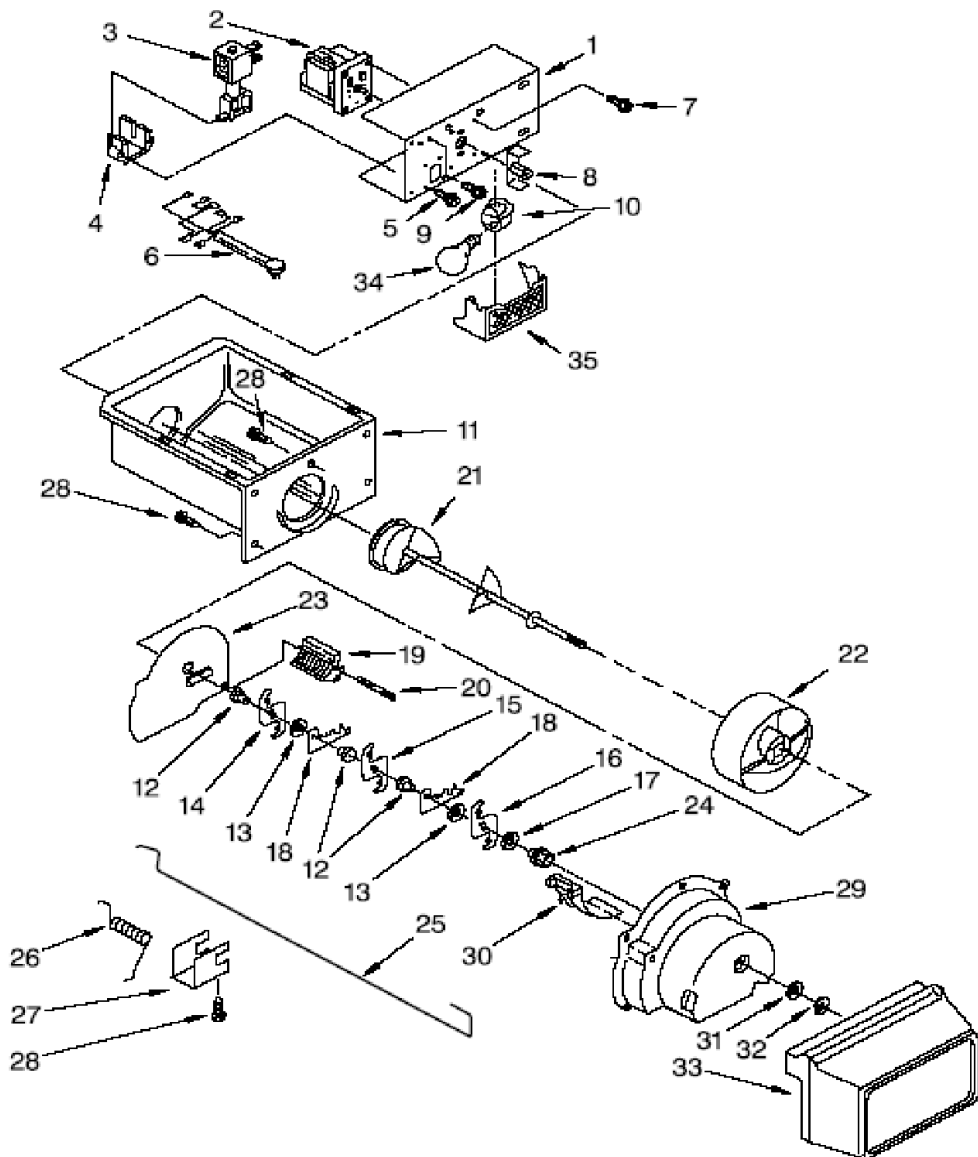

Refrigerador Whirlpool MD5020L00

Refrigerador Whirlpool MD5020L00

No. Ilus.	DESCRIPCIÓN	No. de Parte
1	Liner (Not A Seviceable Part)	***
2	Support Ice Compartment	***
3	Door, Ice Compartment	2171713
4	Shelf, Wire	2309522
5	Screw	***
6	Clip, Air Duct	842534
7	Support, Stud	2196483
8	Cup, Shelf Mounting	W10130299
9	Freezer Bin	2309757
10	Switch, Rocker Arm	1115373
11	Shelf, Wire	2309596
12	Slide, Container Left Side	1119237
12	Slide, Container Right Side	1119293
13	Screw	***
14	Screw	***
15	Shelf, Wire	2309597

Distribuidor Autorizado

SurteRápido.com

Venta de Refacciones
Electrodomesticas

Refrigerador Whirlpool MD5020L00

Refrigerador Whirlpool MD5020L00

No. Ilus.	DESCRIPCIÓN	No. de Parte
1	Bracket, Motor	2254587
2	Motor, Dispenser	W10181208
3	Soleniod Assembly	2152713
4	Guide, Solenoid	2149100
5	Screw	***
6	Wiring Assembly, Ice Dispenser	2325303
7	Screw	***
8	Coupling, Motor	W10169511
9	Screw	***
10	Socket, Light	2162085
11	Ice Container	2196091
12	Spacer, Step	1119005
13	Spacer, Flat	1119007
14	Blade, Rotary	2257022
15	Blade, Rotary	2257023
16	Blade, Rotary	2257024
17	Washer, Plain	489235
18	Blade, Fixed	1119009
19	Block, Blade	2157405
20	Roll Pin	489229
21	Auger	2196295
22	Drum	2305377
23	Floating Baffle	2171682
24	Nut, Bearing	1119018
25	Control Arm	2155231
26	Spring, Return	1119020
27	Retainer Clip, Rod	1119021
28	Screw	***