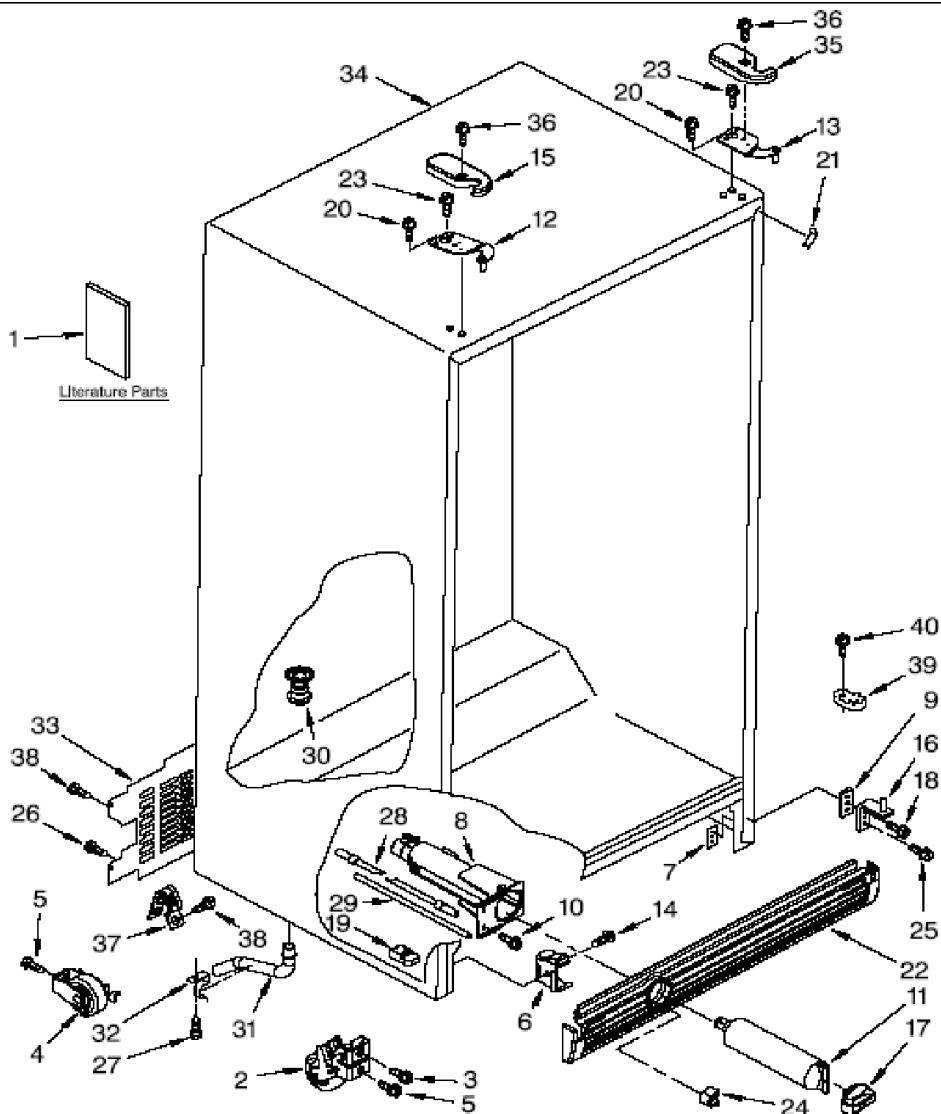

Distribuidor Autorizado

SurteRápido.com

Venta de Refacciones
Electrodomesticas

Refrigerador Whirlpool MD5020L00

Refrigerador Whirlpool MD5020L00

No. Ilus.	DESCRIPCIÓN	No. de Parte
1	Literature Parts	***
2	Front Roller	2174748
3	Screw	***
4	Roller (Rear)	2196236
5	Screw	***
6	Clip Grille	2155013
7	Plate Screw	2304249
8	Housing water filter	W10121138
9	Shim	2209697
10	Screw	***
11	Water Filter	W10121146
12	Hinge Top FC	2203770
13	Hinge Top RC	2203771
14	Screw	***
15	Hinge cover FC	2203407B
16	Hinge bottom	2217075
17	Cap water	2260502B
18	Screw	***
19	Block housing support	2260519
20	Screw	***
21	Filler wrapper	2201017
22	Grille	2260500B
23	Screw	***
24	Button water filter	2260503B
25	Screw	***
26	Screw	***
27	Screw	***
28	Tube filter inlet	2319867

Refrigerador Whirlpool MD5020L00

No. Ilus.	DESCRIPCIÓN	No. de Parte
29	Tube filter outlet	2255012
30	Drain fitting	2304888
31	extension tube	W10153550
32	Clip drain tube	***
33	Cover unit	2188741
34	Cabinet (not servicable)	***
35	Hinge cover RC	2203408B
36	Screw	***
37	Clamp service corp	489348
38	Screw	***
39	Door closer lower cam	2155311
40	Screw	***

Distribuidor Autorizado

SurteRápido.com

Venta de Refacciones
Electrodomesticas

Refrigerador Whirlpool MD5020L00

Refrigerador Whirlpool MD5020L00

No. Ilus.	DESCRIPCIÓN	No. de Parte
1	Liner (not a servicable part)	***
2	Escutcheon, Meat Pan Control	W10175967
3	Slide Meat Pan Control	2182757
4	Louver	2257741
5	Bracket Dual Crisper Light	2256035
6	Wire Harness, Dual Crisper	2311637
7	Light Lens	2209769
8	Screw	***
9	Screw	***
10	Bracket Retainer	***
11	Screw	***
12	Air Diffuser Assembly	2209753
13	Air Diffuser Cover	2152019
14	Cover, Wiring	2150331
15	Socket Light 30°	2162085
16	Reservoir	W10204356
17	Light Bulb	W10194422