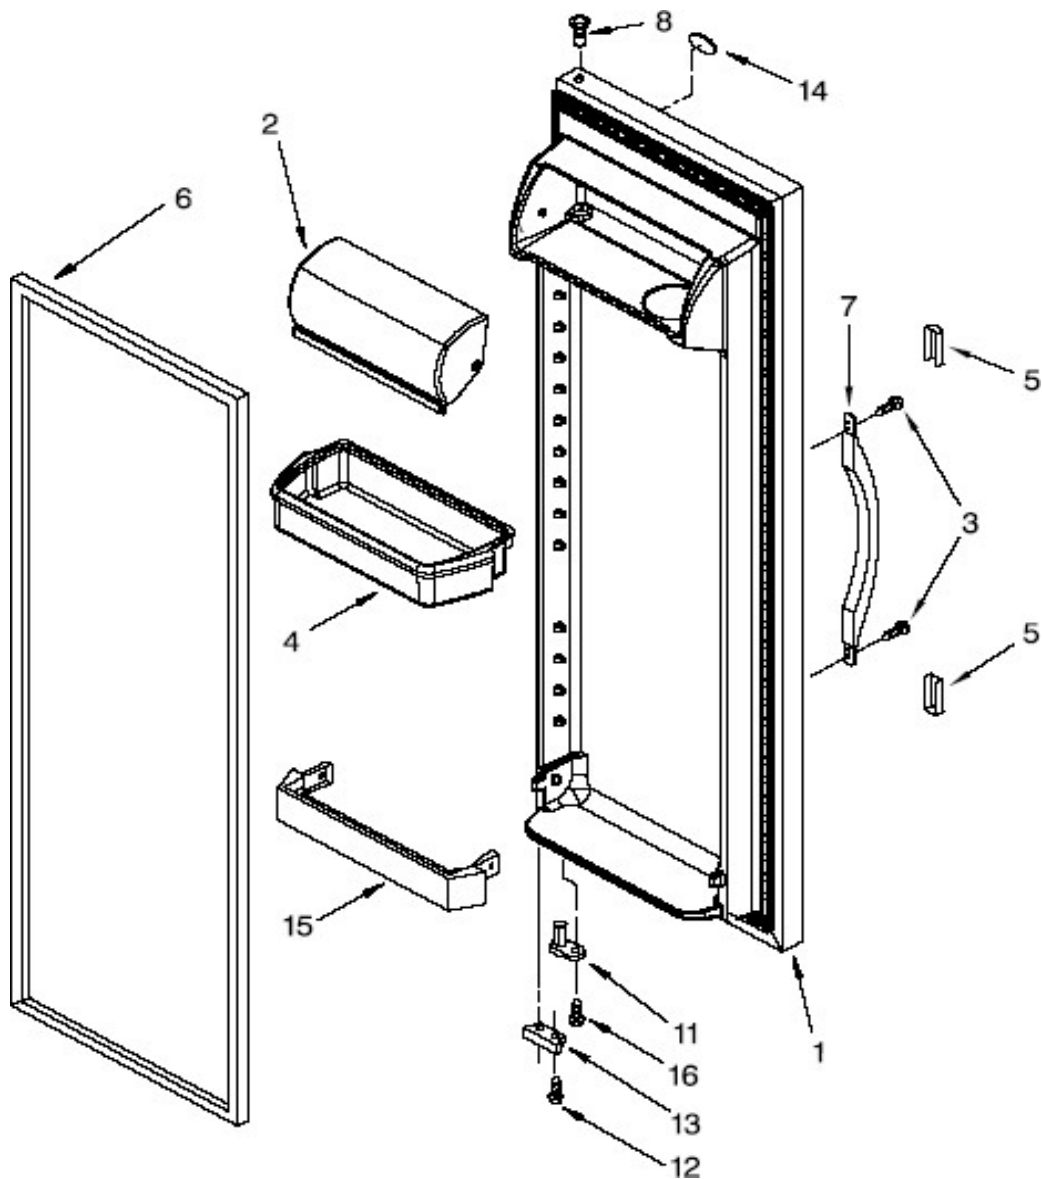

Distribuidor Autorizado

SurteRápido.com

Venta de Refacciones
Electrodomesticas

Refrigerador Whirlpool MD5020L00