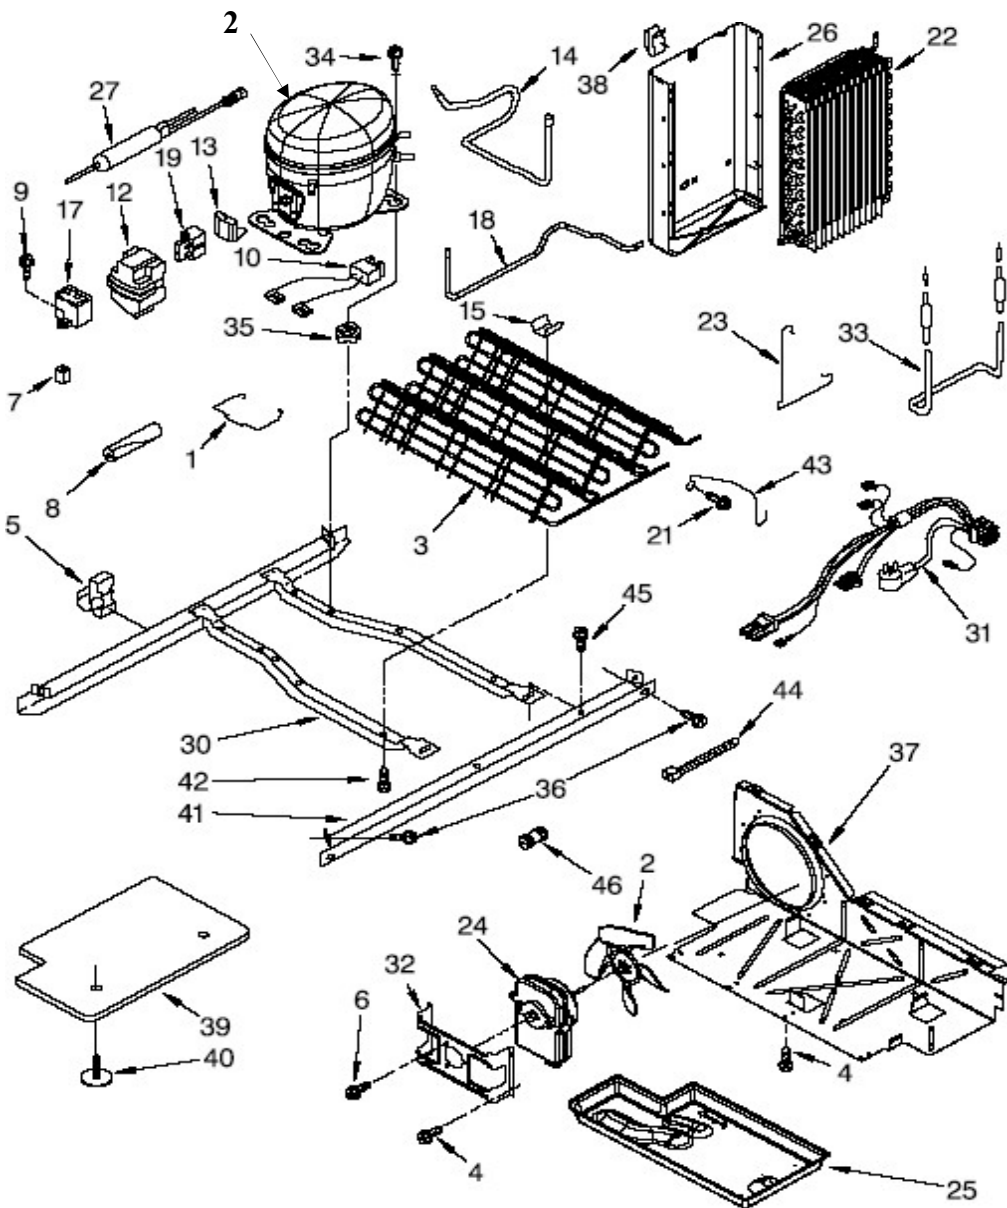

Distribuidor Autorizado

SurteRápido.com

Venta de Refacciones
Electrodomesticas

Refrigerador Whirlpool MD5020L00

Refrigerador Whirlpool MD5020L00

No. Ilus.	DESCRIPCIÓN	No. de Parte
1	Housing, Dispenser (Not Serviced)	***
2	Screw	***
3	Retainer, Levers	2194719
4	Spring, Torsion	2304772
5	Pin	2196195
6	Door, Ice	2180353
7	Suport Ice Door	2304355
8	Mechanism Delay	2205686
9	Grille, Overflow	2206670B
10	Water Fitting Assembly (Includes Water Tube)	2304317
11	Lever, Ice Dispenser	2203562B
12	Guide, Ice	2180224
13	Lamp Holder	2180200
14	Switch	2162361
15	Bracket, Control	2183771
16	Bulb, Light	3406124
17	Lever, Water Dispenser	2203561B
18	Switch Assembly	2180236
19	Overlay, Front Cover	W10159861
20	Wire Assembly	2325305
21	Front Cover Housing	2220102B
22	Screw	***
23	Front Cover Assembly (Includes Items 18, 19, 20 & 21)	W10159864
24	Spacer, Switch	625834
25	Strain Relief	2195051
26	Bracket, Dispenser	2304673
27	Sleeve, Delay Mechanism	2252127

Distribuidor Autorizado

SurteRápido.com

Venta de Refacciones
Electrodomesticas

Refrigerador Whirlpool MD5020L00

Refrigerador Whirlpool MD5020L00

No. Ilus.	DESCRIPCIÓN	No. de Parte
1	Bale Strap	W10204187
2	Fan Blade	12825802
3	Condenser Assembly	W10222348
4	Screw	***
5	Clip wire	2208280
6	Screw	***
7	Grommet	2176759
8	Sleeve	2161302
9	Screw	***
10	Wire Capacitor	***
12	Cover Terminal	***
13	Overload	***
14	Tube Suction	2205765
15	Clip Condenser	2311725
17	Capacitor	2169373
18	Tube Condenser to Heat Loop	2325479
19	Relay TSD2 115V ELECTRICAL	W10197427
21	Screw	***
22	Evaporator	2188823
23	Clip Heater Defrost	2161324
24	Fan Motor	2188874
25	Tray Evaporator	1105523
26	Heat Shield	W10194475
27	Drier	W10177049
28	Compressor	W10121055
30	Unit mounting frame	W10196321
31	Unit Harness (includes power cord)	2187605
32	Fan motor bracket	2181929