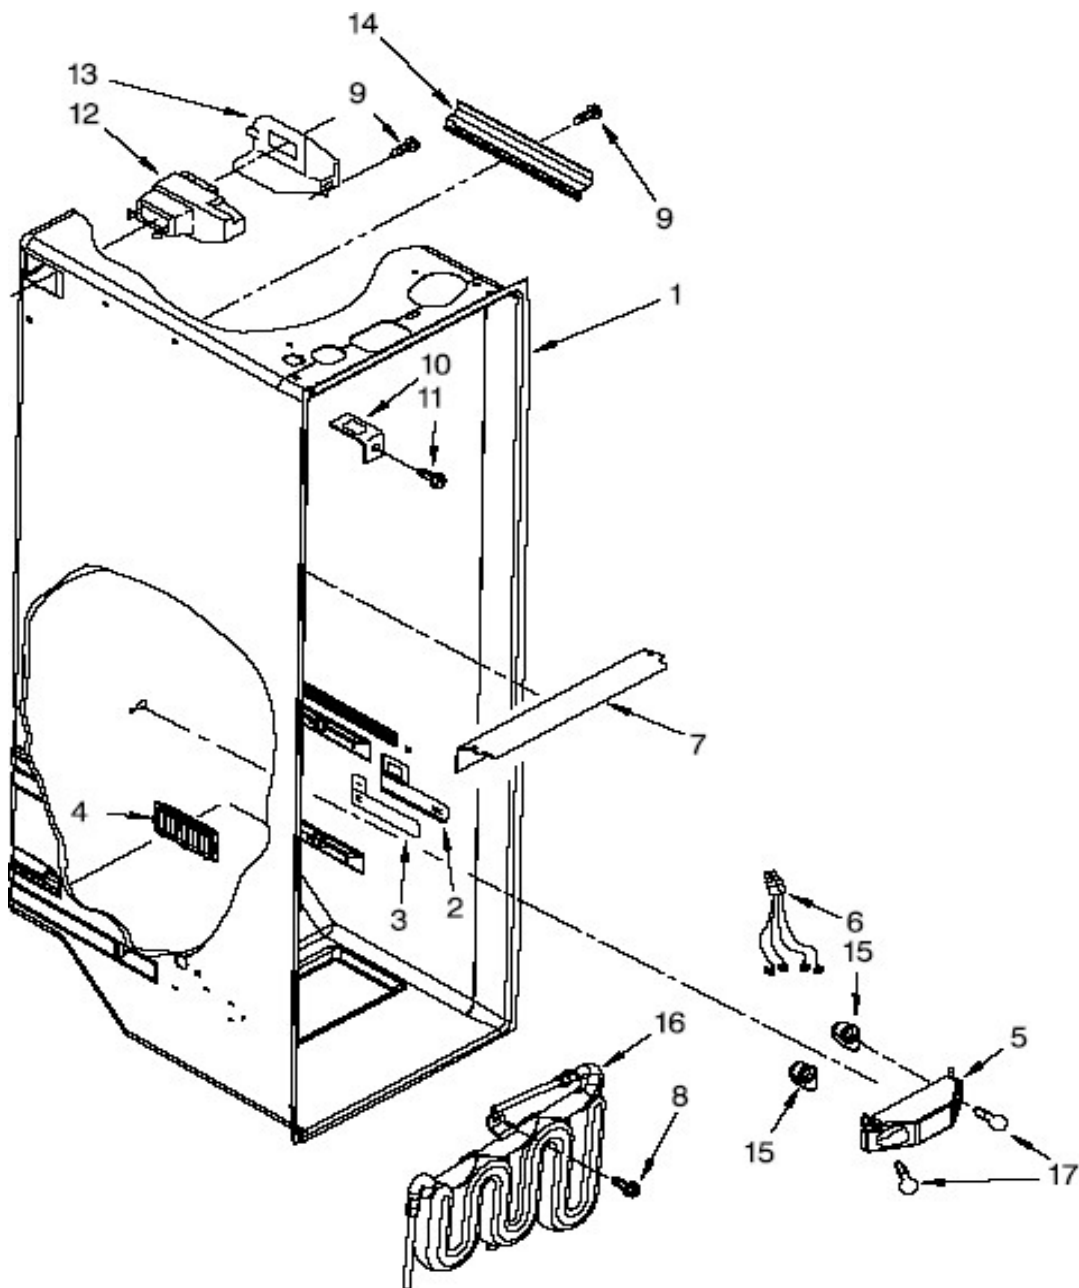

Distribuidor Autorizado

SurteRápido.com

Venta de Refacciones
Electrodomesticas

Refrigerador Whirlpool MD5020L00