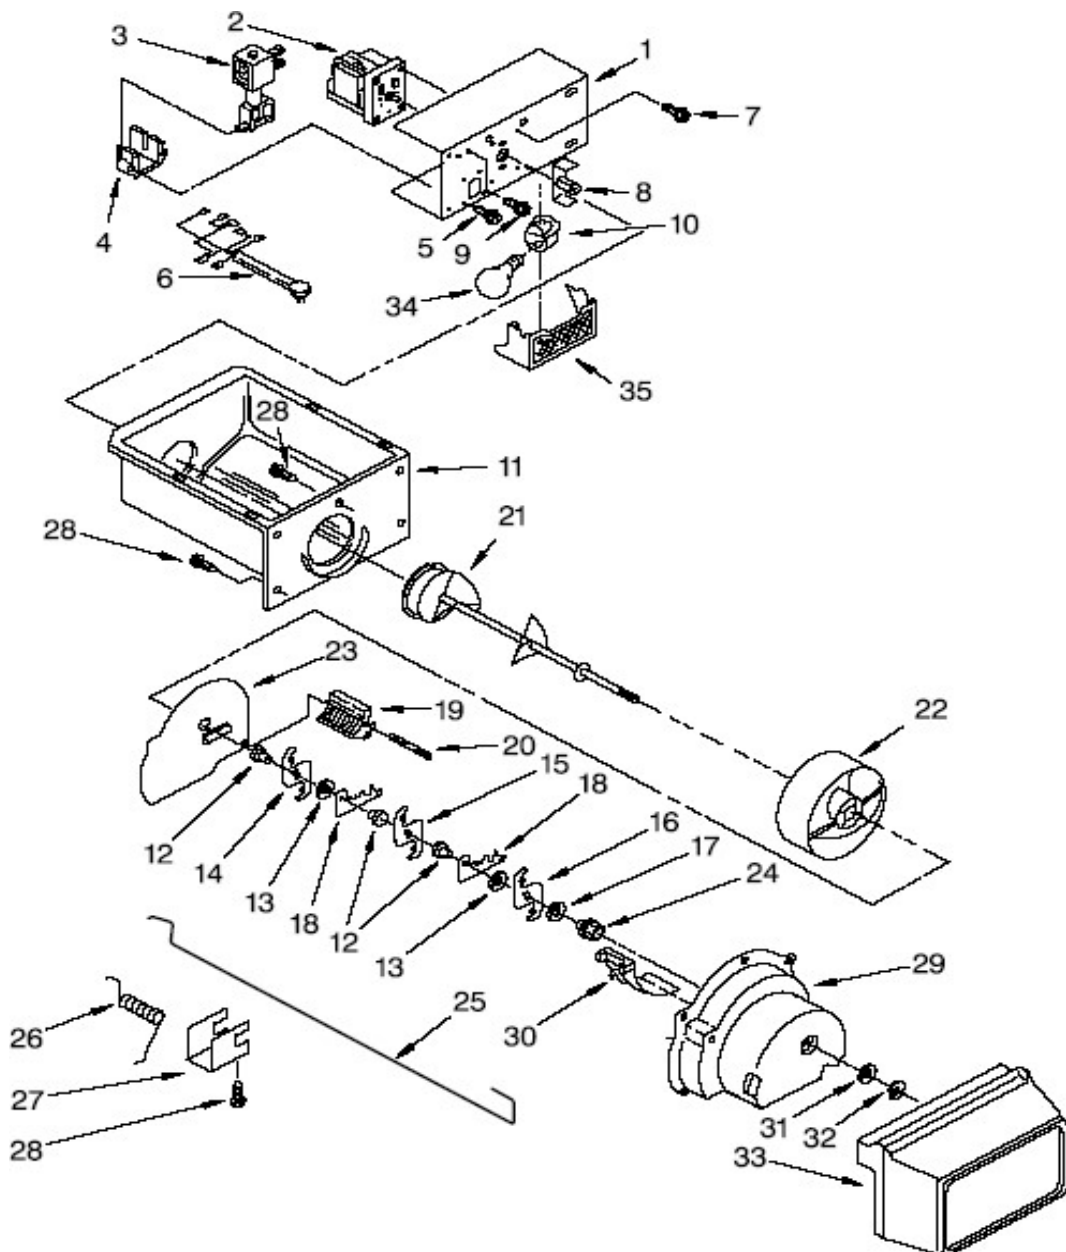

Refrigerador Maytag MD5020L01

Refrigerador Maytag MD5020L01

No. Ilus.	DESCRIPCIÓN	No. de Parte
1	Liner (Not A Seviceable Part)	***
2	Support Ice Compartment	***
3	Door, Ice Compartment	2171713
4	Shelf, Wire	W10318946
5	Screw	***
6	Clip, Air Duct	2315163
7	Support, Stud	W10173127
8	Cup, Shelf Mounting	W10130299
9	Freezer Bin	2309757
10	Switch, Rocker Arm	1115373
11	Shelf, Wire	W10318947
12	Slide, Container Left Side	1119237
12	Slide, Container Right Side	1119293
13	Screw	***
14	Screw	***
15	Shelf, Wire	W10318948

Distribuidor Autorizado

SurteRápido.com

Venta de Refacciones
Electrodomesticas

Refrigerador Maytag MD5020L01

Refrigerador Maytag MD5020L01

No. Ilus.	DESCRIPCIÓN	No. de Parte
1	Bracket, Motor (include 4)	W10304376
2	Motor, Dispenser	W10225578
3	Soleniod Assembly	2152713
4	Guide, Solenoid	***
5	Screw	***
6	Wiring Assembly, Ice Dispenser	W10281336
7	Screw	***
8	Coupling, Motor	W10169511
9	Screw	***
10	Socket, Light	2162085
11	Ice Container	2196091
12	Spacer, Step	1119005
13	Spacer, Flat	1119007
14	Blade, Rotary	W10278731
15	Blade, Rotary	W10278732
16	Blade, Rotary	W10278733
17	Washer, Plain	489235
18	Blade, Fixed	W10278727
19	Block, Blade	2157405
20	Roll Pin	489229
21	Auger	W10295082
22	Drum	2305377
23	Floating Baffle	2171682
24	Nut, Bearing	1119018
25	Control Arm	2155231
26	Spring, Return	1119020
27	Retainer Clip, Rod	1119021
28	Screw	***