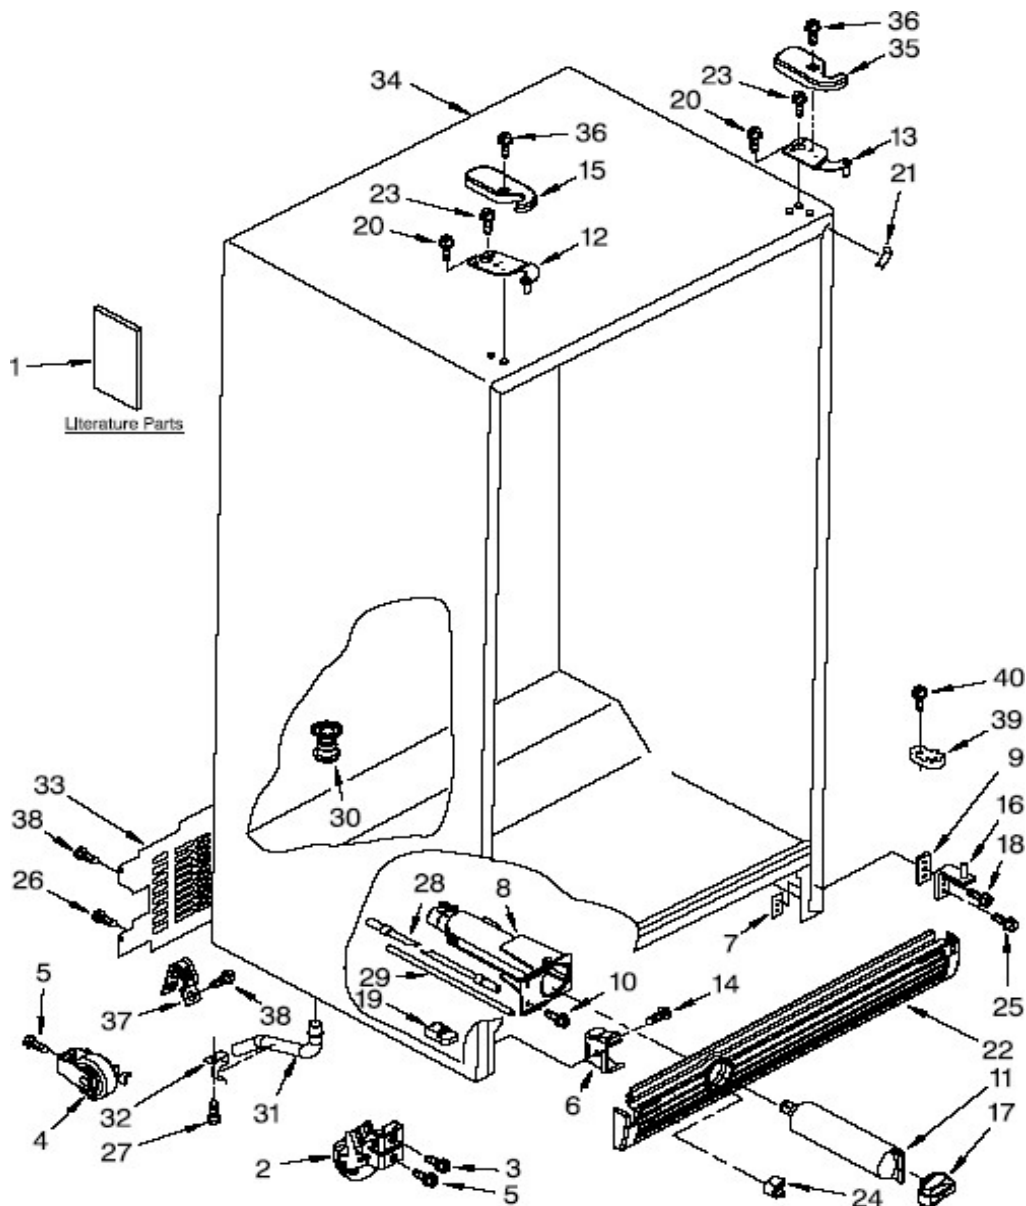

Distribuidor Autorizado

SurteRápido.com

Venta de Refacciones
Electrodomesticas

Refrigerador Maytag MD5020L01

Refrigerador Maytag MD5020L01

No. Ilus.	DESCRIPCIÓN	No. de Parte
1	Literature Parts	***
2	Front Roller Right	W10304659
	Front Roller Left	W10304660
3	Screw	***
4	Roller (Rear)	2150304
5	Screw	***
6	Clip Grille	2155013
7	Plate Screw	2304249
8	Housing water filter	W10121138
9	Shim	***
10	Screw	***
11	Water Filter	W10121146
12	Hinge Top FC	W10287685
13	Hinge Top RC	W10287684
14	Screw	***
15	Hinge cover FC	2203407B
16	Hinge bottom	W10251408
17	Cap water	2260502B
18	Screw	***
19	Block housing support	2260519
20	Screw	***
21	Filler wrapper	W10283960
22	Grille	W10283949
23	Screw	***
24	Button water filter	2260503B
25	Screw	***
26	Screw	***
27	Screw	***

Refrigerador Maytag MD5020L01

No. Ilus.	DESCRIPCIÓN	No. de Parte
28	Tube filter inlet	W10281289
29	Tube filter outlet	2255012
30	Drain fitting	2304888
31	extension tube	W10153550
32	Clip drain tube	***
33	Cover unit	2188741
34	Cabinet (not servicable)	***
35	Hinge cover RC	2203408B
36	Screw	***
37	Clamp service corp	489348
38	Screw	***
39	Door closer lower cam	2155311
40	Screw	***

Distribuidor Autorizado

SurteRápido.com

Venta de Refacciones
Electrodomesticas

Refrigerador Maytag MD5020L01

Refrigerador Maytag MD5020L01

No. Ilus.	DESCRIPCIÓN	No. de Parte
1	Liner (not a servicable part)	***
2	Escutcheon, Meat Pan Control	W10175967
3	Slide Meat Pan Control	2182757
4	Louver	2257741
5	Bracket Dual Crisper Light	***
6	Wire Harness, Dual Crisper	W10279385
7	Light Lens	2171705
8	Screw	***
9	Screw	***
10	Bracket Retainer	***
11	Screw	***
12	Air Diffuser Assembly	W10151374
13	Air Diffuser Cover	2152019
14	Cover, Wiring	W10252495
15	Socket Light 30°	2162085
16	Reservoir	W10204356
17	Light Bulb	W10311505