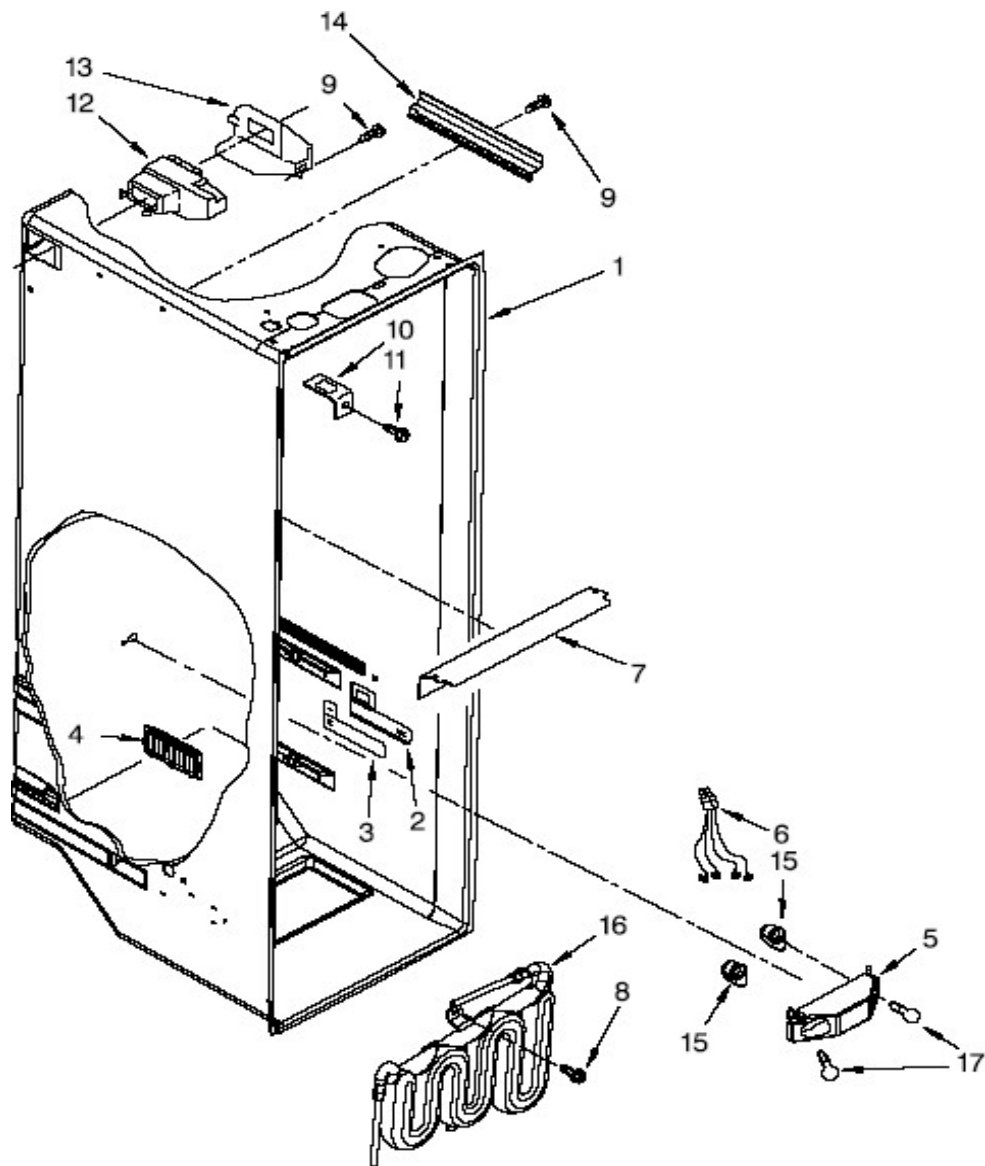

Refrigerador Maytag MD5020L01

No. Ilus.	DESCRIPCIÓN	No. de Parte
28	Tube filter inlet	W10281289
29	Tube filter outlet	2255012
30	Drain fitting	2304888
31	extension tube	W10153550
32	Clip drain tube	***
33	Cover unit	2188741
34	Cabinet (not servicable)	***
35	Hinge cover RC	2203408B
36	Screw	***
37	Clamp service corp	489348
38	Screw	***
39	Door closer lower cam	2155311
40	Screw	***

Distribuidor Autorizado

SurteRápido.com

Venta de Refacciones
Electrodomesticas

Refrigerador Maytag MD5020L01

Refrigerador Maytag MD5020L01

No. Ilus.	DESCRIPCIÓN	No. de Parte
1	Liner (not a servicable part)	***
2	Escutcheon, Meat Pan Control	W10175967
3	Slide Meat Pan Control	2182757
4	Louver	2257741
5	Bracket Dual Crisper Light	***
6	Wire Harness, Dual Crisper	W10279385
7	Light Lens	2171705
8	Screw	***
9	Screw	***
10	Bracket Retainer	***
11	Screw	***
12	Air Diffuser Assembly	W10151374
13	Air Diffuser Cover	2152019
14	Cover, Wiring	W10252495
15	Socket Light 30°	2162085
16	Reservoir	W10204356
17	Light Bulb	W10311505