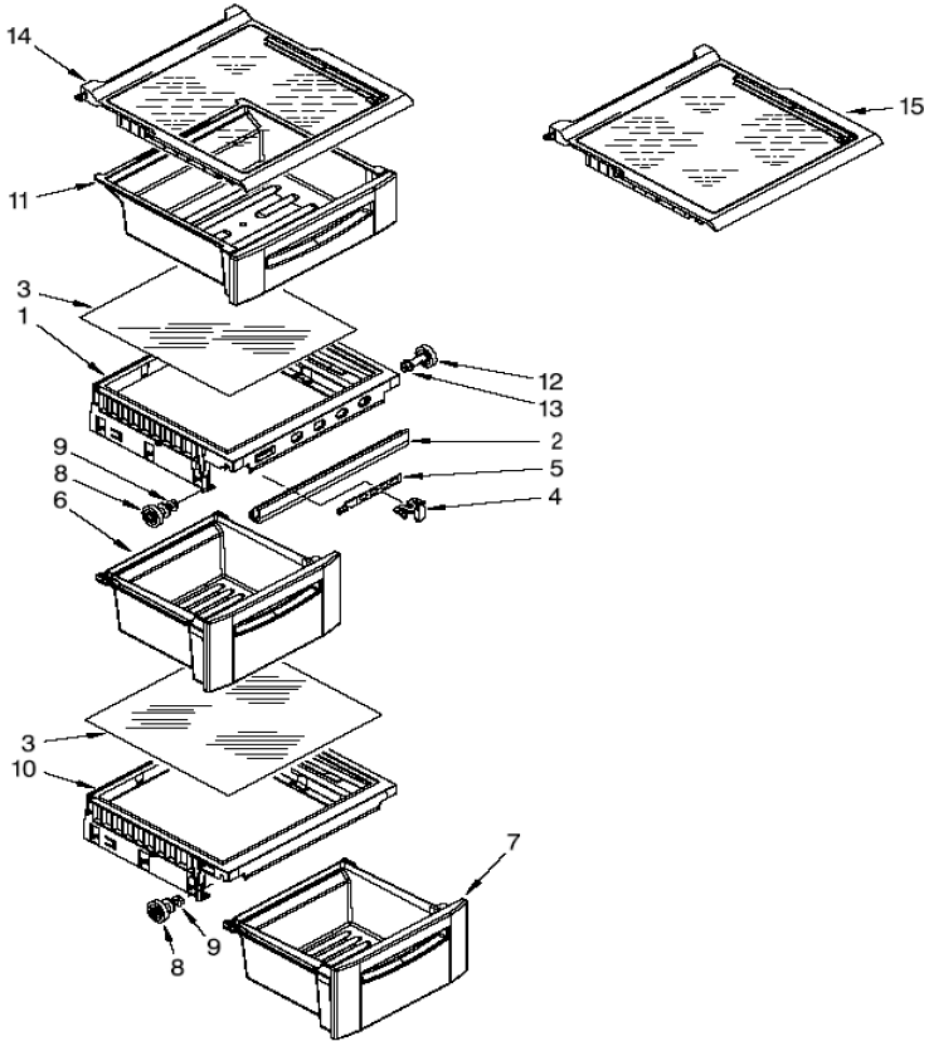

MD5501Y00 PARRILLAS/CAJONES