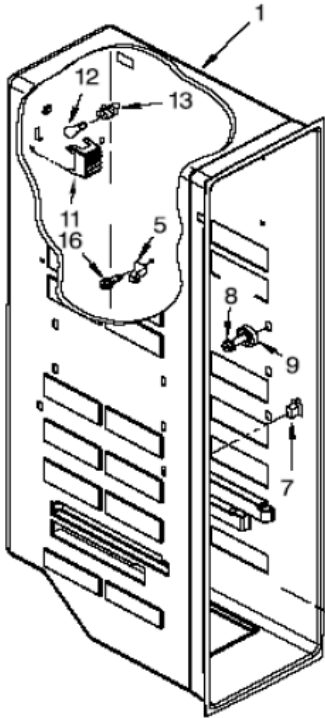

MD5501Y00 CONGELADOR LINER