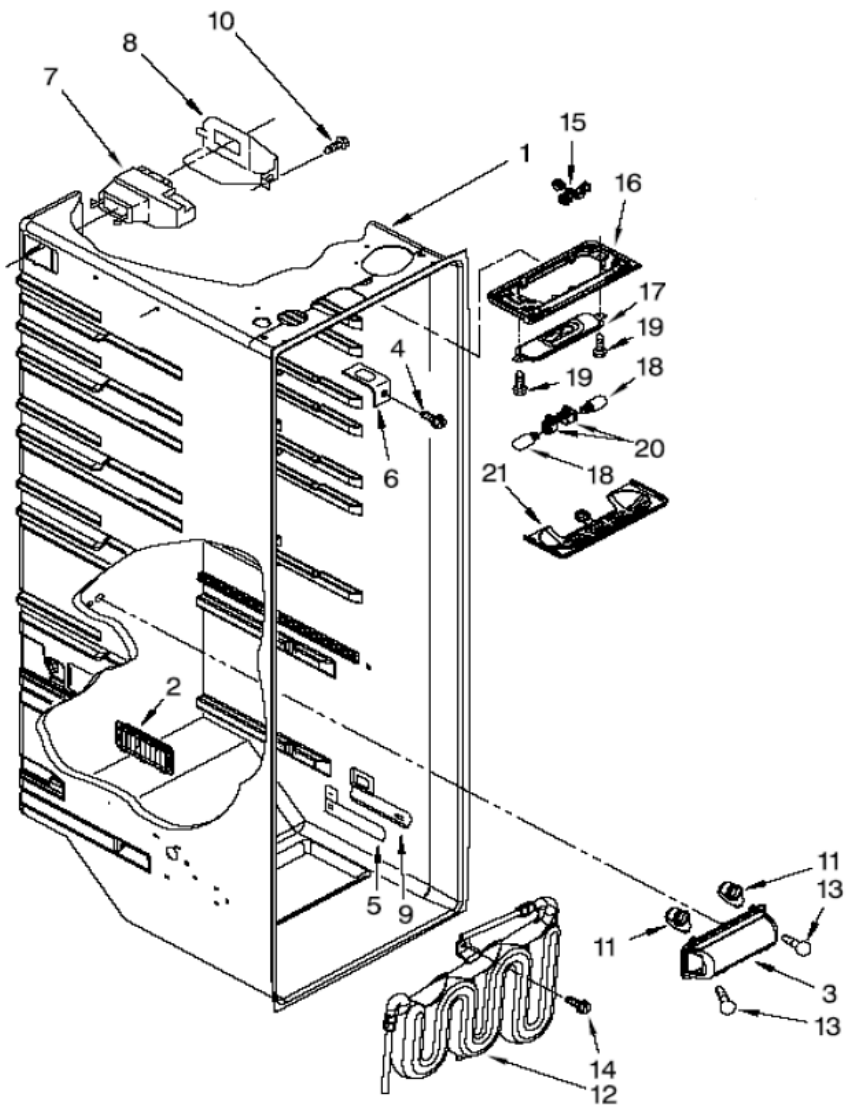

34	2255012	TUBE, FILTER OUTLET
35	W10274362	TUBE, FILTER INLET
36	2203770	HINGE TOP (FC)
37	2223751	DOOR CLOSER LOWER CAM (FC)

Distribuidor Autorizado

SurteRápido.com

Venta de Refacciones
Electrodomesticas

MD5501Y00 REFRIGERADOR LINER