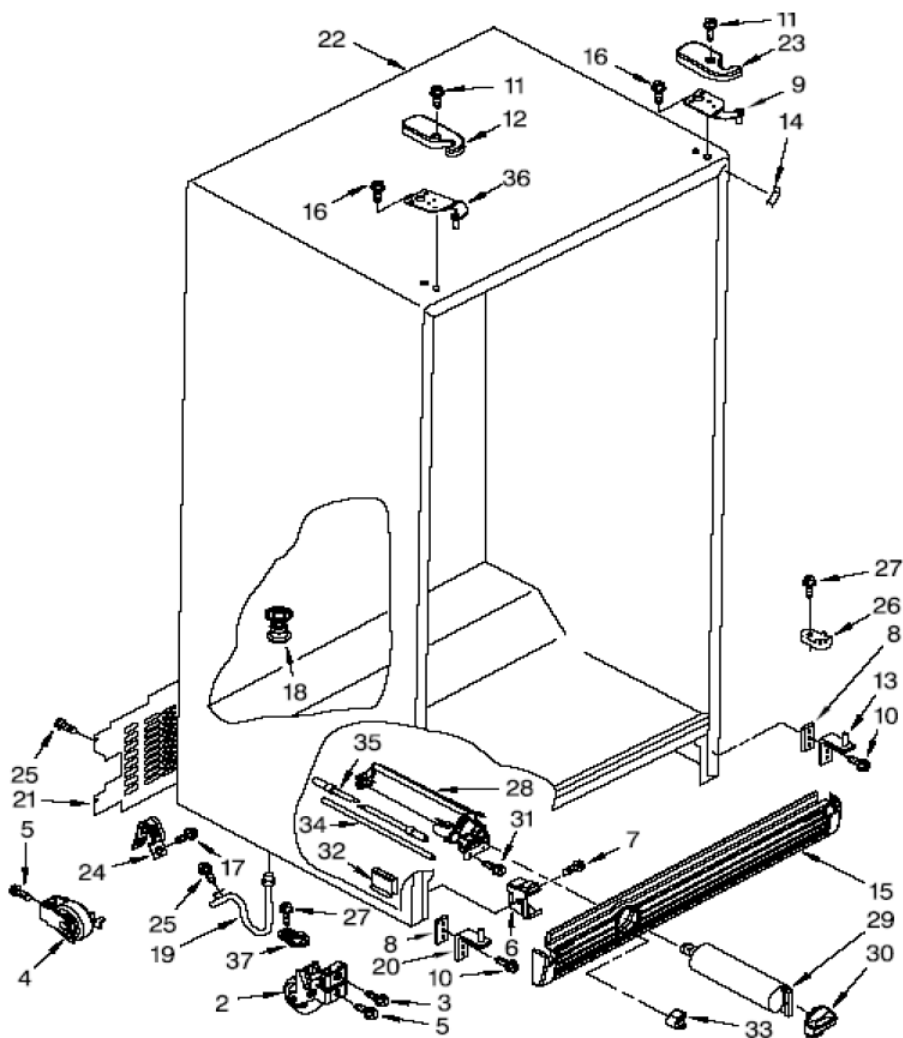

## MD5501Y00 GABINETE

**MD5501Y00 GABINETE**

1	****	LITERATURE PARTS
2	2174748	FRONT ROLLER
3	****	SCREW
4	W10250570	REAR ROLLER
5	****	SCREW
6	2155013	CLIP GRILLE
7	****	SCREW
8	****	SHIM
9	2203771	HINGE TOP RC
10	****	SCREW
11	****	SCREW
12	W10138584	HINGE COVER (FC)
13	W10251408	BOTTOM HINGE (RC)
14	2254507	FILLER, WRAPPER
15	W10201138	GRILLE
16	****	SCREW
17	****	SCREW
18	2304888	DRAIN FITTING
19	W10153550	EXTENSION TUBE
20	W10251418	BOTTOM HINGE (FC)
21	2188741	COVER, UNIT
22	****	CABINET
23	W10138579	HINGE COVER (RC)
24	489348	CLAMP, SERVICE CORD
25	****	SCREW
26	2155311	DOOR CLOSER, LOWER CAM (RC)
27	****	SCREW
28	W10121138	HOUSING, WATER FILTER
29	W10121146	HOUSING, WATER FILTER
30	2260502MG	CAP, WATER FILTER
31	****	SCREW
32	2260519	BLOCK, HOUSING SUPPORT
33	2260503MG	BUTTON, WATER FILTER