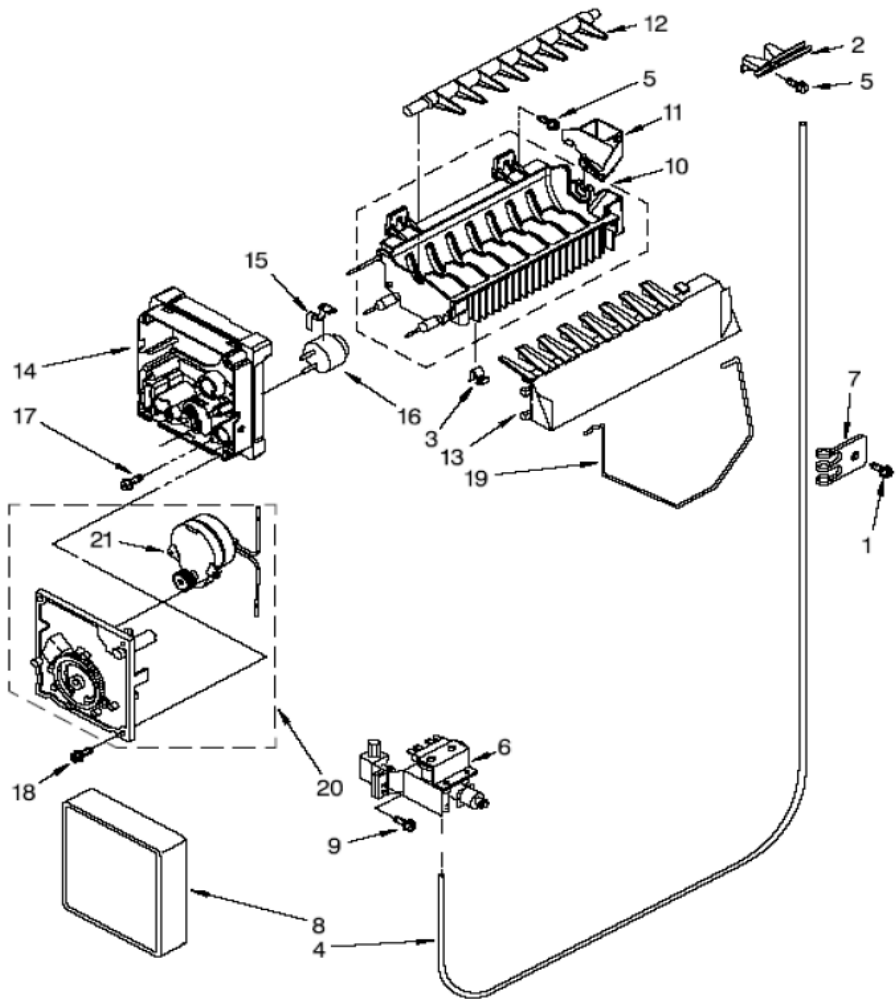

34	1100826	GROMMET
35	****	SCREW
36	W10163483	AIRBAFFLE
37	2155547	CLIP,HEAT SHIELD
38	2304899	UNIT COVER, BOTTOM
39	W10196323	UNIT MOUNTING RAIL
40	****	SCREW

MD5501Y00 ICE MAKER