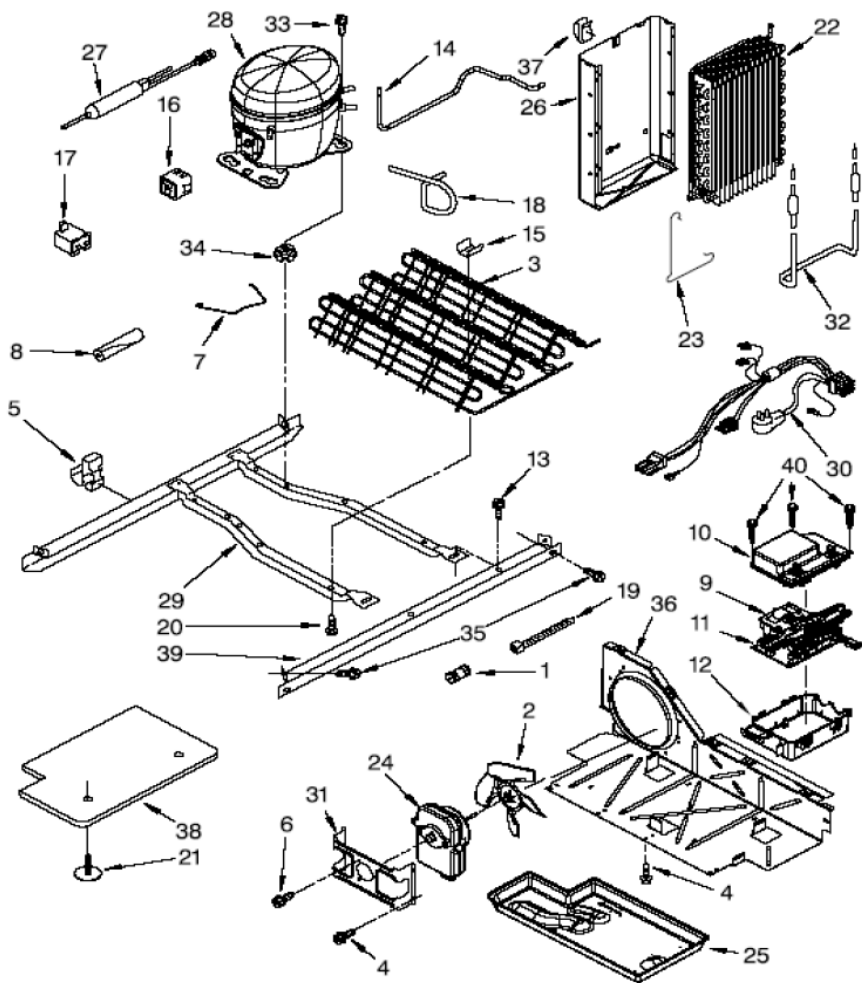

Distribuidor Autorizado

SurteRápido.com

Venta de Refacciones
Electrodomesticas

MD5501Y00 SISTEMA SELLADO