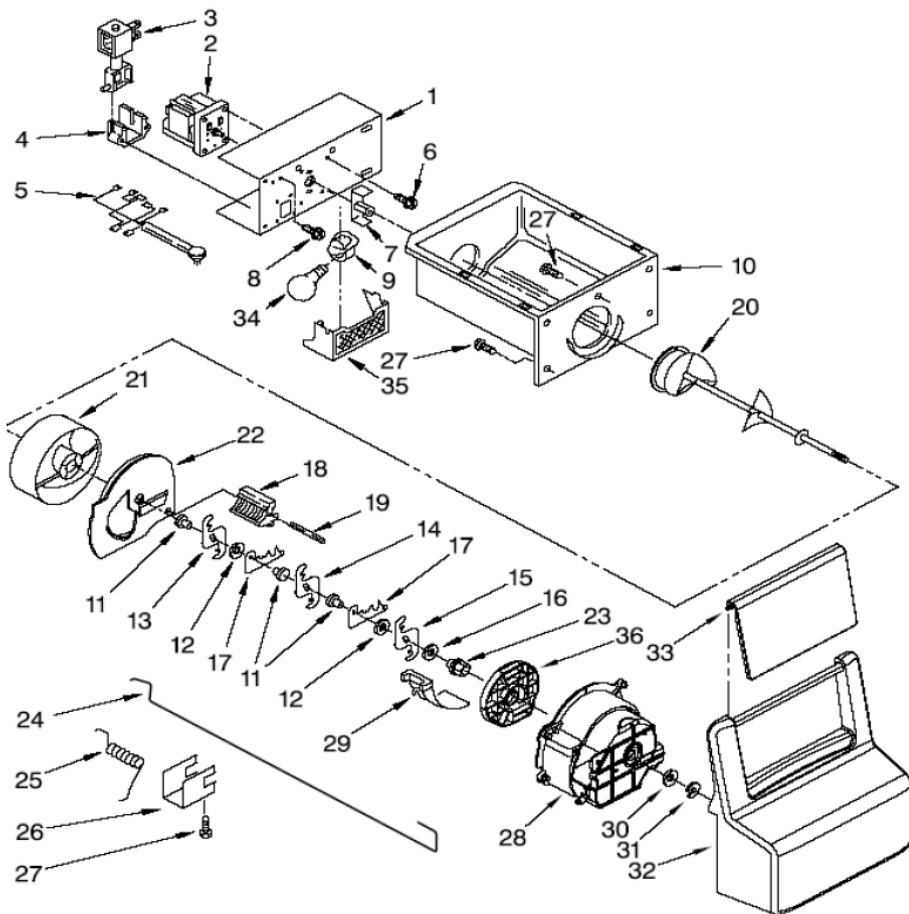

Distribuidor Autorizado

SurteRápido.com

Venta de Refacciones
Electrodomesticas

MD5501Y00 CONTENEDOR DE HIELO