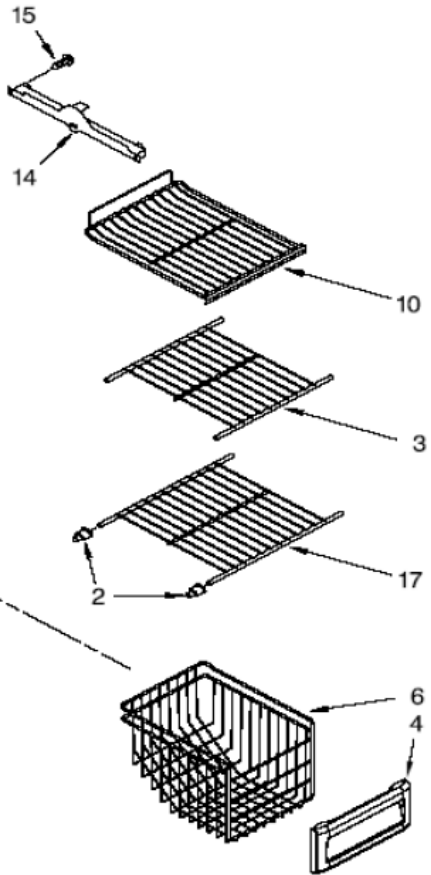

MD5501Y00 CONGELADOR LINER