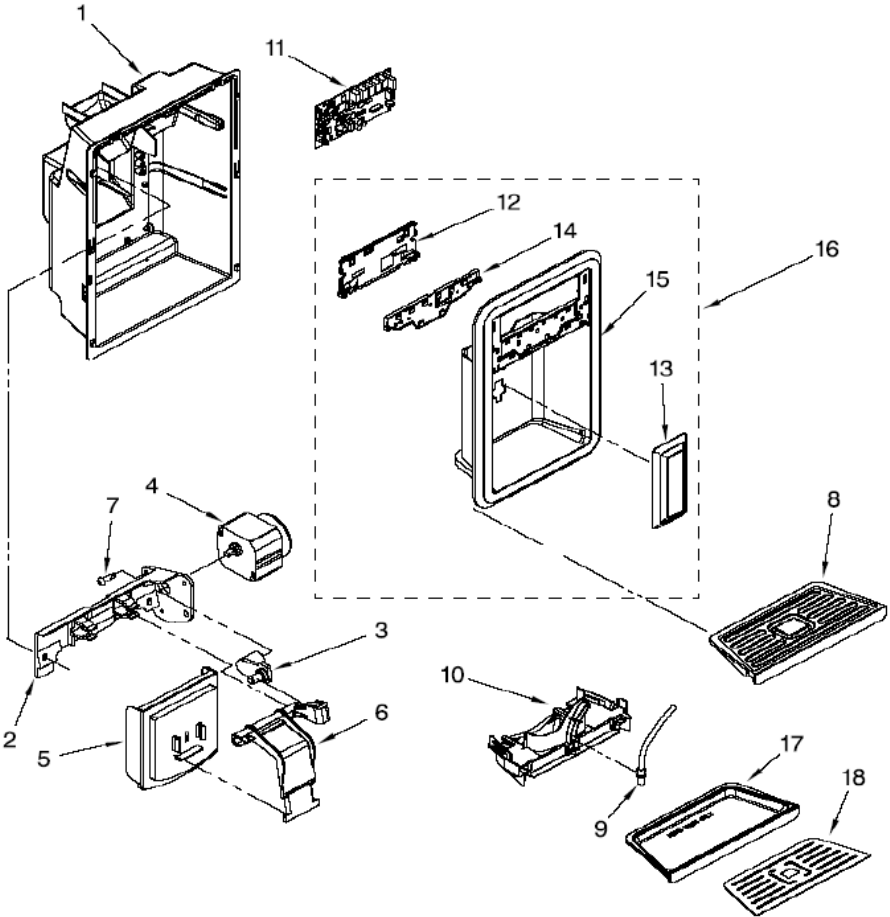

MD5501Y00 DISPENSADOR