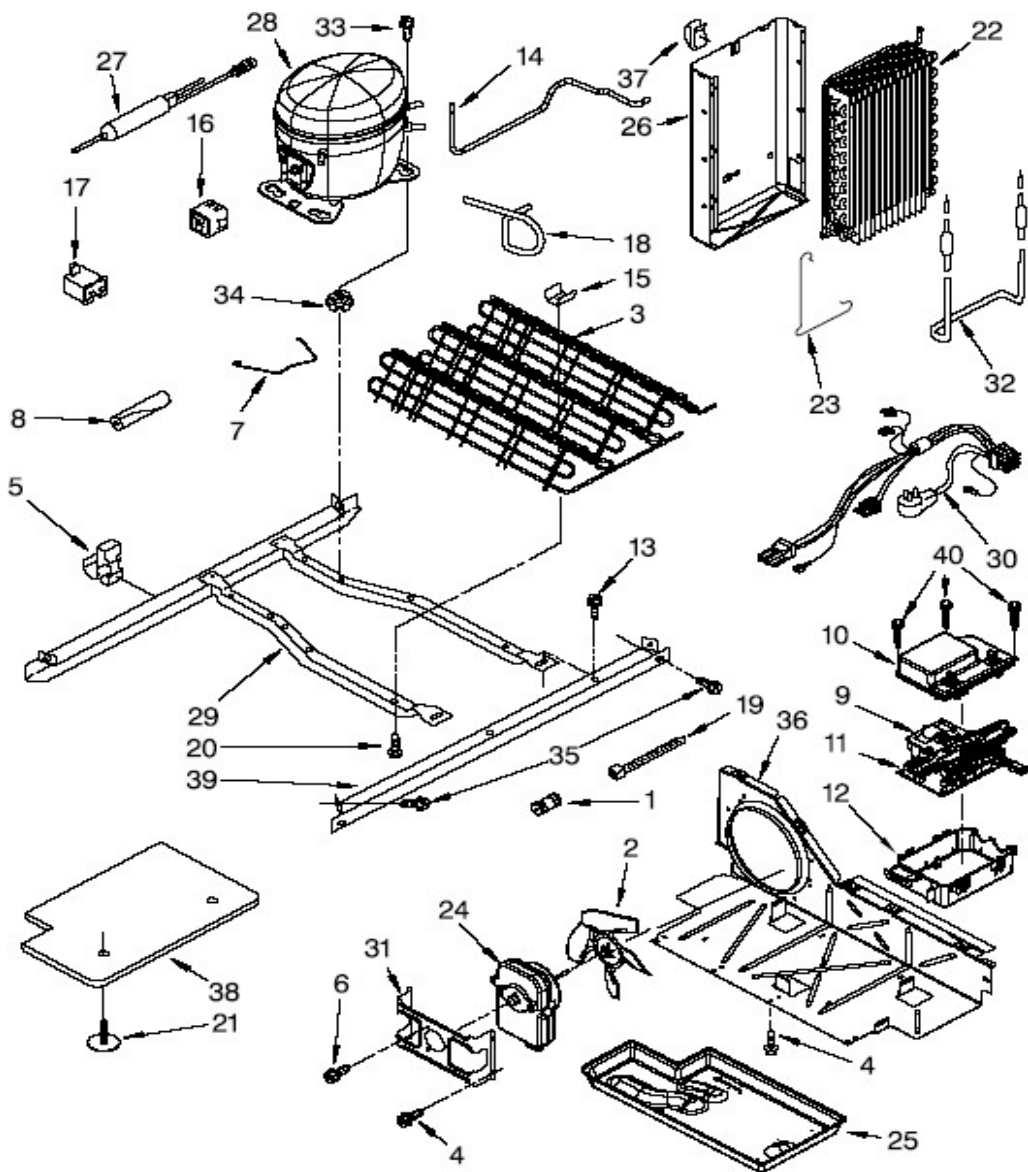

Distribuidor Autorizado

SurteRápido.com

Venta de Refacciones
Electrodomesticas

Refrigerador Maytag MD5901Y00