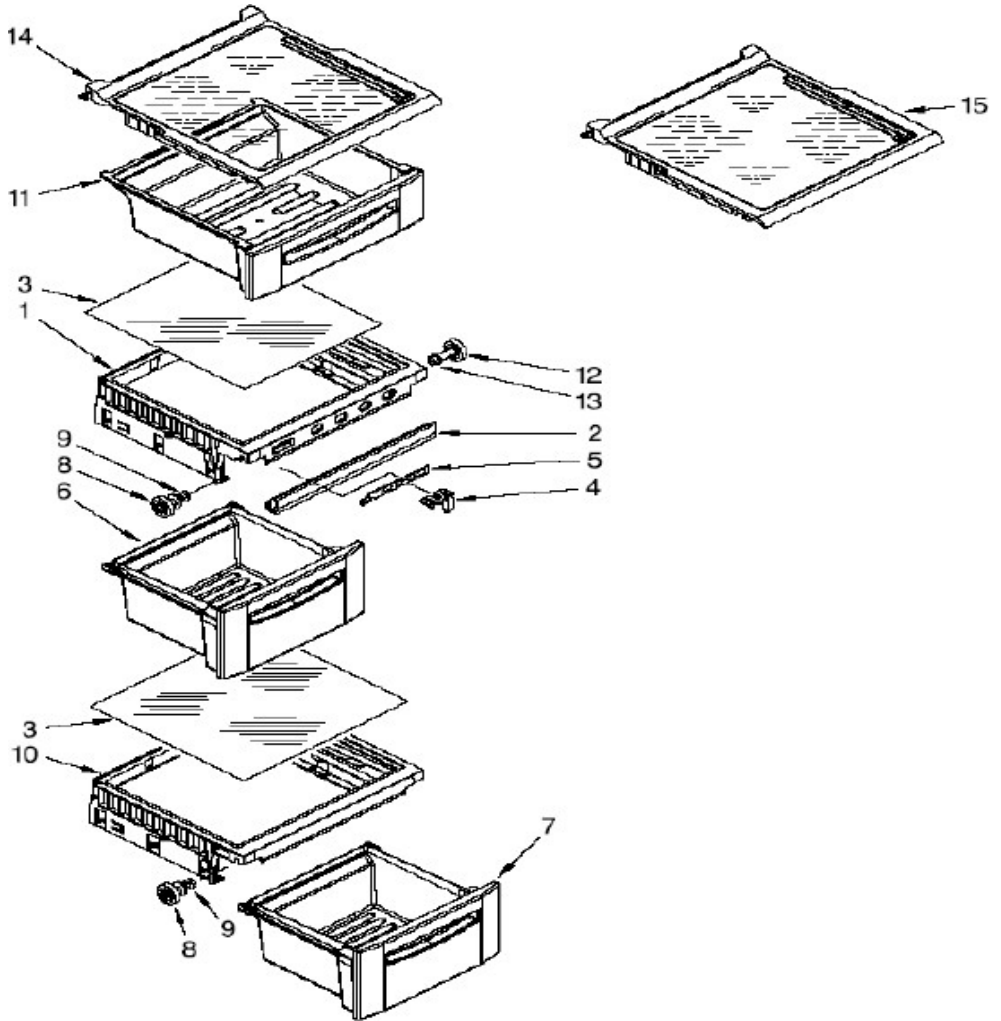

Refrigerador Maytag MD5901Y01

No. Ilus.	DESCRIPCIÓN	No. de Parte
28	Housing, Water Filter	W10121138
29	Water Filter	W10121146
30	Cap, Water Filter	2260502MG
31	Screw	***
32	Block, Housing Support	2260519
33	Button, Water Filter	2260503MG
34	Tube, Filter outlet	2255012
35	Tube, Filter Inlet	W10258035
36	Hinge Top (FC)	W10138584
37	Door Closer Lower Cam (FC)	2223751

Distribuidor Autorizado

SurteRápido.com

Venta de Refacciones
Electrodomesticas

Refrigerador Maytag MD5901Y01

Refrigerador Maytag MD5901Y01

No. Ilus.	DESCRIPCIÓN	No. de Parte
1	Liner (not a servicable part)	***
2	Louver	2257741
3	Shield Dual Crisper Light	W10242623
4	Screw	***
5	Slide Meat Pan Control	2182757
6	Bracket Retainer	2256085
7	Air Diffuser Assembly	W10128734
8	Air Diffuser Cover	W10128735
9	Escutcheon, Meat Pan Control	W10175967
10	Screw	***
11	Socket	2162085
12	Reservoir	W10204356
13	Light Bulb	W10311505
14	Screw	***
15	Wire Assembly Top Light	***
16	Trim Light	***
17	Shield, Heat	W10242623
18	Bulb, Light	W10311505
19	Screw	***
20	Socket, Light	2155597
21	Lens, Top Light	***

Refrigerador Maytag MD5901Y01

Refrigerador Maytag MD5901Y01

No. Ilus.	DESCRIPCIÓN	No. de Parte
1	Cover, Crisper	W10207535
2	Gasket	2301116
3	Glass, Meat Cover	2301028
4	Button, Humidity Control	2301025
5	Slide, Humidity Control	2301026
6	Crisper Pan	W10128132
7	Meat Pan	W10128133
8	Stud Assembly	W10173126
9	Screw	***
10	Cover, Meat Pan	2301033
11	Snack Pan	W10170856
12	Stud Assembly	W10173126
13	Screw	***
14	Shelf, Snack Pan	W10298290
15	Shelf Assembly, Spillguard	W10298288