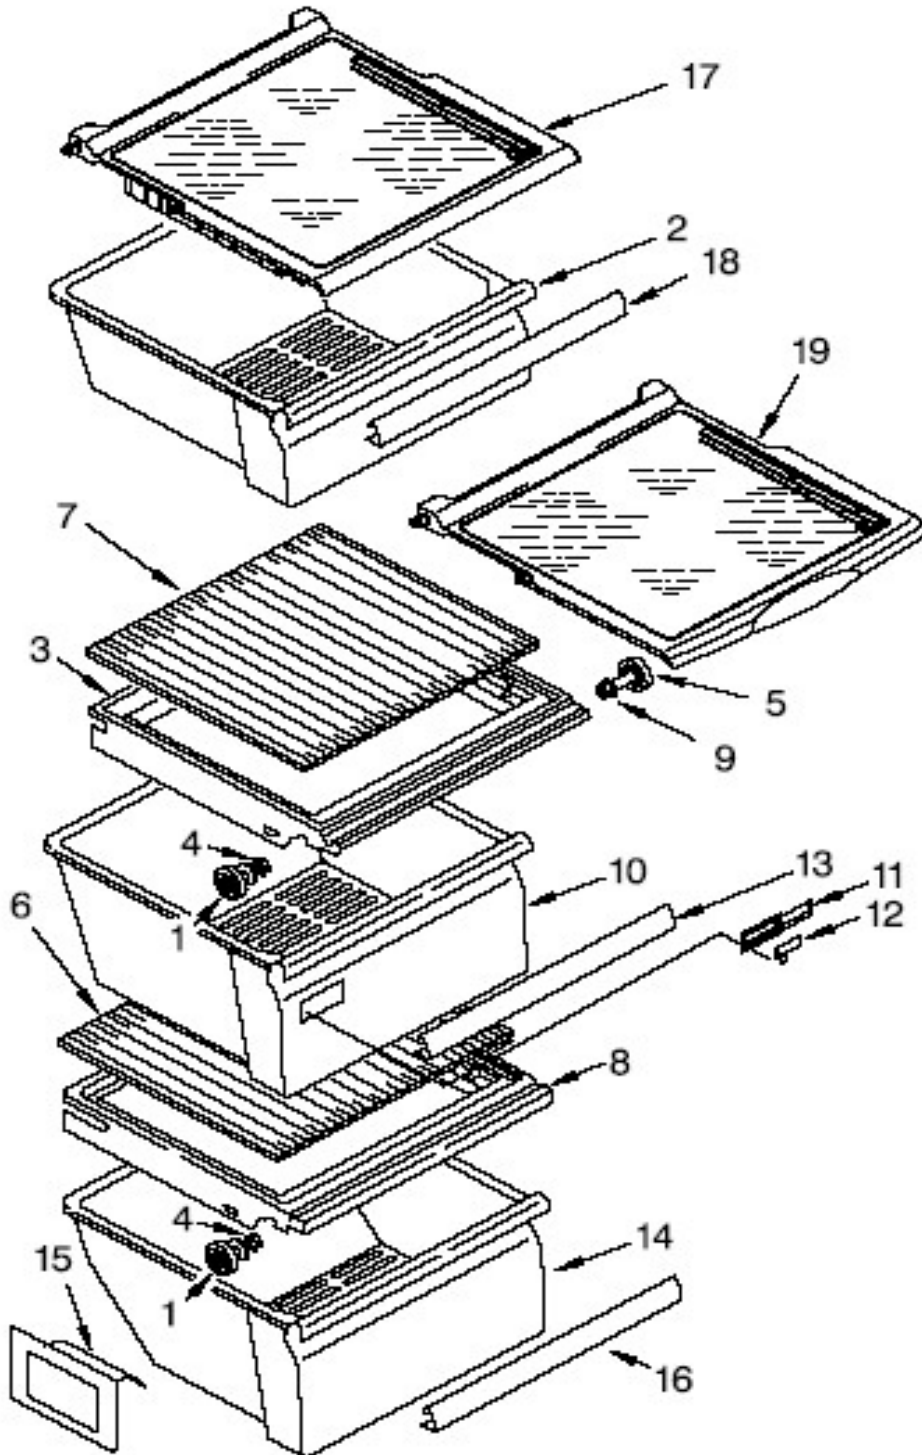

R e f	Descripción	C a n t	Numero de Parte
1	Liner (not a servicable part)	**	***
2	Escutcheon, Meat Pan Control	1	W10175967
3	Slide Meat Pan Control	1	2182757
4	Louver	1	2257741
5	Bracket Dual Crisper Light	1	2256035
6	Wire Harness, Dual Crisper	1	2311637
7	Light Lens	1	2209769
8	Screw	**	***
9	Screw	**	***
10	Bracket Retainer	1	2256085
11	Screw	**	***
12	Air Diffuser Assembly	1	2209753
13	Air Diffuser Cover	1	2152019
14	Cover, Wiring	1	2150331
15	Socket	1	2162085
16	Reservoir	1	W10204356
17	Light Bulb	1	W10194422

REFRIGERADOR MD5955Y00

Capacidad
Interior

25 pies

Satina Monocromatico

Parrillas y Cajones

REFRIGERADOR MD5955Y00

:idad		25 pies	
or		Satina Monocromatico	
Parrillas y Cajones			
R e f	Descripción	C a n t	Numero de Parte
1	Stud Assembly	1	2196485
2	Snack Bin	1	2309517
3	Cover, Crisper	1	2209698
4	Screw	**	***
5	Stud Assembly	1	2196485
6	Glass, Meat Cover	1	2179259
7	Glass, Cover	1	2179259
8	Cover, Meat Pan	1	2209699
9	Screw	**	***
10	Crisper Pan	1	W10178772
11	Body, Humidity Control	1	2179343
12	Slide, Humidity Control	1	2179342
13	Trim, Handle	1	2255593
14	Meat Pan	1	2188724
15	Deflector	1	2179350
16	Trim, Handle	1	2255592
17	Shelf, Snack Bin	1	2309560
18	Trim, Handle	1	2309519
19	Shelf Assembly, Spillguard	2	2309524