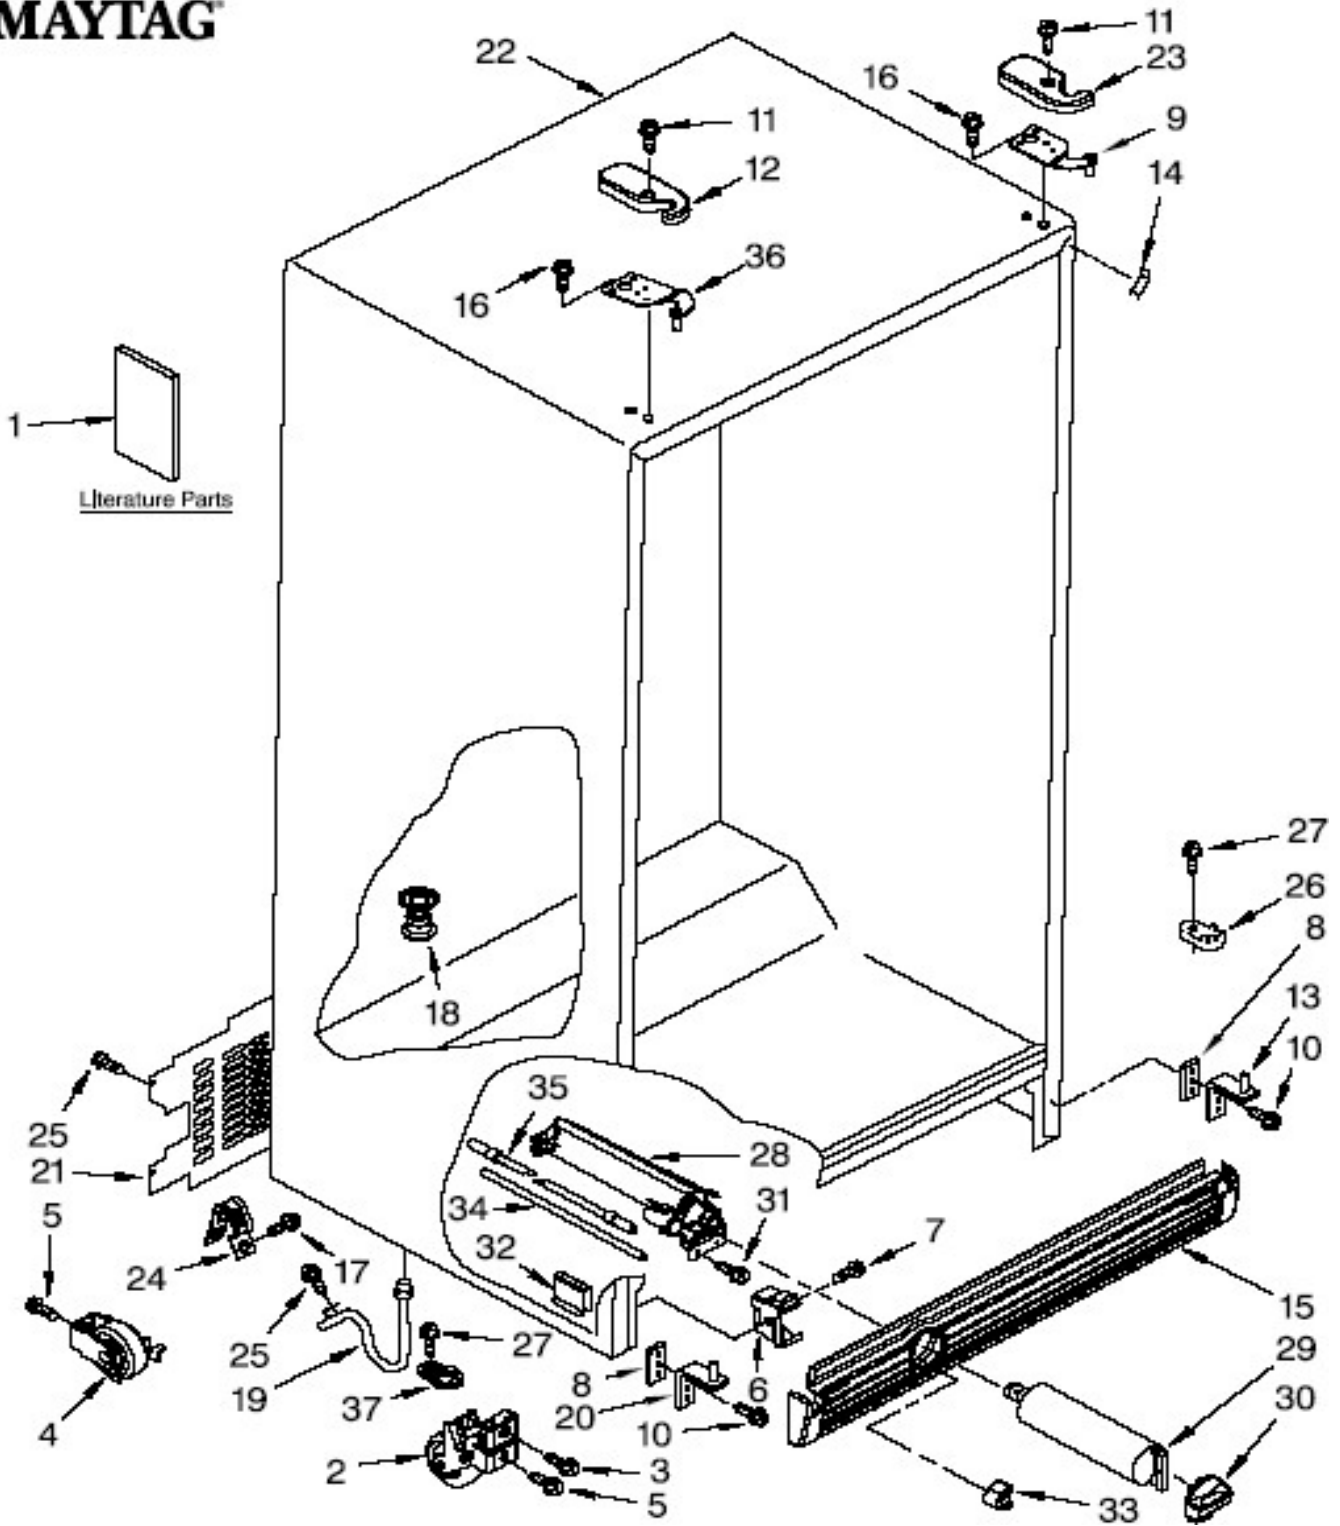

REFRIGERADOR MD5955Y00

Altura

25 pies

Color

Satina Monocromatico

Gabinete

MAYTAG

REFRIGERADOR MD5955Y00

Categoría		25 pies	
Modelo		Satina Monocromatico	
Gabinete			
R e f	Descripción	C a n t	Numero de Parte
1	Literature Parts	**	***
2	Front Roller	2	2174748
3	Screw	**	***
4	Rear Roller	2	2196236
5	Screw	**	***
6	Clip Grille	1	2155013
7	Screw	**	***
8	Shim	1	2209697
9	Hinge Top RC	1	2203771
10	Screw	**	***
11	Screw	**	***
12	Hinge Cover (FC)	1	W10138584
13	Bottom Hinge (RC)	1	2217075
14	Filler, Wrapper	1	2254507
15	Grille	1	2323580MG
16	Screw	**	***
17	Screw	**	***
18	Drain Fitting	1	2304888
19	Extension Tube	1	W10153550
20	Bottom Hinge (FC)	1	2323833
21	Cover, Unit	1	2188741
22	Cabinet	**	***
23	Hinge Cover (RC)	1	W10138579
24	Clamp, Service Cord	1	489348
25	Screw	**	***
26	Door Closer, Lower Cam (RC)	1	2155311
27	Screw	**	***
28	Housing, Water Filter	1	W10121138
29	Water Filter	1	W10121146
30	Cap, Water Filter	1	2260502MG
31	Screw	**	***
32	Block, Housing Support	1	2260519
33	Button, Water Filter	1	2260503MG
34	Tube, Filter outlet	1	2255012
35	Tube, Filter Inlet	1	2319867
36	Hinge Top (FC)	1	2203770
37	Door Closer Lower Cam (FC)	1	2223751

REFRIGERADOR MD5955Y00

Capacidad
Interior

25 pies

Satina Monocromatico

Partes del Liner Refrigerador

REFRIGERADOR MD5955Y00

Ca	ivaylag
idad	25 pies
or	Satina Monocromatico

Partes del Liner Refrigerador

R e f	Descripción	C a n t	Numero de Parte
1	Liner (not a servicable part)	**	***
2	Escutcheon, Meat Pan Control	1	W10175967
3	Slide Meat Pan Control	1	2182757
4	Louver	1	2257741
5	Bracket Dual Crisper Light	1	2256035
6	Wire Harness, Dual Crisper	1	2311637
7	Light Lens	1	2209769
8	Screw	**	***
9	Screw	**	***
10	Bracket Retainer	1	2256085
11	Screw	**	***
12	Air Diffuser Assembly	1	2209753
13	Air Diffuser Cover	1	2152019
14	Cover, Wiring	1	2150331
15	Socket	1	2162085
16	Reservoir	1	W10204356
17	Light Bulb	1	W10194422