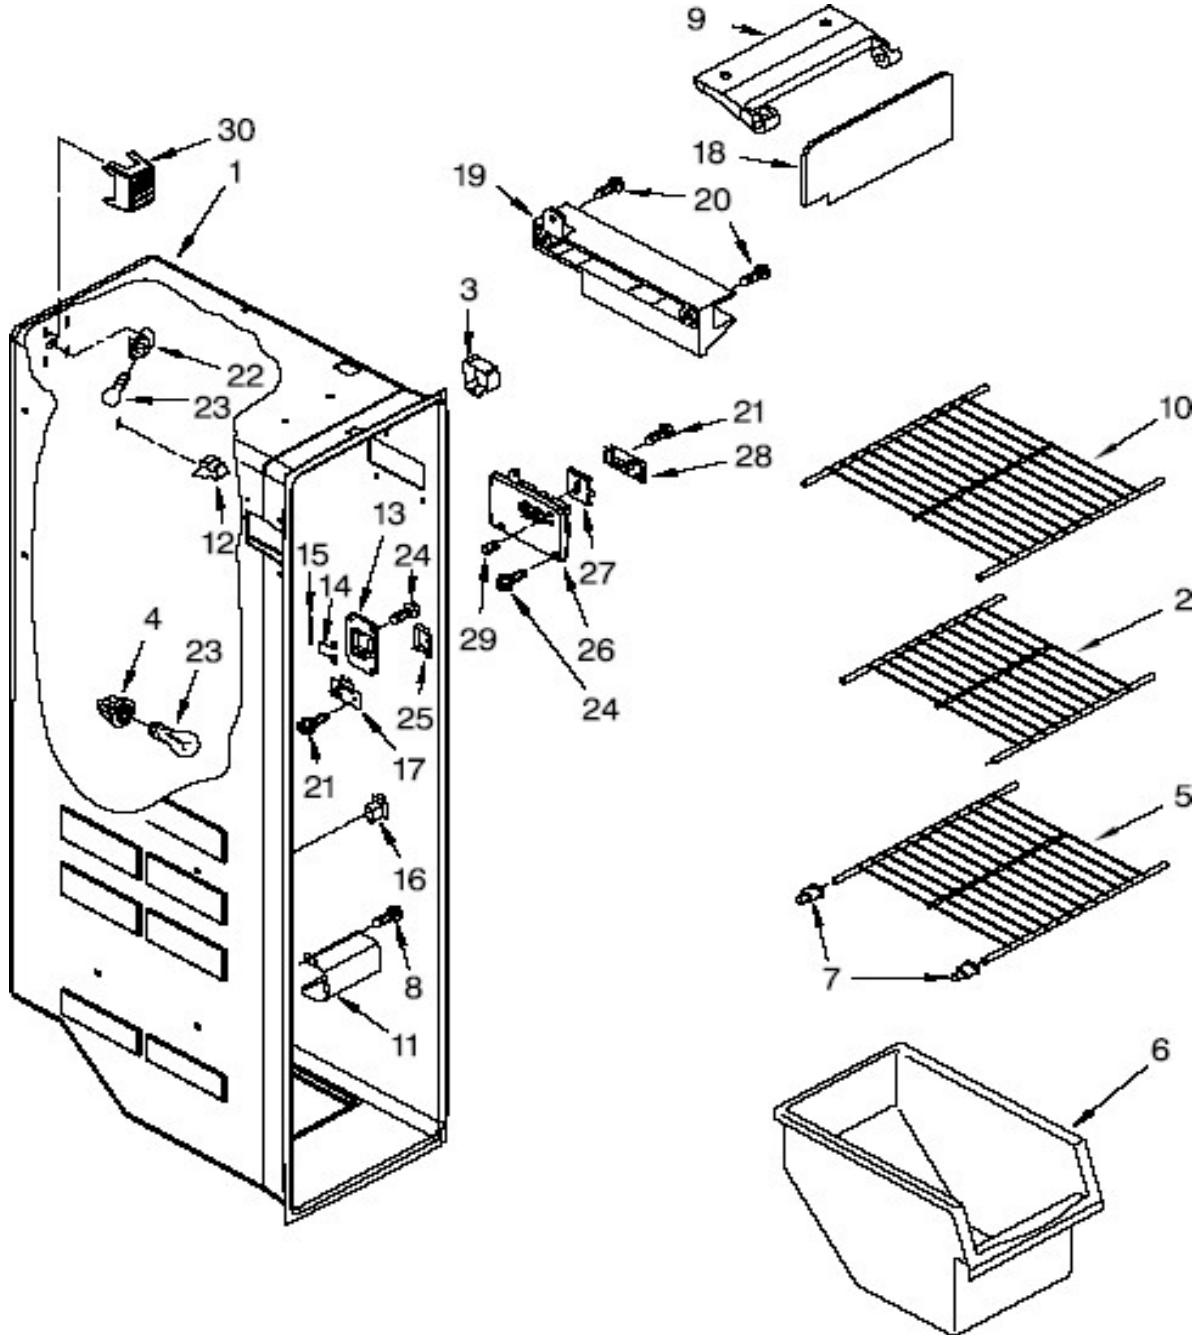

REFRIGERADOR MD5955Y00

Capacidad

25 pies

Color

Satina Monocromatico

Partes de Liner Congelador

REFRIGERADOR MD5955Y00

Capacidad	25 pies
Color	Satina Monocromatico

Partes de Liner Congelador

R e f	Descripción	C a n t	Numero de Parte
1	Liner (Not A Serviceable Part)	**	***
2	Shelf Upper	1	2312041
3	Shield Wiring	1	2303234
4	Socket, Light	1	2155597
5	Shelf	1	2309597
6	Freezer Bin	1	2309757
7	Cup, Shelf	16	W10130299
8	Screw	**	***
9	Bracket, Ice Maker Cover	1	2198641
10	Shelf	2	2309596
11	Light Lens	1	2212340
12	Clip, Air Duct	2	842534
13	Cover, Emitter	1	2198587
14	Spring	1	2198635
15	Pin	1	2198634
16	Switch, Rocker Arm	1	1115373
17	P.C. Board Emitter	1	2220398
18	Cover, Ice Maker	1	2255720
19	Slide, Ice Maker Mounting	1	2212321
20	Screw	**	***
21	Screw	**	***
22	Light Socket	1	2162085
23	Light Bulb	1	W10194422
24	Screw	**	***
25	Flipper	1	2198633
26	Cover, Receiver	1	W10173569
27	Slide, Ice Maker Shut Off	1	2315398
28	P.Circuit. Board, Receiver	1	W10193666
29	Lens	1	2198643
30	Light Shield	1	2198589