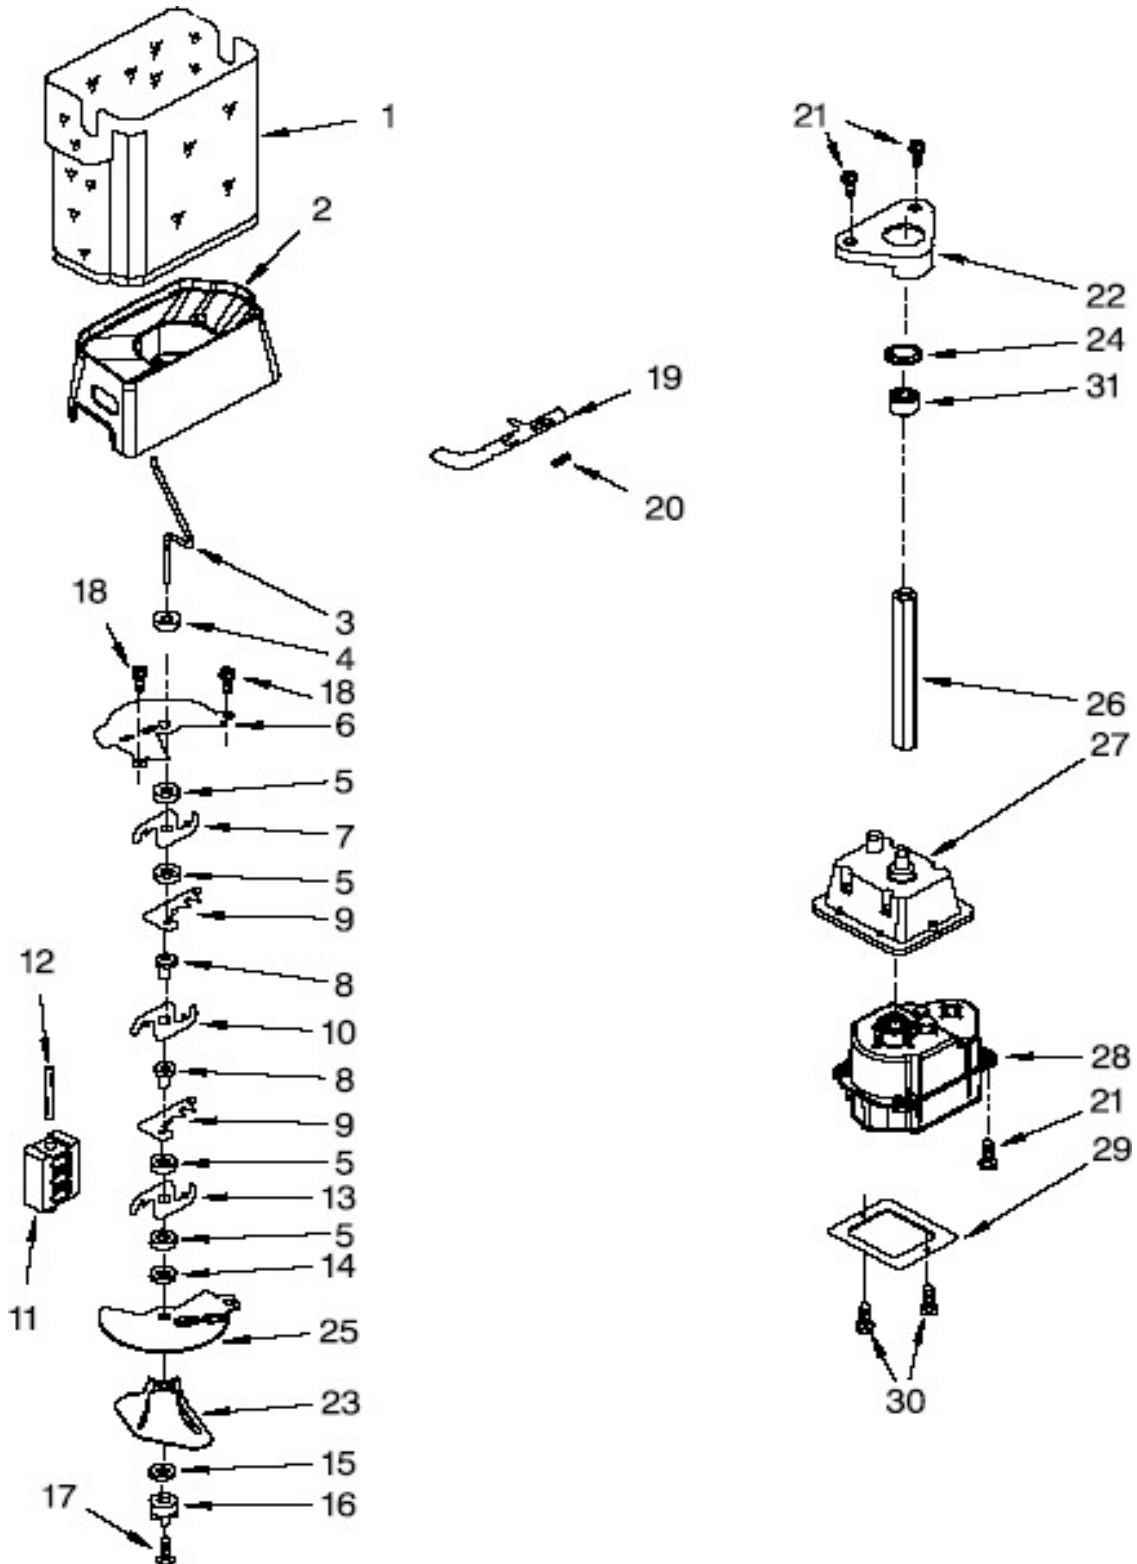

REFRIGERADOR MD5955Y00

Capacidad

25 pies

Color

Satina Monocromatico

Partes del Contenedor de Hielos

REFRIGERADOR MD5955Y00

Categoría		25 pies	
Modelo		Satina Monocromatico	
Partes del Contenedor de Hielos			
R e f	Descripción	C a n t	Numero de Parte
1	Ice Bin	1	2198573
2	Crusher Bin	1	W10170127
3	Auger	1	2317240
4	Washer, Auger	1	2258220
5	Spacer, Flat	4	1119007
6	Cover, Crusher	1	2317248
7	Blade, Rotary	1	2257024
8	Spacer, Step	2	1119005
9	Blade, Fixed	1	2257020
10	Blade, Rotary	1	2257023
11	Block, Blade	1	2317239
12	Roll Pin	1	489229
13	Blade, Rotary	1	2257022
14	Washer, Plain	1	489235
15	Washer, Coupling	1	2198661
16	Coupling	1	2188918
17	Screw	**	***
18	Screw	**	***
19	Latch, Bin	1	2317277
20	Spring, Latch	1	2198608
21	Screw	**	***
22	Holder	1	2188919
23	Wiper	1	2317243
24	Seal	1	2198628
25	Divider, Chamber	1	2317250
26	Drive Shaft	1	2188916
27	Enclosure, Motor	1	2322488
28	Dispenser, Motor	1	2322580
29	Cover	1	2212305
30	Screw	**	***
31	Sleeve, Coupling	1	2315559
100	Ice Container (Complete)	1	W10204467