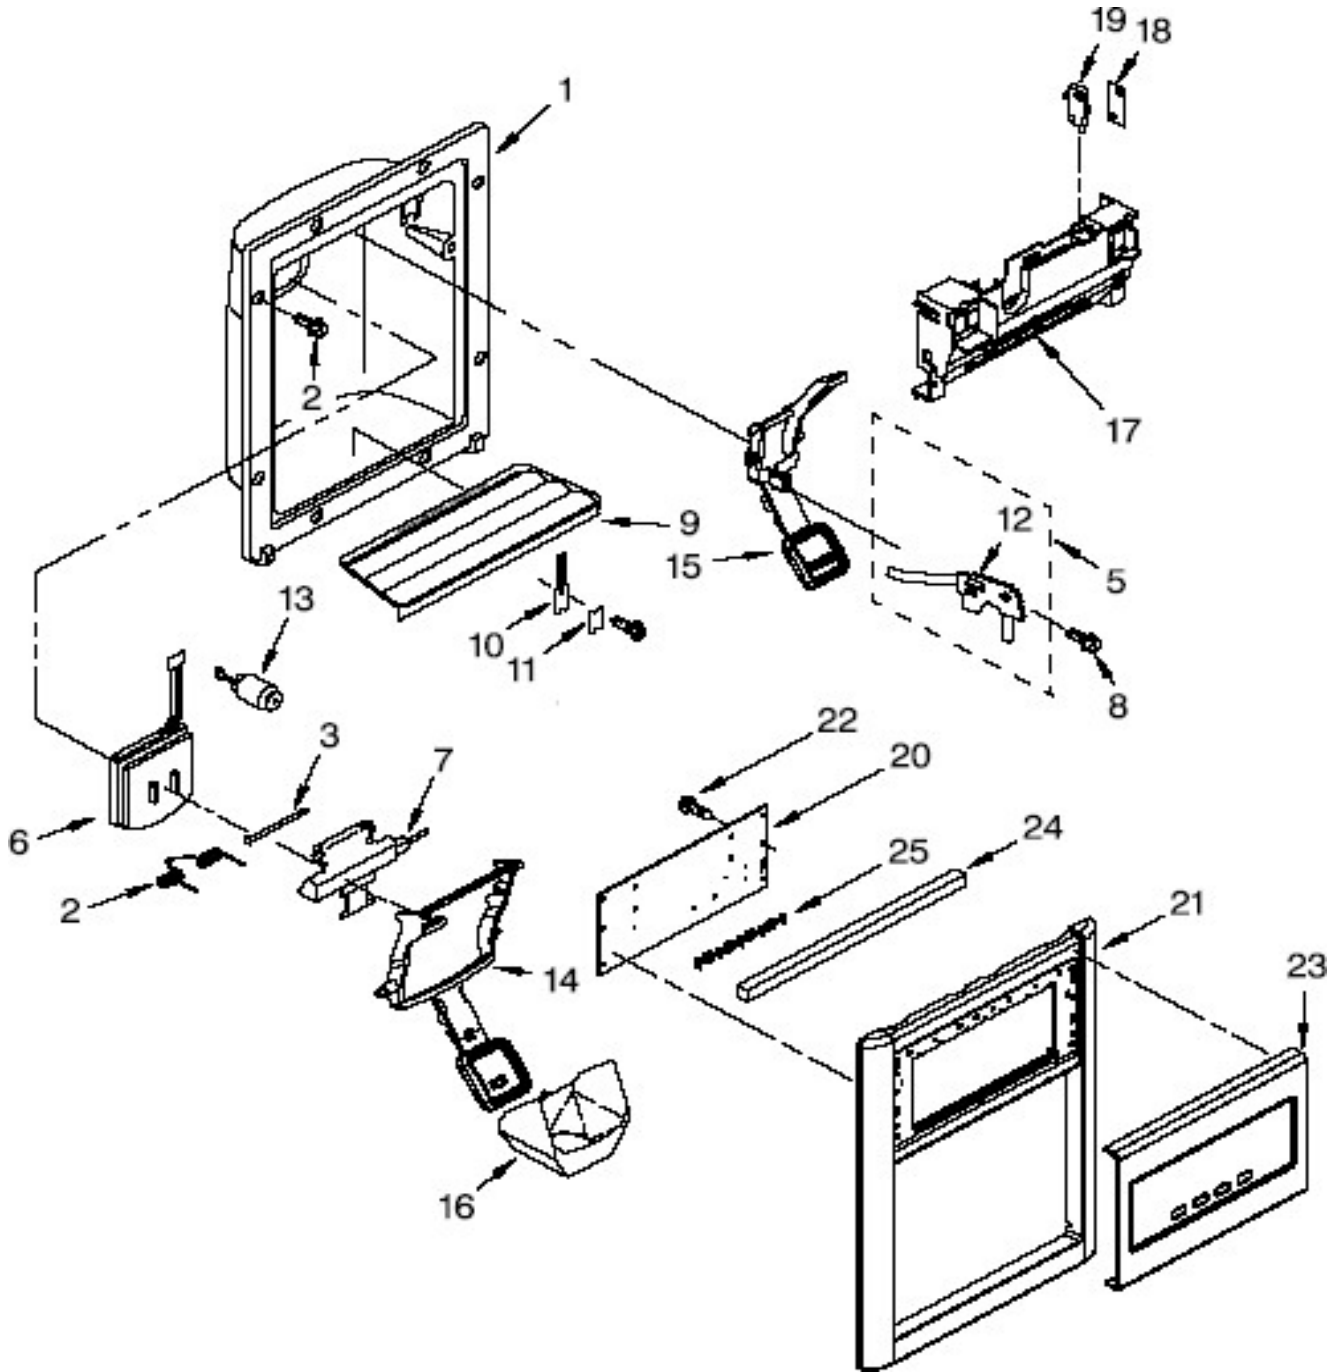

REFRIGERADOR MD5955Y00

idad
or

25 pies

Satina Monocromatico

Dispensador

REFRIGERADOR MD5955Y00

Capacidad		25 pies	
Color		Satina Monocromatico	
Dispensador			
R e f	Descripción	C a n t	Numero de Parte
1	Housing, Dispenser (Not Serviced)	**	***
2	Spring Torsion	1	W10224328
3	Pin, Ice Door	1	2196195
5	Water Fitting Assy	1	2304317
6	Door, Ice	1	2180353
7	Support, Ice Door	1	2304355
8	Screw	**	***
9	Grille, Dispenser	1	W10171993
10	Spring, Lever	1	2194719
11	Strain Relief	1	2195051
12	Bracket, Dispenser	1	2304673
13	Dashpot, Dispenser	1	2205686
14	Lever, Ice	1	2203562AP
15	Lever, Water	1	2203561AP
16	Guide, Ice	1	2180224
17	Bracket, Control	1	W10206103
18	Spacer, Switch	1	625834
19	Switch	1	2162361
20	Control, Elek	1	2321748
21	Bezel, Dispenser	1	W10139842
22	Screw	**	***
23	Fascia, Dispenser	1	W10157641
24	Gasket, Dispenser	1	2305571
25	Support, Window	1	W10170412