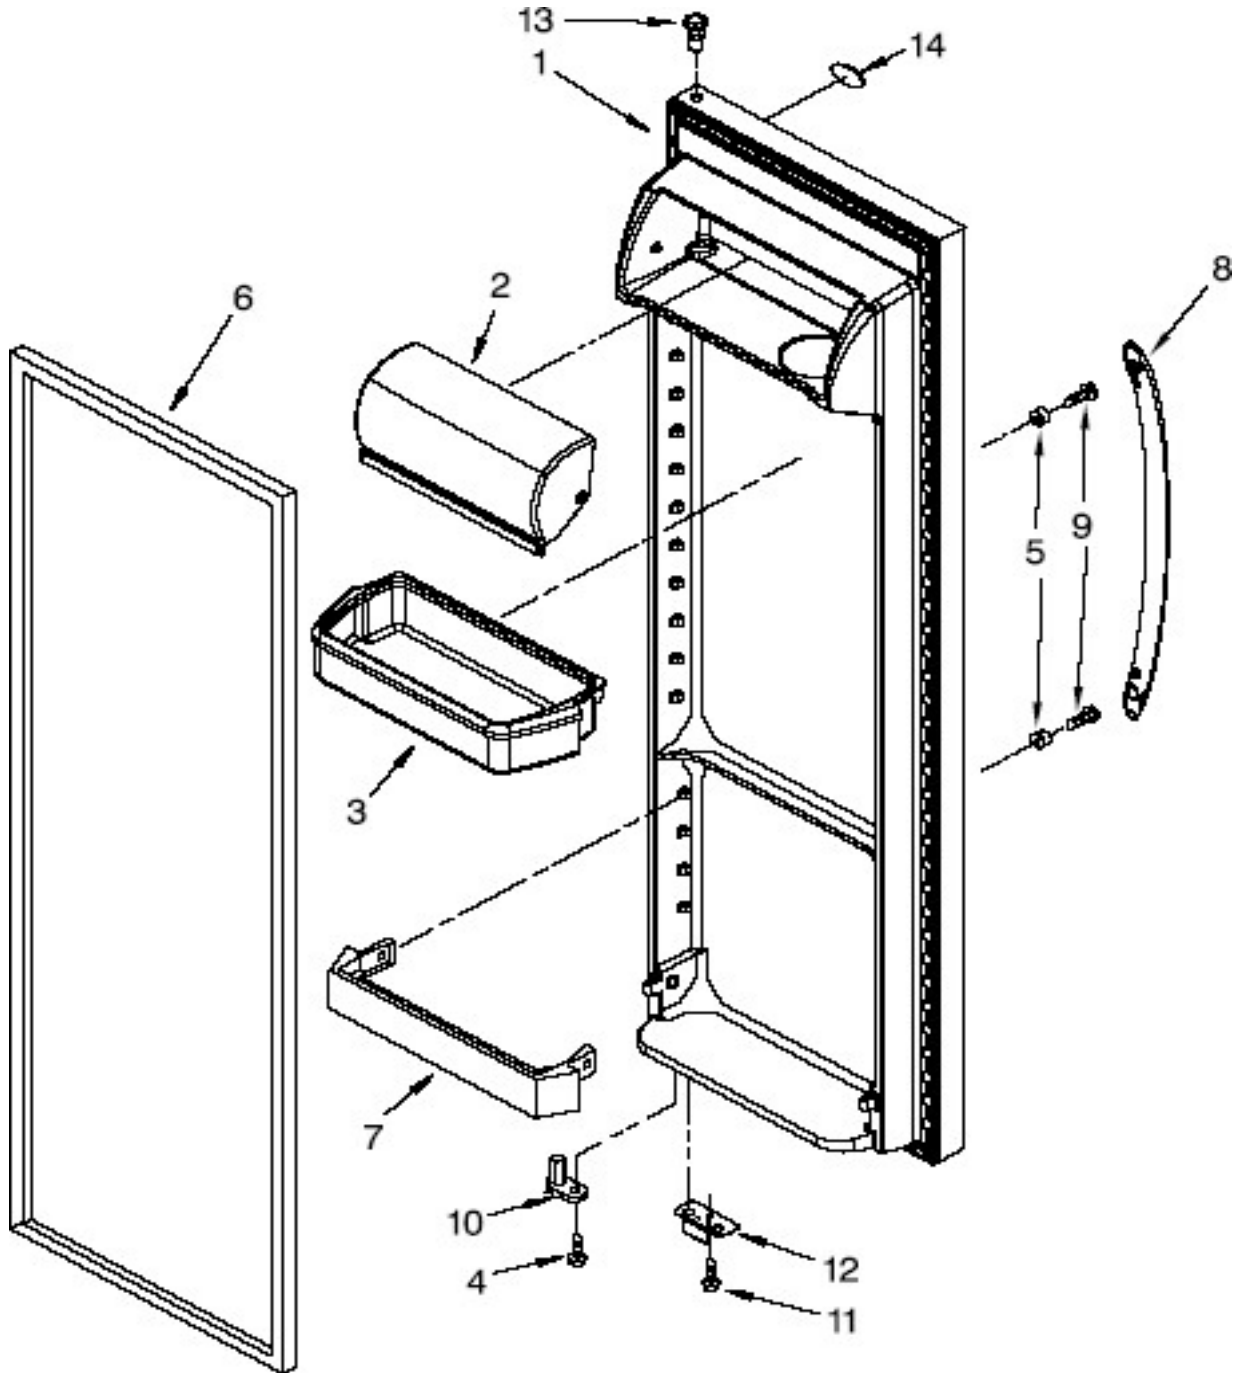

REFRIGERADOR MD5955Y00

Profundidad
Ancho

25 pies

Satina Monocromatico

Puerta Refrigerador

REFRIGERADOR MD5955Y00

Alto

25 pies

Color

Satina Monocromatico

Puerta Refrigerador

R e f	Descripción	C a n t	Numero de Parte
1	Refrigerator Door (include item 6)	1	W10172369
2	Compartment Door	1	2256101
3	Shelf Bin	3	2223860
4	Screw	**	***
5	Stud	1	2326259
6	Door Gasket, Magnetic	1	2327163
7	Trivet Rc Large	1	2156022
8	Handle	1	13004701S
9	Screw	**	***
10	Thimble Cam	1	2182178
11	Screw	**	***
12	Bracket, Door Stop	1	2206629
13	Thimble-Top	1	2308091
14	Nameplate	**	***