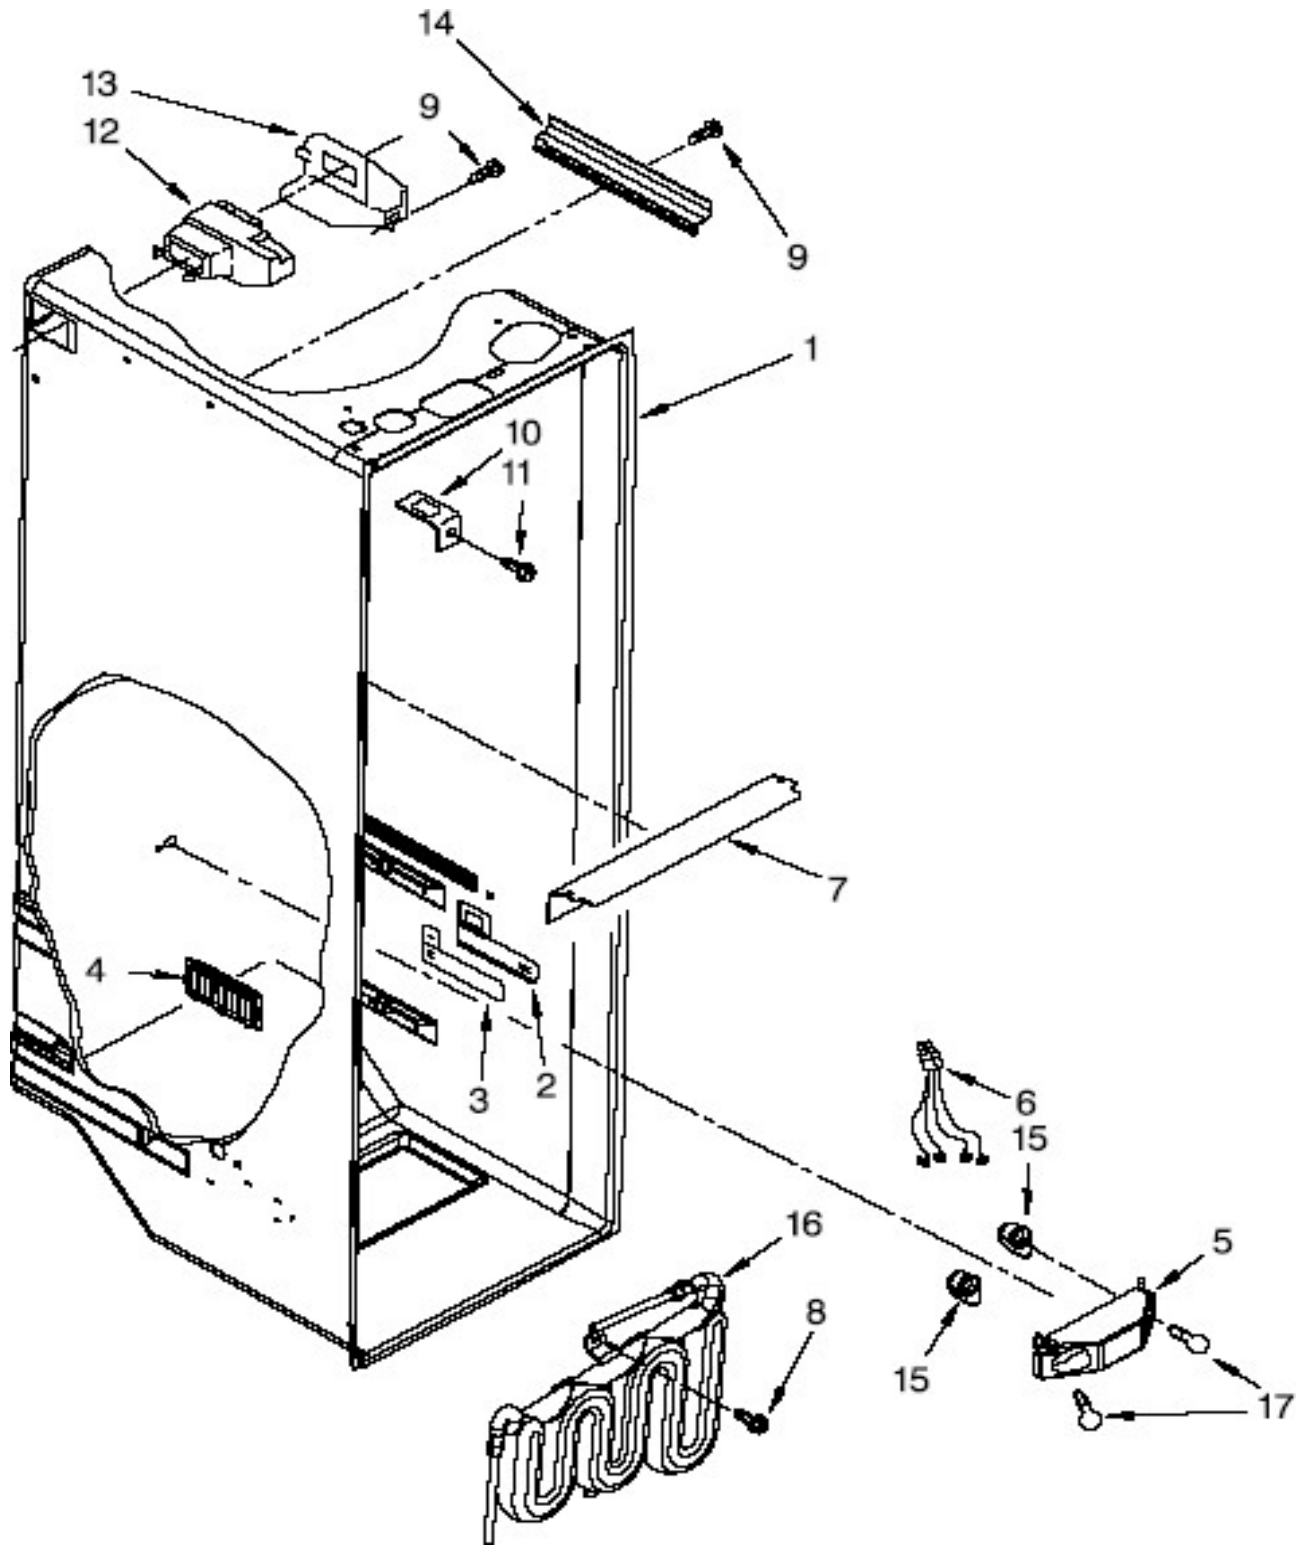

REFRIGERADOR MD5955Y00

Capacidad
Interior

25 pies

Satina Monocromatico

Partes del Liner Refrigerador

REFRIGERADOR MD5955Y00

Ca	ivaylag
idad	25 pies
or	Satina Monocromatico

Partes del Liner Refrigerador

R e f	Descripción	C a n t	Numero de Parte
1	Liner (not a servicable part)	**	***
2	Escutcheon, Meat Pan Control	1	W10175967
3	Slide Meat Pan Control	1	2182757
4	Louver	1	2257741
5	Bracket Dual Crisper Light	1	2256035
6	Wire Harness, Dual Crisper	1	2311637
7	Light Lens	1	2209769
8	Screw	**	***
9	Screw	**	***
10	Bracket Retainer	1	2256085
11	Screw	**	***
12	Air Diffuser Assembly	1	2209753
13	Air Diffuser Cover	1	2152019
14	Cover, Wiring	1	2150331
15	Socket	1	2162085
16	Reservoir	1	W10204356
17	Light Bulb	1	W10194422