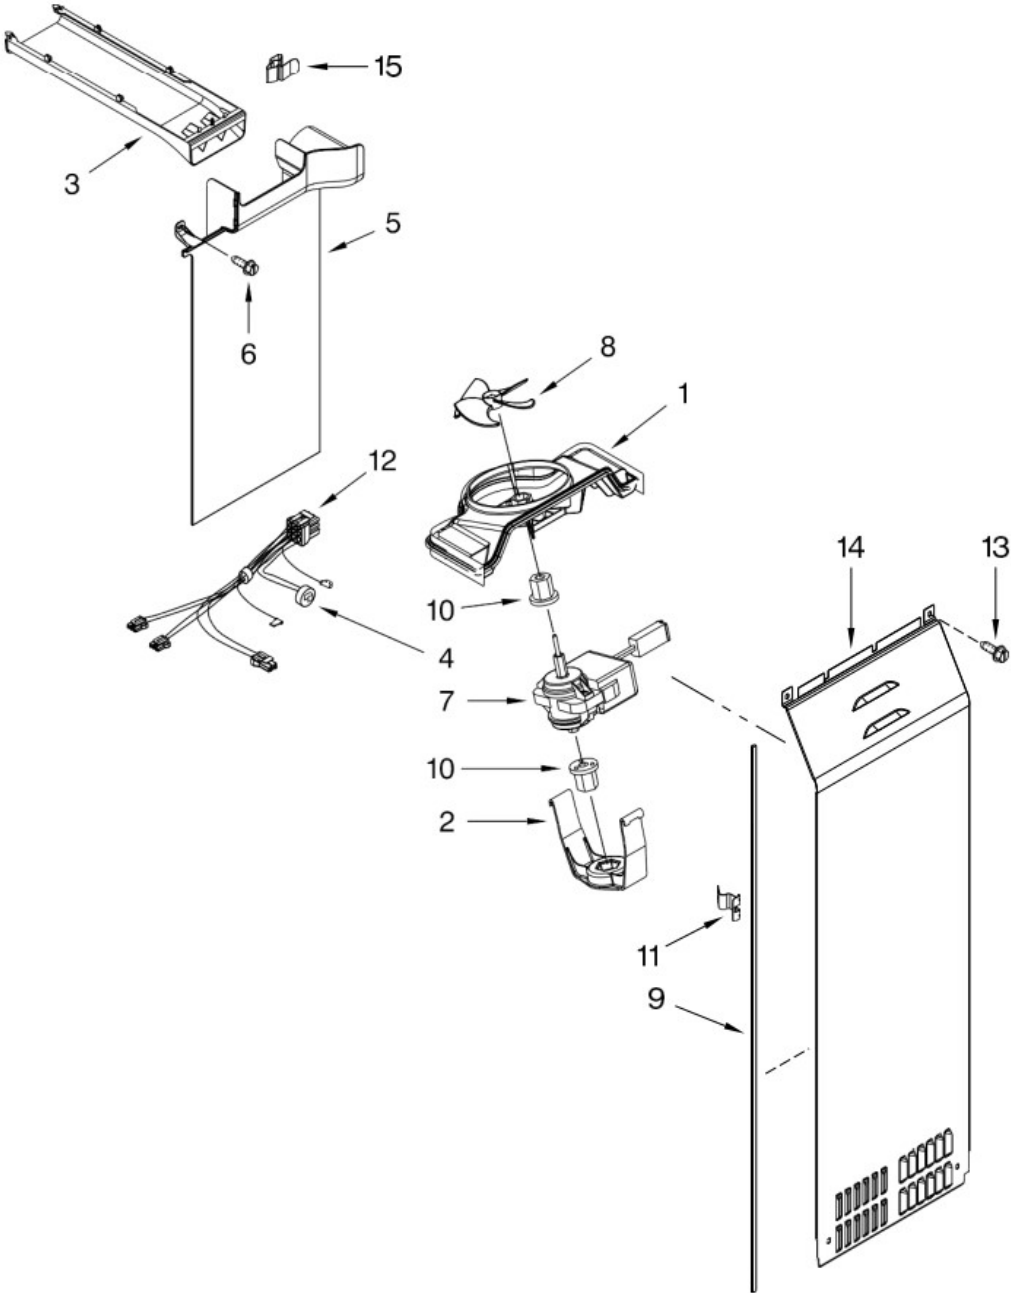

Refrigerador Whirlpool MD7701Y00