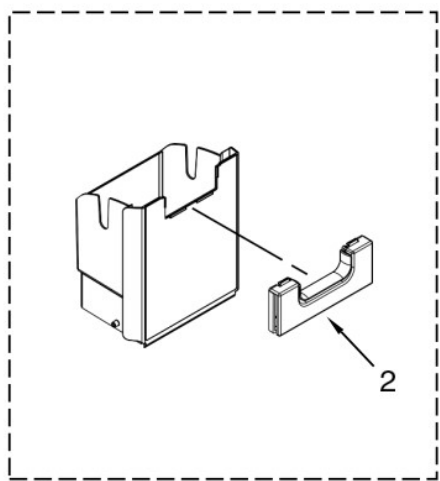

Refrigerador Whirlpool MD7701Y00

Refrigerador Whirlpool MD7701Y00

No. Ilus.	DESCRIPCIÓN	No. de Parte
1	Shelf, Snack Pan	W10463649
2	Roller	W10628713
3	Slide, Humidity	W10282883
4	Housing, Humidity	W10282880
5	Cover, Assembly	W10463651
6	Pan, Snack	W10256770
7	Pan, Crisper	W10278653
8	Axle, Roller	W10628712
9	Pan, Meat	W10256774
10	Trim, Handle	W10281628
11	Trim, Handle	W10309635
12	Trim , Handle	W10309636
13	Shelf Assembly	W10463259

Refrigerador Whirlpool MD7701Y00

Refrigerador Whirlpool MD7701Y00

No. Ilus.	DESCRIPCIÓN	No. de Parte
1	Liner	No serviceable
2	Cover Assembly	W10463654
3	Shelf, Glass Upper	W10463643
4	Thermistor	W10280386
5	Shelf, Glass Lower	W10463645
6	Axle, Roller	W10628712
7	Roller	W10628713
8	Switch, Rocker Arm	W10656771
9	Diamond Led Assy	W10515057
10	Switch, Rocker Arm	W10656773
11	Cover, Thermistor	W10425252
12	Pan, Freezer	W10260985

Refrigerador Whirlpool MD7701Y00

Refrigerador Whirlpool MD7701Y00

No. Ilus.	DESCRIPCIÓN	No. de Parte
1	Ice Container	W10781441
2	Latch, Assembly	W10693542
3	Coupling, Bottom	2220458
4	Drive Shaft	W10258544
5	Spring, Coupling	W10754509
6	Mounting Plate Assembly	W10293212
7	Seal	2198628
8	Gasket	W10291905
9	Washer	2212370
10	Dispenser, Motor	W10225313
11	Cover, Container	W10287594