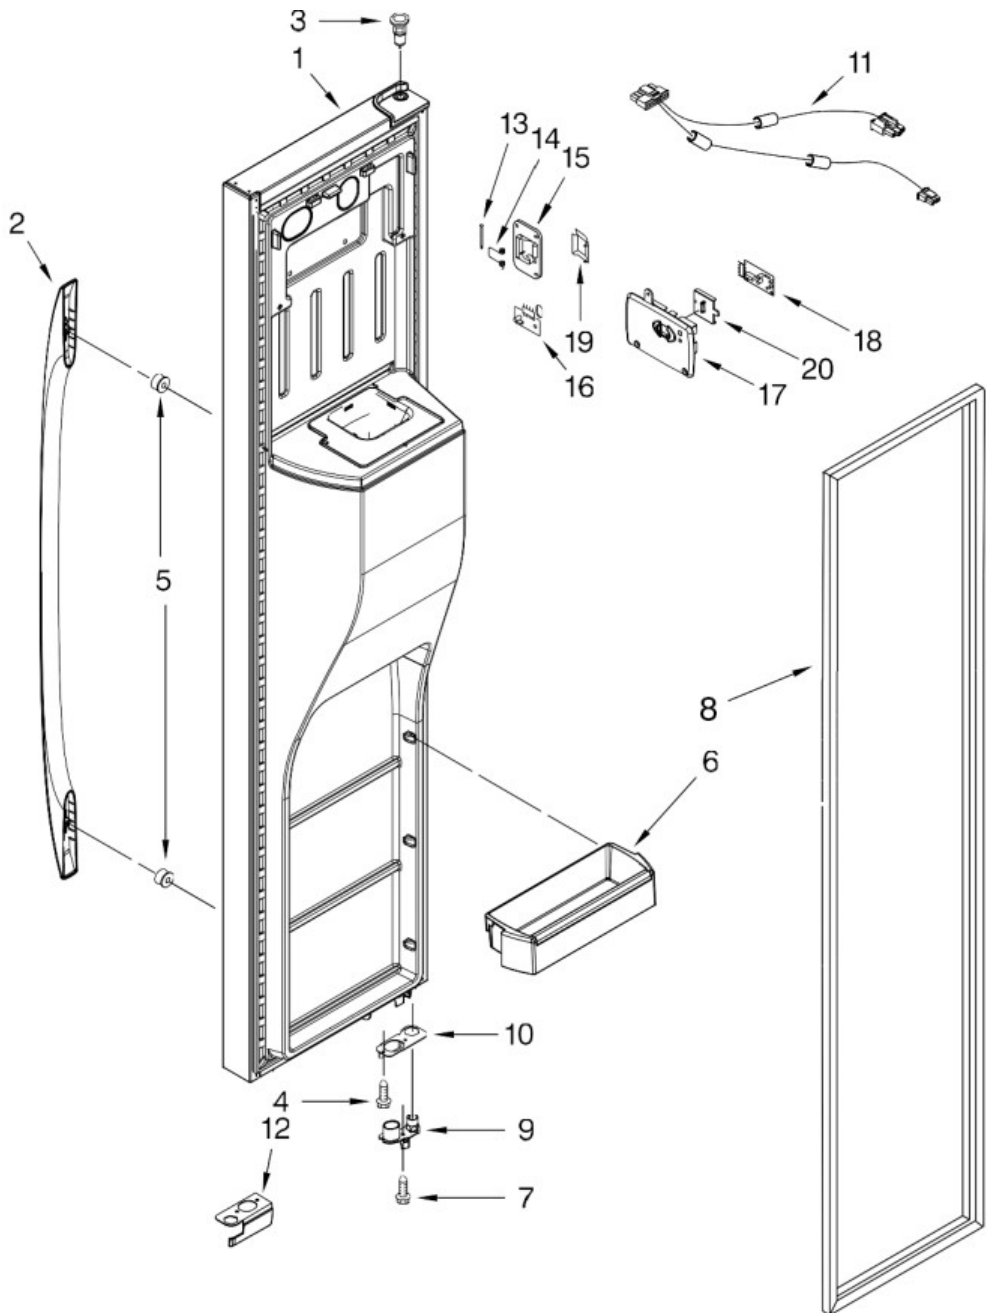

Refrigerador Whirlpool MD7701Y00

Refrigerador Whirlpool MD7701Y00

No. Ilus.	DESCRIPCIÓN	No. de Parte
1	Freezer Door	W10794908
2	Handle	W10439132
3	Thimble, Top	2200086
4	Screw	---
5	Screw	---
6	Door Bin	W10308389
7	Screw	---
8	Door Gasket Magnetic	W10249917
9	Door Closer, Upper Cam	W10257206
10	Bracket, Door Stop	W10247907
11	Harness, Emitter & Receiver	W10411699
12	Cover, Door Stop	W10632062
13	Pin, Door	2198634
14	Spring, Door	2198635
15	Cover, Emitter	W10258502
16	Circuit Board, Emitter	W10518659
17	Cover, Receiver	W10258502
18	Circuit Board, Receiver	W10518658
19	Emitter, Door	W10258520
20	Slide, Icemaker Shut Off	W10258540