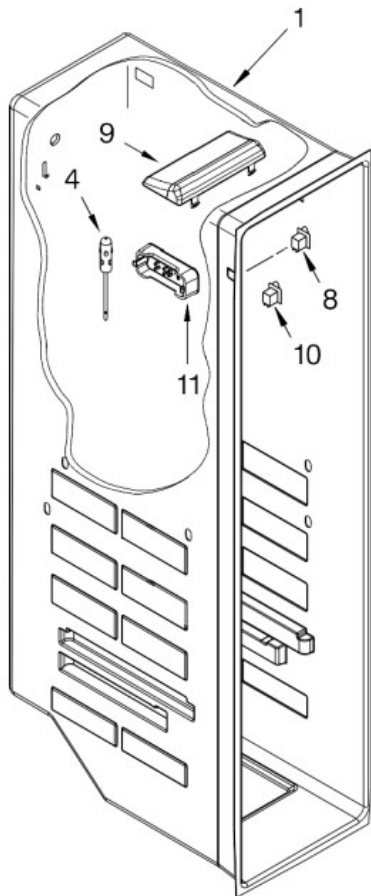

Refrigerador Whirlpool MD7701Y00

Refrigerador Whirlpool MD7701Y00

No. Ilus.	DESCRIPCIÓN	No. de Parte
1	Liner	No serviceable
2	Escutcheon, Meat Pan Control	W10260988
3	Slide, Meat Pan Control	W10260989
4	Air Diffuser Assembly	W10869522
5	Air Diffuser Cover	W10457601
6	Switch, Light	W10656773
7	Reservoir	W10366790
8	LED Light Assembly Flat Lens	W10515058
9	Thermistor	W10280385
10	Water Filter, PUR	W10790813
11	Filter, Air	W10315189
12	Air Filter Cover	W10457603
13	Housing, Water Filter	W10844058
14	Cover, Thermistor	W10425252
15	Connector, Water Tube	W10271543
16	Cover, Water Filter	W10300482
17	LED Light Assembly Tapered Lens	W10515057

Refrigerador Whirlpool MD7701Y00

Refrigerador Whirlpool MD7701Y00

No. Ilus.	DESCRIPCIÓN	No. de Parte
1	Shelf, Snack Pan	W10463649
2	Roller	W10628713
3	Slide, Humidity	W10282883
4	Housing, Humidity	W10282880
5	Cover, Assembly	W10463651
6	Pan, Snack	W10256770
7	Pan, Crisper	W10278653
8	Axle, Roller	W10628712
9	Pan, Meat	W10256774
10	Trim, Handle	W10281628
11	Trim, Handle	W10309635
12	Trim , Handle	W10309636
13	Shelf Assembly	W10463259

Refrigerador Whirlpool MD7701Y00

Refrigerador Whirlpool MD7701Y00

No. Ilus.	DESCRIPCIÓN	No. de Parte
1	Liner	No serviceable
2	Cover Assembly	W10463654
3	Shelf, Glass Upper	W10463643
4	Thermistor	W10280386
5	Shelf, Glass Lower	W10463645
6	Axle, Roller	W10628712
7	Roller	W10628713
8	Switch, Rocker Arm	W10656771
9	Diamond Led Assy	W10515057
10	Switch, Rocker Arm	W10656773
11	Cover, Thermistor	W10425252
12	Pan, Freezer	W10260985