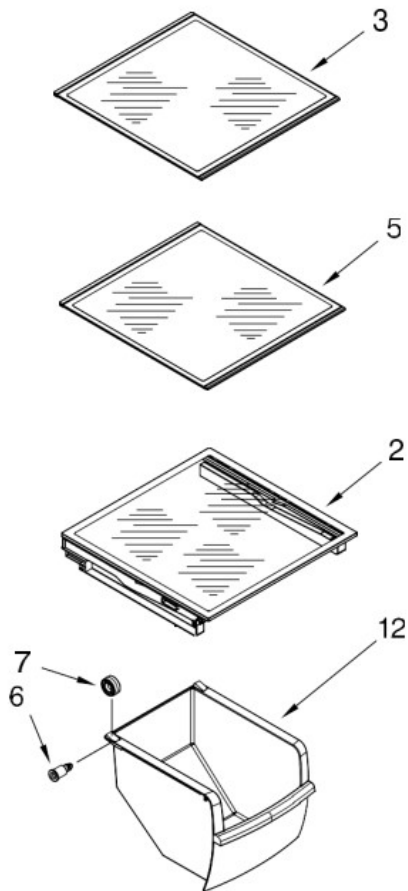

Refrigerador Whirlpool MD7701Y00

Refrigerador Whirlpool MD7701Y00

No. Ilus.	DESCRIPCIÓN	No. de Parte
1	Liner	No serviceable
2	Escutcheon, Meat Pan Control	W10260988
3	Slide, Meat Pan Control	W10260989
4	Air Diffuser Assembly	W10869522
5	Air Diffuser Cover	W10457601
6	Switch, Light	W10656773
7	Reservoir	W10366790
8	LED Light Assembly Flat Lens	W10515058
9	Thermistor	W10280385
10	Water Filter, PUR	W10790813
11	Filter, Air	W10315189
12	Air Filter Cover	W10457603
13	Housing, Water Filter	W10844058
14	Cover, Thermistor	W10425252
15	Connector, Water Tube	W10271543
16	Cover, Water Filter	W10300482
17	LED Light Assembly Tapered Lens	W10515057

Refrigerador Whirlpool MD7701Y00

Refrigerador Whirlpool MD7701Y00

No. Ilus.	DESCRIPCIÓN	No. de Parte
1	Shelf, Snack Pan	W10463649
2	Roller	W10628713
3	Slide, Humidity	W10282883
4	Housing, Humidity	W10282880
5	Cover, Assembly	W10463651
6	Pan, Snack	W10256770
7	Pan, Crisper	W10278653
8	Axle, Roller	W10628712
9	Pan, Meat	W10256774
10	Trim, Handle	W10281628
11	Trim, Handle	W10309635
12	Trim , Handle	W10309636
13	Shelf Assembly	W10463259

Refrigerador Whirlpool MD7701Y00

Refrigerador Whirlpool MD7701Y00

No. Ilus.	DESCRIPCIÓN	No. de Parte
1	Liner	No serviceable
2	Cover Assembly	W10463654
3	Shelf, Glass Upper	W10463643
4	Thermistor	W10280386
5	Shelf, Glass Lower	W10463645
6	Axle, Roller	W10628712
7	Roller	W10628713
8	Switch, Rocker Arm	W10656771
9	Diamond Led Assy	W10515057
10	Switch, Rocker Arm	W10656773
11	Cover, Thermistor	W10425252
12	Pan, Freezer	W10260985