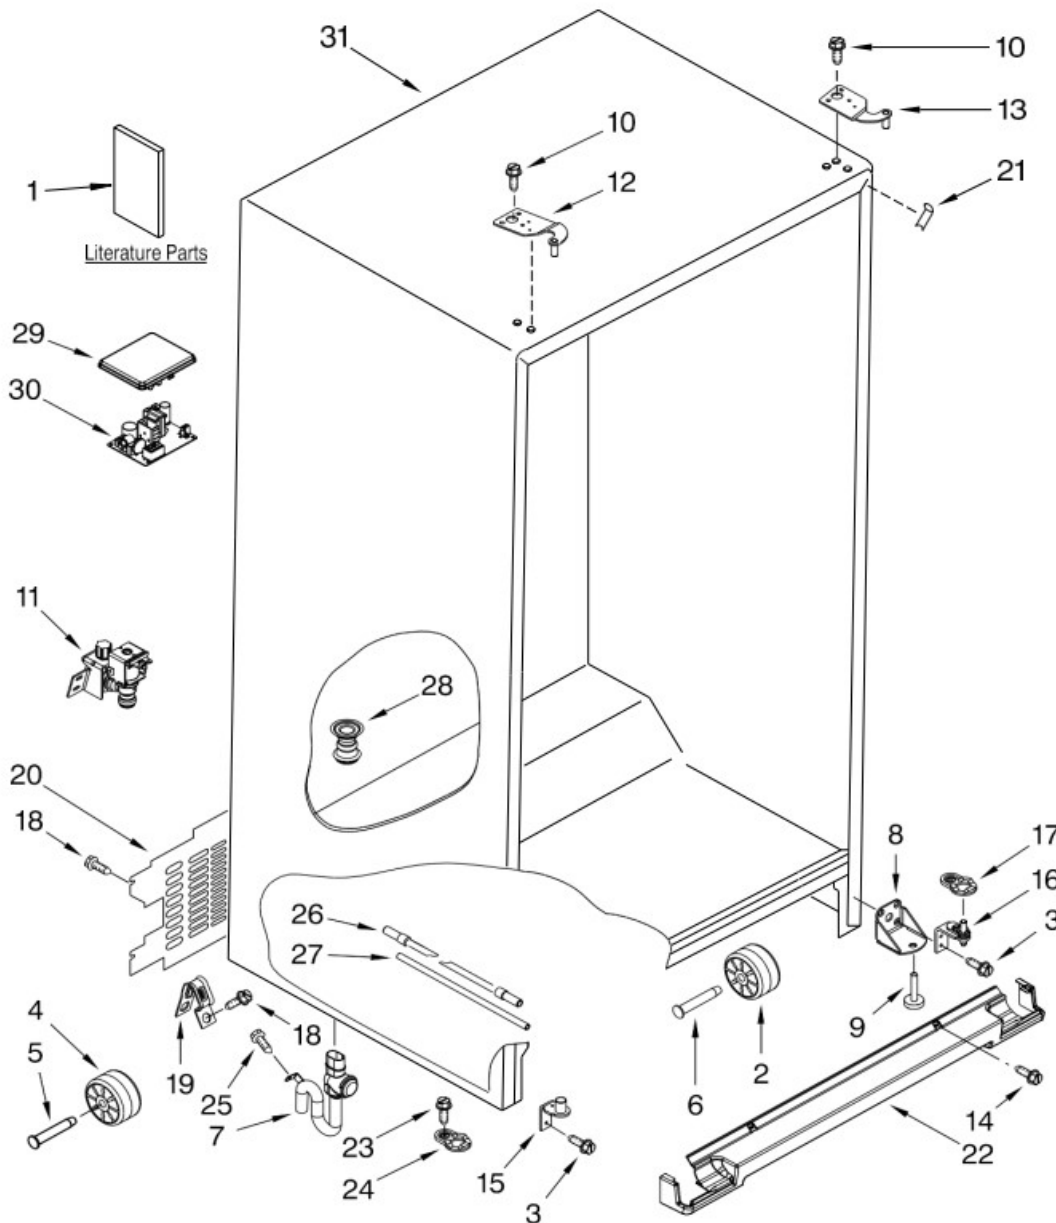

Refrigerador Whirlpool MD7701Y00

Refrigerador Whirlpool MD7701Y00

No. Ilus.	DESCRIPCIÓN	No. de Parte
1	Literature Parts	No serviceable
2	Roller	2150304
3	Screw	No serviceable
4	Roller	12477102
5	Axle, Roller	12477202
6	Axle, Roller	981125
7	Tube, Drain	W10379525
8	Bracket, Foot	W10900758
9	Brake, Roller	W10141622
10	Screw	No serviceable
11	Valve, Water Dual	W10498992
12	Hinge, Top (FC)	W10901054
13	Hinge, Top (RC)	W10901049
14	Screw	No serviceable
15	Bottom Hinge (FC)	W10249952
16	Bottom Hinge (RC)	W10492501
17	Door Closer (RC)	W10738911
19	Clamp, Power Cord	6-919724
20	Cover, Unit	W10257325
21	Filler, Wrapper	12587703AP
22	Grille	W10713153
23	Screw	No serviceable
24	Door Closer (FC)	W10770893
26	Tube, Filter Inlet	W10279882
27	Tube, Filter Outlet	W10279884
28	Tube, Drain	W10379525
29	Lid, HV Box	12957702
30	Elec. Control	W10446514

Refrigerador Whirlpool MD7701Y00

Refrigerador Whirlpool MD7701Y00

No. Ilus.	DESCRIPCIÓN	No. de Parte
1	Liner	No serviceable
2	Escutcheon, Meat Pan Control	W10260988
3	Slide, Meat Pan Control	W10260989
4	Air Diffuser Assembly	W10869522
5	Air Diffuser Cover	W10457601
6	Switch, Light	W10656773
7	Reservoir	W10366790
8	LED Light Assembly Flat Lens	W10515058
9	Thermistor	W10280385
10	Water Filter, PUR	W10790813
11	Filter, Air	W10315189
12	Air Filter Cover	W10457603
13	Housing, Water Filter	W10844058
14	Cover, Thermistor	W10425252
15	Connector, Water Tube	W10271543
16	Cover, Water Filter	W10300482
17	LED Light Assembly Tapered Lens	W10515057

Refrigerador Whirlpool MD7701Y00

Refrigerador Whirlpool MD7701Y00

No. Ilus.	DESCRIPCIÓN	No. de Parte
1	Shelf, Snack Pan	W10463649
2	Roller	W10628713
3	Slide, Humidity	W10282883
4	Housing, Humidity	W10282880
5	Cover, Assembly	W10463651
6	Pan, Snack	W10256770
7	Pan, Crisper	W10278653
8	Axle, Roller	W10628712
9	Pan, Meat	W10256774
10	Trim, Handle	W10281628
11	Trim, Handle	W10309635
12	Trim , Handle	W10309636
13	Shelf Assembly	W10463259