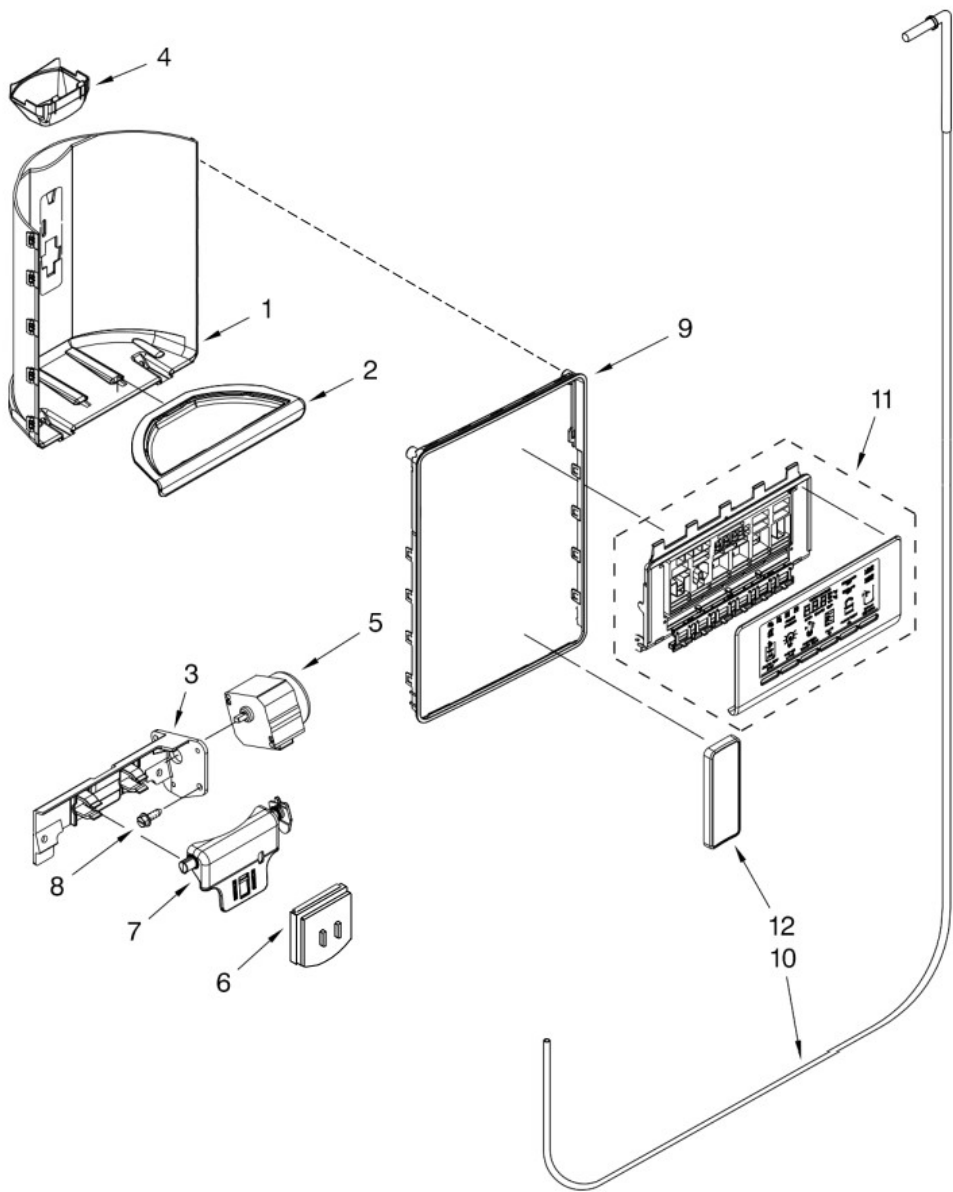

Refrigerador Whirlpool MD7701Y00

Refrigerador Whirlpool MD7701Y00

No. Ilus.	DESCRIPCIÓN	No. de Parte
1	Freezer Door	W10794908
2	Handle	W10439132
3	Thimble, Top	2200086
4	Screw	---
5	Screw	---
6	Door Bin	W10308389
7	Screw	---
8	Door Gasket Magnetic	W10249917
9	Door Closer, Upper Cam	W10257206
10	Bracket, Door Stop	W10247907
11	Harness, Emitter & Receiver	W10411699
12	Cover, Door Stop	W10632062
13	Pin, Door	2198634
14	Spring, Door	2198635
15	Cover, Emitter	W10258502
16	Circuit Board, Emitter	W10518659
17	Cover, Receiver	W10258502
18	Circuit Board, Receiver	W10518658
19	Emitter, Door	W10258520
20	Slide, Icemaker Shut Off	W10258540

Refrigerador Whirlpool MD7701Y00

Refrigerador Whirlpool MD7701Y00

No. Ilus.	DESCRIPCIÓN	No. de Parte
1	Housing, Dispenser	No serviceable
2	Grate, Drip Tray	W10410105
3	Bracket, Ice Door	W10174827
4	Guide, Ice	W10435760
5	Motor, Dispenser	W10205979
6	Ice Door Assembly	W10781995
7	Support, Ice Door	W10346124
8	Screw	---
9	Trim Ring	W10587909
10	Water Tube With Spigot	W10294737
11	Electronic Control Assy	W10549071
12	Pad, Ice & Water	W10348739