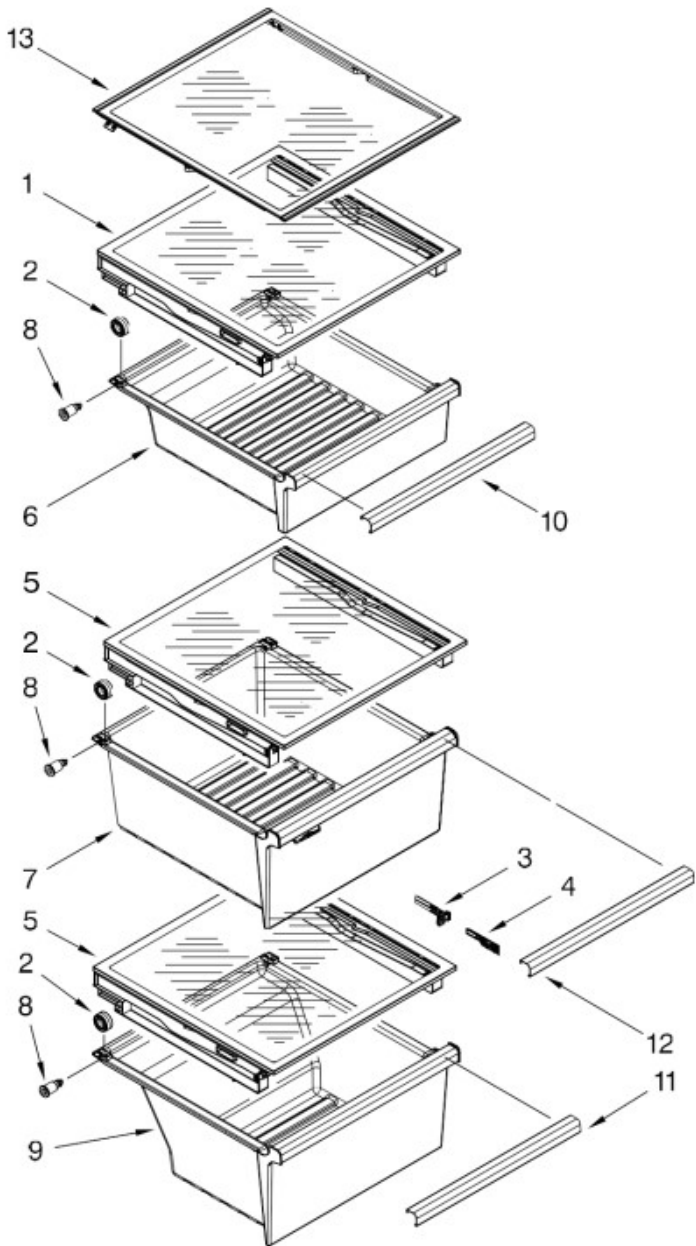

Refrigerador Whirlpool MD7701Y00

Refrigerador Whirlpool MD7701Y00

No. Ilus.	DESCRIPCIÓN	No. de Parte
1	Literature Parts	No serviceable
2	Roller	2150304
3	Screw	No serviceable
4	Roller	12477102
5	Axle, Roller	12477202
6	Axle, Roller	981125
7	Tube, Drain	W10379525
8	Bracket, Foot	W10900758
9	Brake, Roller	W10141622
10	Screw	No serviceable
11	Valve, Water Dual	W10498992
12	Hinge, Top (FC)	W10901054
13	Hinge, Top (RC)	W10901049
14	Screw	No serviceable
15	Bottom Hinge (FC)	W10249952
16	Bottom Hinge (RC)	W10492501
17	Door Closer (RC)	W10738911
19	Clamp, Power Cord	6-919724
20	Cover, Unit	W10257325
21	Filler, Wrapper	12587703AP
22	Grille	W10713153
23	Screw	No serviceable
24	Door Closer (FC)	W10770893
26	Tube, Filter Inlet	W10279882
27	Tube, Filter Outlet	W10279884
28	Tube, Drain	W10379525
29	Lid, HV Box	12957702
30	Elec. Control	W10446514

Refrigerador Whirlpool MD7701Y00

Refrigerador Whirlpool MD7701Y00

No. Ilus.	DESCRIPCIÓN	No. de Parte
1	Liner	No serviceable
2	Escutcheon, Meat Pan Control	W10260988
3	Slide, Meat Pan Control	W10260989
4	Air Diffuser Assembly	W10869522
5	Air Diffuser Cover	W10457601
6	Switch, Light	W10656773
7	Reservoir	W10366790
8	LED Light Assembly Flat Lens	W10515058
9	Thermistor	W10280385
10	Water Filter, PUR	W10790813
11	Filter, Air	W10315189
12	Air Filter Cover	W10457603
13	Housing, Water Filter	W10844058
14	Cover, Thermistor	W10425252
15	Connector, Water Tube	W10271543
16	Cover, Water Filter	W10300482
17	LED Light Assembly Tapered Lens	W10515057

Refrigerador Whirlpool MD7701Y00

Refrigerador Whirlpool MD7701Y00

No. Ilus.	DESCRIPCIÓN	No. de Parte
1	Shelf, Snack Pan	W10463649
2	Roller	W10628713
3	Slide, Humidity	W10282883
4	Housing, Humidity	W10282880
5	Cover, Assembly	W10463651
6	Pan, Snack	W10256770
7	Pan, Crisper	W10278653
8	Axle, Roller	W10628712
9	Pan, Meat	W10256774
10	Trim, Handle	W10281628
11	Trim, Handle	W10309635
12	Trim , Handle	W10309636
13	Shelf Assembly	W10463259