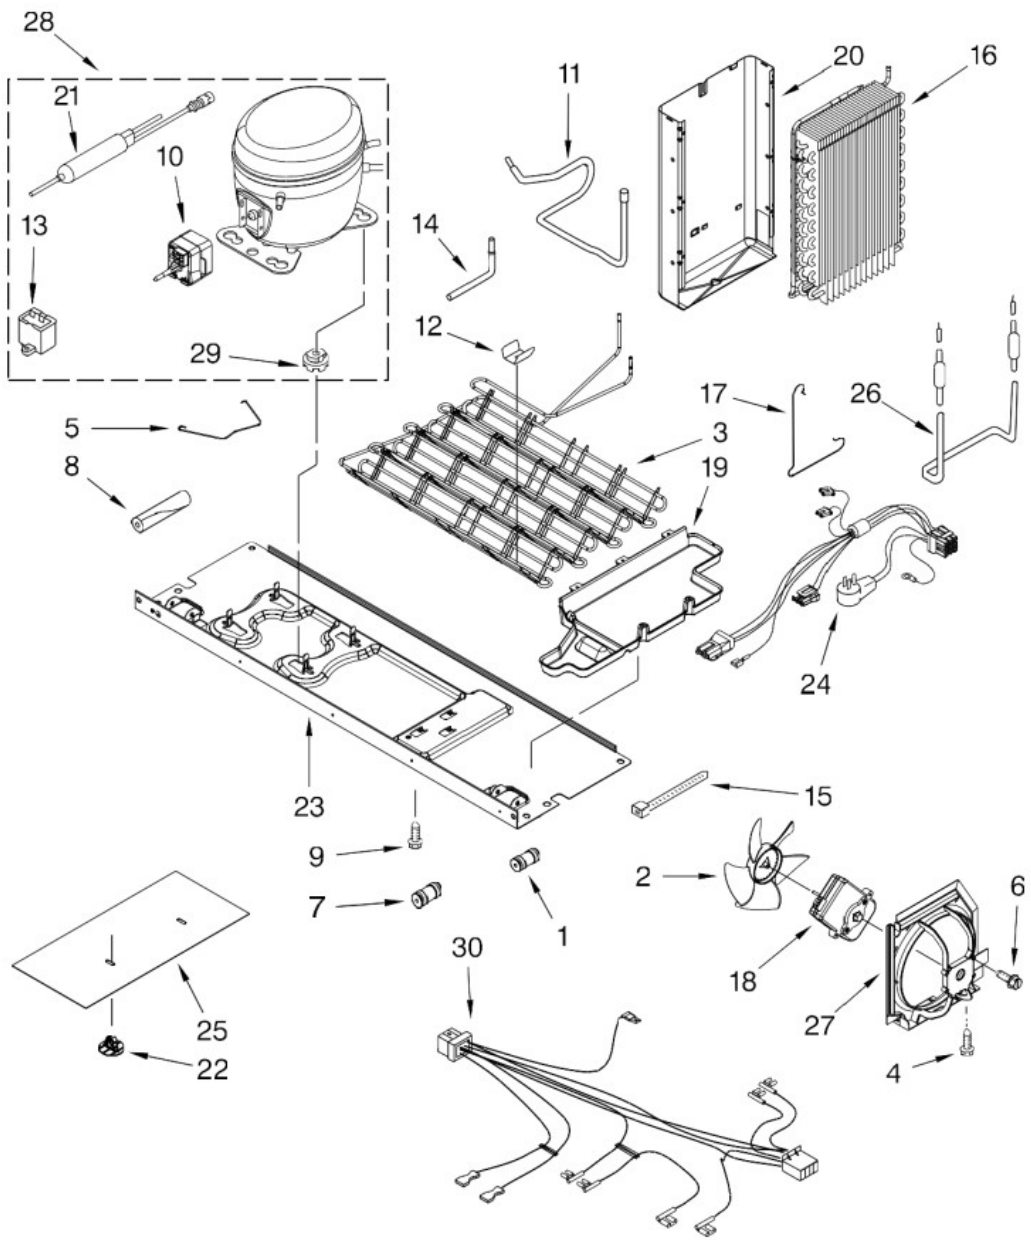

Refrigerador Whirlpool MD7701Y00

Refrigerador Whirlpool MD7701Y00

No. Ilus.	DESCRIPCIÓN	No. de Parte
1	Fan Scroll	W10251462
2	Retainer, Fan Motor	W10260421
3	Air Duct, Upper	W10550199
5	Air Duct Freezer	W10260378
6	Screw	---
7	Fan Motor	2315549
8	Blade, Fan	2169142
9	Gasket, Evaporator Cover	W10240370
10	Grommet, Motor	2176759
11	Clip, Evaporator Cover	W10369602
12	Harness, Fan Evaporator	W10242409
13	Screw	---
14	Cover, Evaporator	W10388268
15	Clip, Air Duct	W10331728

Refrigerador Whirlpool MD7701Y00

Refrigerador Whirlpool MD7701Y00

No. Ilus.	DESCRIPCIÓN	No. de Parte
1	Connector, 1/4	W10277958
2	Blade, Fan	W10817071
3	Condenser Assembly	W10276899
5	Strap, Bale	2212996
6	Screw	No serviceable
7	Connector, 1/4	W10277958
8	Sleeve	W10303521
10	Start Device, Combination	W10197428
11	Tube Suction	W10219381
12	Clip, Condenser	W10248621
13	Capacitor	W10350564
14	Tube, Process	2325479
15	Tie, Wire	2205813
16	Evaporator, FC	2188822
17	Clip, Defrost Heater	2161324
18	Motor, Condenser	W11042567
19	Tray, Evaporator	W10703216
20	Heat Shield	W10274575
21	Drier	W10771114
22	Clip, Bottom Cover	W10815861
23	Support Plate, Compressor	W10277704
24	Cord, Power	W10634815
25	Unit Cover, Bottom	W10278140
26	Heater, Defrost	W10495967
27	Air Baffle	W10251467
28	Compressor	W10200250
29	Grommet	10835903
30	Harness, Wiring Water Valve/Diode	W10670174