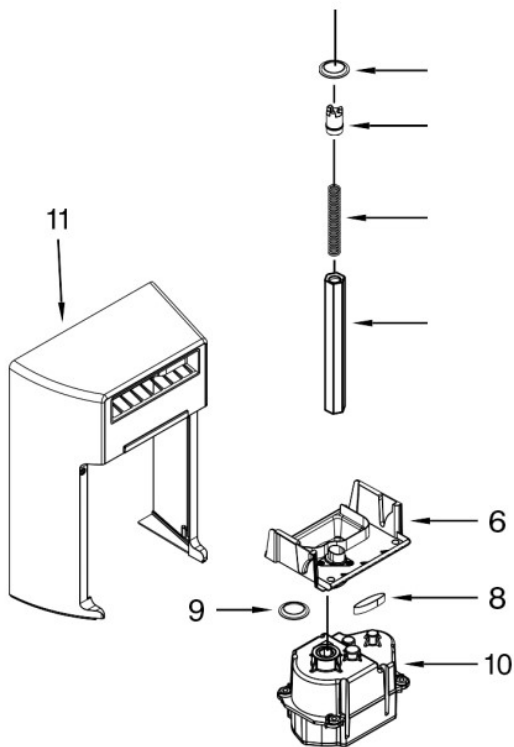

Refrigerador Whirlpool MD7701Y00

Refrigerador Whirlpool MD7701Y00

No. Ilus.	DESCRIPCIÓN	No. de Parte
1	Shelf, Snack Pan	W10463649
2	Roller	W10628713
3	Slide, Humidity	W10282883
4	Housing, Humidity	W10282880
5	Cover, Assembly	W10463651
6	Pan, Snack	W10256770
7	Pan, Crisper	W10278653
8	Axle, Roller	W10628712
9	Pan, Meat	W10256774
10	Trim, Handle	W10281628
11	Trim, Handle	W10309635
12	Trim , Handle	W10309636
13	Shelf Assembly	W10463259

Refrigerador Whirlpool MD7701Y00

Refrigerador Whirlpool MD7701Y00

No. Ilus.	DESCRIPCIÓN	No. de Parte
1	Liner	No serviceable
2	Cover Assembly	W10463654
3	Shelf, Glass Upper	W10463643
4	Thermistor	W10280386
5	Shelf, Glass Lower	W10463645
6	Axle, Roller	W10628712
7	Roller	W10628713
8	Switch, Rocker Arm	W10656771
9	Diamond Led Assy	W10515057
10	Switch, Rocker Arm	W10656773
11	Cover, Thermistor	W10425252
12	Pan, Freezer	W10260985

Refrigerador Whirlpool MD7701Y00

Refrigerador Whirlpool MD7701Y00

No. Ilus.	DESCRIPCIÓN	No. de Parte
1	Ice Container	W10781441
2	Latch, Assembly	W10693542
3	Coupling, Bottom	2220458
4	Drive Shaft	W10258544
5	Spring, Coupling	W10754509
6	Mounting Plate Assembly	W10293212
7	Seal	2198628
8	Gasket	W10291905
9	Washer	2212370
10	Dispenser, Motor	W10225313
11	Cover, Container	W10287594