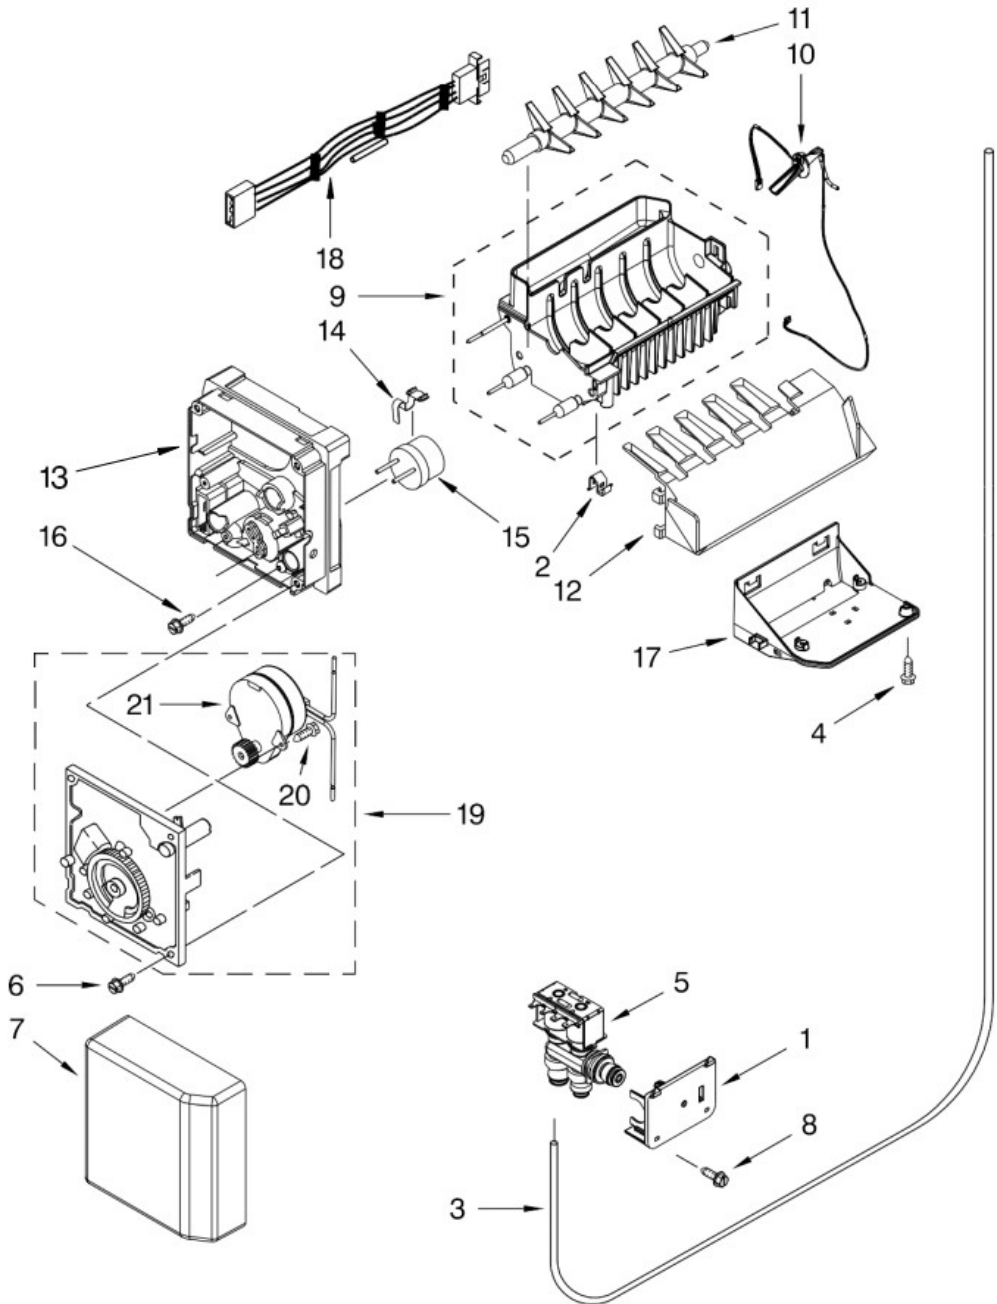

Refrigerador Whirlpool MD7701Y00

Refrigerador Whirlpool MD7701Y00

No. Ilus.	DESCRIPCIÓN	No. de Parte
1	Connector, 1/4	W10277958
2	Blade, Fan	W10817071
3	Condenser Assembly	W10276899
5	Strap, Bale	2212996
6	Screw	No serviceable
7	Connector, 1/4	W10277958
8	Sleeve	W10303521
10	Start Device, Combination	W10197428
11	Tube Suction	W10219381
12	Clip, Condenser	W10248621
13	Capacitor	W10350564
14	Tube, Process	2325479
15	Tie, Wire	2205813
16	Evaporator, FC	2188822
17	Clip, Defrost Heater	2161324
18	Motor, Condenser	W11042567
19	Tray, Evaporator	W10703216
20	Heat Shield	W10274575
21	Drier	W10771114
22	Clip, Bottom Cover	W10815861
23	Support Plate, Compressor	W10277704
24	Cord, Power	W10634815
25	Unit Cover, Bottom	W10278140
26	Heater, Defrost	W10495967
27	Air Baffle	W10251467
28	Compressor	W10200250
29	Grommet	10835903
30	Harness, Wiring Water Valve/Diode	W10670174

Refrigerador Whirlpool MD7701Y00

Refrigerador Whirlpool MD7701Y00

No. Ilus.	DESCRIPCIÓN	No. de Parte
1	Bracket, Water Valve, Dual	W10237915
2	Clip, Thermal Fuse	628379
3	Tube, Water	W10279831
A 4	Screw	----
5	Filter Valve Asm	W10341320
6	Screw	----
7	Cover	W10251088
8	Screw	----
9	Mold & Heater Assembly	W10251081
10	Fill Tube Assembly	W10347034
11	Ejector	W10318644
12	Ice Striper	W10747731
13	Support, Housing	2194712
14	Retainer, Thermostat	2315522
15	Thermostat	2321258
16	Screw	----
17	Bracket, Mounting	W10747726
18	Harness, Wiring	W10242365
19	Assembly, Module	626691
20	Screw	----
21	Motor	Order 19
-	Complete Icemaker Assembly	W10251076