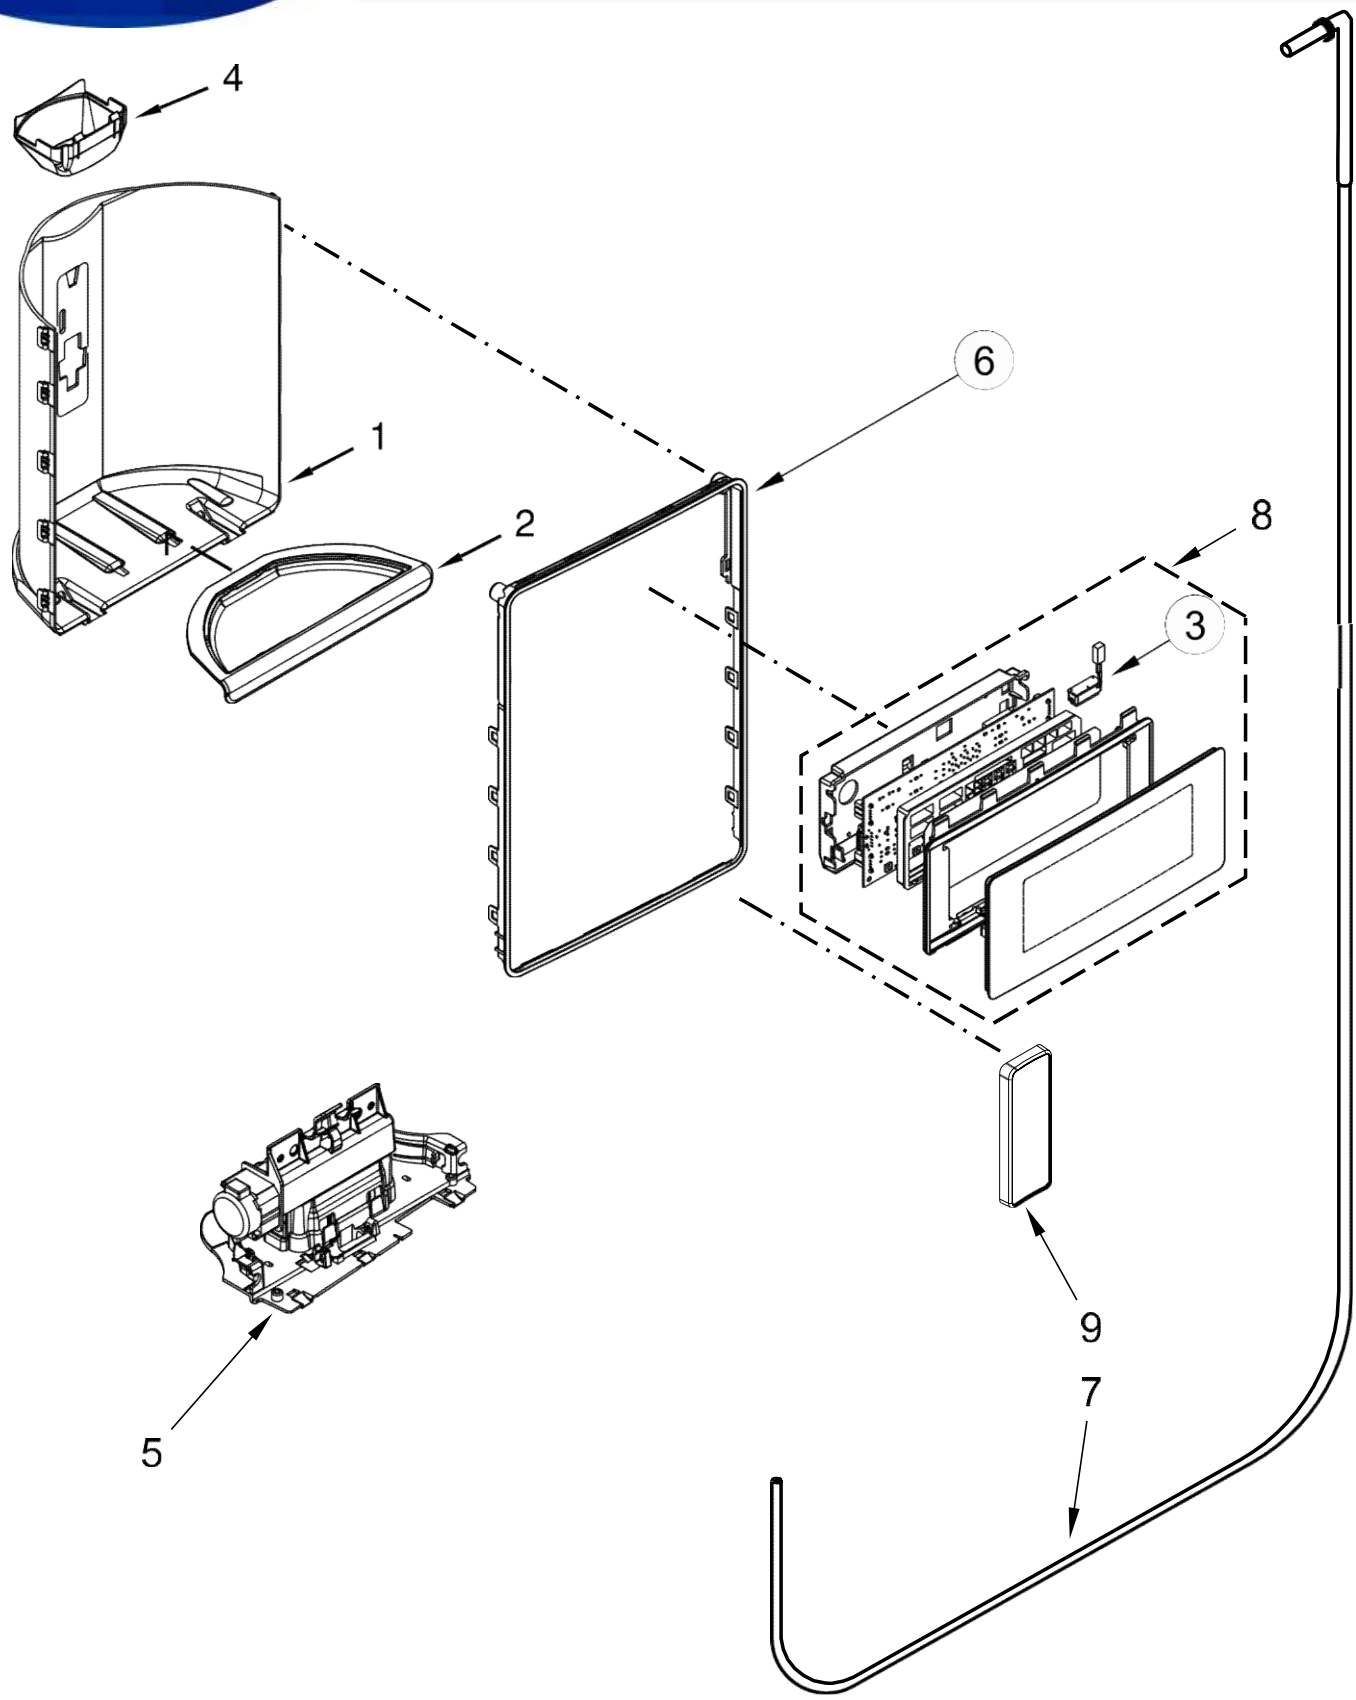

No. Ilustración	Descripción	Piezas	No. Parte
1	Freezer Door	1	LW10762979
2	Handle	1	W10643725
3	Thimble, Top	1	2200086
4	Screw	-	No serviceable
5	Screw	-	No serviceable
6	Door Bin	3	W10646629
7	Screw	-	No serviceable
8	Door Gasket, Magnetic	1	W10249917
9	Door Closer, Upper Cam	1	W10257206
10	Bracket, Door Stop	1	W10247907
11	Harness, Emitter and Receiver	1	W10411699
12	Cover, Door Stop	1	W10632062
13	Pin, Door	1	W10331749
14	Spring, Door	1	2198635
15	Cover, Emitter	1	W10258502
16	Board, Emitter Circuit	1	W10518659
17	Cover, Receiver	1	W10363396
18	Board, Receiver Circuit	1	W10518658
19	Door, Emitter	1	W10258520
20	Slide, Icemaker Shut Off	1	W10258540

BENITO JUÁREZ #1500 GPE ZITON, CD. GUADALUPE NUEVO LEÓN TEL: 8183377999 Y 49
HORARIOS: LUNES A VIERNES 8:30 A 6:00 PM Y SÁBADOS DE 8:30 A 2:00 PM

www.denek.com