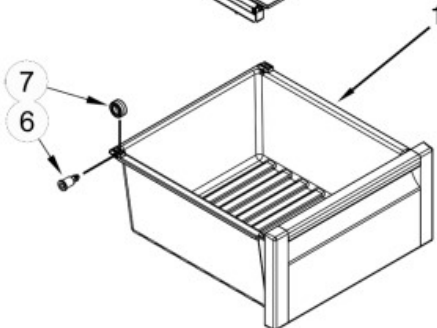

REFRIGERATOR SHELF PARTS
 Modelo: MD7805S01

Refrigerador Whirlpool MD7805S01

No. Ilus.	DESCRIPCIÓN	No. de Parte
1	Shelf, Snack Pan	W10463649
2	Roller	W10628713
3	Slide, Humidity	W10257334
4	Housing, Humidity	W10257332
5	Cover, Assembly	W10463651
6	Pan, Snack	W10643315
7	Pan, Meat	W10643317
8	Axle, Roller	W10628712
9	Pan, Crisper	W10643316
10	Shelf, Snack Pan	W10463279
11	Shelf Assembly	W10463259

FREEZER LINER PARTS
 Modelo: MD7805S01

Refrigerador Whirlpool MD7805S01

No. Ilus.	DESCRIPCIÓN	No. de Parte
1	Liner	No serviceable
2	Cover Assembly	W10463654
3	Shelf, Glass Upper	W10463643
4	Thermistor	W10280386
5	Shelf, Glass Lower	W10463645
6	Axle, Roller	W10628712
7	Roller Pan	W10628713
8	Switch, Rocker Arm	W10656771
9	Socket, Light	W10440814
10	Switch, Rocker Arm	W10656772
11	Cover, Thermistor	W10425252
12	Bin, Freezer	W10643347
13	Lamp, LED	W10820003
14	Bin, Freezer	W10643348
15	Socket, Light	2155597
16	Lens	W10269101