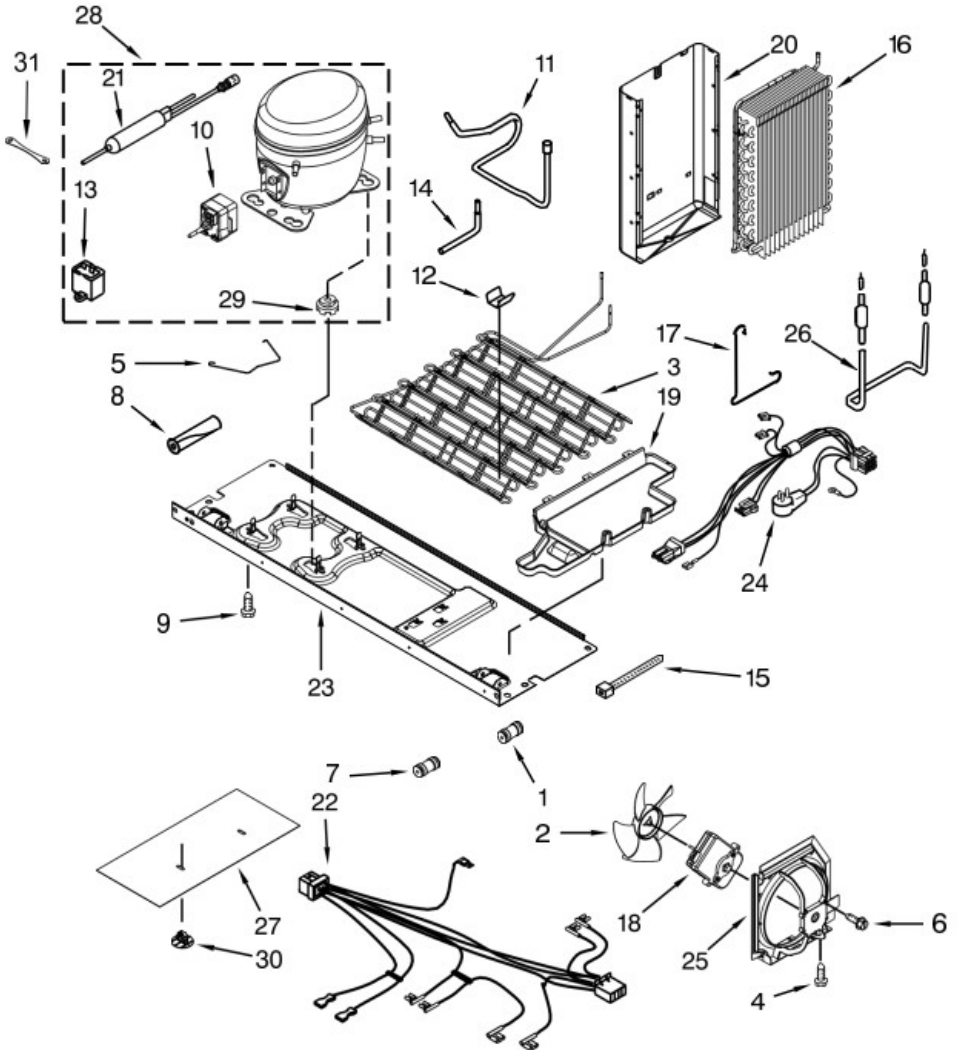

Distribuidor Autorizado

SurteRápido.com

Venta de Refacciones
Electrodomesticas

Refrigerador Whirlpool MD7805S01

Whirlpool
SERVICE

UNIT PARTS

Modelo: MD7805S01