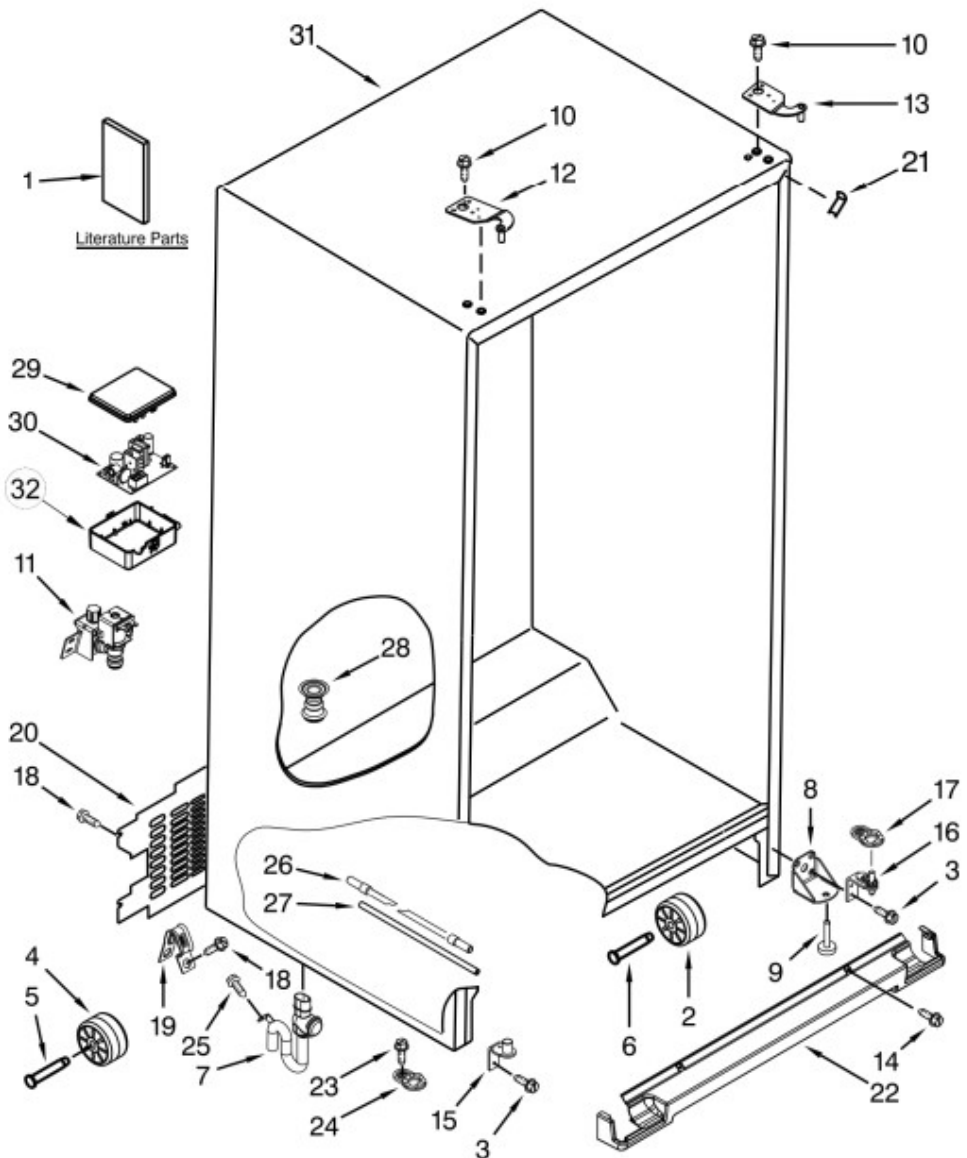

Distribuidor Autorizado

SurteRápido.com

Venta de Refacciones
Electrodomesticas

Refrigerador Whirlpool MD7805S01

Whirlpool
SERVICE

CABINET PARTS

Modelo: MD7805S01