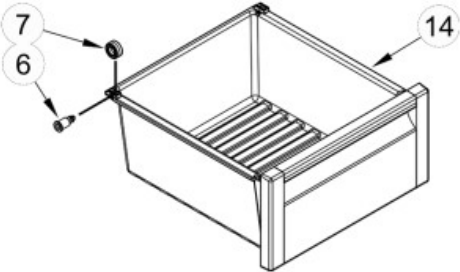

FREEZER LINER PARTS
Modelo: MD7805S01