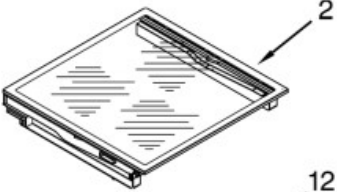

FREEZER LINER PARTS
Modelo: MD7805S01