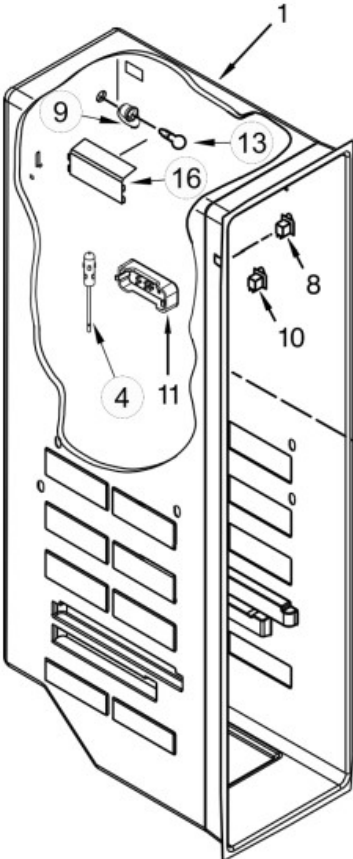

Refrigerador Whirlpool MD7805S01

No. Ilus.	DESCRIPCIÓN	No. de Parte
1	Liner	No serviceable
2	Water Filter	W10790813
3	Cover, Water Filter	W10300482
4	Air Diffuser Assembly	W10750143
5	Air Diffuser Cover	W10457605
6	Switch, Light	W10656773
7	Wire Assembly, Top Light	W10253300
8	Trim, Light	W10280178
9	Shield, Heat	2223680
10	Screw	No serviceable
11	Connector, Water Tube	W10271543
12	Socket, Light	W10440814
13	Lens, Top Light	W10280420
14	Socket, Light	W10440814
15	Reservoir	W10366790
16	Lamp, LED	W10574850
17	Lens, Light	W10269099
18	Thermistor	W10280385
19	Cover, Thermistor	W10425252
20	Housing, Water Filter	W10844058
21	Air Filter Cover	W10457603

REFRIGERATOR SHELF PARTS
 Modelo: MD7805S01

Refrigerador Whirlpool MD7805S01

No. Ilus.	DESCRIPCIÓN	No. de Parte
1	Shelf, Snack Pan	W10463649
2	Roller	W10628713
3	Slide, Humidity	W10257334
4	Housing, Humidity	W10257332
5	Cover, Assembly	W10463651
6	Pan, Snack	W10643315
7	Pan, Meat	W10643317
8	Axle, Roller	W10628712
9	Pan, Crisper	W10643316
10	Shelf, Snack Pan	W10463279
11	Shelf Assembly	W10463259

FREEZER LINER PARTS
 Modelo: MD7805S01

Refrigerador Whirlpool MD7805S01

No. Ilus.	DESCRIPCIÓN	No. de Parte
1	Liner	No serviceable
2	Cover Assembly	W10463654
3	Shelf, Glass Upper	W10463643
4	Thermistor	W10280386
5	Shelf, Glass Lower	W10463645
6	Axle, Roller	W10628712
7	Roller Pan	W10628713
8	Switch, Rocker Arm	W10656771
9	Socket, Light	W10440814
10	Switch, Rocker Arm	W10656772
11	Cover, Thermistor	W10425252
12	Bin, Freezer	W10643347
13	Lamp, LED	W10820003
14	Bin, Freezer	W10643348
15	Socket, Light	2155597
16	Lens	W10269101