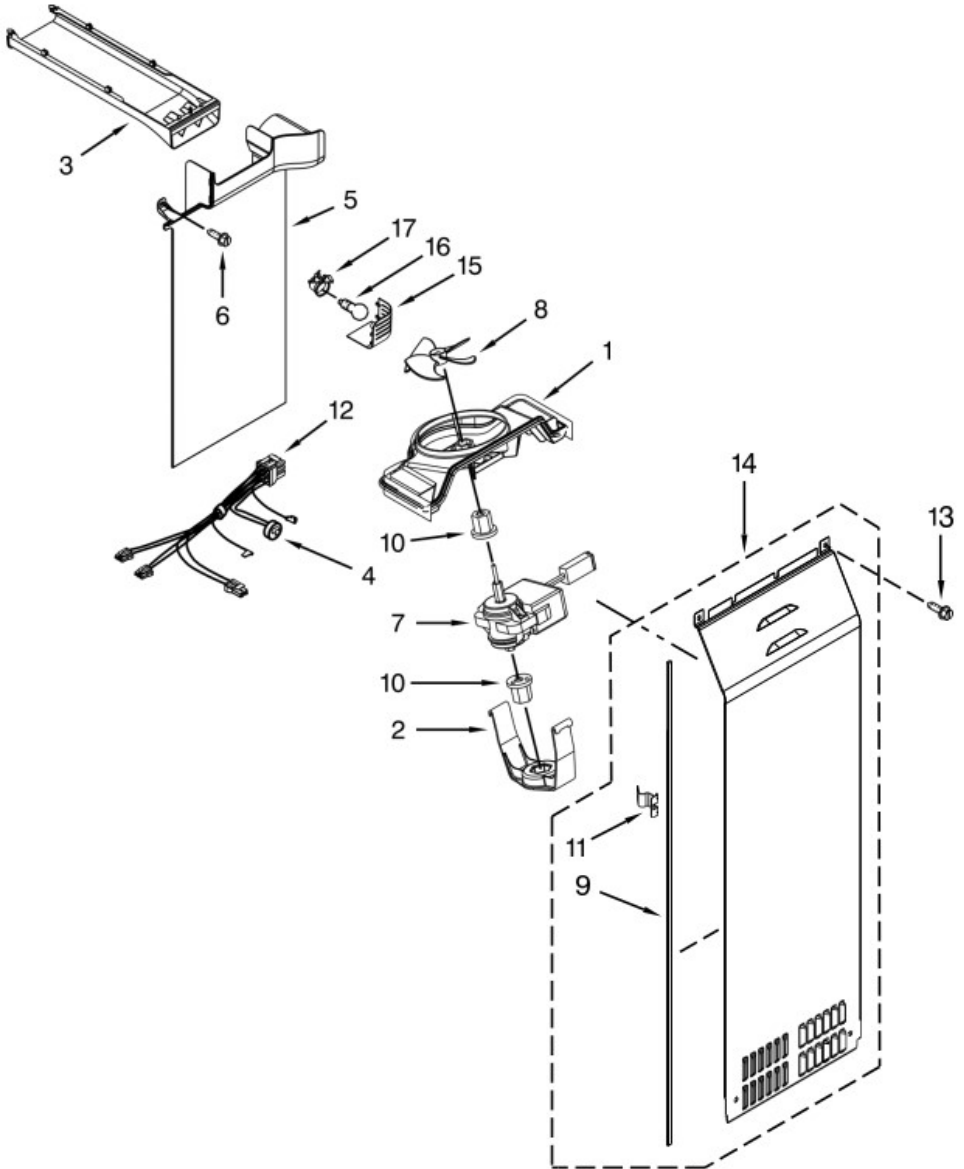

Distribuidor Autorizado

SurteRápido.com

Venta de Refacciones
Electrodomesticas

Refrigerador Whirlpool MD7805S01

Whirlpool®
SERVICE

AIR FLOW PARTS

Modelo: MD7805S01