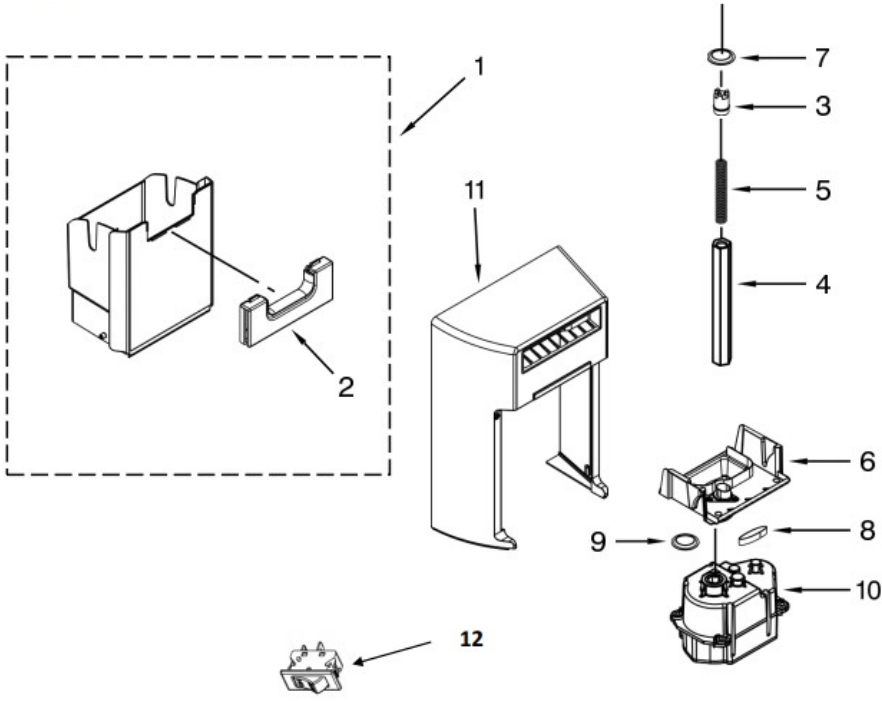

REFRIGERATOR SHELF PARTS
 Modelo: MD7805S01

Refrigerador Whirlpool MD7805S01

No. Ilus.	DESCRIPCIÓN	No. de Parte
1	Shelf, Snack Pan	W10463649
2	Roller	W10628713
3	Slide, Humidity	W10257334
4	Housing, Humidity	W10257332
5	Cover, Assembly	W10463651
6	Pan, Snack	W10643315
7	Pan, Meat	W10643317
8	Axle, Roller	W10628712
9	Pan, Crisper	W10643316
10	Shelf, Snack Pan	W10463279
11	Shelf Assembly	W10463259

FREEZER LINER PARTS
 Modelo: MD7805S01

Refrigerador Whirlpool MD7805S01

No. Ilus.	DESCRIPCIÓN	No. de Parte
1	Liner	No serviceable
2	Cover Assembly	W10463654
3	Shelf, Glass Upper	W10463643
4	Thermistor	W10280386
5	Shelf, Glass Lower	W10463645
6	Axle, Roller	W10628712
7	Roller Pan	W10628713
8	Switch, Rocker Arm	W10656771
9	Socket, Light	W10440814
10	Switch, Rocker Arm	W10656772
11	Cover, Thermistor	W10425252
12	Bin, Freezer	W10643347
13	Lamp, LED	W10820003
14	Bin, Freezer	W10643348
15	Socket, Light	2155597
16	Lens	W10269101

MOTOR AND ICE CONTAINER PARTS

Modelo: MD7805S01

Refrigerador Whirlpool MD7805S01

No. Ilus.	DESCRIPCIÓN	No. de Parte
1	Ice Container	W10781442
2	Assembly, Latch	W10693542
3	Coupling, Bottom	2220458
4	Shaft, Drive	W10258544
5	Spring, Coupling	W10754509
6	Assembly, Mounting Plate	W10293212
7	Seal	2198628
8	Gasket	W10291905
9	Washer	2212370
10	Dispenser, Motor	W10225313
11	Cover, Container	W10669473
-	Ice Container (Complete)	W10781441
12	Ice Maker Switch	W10666871