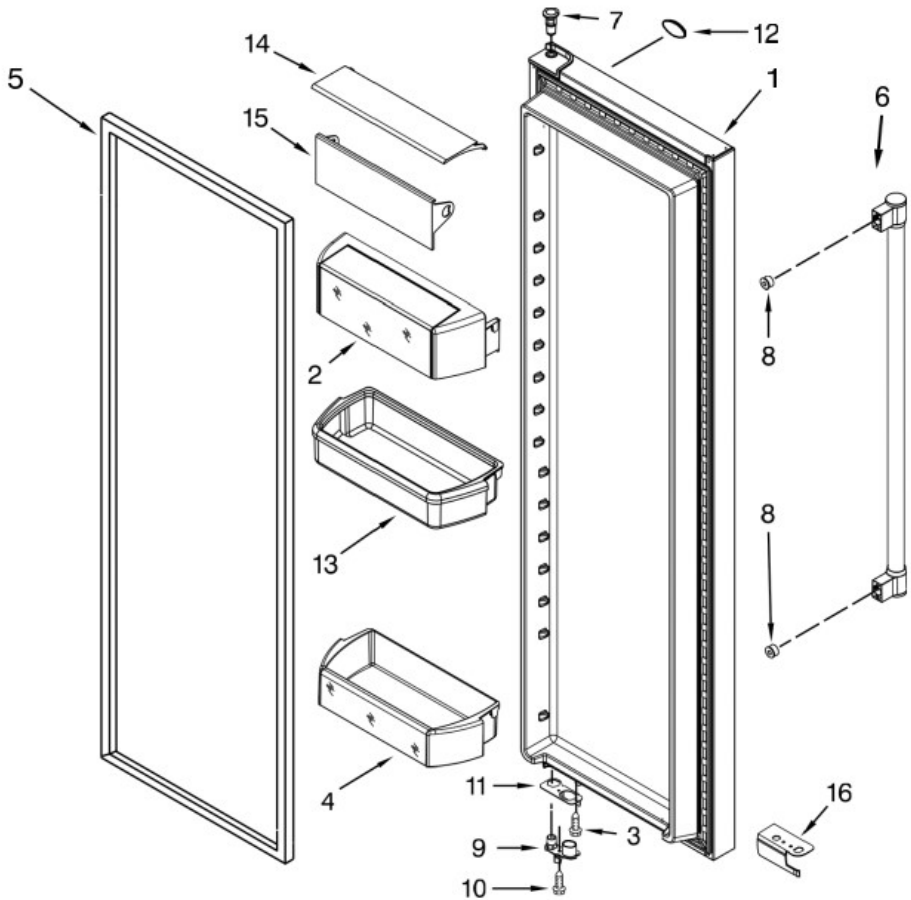

REFRIGERATOR DOOR PARTS

Modelo: MD7805S01