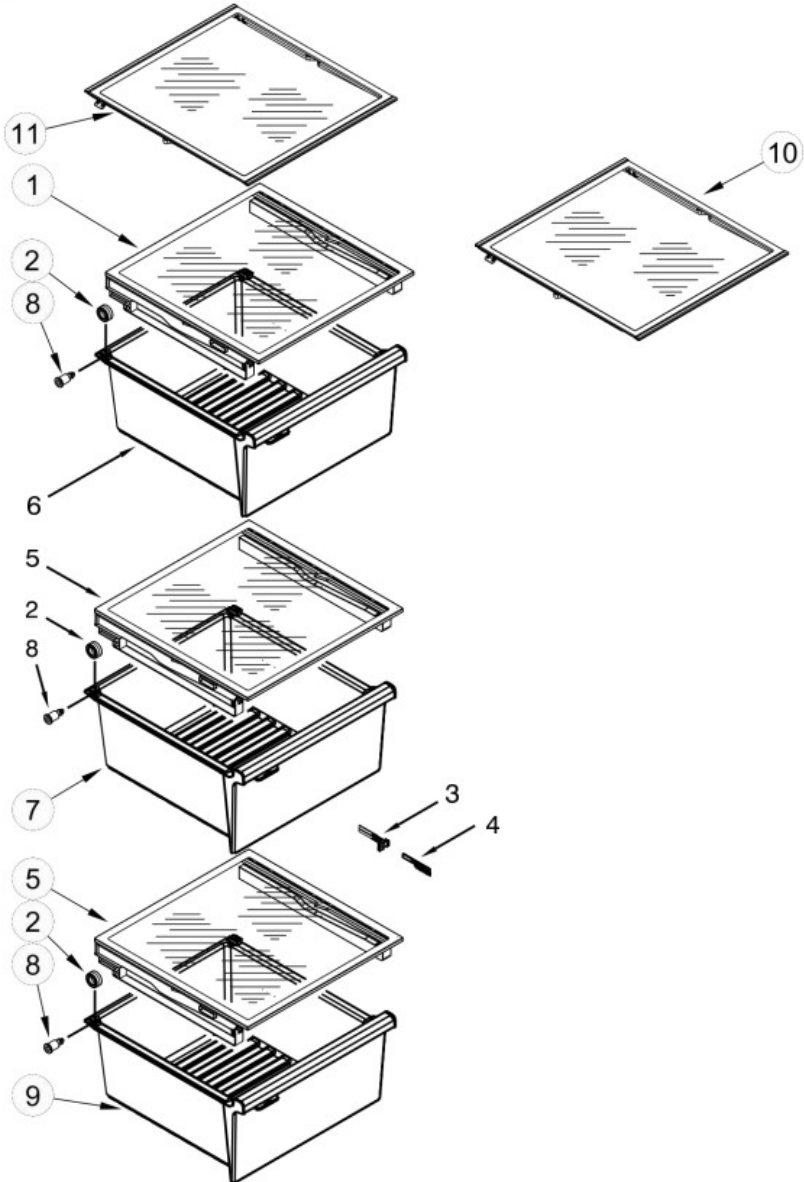

Refrigerador Whirlpool MD7805S01

No. Ilus.	DESCRIPCIÓN	No. de Parte
29	Lid, HV Box	12957702
30	Electronic Control	W10887255
31	Cabinet	No serviceable
32	Control Box	W10247993

REFRIGERATOR LINER PARTS

Modelo: MD7805S01

Refrigerador Whirlpool MD7805S01

No. Ilus.	DESCRIPCIÓN	No. de Parte
1	Liner	No serviceable
2	Water Filter	W10790813
3	Cover, Water Filter	W10300482
4	Air Diffuser Assembly	W10750143
5	Air Diffuser Cover	W10457605
6	Switch, Light	W10656773
7	Wire Assembly, Top Light	W10253300
8	Trim, Light	W10280178
9	Shield, Heat	2223680
10	Screw	No serviceable
11	Connector, Water Tube	W10271543
12	Socket, Light	W10440814
13	Lens, Top Light	W10280420
14	Socket, Light	W10440814
15	Reservoir	W10366790
16	Lamp, LED	W10574850
17	Lens, Light	W10269099
18	Thermistor	W10280385
19	Cover, Thermistor	W10425252
20	Housing, Water Filter	W10844058
21	Air Filter Cover	W10457603

REFRIGERATOR SHELF PARTS
 Modelo: MD7805S01

Refrigerador Whirlpool MD7805S01

No. Ilus.	DESCRIPCIÓN	No. de Parte
1	Shelf, Snack Pan	W10463649
2	Roller	W10628713
3	Slide, Humidity	W10257334
4	Housing, Humidity	W10257332
5	Cover, Assembly	W10463651
6	Pan, Snack	W10643315
7	Pan, Meat	W10643317
8	Axle, Roller	W10628712
9	Pan, Crisper	W10643316
10	Shelf, Snack Pan	W10463279
11	Shelf Assembly	W10463259