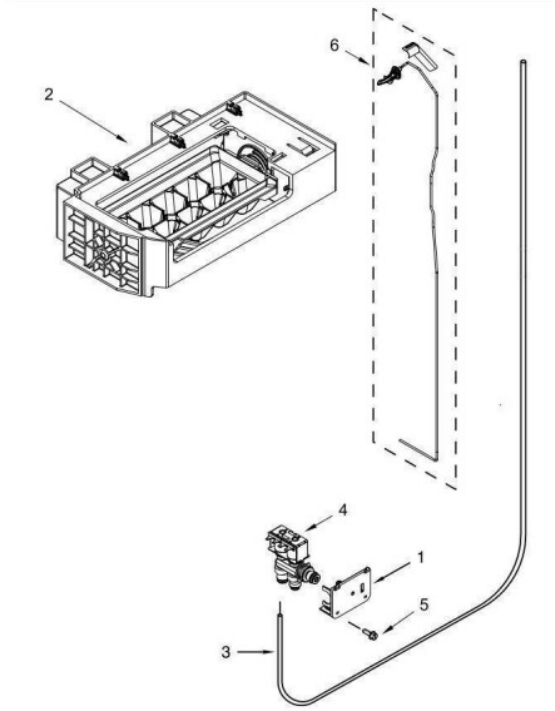

Refrigerador Whirlpool MD7805S01

ICE MAKER PARTS
Modelo: MD7805S01

No. Ilus.	DESCRIPCIÓN	No. de Parte
1	Bracket, Water Valve	W10237915
2	Assembly, Ice Maker	W10798411
3	Tube, Water	W10238092
4	Assembly, Water Valve	W10341320
5	Screw	W10141625
6	Fill Tube Assembly	No serviceable