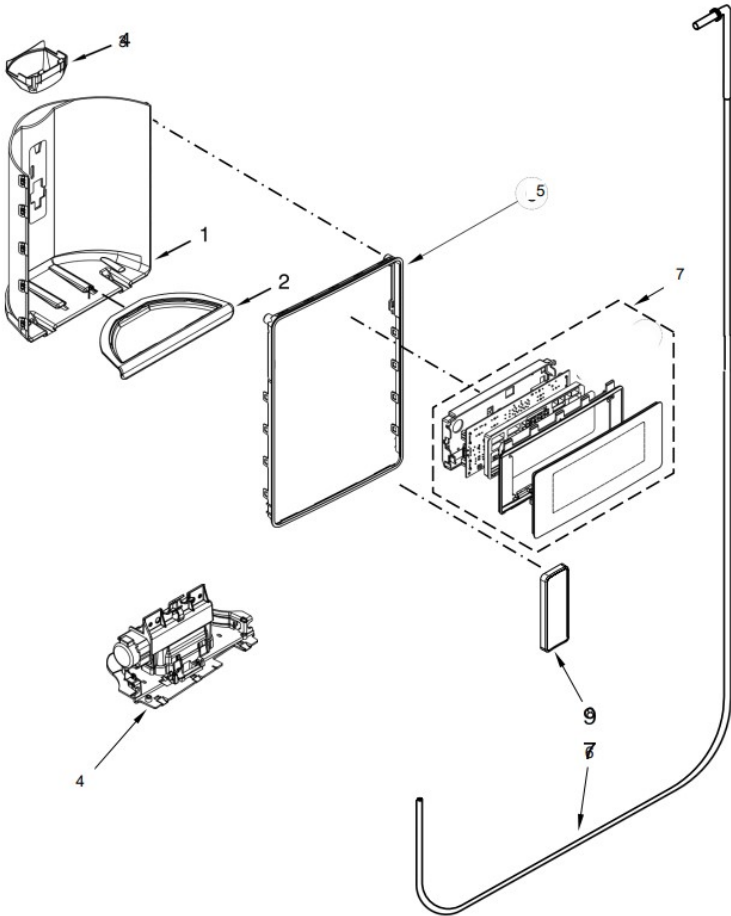

DISPENSER PARTS

Modelo: MD7805S01