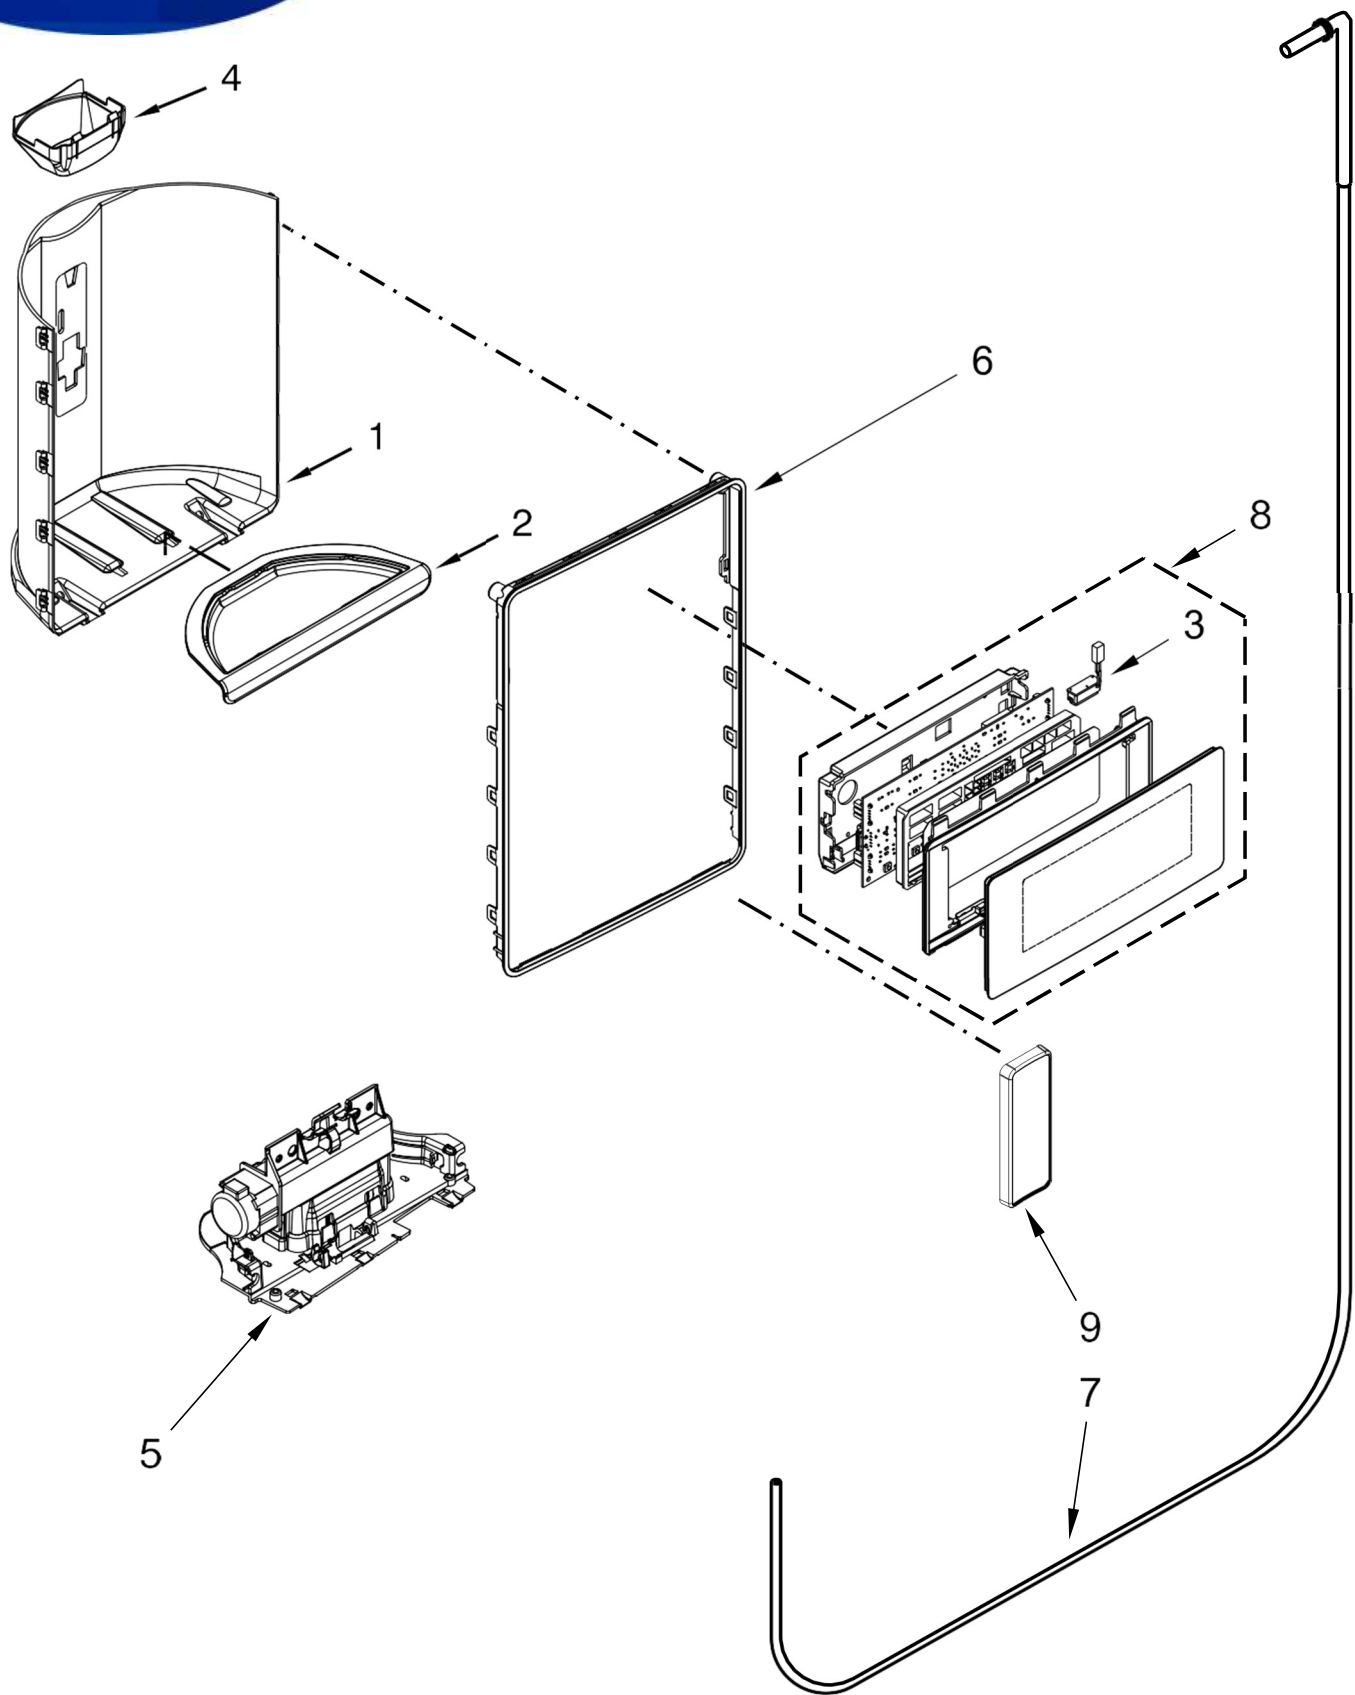

BENITO JUÁREZ #1500 GPE ZITON, CD. GUADALUPE NUEVO LEÓN TEL: 8183377999 Y 49
HORARIOS: LUNES A VIERNES 8:30 A 6:00 PM Y SÁBADOS DE 8:30 A 2:00 PM

www.denek.com