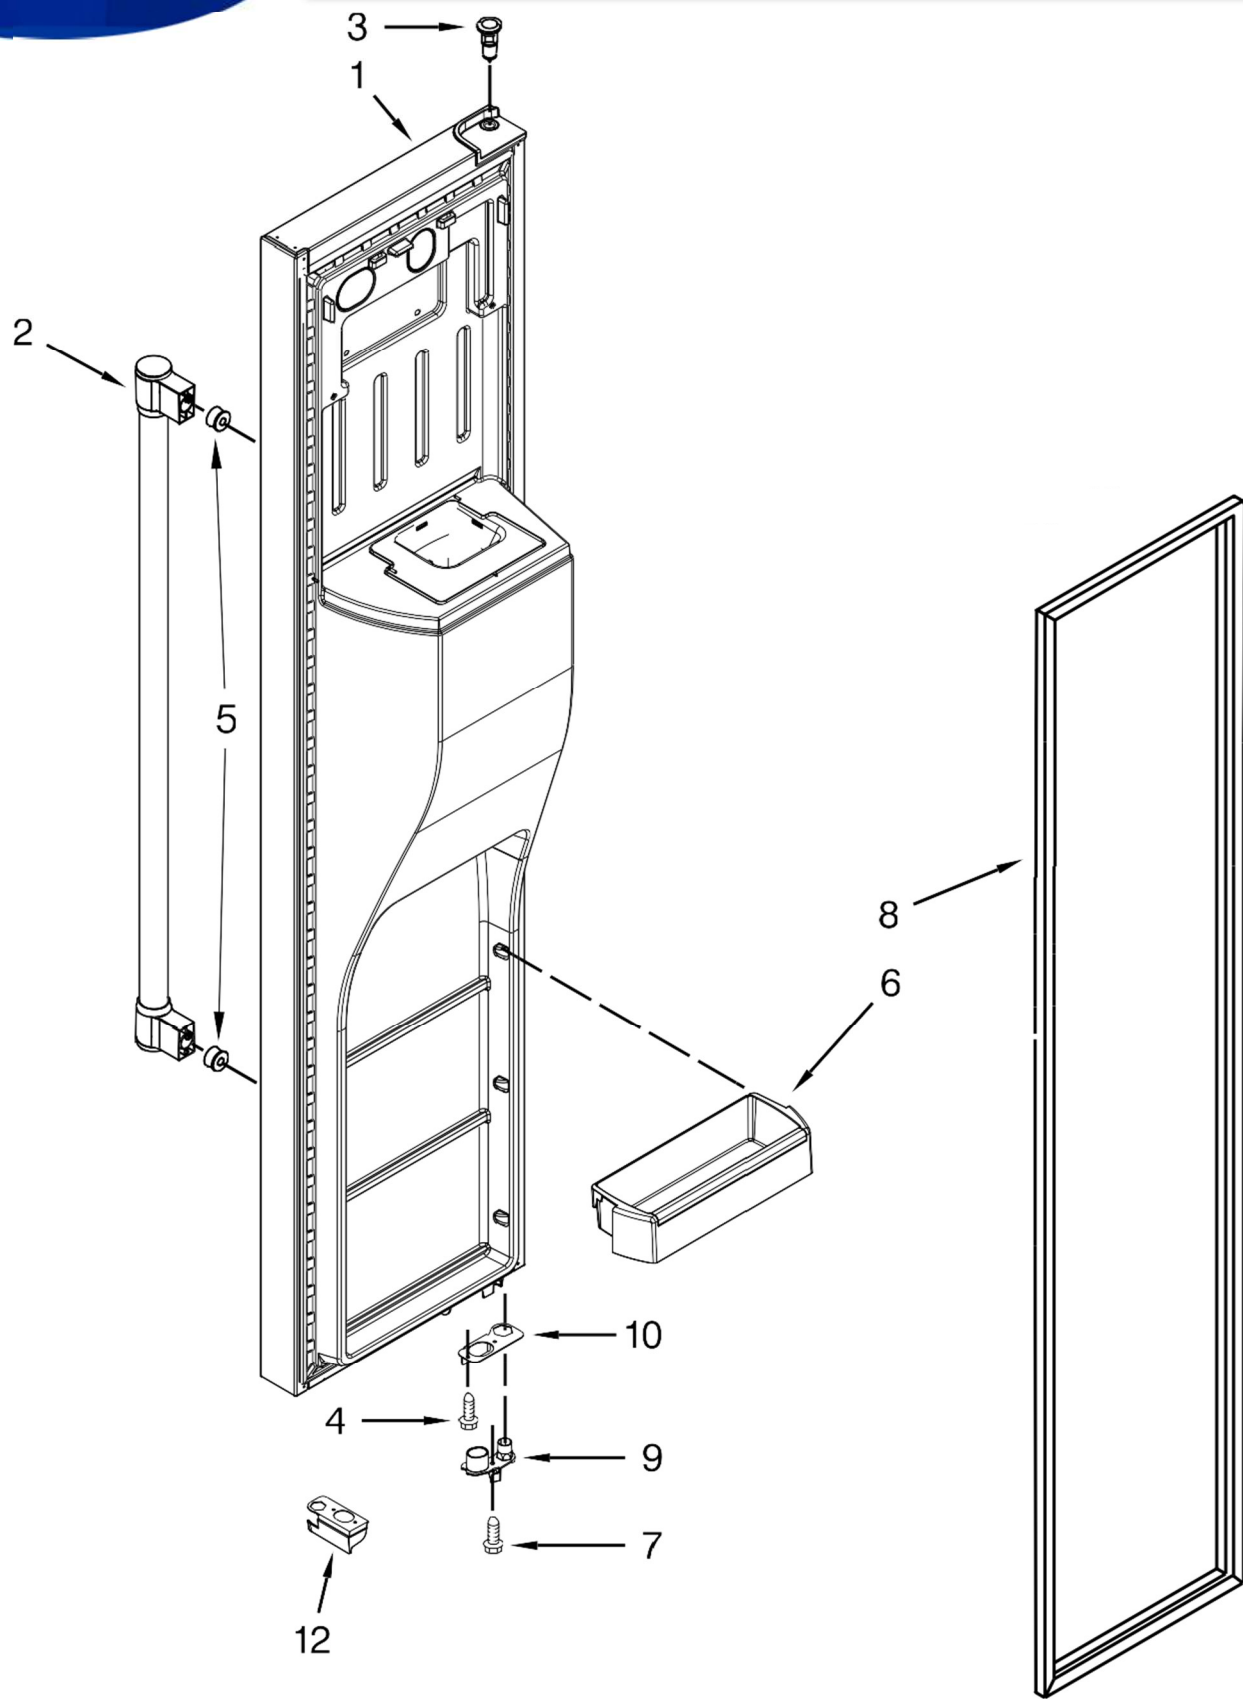

No. Ilustración	Descripción	Piezas	No. Parte
1	Refrigerator Door	1	W10638103
3	Screw	-	No serviceable
4	Door Bin, Gallon	2	W10672344
5	Door Gasket, Magnetic	1	W10249916
6	Handle	1	W10643725
7	Thimble, Top	1	2200086
8	Screw	-	No serviceable
9	Door Closer, Upper Cam	1	W10257203
10	Screw	-	No serviceable
11	Bracket, Door Stop	1	W10888898
12	Badge	1	W10612926
13	Door Bin, Shallow	2	W10672337
16	Cover, Door Stop	1	W10789147

REFRIGERADOR MD7805S02