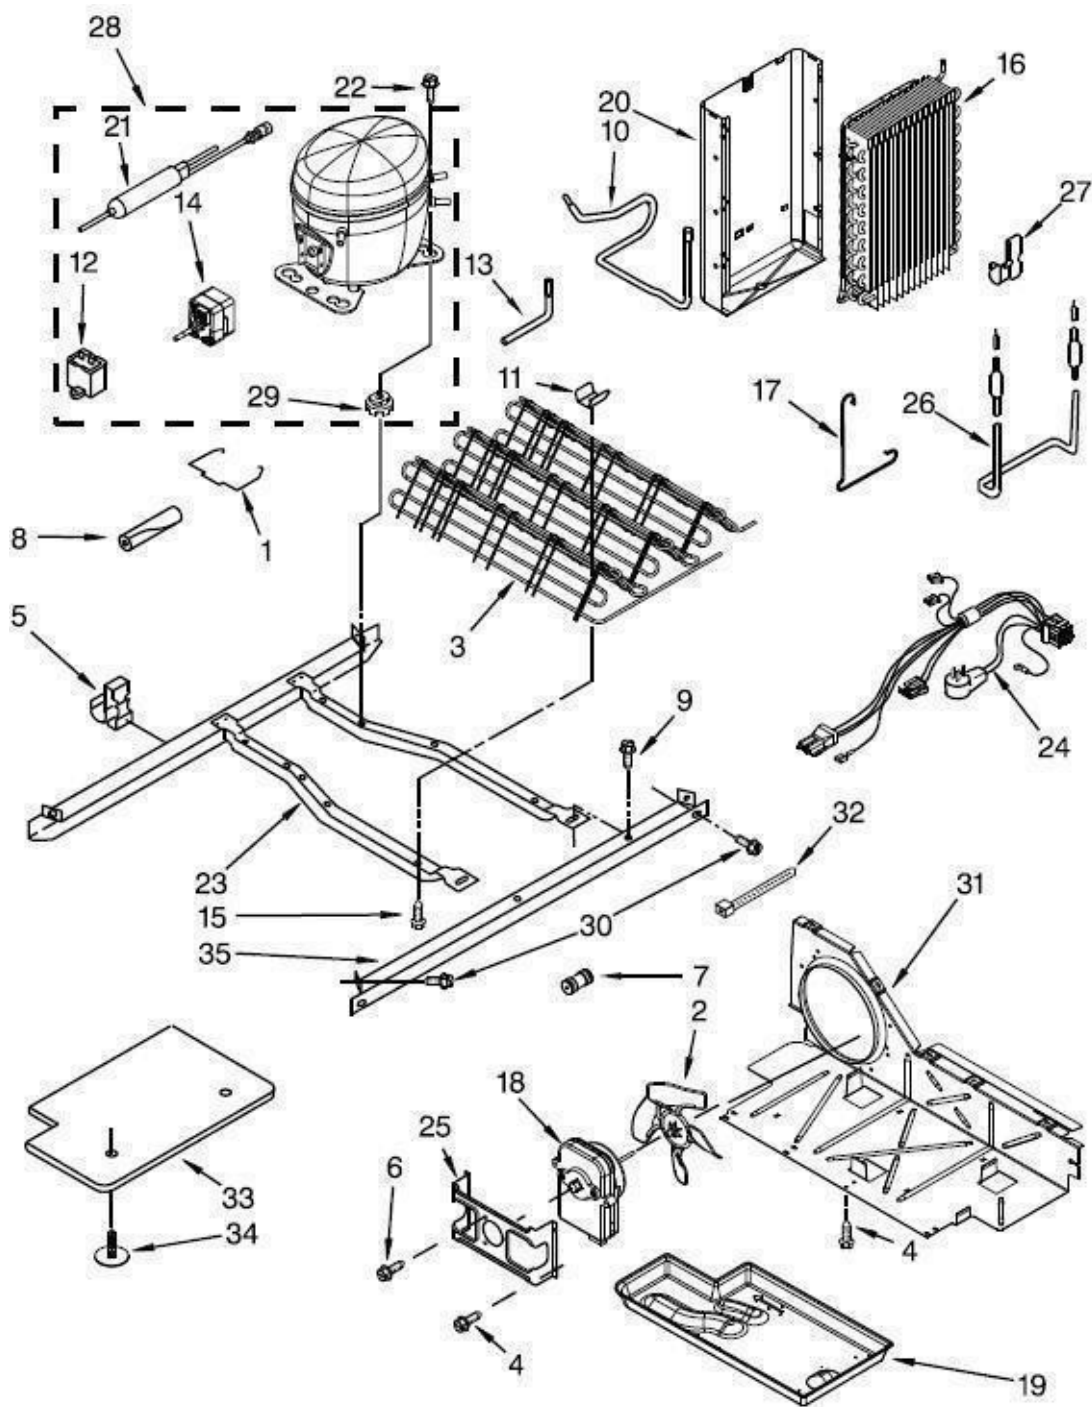

No. Ilus.	DESCRIPCIÓN	Cant.	No. de Parte
1	Strap, Bale	1	2212996
2	Blade, Fan	1	2225834
3	Condenser Assembly	1	W10276899
4	Screw	**	*****
5	Clip, Wire	3	*****
6	Screw	**	*****
7	Connector, Water Tube	1	W10271541
8	Sleeve, Pressure Switch Hose	1	W10303521
9	Screw	**	*****
10	Tube, Suction	1	W10219381
11	Clip, Condenser	2	W10248621
12	Capacitor	1	W10350564
13	Tube, Process	**	*****
14	Start Device Combination (Start and	1	W10197428
15	Screw	**	*****
16	Evaporator, FC	1	W10251503
17	Clip, Defrost Heater	2	2161324
18	Motor, Condenser	1	W10527155
19	Tray, Evaporator	1	W10703216
20	Heat Shield and Drain Pan	1	W10274575
21	Drier	1	W10771114
22	Screw	**	*****
23	Frame, Unit Mounting	1	W10123397
24	Unit, Harness	1	W10670174
25	Bracket, Fan Motor	1	W10251467
26	Heater, Defrost	1	W10495967
27	Clip, Defrost Heater	2	2161324
28	Compressor	1	W10615772
29	Grommet	4	2183042
30	Bolt	2	489340
31	Base plate air Baffle	1	W10864421
32	Tie, Wire	1	2263990
33	Unit Cover, Bottom	1	W10466694
34	Clip	2	489396
35	Rail, Unit Mounting	1	W10196313