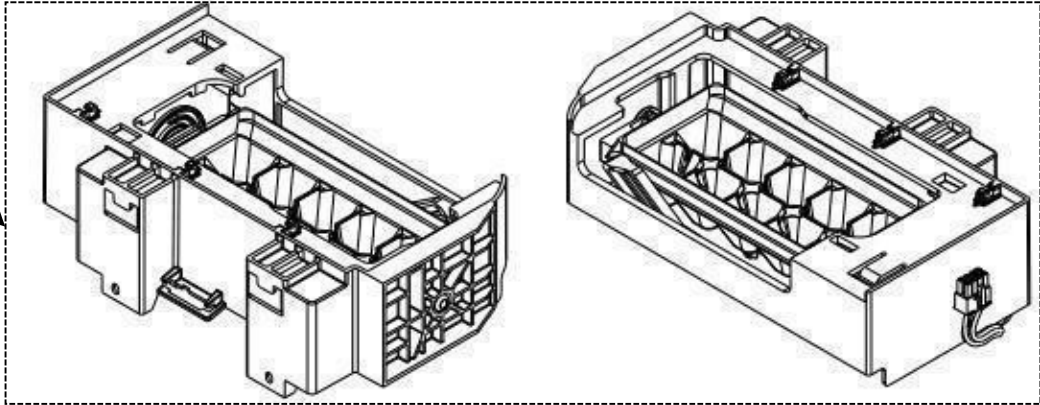

Refrigerador Maytag MD7816S00

1