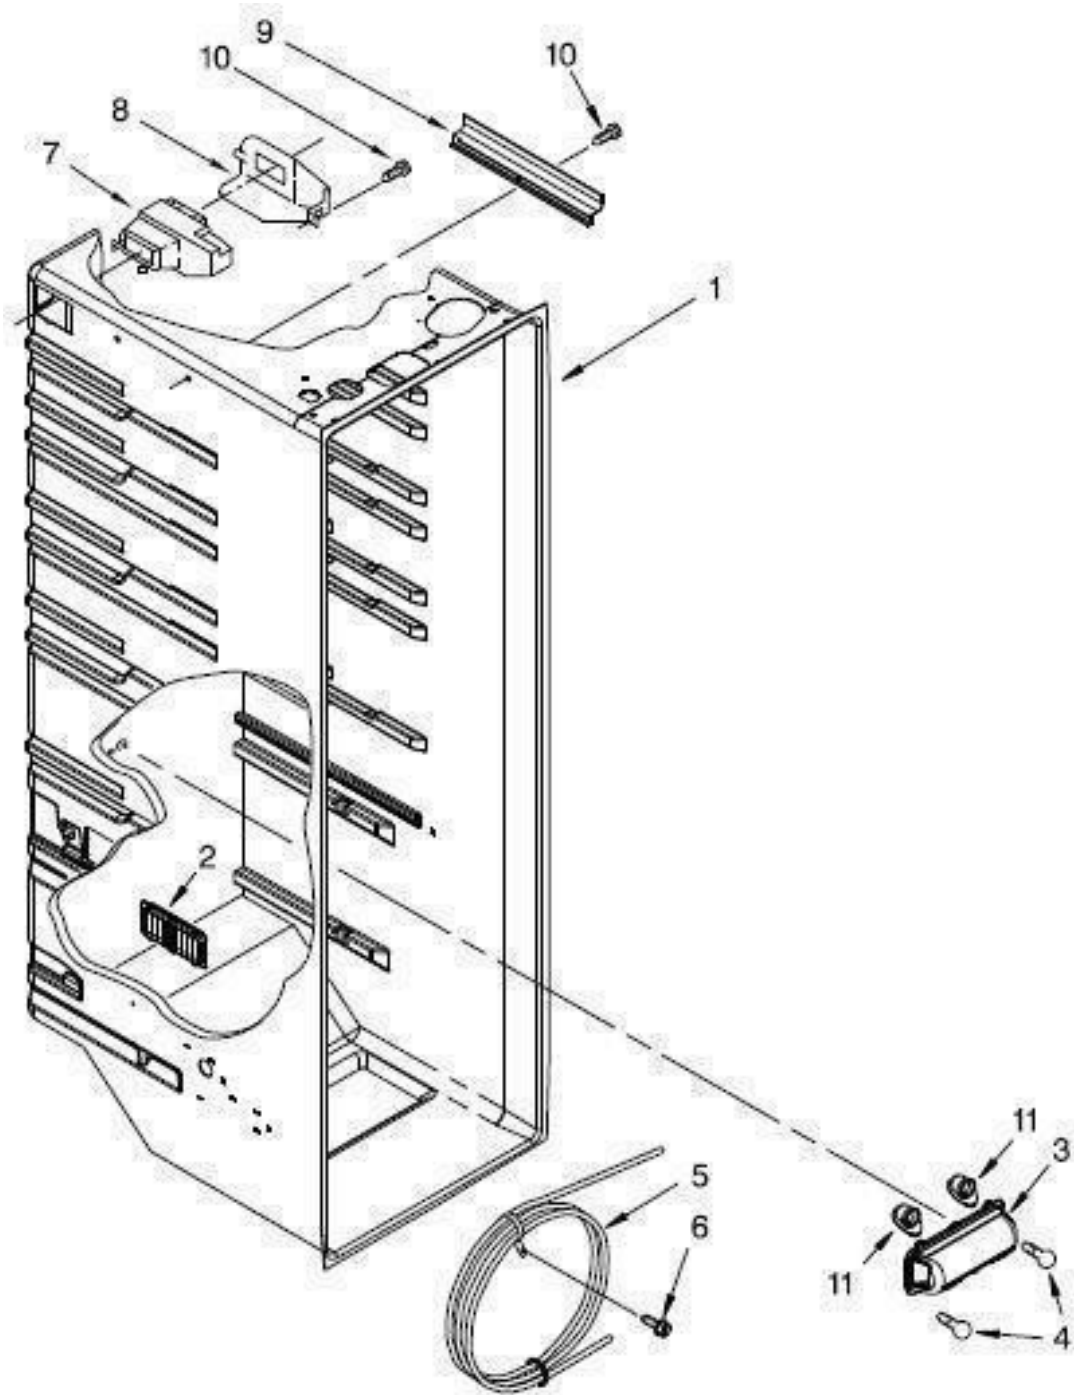

Refrigerador Maytag MD7816S00

No.	Ilus.	DESCRIPCIÓN	Cant.	No. de Parte
1		Liner (No Servicable)	**	*****
2		Louver	1	*****
3		HOUSING ASSY- LIGHT,RC	1	W10464826
4		Bulb, Light	1	W10574850
5		Reservoir	1	W10366790
6		Screw	**	*****
7		DAMPER	1	W11175955
8		Cover, Air Diffuser	1	W10457605
9		Cover, Wiring	1	*****
10		Screw	**	*****