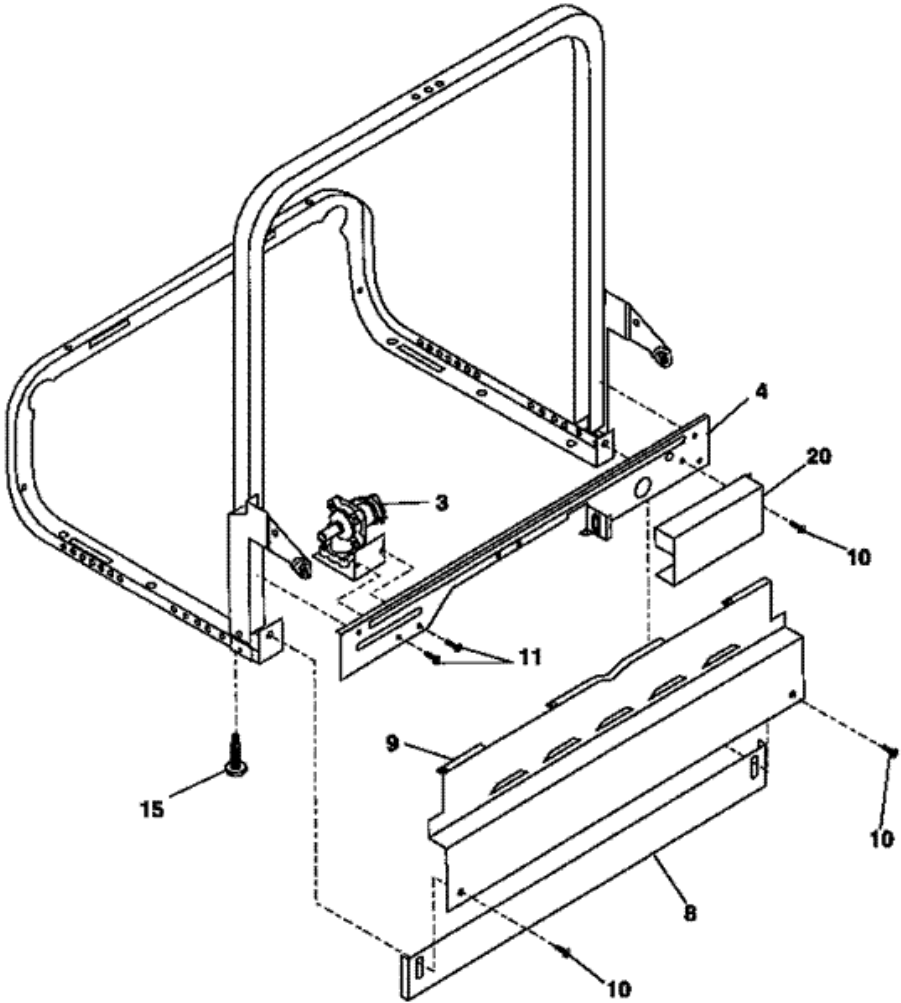

MDB421RHS1 MARCO