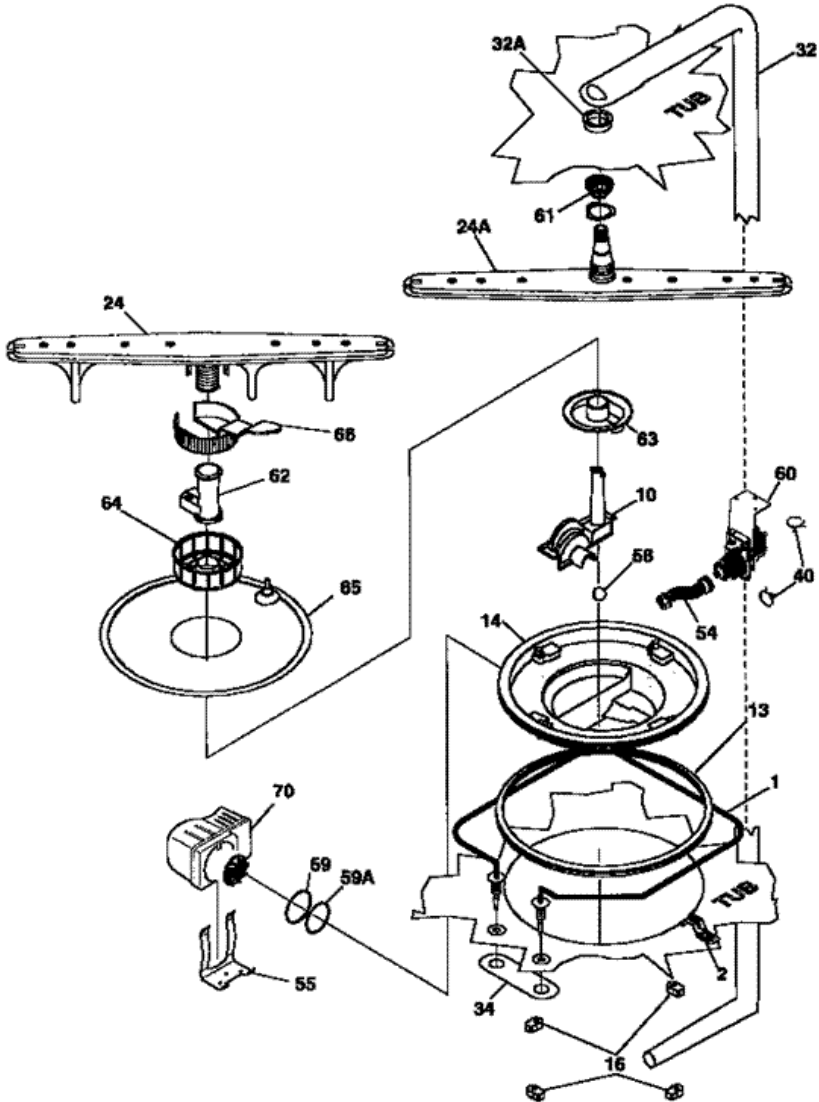

Distribuidor Autorizado

SurteRápido.com

Venta de Refacciones
Electrodomesticas

MDB421RHS1 MOTOR-BOMBA