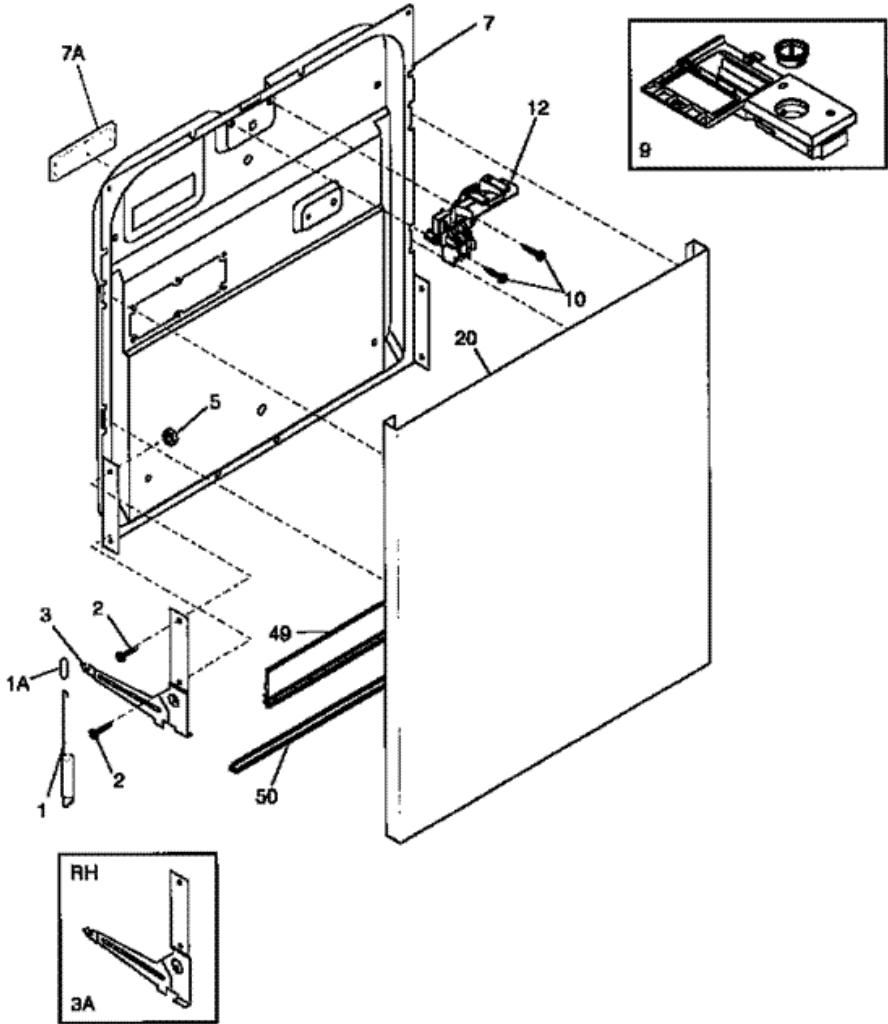

MDB421RHS1 TABLERO

MDB421RHS1 TABLERO

1	154368101	PANEL-CONTROL,WHITE (S/P)
2	154235401	INSERT-CONTROL PNL,WHITE (S/P)
3	154409102	TIMER (S/P)
8	154215401	SWITCH-SELECTOR,4 BUTTON (S/P)
12	154236502	PUSHBUTTON,WHITE ,(2) (S/P)
13	154239302	KNOB-TIMER,WHITE (S/P)
20	154345101	VAPOR WELDMENT ASSY (S/P)
25	154229201	SEAL-CHAMBER (S/P)
26	154303901	GASKET-VENT DESCONTINUADO
27	154226701	ACTUATOR-WAX (S/P)
28	154226901	VALVE-VENT DESCONTINUADO
29	154226401	GASKET-VALVE (S/P)

Distribuidor Autorizado

SurteRápido.com

Venta de Refacciones
Electrodomesticas

MDB421RHS1 PUERTA

MDB421RHS1 PUERTA

1	154209301	TUB ASSY,W/FRAME PARTS (S/P)
2	154662601	STRIKE-DOOR (S/P)
3	154782401	GASKET-TUB (S/P)
4	154200602	SCREW,10-16 X 3/8 ,HEX (S/P)
5	154333902	ROLLER-TUB (S/P)
6	5303943103	SCREW W/WASHER,(8) (S/P)
22	154239801	TUBING-WATER INLET (S/P)
23	5300807813	CLAMP-TUBING,(2) (S/P)
24	154225602	HOSE-DRAIN (S/P)
25	154767801	FLOAT (S/P)
28	154773201	BRACKET-FLOAT SWITCH (S/P)
28	154225501	SWITCH-FLOAT (S/P)
28	154333301	SCREW,BRACKET MTG ,PH TRUSS HEAD (S/P)
29	154290204	THERMOSTAT,RE-SETTABLE (S/P)
30	154241101	RETAINER-THERMOSTAT (S/P)