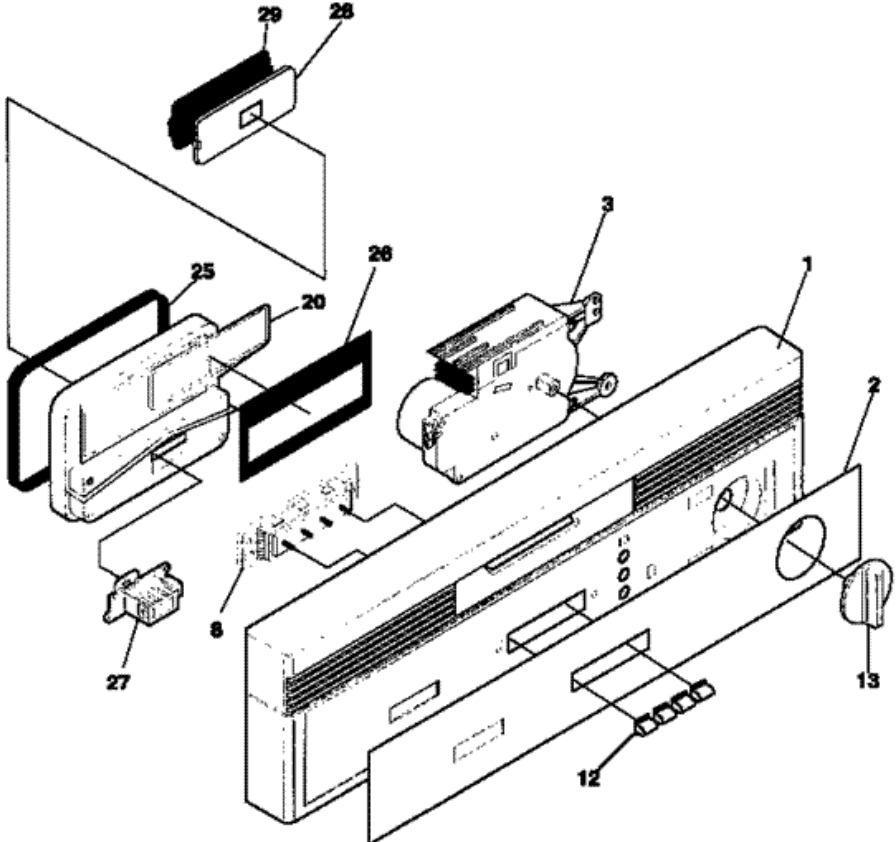

MDB421RHS1 TABLERO

MDB421RHS1 TABLERO

1	154368101	PANEL-CONTROL,WHITE (S/P)
2	154235401	INSERT-CONTROL PNL,WHITE (S/P)
3	154409102	TIMER (S/P)
8	154215401	SWITCH-SELECTOR,4 BUTTON (S/P)
12	154236502	PUSHBUTTON,WHITE ,(2) (S/P)
13	154239302	KNOB-TIMER,WHITE (S/P)
20	154345101	VAPOR WELDMENT ASSY (S/P)
25	154229201	SEAL-CHAMBER (S/P)
26	154303901	GASKET-VENT DESCONTINUADO
27	154226701	ACTUATOR-WAX (S/P)
28	154226901	VALVE-VENT DESCONTINUADO
29	154226401	GASKET-VALVE (S/P)

Distribuidor Autorizado

SurteRápido.com

Venta de Refacciones
Electrodomesticas

MDB421RHS1 PUERTA

MDB421RHS1 PUERTA

1	154209301	TUB ASSY,W/FRAME PARTS (S/P)
2	154662601	STRIKE-DOOR (S/P)
3	154782401	GASKET-TUB (S/P)
4	154200602	SCREW,10-16 X 3/8 ,HEX (S/P)
5	154333902	ROLLER-TUB (S/P)
6	5303943103	SCREW W/WASHER,(8) (S/P)
22	154239801	TUBING-WATER INLET (S/P)
23	5300807813	CLAMP-TUBING,(2) (S/P)
24	154225602	HOSE-DRAIN (S/P)
25	154767801	FLOAT (S/P)
28	154773201	BRACKET-FLOAT SWITCH (S/P)
28	154225501	SWITCH-FLOAT (S/P)
28	154333301	SCREW,BRACKET MTG ,PH TRUSS HEAD (S/P)
29	154290204	THERMOSTAT,RE-SETTABLE (S/P)
30	154241101	RETAINER-THERMOSTAT (S/P)

Distribuidor Autorizado

SurteRápido.com

Venta de Refacciones
Electrodomesticas

MDB421RHS1 MOTOR-BOMBA

MDB421RHS1 MOTOR-BOMBA

3	154637401	VALVE-WATER (S/P)
4	154208701	BRACE-FRONT (S/P)
8	154322903	TOEPLATE-ADJUSTABLE (S/P)
9	154370703	KICKPLATE/BAFFLE ASSY, BLACK (S/P)
10	5300808658	SCREW, 8A X .375` (S/P)
11	154200601	SCREW-10-16 X 3/8 (S/P)
15	154210901	SCREW-LEVELING (S/P)
20	154209601	COVER-JUNCTION BOX (S/P)