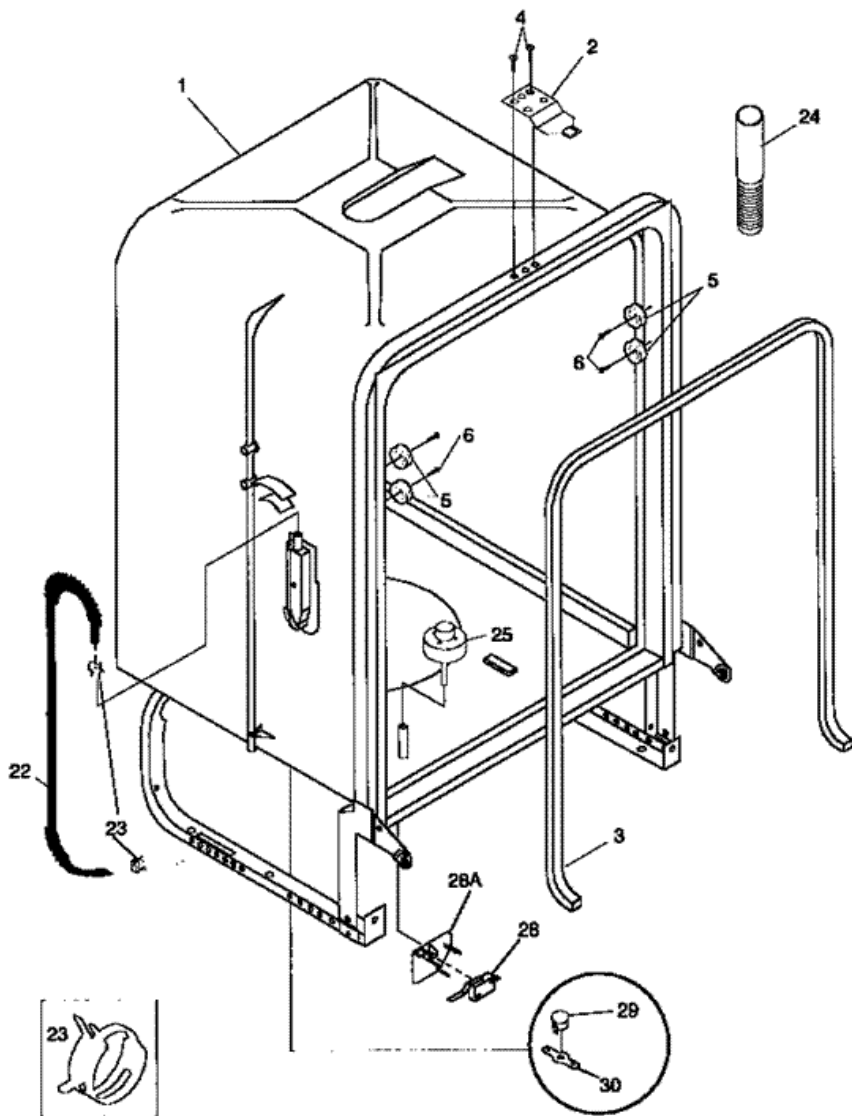

Distribuidor Autorizado

SurteRápido.com

Venta de Refacciones
Electrodomesticas

MDB421RHS1 GABINETE