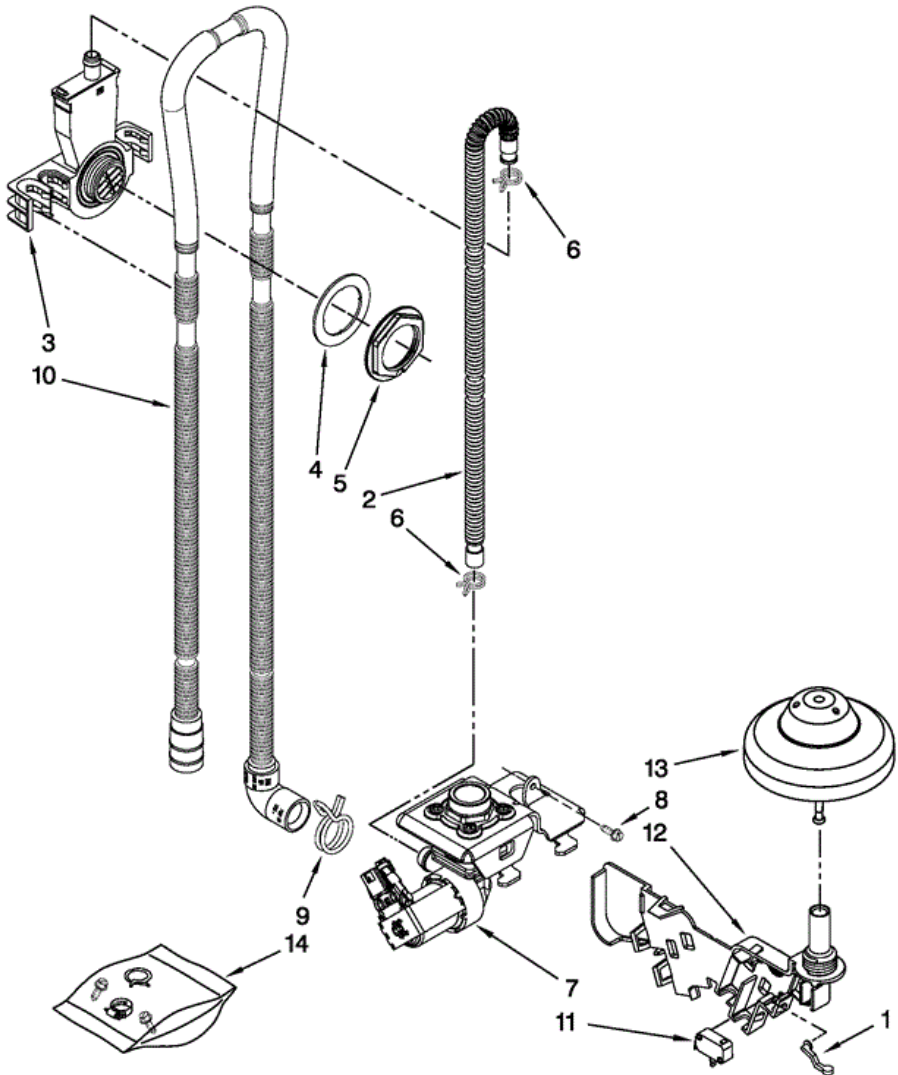

MDB4709AWS0 INNER DOOR

MDB4709AWS0 INNER DOOR

1	3400815	SCREW, DOOR
2	8545608	HARNESS, VENT MOTOR
3	3378179	INNER DOOR MASTIC ASSEMBLY
4	8531865	SHIELD, DISPENSER
5	W10164259	VENT ASSEMBLY
6	8269259	GASKET, VENT
7	8545535	DEFLECTOR, VENT (ALSO ORDER ITEM 6)
8	W10240176	DISPENSER, ASSEMBLY
9	8269258	SEAL, FRONT
10	8535637	BRACKET, DISPENSER
11	W10199683	CAP, RINSE AID
12	8573175	WIRING HARNESS
13	W10177098	SCREW
14	8269296	SEAL, CONSOLE/DOOR

MDB4709AWS0 FILL, DRAIN

MDB4709AWS0 FILL, DRAIN

1	8268892	LEVER, OVERFLOW SWITCH
2	8531412	HOSE, INLET
3	8531325	WATER INLET (ALSO ORDER ITEM 4)
4	8531323	GASKET
5	8531326	NUT, INLET (ALSO ORDER ITEM 4)
6	371505	CLAMP, HOSE
7	W10219505	FILL VALVE ASSEMBLY
8	304392	SCREW
9	356138	CLAMP, HOSE
10	W10137608	DRAIN LOOP WITH CHECK VALVE
11	8268909	SWITCH, OVERFILL
12	8545881	STANDPIPE, OVERFILL (ALSO INCLUDES ITEM 13)
13	8268913	FLOAT & RETAINER ASSEMBLY
14	8269297	MISCELLANEOUS PARTS BAG