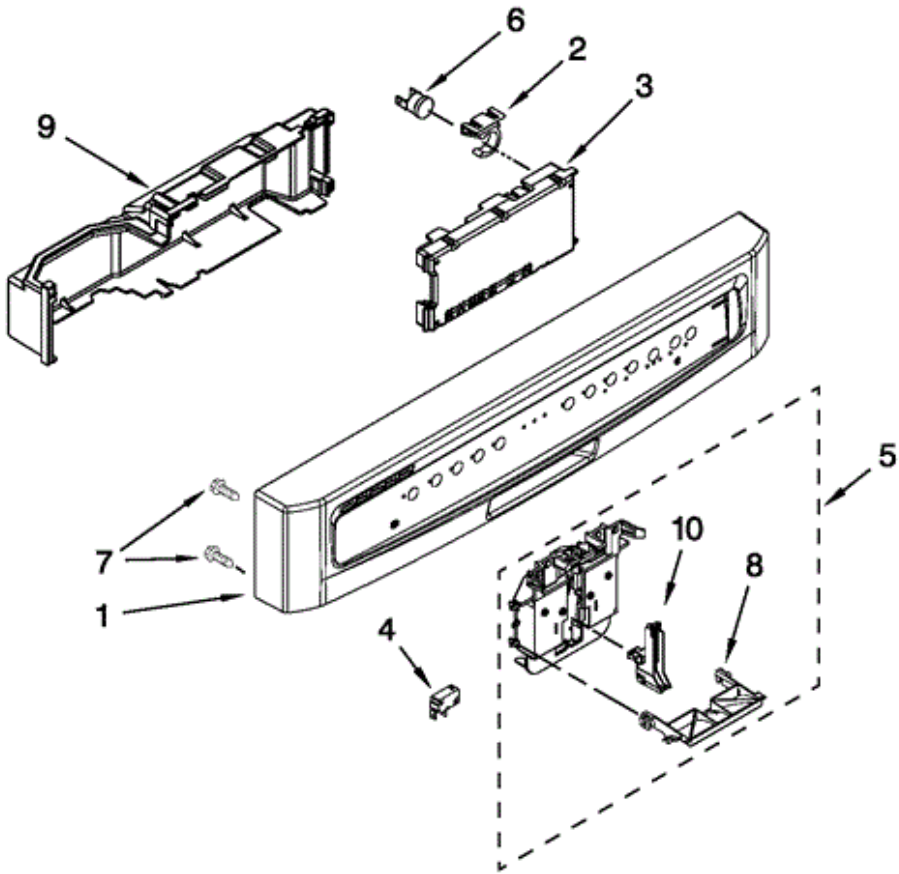

MDB4709AWS0 CONTROL PANEL