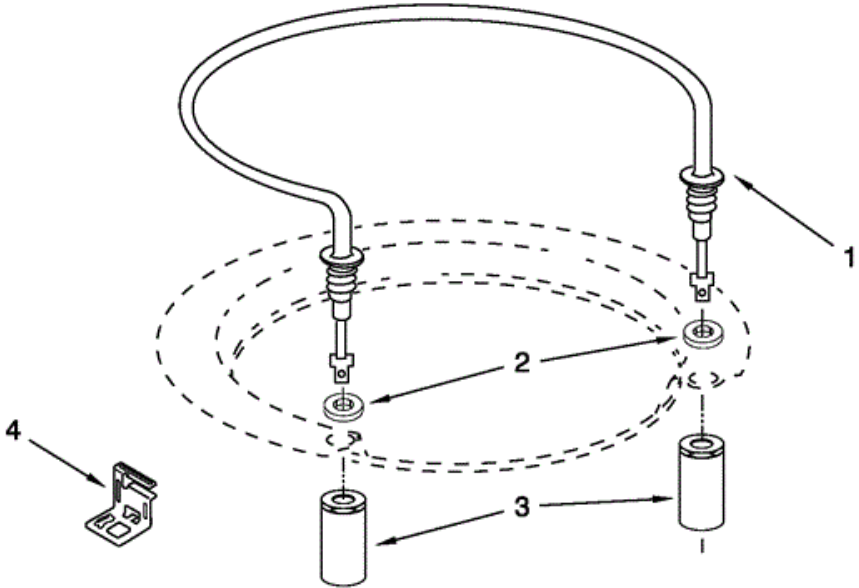

MDB4709AWS0 HEATER