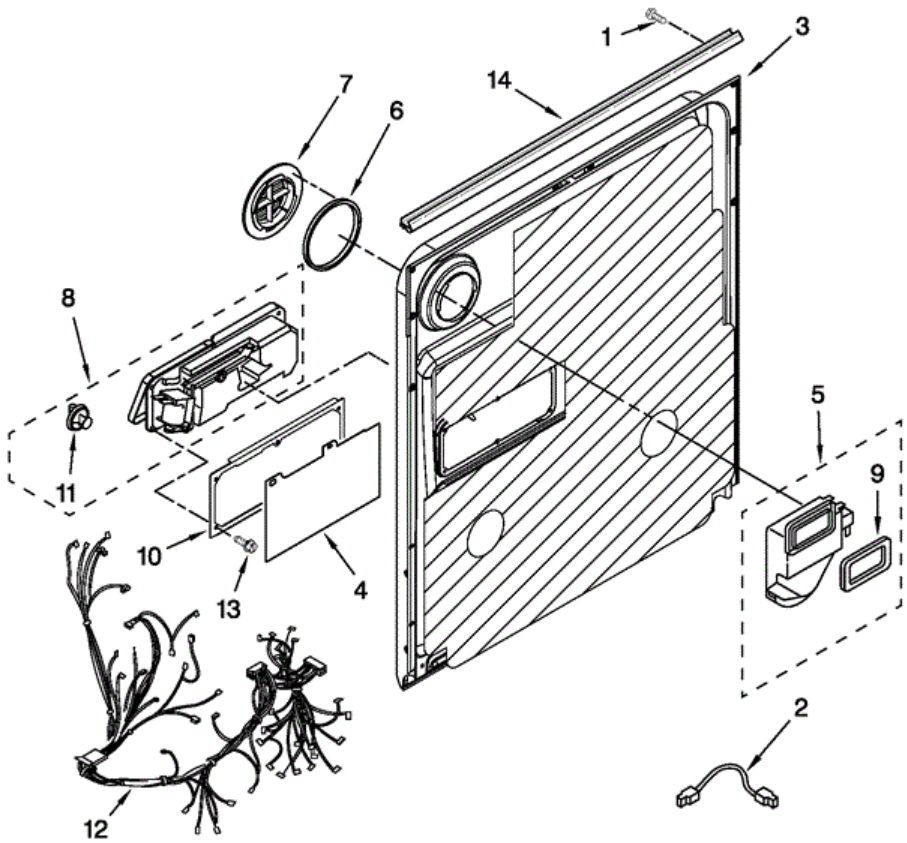

MDB4709AWS0 CONTROL PANEL

MDB4709AWS0 CONTROL PANEL

1	W10240041	CONSOLE ASSEMBLY (BLACK)
1	W10240042	CONSOLE ASSEMBLY (WHITE)
1	W10240213	CONSOLE ASSEMBLY (BISCUIT)
2	8546546	CLIP, BI-METAL
3	W10208673	CONTROL ELECTRONIC
4	8269209	SWITCH, DOOR
5	W10240053	LATCH ASSEMBLY
6	661663	BI-METAL
7	304231	SCREW
8	W10240154	HANDLE, LATCH (BLACK)
8	W10240155	HANDLE, LATCH (WHITE)
8	W10240156	HANDLE, LATCH (BISCUIT)
9	W10158350	COVER,CNTRL ASSY
10	8524472	ACTUATOR, LATCH

MDB4709AWS0 INNER DOOR

MDB4709AWS0 INNER DOOR

1	3400815	SCREW, DOOR
2	8545608	HARNESS, VENT MOTOR
3	3378179	INNER DOOR MASTIC ASSEMBLY
4	8531865	SHIELD, DISPENSER
5	W10164259	VENT ASSEMBLY
6	8269259	GASKET, VENT
7	8545535	DEFLECTOR, VENT (ALSO ORDER ITEM 6)
8	W10240176	DISPENSER, ASSEMBLY
9	8269258	SEAL, FRONT
10	8535637	BRACKET, DISPENSER
11	W10199683	CAP, RINSE AID
12	8573175	WIRING HARNESS
13	W10177098	SCREW
14	8269296	SEAL, CONSOLE/DOOR