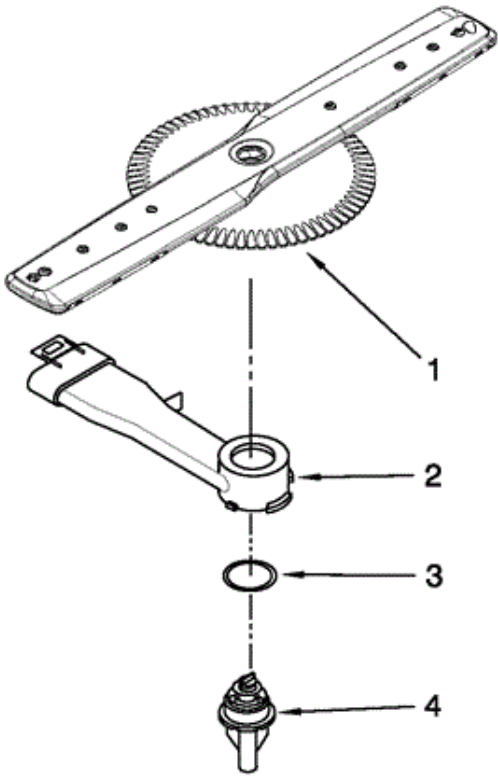

1	W10240143	DISHRACK, UPPER
2	8565920	STOP, TRACK NON-REMOVABLE
3	W10254883	WHEEL
4	3385089	TRACK, RACK
5	W10199682	STOP, TRACK REMOVABLE
6	W10240167	TRACK SPACER

MDB4709AWS0 LOWER RACK

MDB4709AWS0 LOWER RACK

1	8561705	LOWER RACK ASSEMBLY
2	8268645	WHEEL & TRANSPORT ASSEMBLY
3	8562045	SILVERWARE, BASKET ASSEMBLY
4	W10240160	TINE ROW

MDB4709AWS0 LOWER WASHARM

MDB4709AWS0 LOWER WASHARM

1	W10199688	WASH ARM ASSEMBLY
2	8268317	CAP, INTERNAL REAR FEED
3	8268340	SEAL, SPRAYARM
4	8268342	SUPPORT, LOWER SPRAYARM