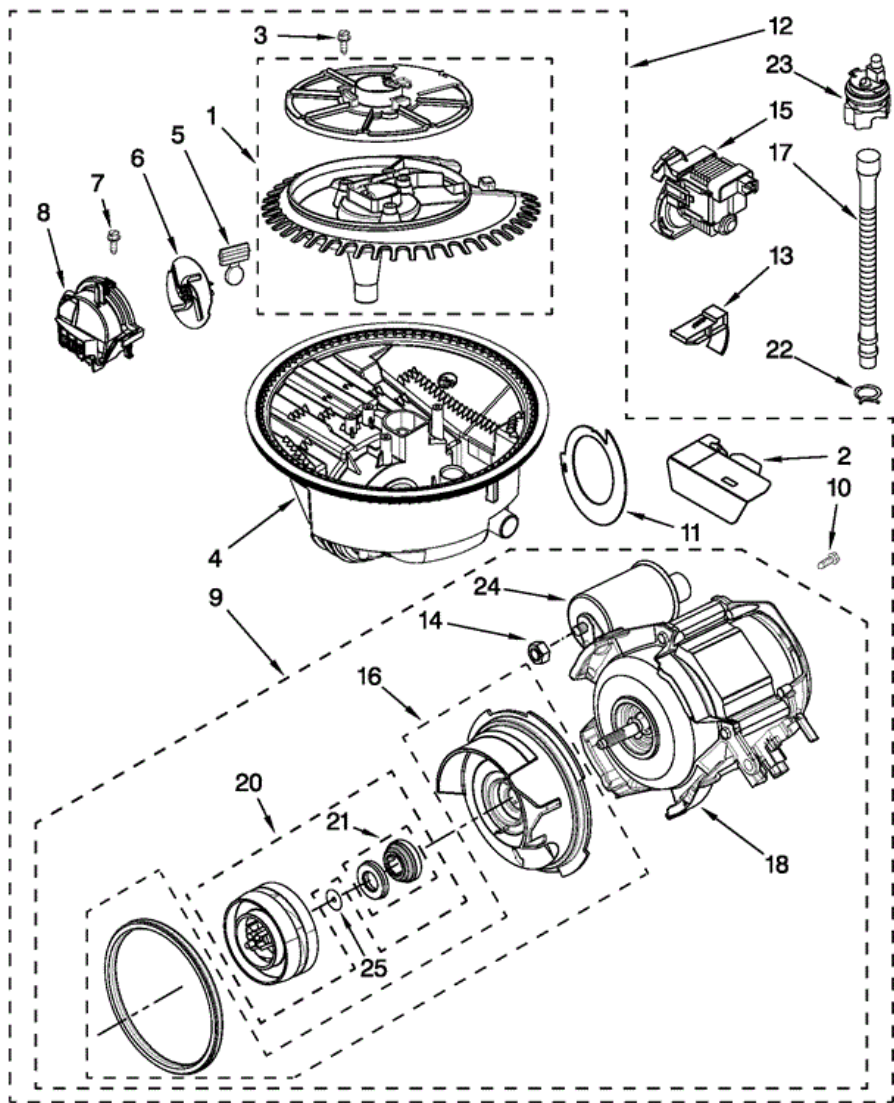

Distribuidor Autorizado

SurteRápido.com

Venta de Refacciones
Electrodomesticas

MDB4709AWS0 PUMP AND MOTOR