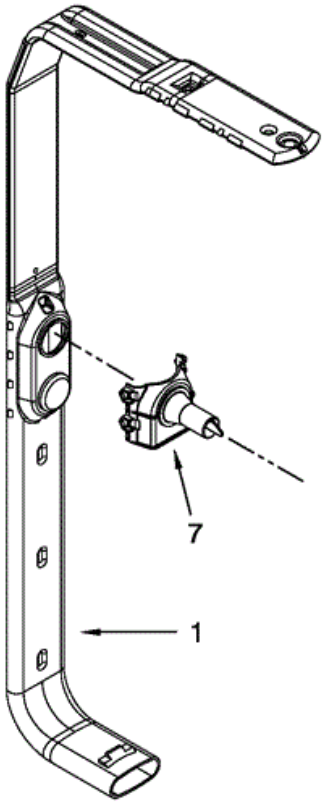

MDB4709AWS0 UPPER WASH