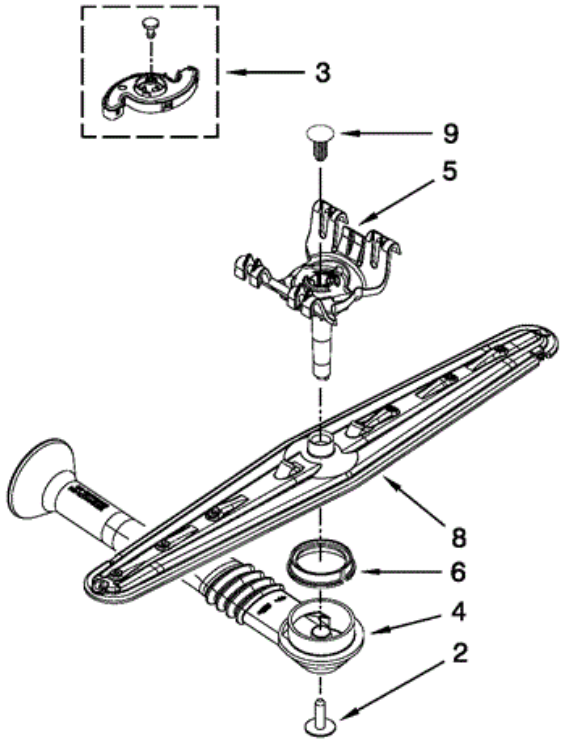

Distribuidor Autorizado

SurteRápido.com

Venta de Refacciones
Electrodomesticas

MDB4709AWS0 PUMP AND MOTOR

MDB4709AWS0 PUMP AND MOTOR

1	8534952	ACCUMULATOR ASSY
2	8283527	SHIELD, MOTOR
3	3400069	SCREW
4	8572618	SUMP WITH SEAL
5	8268375	CHECK VALVE, SUMP
6	W10083957	CHOPPER ASSEMBLY
7	9741232	SCREW
8	8531857	PROTECTOR, INLET
9	W10231538	MOTOR ASSEMBLY
10	3400217	SCREW
11	W10084567	SCREEN, SEPARATION
12	W10237168	SUMP & MOTOR ASSEMBLY
13	8269524	TAB, SUMP
14	8533949	NUT
15	661662	PUMP, DRAIN
16	W10142656	VOLUTE W/ SEAL (ALSO ORDER ITEMS 21 & 25)
17	8269144	HOSE, DRAIN
18	W10226459	MOTOR
20	8531017	IMPELLER KIT (ALSO ORDER ITEM 25)
21	8268403	FACE SEAL ASSEMBLY (ALSO ORDER ITEM 25)
22	356138	CLAMP, HOSE
23	W10134017	OPTICAL WATER INDICATOR
24	W10216724	CAPACITOR
25	8531018	WASHER

MDB4709AWS0 UPPER WASH

MDB4709AWS0 UPPER WASH

1	8579224	FEED TUBE SILVERWARE ZONE (ALSO INC. NO.3)
2	8533889	SCREW
3	8557720	SPINNER, 3RD LEVEL WASH
4	W10240071	MANIFOLD
5	W10240072	MOUNT, SPRAY ARM
6	8268433	SEAL, SPRAYARM
7	8562095	NOZZLE-FEED
8	8535086	SPRAY ARM
9	3400920	RETAINER, PUSH-IN