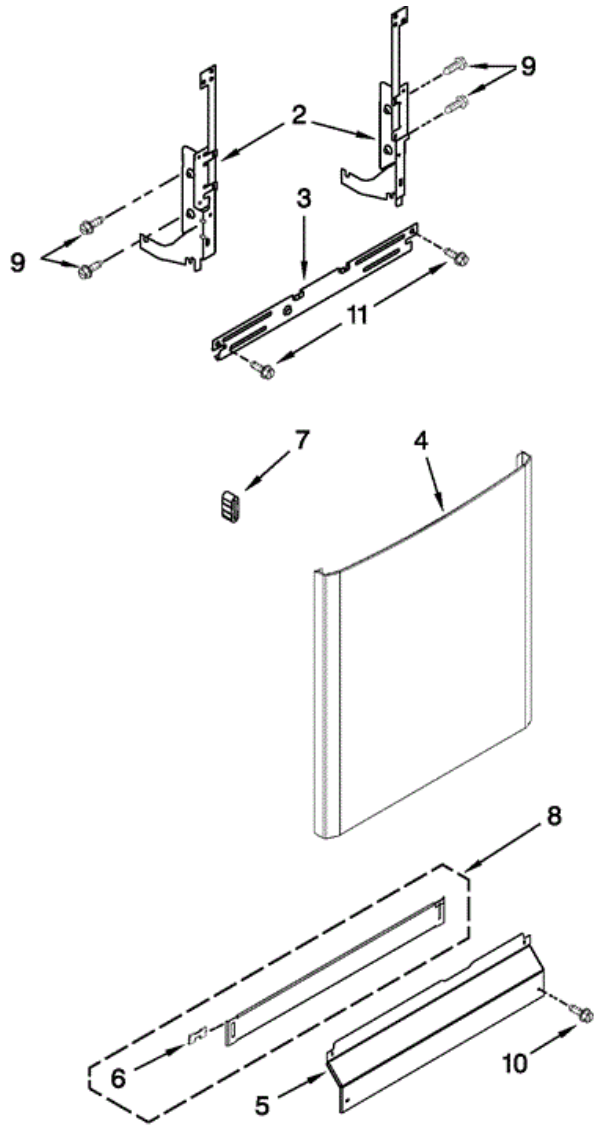

MDB4709AWS0 DOOR

MDB4709AWS0 DOOR

2	W10143373	ARM, HINGE (RIGHT)
2	W10143374	ARM, HINGE (LEFT)
3	8268983	STIFFENER, DOOR
4	W10240060	PANEL FRONT (BLACK)
4	W10240061	PANEL FRONT (WHITE)
4	W10240062	PANEL FRONT (BISCUIT)
4	W10240063	PANEL FRONT (STAINLESS)
5	8573255	ACCESS PANEL (BLACK)
5	8573256	ACCESS PANEL (WHITE)
6	8269016	CLIP, GROUNDING
7	8268961	FRICTION SLEEVE
8	8573286	TOE PANEL (BLACK)
8	8573287	TOE PANEL (WHITE)
8	8573288	TOE PANEL (BISCUIT)
9	489470	SCREW
10	302868	SCREW (BLACK)
10	3400836	SCREW (WHITE)
11	304392	SCREW

MDB4709AWS0 CONTROL PANEL

MDB4709AWS0 CONTROL PANEL

1	W10240041	CONSOLE ASSEMBLY (BLACK)
1	W10240042	CONSOLE ASSEMBLY (WHITE)
1	W10240213	CONSOLE ASSEMBLY (BISCUIT)
2	8546546	CLIP, BI-METAL
3	W10208673	CONTROL ELECTRONIC
4	8269209	SWITCH, DOOR
5	W10240053	LATCH ASSEMBLY
6	661663	BI-METAL
7	304231	SCREW
8	W10240154	HANDLE, LATCH (BLACK)
8	W10240155	HANDLE, LATCH (WHITE)
8	W10240156	HANDLE, LATCH (BISCUIT)
9	W10158350	COVER,CNTRL ASSY
10	8524472	ACTUATOR, LATCH