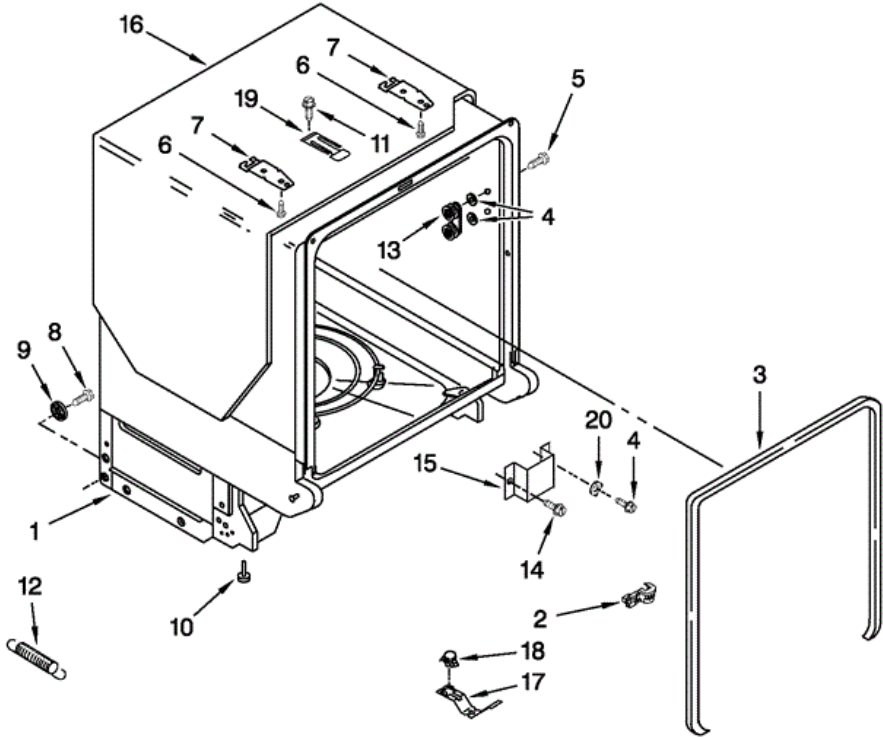

MDB4709AWS0 TUB AND FRAME