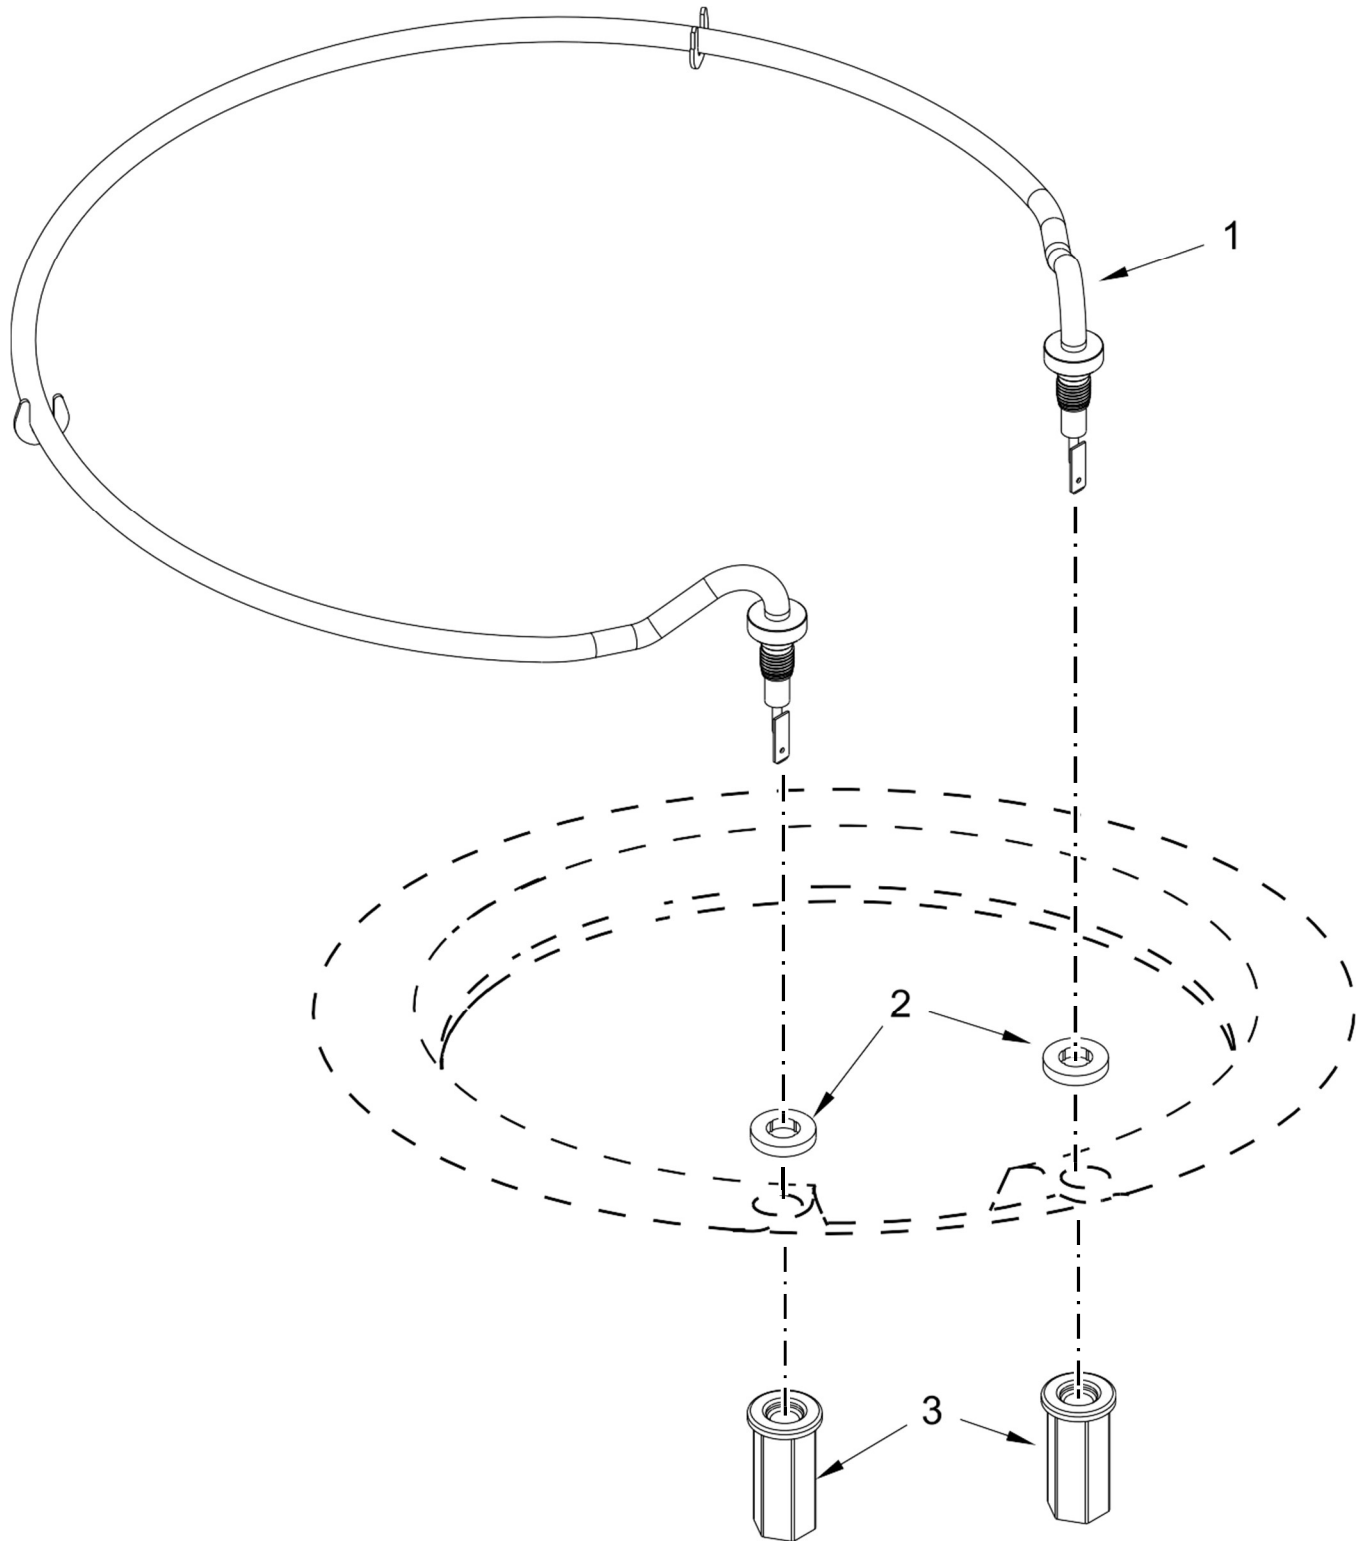

<u>Illus.</u> <u>No.</u>	<u>Part No.</u>	<u>Description</u>
1	W10696509	Heater Element Assembly
2	W10446558	Washer, Heater

<u>Illus.</u> <u>No.</u>	<u>Part No.</u>	<u>Description</u>
3	W10687139	Nut, Heater Element

NOTE: If heater element
is removed, it must be
replaced.