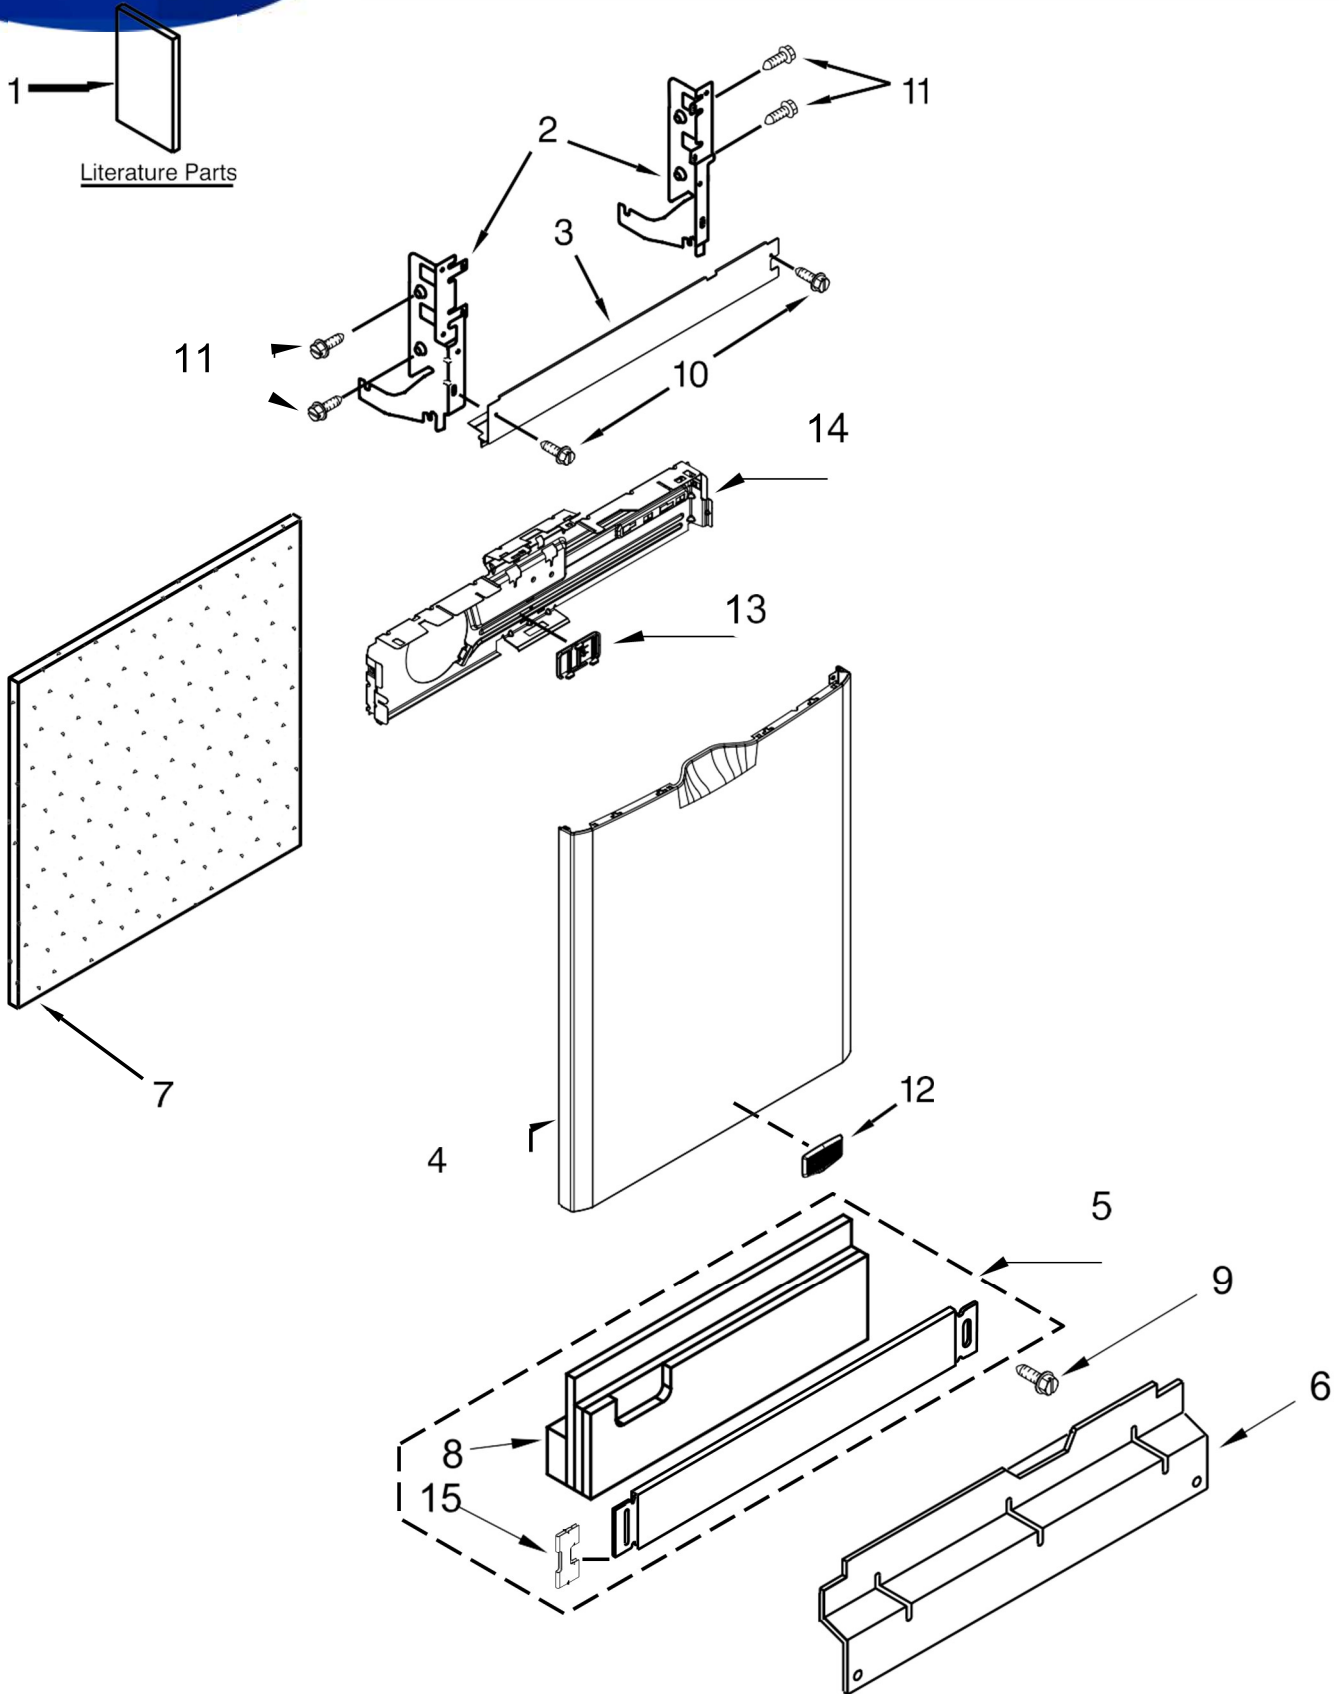

### **MODELS:**

MDB4949SDE1 (Black)  
MDB4949SDH1 (White)  
MDB4949SDM1 (Stainless)

<u>Illus. No.</u>	<u>Part No.</u>	<u>Description</u>
1		Literature Parts
	W10741197	Installation Instructions
	W10599490	Energy Guide
	W10599529	Use & Care Guide
	W10610054	Tech Sheet, English
	W10610057	Tech Sheet, French
2		Arm, Hinge
	8534854	Left Hand
	8534853	Right Hand
3	W10321448	Barrier, Vapor