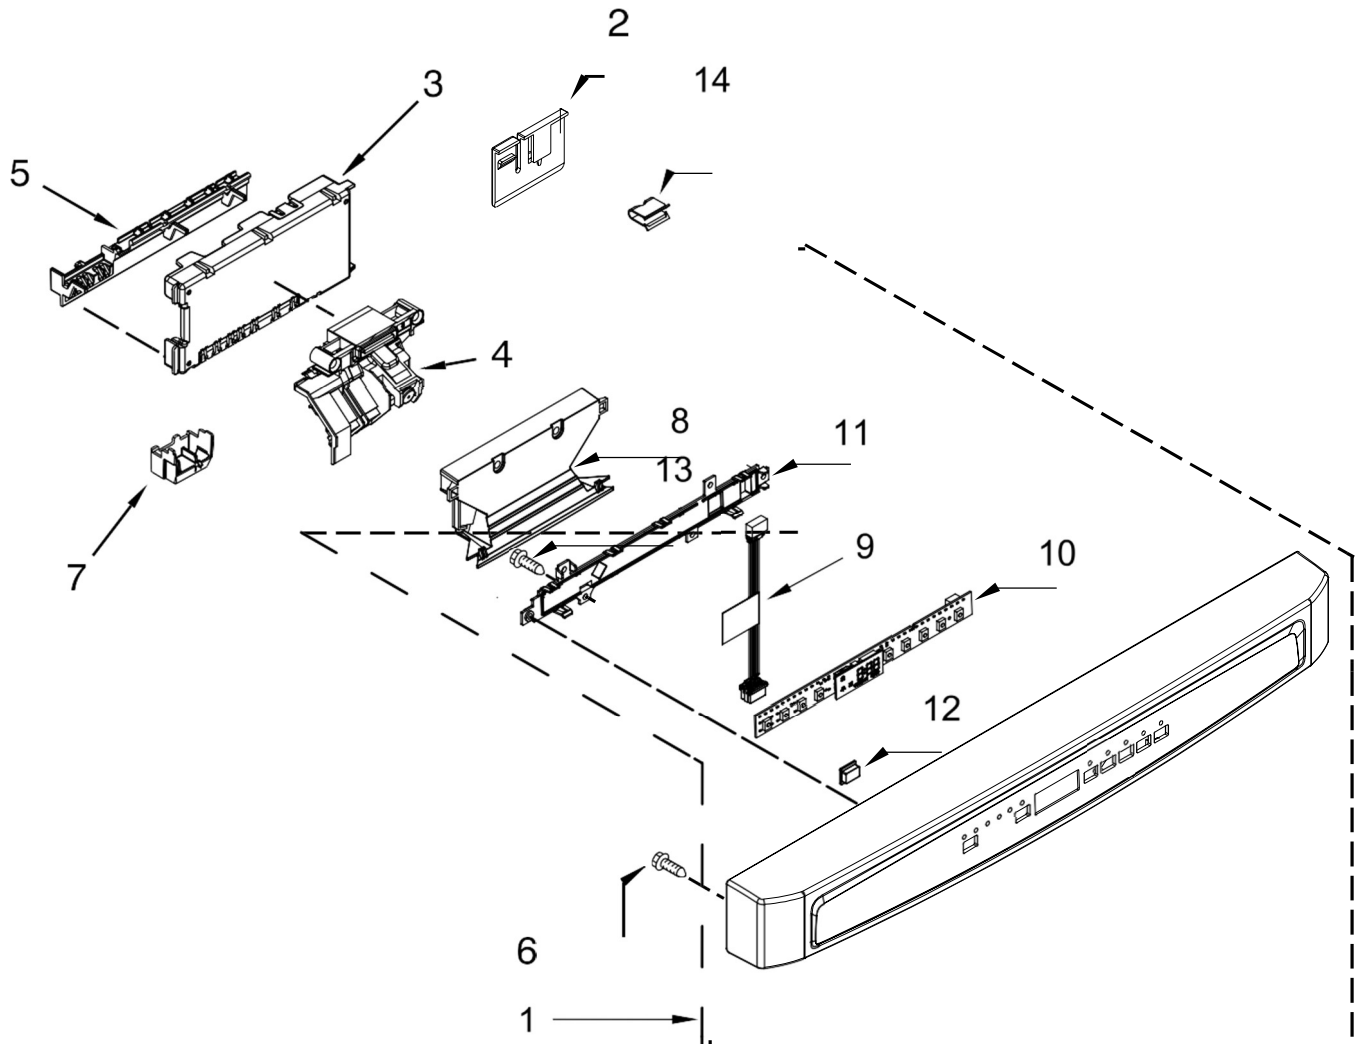

<u>Illus.</u> <u>No.</u>	<u>Part No.</u>	<u>Description</u>
1		Console Assembly
	W10562076	Black
	W10562077	White
	W10562079	Stainless
2	W10195237	Clip, Control
3	W10735803	Control, Electronic
4	W10653840	Latch Assembly (Includes Switch)

<u>Illus.</u> <u>No.</u>	<u>Part No.</u>	<u>Description</u>
5	W10194937	Brace, Connector
6	W10348409	Screw
7	W10756253	Box, Connector
8		Handle Pocket
	W10562087	Black
	W10562088	White
	W10562090	Grey
9	W10566903	Jumper, 4-Wire

<u>Illus.</u> <u>No.</u>	<u>Part No.</u>	<u>Description</u>
10	W10619840	User Interface
11	W10636690	Cover, User Interface
12		Button, Console
	W10613680	Black
	W10613681	White
	W10620464	Grey
13	W10348408	Screw
14	W10692204	Clip, Panel