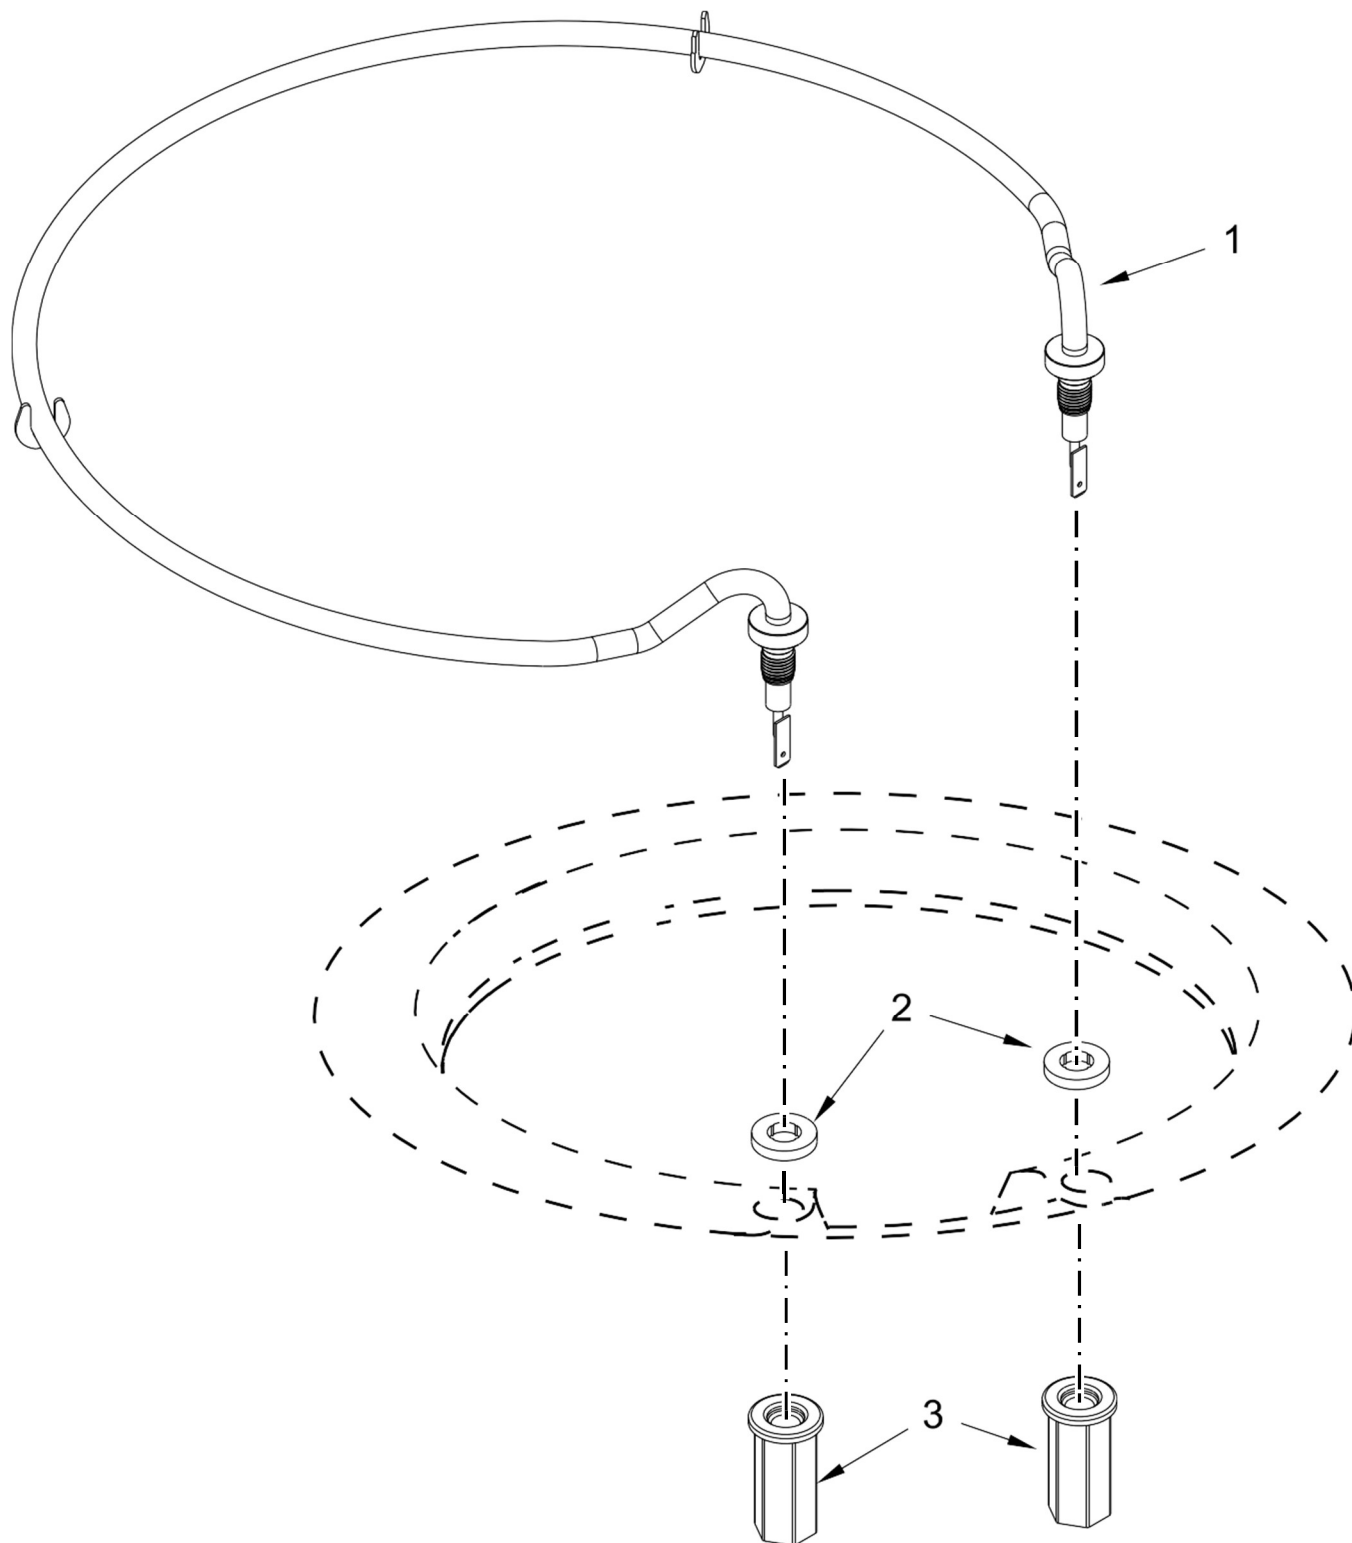

LAVAVAJILLAS MDB4949SDM1

<u>Illus.</u> <u>No.</u>	<u>Part No.</u>	<u>Description</u>
1	W10340745	Feed Tube Assembly (Includes Items 2 & 3)
2	W10327455	Sprayarm, Third Level

<u>Illus.</u> <u>No.</u>	<u>Part No.</u>	<u>Description</u>
3	3400918	Retainer
4	W10571949	Manifold

<u>Illus.</u> <u>No.</u>	<u>Part No.</u>	<u>Description</u>
5	W10605345	Sprayarm, Upper
6	W10195690	Bracket, Feed Tube