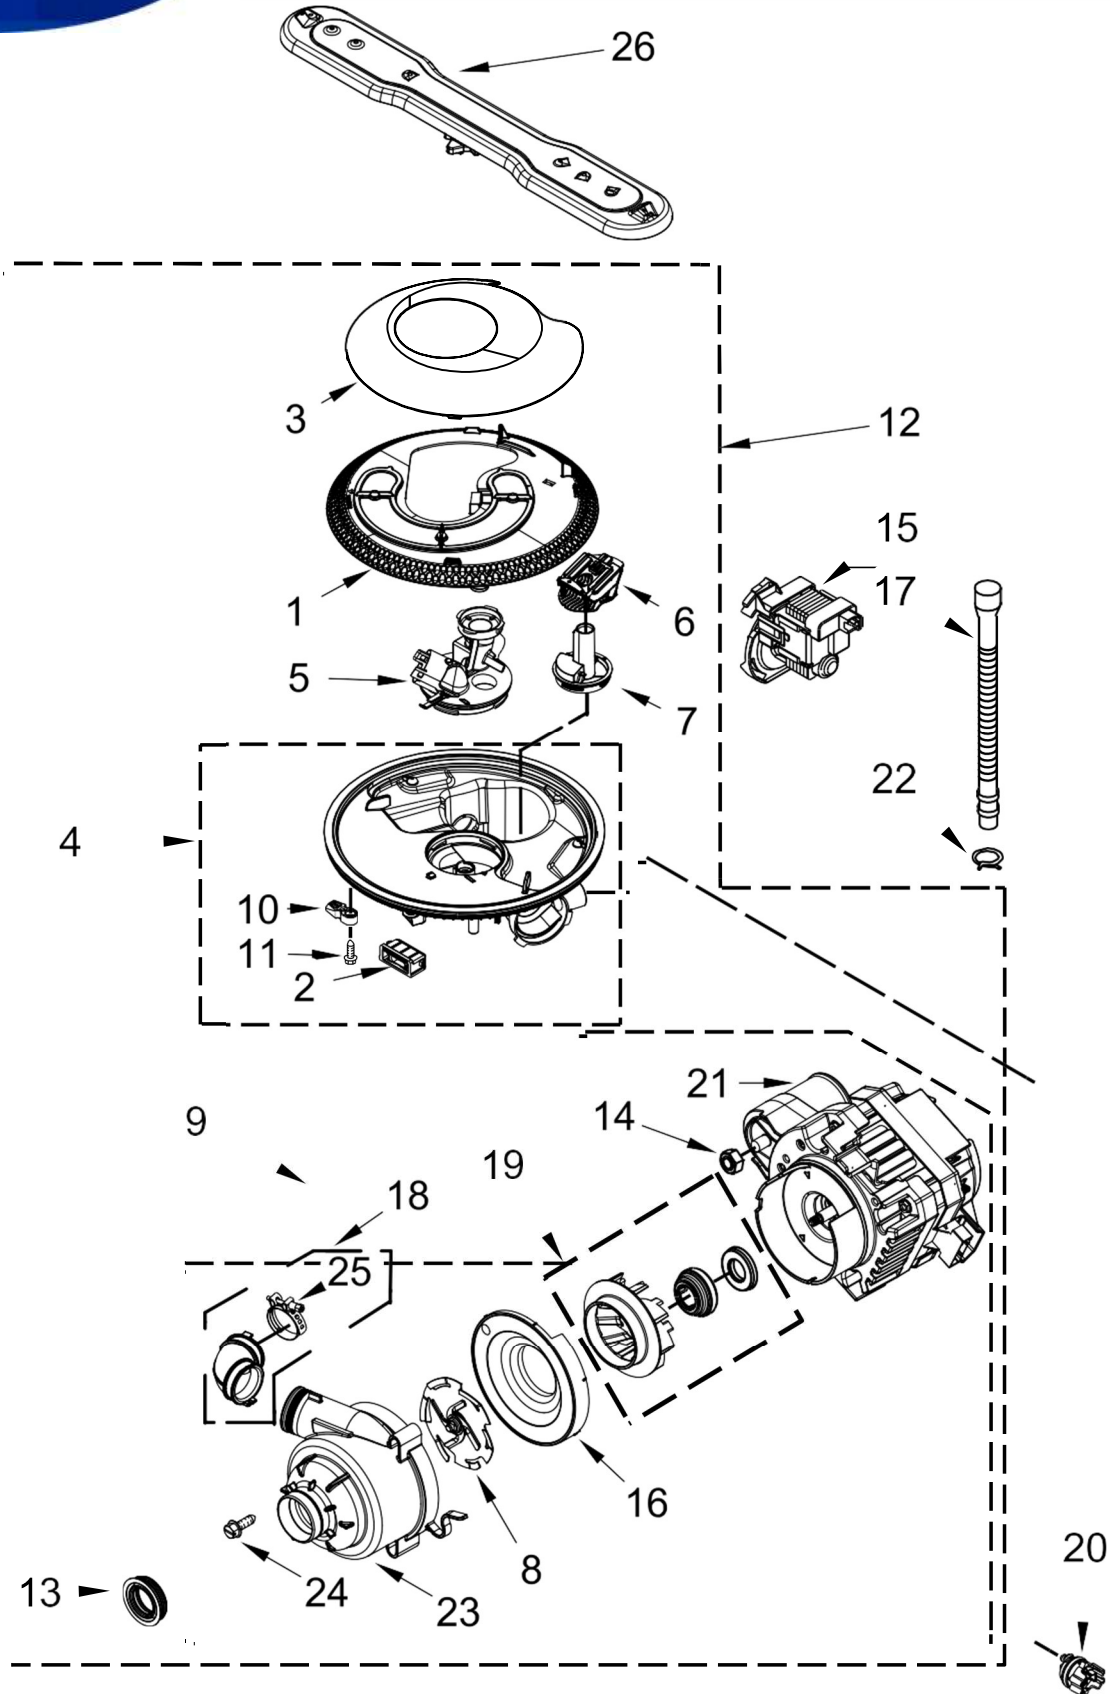

<u>Illus.</u> <u>No.</u>	<u>Part No.</u>	<u>Description</u>
1	W10591545	Accumulator Assembly
2	W10195086	Motor, Isolator
3	W10571942	Cover, Accumulator
4	W10482462	Sump With Seal (Also Order Items 13 & 18)
5	W10463892	Cover, Outlet
6	W10591547	Protector, Inlet
7	W10591540	Adapter, Drain
8	W10591562	Chopper Assembly

<u>Illus.</u> <u>No.</u>	<u>Part No.</u>	<u>Description</u>
9	W10591569	Motor Assembly (Also Order Item 13)
10	W10372113	Tab, Sump
11	W10348407	Screw
12	W10591570	Sump & Motor Assembly
13	W10538166	Grommet
14	8533949	Nut
15	W10348269	Pump, Drain
16	W10591561	Enclosure, Motor
17	8269144	Hose, Drain

<u>Illus.</u> <u>No.</u>	<u>Part No.</u>	<u>Description</u>
18	W10445975	Hose Assembly (Includes 2 Clamps)
19	W10591558	Impeller Assembly
20	W10705575	Indicator, Optical Wash
21	W10591575	Capacitor
22	370445	Clamp, Hose
23	W10618403	Housing, Pump
24	W10467002	Screw
25	W10169167	Clamp, Hose
26	W10605800	Sprayarm, Lower