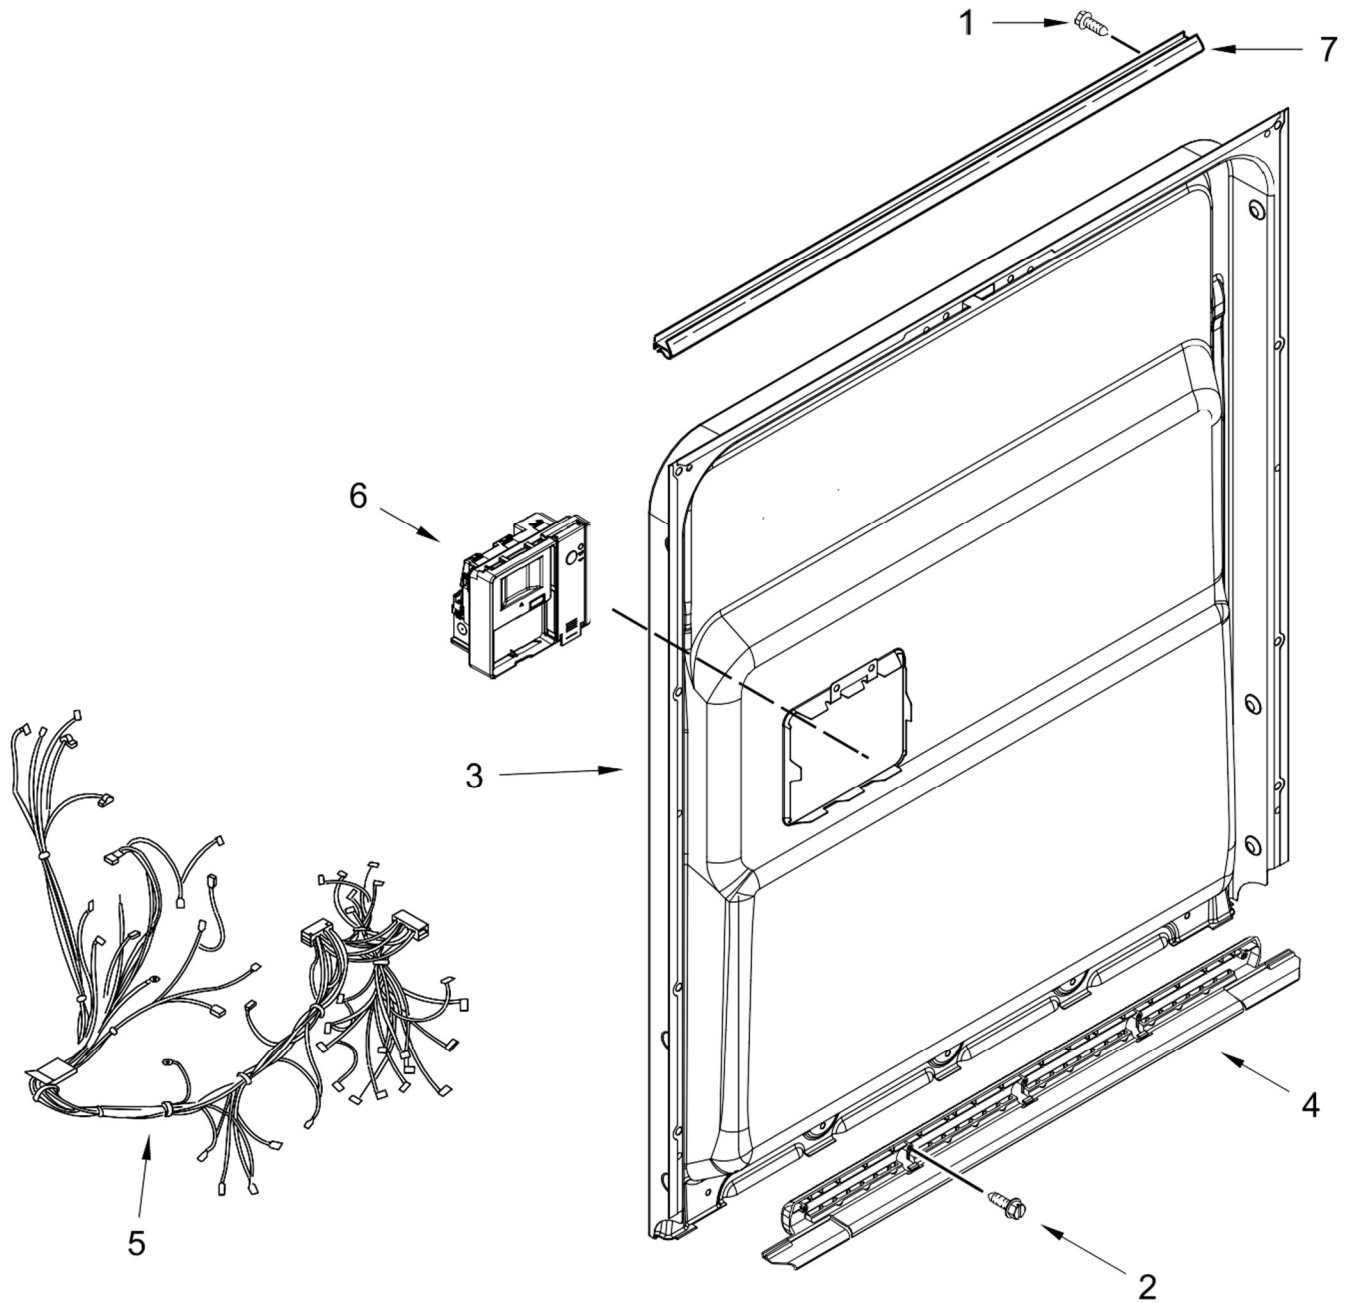

LAVAVAJILLAS MDB4949SHZ0