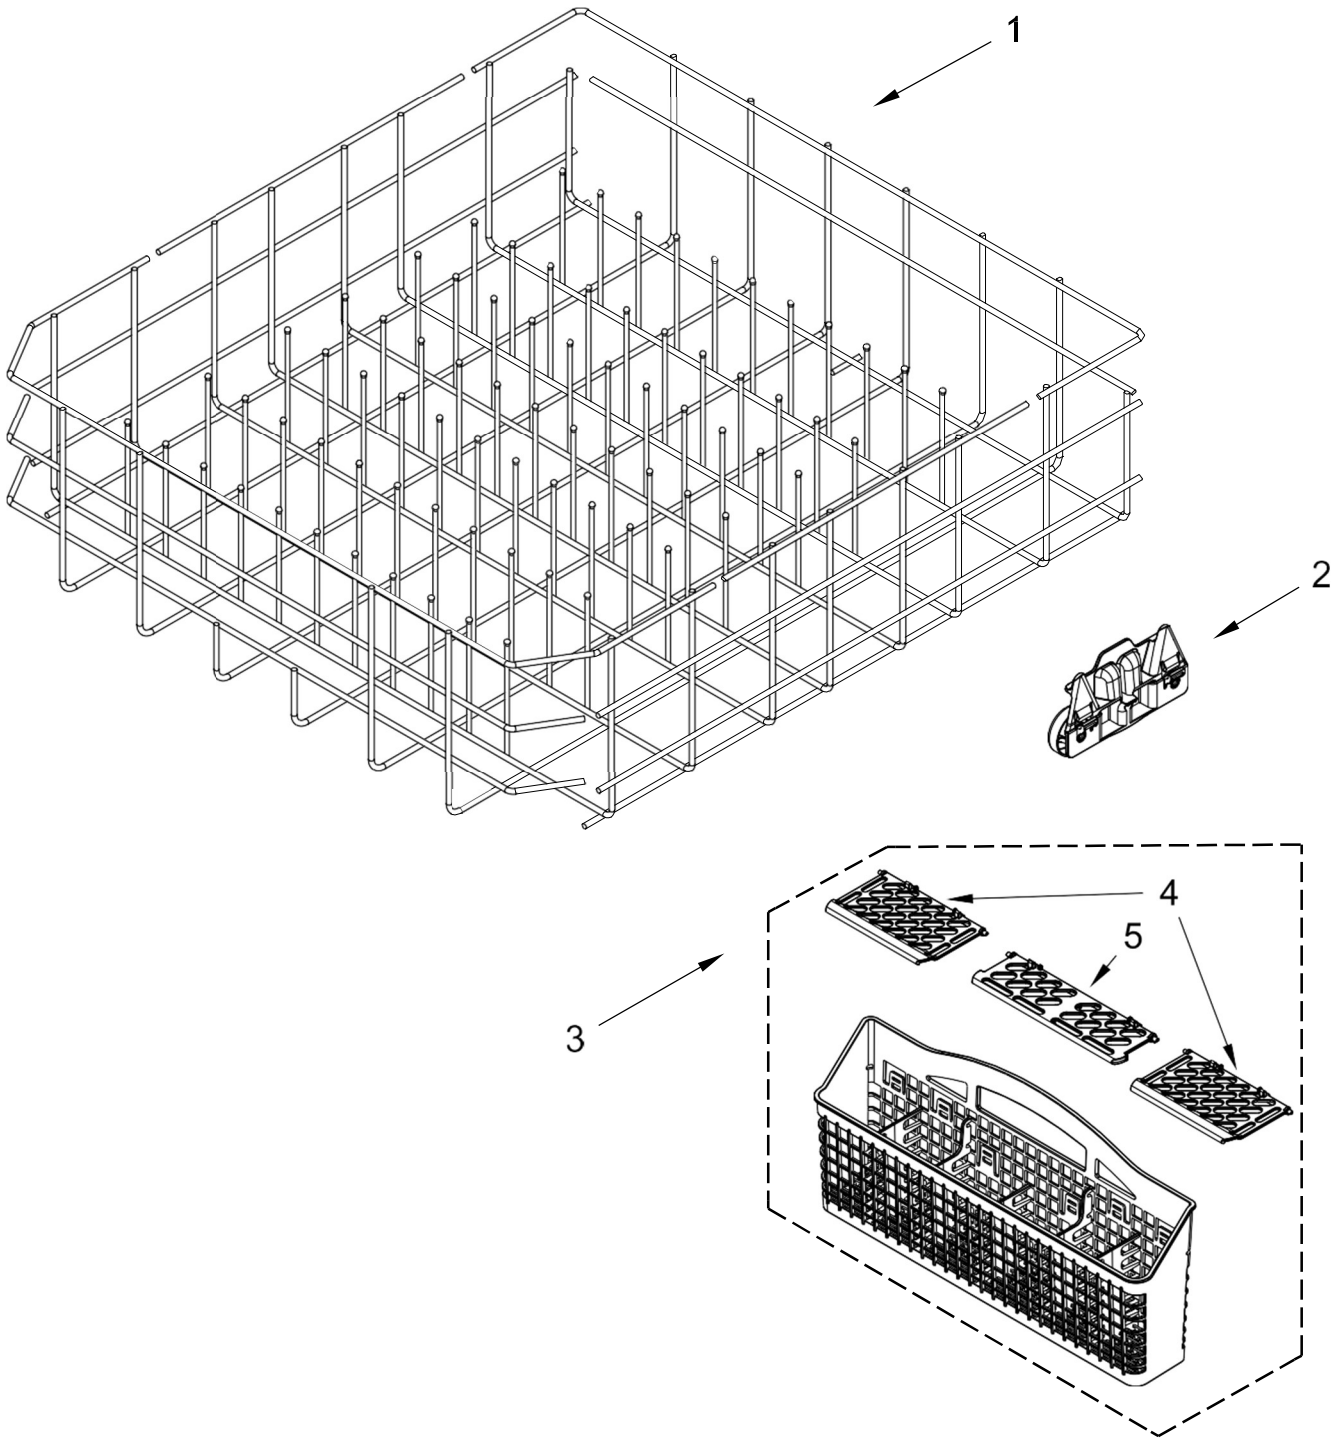

LAVAVAJILLAS MDB4949SHZ0