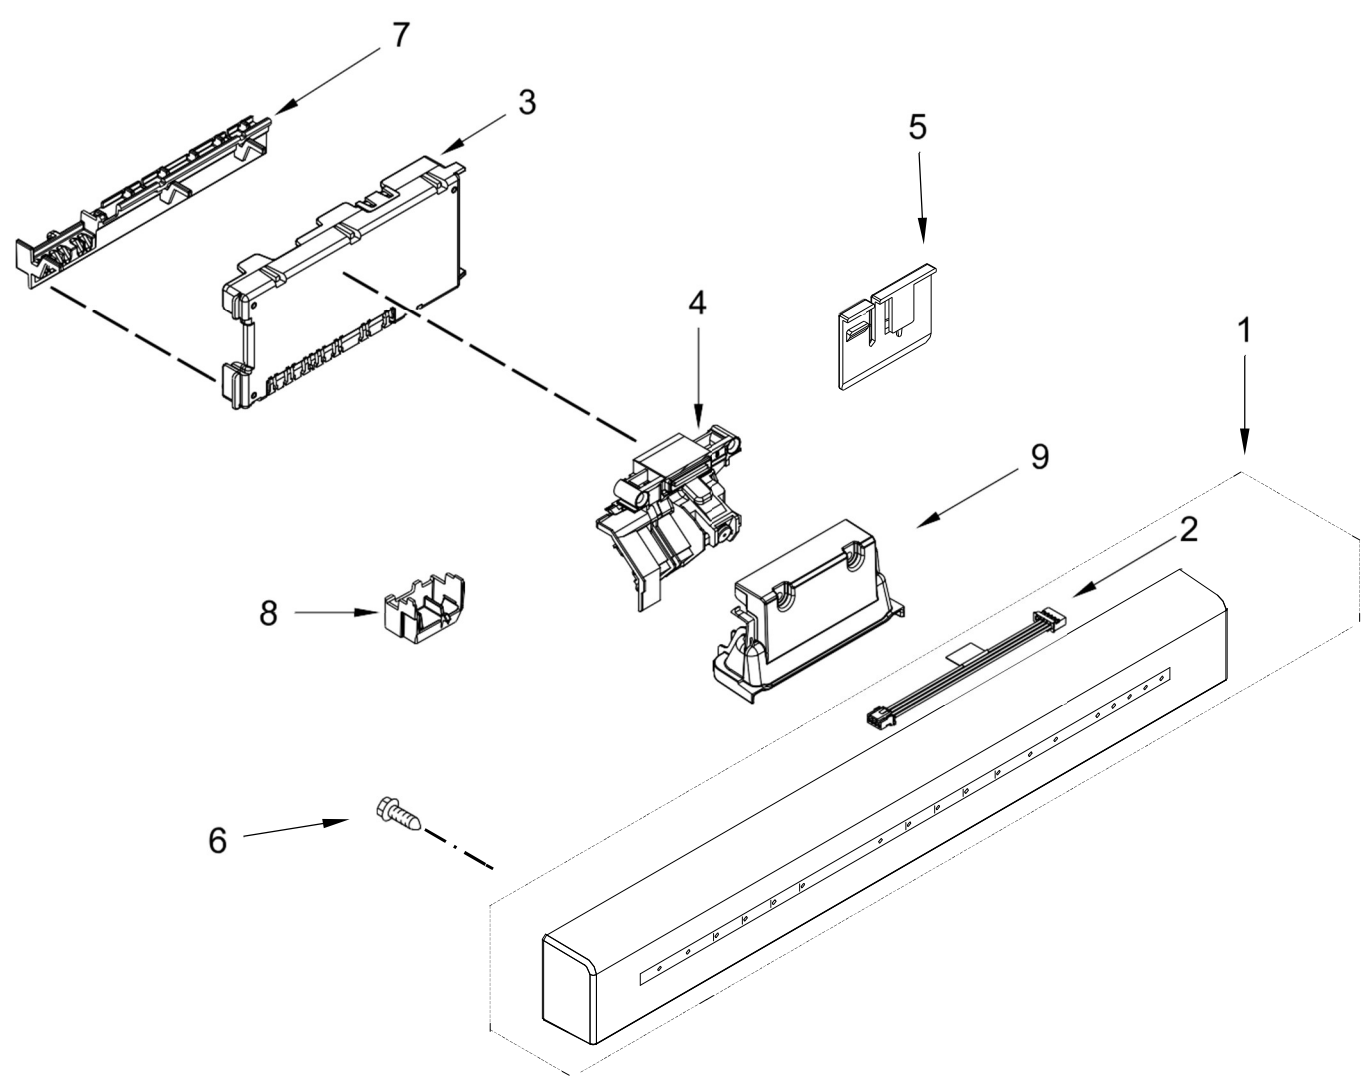

LAVAVAJILLAS MDB4949SHZ0