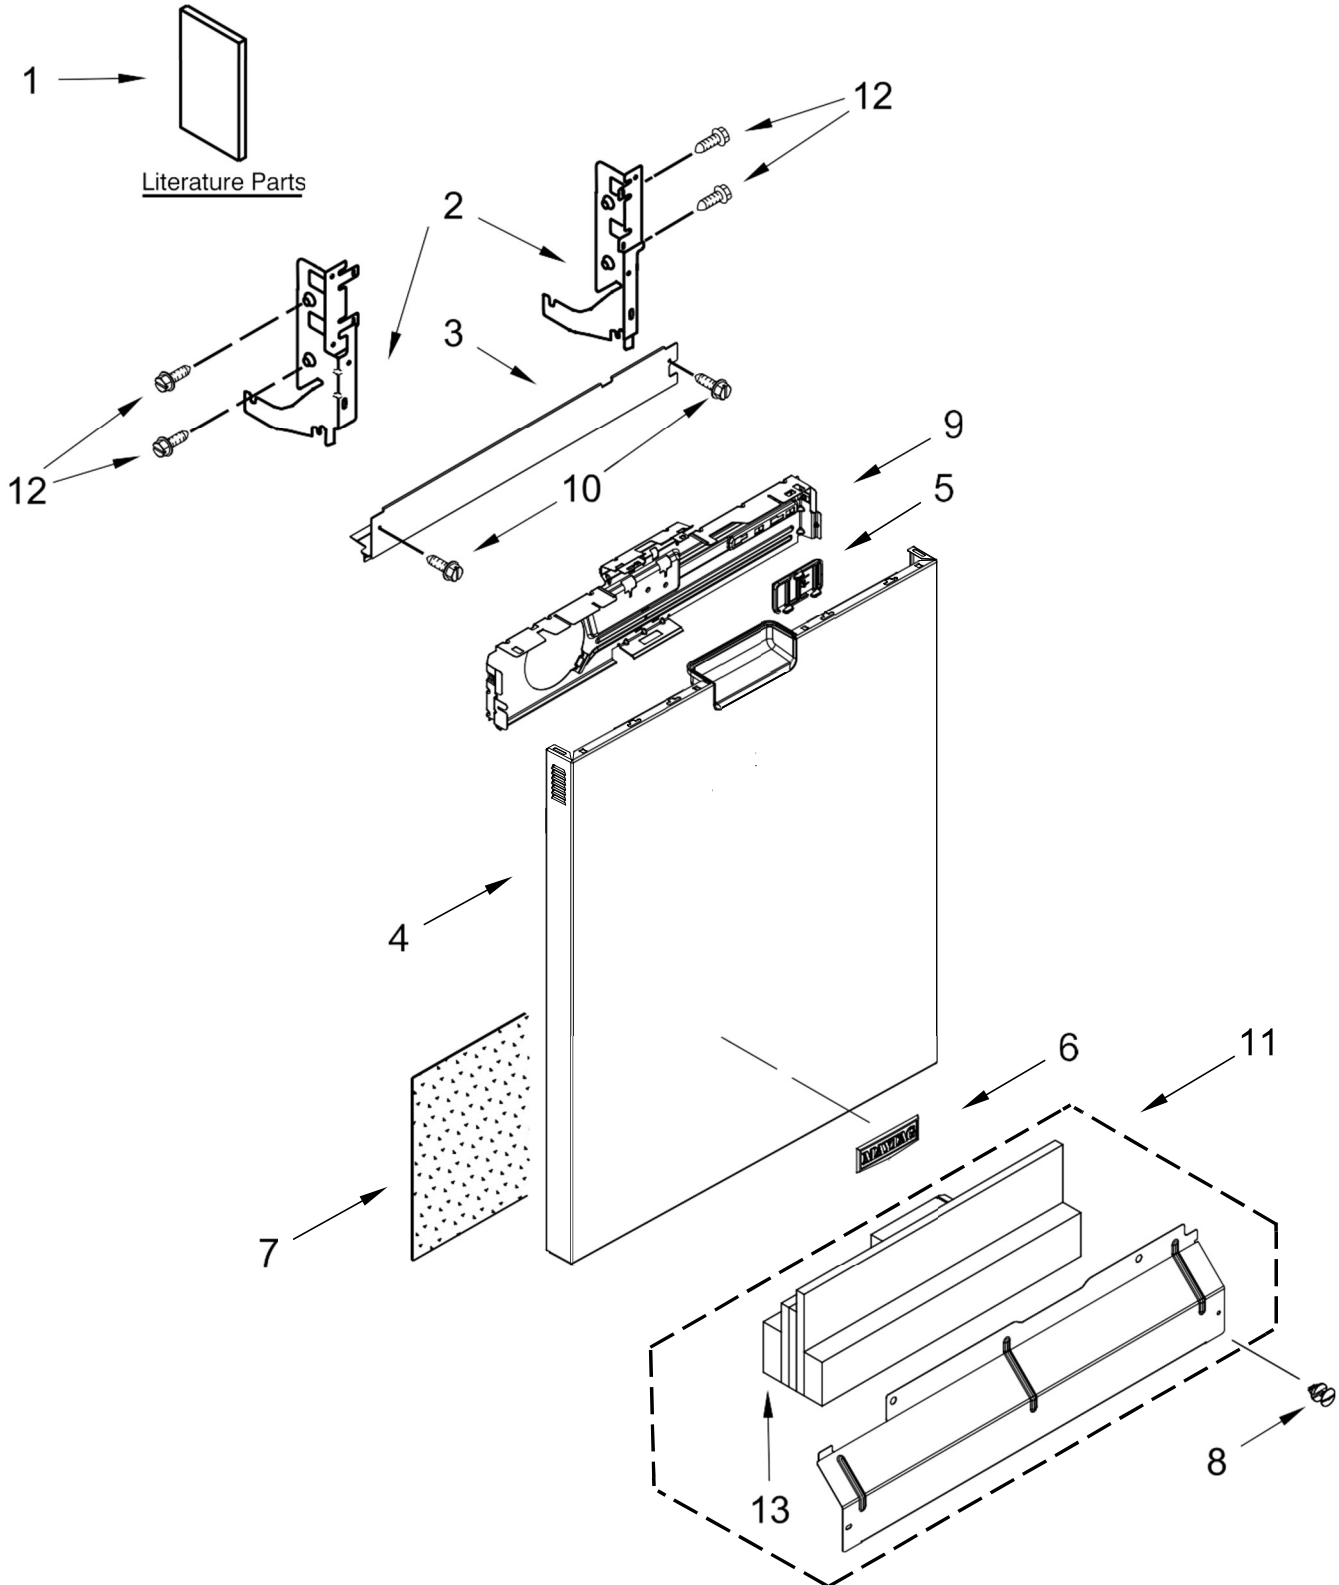

LAVAVAJILLAS MDB4949SHZ0