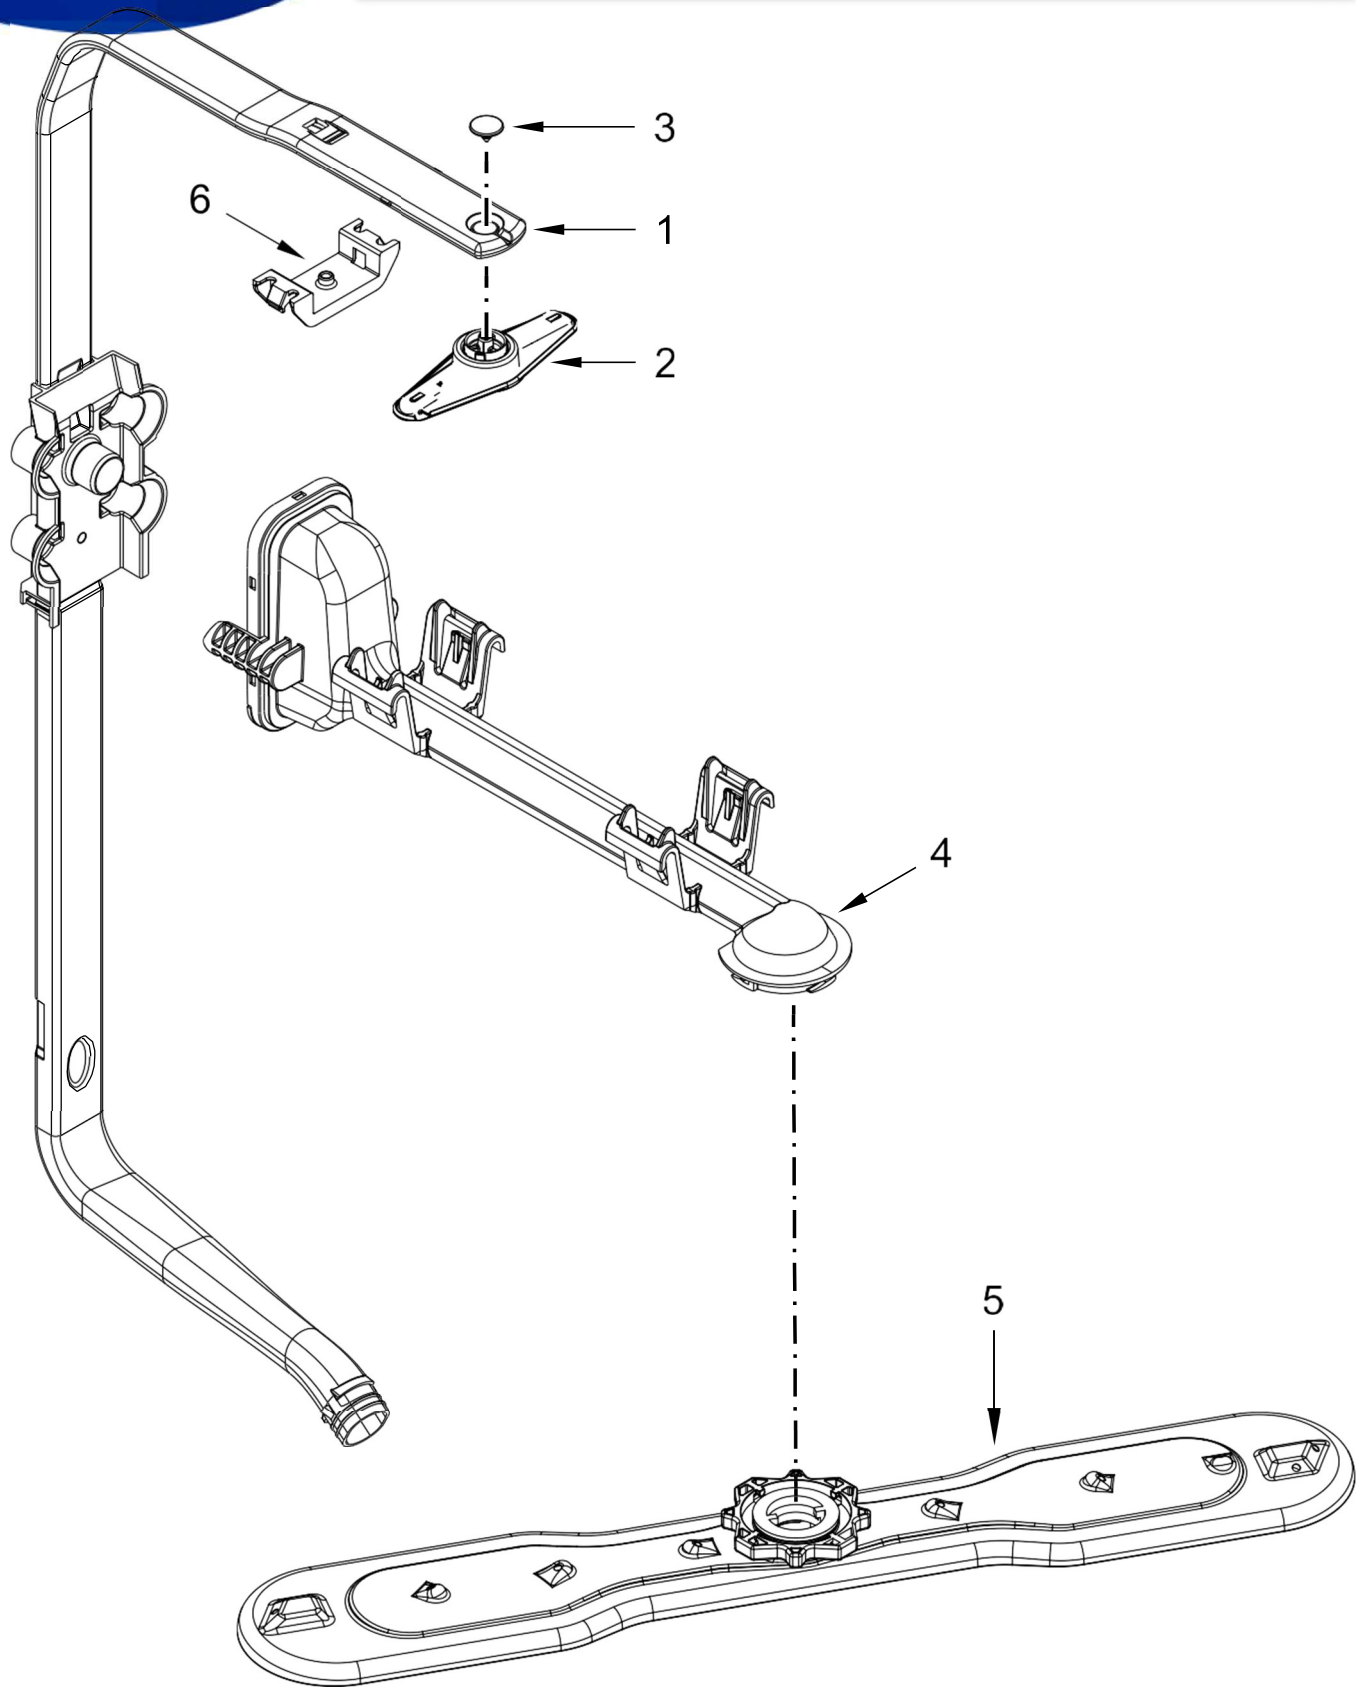

LAVAVAJILLAS MDB4949SHZ0