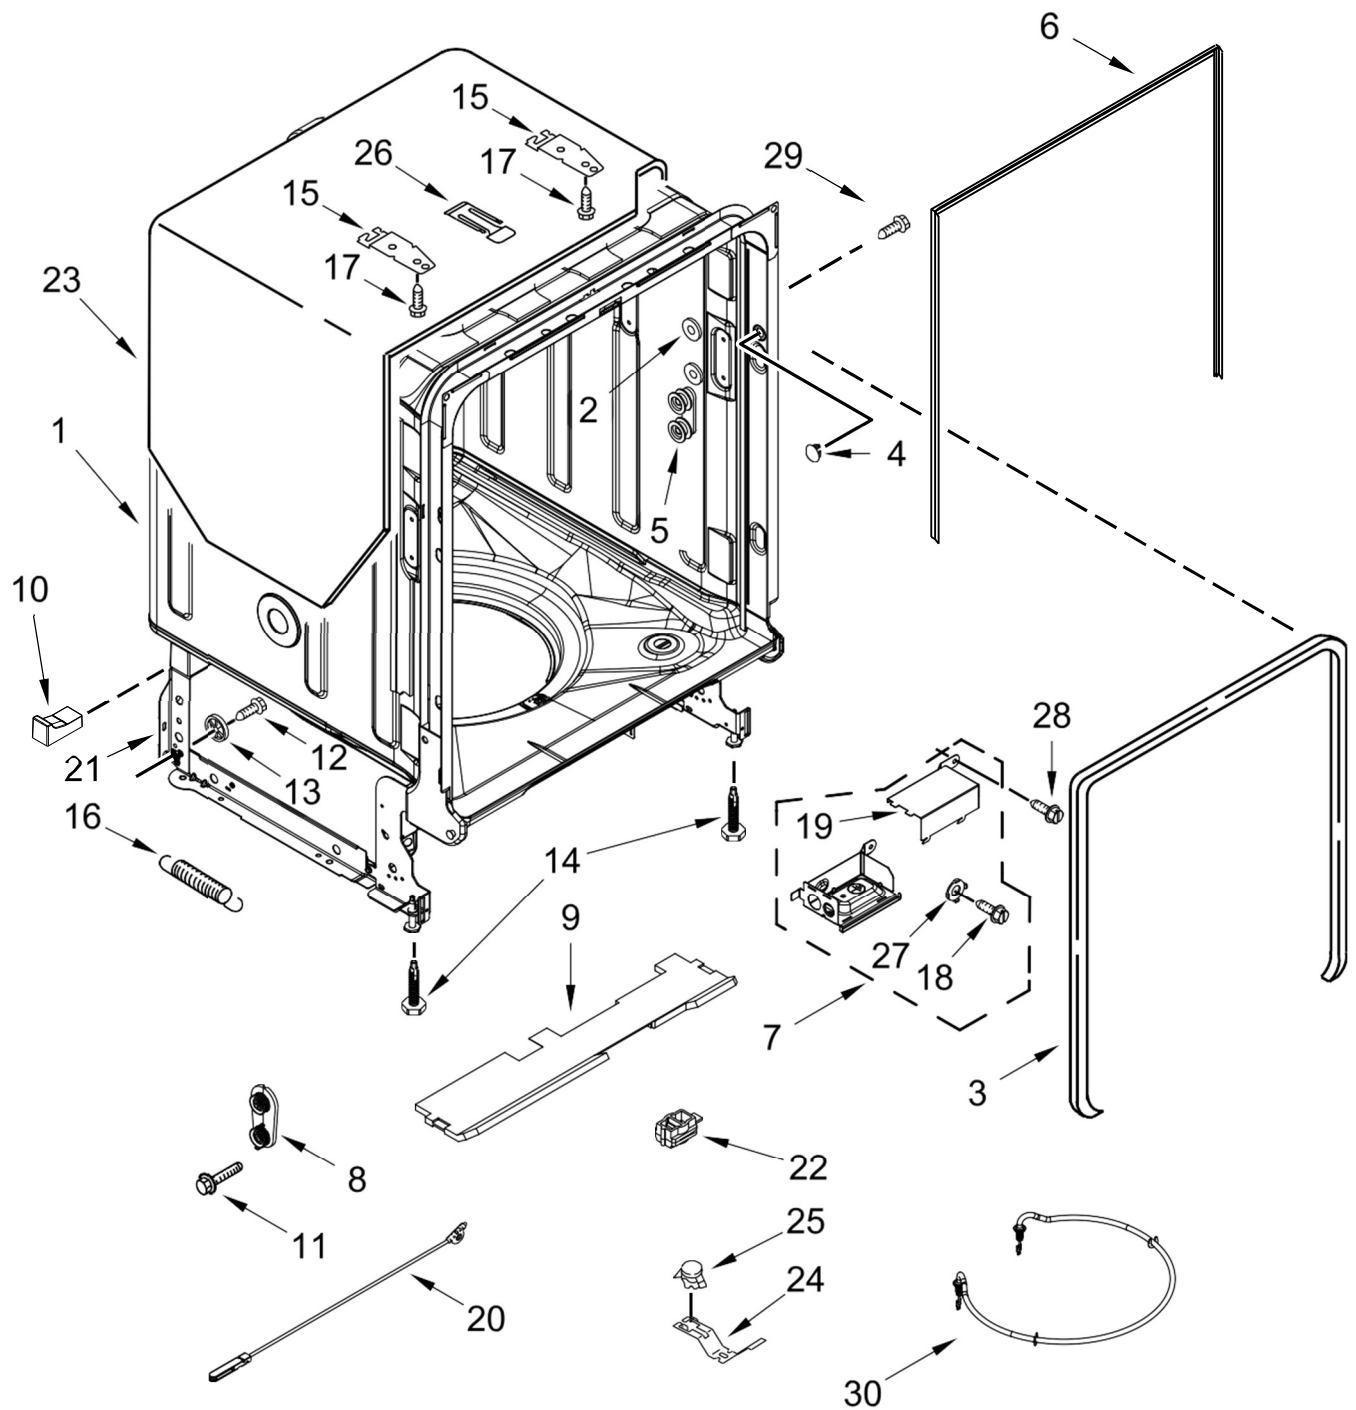

LAVAVAJILLAS MDB4949SHZ0