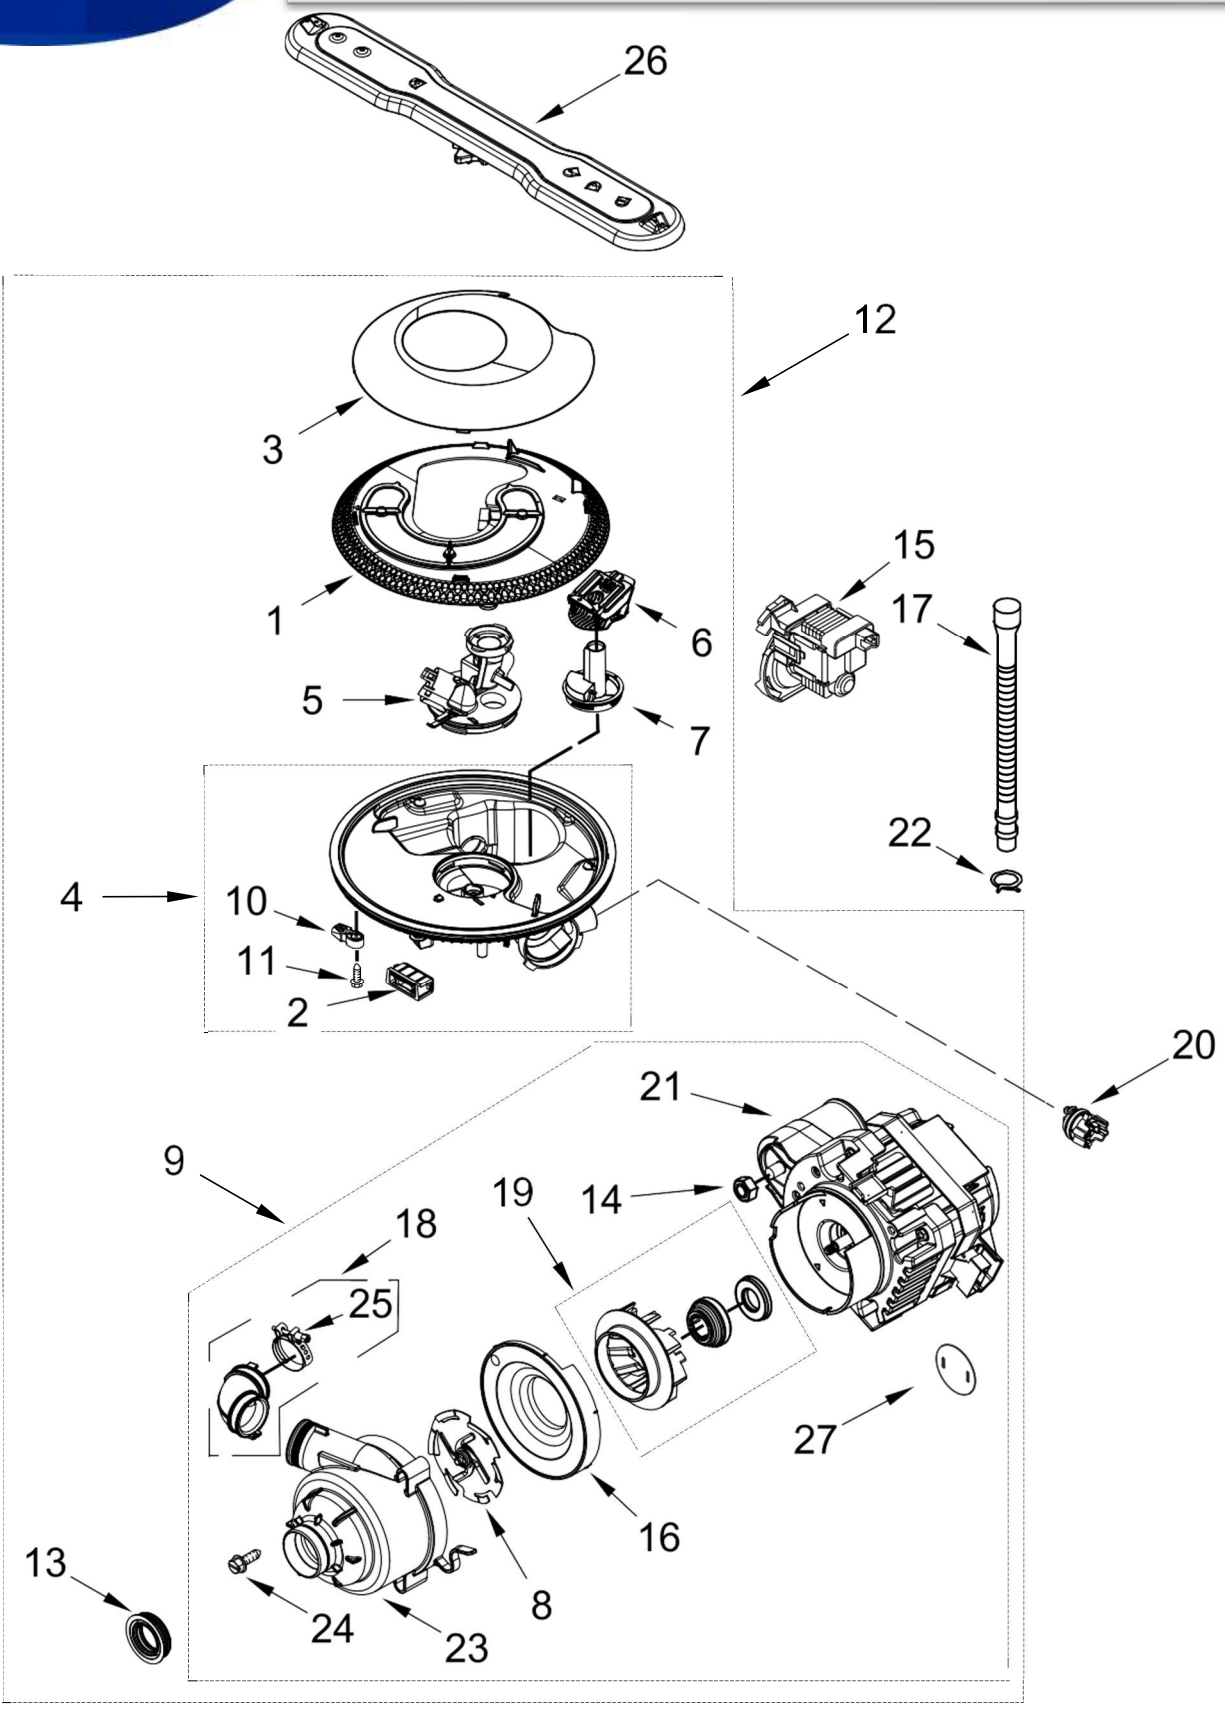

LAVAVAJILLAS MDB4949SHZ0