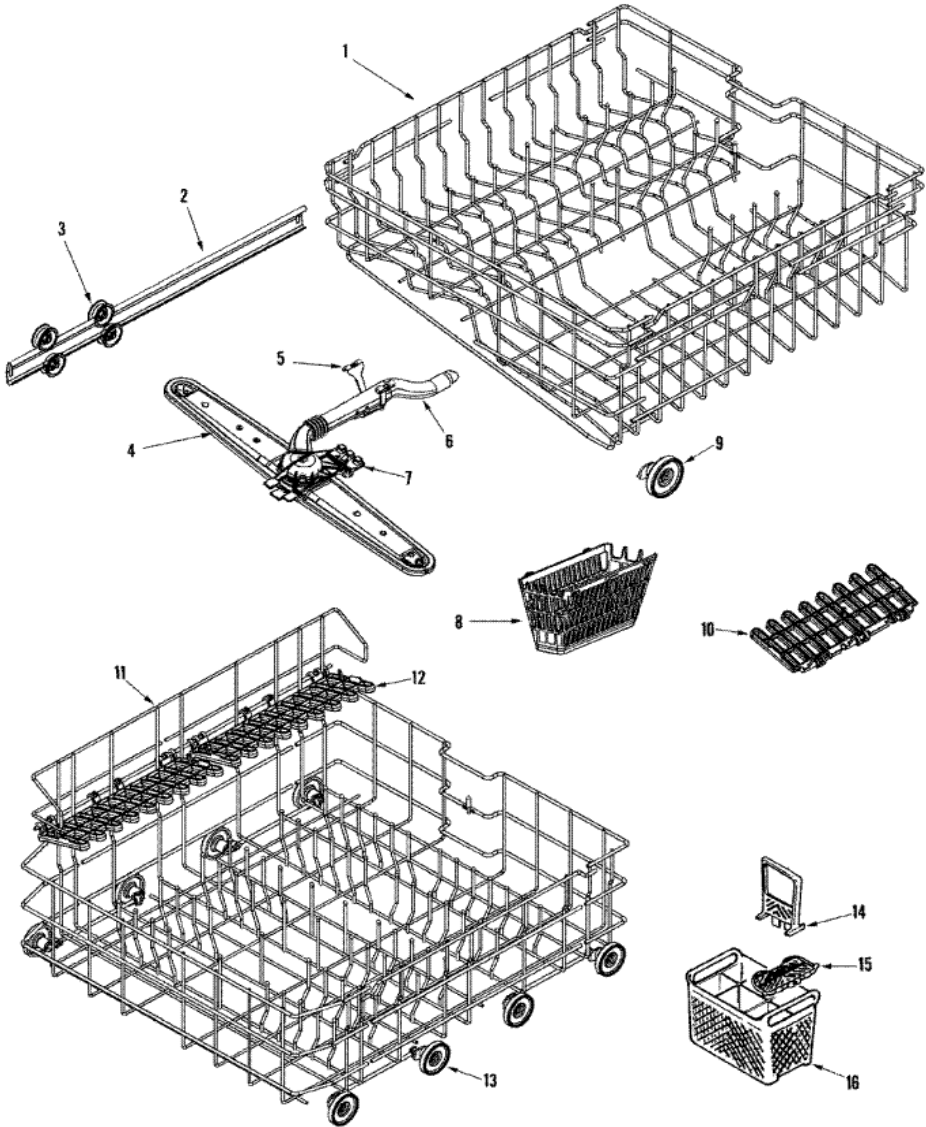

MDB560AWW CONTROL PANEL

MDB5600AWW CONTROL PANEL

1	912615	SCREW, No.8X1/2 HEX WASHER HEAD (S/P)
1	Y99002779	PANEL, CONTROL (WHT) (S/P)
2	99003222	VENT SEAL, CONTROL PANEL (S/P)
3	99002579	HANDLE, LATCH (WHT) (S/P)
4	99002751	SWITCH, DOOR (S/P)
5	99003347	LATCH ASSEMBLY
6	912615	SCREW, No.8X1/2 HEX WASHER HEAD (S/P)
6	99002576	HOUSING, BOARD (BASE) (S/P)
7	99003160	BOARD, CONTROL (S/P)
7	12002709	BOARD, CONTROL
8	912615	SCREW, No.8X1/2 HEX WASHER HEAD (S/P)
8	99002575	HOUSING, BOARD (TOP) (S/P)
9	99002581	DESCONTINUADO
9	99002845	WIRE HARNESS, MICROPROCESSOR (S/P)
9	99002986	WIRE HARNESS, MICROPROCESSOR (S/P)

MDB560AWW TRACK & RACK ASSEMBLY

MDB5600AWW TRACK & RACK ASSEMBLY

1	99002017	CAP, RACK (LIGHT GRAY) (S/P)
1	99002615	RACK ASSEMBLY (UPR) (S/P)
1	99003018	RACK ASSEMBLY (UPR) (S/P)
2	99002621	TRACK, RACK (S/P)
2	99003475	STOP, RACK (GRAY) (S/P)
3	99002947	WHEEL, TUB (S/P)
3	99002343	SHAFT, TUB WHEEL (S/P)
3	Y912798	WASHER, TUB WHEEL (S/P)
4	99002740	SCREW, TRUSS HEAD (10-18X.75) (S/P)
4	99002624	ARM, WASH (UPR) (S/P)
5	99002945	CLIP, UPR WASH MANIFOLD (BACK) (S/P)
6	99002679	WASH MANIFOLD ASSY (UPR) (S/P)
7	99002669	CLIP, UPR WASH MANIFOLD (FRT) (S/P)
8	99002620	BASKET, AUXILLARY (BLUE) (S/P)
9	99002781	WHEEL ASSEMBLY (UPR) (S/P)
10	99002671	SHELF, CUP (UPR) (S/P)
11	99002017	CAP, RACK (LIGHT GRAY) (S/P)
11	12002181	DESCONTINUADO
11	99002964	RACK ASSEMBLY (LWR) (S/P)
12	99002672	SHELF, CUP (LWR) (S/P)
13	99002780	WHEEL ASSEMBLY (LWR) (S/P)
14	99002619	HANDLE, SILVERWARE BASKET (S/P)
15	99002618	COVER, SILVERWARE BASKET (S/P)
16	99002617	BASKET, SILVERWARE (W/COVER) (S/P)