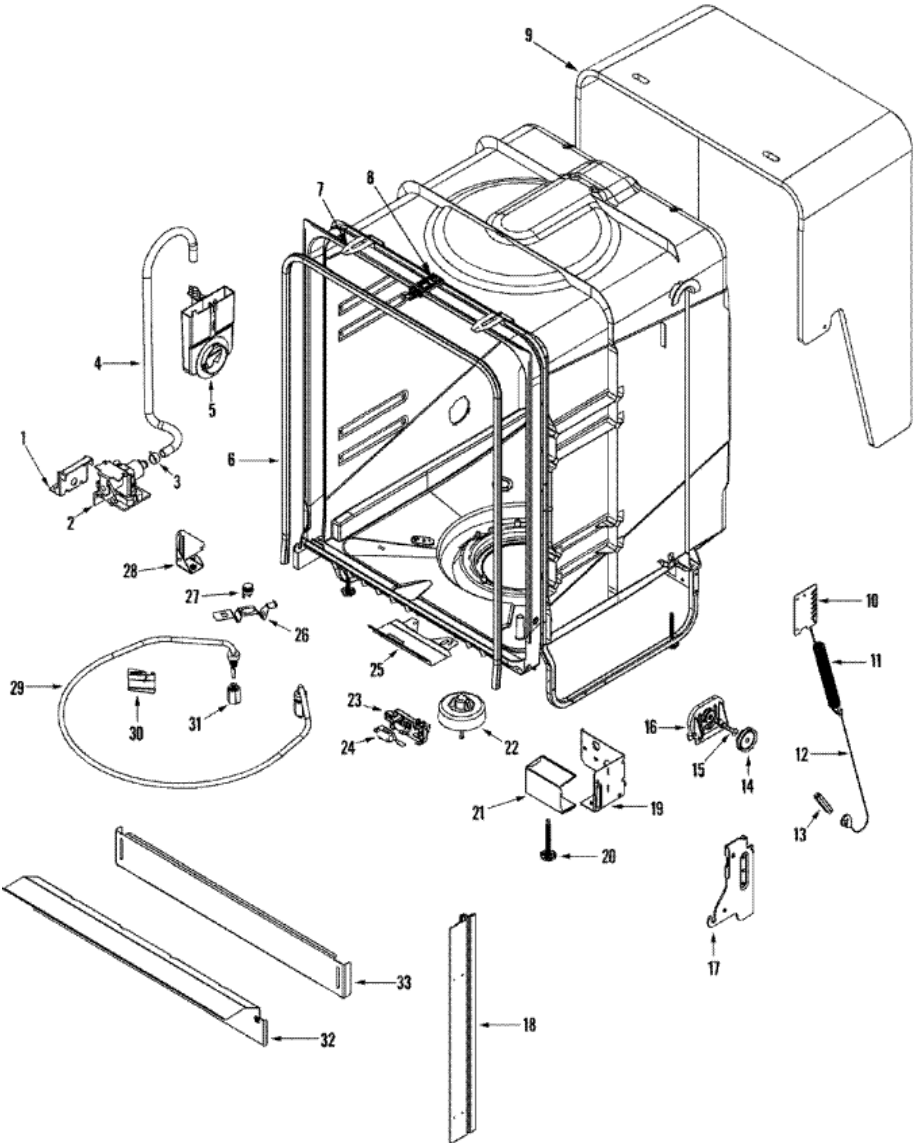

MDB5600AWW TUB