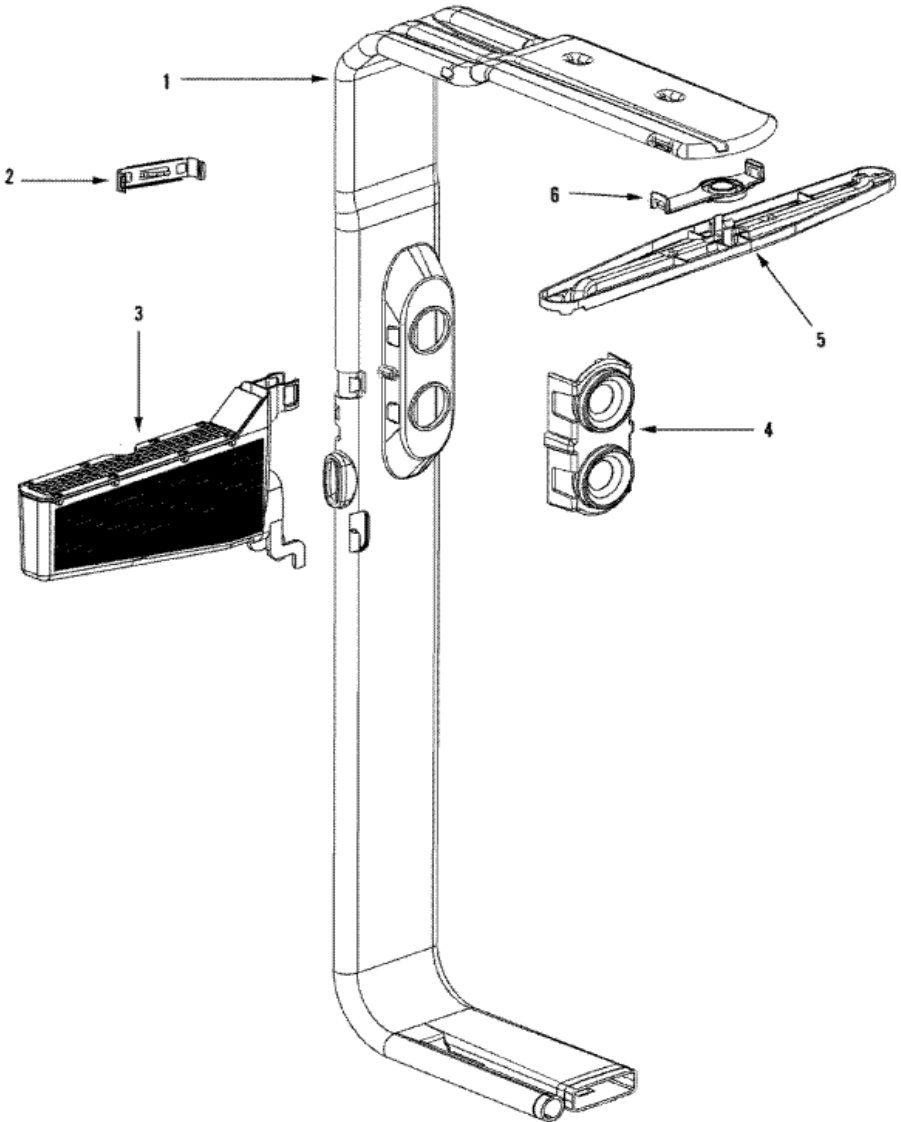

19	99002637	BRACKET, JUNCTION BOX SUPPORT (S/P)
19	99002601	SCREW 10-32X.400 (T-20 HEAD) (S/P)
20	99002635	LEG, LEVELING (S/P)
21	912365	SCREW (S/P)
21	99002638	COVER, JUNCTION BOX (S/P)
22	99003080	FLOAT (S/P)
23	99002749	SCREW, STEEL HEX HD PLASITE (S/P)
23	99002943	PLATE, SWITCH MOUNTING (S/P)
24	99002631	SWITCH, FLOAT (S/P)
25	99002749	SCREW, STEEL HEX HD PLASITE (S/P)
25	99002862	CLIP, WIRE (S/P)
25	99002858	CLIP, TINNERMAN (S/P)
25	99002855	CLAMP, HARNESS (S/P)
25	99002862	SHIELD, TUB (S/P)
26	99002634	CLIP, THERMOSTAT (S/P)
27	99002633	THERMOSTAT, LIMITING (S/P)
28	99002636	BRACKET, SUPPORT (LT) (S/P)
28	99002601	SCREW 10-32X.400 (T-20 HEAD) (S/P)
29	99002971	HEATER (S/P)
29	99002973	GASKET, HEATER (S/P)
30	99002626	BRACKET, HEATER SUPPORT (S/P)
31	99003771	NUT, HEATER (S/P)
31	Y913079	O-RING, HEATER (S/P)
31	99002627	NUT, HEATER (S/P)
32	99002860	SUPPORT, FRONT (W/SEALS)(WHT) (S/P)
32	99001194	SCREW, ACCESS PANEL (S/P)
33	99001194	SCREW, ACCESS PANEL (S/P)
33	99002766	PANEL, TOE (W/DAMPER-WHT) (S/P)

**MDB560AWW WATER DISTRIBUTION
ASSEMBLY**