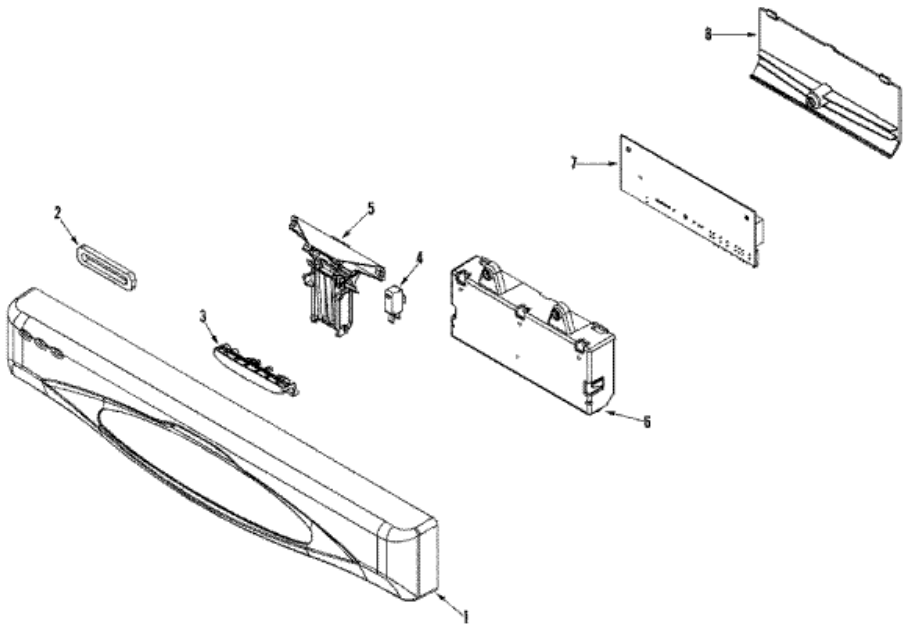

MDB560AWW CONTROL PANEL

MDB5600AWW CONTROL PANEL

1	912615	SCREW, No.8X1/2 HEX WASHER HEAD (S/P)
1	Y99002779	PANEL, CONTROL (WHT) (S/P)
2	99003222	VENT SEAL, CONTROL PANEL (S/P)
3	99002579	HANDLE, LATCH (WHT) (S/P)
4	99002751	SWITCH, DOOR (S/P)
5	99003347	LATCH ASSEMBLY
6	912615	SCREW, No.8X1/2 HEX WASHER HEAD (S/P)
6	99002576	HOUSING, BOARD (BASE) (S/P)
7	99003160	BOARD, CONTROL (S/P)
7	12002709	BOARD, CONTROL
8	912615	SCREW, No.8X1/2 HEX WASHER HEAD (S/P)
8	99002575	HOUSING, BOARD (TOP) (S/P)
9	99002581	DESCONTINUADO
9	99002845	WIRE HARNESS, MICROPROCESSOR (S/P)
9	99002986	WIRE HARNESS, MICROPROCESSOR (S/P)

MDB5600AWW DOOR

MDB5600AWW DOOR

1	99002770	PANEL, DECO (W/DAMPER-WHT) (S/P)
2	99002673	VENT HOUSING ASSEMBLY (S/P)
3	99002604	DESCONTINUADO
4	99001075	SCREW (S/P)
4	99002929	BRACKET, HINGE (LT) (S/P)
4	99002930	BRACKET, HINGE (RT) (S/P)
5	Y99002587	INSULATION, DOOR (S/P)
6	903233	FOAM STRIP, INSULATION (S/P)
7	99002756	PUSHNUT, STAINLESS (S/P)
7	99002589	SEAL, DOOR (BTM) (S/P)
8	99002970	DOOR, INNER (W/DAMPER) (S/P)
8	Y912620	SCREW (S/P)
8	12002179	DOOR, INNER (W/DAMPER) (S/P)
9	99003316	BRACKET, DISPENSER MOUNTING (S/P)
9	912615	SCREW, NO.8X1/2 HEX WASHER HEAD (S/P)
10	99002270	SEAL, BASE (S/P)
11	99003317	RINSE AID/DETERGENT DISPENSER (S/P)
12	99002614	KNOB, RINSE AID (W/O-RING) (S/P)
13	99002186	SEAL, DOOR VENT (S/P)
14	99002590	BEZEL, DOOR VENT (S/P)
15	99002586	REINFORCEMENT, INNER DOOR (S/P)
15	Y912620	SCREW (S/P)