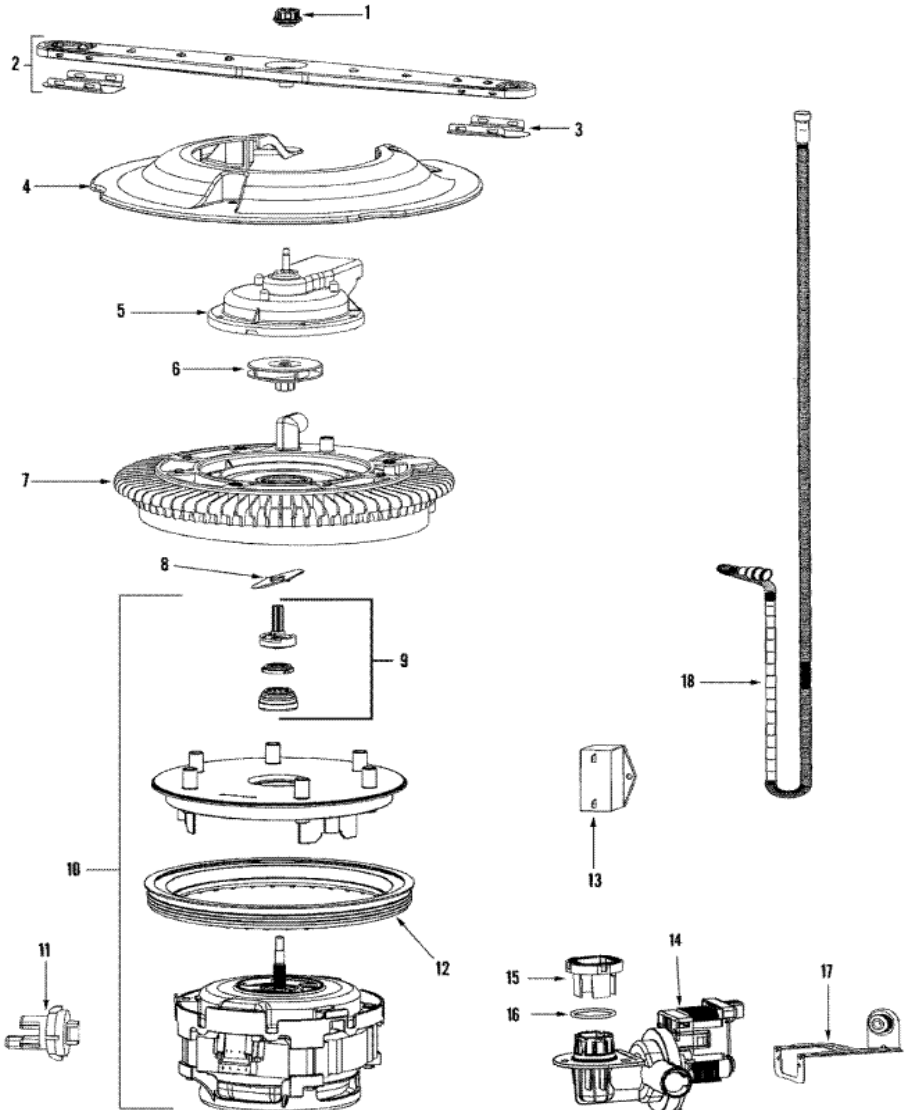

Distribuidor Autorizado

SurteRápido.com

Venta de Refacciones
Electrodomesticas

MDB560AWW PUMP & MOTOR