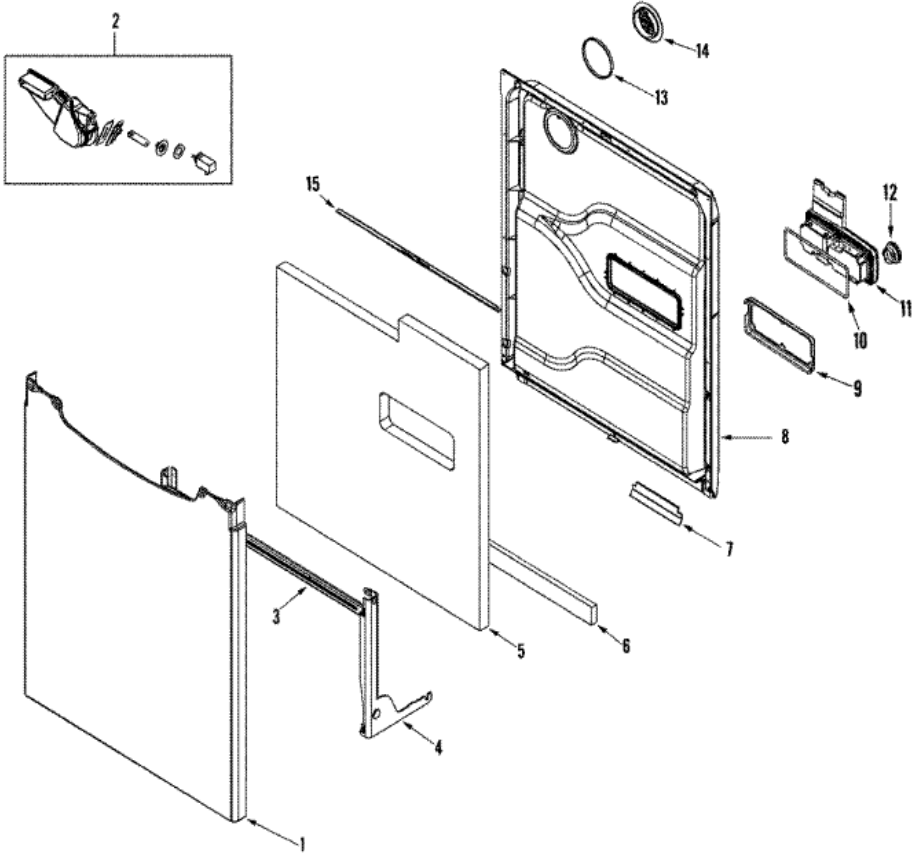

MDB560AWW CONTROL PANEL

MDB5600AWW CONTROL PANEL

1	912615	SCREW, No.8X1/2 HEX WASHER HEAD (S/P)
1	Y99002779	PANEL, CONTROL (WHT) (S/P)
2	99003222	VENT SEAL, CONTROL PANEL (S/P)
3	99002579	HANDLE, LATCH (WHT) (S/P)
4	99002751	SWITCH, DOOR (S/P)
5	99003347	LATCH ASSEMBLY
6	912615	SCREW, No.8X1/2 HEX WASHER HEAD (S/P)
6	99002576	HOUSING, BOARD (BASE) (S/P)
7	99003160	BOARD, CONTROL (S/P)
7	12002709	BOARD, CONTROL
8	912615	SCREW, No.8X1/2 HEX WASHER HEAD (S/P)
8	99002575	HOUSING, BOARD (TOP) (S/P)
9	99002581	DESCONTINUADO
9	99002845	WIRE HARNESS, MICROPROCESSOR (S/P)
9	99002986	WIRE HARNESS, MICROPROCESSOR (S/P)

MDB5600AWW DOOR

MDB5600AWW DOOR

1	99002770	PANEL, DECO (W/DAMPER-WHT) (S/P)
2	99002673	VENT HOUSING ASSEMBLY (S/P)
3	99002604	DESCONTINUADO
4	99001075	SCREW (S/P)
4	99002929	BRACKET, HINGE (LT) (S/P)
4	99002930	BRACKET, HINGE (RT) (S/P)
5	Y99002587	INSULATION, DOOR (S/P)
6	903233	FOAM STRIP, INSULATION (S/P)
7	99002756	PUSHNUT, STAINLESS (S/P)
7	99002589	SEAL, DOOR (BTM) (S/P)
8	99002970	DOOR, INNER (W/DAMPER) (S/P)
8	Y912620	SCREW (S/P)
8	12002179	DOOR, INNER (W/DAMPER) (S/P)
9	99003316	BRACKET, DISPENSER MOUNTING (S/P)
9	912615	SCREW, NO.8X1/2 HEX WASHER HEAD (S/P)
10	99002270	SEAL, BASE (S/P)
11	99003317	RINSE AID/DETERGENT DISPENSER (S/P)
12	99002614	KNOB, RINSE AID (W/O-RING) (S/P)
13	99002186	SEAL, DOOR VENT (S/P)
14	99002590	BEZEL, DOOR VENT (S/P)
15	99002586	REINFORCEMENT, INNER DOOR (S/P)
15	Y912620	SCREW (S/P)